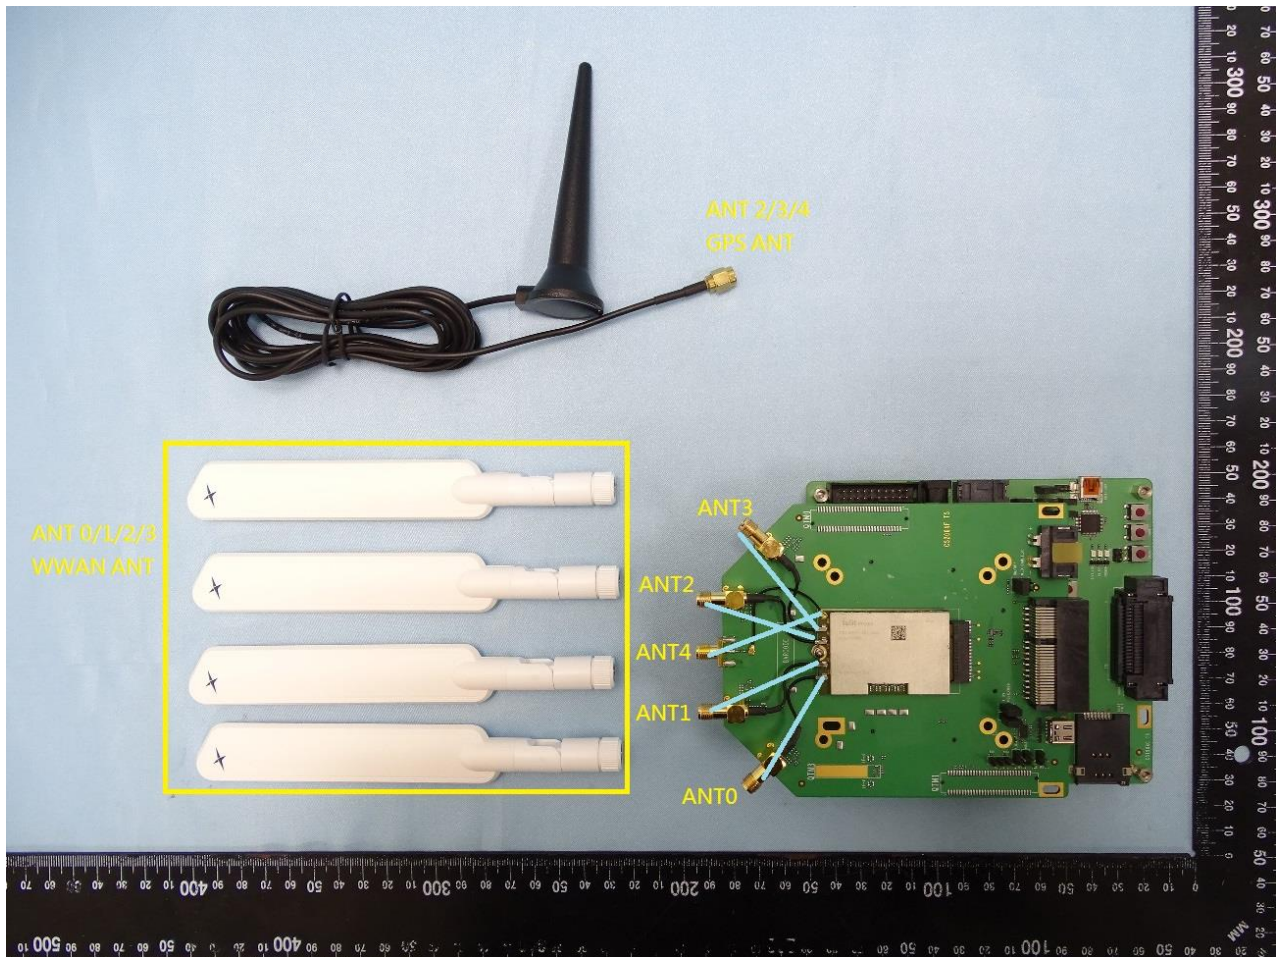

2. Internal Photograph of the EUT

5G/ LTE M.2 Data Card (Brand Name: Telit / Model Name: FN980m)

3. Photograph of the Fixture

Fixture 1

Fixture 2

WWAN Antenna

GPS Antenna

————THE END————