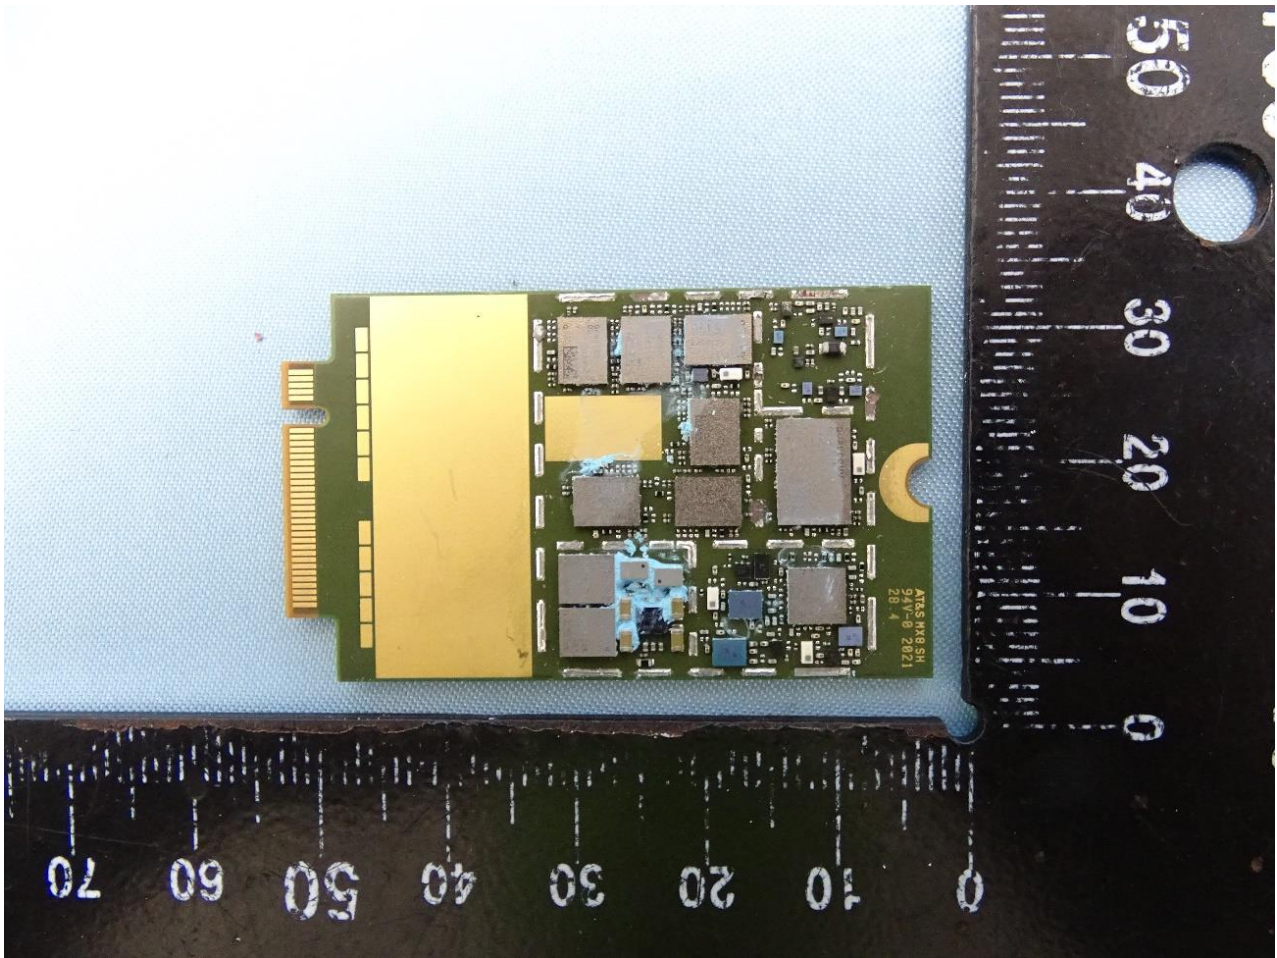

2. Internal Photograph of the EUT

5G/ LTE M.2 Data Card (Brand Name: Telit / Model Name: FN980m)

3. Photograph of the Fixture

Fixture 1

Fixture 2

WWAN Antenna

GPS Antenna

————THE END————