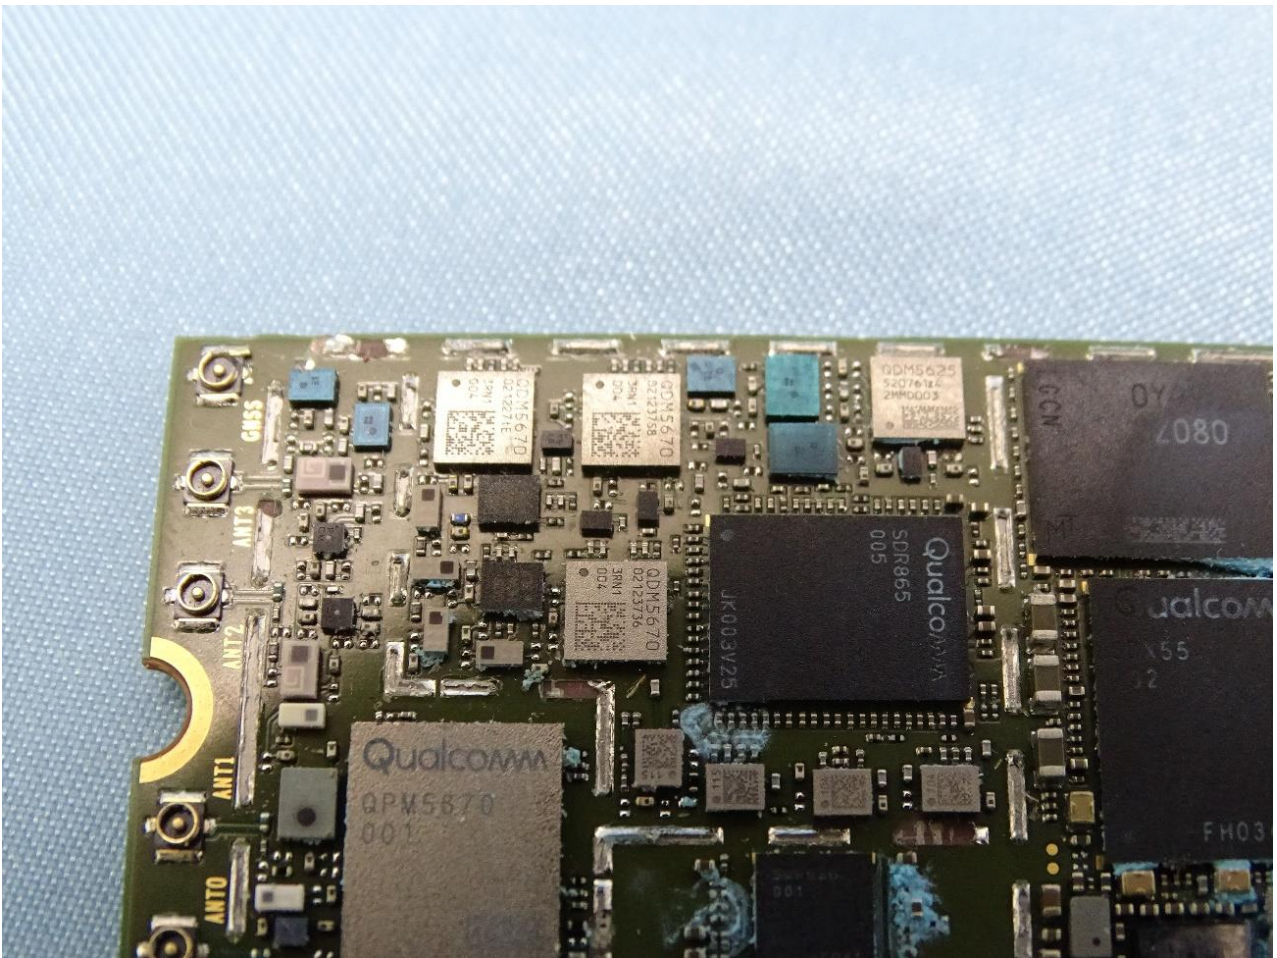

2. Internal Photograph of the EUT

5G/ LTE M.2 Data Card (Brand Name: Telit / Model Name: FN980m)

3. Photograph of the Fixture

Fixture 1

Fixture 2

WWAN Antenna

GPS Antenna

————THE END————