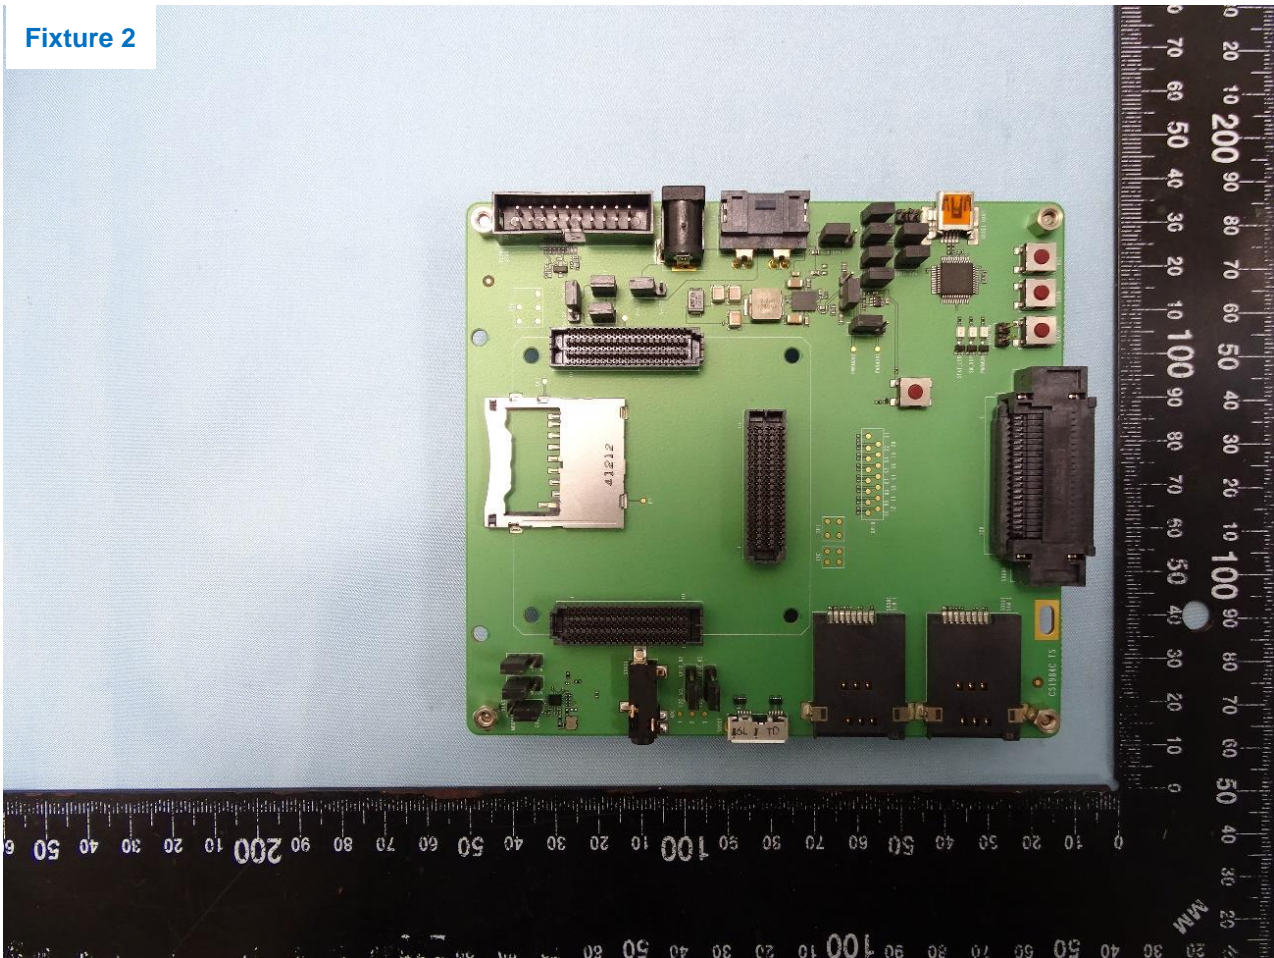

2. Internal Photograph of the EUT

5G/ LTE M.2 Data Card (Brand Name: Telit / Model Name: FN980m)

3. Photograph of the Fixture

Fixture 1

Fixture 2

WWAN Antenna

GPS Antenna

————THE END————