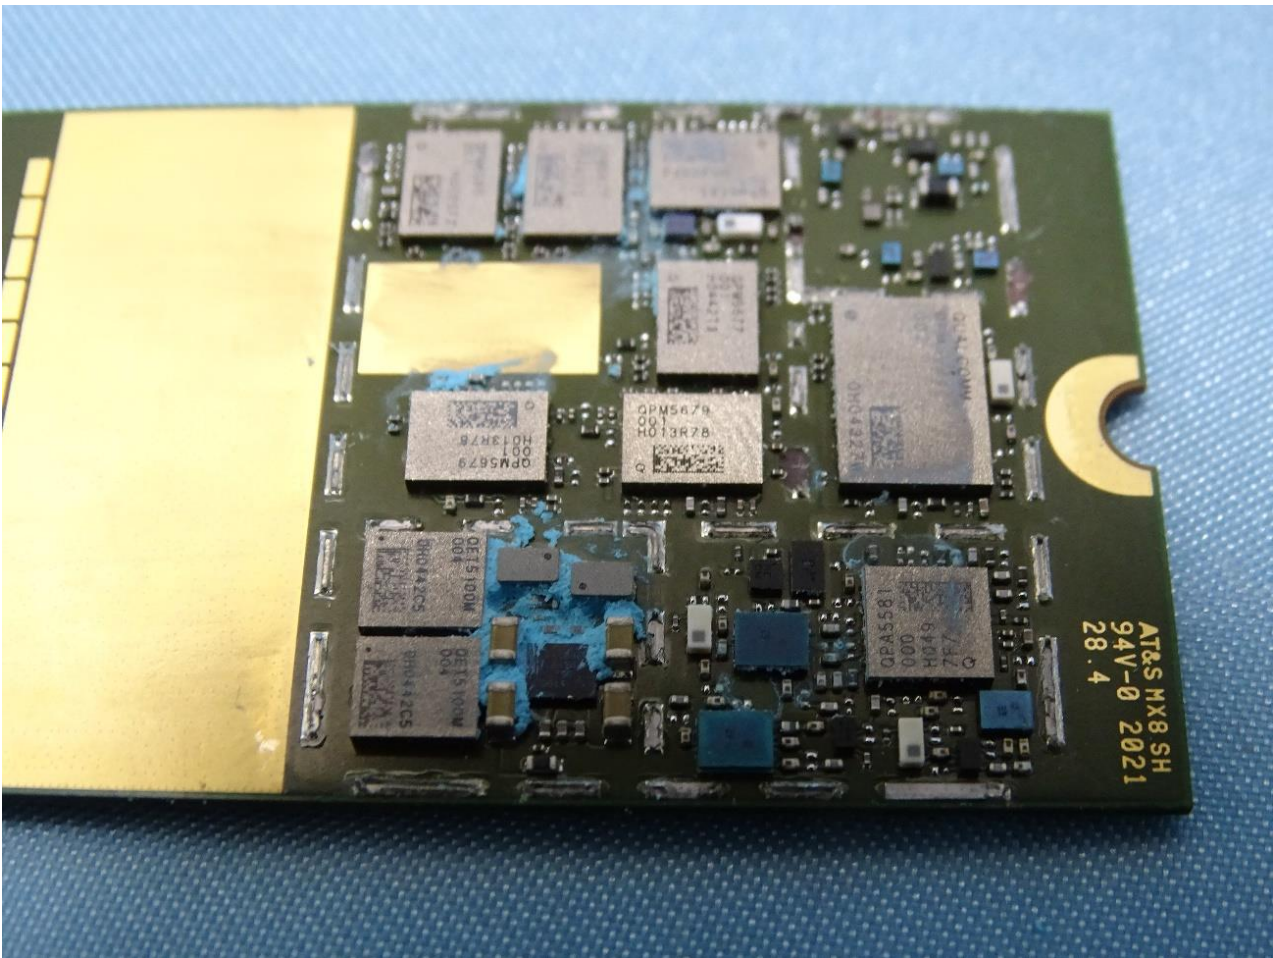

2. Internal Photograph of the EUT

5G/ LTE M.2 Data Card (Brand Name: Telit / Model Name: FN980m)

3. Photograph of the Fixture

Fixture 1

Fixture 2

WWAN Antenna

GPS Antenna

————THE END————