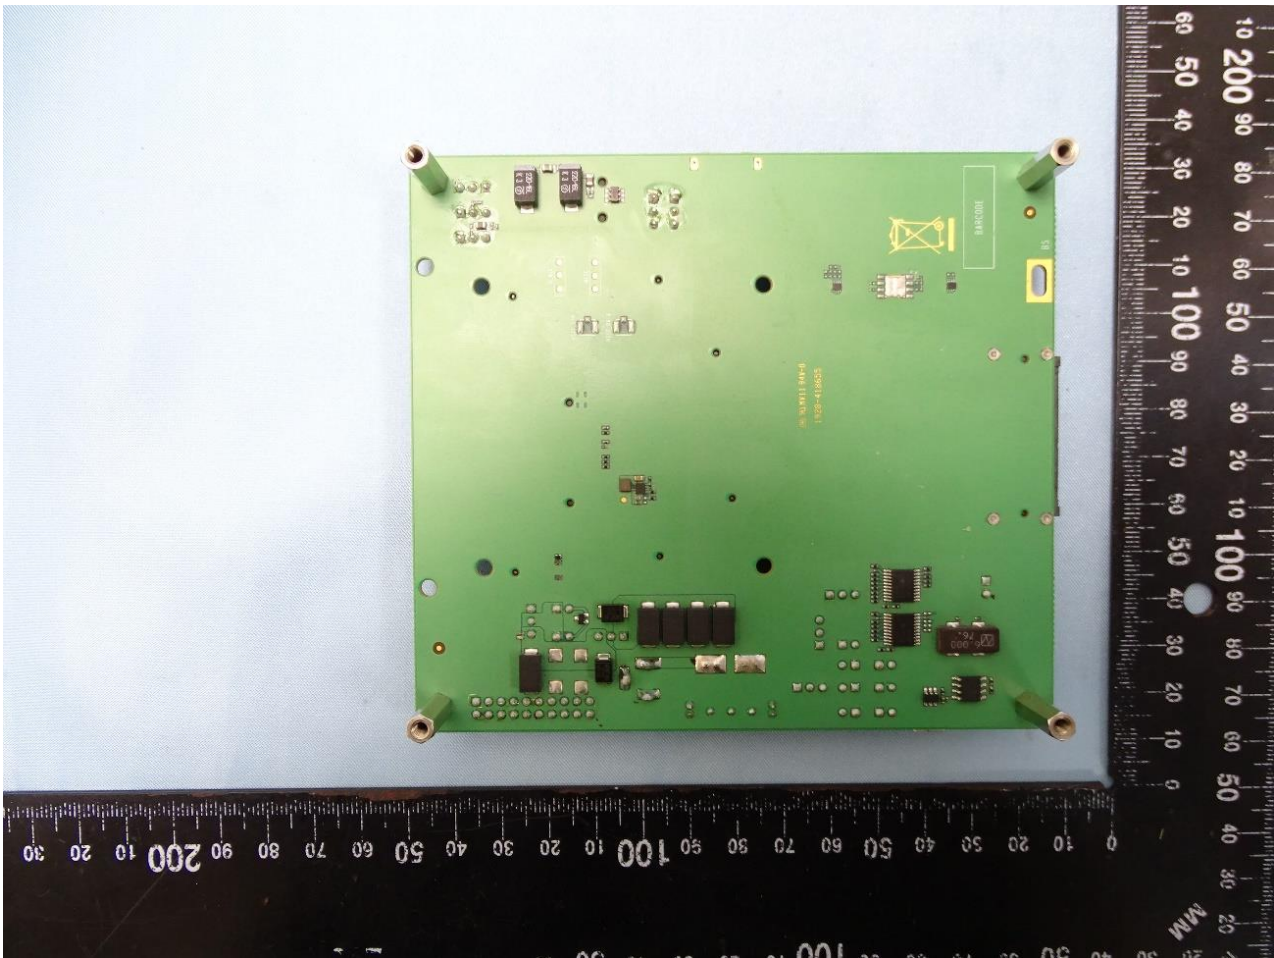

2. Internal Photograph of the EUT

5G/ LTE M.2 Data Card (Brand Name: Telit / Model Name: FN980m)

3. Photograph of the Fixture

Fixture 1

Fixture 2

WWAN Antenna

GPS Antenna

————THE END————