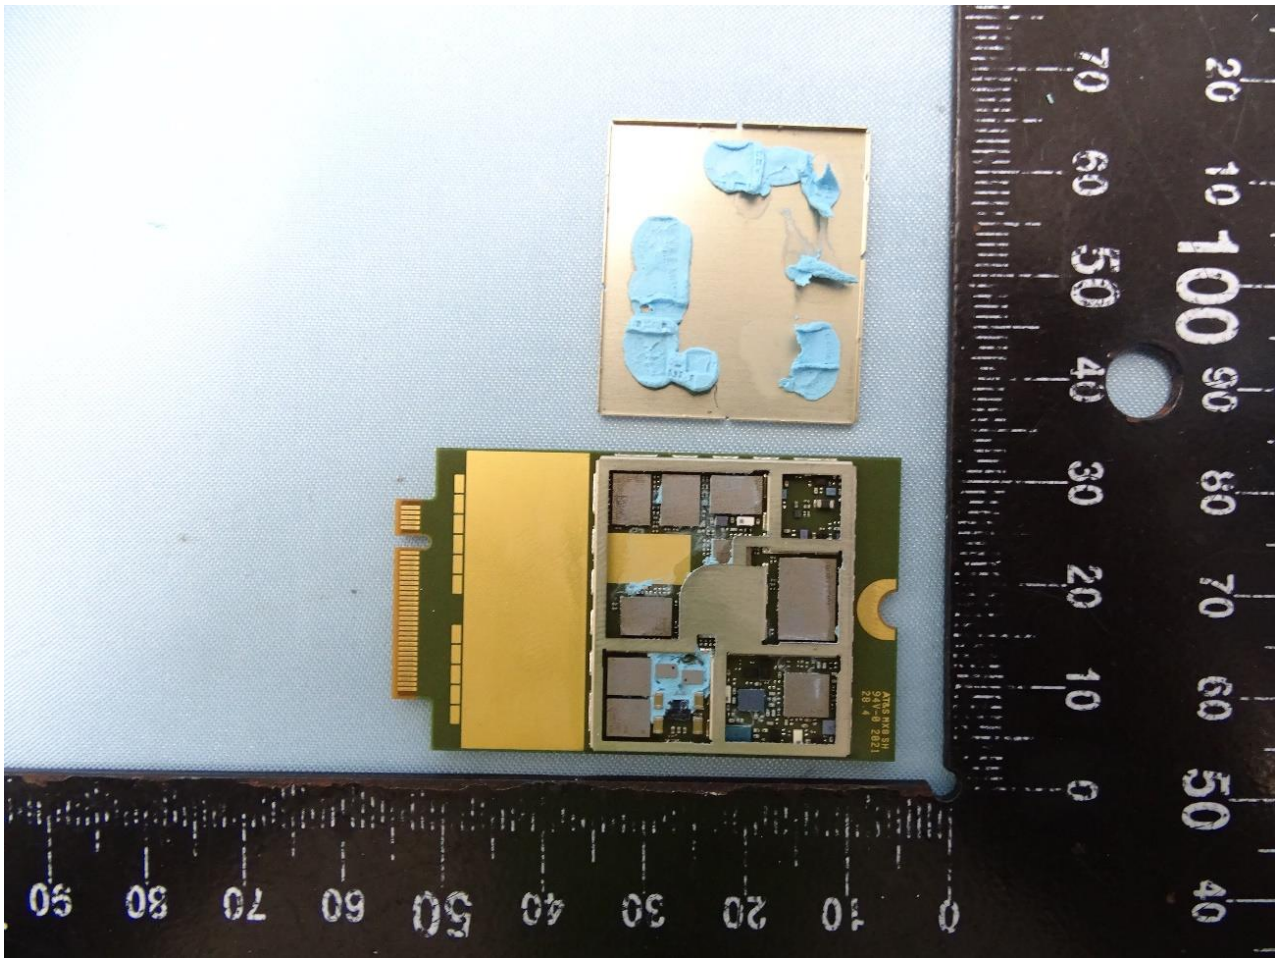

2. Internal Photograph of the EUT

5G/ LTE M.2 Data Card (Brand Name: Telit / Model Name: FN980m)

3. Photograph of the Fixture

Fixture 1

Fixture 2

WWAN Antenna

GPS Antenna

————THE END————