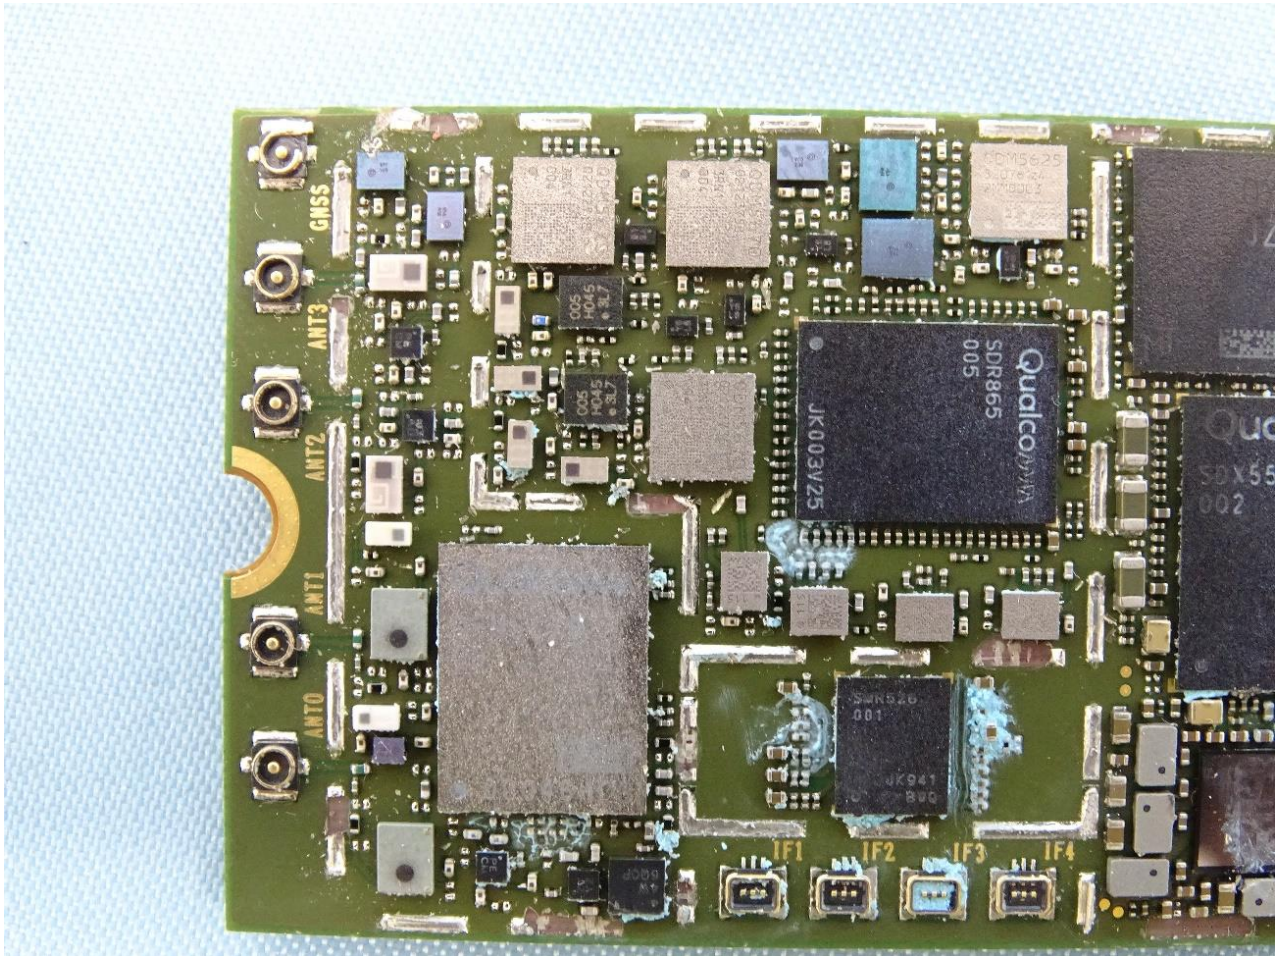

2. Internal Photograph of the EUT

5G/ LTE M.2 Data Card (Brand Name: Telit / Model Name: FN980m)

3. Photograph of the Fixture

Fixture 1

Fixture 2

WWAN Antenna

GPS Antenna

————THE END————