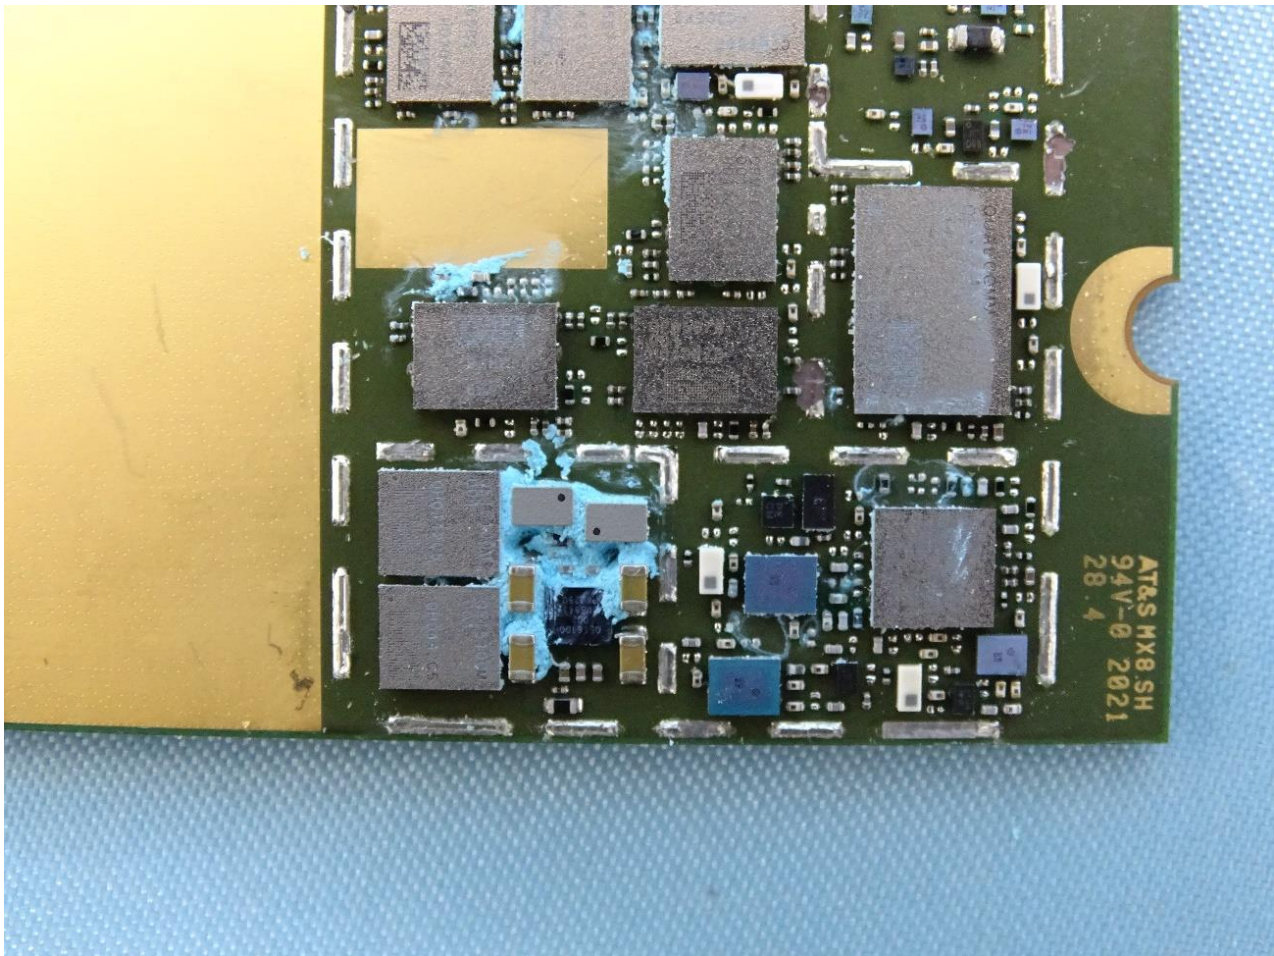

2. Internal Photograph of the EUT

5G/ LTE M.2 Data Card (Brand Name: Telit / Model Name: FN980m)

3. Photograph of the Fixture

Fixture 1

Fixture 2

WWAN Antenna

GPS Antenna

————THE END————