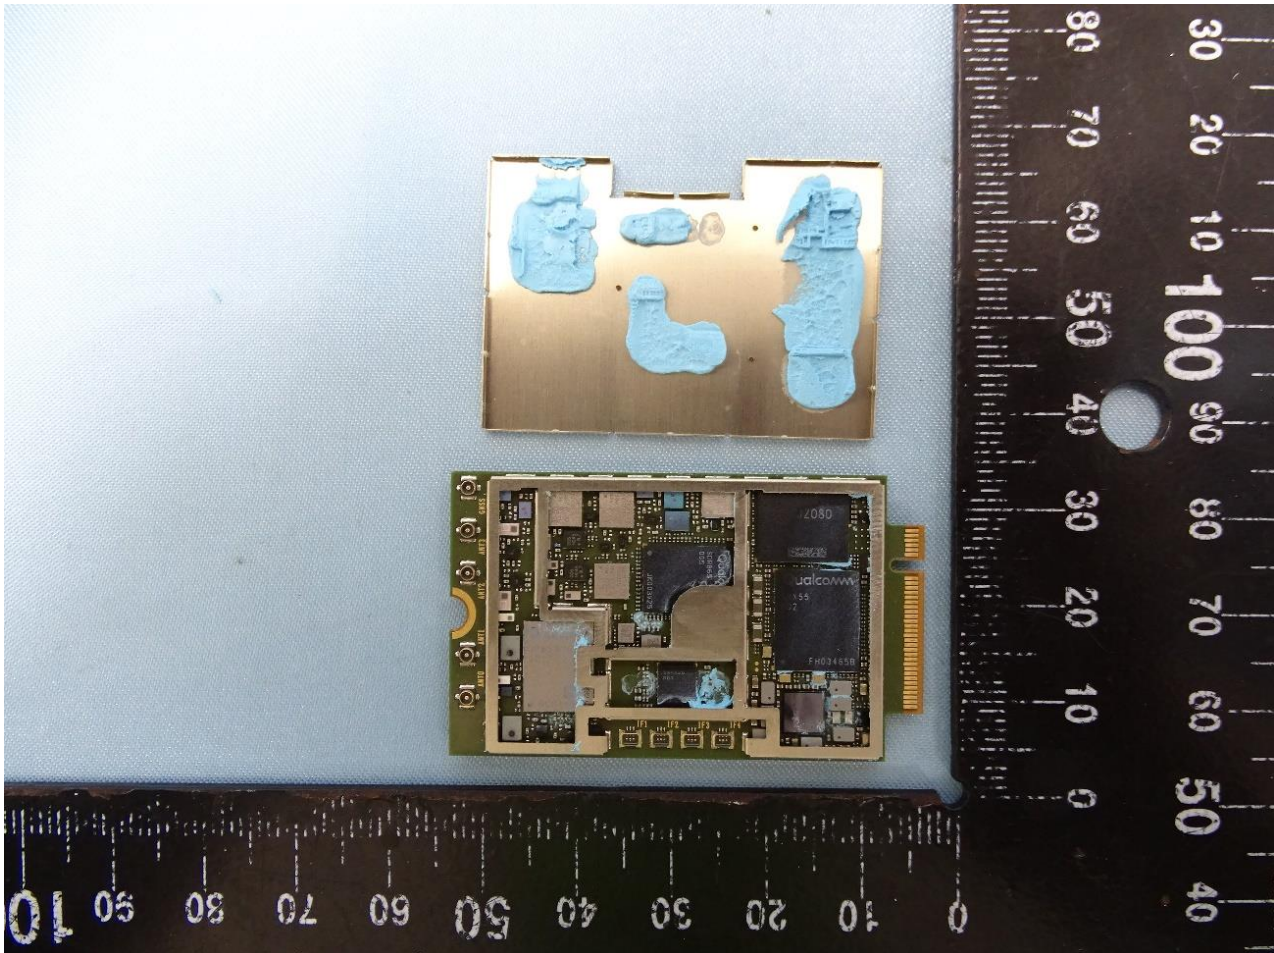

2. Internal Photograph of the EUT

5G/ LTE M.2 Data Card (Brand Name: Telit / Model Name: FN980m)

3. Photograph of the Fixture

Fixture 1

Fixture 2

WWAN Antenna

GPS Antenna

————THE END————