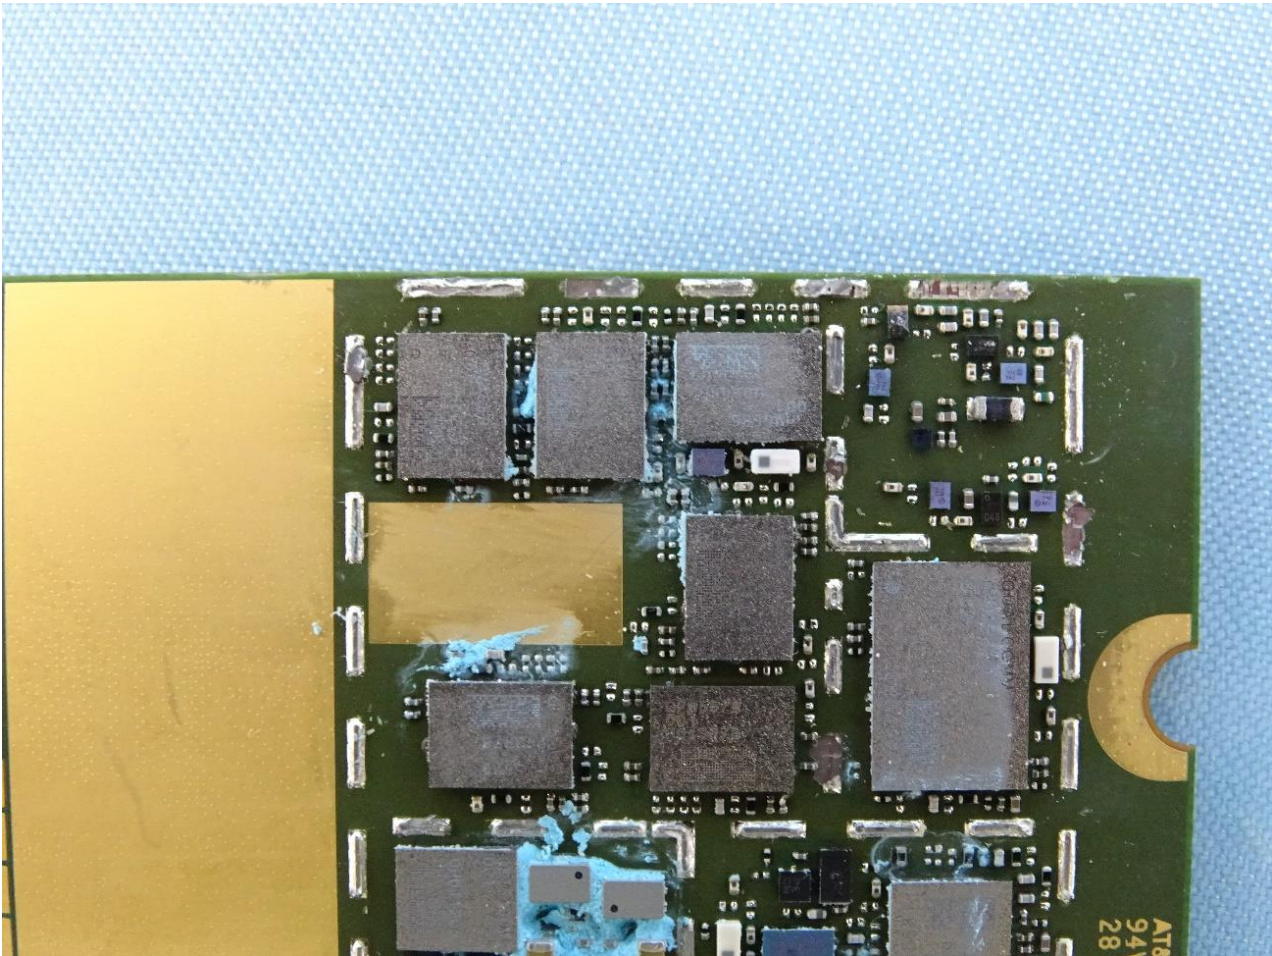

2. Internal Photograph of the EUT

5G/ LTE M.2 Data Card (Brand Name: Telit / Model Name: FN980m)

3. Photograph of the Fixture

Fixture 1

Fixture 2

WWAN Antenna

GPS Antenna

————THE END————