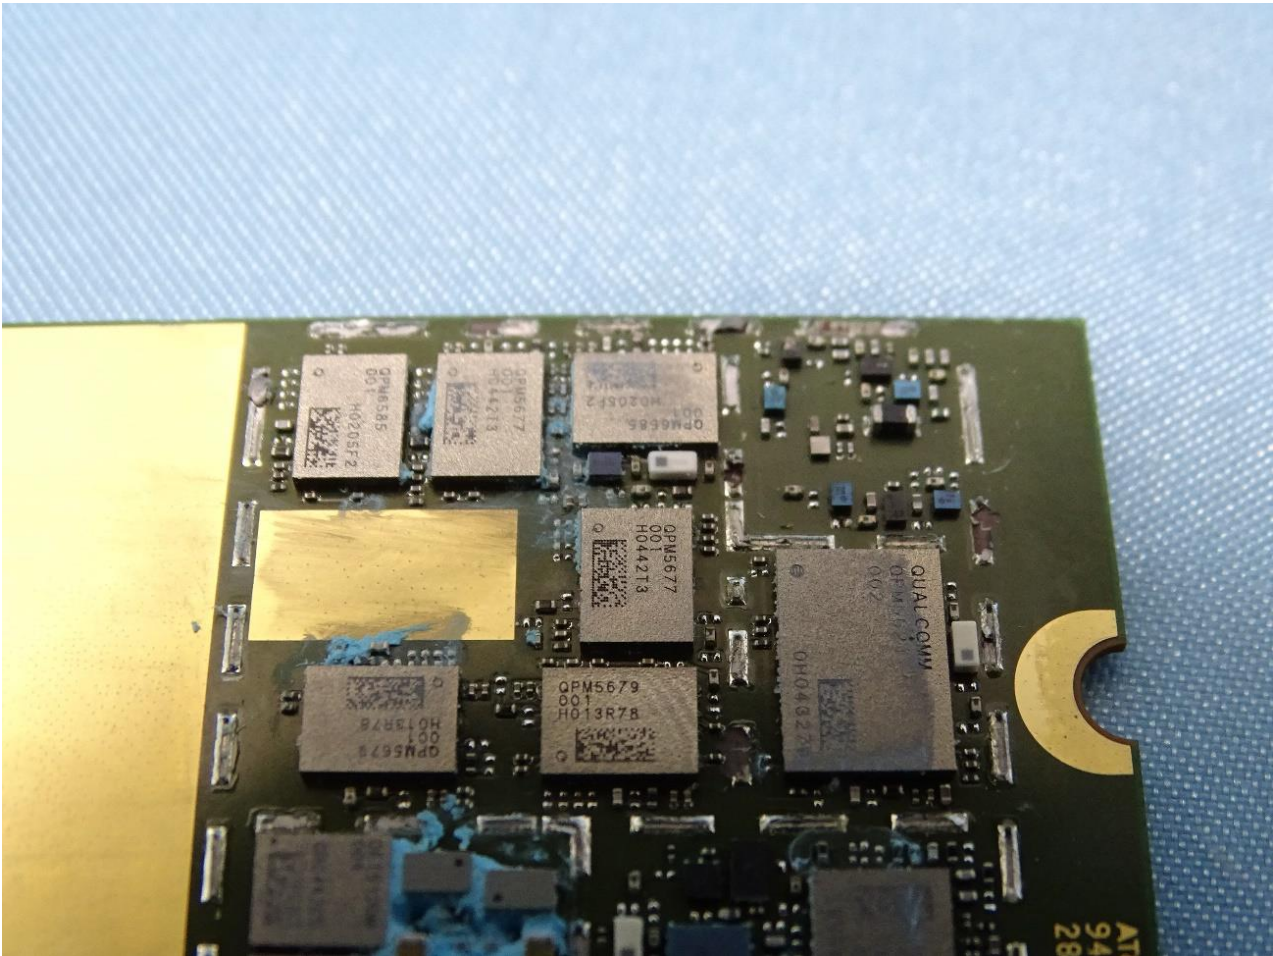

2. Internal Photograph of the EUT

5G/ LTE M.2 Data Card (Brand Name: Telit / Model Name: FN980m)

3. Photograph of the Fixture

Fixture 1

Fixture 2

WWAN Antenna

GPS Antenna

————THE END————