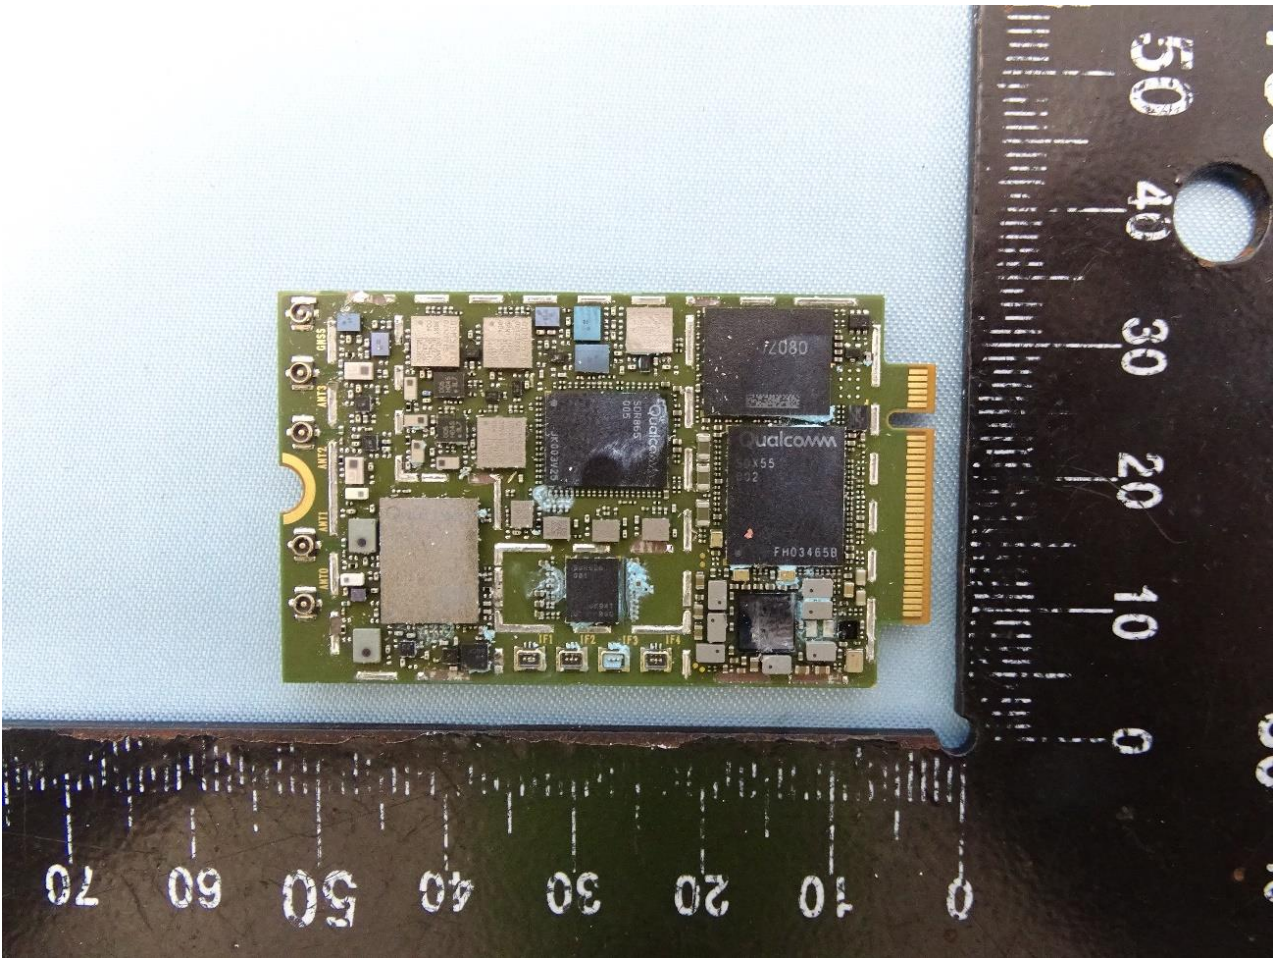

2. Internal Photograph of the EUT

5G/ LTE M.2 Data Card (Brand Name: Telit / Model Name: FN980m)

3. Photograph of the Fixture

Fixture 1

Fixture 2

WWAN Antenna

GPS Antenna

————THE END————