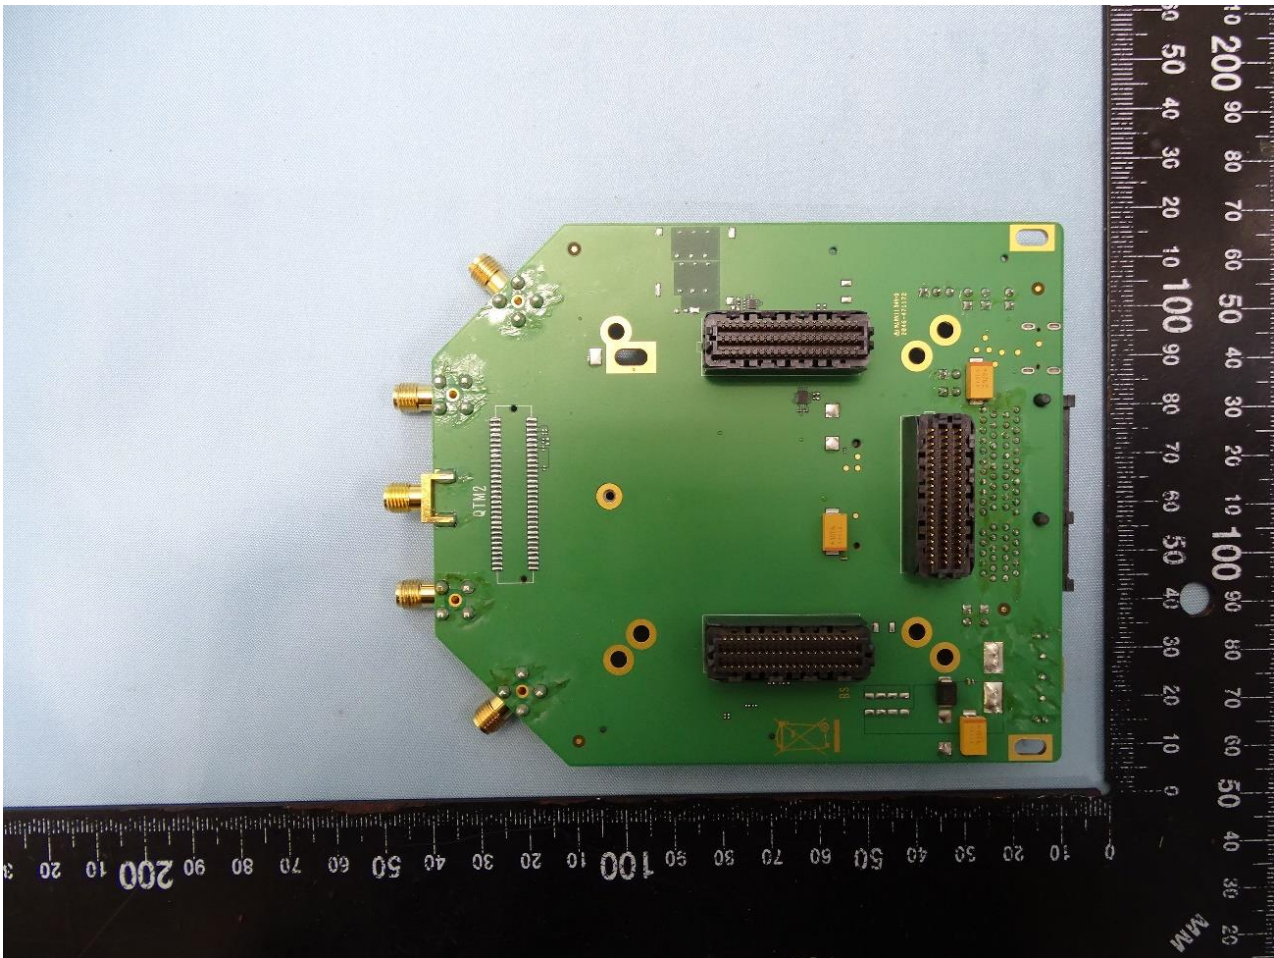

2. Internal Photograph of the EUT

5G/ LTE M.2 Data Card (Brand Name: Telit / Model Name: FN980m)

3. Photograph of the Fixture

Fixture 1

Fixture 2

WWAN Antenna

GPS Antenna

————THE END————