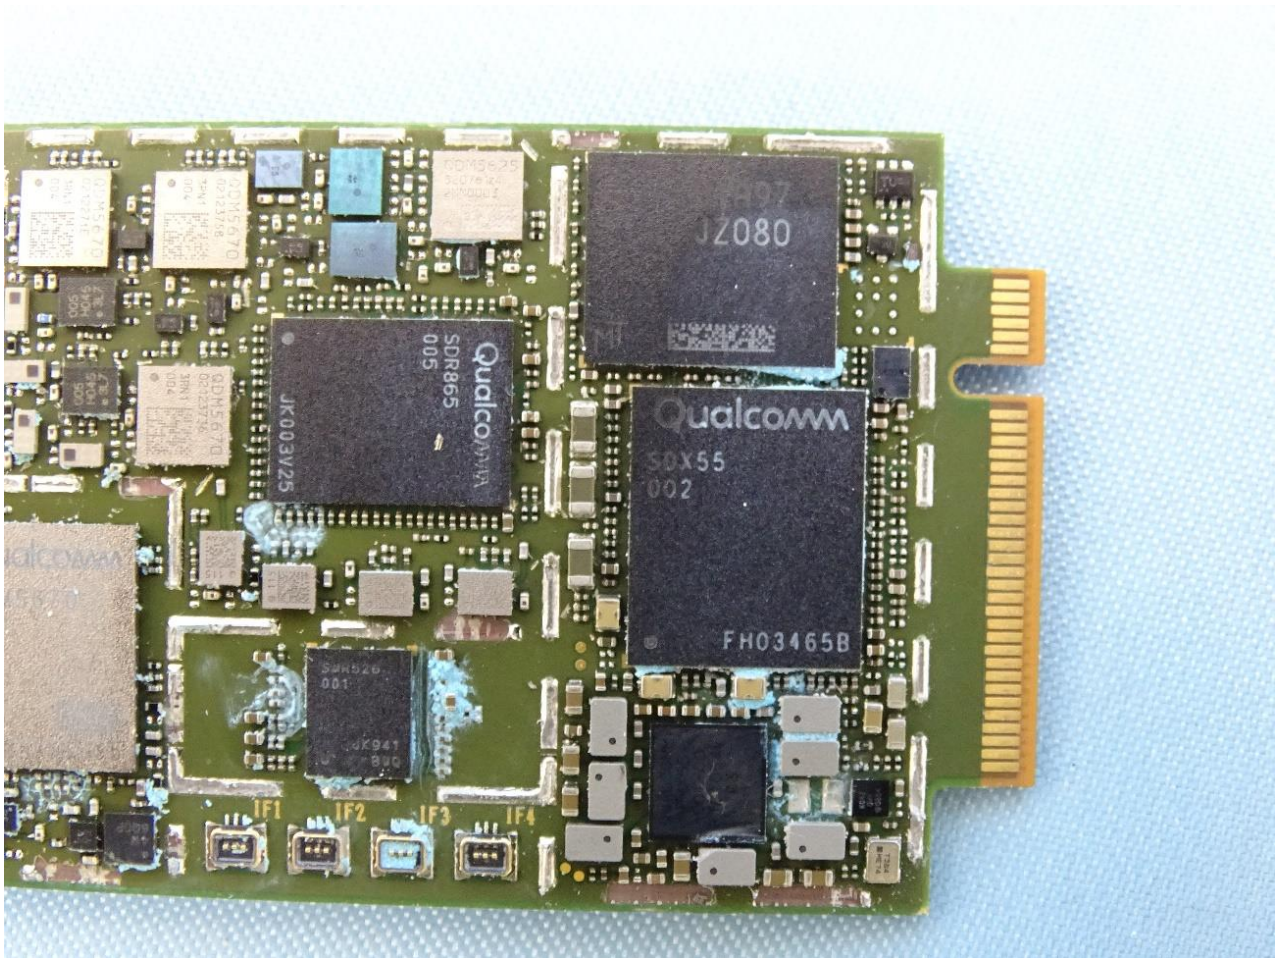

2. Internal Photograph of the EUT

5G/ LTE M.2 Data Card (Brand Name: Telit / Model Name: FN980m)

3. Photograph of the Fixture

Fixture 1

Fixture 2

WWAN Antenna

GPS Antenna

————THE END————