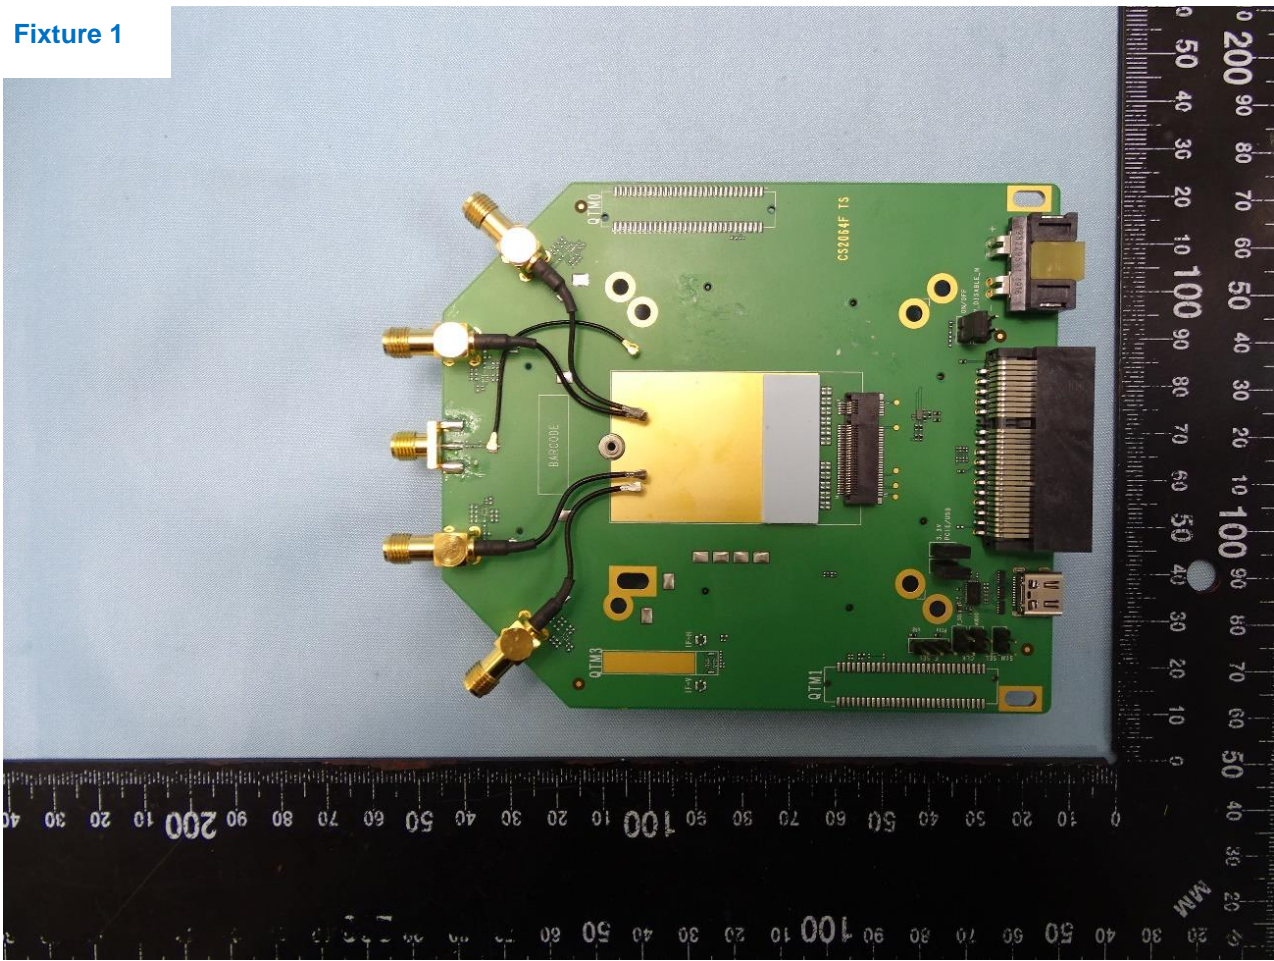

2. Internal Photograph of the EUT

5G/ LTE M.2 Data Card (Brand Name: Telit / Model Name: FN980m)

3. Photograph of the Fixture

Fixture 1

Fixture 2

WWAN Antenna

GPS Antenna

————THE END————