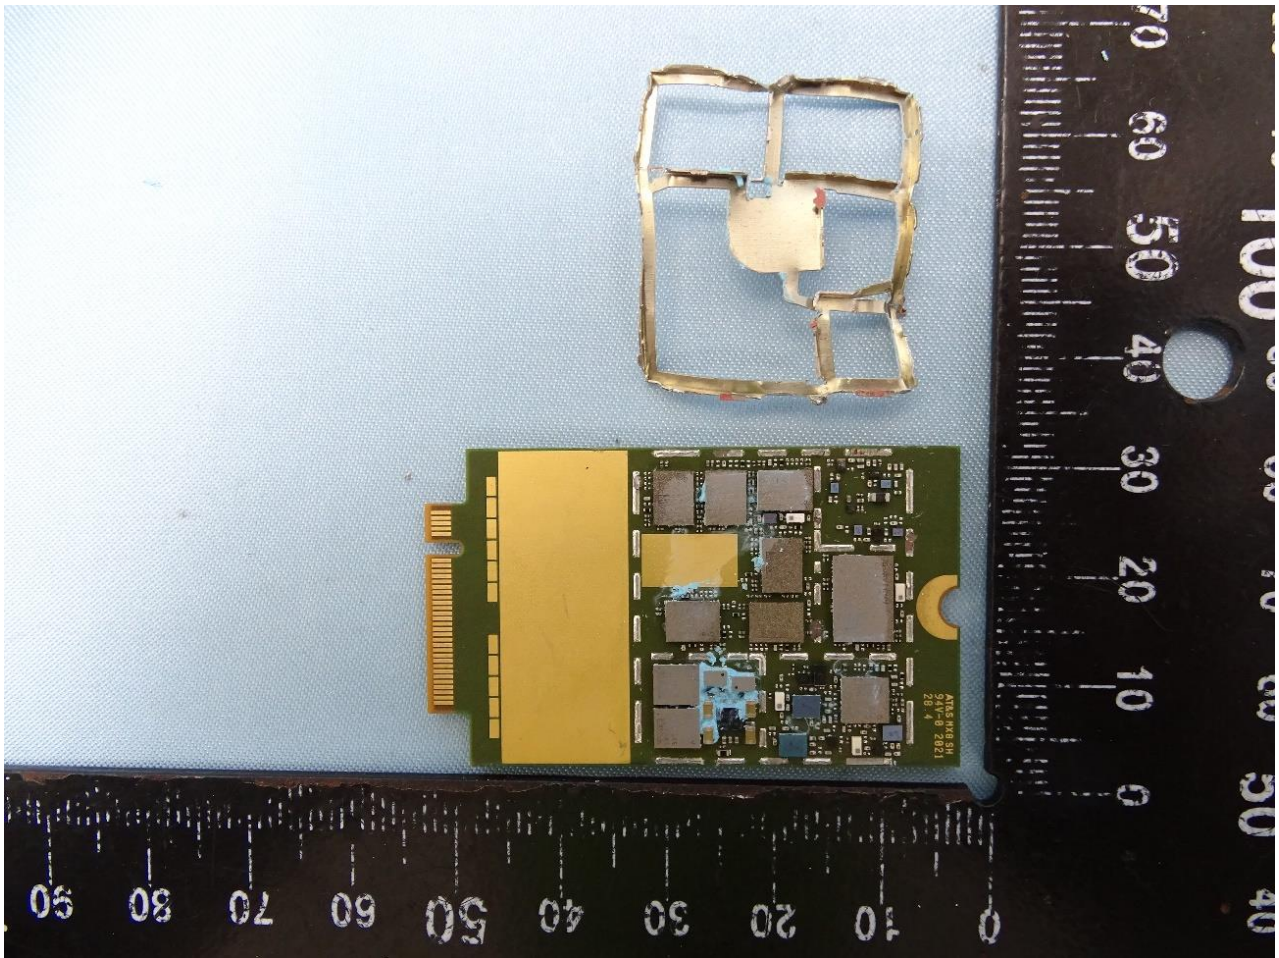

2. Internal Photograph of the EUT

5G/ LTE M.2 Data Card (Brand Name: Telit / Model Name: FN980m)

3. Photograph of the Fixture

Fixture 1

Fixture 2

WWAN Antenna

GPS Antenna

————THE END————