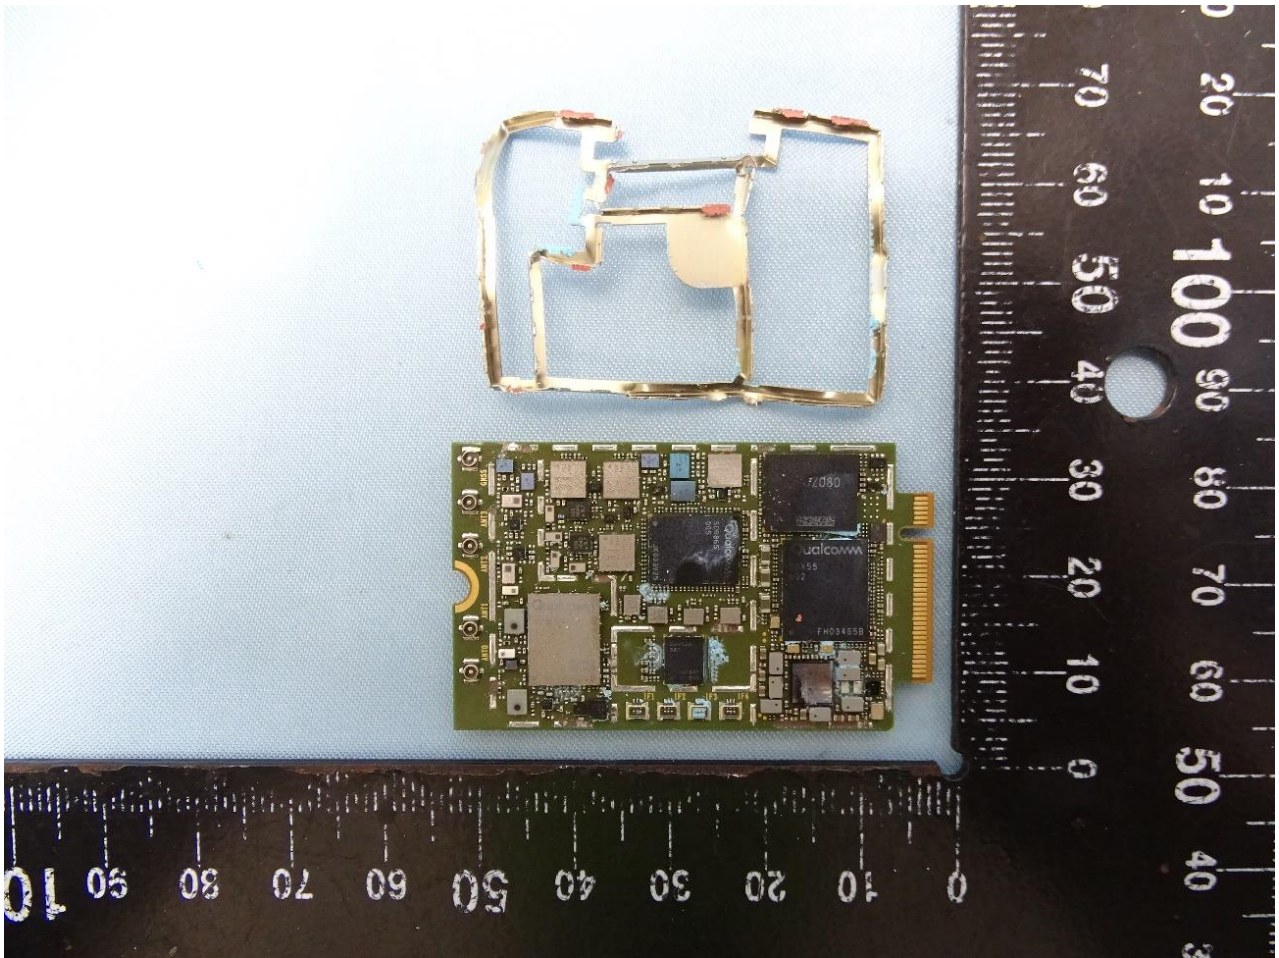

2. Internal Photograph of the EUT

5G/ LTE M.2 Data Card (Brand Name: Telit / Model Name: FN980m)

3. Photograph of the Fixture

Fixture 1

Fixture 2

WWAN Antenna

GPS Antenna

————THE END————