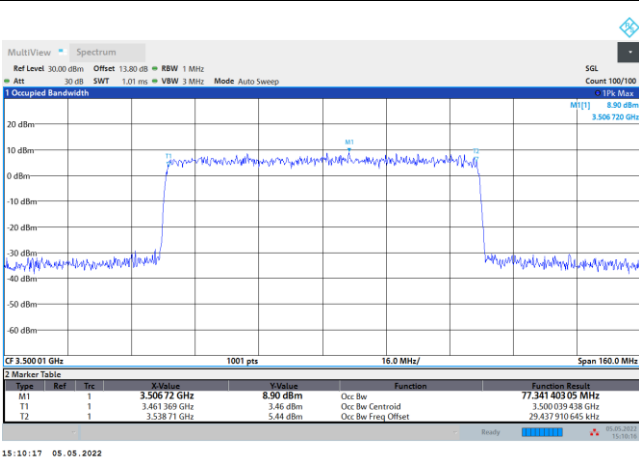

64QAM

256QAM

FR1 n78 / 80MHz / DFT-S OFDM / Middle Channel / Full RB

PI/2 BPSK

FR1 n78 / 80MHz / CP OFDM / Middle Channel / Full RB

QPSK

16QAM

64QAM