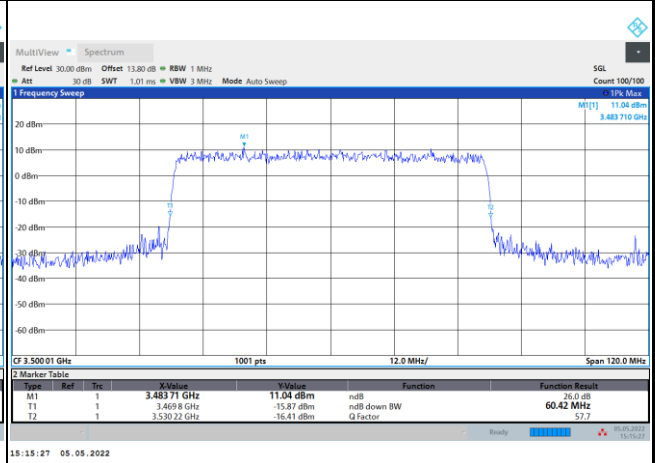

FR1 n78 / 60MHz / DFT-S OFDM / Middle Channel / Full RB

PI/2 BPSK

FR1 n78 / 60MHz / CP OFDM / Middle Channel / Full RB

QPSK

16QAM

64QAM

256QAM