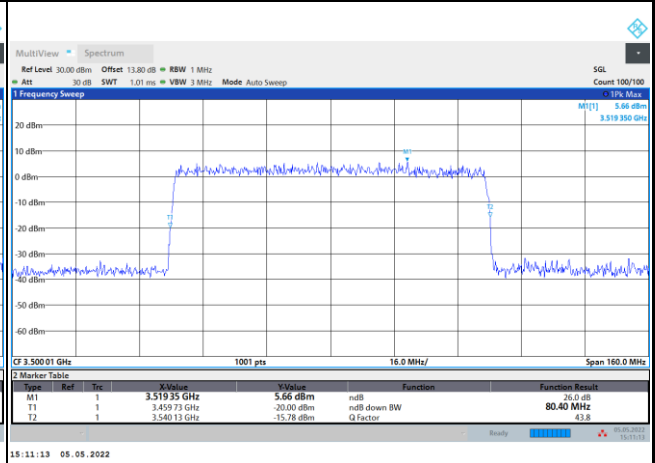

FR1 n78 / 80MHz / DFT-S OFDM / Middle Channel / Full RB

PI/2 BPSK

FR1 n78 / 80MHz / CP OFDM / Middle Channel / Full RB

QPSK

16QAM

64QAM

256QAM