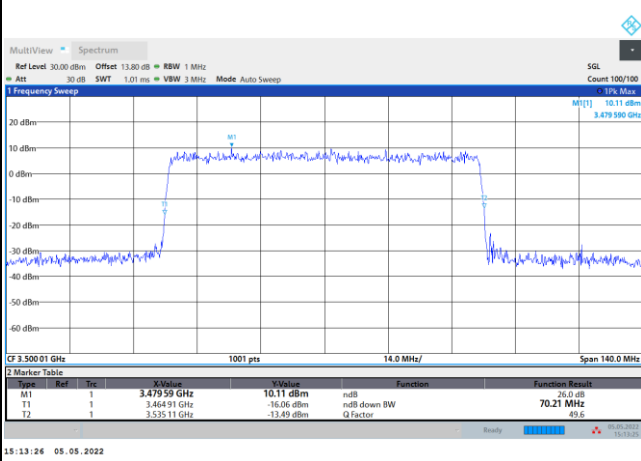

16QAM

64QAM

256QAM

FR1 n78 / 70MHz / DFT-S OFDM / Middle Channel / Full RB

PI/2 BPSK

FR1 n78 / 70MHz / CP OFDM / Middle Channel / Full RB

QPSK

16QAM