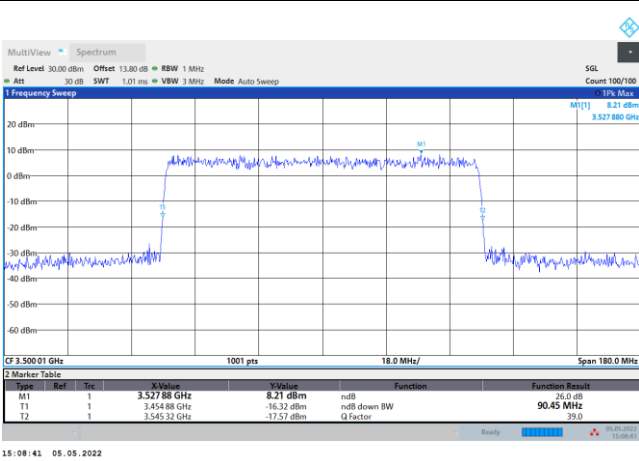

256QAM

FR1 n78 / 90MHz / DFT-S OFDM / Middle Channel / Full RB

PI/2 BPSK

FR1 n78 / 90MHz / CP OFDM / Middle Channel / Full RB

QPSK

16QAM

64QAM

256QAM