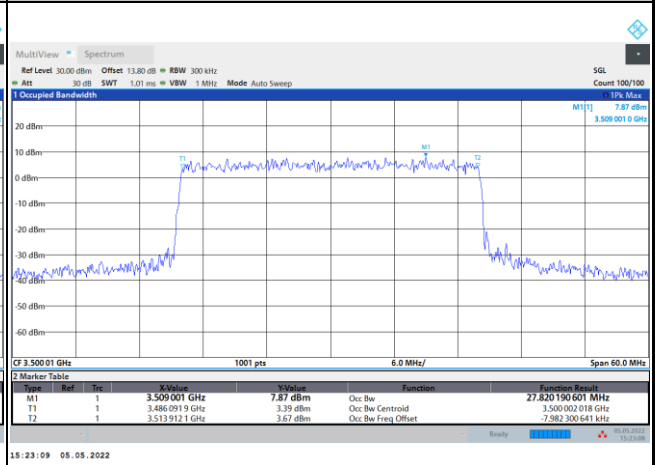

PI/2 BPSK

FR1 n78 / 30MHz / CP OFDM / Middle Channel / Full RB

QPSK

16QAM

64QAM

256QAM

FR1 n78 / 40MHz / DFT-S OFDM / Middle Channel / Full RB

PI/2 BPSK