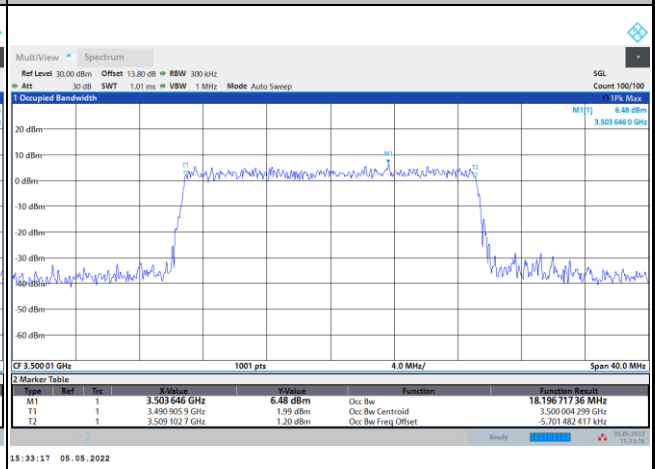

FR1 n78 / 20MHz / DFT-S OFDM / Middle Channel / Full RB

PI/2 BPSK

FR1 n78 / 20MHz / CP OFDM / Middle Channel / Full RB

QPSK

16QAM

64QAM

256QAM

FR1 n78 / 30MHz / DFT-S OFDM / Middle Channel / Full RB