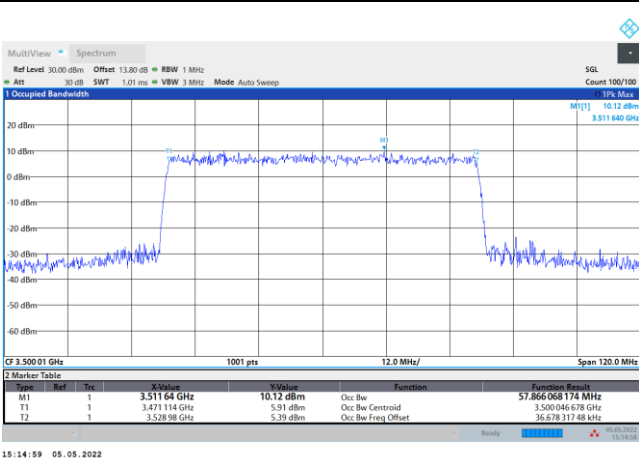

FR1 n78 / 60MHz / DFT-S OFDM / Middle Channel / Full RB

PI/2 BPSK

FR1 n78 / 60MHz / CP OFDM / Middle Channel / Full RB

QPSK

16QAM

64QAM

256QAM