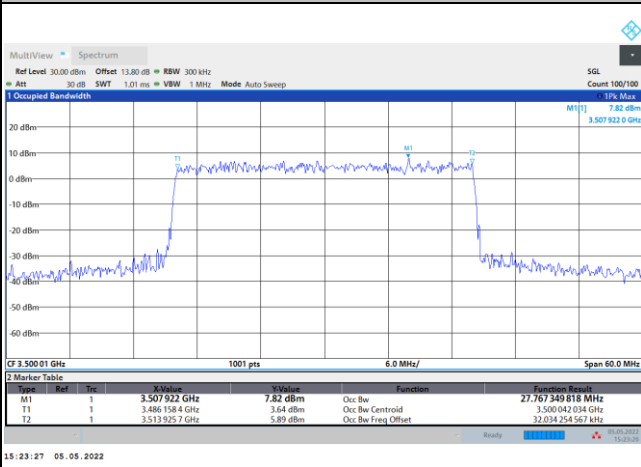

PI/2 BPSK

FR1 n78 / 30MHz / CP OFDM / Middle Channel / Full RB

QPSK

16QAM

64QAM

256QAM

FR1 n78 / 40MHz / DFT-S OFDM / Middle Channel / Full RB

PI/2 BPSK