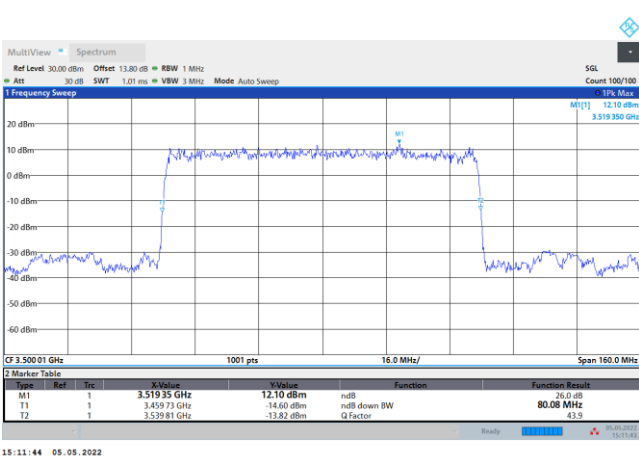

64QAM

256QAM

FR1 n78 / 80MHz / DFT-S OFDM / Middle Channel / Full RB

PI/2 BPSK

FR1 n78 / 80MHz / CP OFDM / Middle Channel / Full RB

QPSK

16QAM

64QAM