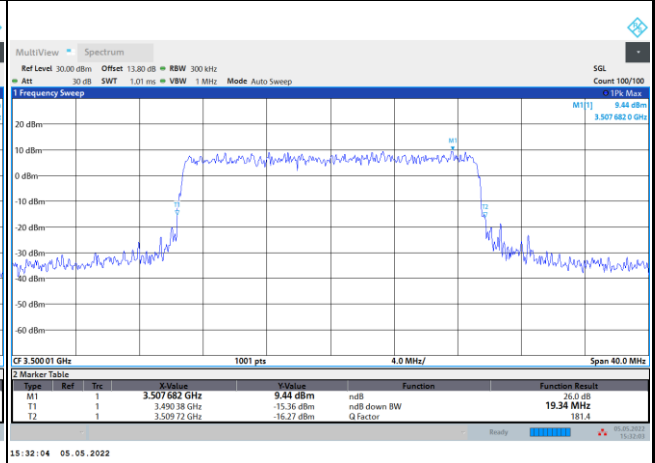

FR1 n78 / 20MHz / DFT-S OFDM / Middle Channel / Full RB

PI/2 BPSK

FR1 n78 / 20MHz / CP OFDM / Middle Channel / Full RB

QPSK

16QAM

64QAM

256QAM

FR1 n78 / 30MHz / DFT-S OFDM / Middle Channel / Full RB