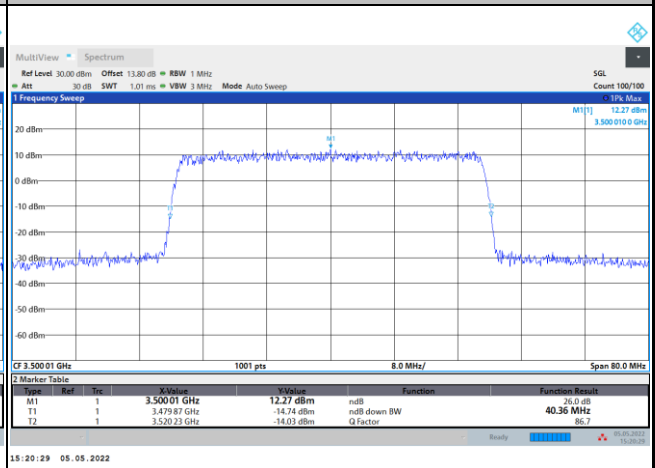

FR1 n78 / 40MHz / DFT-S OFDM / Middle Channel / Full RB

PI/2 BPSK

FR1 n78 / 40MHz / CP OFDM / Middle Channel / Full RB

QPSK

16QAM

64QAM

256QAM