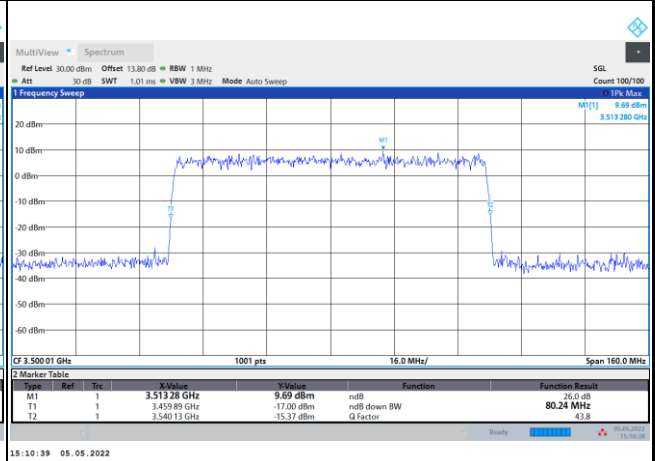

64QAM

256QAM

FR1 n78 / 80MHz / DFT-S OFDM / Middle Channel / Full RB

PI/2 BPSK

FR1 n78 / 80MHz / CP OFDM / Middle Channel / Full RB

QPSK

16QAM

64QAM