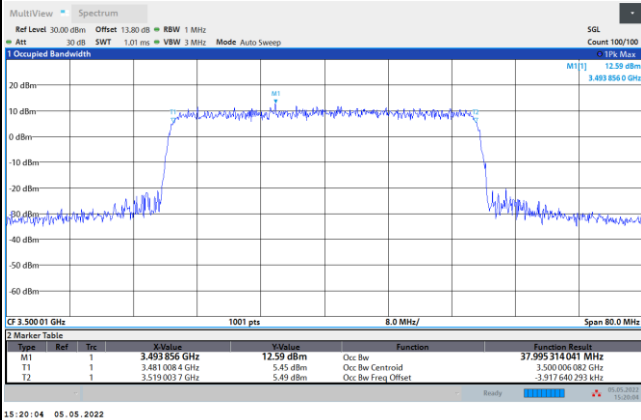

FR1 n78 / 40MHz / CP OFDM / Middle Channel / Full RB

QPSK

16QAM

64QAM

256QAM

FR1 n78 / 50MHz / DFT-S OFDM / Middle Channel / Full RB

PI/2 BPSK

FR1 n78 / 50MHz / CP OFDM / Middle Channel / Full RB