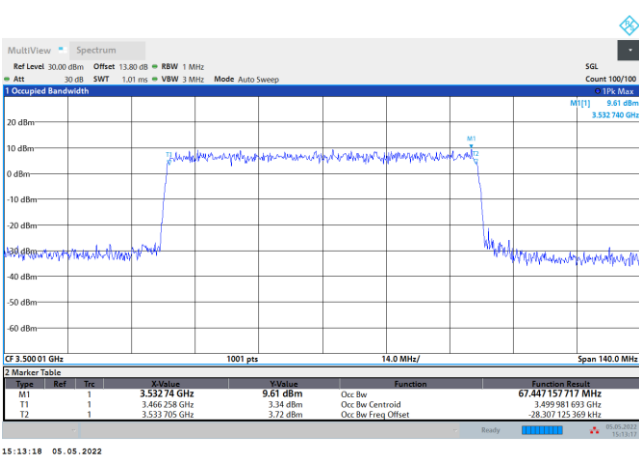

16QAM

64QAM

256QAM

FR1 n78 / 70MHz / DFT-S OFDM / Middle Channel / Full RB

PI/2 BPSK

FR1 n78 / 70MHz / CP OFDM / Middle Channel / Full RB

QPSK

16QAM