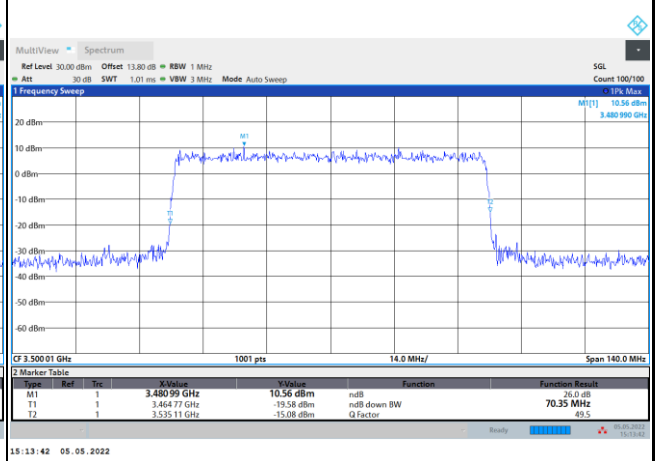

16QAM

64QAM

256QAM

FR1 n78 / 70MHz / DFT-S OFDM / Middle Channel / Full RB

PI/2 BPSK

FR1 n78 / 70MHz / CP OFDM / Middle Channel / Full RB

QPSK

16QAM