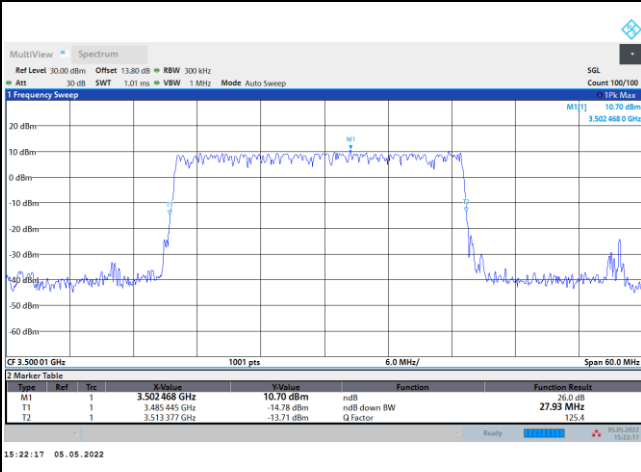

FR1 n78 / 30MHz / DFT-S OFDM / Middle Channel / Full RB

PI/2 BPSK