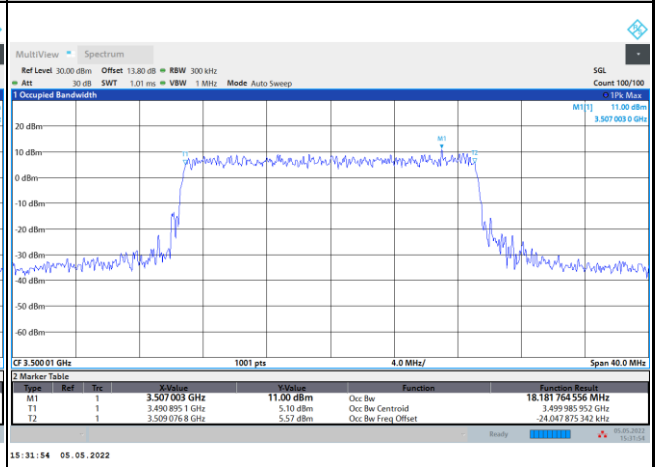

FR1 n78 / 20MHz / DFT-S OFDM / Middle Channel / Full RB

PI/2 BPSK

FR1 n78 / 20MHz / CP OFDM / Middle Channel / Full RB

QPSK

16QAM

64QAM

256QAM

FR1 n78 / 30MHz / DFT-S OFDM / Middle Channel / Full RB