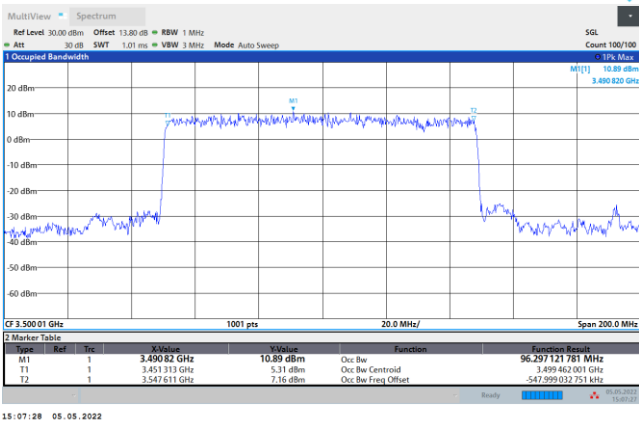

FR1 n78 / 100MHz / DFT-S OFDM / Middle Channel / Full RB

PI/2 BPSK