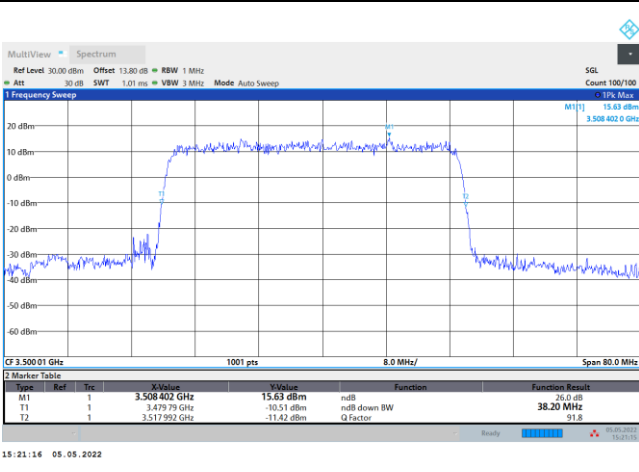

PI/2 BPSK

FR1 n78 / 30MHz / CP OFDM / Middle Channel / Full RB

QPSK

16QAM

64QAM

256QAM

FR1 n78 / 40MHz / DFT-S OFDM / Middle Channel / Full RB

PI/2 BPSK