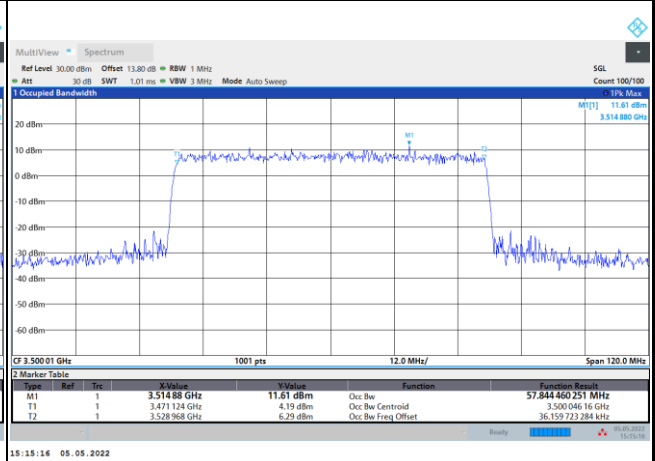

FR1 n78 / 60MHz / DFT-S OFDM / Middle Channel / Full RB

PI/2 BPSK

FR1 n78 / 60MHz / CP OFDM / Middle Channel / Full RB

QPSK

16QAM

64QAM

256QAM