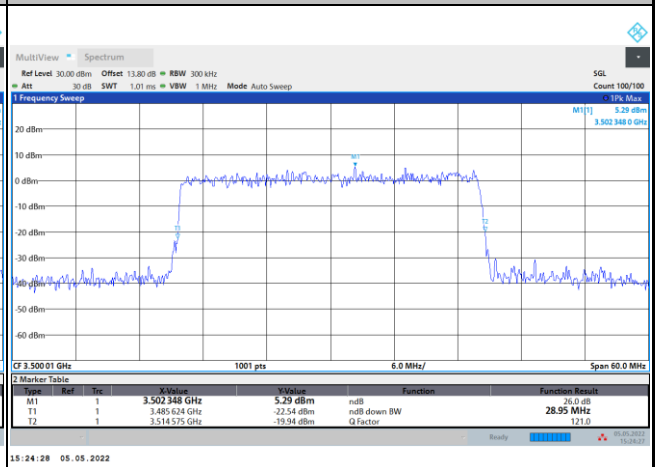

PI/2 BPSK

FR1 n78 / 30MHz / CP OFDM / Middle Channel / Full RB

QPSK

16QAM

64QAM

256QAM

FR1 n78 / 40MHz / DFT-S OFDM / Middle Channel / Full RB

PI/2 BPSK