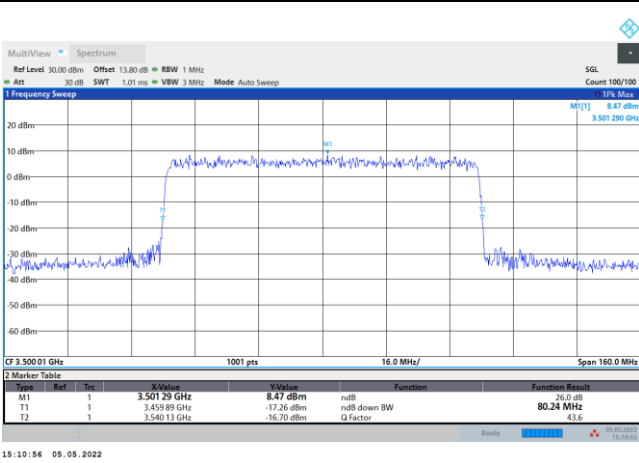

64QAM

256QAM

FR1 n78 / 80MHz / DFT-S OFDM / Middle Channel / Full RB

PI/2 BPSK

FR1 n78 / 80MHz / CP OFDM / Middle Channel / Full RB

QPSK

16QAM

64QAM