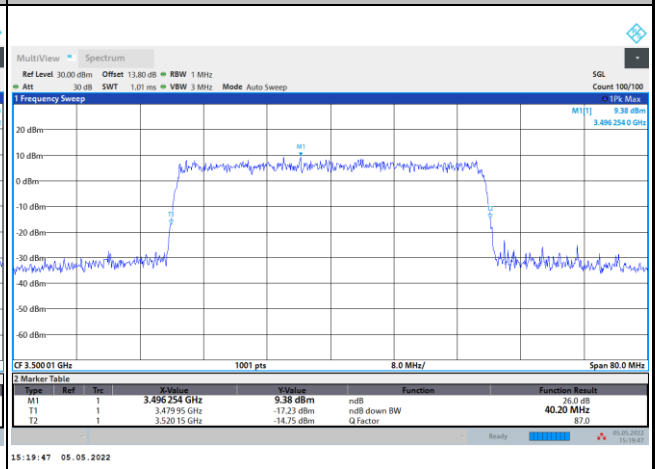

FR1 n78 / 40MHz / CP OFDM / Middle Channel / Full RB

QPSK

16QAM

64QAM

256QAM

FR1 n78 / 50MHz / DFT-S OFDM / Middle Channel / Full RB

PI/2 BPSK

FR1 n78 / 50MHz / CP OFDM / Middle Channel / Full RB