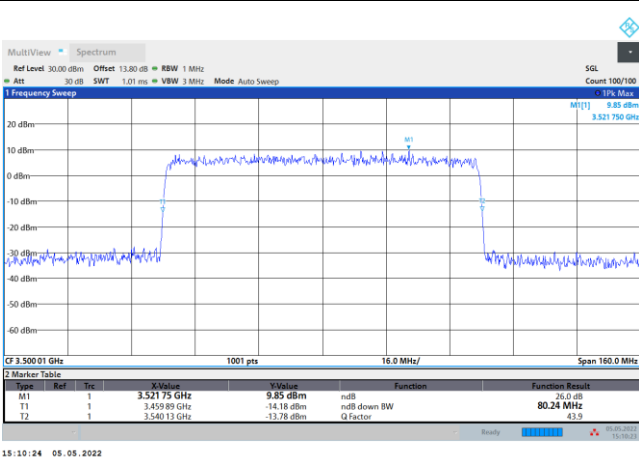

64QAM

256QAM

FR1 n78 / 80MHz / DFT-S OFDM / Middle Channel / Full RB

PI/2 BPSK

FR1 n78 / 80MHz / CP OFDM / Middle Channel / Full RB

QPSK

16QAM

64QAM