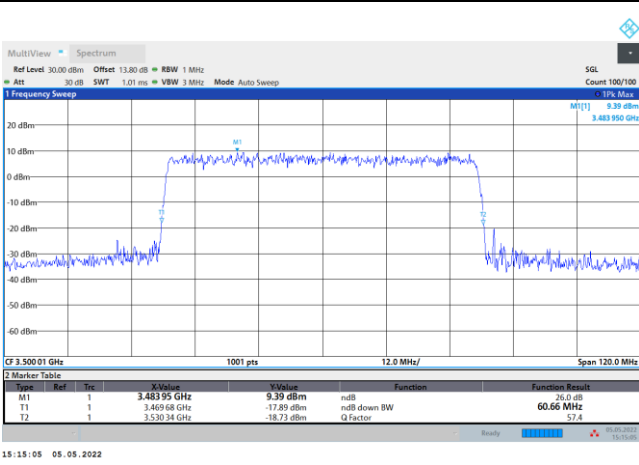

FR1 n78 / 60MHz / DFT-S OFDM / Middle Channel / Full RB

PI/2 BPSK

FR1 n78 / 60MHz / CP OFDM / Middle Channel / Full RB

QPSK

16QAM

64QAM

256QAM