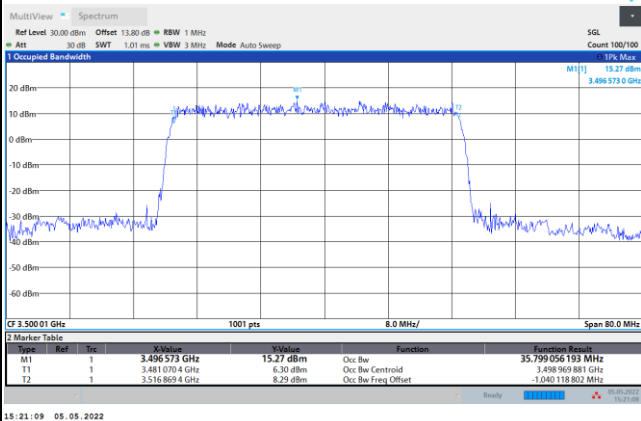

PI/2 BPSK

FR1 n78 / 30MHz / CP OFDM / Middle Channel / Full RB

QPSK

16QAM

64QAM

256QAM

FR1 n78 / 40MHz / DFT-S OFDM / Middle Channel / Full RB

PI/2 BPSK