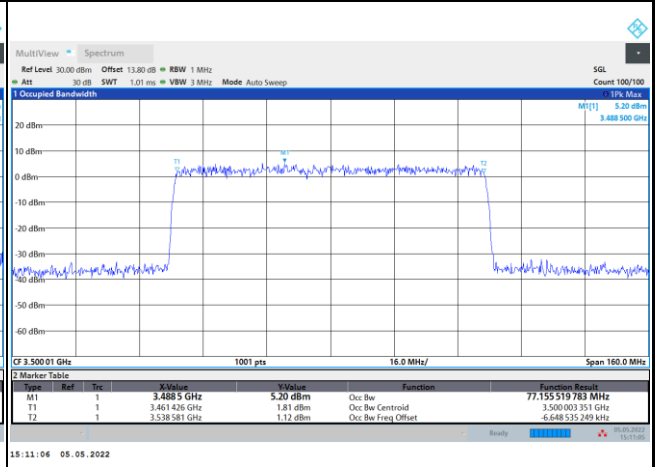

FR1 n78 / 80MHz / DFT-S OFDM / Middle Channel / Full RB

PI/2 BPSK

FR1 n78 / 80MHz / CP OFDM / Middle Channel / Full RB

QPSK

16QAM

64QAM

256QAM