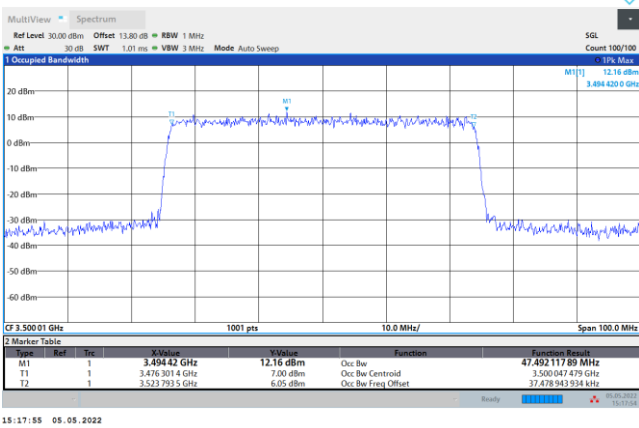

FR1 n78 / 50MHz / CP OFDM / Middle Channel / Full RB

QPSK