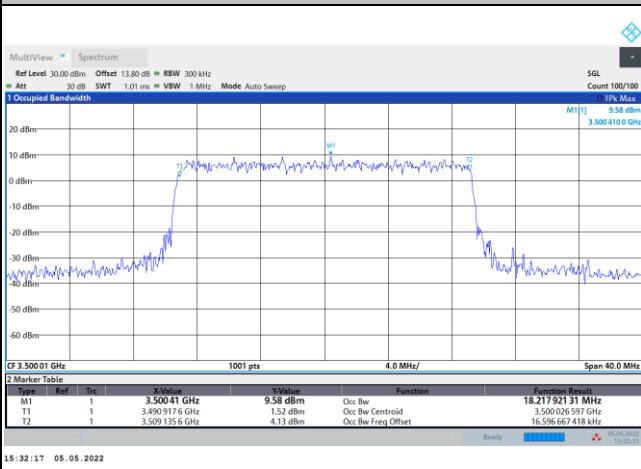

FR1 n78 / 20MHz / DFT-S OFDM / Middle Channel / Full RB

PI/2 BPSK

FR1 n78 / 20MHz / CP OFDM / Middle Channel / Full RB

QPSK

16QAM

64QAM

256QAM

FR1 n78 / 30MHz / DFT-S OFDM / Middle Channel / Full RB