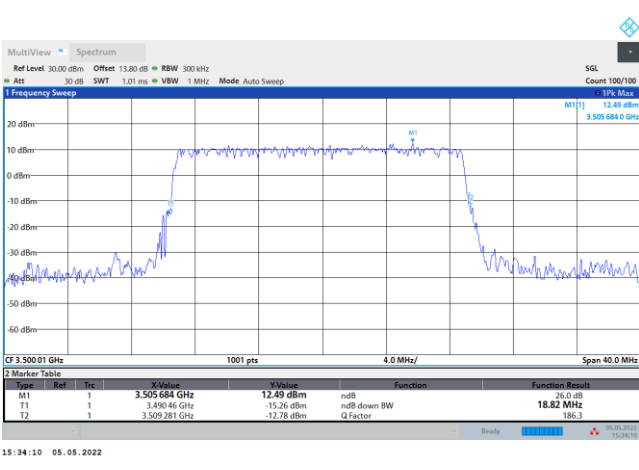

FR1 n78 / 20MHz / DFT-S OFDM / Middle Channel / Full RB

PI/2 BPSK