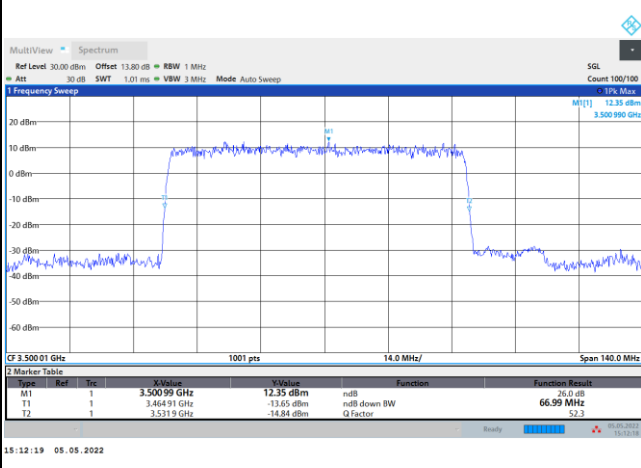

16QAM

64QAM

256QAM

FR1 n78 / 70MHz / DFT-S OFDM / Middle Channel / Full RB

PI/2 BPSK

FR1 n78 / 70MHz / CP OFDM / Middle Channel / Full RB

QPSK

16QAM