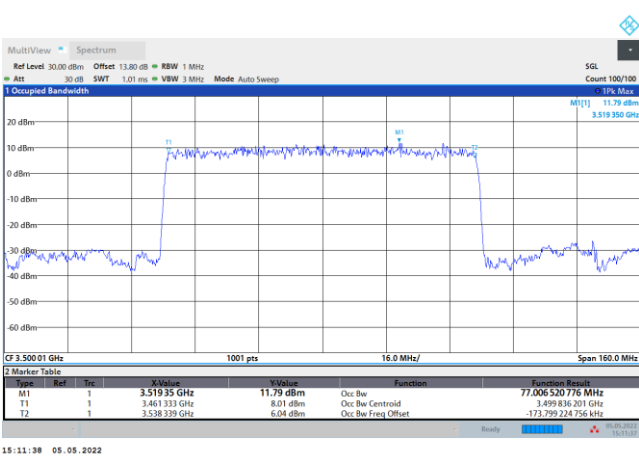

64QAM

256QAM

FR1 n78 / 80MHz / DFT-S OFDM / Middle Channel / Full RB

PI/2 BPSK

FR1 n78 / 80MHz / CP OFDM / Middle Channel / Full RB

QPSK

16QAM

64QAM