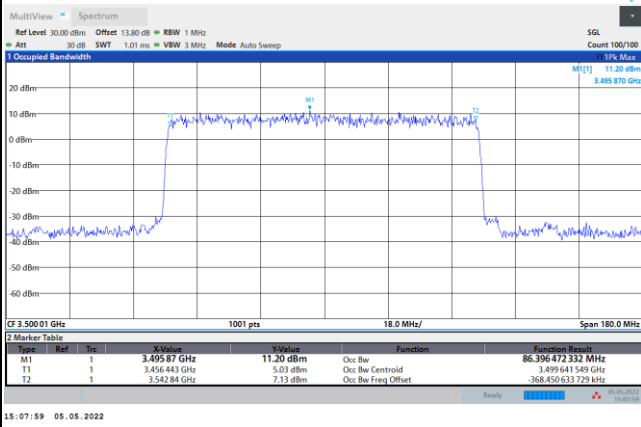

FR1 n78 / 90MHz / DFT-S OFDM / Middle Channel / Full RB

PI/2 BPSK