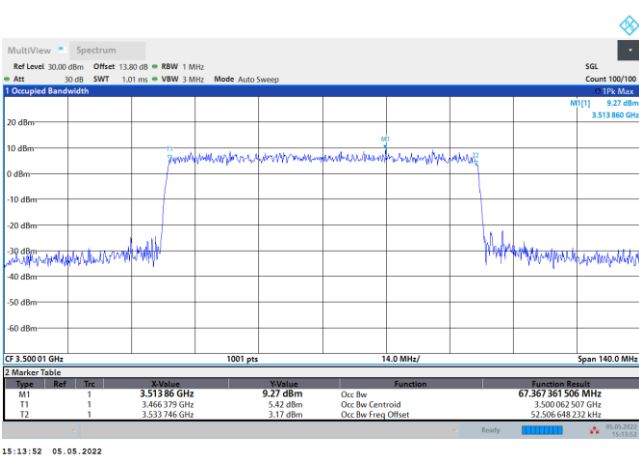

FR1 n78 / 70MHz / DFT-S OFDM / Middle Channel / Full RB

PI/2 BPSK

FR1 n78 / 70MHz / CP OFDM / Middle Channel / Full RB

QPSK

16QAM

64QAM

256QAM