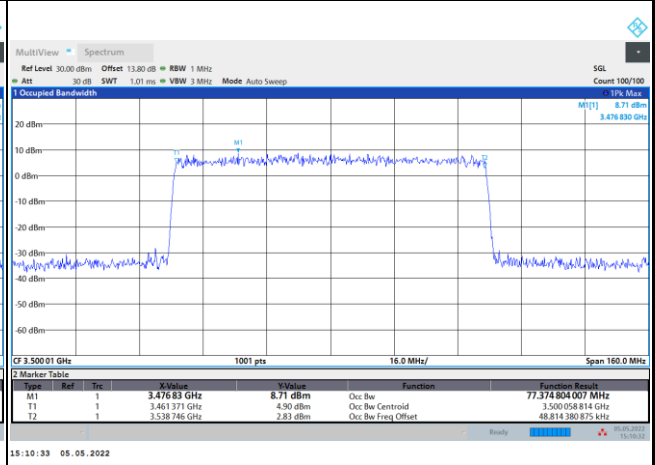

64QAM

256QAM

FR1 n78 / 80MHz / DFT-S OFDM / Middle Channel / Full RB

PI/2 BPSK

FR1 n78 / 80MHz / CP OFDM / Middle Channel / Full RB

QPSK

16QAM

64QAM