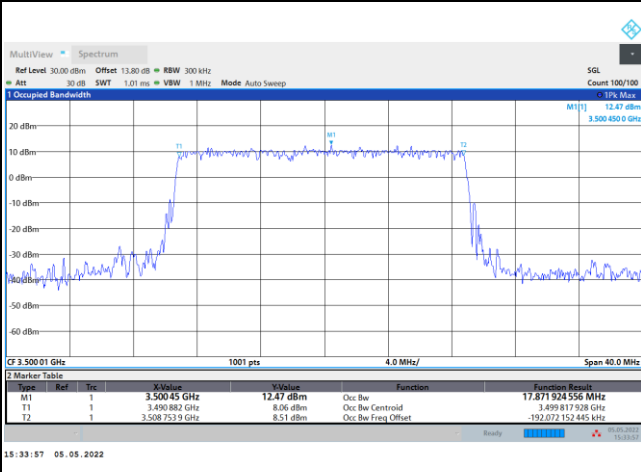

FR1 n78 / 20MHz / DFT-S OFDM / Middle Channel / Full RB

PI/2 BPSK