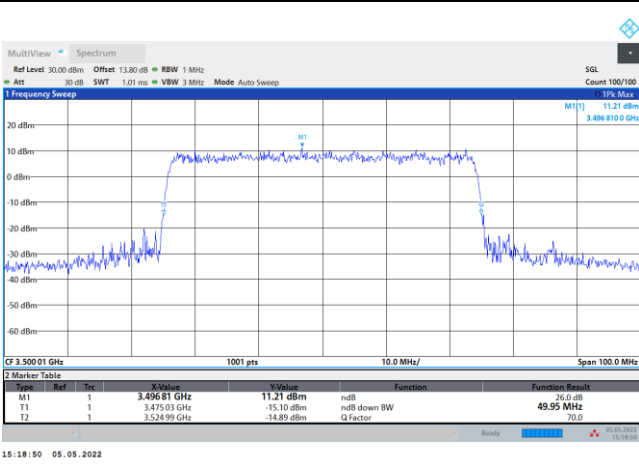

FR1 n78 / 50MHz / DFT-S OFDM / Middle Channel / Full RB

PI/2 BPSK

FR1 n78 / 50MHz / CP OFDM / Middle Channel / Full RB

QPSK

16QAM

64QAM

256QAM