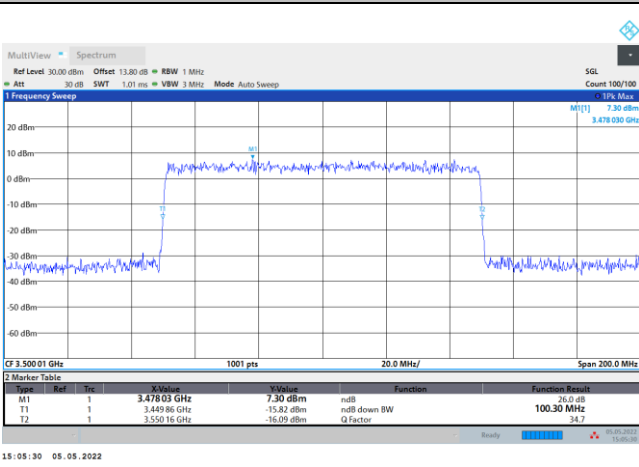

FR1 n78 / 100MHz / DFT-S OFDM / Middle Channel / Full RB

PI/2 BPSK

FR1 n78 / 100MHz / CP OFDM / Middle Channel / Full RB

QPSK

16QAM

64QAM

256QAM

Occupied Bandwidth