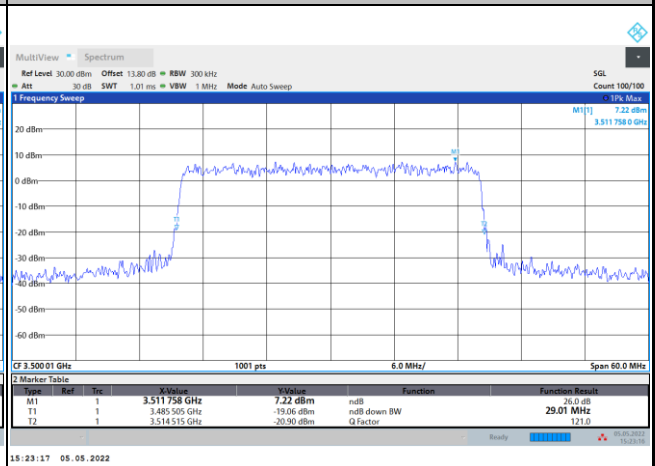

PI/2 BPSK

FR1 n78 / 30MHz / CP OFDM / Middle Channel / Full RB

QPSK

16QAM

64QAM

256QAM

FR1 n78 / 40MHz / DFT-S OFDM / Middle Channel / Full RB

PI/2 BPSK