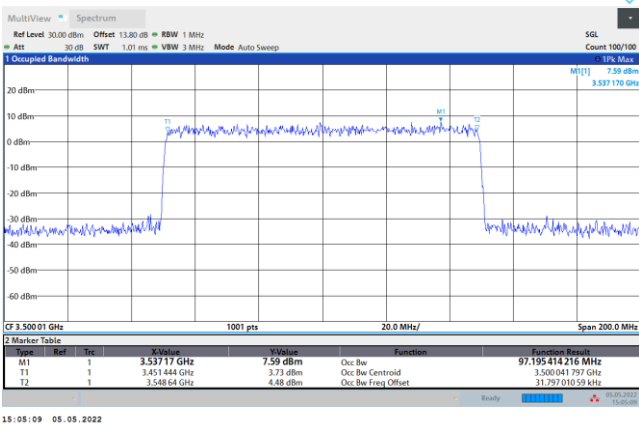

FR1 n78 / 100MHz / DFT-S OFDM / Middle Channel / Full RB

PI/2 BPSK

FR1 n78 / 100MHz / CP OFDM / Middle Channel / Full RB

QPSK

16QAM

64QAM

256QAM