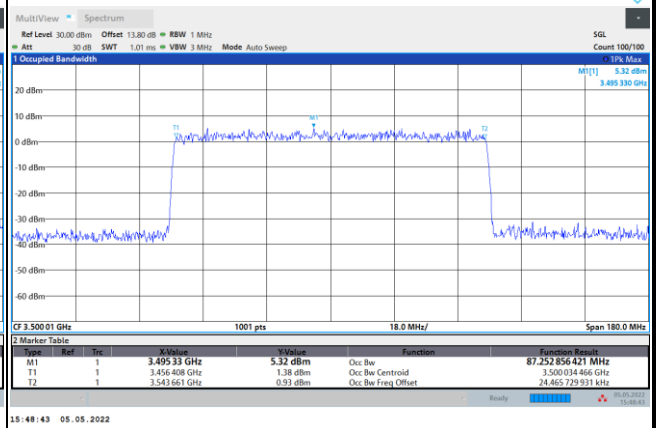

256QAM

FR1 n78 / 90MHz / DFT-S OFDM / Middle Channel / Full RB

PI/2 BPSK

FR1 n78 / 90MHz / CP OFDM / Middle Channel / Full RB

QPSK

16QAM

64QAM

256QAM