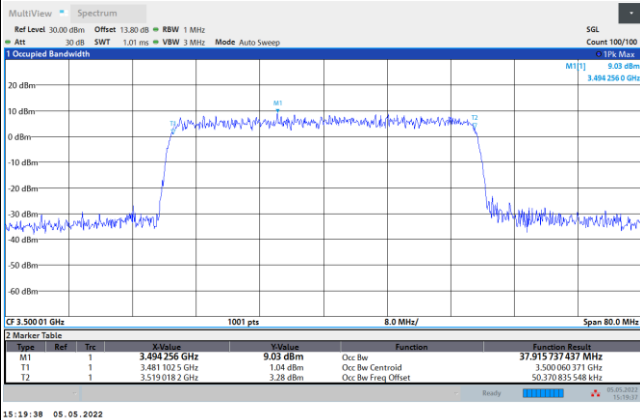

FR1 n78 / 40MHz / CP OFDM / Middle Channel / Full RB

QPSK

16QAM

64QAM

256QAM

FR1 n78 / 50MHz / DFT-S OFDM / Middle Channel / Full RB

PI/2 BPSK

FR1 n78 / 50MHz / CP OFDM / Middle Channel / Full RB