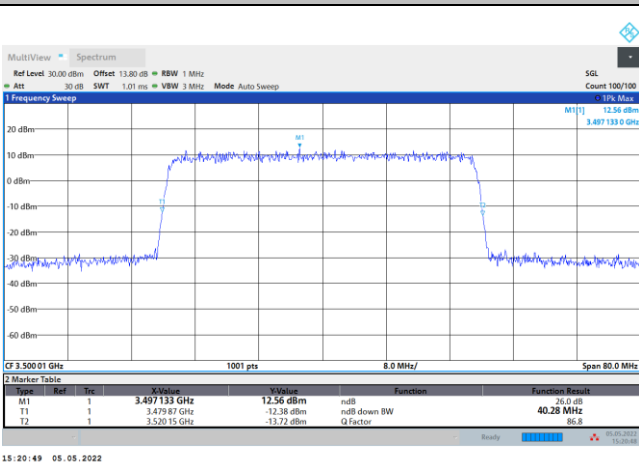

FR1 n78 / 40MHz / CP OFDM / Middle Channel / Full RB

QPSK