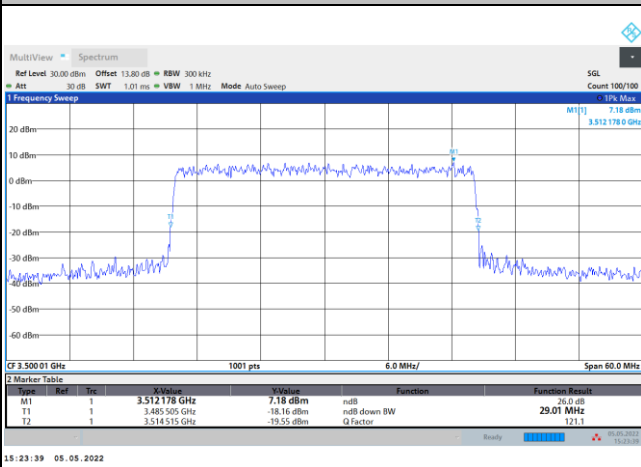

PI/2 BPSK

FR1 n78 / 30MHz / CP OFDM / Middle Channel / Full RB

QPSK

16QAM

64QAM

256QAM

FR1 n78 / 40MHz / DFT-S OFDM / Middle Channel / Full RB

PI/2 BPSK