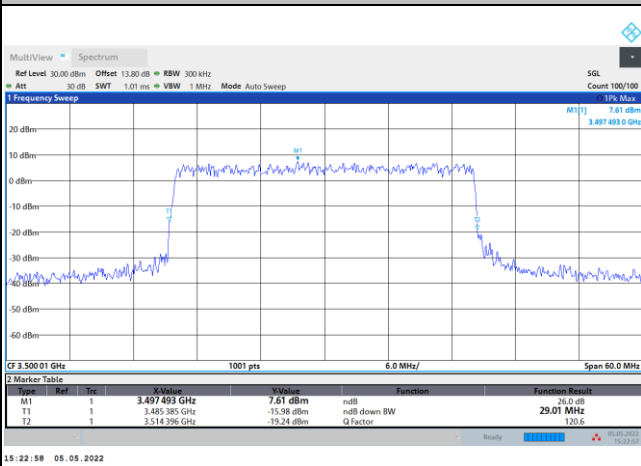

FR1 n78 / 30MHz / CP OFDM / Middle Channel / Full RB

QPSK