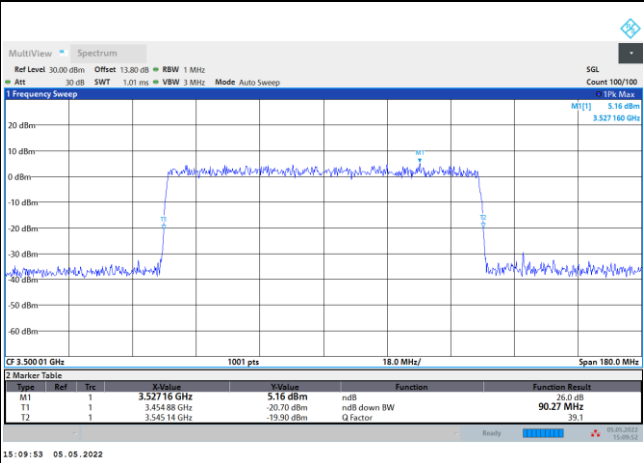

256QAM

FR1 n78 / 90MHz / DFT-S OFDM / Middle Channel / Full RB

PI/2 BPSK

FR1 n78 / 90MHz / CP OFDM / Middle Channel / Full RB

QPSK

16QAM

64QAM

256QAM