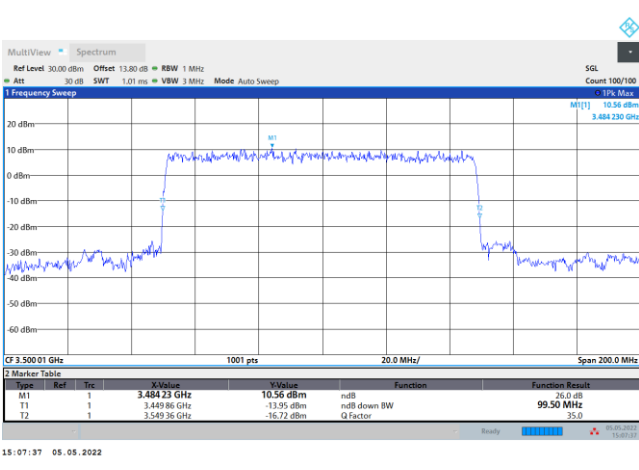

FR1 n78 / 100MHz / DFT-S OFDM / Middle Channel / Full RB

PI/2 BPSK