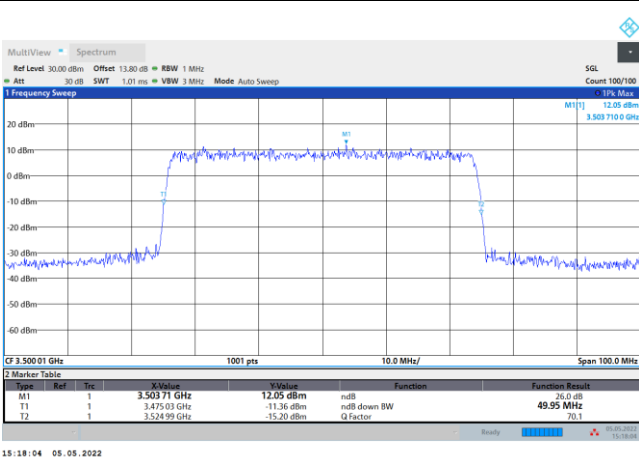

FR1 n78 / 50MHz / CP OFDM / Middle Channel / Full RB

QPSK