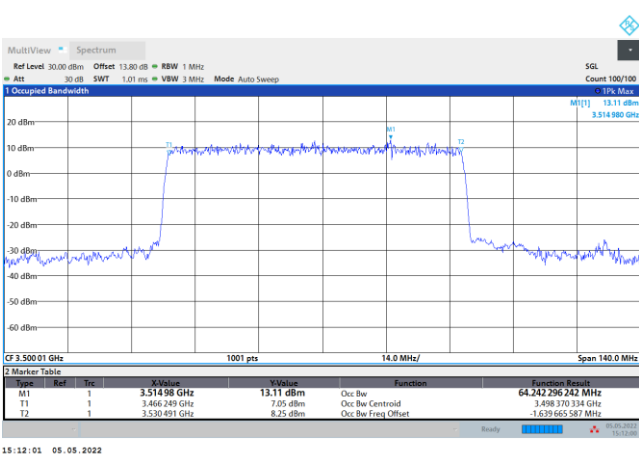

16QAM

64QAM

256QAM

FR1 n78 / 70MHz / DFT-S OFDM / Middle Channel / Full RB

PI/2 BPSK

FR1 n78 / 70MHz / CP OFDM / Middle Channel / Full RB

QPSK

16QAM