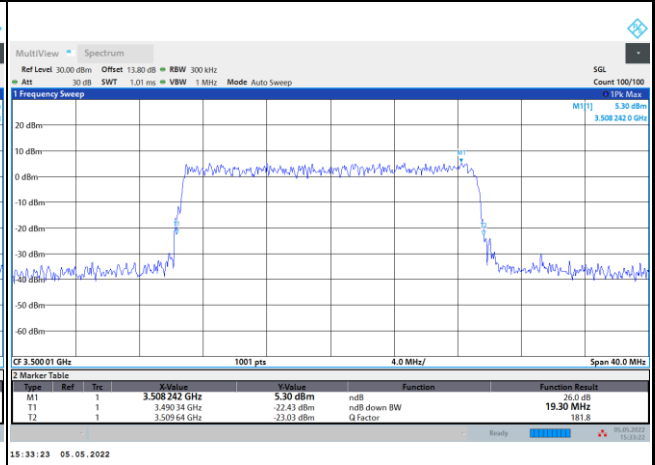

FR1 n78 / 20MHz / DFT-S OFDM / Middle Channel / Full RB

PI/2 BPSK

FR1 n78 / 20MHz / CP OFDM / Middle Channel / Full RB

QPSK

16QAM

64QAM

256QAM

FR1 n78 / 30MHz / DFT-S OFDM / Middle Channel / Full RB