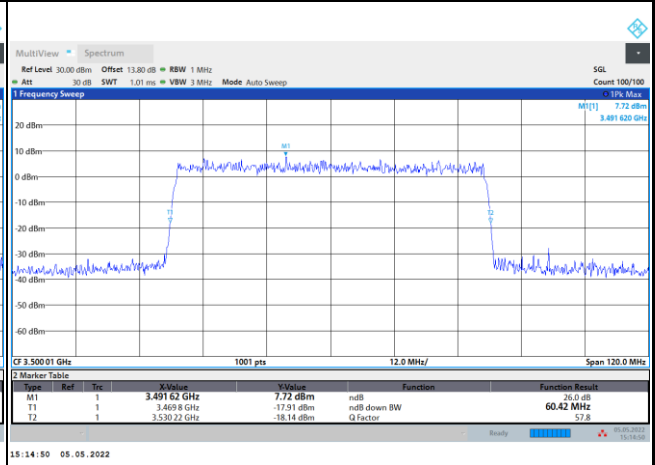

FR1 n78 / 60MHz / DFT-S OFDM / Middle Channel / Full RB

PI/2 BPSK

FR1 n78 / 60MHz / CP OFDM / Middle Channel / Full RB

QPSK

16QAM

64QAM

256QAM