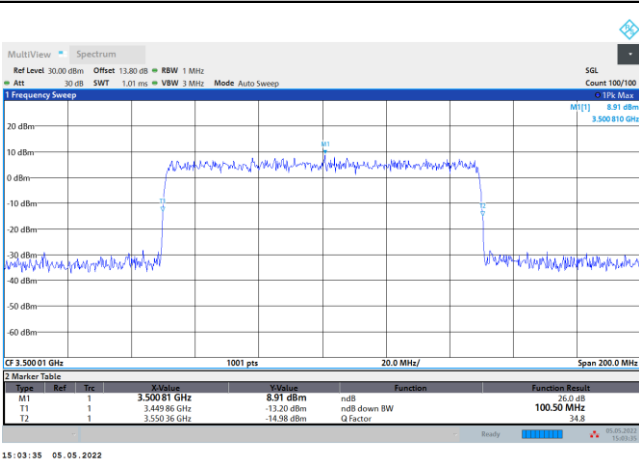

FR1 n78 / 100MHz / CP OFDM / Middle Channel / Full RB

QPSK