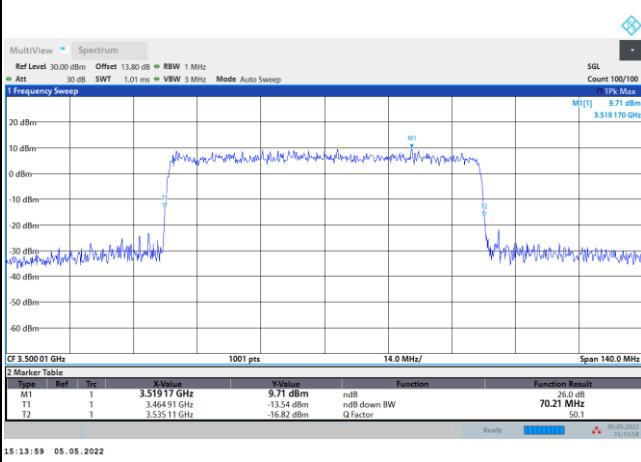

FR1 n78 / 70MHz / DFT-S OFDM / Middle Channel / Full RB

PI/2 BPSK

FR1 n78 / 70MHz / CP OFDM / Middle Channel / Full RB

QPSK

16QAM

64QAM

256QAM