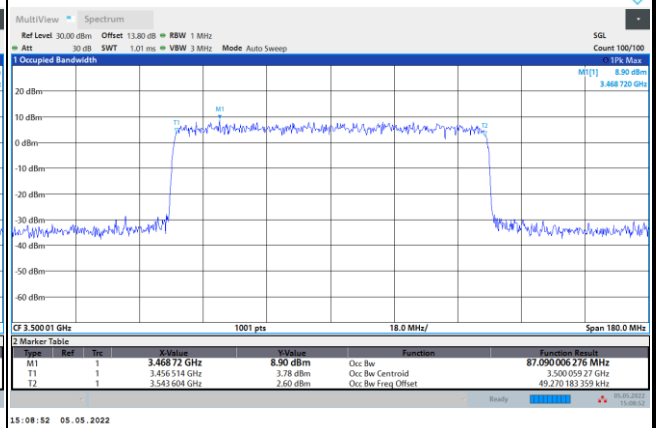

256QAM

FR1 n78 / 90MHz / DFT-S OFDM / Middle Channel / Full RB

PI/2 BPSK

FR1 n78 / 90MHz / CP OFDM / Middle Channel / Full RB

QPSK

16QAM

64QAM

256QAM