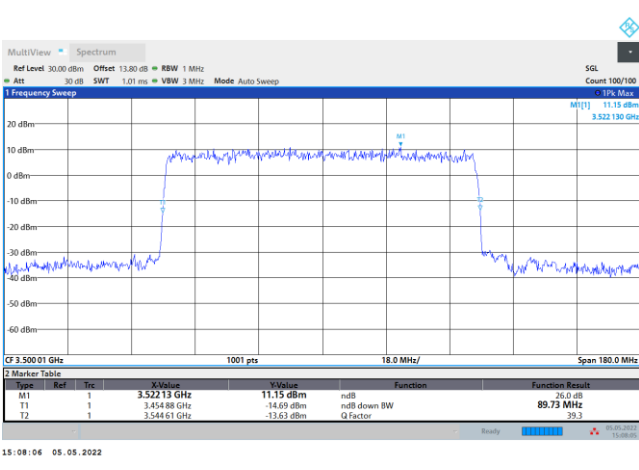

FR1 n78 / 90MHz / DFT-S OFDM / Middle Channel / Full RB

PI/2 BPSK