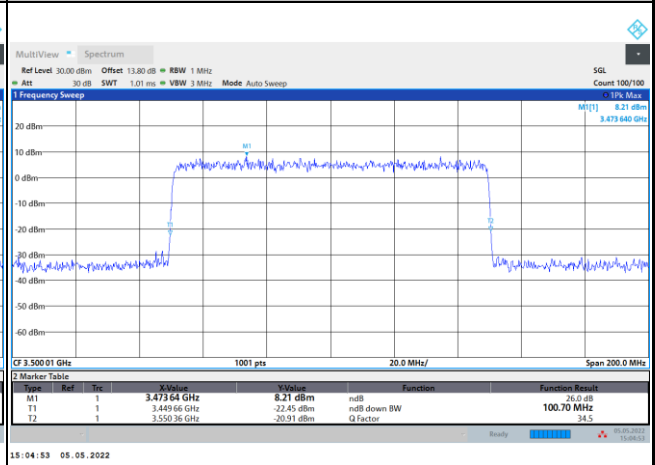

FR1 n78 / 100MHz / DFT-S OFDM / Middle Channel / Full RB

PI/2 BPSK

FR1 n78 / 100MHz / CP OFDM / Middle Channel / Full RB

QPSK

16QAM

64QAM

256QAM

Occupied Bandwidth