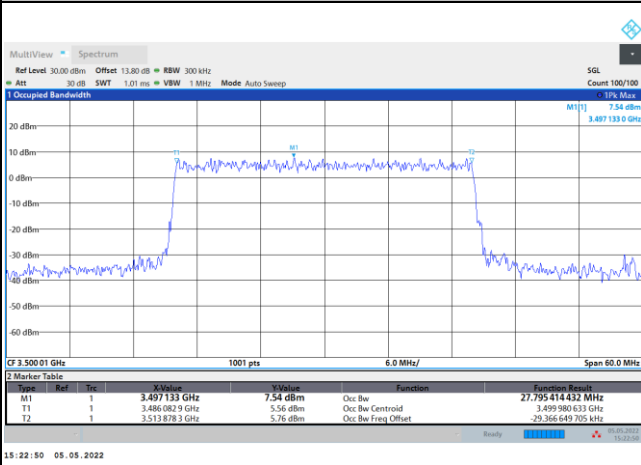

FR1 n78 / 30MHz / CP OFDM / Middle Channel / Full RB

QPSK