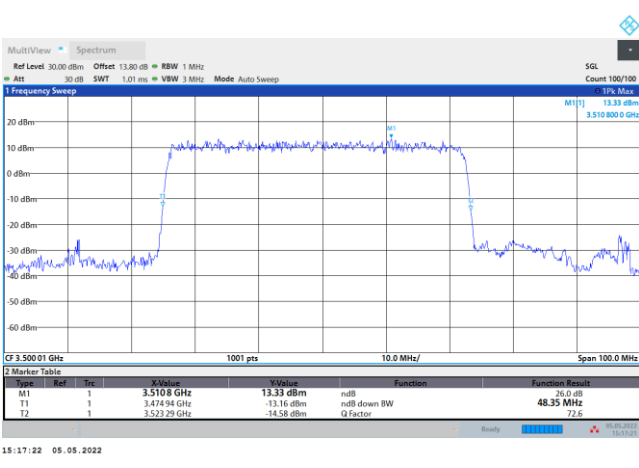

FR1 n78 / 40MHz / CP OFDM / Middle Channel / Full RB

QPSK

16QAM

64QAM

256QAM

FR1 n78 / 50MHz / DFT-S OFDM / Middle Channel / Full RB

PI/2 BPSK

FR1 n78 / 50MHz / CP OFDM / Middle Channel / Full RB