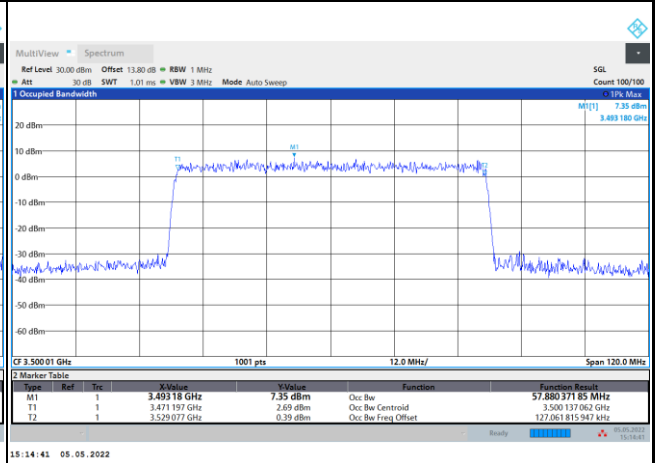

FR1 n78 / 60MHz / DFT-S OFDM / Middle Channel / Full RB

PI/2 BPSK

FR1 n78 / 60MHz / CP OFDM / Middle Channel / Full RB

QPSK

16QAM

64QAM

256QAM