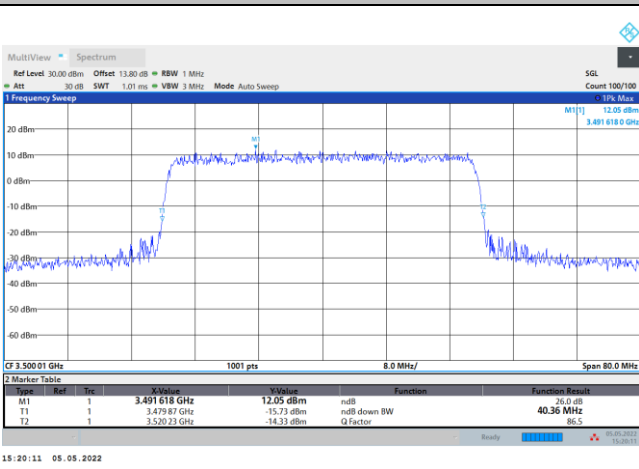

FR1 n78 / 40MHz / CP OFDM / Middle Channel / Full RB

QPSK

16QAM

64QAM

256QAM

FR1 n78 / 50MHz / DFT-S OFDM / Middle Channel / Full RB

PI/2 BPSK

FR1 n78 / 50MHz / CP OFDM / Middle Channel / Full RB