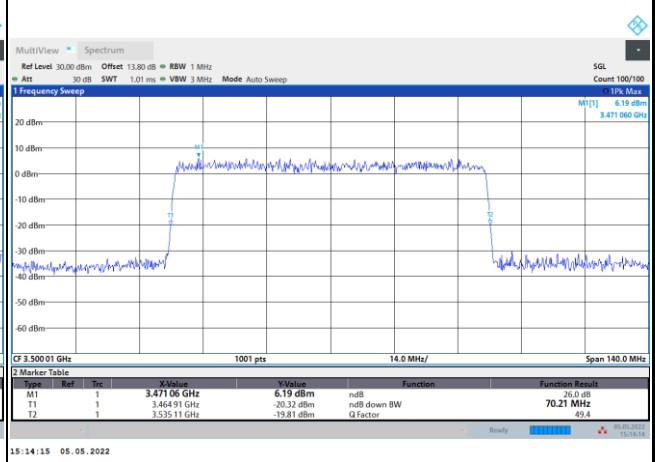

FR1 n78 / 70MHz / DFT-S OFDM / Middle Channel / Full RB

PI/2 BPSK

FR1 n78 / 70MHz / CP OFDM / Middle Channel / Full RB

QPSK

16QAM

64QAM

256QAM