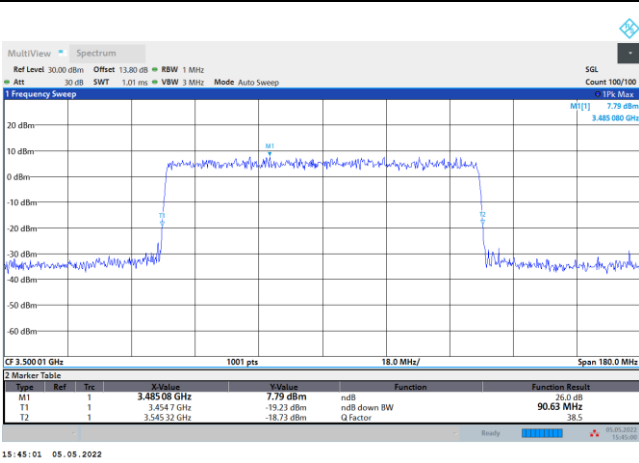

256QAM

FR1 n78 / 90MHz / DFT-S OFDM / Middle Channel / Full RB

PI/2 BPSK

FR1 n78 / 90MHz / CP OFDM / Middle Channel / Full RB

QPSK

16QAM

64QAM

256QAM