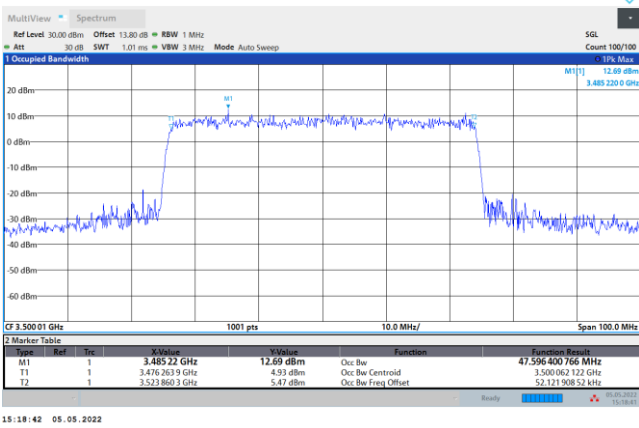

FR1 n78 / 50MHz / DFT-S OFDM / Middle Channel / Full RB

PI/2 BPSK

FR1 n78 / 50MHz / CP OFDM / Middle Channel / Full RB

QPSK

16QAM

64QAM

256QAM