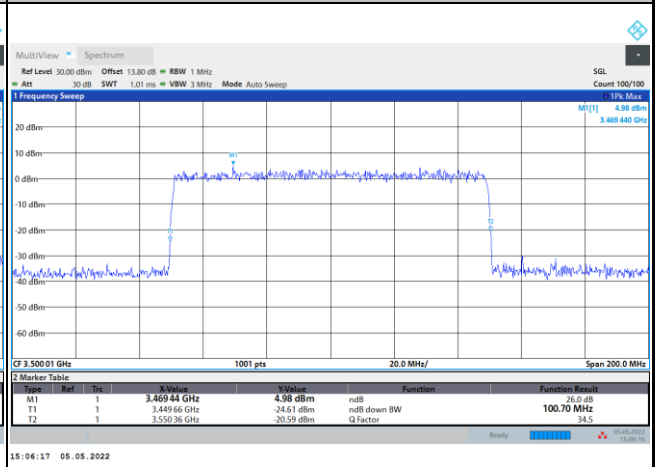

FR1 n78 / 100MHz / DFT-S OFDM / Middle Channel / Full RB

PI/2 BPSK

FR1 n78 / 100MHz / CP OFDM / Middle Channel / Full RB

QPSK

16QAM

64QAM

256QAM

Occupied Bandwidth