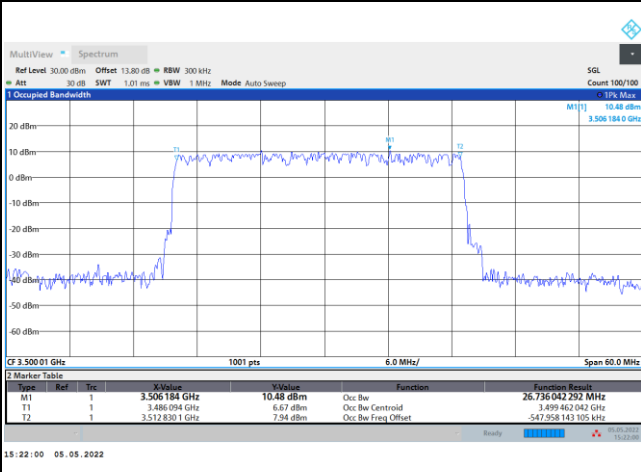

FR1 n78 / 30MHz / DFT-S OFDM / Middle Channel / Full RB

PI/2 BPSK