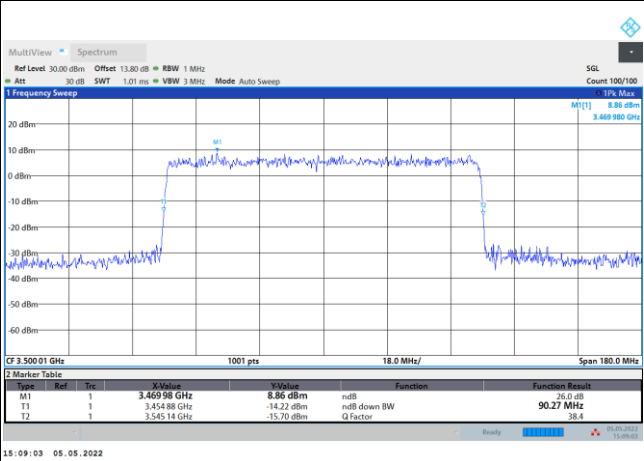

256QAM

FR1 n78 / 90MHz / DFT-S OFDM / Middle Channel / Full RB

PI/2 BPSK

FR1 n78 / 90MHz / CP OFDM / Middle Channel / Full RB

QPSK

16QAM

64QAM

256QAM