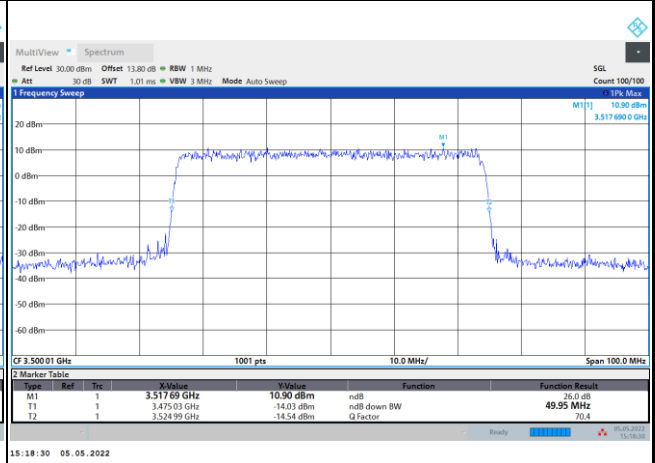

FR1 n78 / 50MHz / DFT-S OFDM / Middle Channel / Full RB

PI/2 BPSK

FR1 n78 / 50MHz / CP OFDM / Middle Channel / Full RB

QPSK

16QAM

64QAM

256QAM