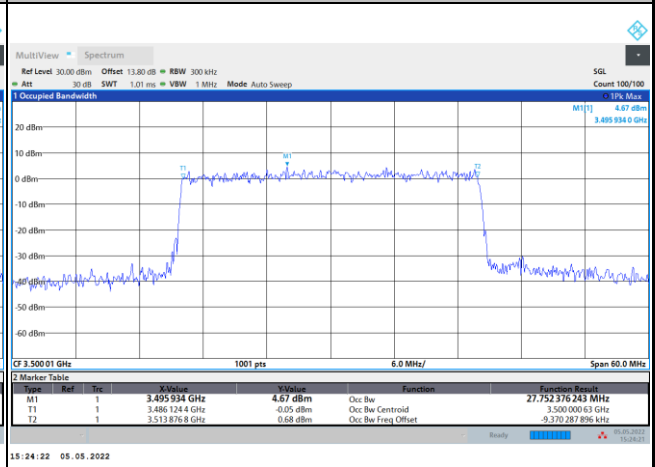

PI/2 BPSK

FR1 n78 / 30MHz / CP OFDM / Middle Channel / Full RB

QPSK

16QAM

64QAM

256QAM

FR1 n78 / 40MHz / DFT-S OFDM / Middle Channel / Full RB

PI/2 BPSK