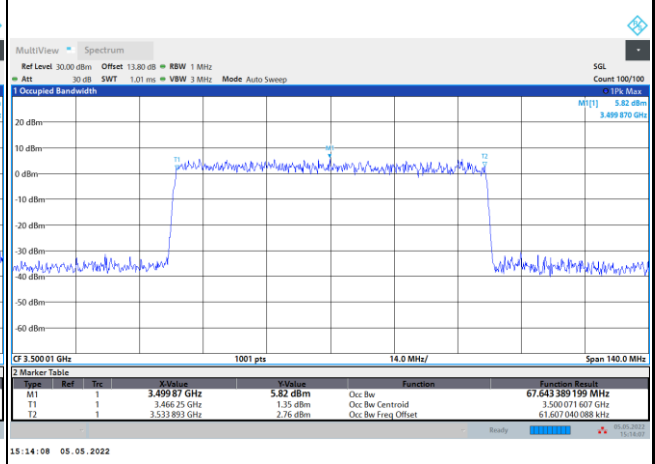

FR1 n78 / 70MHz / DFT-S OFDM / Middle Channel / Full RB

PI/2 BPSK

FR1 n78 / 70MHz / CP OFDM / Middle Channel / Full RB

QPSK

16QAM

64QAM

256QAM