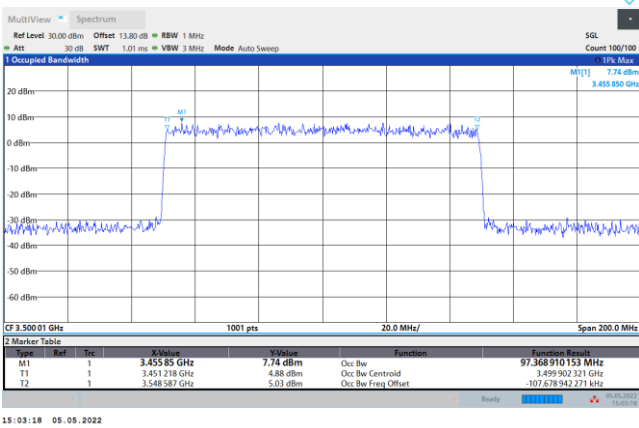

FR1 n78 / 100MHz / CP OFDM / Middle Channel / Full RB

QPSK