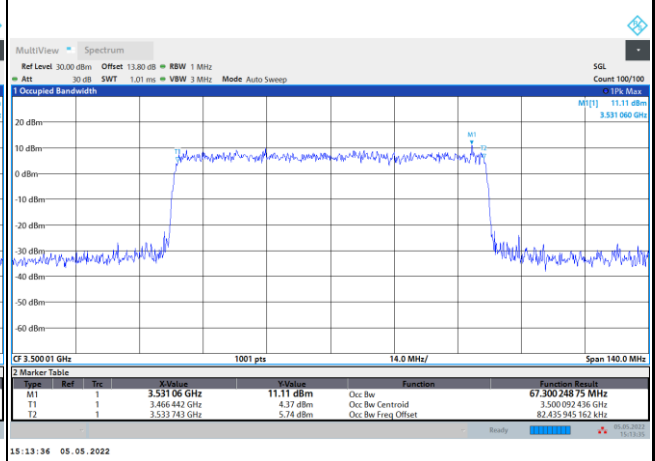

16QAM

64QAM

256QAM

FR1 n78 / 70MHz / DFT-S OFDM / Middle Channel / Full RB

PI/2 BPSK

FR1 n78 / 70MHz / CP OFDM / Middle Channel / Full RB

QPSK

16QAM