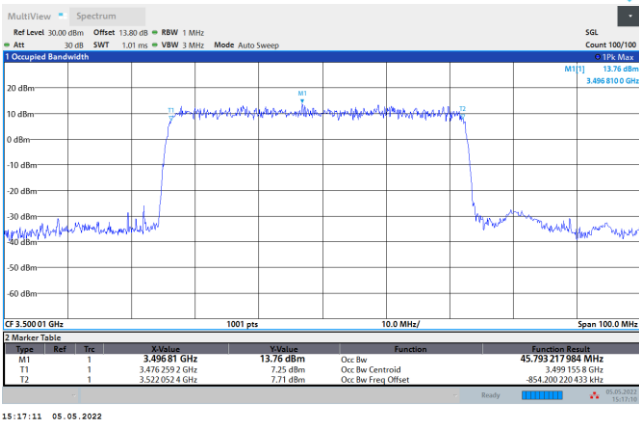

FR1 n78 / 40MHz / CP OFDM / Middle Channel / Full RB

QPSK

16QAM

64QAM

256QAM

FR1 n78 / 50MHz / DFT-S OFDM / Middle Channel / Full RB

PI/2 BPSK

FR1 n78 / 50MHz / CP OFDM / Middle Channel / Full RB