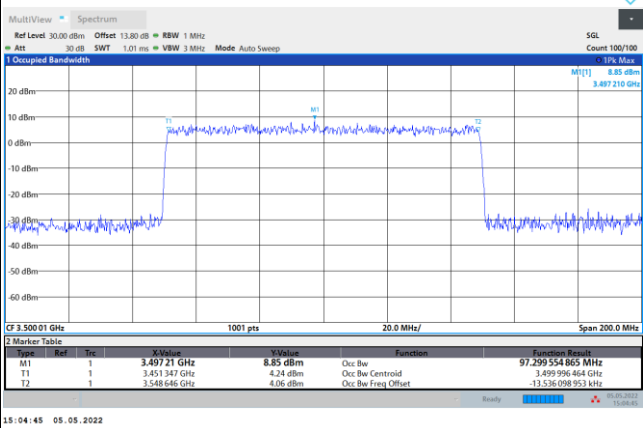

FR1 n78 / 100MHz / DFT-S OFDM / Middle Channel / Full RB

PI/2 BPSK

FR1 n78 / 100MHz / CP OFDM / Middle Channel / Full RB

QPSK

16QAM

64QAM

256QAM