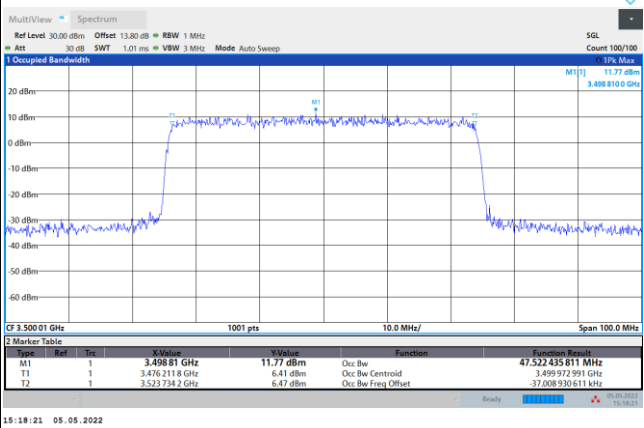

FR1 n78 / 50MHz / DFT-S OFDM / Middle Channel / Full RB

PI/2 BPSK

FR1 n78 / 50MHz / CP OFDM / Middle Channel / Full RB

QPSK

16QAM

64QAM

256QAM