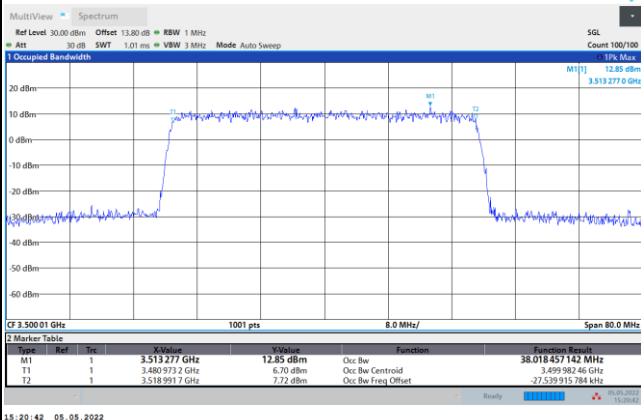

FR1 n78 / 40MHz / CP OFDM / Middle Channel / Full RB

QPSK