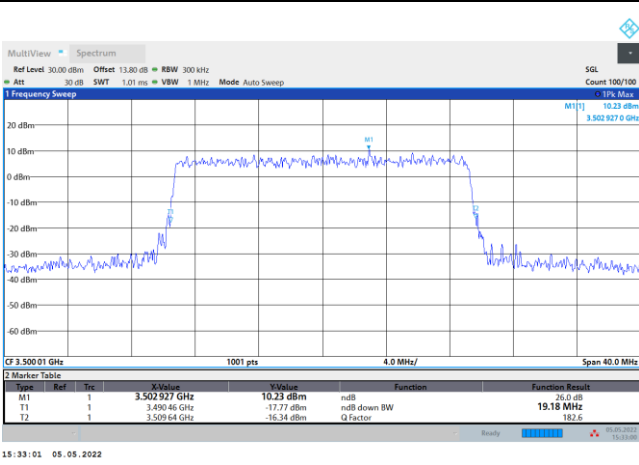

FR1 n78 / 20MHz / DFT-S OFDM / Middle Channel / Full RB

PI/2 BPSK

FR1 n78 / 20MHz / CP OFDM / Middle Channel / Full RB

QPSK

16QAM

64QAM

256QAM

FR1 n78 / 30MHz / DFT-S OFDM / Middle Channel / Full RB