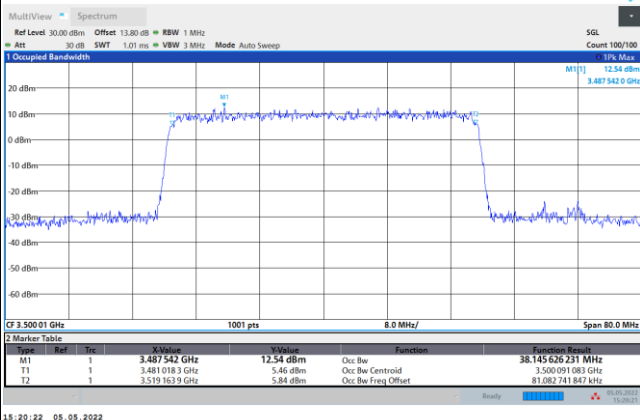

FR1 n78 / 40MHz / DFT-S OFDM / Middle Channel / Full RB

PI/2 BPSK

FR1 n78 / 40MHz / CP OFDM / Middle Channel / Full RB

QPSK

16QAM

64QAM

256QAM