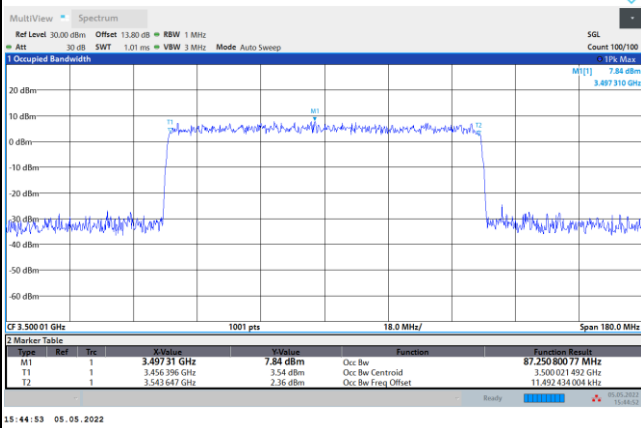

256QAM

FR1 n78 / 90MHz / DFT-S OFDM / Middle Channel / Full RB

PI/2 BPSK

FR1 n78 / 90MHz / CP OFDM / Middle Channel / Full RB

QPSK

16QAM

64QAM

256QAM