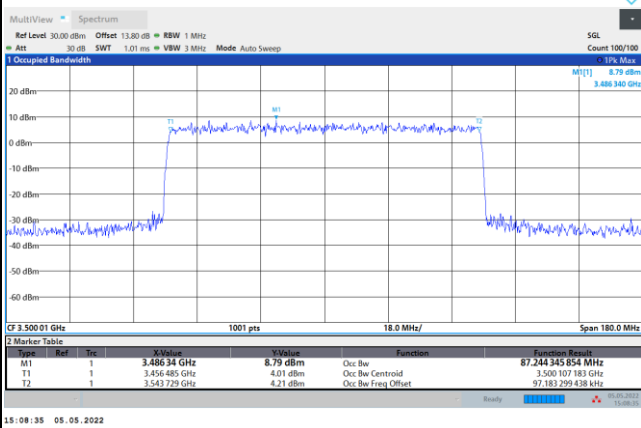

256QAM

FR1 n78 / 90MHz / DFT-S OFDM / Middle Channel / Full RB

PI/2 BPSK

FR1 n78 / 90MHz / CP OFDM / Middle Channel / Full RB

QPSK

16QAM

64QAM

256QAM