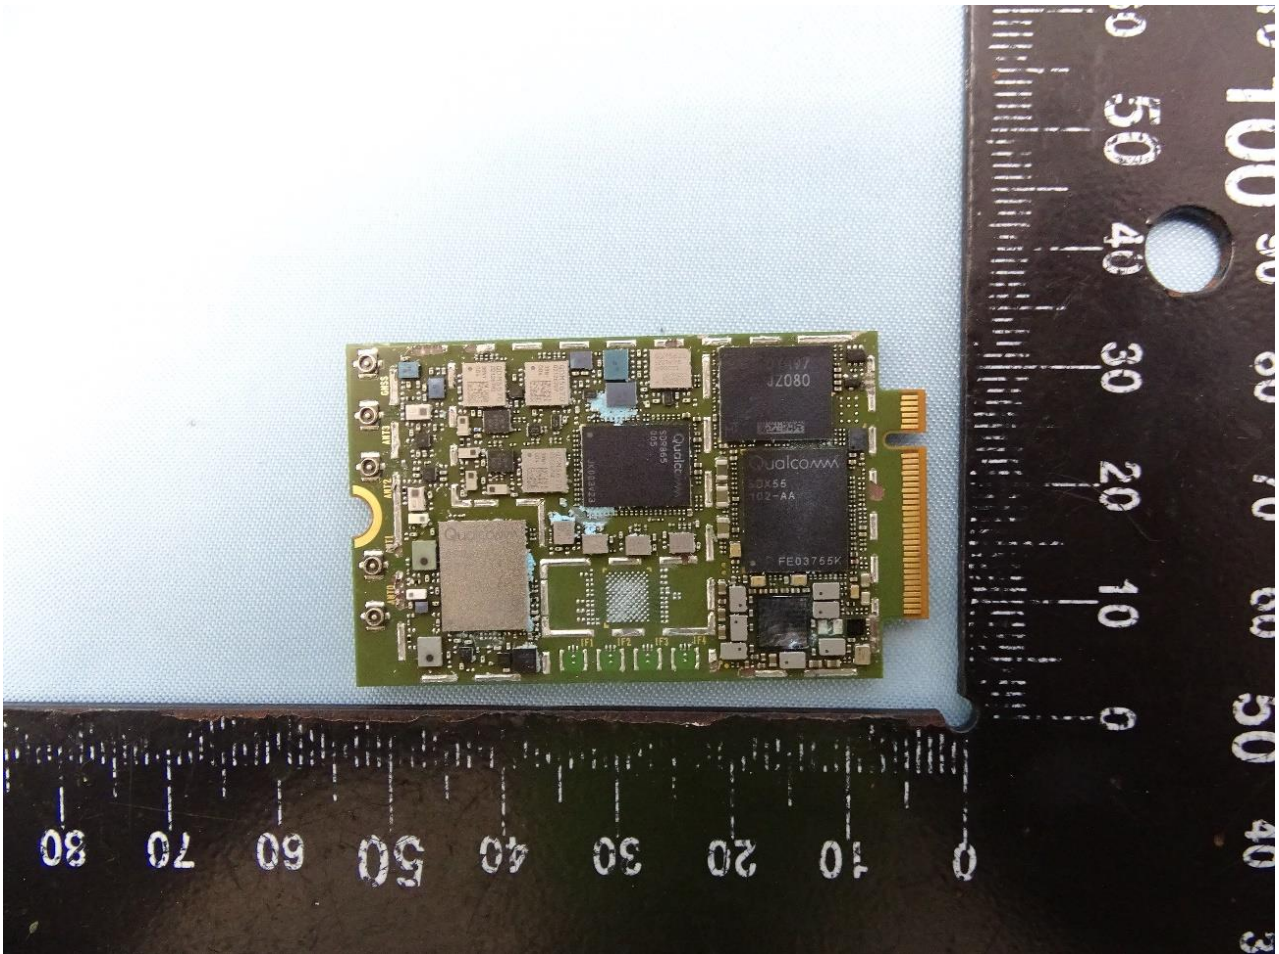

2. Internal Photograph of the EUT

5G/ LTE M.2 Data Card (Brand Name: Telit / Model Name: FN980)

3. Photograph of the Fixture

Fixture 1

Fixture 2

WWAN Antenna

GPS Antenna

————THE END————