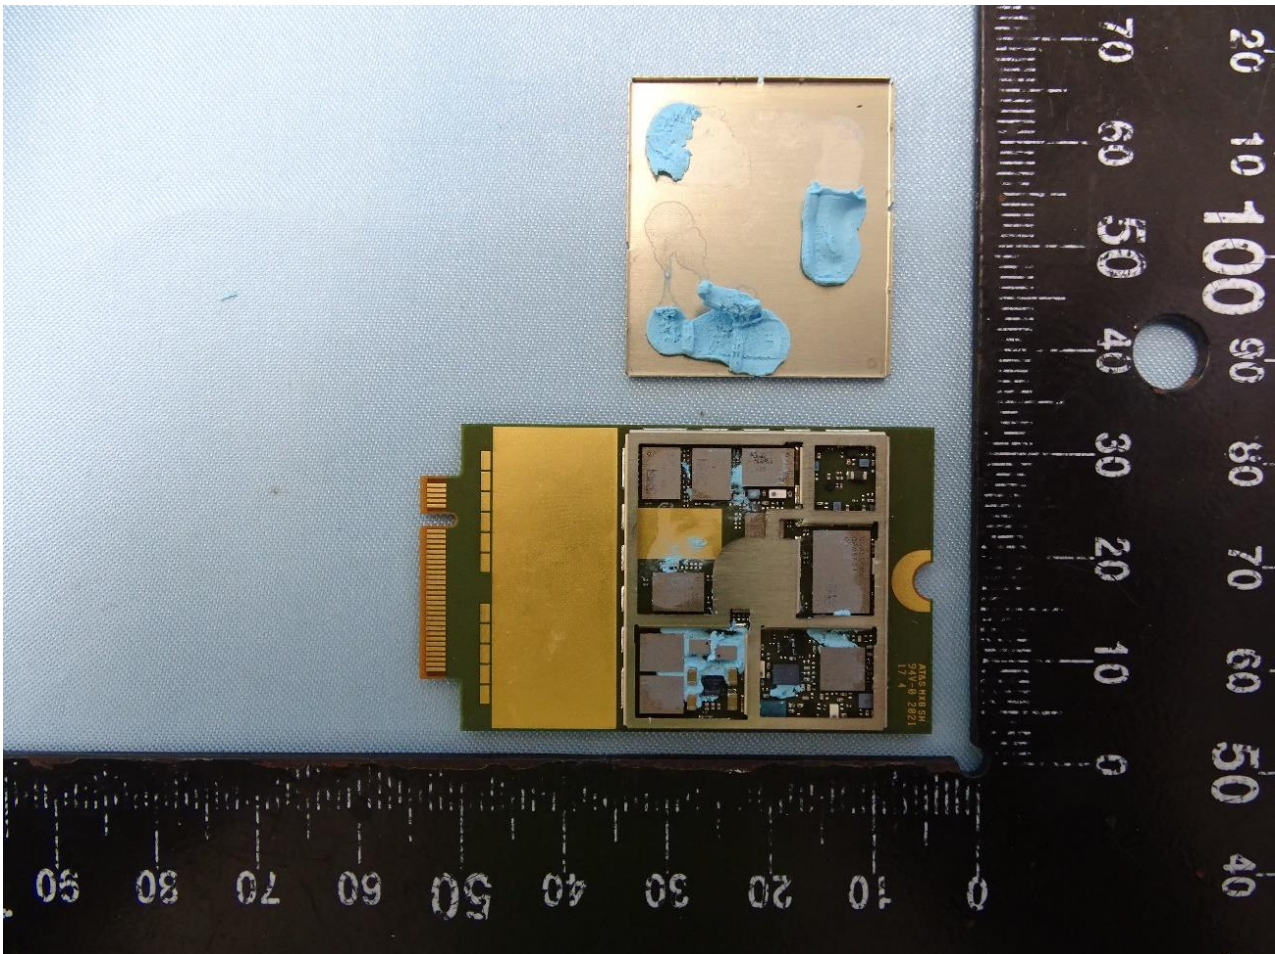

2. Internal Photograph of the EUT

5G/ LTE M.2 Data Card (Brand Name: Telit / Model Name: FN980)

3. Photograph of the Fixture

Fixture 1

Fixture 2

WWAN Antenna

GPS Antenna

————THE END————