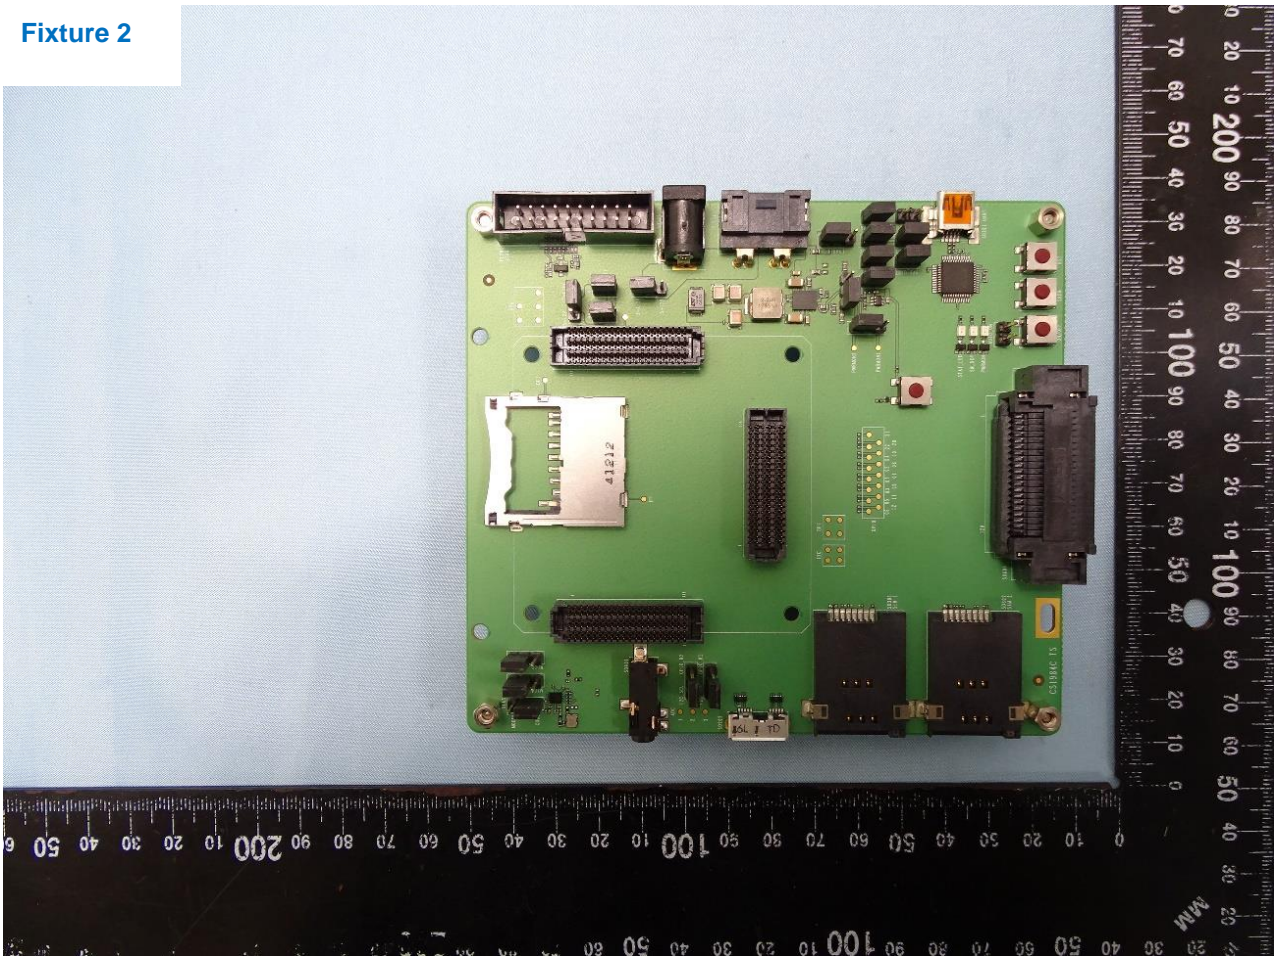

2. Internal Photograph of the EUT

5G/ LTE M.2 Data Card (Brand Name: Telit / Model Name: FN980)

3. Photograph of the Fixture

Fixture 1

Fixture 2

WWAN Antenna

GPS Antenna

————THE END————