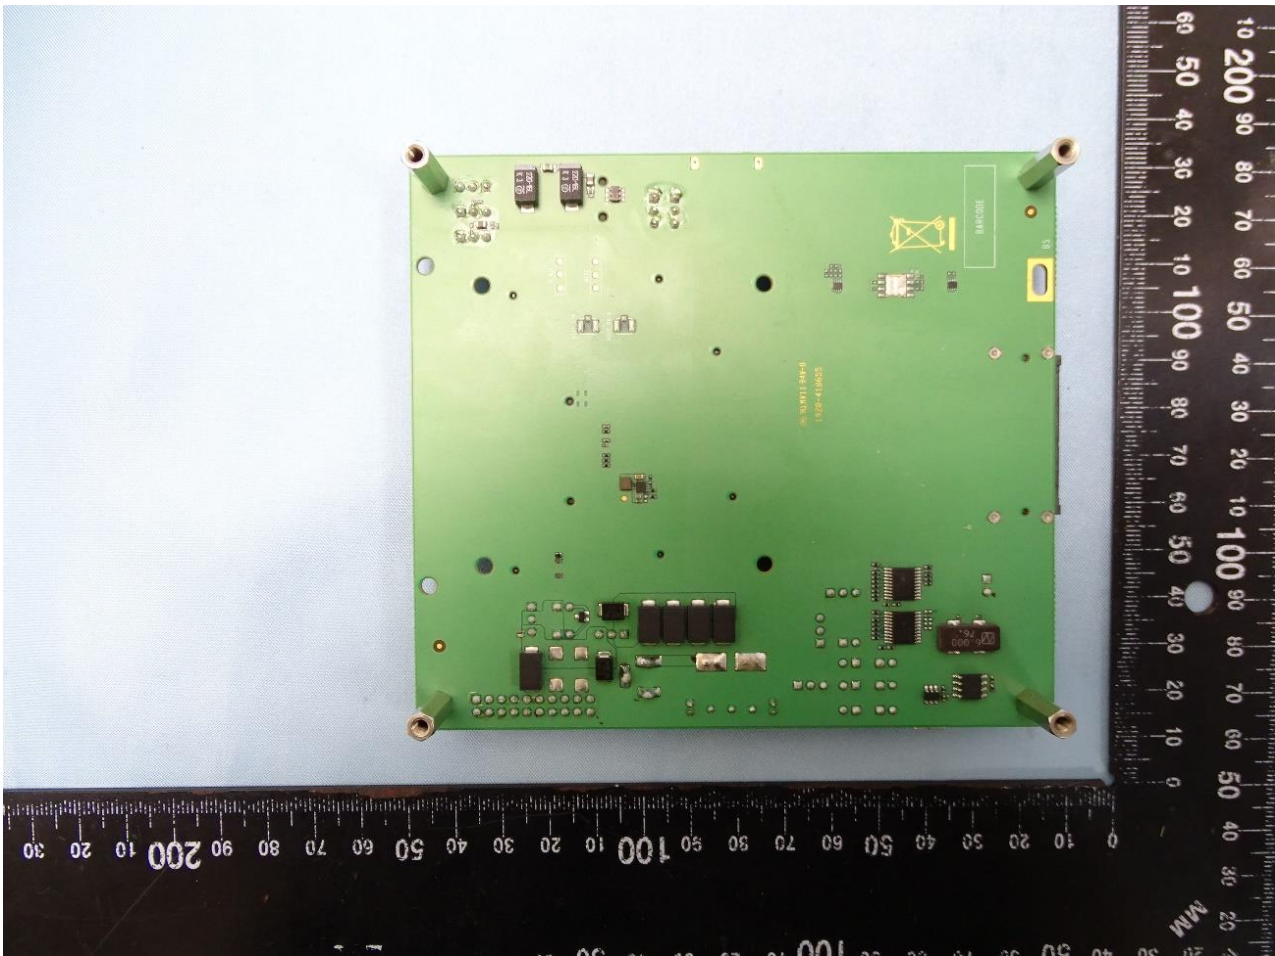

2. Internal Photograph of the EUT

5G/ LTE M.2 Data Card (Brand Name: Telit / Model Name: FN980)

3. Photograph of the Fixture

Fixture 1

Fixture 2

WWAN Antenna

GPS Antenna

————THE END————