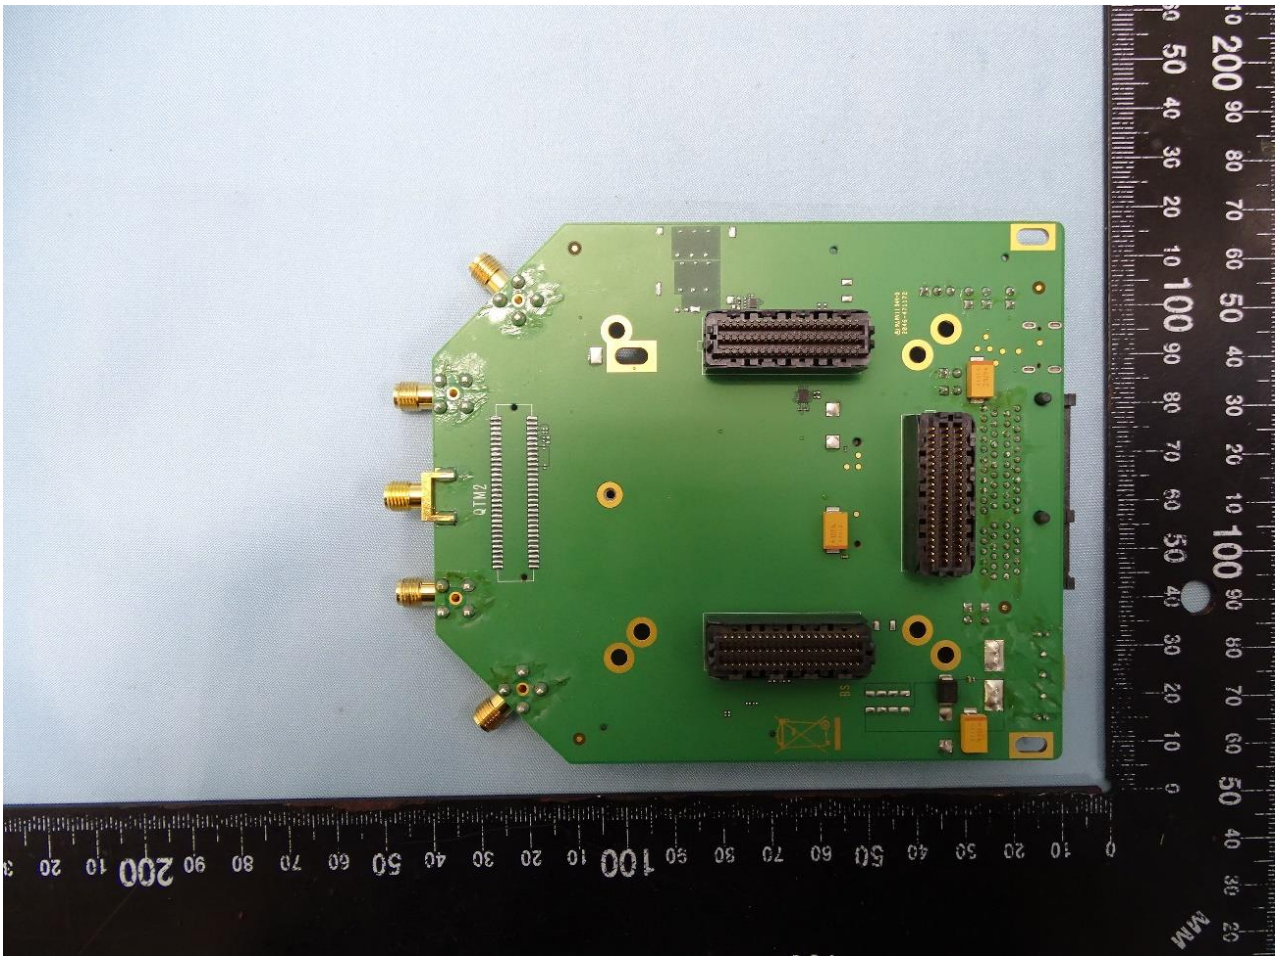

2. Internal Photograph of the EUT

5G/ LTE M.2 Data Card (Brand Name: Telit / Model Name: FN980)

3. Photograph of the Fixture

Fixture 1

Fixture 2

WWAN Antenna

GPS Antenna

————THE END————