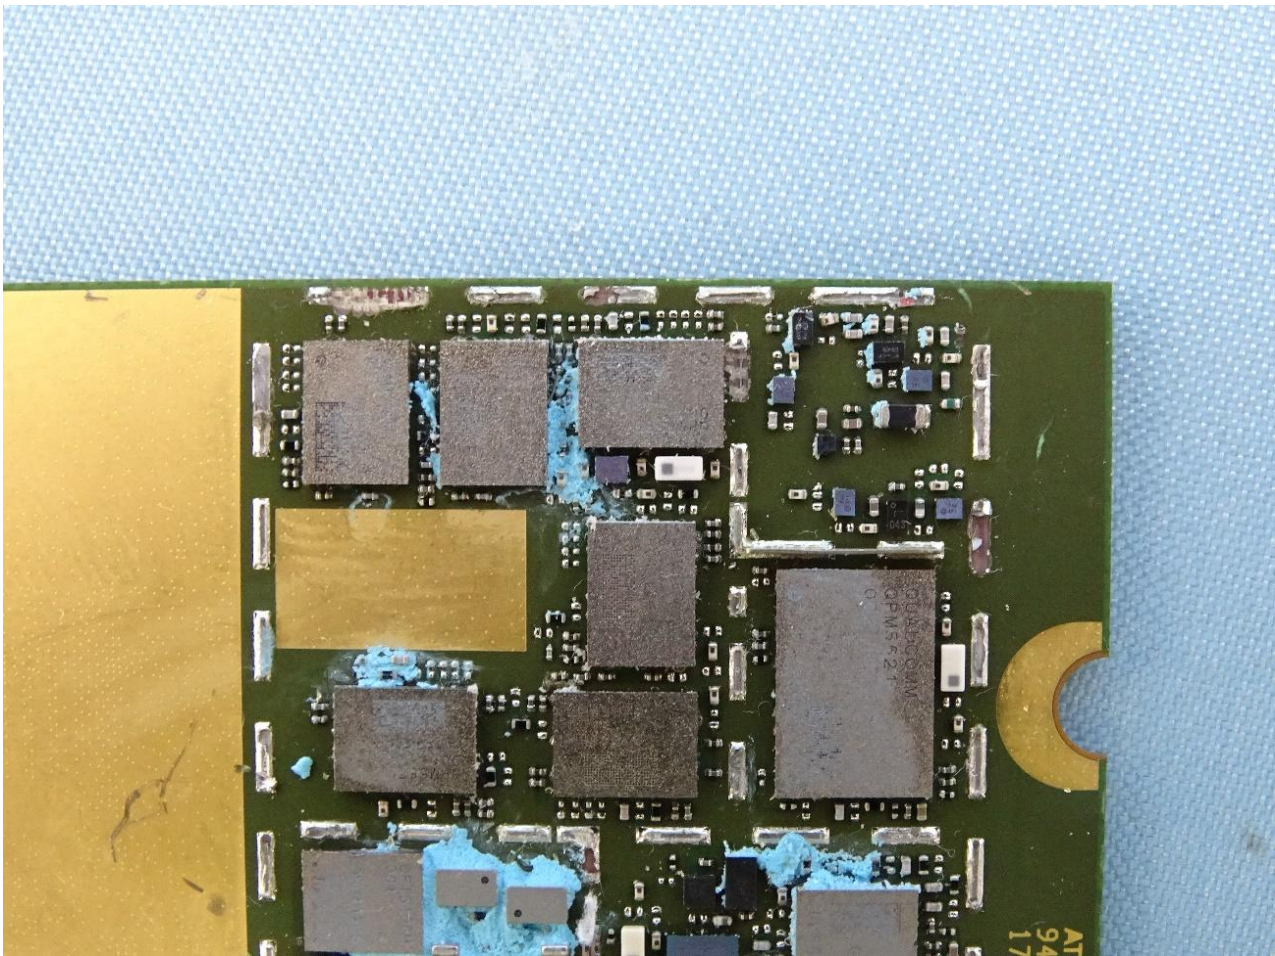

2. Internal Photograph of the EUT

5G/ LTE M.2 Data Card (Brand Name: Telit / Model Name: FN980)

3. Photograph of the Fixture

Fixture 1

Fixture 2

WWAN Antenna

GPS Antenna

————THE END————