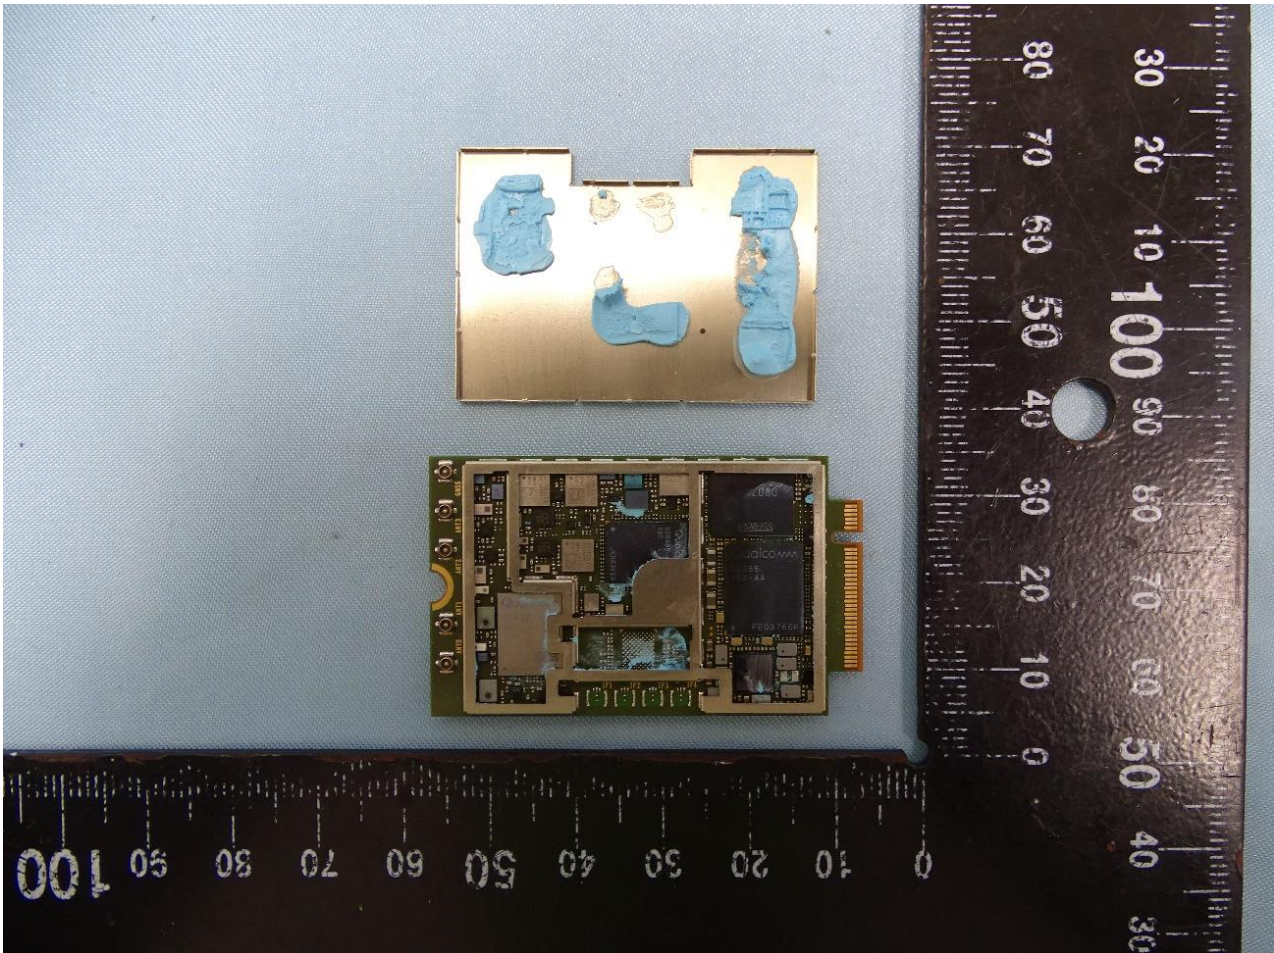

2. Internal Photograph of the EUT

5G/ LTE M.2 Data Card (Brand Name: Telit / Model Name: FN980)

3. Photograph of the Fixture

Fixture 1

Fixture 2

WWAN Antenna

GPS Antenna

————THE END————