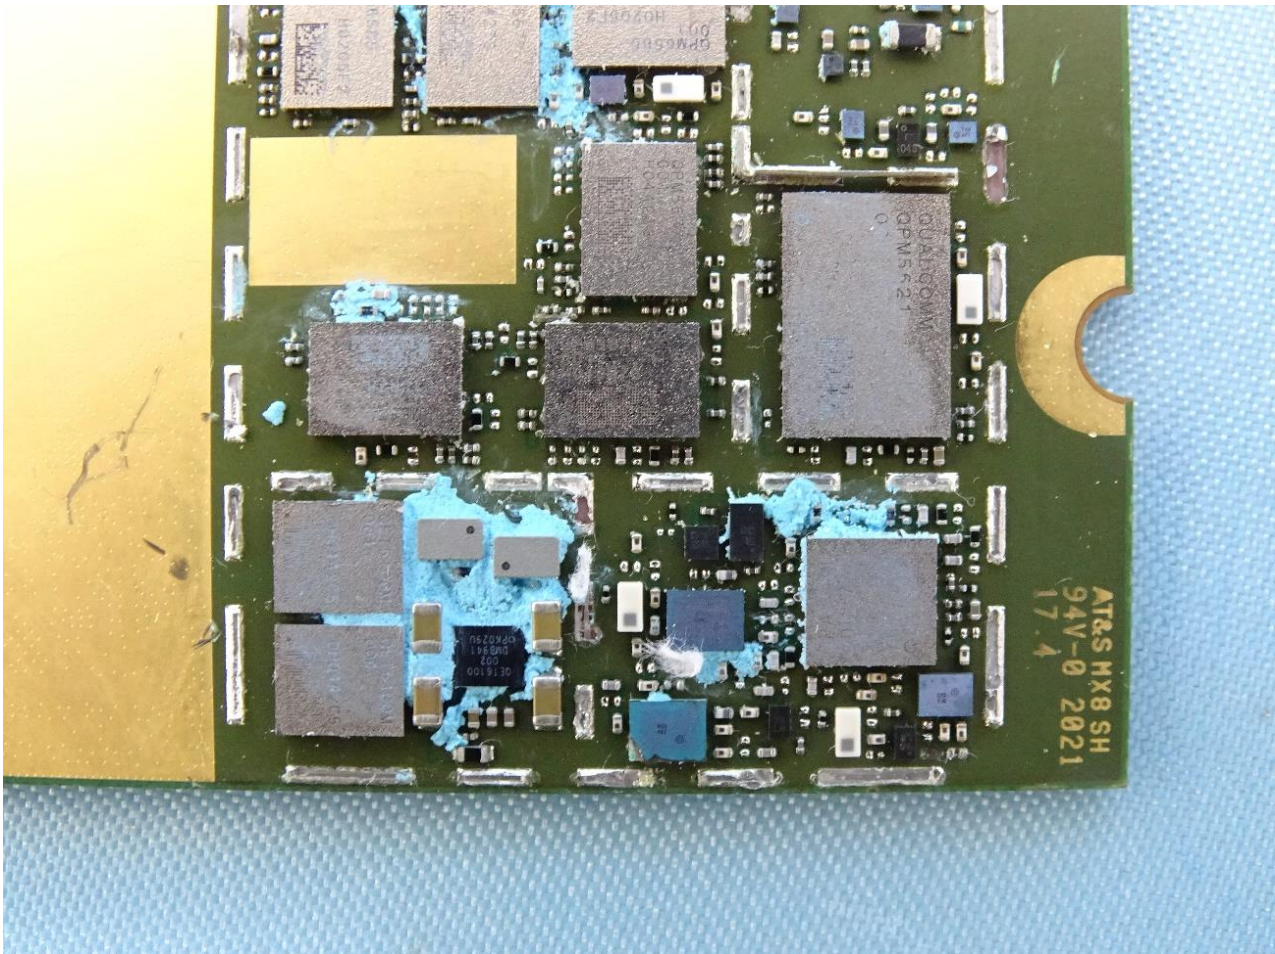

2. Internal Photograph of the EUT

5G/ LTE M.2 Data Card (Brand Name: Telit / Model Name: FN980)

3. Photograph of the Fixture

Fixture 1

Fixture 2

WWAN Antenna

GPS Antenna

————THE END————