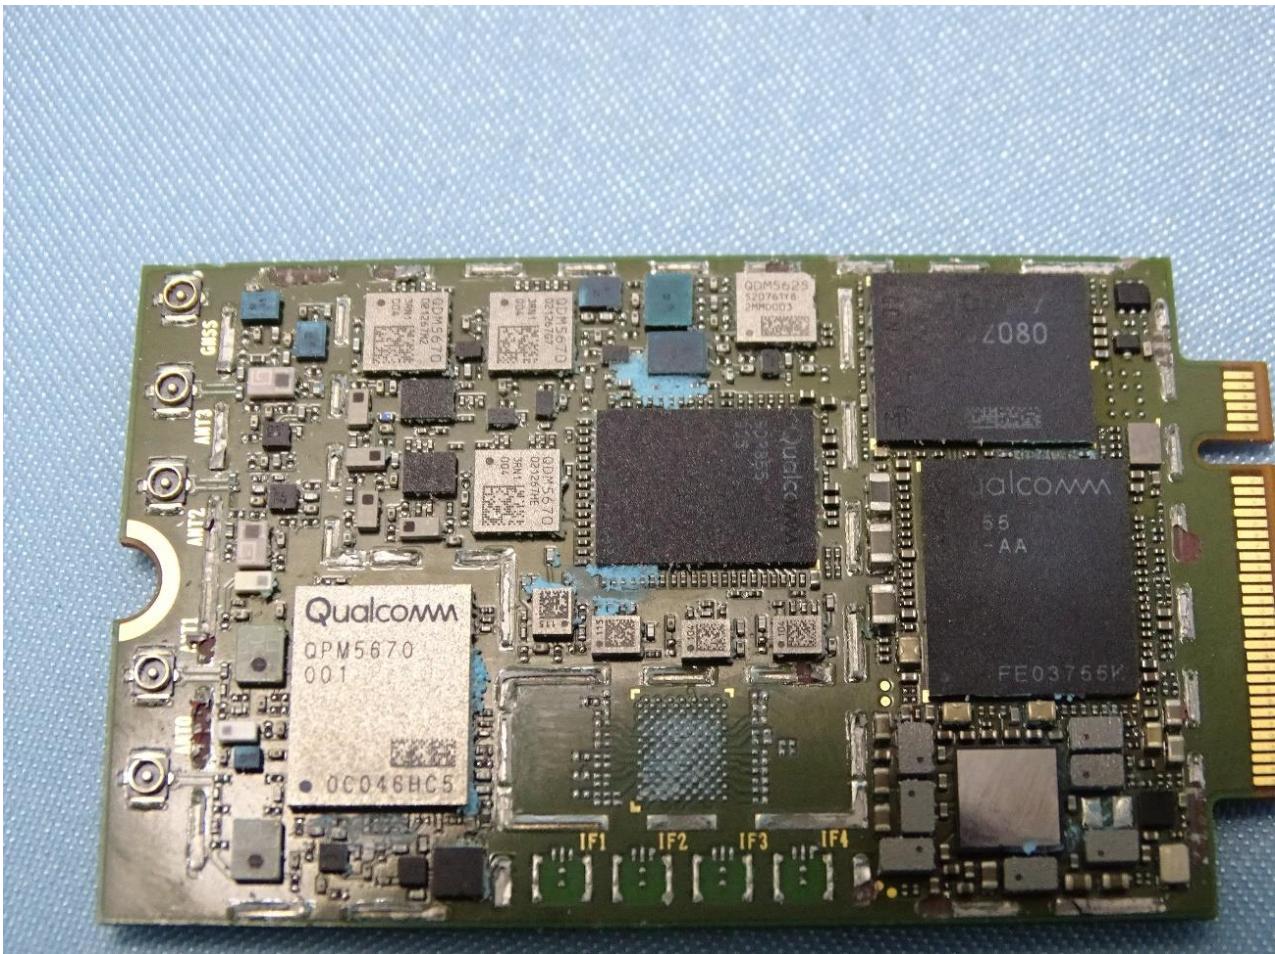

2. Internal Photograph of the EUT

5G/ LTE M.2 Data Card (Brand Name: Telit / Model Name: FN980)

3. Photograph of the Fixture

Fixture 1

Fixture 2

WWAN Antenna

GPS Antenna

————THE END————