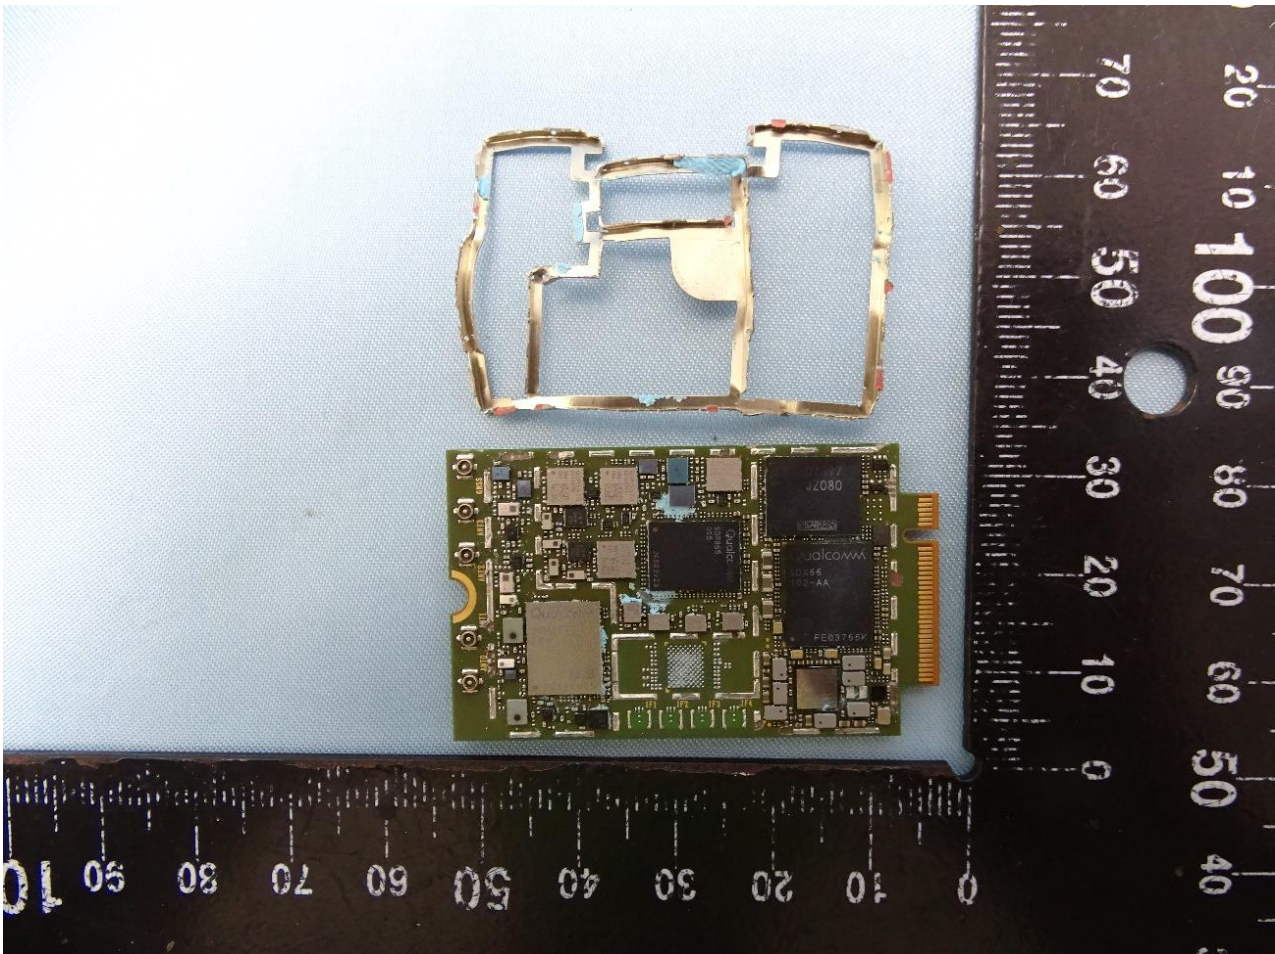

2. Internal Photograph of the EUT

5G/ LTE M.2 Data Card (Brand Name: Telit / Model Name: FN980)

3. Photograph of the Fixture

Fixture 1

Fixture 2

WWAN Antenna

GPS Antenna

————THE END————