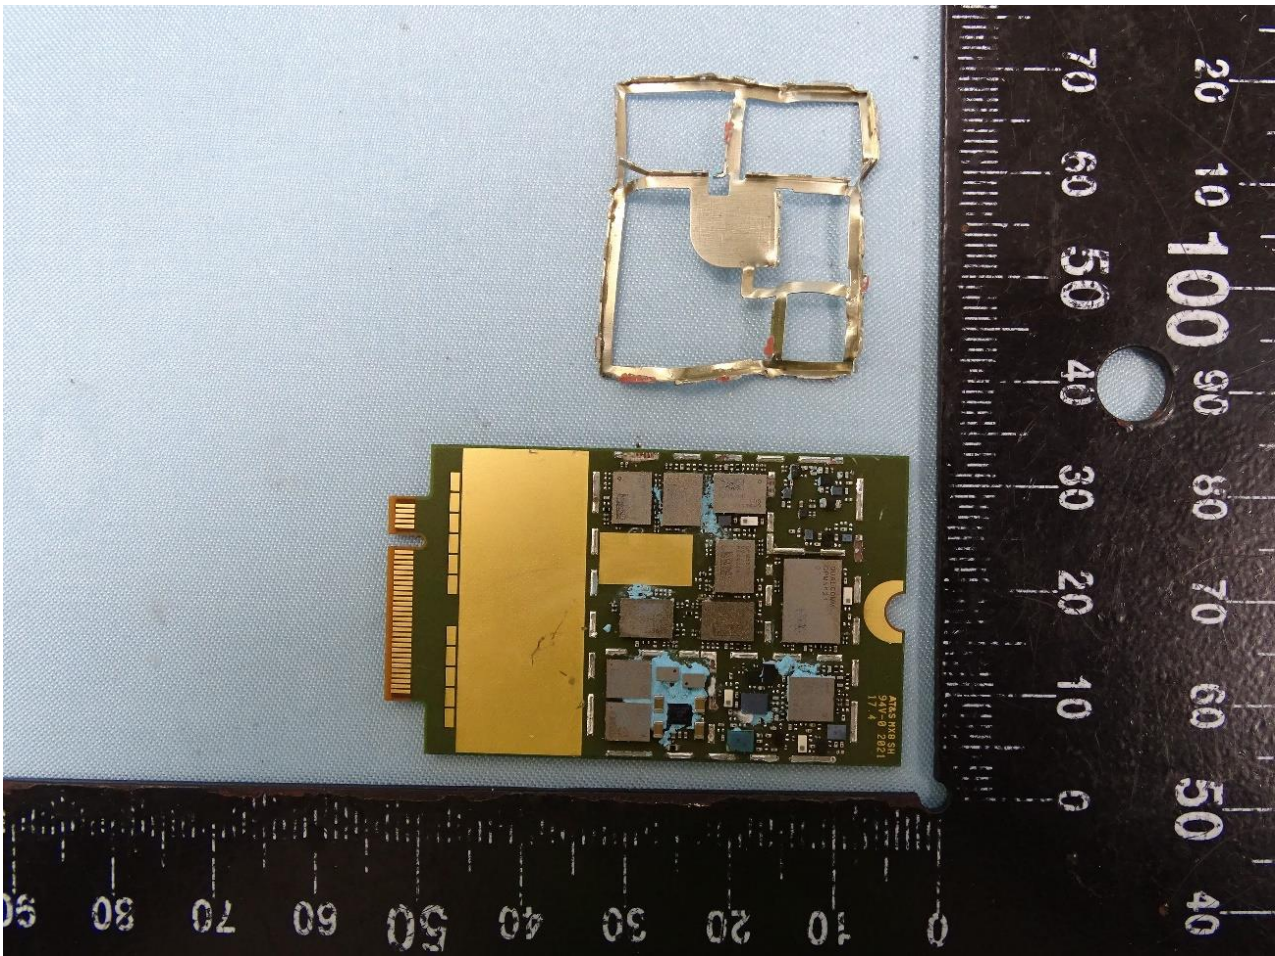

2. Internal Photograph of the EUT

5G/ LTE M.2 Data Card (Brand Name: Telit / Model Name: FN980)

3. Photograph of the Fixture

Fixture 1

Fixture 2

WWAN Antenna

GPS Antenna

————THE END————