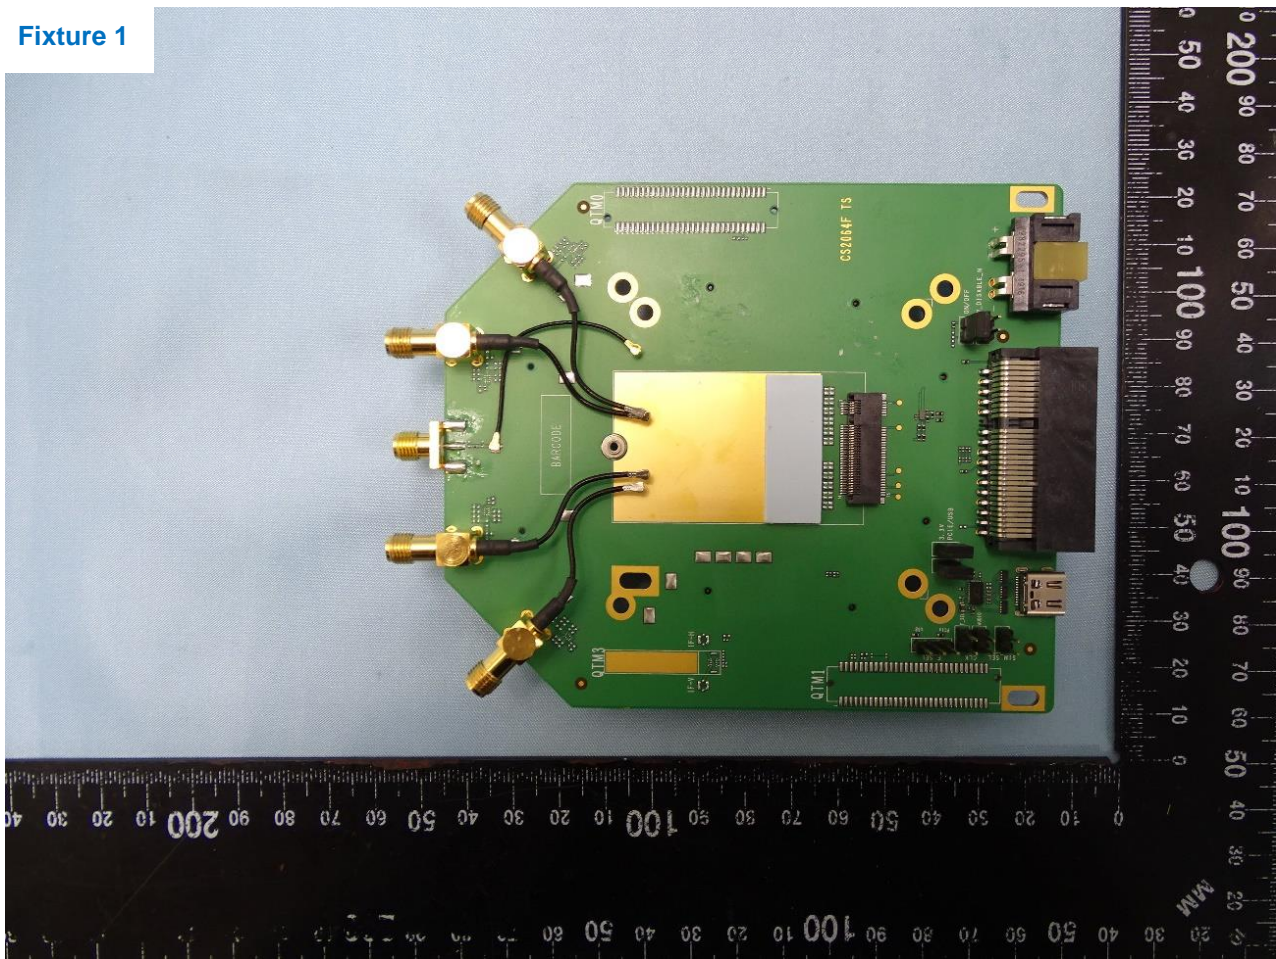

2. Internal Photograph of the EUT

5G/ LTE M.2 Data Card (Brand Name: Telit / Model Name: FN980)

3. Photograph of the Fixture

Fixture 1

Fixture 2

WWAN Antenna

GPS Antenna

————THE END————