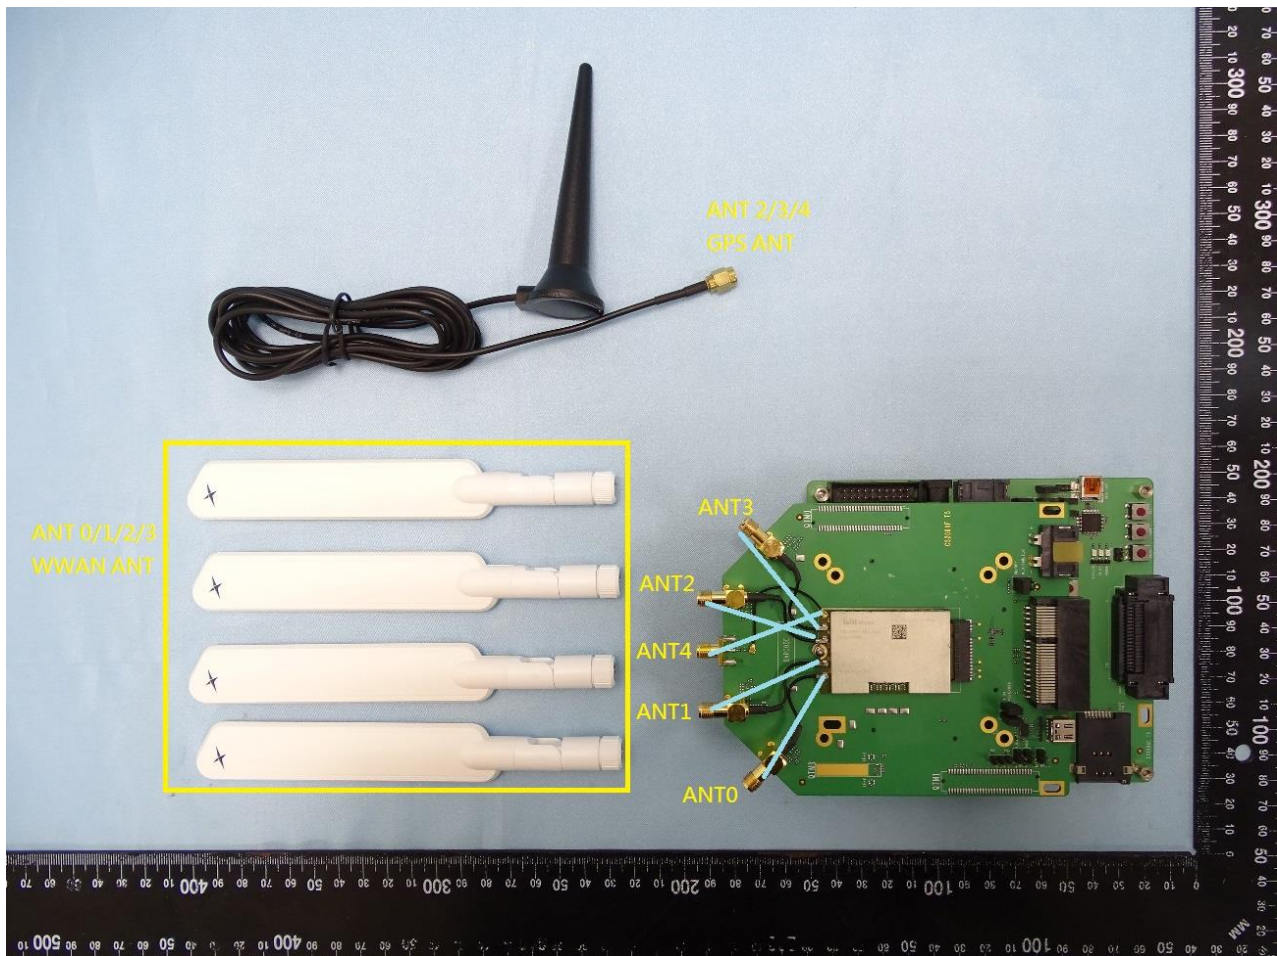

2. Internal Photograph of the EUT

5G/ LTE M.2 Data Card (Brand Name: Telit / Model Name: FN980)

3. Photograph of the Fixture

Fixture 1

Fixture 2

WWAN Antenna

GPS Antenna

————THE END————