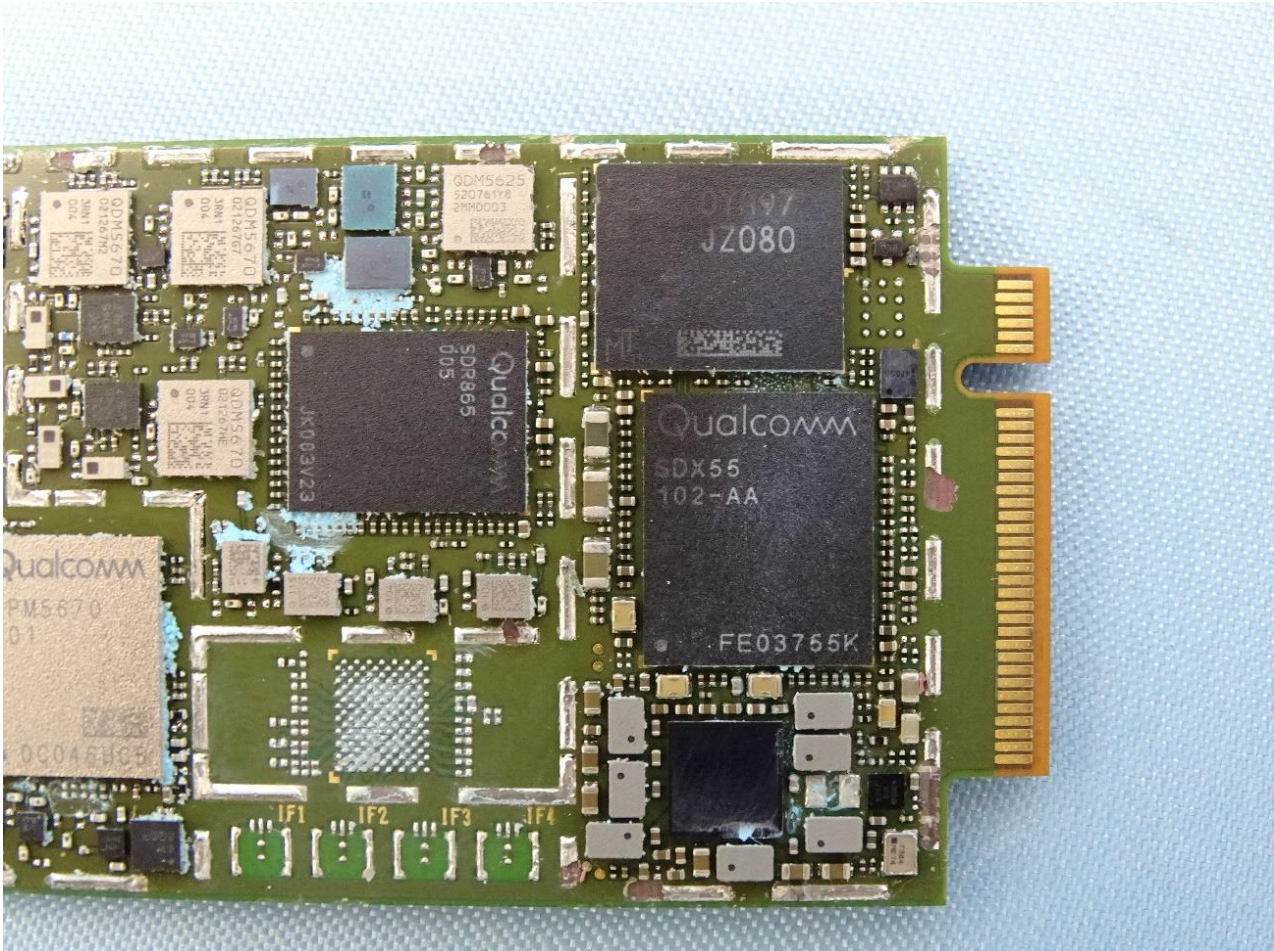

2. Internal Photograph of the EUT

5G/ LTE M.2 Data Card (Brand Name: Telit / Model Name: FN980)

3. Photograph of the Fixture

Fixture 1

Fixture 2

WWAN Antenna

GPS Antenna

————THE END————