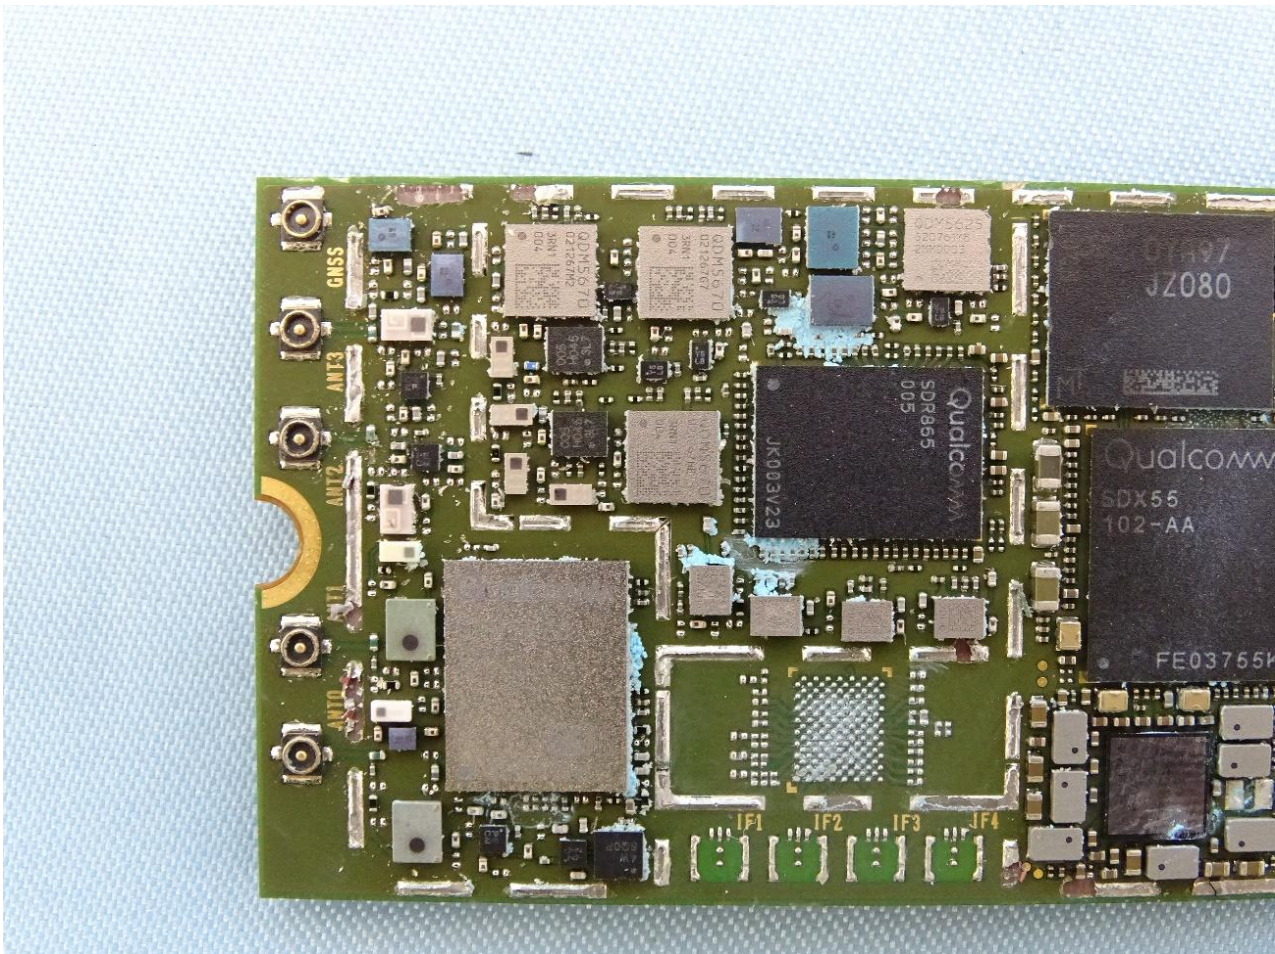

2. Internal Photograph of the EUT

5G/ LTE M.2 Data Card (Brand Name: Telit / Model Name: FN980)

3. Photograph of the Fixture

Fixture 1

Fixture 2

WWAN Antenna

GPS Antenna

————THE END————