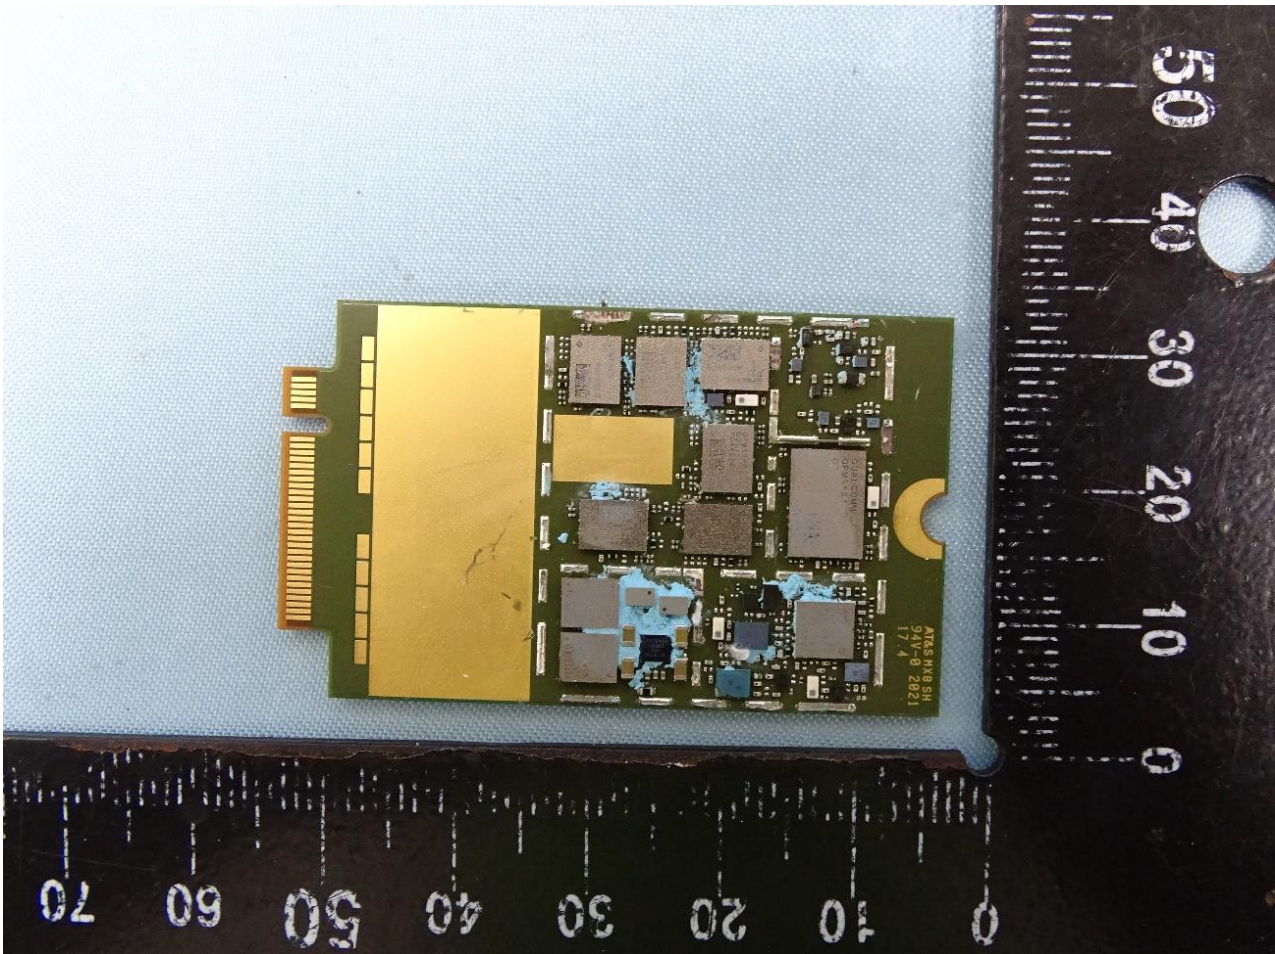

2. Internal Photograph of the EUT

5G/ LTE M.2 Data Card (Brand Name: Telit / Model Name: FN980)

3. Photograph of the Fixture

Fixture 1

Fixture 2

WWAN Antenna

GPS Antenna

————THE END————