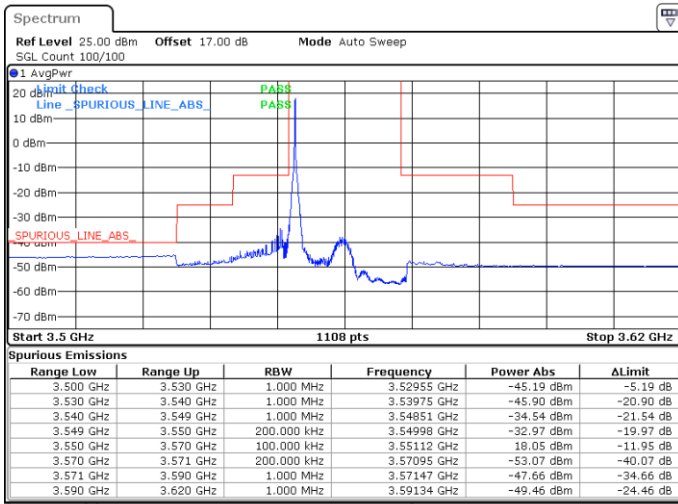

Middle Channel / FullIRB

N/A

Date: 20.APR.2020 21:15:46

LTE Band 48 / 15MHz

64QAM

Highest Channel / 1RB0

Highest Channel / 1RBmax

Date: 20.APR.2020 21:10:14

Date: 20.APR.2020 21:35:07

Highest Channel / FullIRB

N/A

Date: 20.APR.2020 21:22:40

LTE Band 48 / 20MHz

64QAM

Lowest Channel / 1RB0

Lowest Channel / 1RBmax