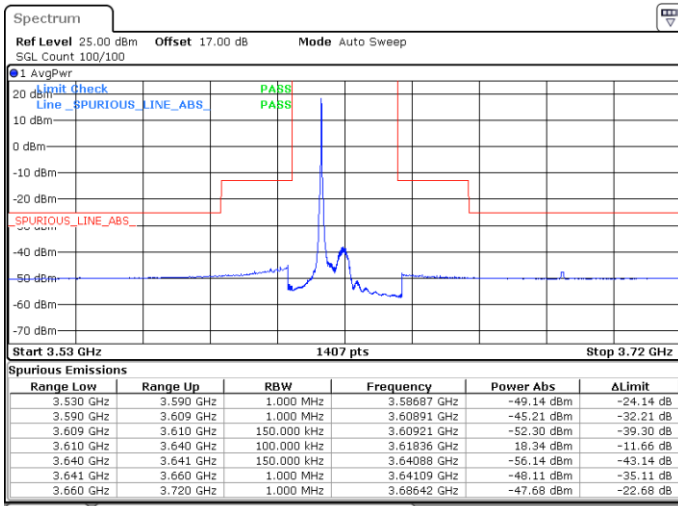

Date: 20.APR.2020 20:42:11

LTE Band 48 / 15MHz

64QAM

Lowest Channel / 1RB0

Lowest Channel / 1RBmax

Date: 20.APR.2020 21:01:57

Date: 20.APR.2020 21:26:49

Lowest Channel / FullIRB

N/A

Date: 20.APR.2020 21:14:23

LTE Band 48 / 15MHz

64QAM

Middle Channel / 1RB0

Middle Channel / 1RBmax

Date: 20.APR.2020 21:03:20

Date: 20.APR.2020 21:28:13

Middle Channel / FullIRB

N/A

Date: 20.APR.2020 21:15:46

LTE Band 48 / 15MHz

64QAM

Highest Channel / 1RB0

Highest Channel / 1RBmax

Date: 20.APR.2020 21:10:14

Date: 20.APR.2020 21:35:07

Highest Channel / FullIRB

N/A

Date: 20.APR.2020 21:22:40

LTE Band 48 / 20MHz

64QAM

Lowest Channel / 1RB0

Lowest Channel / 1RBmax