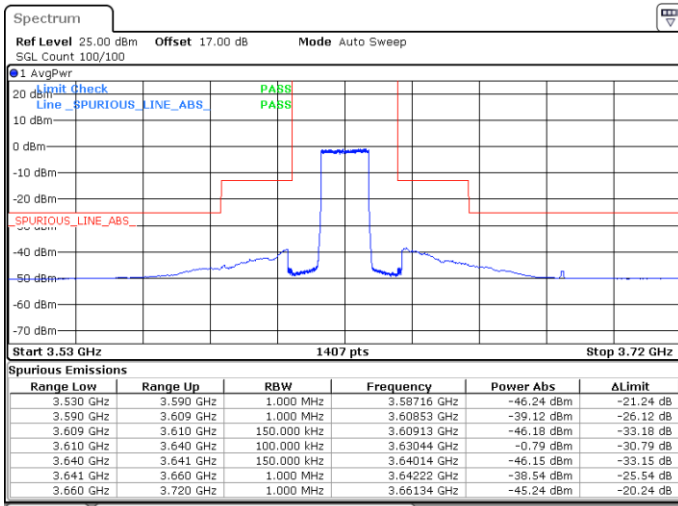

Date: 20.APR.2020 20:42:11

LTE Band 48 / 15MHz

64QAM

Lowest Channel / 1RB0

Lowest Channel / 1RBmax

Date: 20.APR.2020 21:01:57

Date: 20.APR.2020 21:26:49

Lowest Channel / FullIRB

N/A

Date: 20.APR.2020 21:14:23

LTE Band 48 / 15MHz

64QAM

Middle Channel / 1RB0

Middle Channel / 1RBmax

Date: 20.APR.2020 21:03:20

Date: 20.APR.2020 21:28:13

Middle Channel / FullIRB

N/A

Date: 20.APR.2020 21:15:46

LTE Band 48 / 15MHz

64QAM

Highest Channel / 1RB0

Highest Channel / 1RBmax

Date: 20.APR.2020 21:10:14

Date: 20.APR.2020 21:35:07

Highest Channel / FullIRB

N/A

Date: 20.APR.2020 21:22:40

LTE Band 48 / 20MHz

64QAM

Lowest Channel / 1RB0

Lowest Channel / 1RBmax