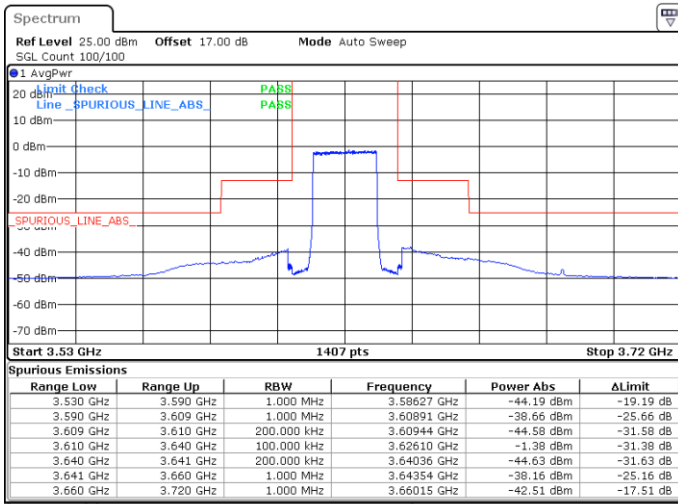

LTE Band 48 / 20MHz

16QAM

Lowest Channel / 1RB0

Lowest Channel / 1RBmax

Date: 20.APR.2020 21:50:26

Date: 20.APR.2020 22:02:55

Lowest Channel / FullIRB

N/A

Date: 21.APR.2020 19:05:09

LTE Band 48 / 20MHz

16QAM

Middle Channel / 1RB0

Middle Channel / 1RBmax

Date: 20.APR.2020 21:54:35

Date: 20.APR.2020 22:07:04

Middle Channel / FullIRB

N/A

Date: 20.APR.2020 21:42:05

LTE Band 48 / 20MHz

16QAM

Highest Channel / 1RB0

Highest Channel / 1RBmax

Date: 20.APR.2020 21:58:43

Date: 20.APR.2020 22:11:12

Highest Channel / FullIRB

N/A

Date: 21.APR.2020 19:03:56

LTE Band 48 / 5MHz

64QAM

Lowest Channel / 1RB0

Lowest Channel / 1RBmax

Date: 20.APR.2020 19:46:57