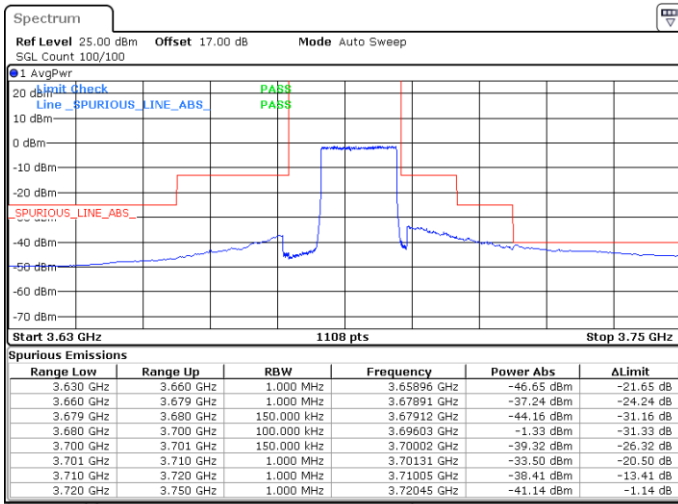

Date: 20.APR.2020 20:42:11

LTE Band 48 / 15MHz

64QAM

Lowest Channel / 1RB0

Lowest Channel / 1RBmax

Date: 20.APR.2020 21:01:57

Date: 20.APR.2020 21:26:49

Lowest Channel / FullIRB

N/A

Date: 20.APR.2020 21:14:23

LTE Band 48 / 15MHz

64QAM

Middle Channel / 1RB0

Middle Channel / 1RBmax

Date: 20.APR.2020 21:03:20

Date: 20.APR.2020 21:28:13

Middle Channel / FullIRB

N/A

Date: 20.APR.2020 21:15:46

LTE Band 48 / 15MHz

64QAM

Highest Channel / 1RB0

Highest Channel / 1RBmax

Date: 20.APR.2020 21:10:14

Date: 20.APR.2020 21:35:07

Highest Channel / FullIRB

N/A

Date: 20.APR.2020 21:22:40

LTE Band 48 / 20MHz

64QAM

Lowest Channel / 1RB0

Lowest Channel / 1RBmax