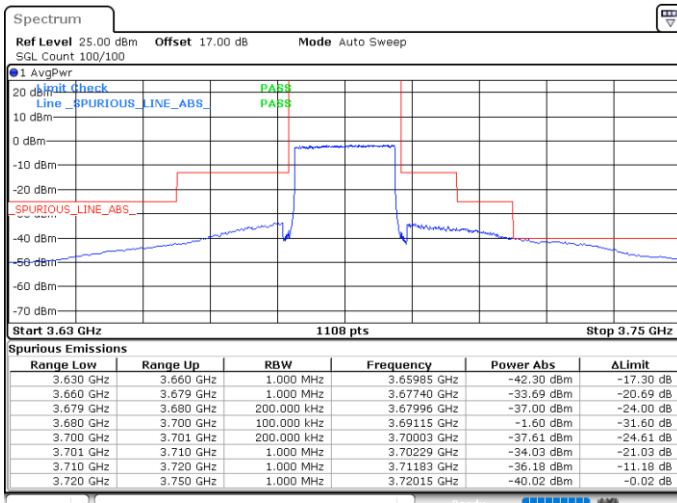

Date: 21.APR.2020 19:05:09

LTE Band 48 / 20MHz

16QAM

Middle Channel / 1RB0

Middle Channel / 1RBmax

Date: 20.APR.2020 21:54:35

Date: 20.APR.2020 22:07:04

Middle Channel / FullIRB

N/A

Date: 20.APR.2020 21:42:05

LTE Band 48 / 20MHz

16QAM

Highest Channel / 1RB0

Highest Channel / 1RBmax

Date: 20.APR.2020 21:58:43

Date: 20.APR.2020 22:11:12

Highest Channel / FullIRB

N/A

Date: 21.APR.2020 19:03:56

LTE Band 48 / 5MHz

64QAM

Lowest Channel / 1RB0

Lowest Channel / 1RBmax

Date: 20.APR.2020 19:46:57