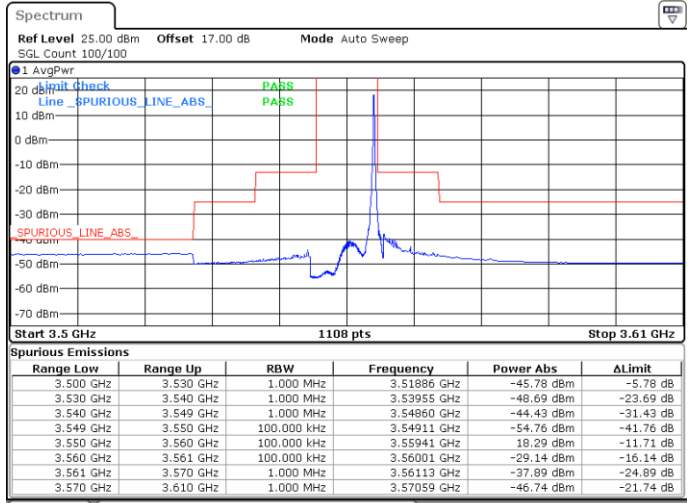

Date: 20.APR.2020 19:48:20

Date: 20.APR.2020 20:13:21

Middle Channel / FullIRB

N/A

Date: 20.APR.2020 20:00:50

LTE Band 48 / 5MHz

64QAM

Highest Channel / 1RB0

Highest Channel / 1RBmax

Date: 20.APR.2020 19:55:17

Date: 20.APR.2020 20:20:17

Highest Channel / FullIRB

N/A

Date: 20.APR.2020 20:07:47

LTE Band 48 / 10MHz

64QAM

Lowest Channel / 1RB0

Lowest Channel / 1RBmax

Date: 20.APR.2020 20:21:40

Date: 20.APR.2020 20:46:40

Lowest Channel / FullIRB

N/A

Date: 20.APR.2020 20:34:10

LTE Band 48 / 10MHz