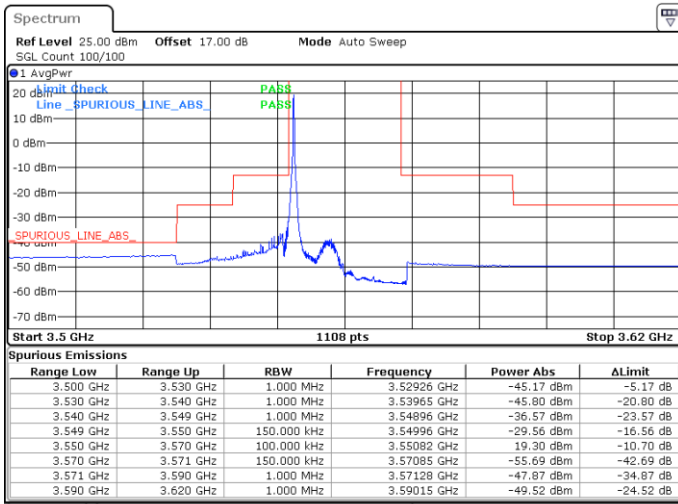

Date: 20.APR.2020 20:52:14

Middle Channel / FullIRB

N/A

Date: 20.APR.2020 20:39:44

LTE Band 48 / 10MHz

16QAM

Highest Channel / 1RB0

Highest Channel / 1RBmax

Date: 20.APR.2020 20:31:24

Date: 20.APR.2020 20:56:24

Highest Channel / FullIRB

N/A

Date: 20.APR.2020 20:43:54

LTE Band 48 / 15MHz

16QAM

Lowest Channel / 1RB0

Lowest Channel / 1RBmax

Date: 20.APR.2020 21:00:34

Date: 20.APR.2020 21:25:26

Lowest Channel / FullIRB

N/A

Date: 20.APR.2020 21:13:00

LTE Band 48 / 15MHz

16QAM

Middle Channel / 1RB0

Middle Channel / 1RBmax

Date: 20.APR.2020 21:04:42

Date: 20.APR.2020 21:29:36

Middle Channel / FullIRB

N/A

Date: 20.APR.2020 21:17:09

LTE Band 48 / 15MHz