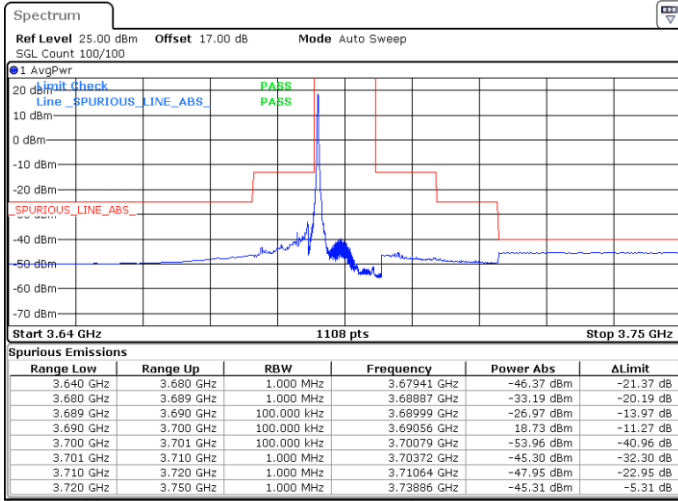

Lowest Channel / FullIRB

N/A

Date: 20.APR.2020 20:35:34

LTE Band 48 / 10MHz

16QAM

MiddleChannel / 1RB0

Middle Channel / 1RBmax

Date: 20.APR.2020 20:27:14

Date: 20.APR.2020 20:52:14

Middle Channel / FullIRB

N/A

Date: 20.APR.2020 20:39:44

LTE Band 48 / 10MHz

16QAM

Highest Channel / 1RB0

Highest Channel / 1RBmax

Date: 20.APR.2020 20:31:24

Date: 20.APR.2020 20:56:24

Highest Channel / FullIRB

N/A

Date: 20.APR.2020 20:43:54

LTE Band 48 / 15MHz

16QAM

Lowest Channel / 1RB0

Lowest Channel / 1RBmax

Date: 20.APR.2020 21:00:34

Date: 20.APR.2020 21:25:26

Lowest Channel / FullIRB

N/A

Date: 20.APR.2020 21:13:00

LTE Band 48 / 15MHz

16QAM