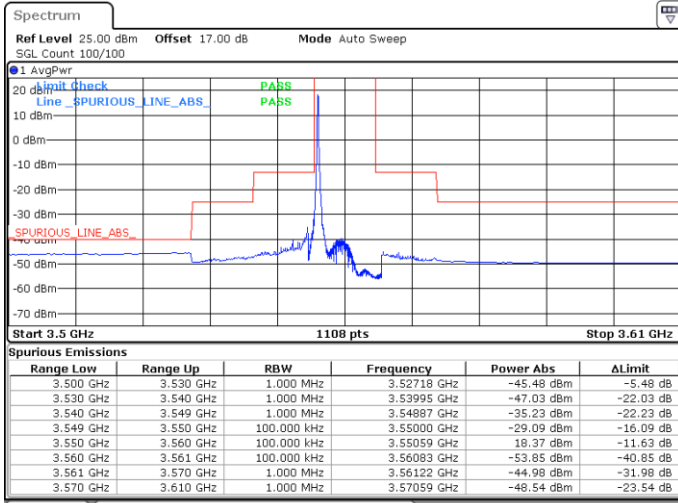

Date: 20.APR.2020 19:48:20

Date: 20.APR.2020 20:13:21

Middle Channel / FullIRB

N/A

Date: 20.APR.2020 20:00:50

LTE Band 48 / 5MHz

64QAM

Highest Channel / 1RB0

Highest Channel / 1RBmax

Date: 20.APR.2020 19:55:17

Date: 20.APR.2020 20:20:17

Highest Channel / FullIRB

N/A

Date: 20.APR.2020 20:07:47

LTE Band 48 / 10MHz

64QAM

Lowest Channel / 1RB0

Lowest Channel / 1RBmax

Date: 20.APR.2020 20:21:40

Date: 20.APR.2020 20:46:40

Lowest Channel / FullIRB

N/A

Date: 20.APR.2020 20:34:10

LTE Band 48 / 10MHz