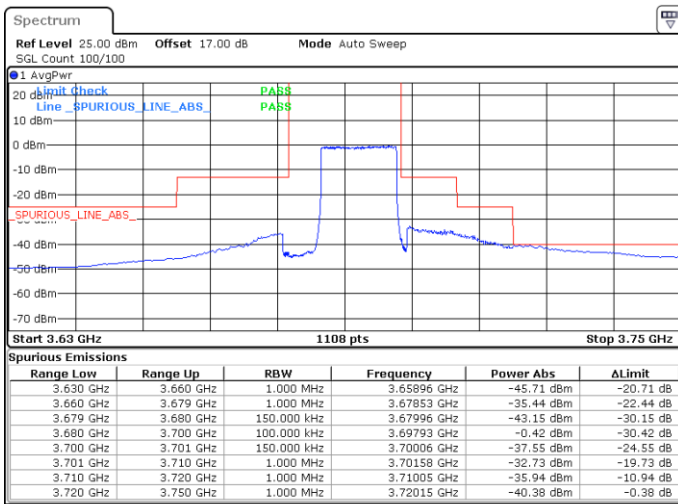

Lowest Channel / 1RBmax

Date: 20.APR.2020 21:00:34

Date: 20.APR.2020 21:25:26

Lowest Channel / FullIRB

N/A

Date: 20.APR.2020 21:13:00

LTE Band 48 / 15MHz

16QAM

Middle Channel / 1RB0

Middle Channel / 1RBmax

Date: 20.APR.2020 21:04:42

Date: 20.APR.2020 21:29:36

Middle Channel / FullIRB

N/A

Date: 20.APR.2020 21:17:09

LTE Band 48 / 15MHz

16QAM

Highest Channel / 1RB0

Highest Channel / 1RBmax

Date: 20.APR.2020 21:08:51

Date: 20.APR.2020 21:33:44

Highest Channel / FullIRB

N/A

Date: 20.APR.2020 21:21:17

LTE Band 48 / 20MHz

16QAM

Lowest Channel / 1RB0

Lowest Channel / 1RBmax

Date: 20.APR.2020 21:50:26

Date: 20.APR.2020 22:02:55

Lowest Channel / FullIRB

N/A