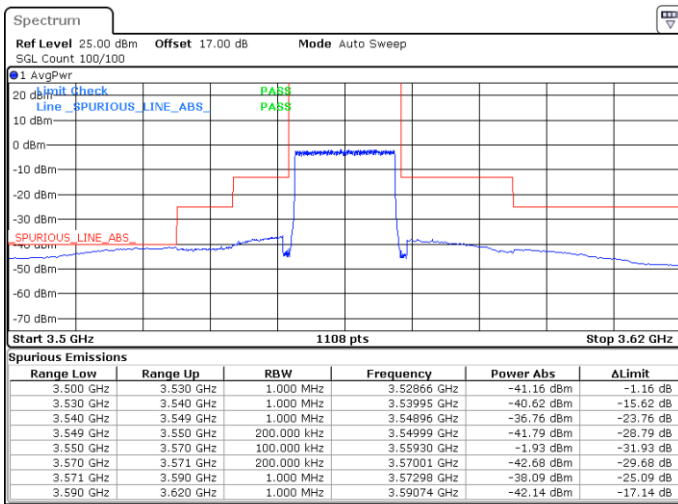

Lowest Channel / FullIRB

N/A

Date: 20.APR.2020 21:36:32