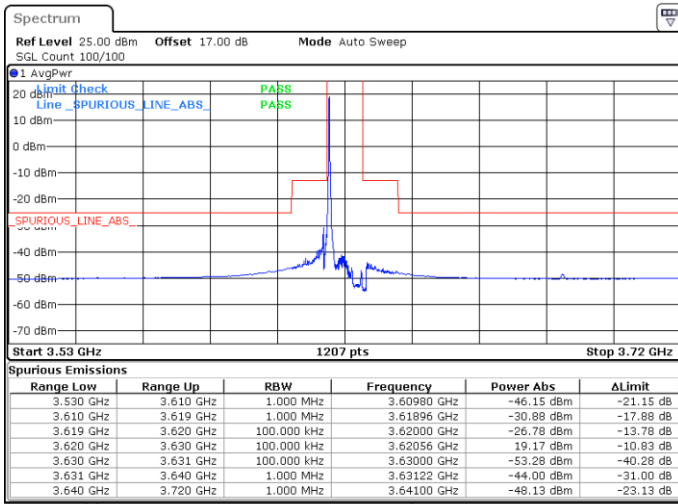

N/A

Date: 20.APR.2020 20:06:24

LTE Band 48 / 10MHz

16QAM

Lowest Channel / 1RB0

Lowest Channel / 1RBmax

Date: 20.APR.2020 20:23:04

Date: 20.APR.2020 20:48:03

Lowest Channel / FullIRB

N/A

Date: 20.APR.2020 20:35:34

LTE Band 48 / 10MHz

16QAM

MiddleChannel / 1RB0

Middle Channel / 1RBmax

Date: 20.APR.2020 20:27:14

Date: 20.APR.2020 20:52:14

Middle Channel / FullIRB

N/A

Date: 20.APR.2020 20:39:44

LTE Band 48 / 10MHz

16QAM

Highest Channel / 1RB0

Highest Channel / 1RBmax