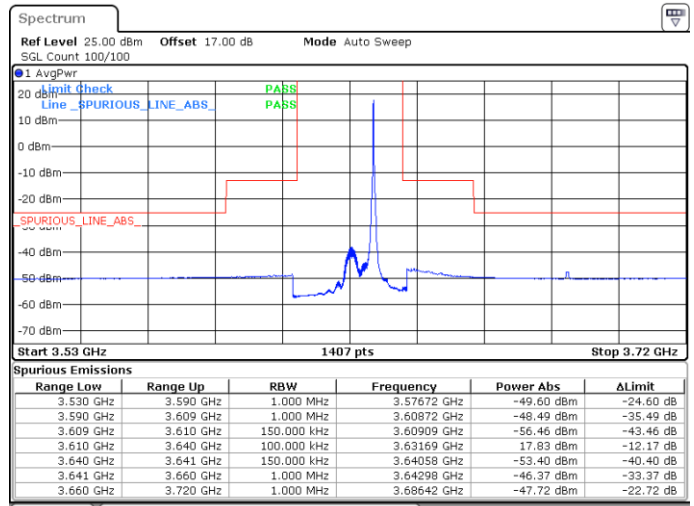

Date: 20.APR.2020 20:42:11

LTE Band 48 / 15MHz

64QAM

Lowest Channel / 1RB0

Lowest Channel / 1RBmax

Date: 20.APR.2020 21:01:57

Date: 20.APR.2020 21:26:49

Lowest Channel / FullIRB

N/A

Date: 20.APR.2020 21:14:23

LTE Band 48 / 15MHz

64QAM

Middle Channel / 1RB0

Middle Channel / 1RBmax

Date: 20.APR.2020 21:03:20

Date: 20.APR.2020 21:28:13

Middle Channel / FullIRB

N/A

Date: 20.APR.2020 21:15:46

LTE Band 48 / 15MHz

64QAM

Highest Channel / 1RB0

Highest Channel / 1RBmax

Date: 20.APR.2020 21:10:14

Date: 20.APR.2020 21:35:07

Highest Channel / FullIRB

N/A

Date: 20.APR.2020 21:22:40

LTE Band 48 / 20MHz

64QAM

Lowest Channel / 1RB0

Lowest Channel / 1RBmax