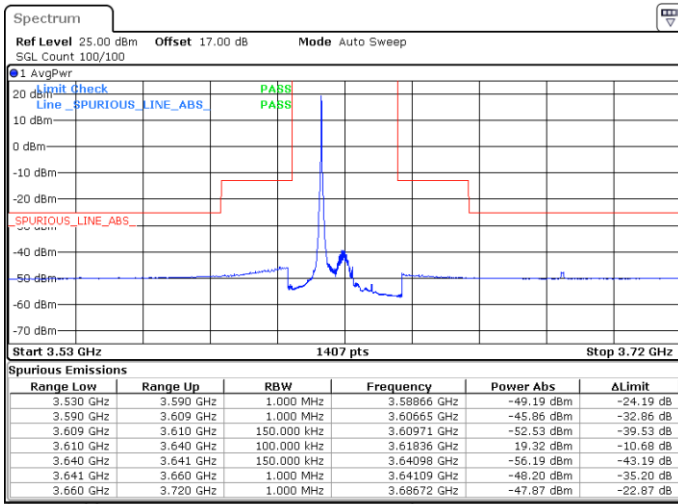

Date: 20.APR.2020 20:31:24

Date: 20.APR.2020 20:56:24

Highest Channel / FullIRB

N/A

Date: 20.APR.2020 20:43:54

LTE Band 48 / 15MHz

16QAM

Lowest Channel / 1RB0

Lowest Channel / 1RBmax

Date: 20.APR.2020 21:00:34

Date: 20.APR.2020 21:25:26

Lowest Channel / FullIRB

N/A

Date: 20.APR.2020 21:13:00

LTE Band 48 / 15MHz

16QAM

Middle Channel / 1RB0

Middle Channel / 1RBmax

Date: 20.APR.2020 21:04:42

Date: 20.APR.2020 21:29:36

Middle Channel / FullIRB

N/A

Date: 20.APR.2020 21:17:09

LTE Band 48 / 15MHz