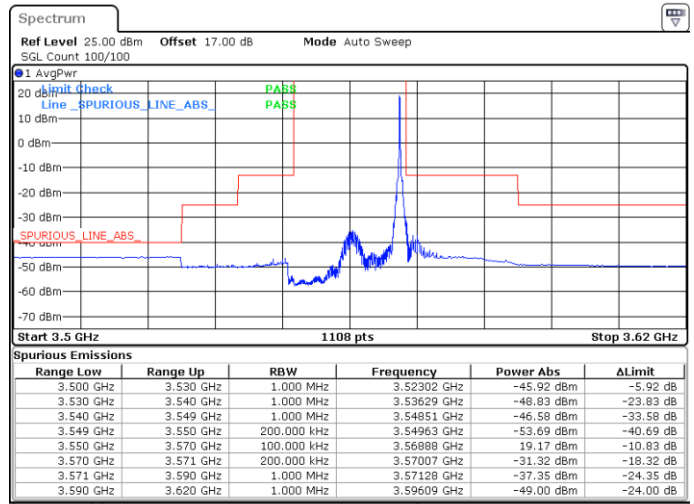

Date: 20.APR.2020 22:01:30