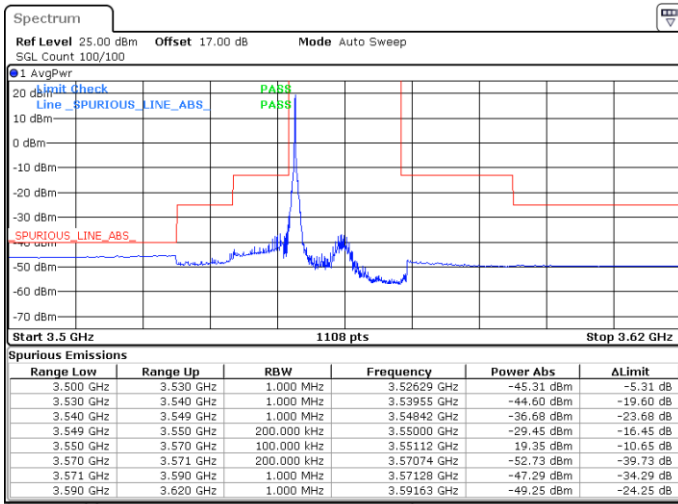

Middle Channel / 1RB0

Middle Channel / 1RBmax

Date: 20.APR.2020 21:04:42

Date: 20.APR.2020 21:29:36

Middle Channel / FullIRB

N/A

Date: 20.APR.2020 21:17:09

LTE Band 48 / 15MHz

16QAM

Highest Channel / 1RB0

Highest Channel / 1RBmax

Date: 20.APR.2020 21:08:51

Date: 20.APR.2020 21:33:44

Highest Channel / FullIRB

N/A

Date: 20.APR.2020 21:21:17

LTE Band 48 / 20MHz

16QAM

Lowest Channel / 1RB0

Lowest Channel / 1RBmax

Date: 20.APR.2020 21:50:26

Date: 20.APR.2020 22:02:55

Lowest Channel / FullIRB

N/A