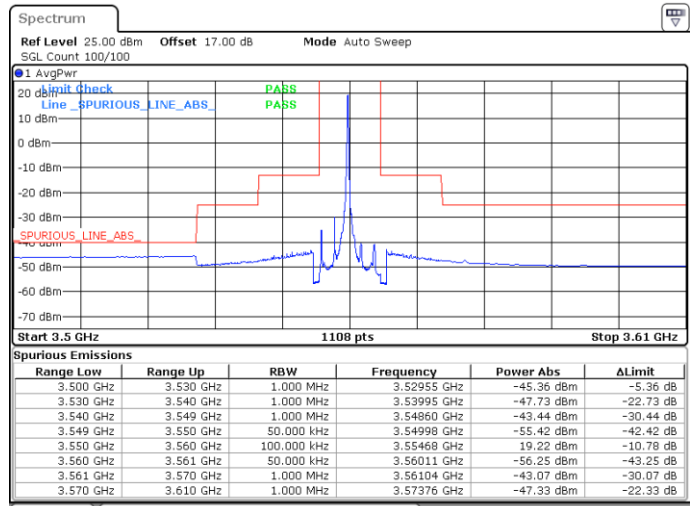

Date: 20.APR.2020 20:10:34