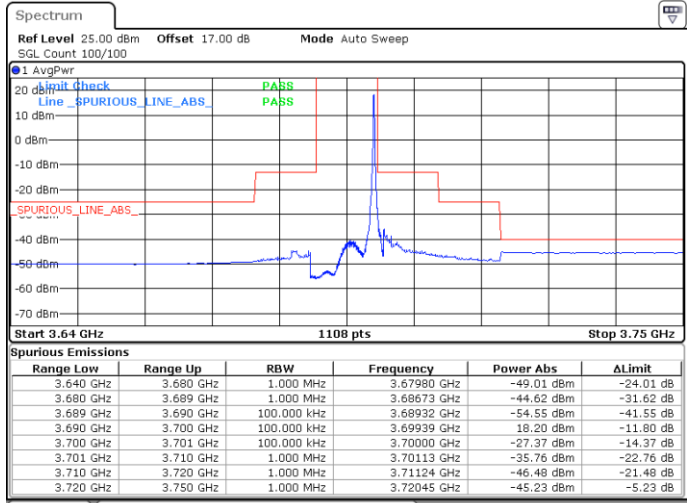

Lowest Channel / 1RB0

Lowest Channel / 1RBmax

Date: 20.APR.2020 20:21:40

Date: 20.APR.2020 20:46:40

Lowest Channel / FullIRB

N/A

Date: 20.APR.2020 20:34:10

LTE Band 48 / 10MHz

LTE Band 48 / 10MHz

64QAM

Highest Channel / 1RB0

Highest Channel / 1RBmax

Date: 20.APR.2020 20:30:01

Date: 20.APR.2020 20:55:00

Highest Channel / FullIRB

N/A

Date: 20.APR.2020 20:42:11

LTE Band 48 / 15MHz

64QAM

Lowest Channel / 1RB0

Lowest Channel / 1RBmax

Date: 20.APR.2020 21:01:57

Date: 20.APR.2020 21:26:49

Lowest Channel / FullIRB