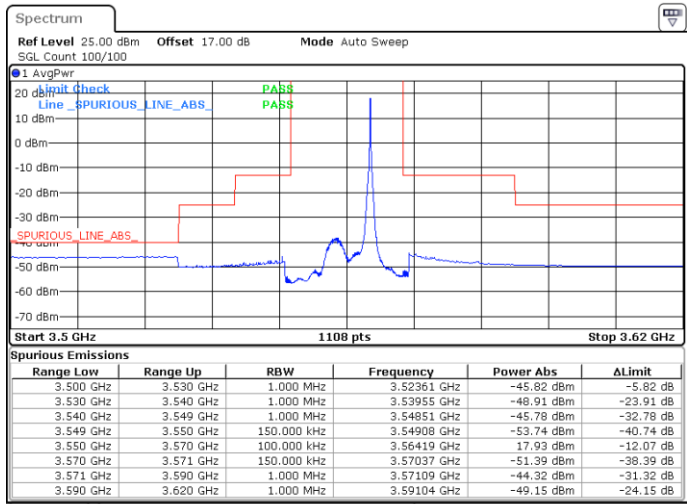

LTE Band 48 / 10MHz

64QAM

Highest Channel / 1RB0

Highest Channel / 1RBmax

Date: 20.APR.2020 20:30:01

Date: 20.APR.2020 20:55:00

Highest Channel / FullIRB

N/A

Date: 20.APR.2020 20:42:11

LTE Band 48 / 15MHz

64QAM

Lowest Channel / 1RB0

Lowest Channel / 1RBmax

Date: 20.APR.2020 21:01:57

Date: 20.APR.2020 21:26:49

Lowest Channel / FullIRB