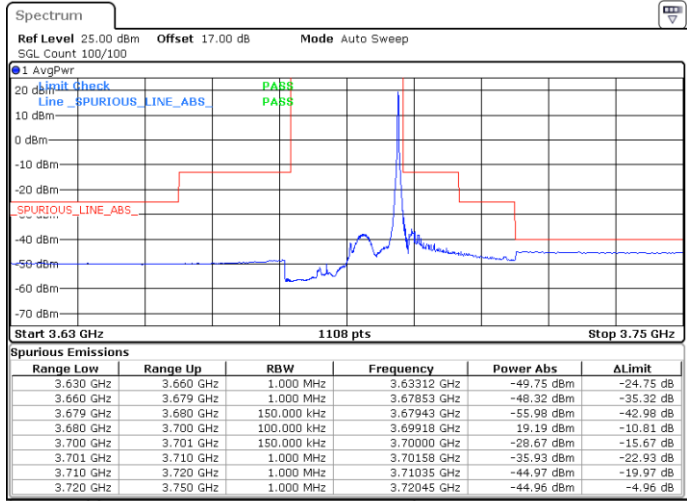

Middle Channel / FullIRB

N/A

Date: 20.APR.2020 21:18:31

LTE Band 48 / 15MHz

QPSK

Highest Channel / 1RB0

Highest Channel / 1RBmax

Date: 20.APR.2020 21:07:28

Date: 20.APR.2020 21:32:21

Highest Channel / FullIRB

N/A

Date: 20.APR.2020 21:19:54

LTE Band 48 / 20MHz

QPSK

Lowest Channel / 1RB0

Lowest Channel / 1RBmax