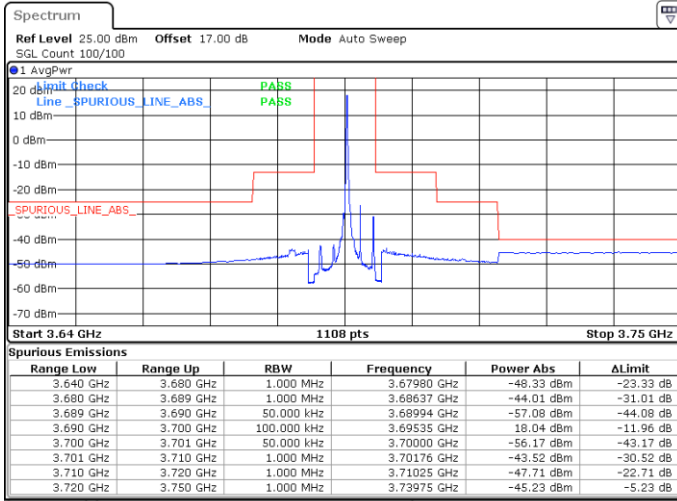

Date: 20.APR.2020 20:11:57

Lowest Channel / FullIRB

N/A

Date: 20.APR.2020 19:59:27

LTE Band 48 / 5MHz

64QAM

Middle Channel / 1RB0

Middle Channel / 1RBmax

Date: 20.APR.2020 19:48:20

Date: 20.APR.2020 20:13:21

Middle Channel / FullIRB

N/A

Date: 20.APR.2020 20:00:50

LTE Band 48 / 5MHz

64QAM

Highest Channel / 1RB0

Highest Channel / 1RBmax

Date: 20.APR.2020 19:55:17

Date: 20.APR.2020 20:20:17

Highest Channel / FullIRB

N/A

Date: 20.APR.2020 20:07:47

LTE Band 48 / 10MHz

64QAM

Lowest Channel / 1RB0

Lowest Channel / 1RBmax

Date: 20.APR.2020 20:21:40

Date: 20.APR.2020 20:46:40

Lowest Channel / FullIRB

N/A

Date: 20.APR.2020 20:34:10

LTE Band 48 / 10MHz