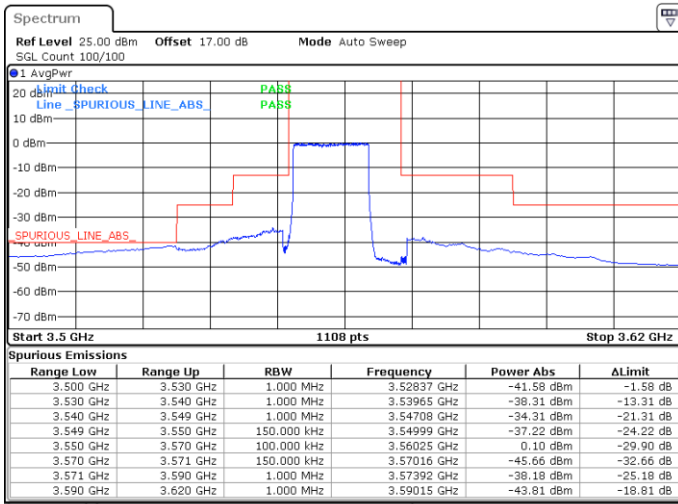

Date: 20.APR.2020 20:31:24

Date: 20.APR.2020 20:56:24

Highest Channel / FullIRB

N/A

Date: 20.APR.2020 20:43:54

LTE Band 48 / 15MHz

16QAM

Lowest Channel / 1RB0

Lowest Channel / 1RBmax

Date: 20.APR.2020 21:00:34

Date: 20.APR.2020 21:25:26

Lowest Channel / FullIRB

N/A

Date: 20.APR.2020 21:13:00

LTE Band 48 / 15MHz

16QAM

Middle Channel / 1RB0

Middle Channel / 1RBmax

Date: 20.APR.2020 21:04:42

Date: 20.APR.2020 21:29:36

Middle Channel / FullIRB

N/A

Date: 20.APR.2020 21:17:09

LTE Band 48 / 15MHz