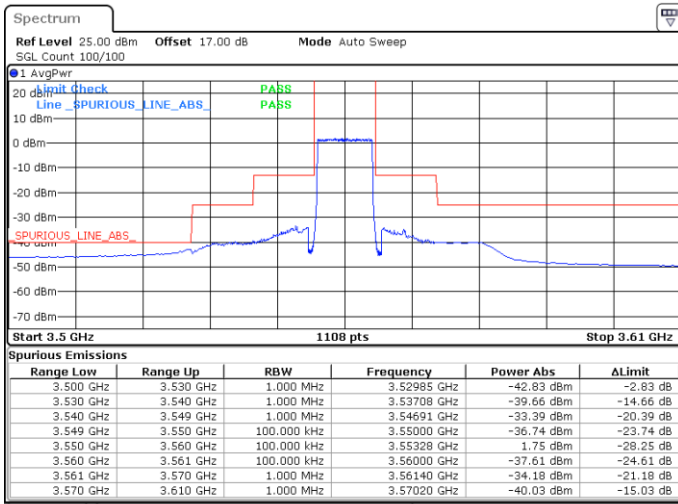

Date: 20.APR.2020 20:02:14

LTE Band 48 / 5MHz

16QAM

Highest Channel / 1RB0

Highest Channel / 1RBmax

Date: 20.APR.2020 19:53:54

Date: 20.APR.2020 20:18:54

Highest Channel / FullIRB

N/A

Date: 20.APR.2020 20:06:24

LTE Band 48 / 10MHz

16QAM

Lowest Channel / 1RB0

Lowest Channel / 1RBmax

Date: 20.APR.2020 20:23:04

Date: 20.APR.2020 20:48:03

Lowest Channel / FullIRB

N/A

Date: 20.APR.2020 20:35:34

LTE Band 48 / 10MHz

16QAM

MiddleChannel / 1RB0

Middle Channel / 1RBmax

Date: 20.APR.2020 20:27:14

Date: 20.APR.2020 20:52:14

Middle Channel / FullIRB

N/A

Date: 20.APR.2020 20:39:44

LTE Band 48 / 10MHz

16QAM

Highest Channel / 1RB0

Highest Channel / 1RBmax