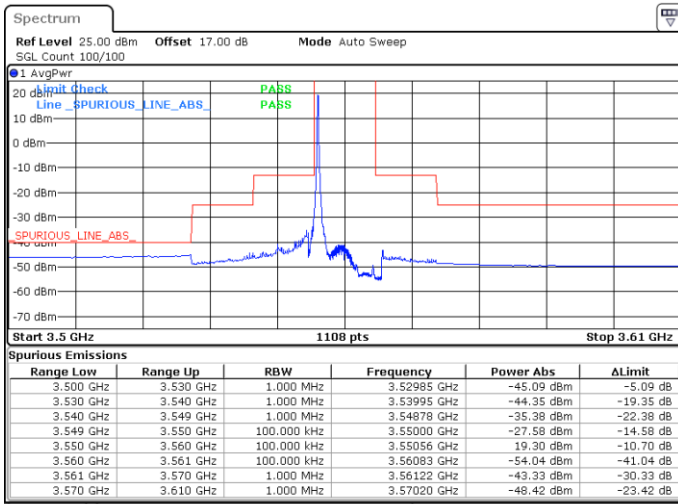

Date: 20.APR.2020 20:02:14

LTE Band 48 / 5MHz

16QAM

Highest Channel / 1RB0

Highest Channel / 1RBmax

Date: 20.APR.2020 19:53:54

Date: 20.APR.2020 20:18:54

Highest Channel / FullIRB

N/A

Date: 20.APR.2020 20:06:24

LTE Band 48 / 10MHz

16QAM

Lowest Channel / 1RB0

Lowest Channel / 1RBmax

Date: 20.APR.2020 20:23:04

Date: 20.APR.2020 20:48:03

Lowest Channel / FullIRB

N/A

Date: 20.APR.2020 20:35:34

LTE Band 48 / 10MHz

16QAM

MiddleChannel / 1RB0

Middle Channel / 1RBmax

Date: 20.APR.2020 20:27:14

Date: 20.APR.2020 20:52:14

Middle Channel / FullIRB

N/A

Date: 20.APR.2020 20:39:44

LTE Band 48 / 10MHz

16QAM

Highest Channel / 1RB0

Highest Channel / 1RBmax