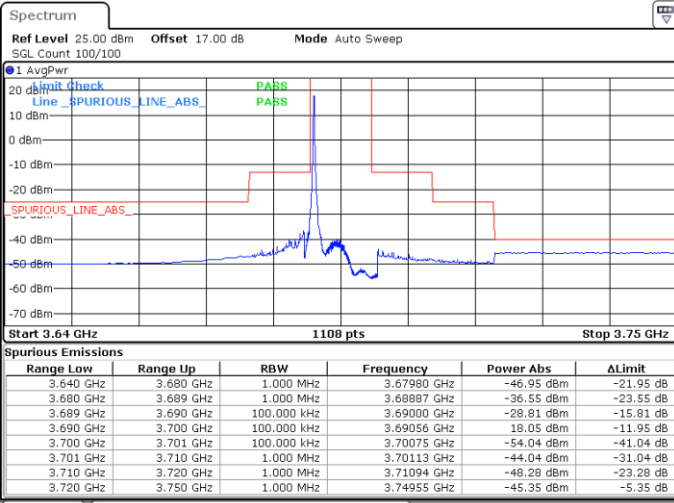

Highest Channel / 1RBmax

Date: 20.APR.2020 19:55:17

Date: 20.APR.2020 20:20:17

Highest Channel / FullIRB

N/A

Date: 20.APR.2020 20:07:47

LTE Band 48 / 10MHz

64QAM

Lowest Channel / 1RB0

Lowest Channel / 1RBmax

Date: 20.APR.2020 20:21:40

Date: 20.APR.2020 20:46:40

Lowest Channel / FullIRB

N/A

Date: 20.APR.2020 20:34:10

LTE Band 48 / 10MHz

64QAM

MiddleChannel / 1RB0

Middle Channel / 1RBmax

Date: 20.APR.2020 20:28:38

Date: 20.APR.2020 20:53:37

Middle Channel / FullIRB

N/A

Date: 20.APR.2020 20:41:08

LTE Band 48 / 10MHz

64QAM

Highest Channel / 1RB0

Highest Channel / 1RBmax

Date: 20.APR.2020 20:30:01

Date: 20.APR.2020 20:55:00

Highest Channel / FullIRB

N/A