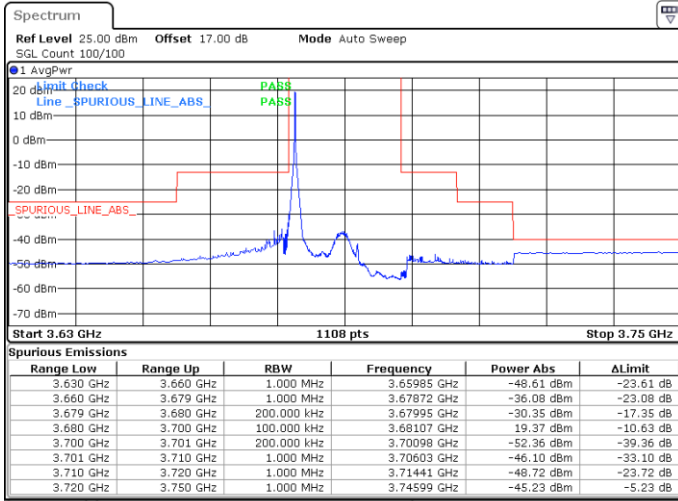

Date: 20.APR.2020 21:51:50

Date: 20.APR.2020 22:04:19

Lowest Channel / FullIRB

N/A

Date: 21.APR.2020 19:06:24

LTE Band 48 / 20MHz

QPSK

Middle Channel / 1RB0

Middle Channel / 1RBmax

Date: 20.APR.2020 21:53:13

Date: 20.APR.2020 22:05:42

Middle Channel / FullRB

N/A

Date: 20.APR.2020 21:40:43

LTE Band 48 / 20MHz

QPSK

Highest Channel / 1RB0

Highest Channel / 1RBmax

Date: 20.APR.2020 22:00:06

Date: 20.APR.2020 22:12:35

Highest Channel / FullIRB

N/A

Date: 20.APR.2020 21:47:37

LTE Band 48 / 5MHz