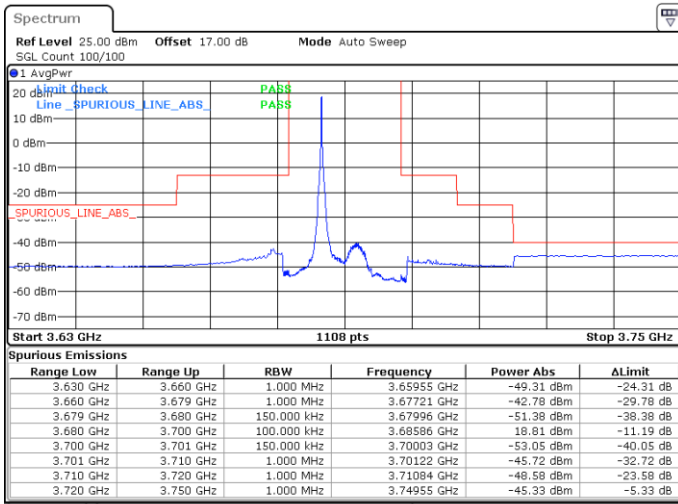

Lowest Channel / 1RBmax

Date: 20.APR.2020 21:00:34

Date: 20.APR.2020 21:25:26

Lowest Channel / FullIRB

N/A

Date: 20.APR.2020 21:13:00

LTE Band 48 / 15MHz

16QAM

Middle Channel / 1RB0

Middle Channel / 1RBmax

Date: 20.APR.2020 21:04:42

Date: 20.APR.2020 21:29:36

Middle Channel / FullIRB

N/A

Date: 20.APR.2020 21:17:09

LTE Band 48 / 15MHz

16QAM

Highest Channel / 1RB0

Highest Channel / 1RBmax

Date: 20.APR.2020 21:08:51

Date: 20.APR.2020 21:33:44

Highest Channel / FullIRB

N/A

Date: 20.APR.2020 21:21:17