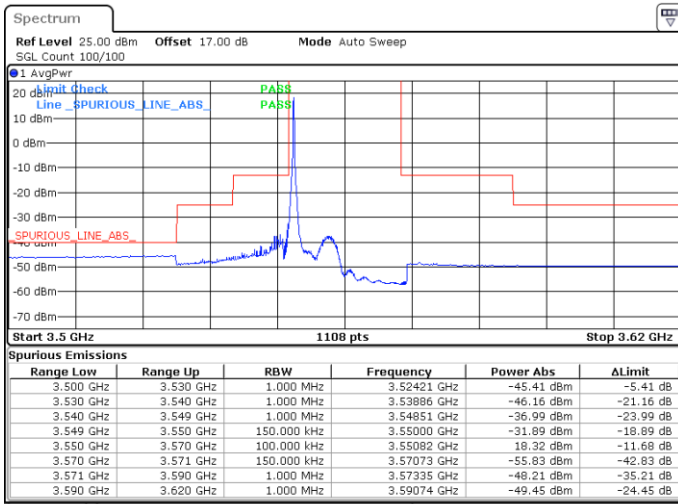

LTE Band 48 / 10MHz

64QAM

Highest Channel / 1RB0

Highest Channel / 1RBmax

Date: 20.APR.2020 20:30:01

Date: 20.APR.2020 20:55:00

Highest Channel / FullIRB

N/A

Date: 20.APR.2020 20:42:11

LTE Band 48 / 15MHz

64QAM

Lowest Channel / 1RB0

Lowest Channel / 1RBmax

Date: 20.APR.2020 21:01:57

Date: 20.APR.2020 21:26:49

Lowest Channel / FullIRB

N/A

Date: 20.APR.2020 21:14:23

LTE Band 48 / 15MHz

64QAM

Middle Channel / 1RB0

Middle Channel / 1RBmax

Date: 20.APR.2020 21:03:20

Date: 20.APR.2020 21:28:13

Middle Channel / FullIRB

N/A

Date: 20.APR.2020 21:15:46

LTE Band 48 / 15MHz

64QAM

Highest Channel / 1RB0

Highest Channel / 1RBmax

Date: 20.APR.2020 21:10:14