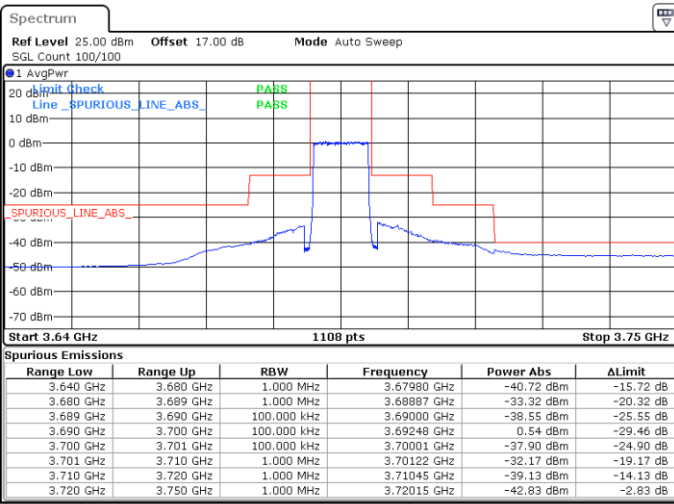

Lowest Channel / 1RB0

Lowest Channel / 1RBmax

Date: 20.APR.2020 20:21:40

Date: 20.APR.2020 20:46:40

Lowest Channel / FullIRB

N/A

Date: 20.APR.2020 20:34:10

LTE Band 48 / 10MHz

LTE Band 48 / 10MHz

64QAM

Highest Channel / 1RB0

Highest Channel / 1RBmax

Date: 20.APR.2020 20:30:01

Date: 20.APR.2020 20:55:00

Highest Channel / FullIRB

N/A

Date: 20.APR.2020 20:42:11

LTE Band 48 / 15MHz

64QAM

Lowest Channel / 1RB0

Lowest Channel / 1RBmax

Date: 20.APR.2020 21:01:57

Date: 20.APR.2020 21:26:49

Lowest Channel / FullIRB