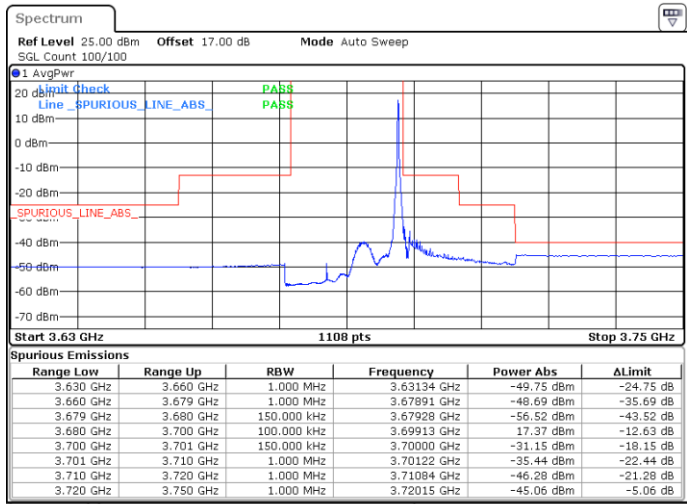

Middle Channel / FullIRB

N/A

Date: 20.APR.2020 21:15:46

LTE Band 48 / 15MHz

64QAM

Highest Channel / 1RB0

Highest Channel / 1RBmax

Date: 20.APR.2020 21:10:14

Date: 20.APR.2020 21:35:07

Highest Channel / FullIRB

N/A

Date: 20.APR.2020 21:22:40

LTE Band 48 / 20MHz

64QAM

Lowest Channel / 1RB0

Lowest Channel / 1RBmax