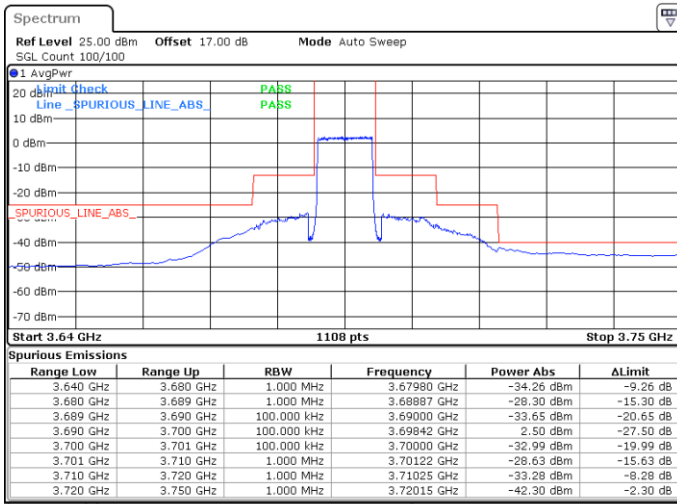

LTE Band 48 / 10MHz

QPSK

Highest Channel / 1RB0

Highest Channel / 1RBmax

Date: 20.APR.2020 20:32:47

Date: 20.APR.2020 20:57:47

Highest Channel / FullIRB

N/A

Date: 20.APR.2020 20:45:17

LTE Band 48 / 15MHz

QPSK

Lowest Channel / 1RB0

Lowest Channel / 1RBmax

Date: 20.APR.2020 20:59:10

Date: 20.APR.2020 21:24:03

Lowest Channel / FullIRB