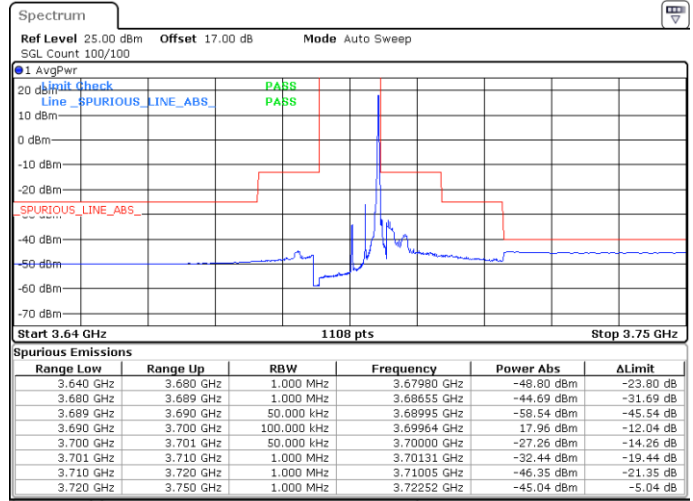

Date: 20.APR.2020 20:11:57

Lowest Channel / FullIRB

N/A

Date: 20.APR.2020 19:59:27

LTE Band 48 / 5MHz

64QAM

Middle Channel / 1RB0

Middle Channel / 1RBmax

Date: 20.APR.2020 19:48:20

Date: 20.APR.2020 20:13:21

Middle Channel / FullIRB

N/A

Date: 20.APR.2020 20:00:50

LTE Band 48 / 5MHz

64QAM

Highest Channel / 1RB0

Highest Channel / 1RBmax

Date: 20.APR.2020 19:55:17

Date: 20.APR.2020 20:20:17

Highest Channel / FullIRB

N/A

Date: 20.APR.2020 20:07:47

LTE Band 48 / 10MHz

64QAM

Lowest Channel / 1RB0

Lowest Channel / 1RBmax

Date: 20.APR.2020 20:21:40

Date: 20.APR.2020 20:46:40

Lowest Channel / FullIRB

N/A

Date: 20.APR.2020 20:34:10

LTE Band 48 / 10MHz