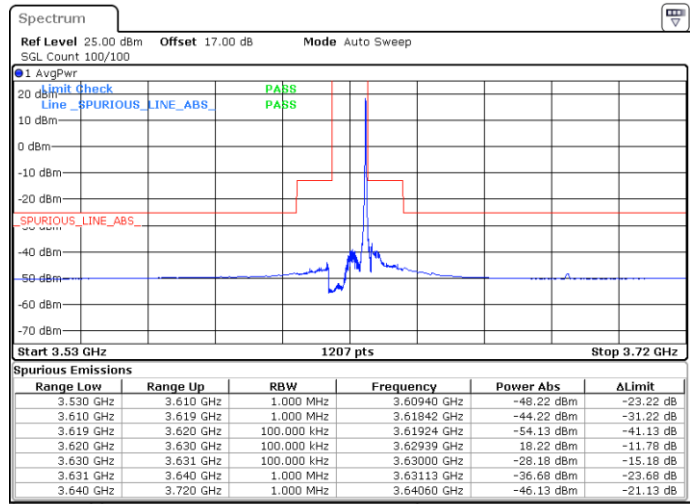

LTE Band 48 / 10MHz

64QAM

MiddleChannel / 1RB0

Middle Channel / 1RBmax

Date: 20.APR.2020 20:28:38

Date: 20.APR.2020 20:53:37