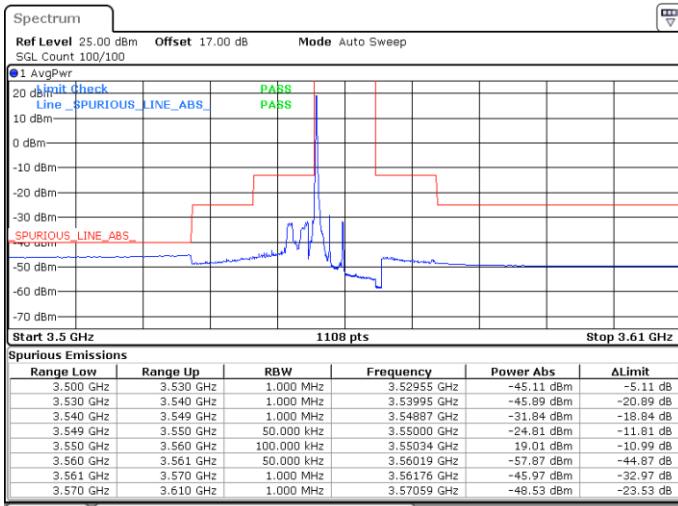

Middle Channel / 1RBmax

Date: 20.APR.2020 21:53:13

Date: 20.APR.2020 22:05:42

Middle Channel / FullRB

N/A

Date: 20.APR.2020 21:40:43

LTE Band 48 / 20MHz

QPSK

Highest Channel / 1RB0

Highest Channel / 1RBmax

Date: 20.APR.2020 22:00:06

Date: 20.APR.2020 22:12:35

Highest Channel / FullIRB

N/A

Date: 20.APR.2020 21:47:37

LTE Band 48 / 5MHz

16QAM

Lowest Channel / 1RB0

Lowest Channel / 1RBmax

Date: 20.APR.2020 19:45:33

Date: 20.APR.2020 20:10:34

Lowest Channel / FullIRB

N/A

Date: 20.APR.2020 19:58:03