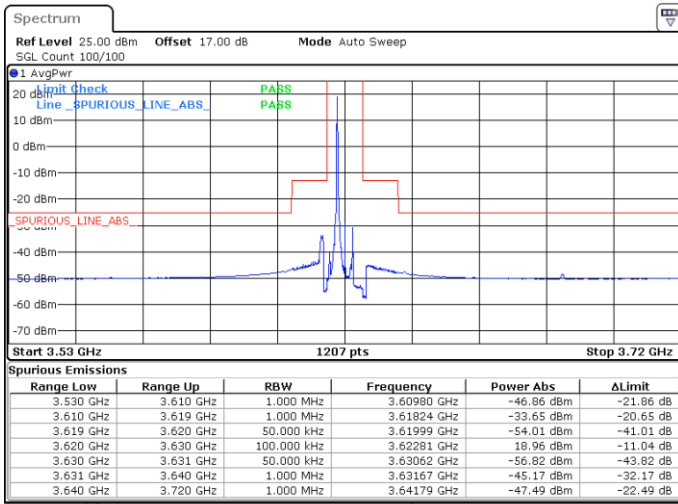

Highest Channel / 1RB0

Highest Channel / 1RBmax

Date: 20.APR.2020 22:00:06

Date: 20.APR.2020 22:12:35

Highest Channel / FullIRB

N/A

Date: 20.APR.2020 21:47:37

LTE Band 48 / 5MHz

16QAM

Lowest Channel / 1RB0

Lowest Channel / 1RBmax

Date: 20.APR.2020 19:45:33

Date: 20.APR.2020 20:10:34

Lowest Channel / FullIRB

N/A

Date: 20.APR.2020 19:58:03

LTE Band 48 / 5MHz

16QAM

Middle Channel / 1RB0

Middle Channel / 1RBmax

Date: 20.APR.2020 19:49:44

Date: 20.APR.2020 20:14:44

Middle Channel / FullIRB

N/A