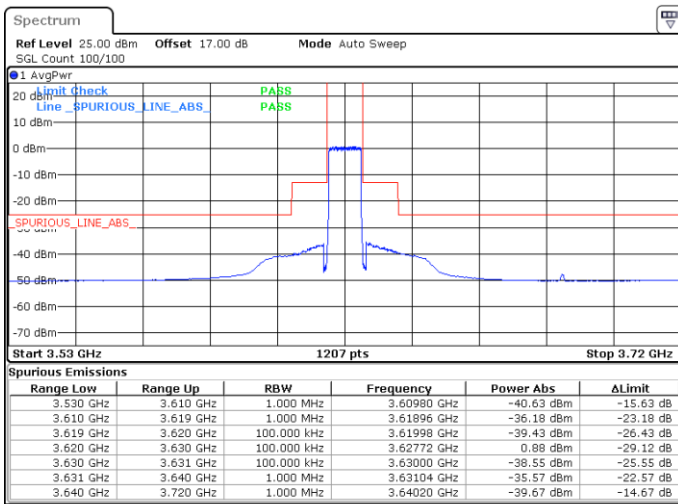

Lowest Channel / 1RB0

Lowest Channel / 1RBmax

Date: 20.APR.2020 20:21:40

Date: 20.APR.2020 20:46:40

Lowest Channel / FullIRB

N/A

Date: 20.APR.2020 20:34:10

LTE Band 48 / 10MHz

64QAM

MiddleChannel / 1RB0

Middle Channel / 1RBmax

Date: 20.APR.2020 20:28:38

Date: 20.APR.2020 20:53:37

Middle Channel / FullIRB

N/A

Date: 20.APR.2020 20:41:08

LTE Band 48 / 10MHz

64QAM

Highest Channel / 1RB0

Highest Channel / 1RBmax

Date: 20.APR.2020 20:30:01

Date: 20.APR.2020 20:55:00

Highest Channel / FullIRB

N/A

Date: 20.APR.2020 20:42:11

LTE Band 48 / 15MHz

64QAM

Lowest Channel / 1RB0

Lowest Channel / 1RBmax

Date: 20.APR.2020 21:01:57

Date: 20.APR.2020 21:26:49

Lowest Channel / FullIRB