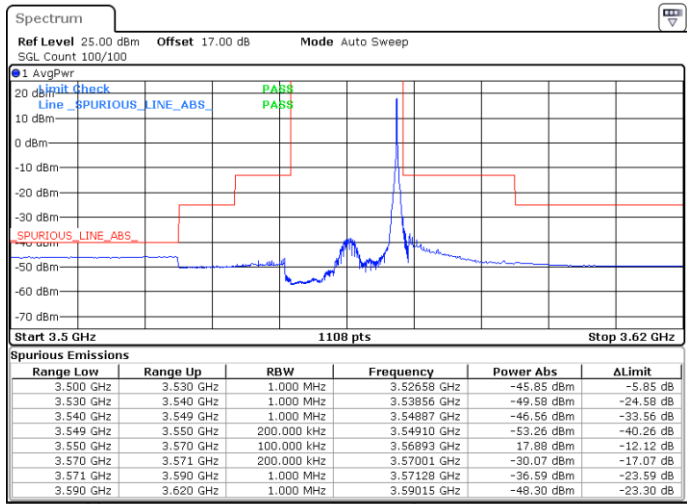

LTE Band 48 / 20MHz

16QAM

Lowest Channel / 1RB0

Lowest Channel / 1RBmax

Date: 20.APR.2020 21:50:26

Date: 20.APR.2020 22:02:55

Lowest Channel / FullIRB

N/A

Date: 21.APR.2020 19:05:09

LTE Band 48 / 20MHz

16QAM

Middle Channel / 1RB0

Middle Channel / 1RBmax

Date: 20.APR.2020 21:54:35

Date: 20.APR.2020 22:07:04

Middle Channel / FullIRB