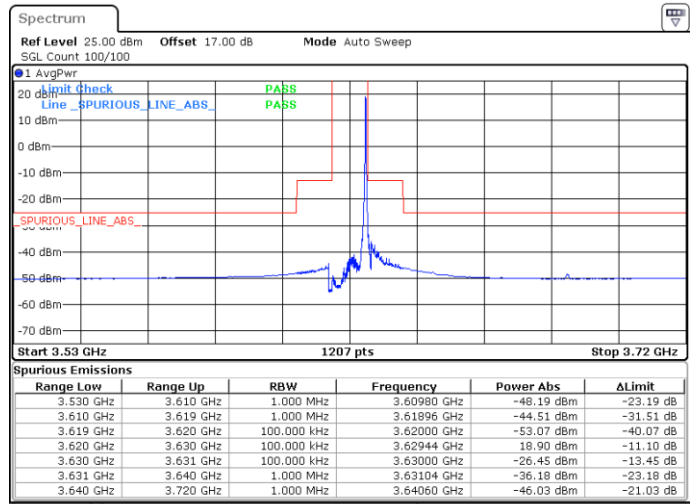

N/A

Date: 20.APR.2020 20:06:24

LTE Band 48 / 10MHz

16QAM

Lowest Channel / 1RB0

Lowest Channel / 1RBmax

Date: 20.APR.2020 20:23:04

Date: 20.APR.2020 20:48:03

Lowest Channel / FullIRB

N/A

Date: 20.APR.2020 20:35:34

LTE Band 48 / 10MHz

16QAM

MiddleChannel / 1RB0

Middle Channel / 1RBmax

Date: 20.APR.2020 20:27:14

Date: 20.APR.2020 20:52:14

Middle Channel / FullIRB

N/A

Date: 20.APR.2020 20:39:44

LTE Band 48 / 10MHz

16QAM

Highest Channel / 1RB0

Highest Channel / 1RBmax