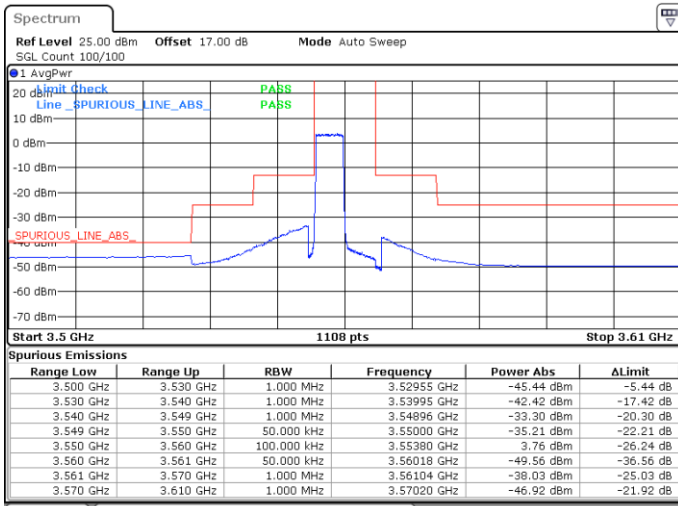

N/A

Date: 20.APR.2020 21:42:05

LTE Band 48 / 20MHz

16QAM

Highest Channel / 1RB0

Highest Channel / 1RBmax

Date: 20.APR.2020 21:58:43

Date: 20.APR.2020 22:11:12

Highest Channel / FullIRB

N/A

Date: 21.APR.2020 19:03:56

LTE Band 48 / 5MHz

64QAM

Lowest Channel / 1RB0

Lowest Channel / 1RBmax

Date: 20.APR.2020 19:46:57

Date: 20.APR.2020 20:11:57

Lowest Channel / FullIRB

N/A

Date: 20.APR.2020 19:59:27

LTE Band 48 / 5MHz

64QAM

Middle Channel / 1RB0

Middle Channel / 1RBmax