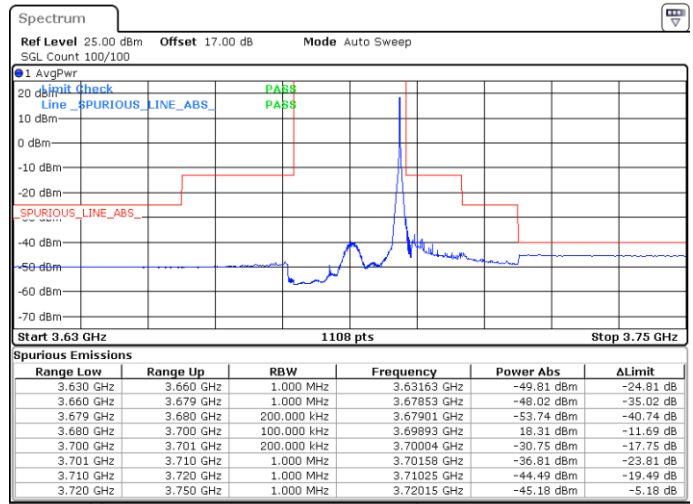

Date: 21.APR.2020 19:05:09

LTE Band 48 / 20MHz

16QAM

Middle Channel / 1RB0

Middle Channel / 1RBmax

Date: 20.APR.2020 21:54:35

Date: 20.APR.2020 22:07:04

Middle Channel / FullIRB

N/A

Date: 20.APR.2020 21:42:05

LTE Band 48 / 20MHz

16QAM

Highest Channel / 1RB0

Highest Channel / 1RBmax

Date: 20.APR.2020 21:58:43

Date: 20.APR.2020 22:11:12

Highest Channel / FullIRB

N/A

Date: 21.APR.2020 19:03:56

LTE Band 48 / 5MHz

64QAM

Lowest Channel / 1RB0

Lowest Channel / 1RBmax

Date: 20.APR.2020 19:46:57