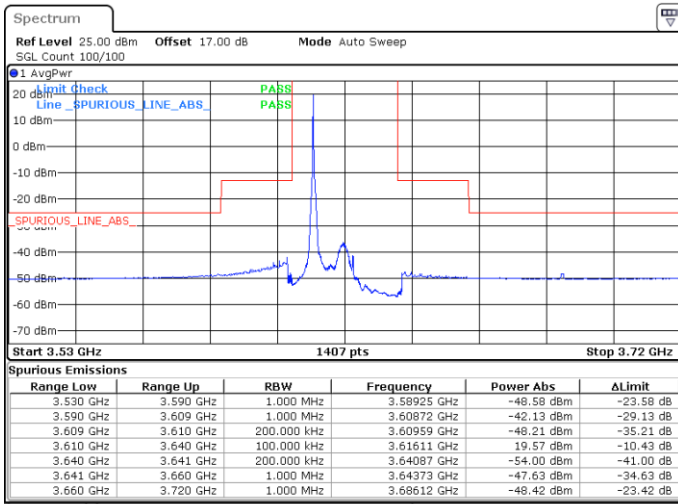

Date: 20.APR.2020 21:32:21

Highest Channel / FullIRB

N/A

Date: 20.APR.2020 21:19:54

LTE Band 48 / 20MHz

QPSK

Lowest Channel / 1RB0

Lowest Channel / 1RBmax

Date: 20.APR.2020 21:51:50

Date: 20.APR.2020 22:04:19

Lowest Channel / FullIRB

N/A

Date: 21.APR.2020 19:06:24

LTE Band 48 / 20MHz

QPSK

Middle Channel / 1RB0

Middle Channel / 1RBmax

Date: 20.APR.2020 21:53:13

Date: 20.APR.2020 22:05:42

Middle Channel / FullRB

N/A

Date: 20.APR.2020 21:40:43

LTE Band 48 / 20MHz

QPSK

Highest Channel / 1RB0

Highest Channel / 1RBmax

Date: 20.APR.2020 22:00:06

Date: 20.APR.2020 22:12:35

Highest Channel / FullIRB

N/A

Date: 20.APR.2020 21:47:37

LTE Band 48 / 5MHz