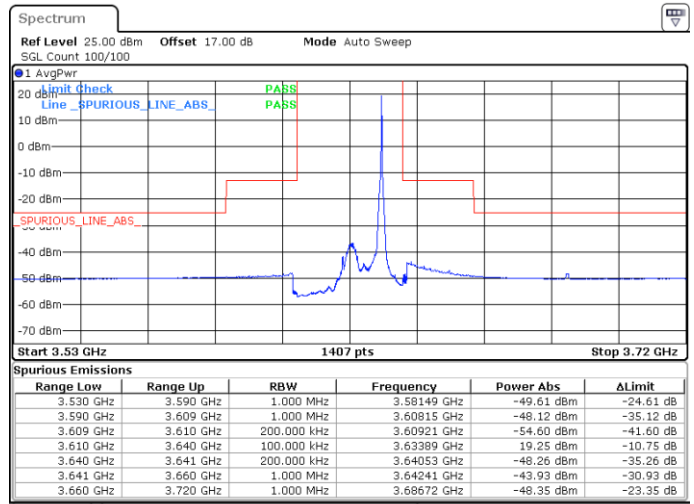

LTE Band 48 / 20MHz

QPSK

Middle Channel / 1RB0

Middle Channel / 1RBmax

Date: 20.APR.2020 21:53:13

Date: 20.APR.2020 22:05:42