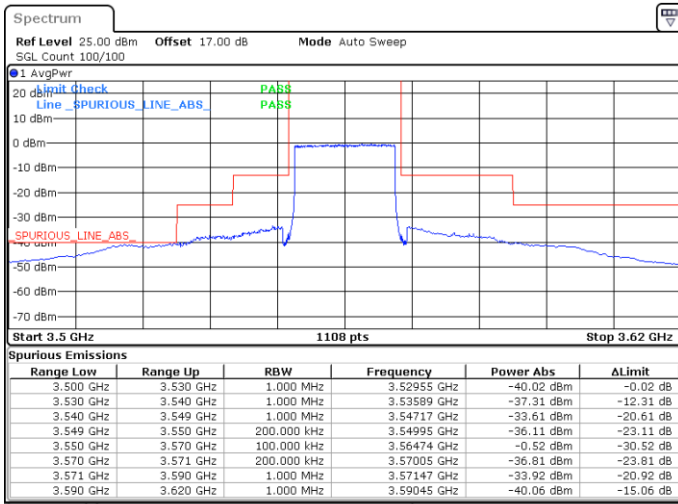

Middle Channel / FullIRB

N/A

Date: 20.APR.2020 21:18:31

LTE Band 48 / 15MHz

QPSK

Highest Channel / 1RB0

Highest Channel / 1RBmax

Date: 20.APR.2020 21:07:28

Date: 20.APR.2020 21:32:21

Highest Channel / FullIRB

N/A

Date: 20.APR.2020 21:19:54

LTE Band 48 / 20MHz

QPSK

Lowest Channel / 1RB0

Lowest Channel / 1RBmax

Date: 20.APR.2020 21:51:50

Date: 20.APR.2020 22:04:19

Lowest Channel / FullIRB

N/A

Date: 21.APR.2020 19:06:24

LTE Band 48 / 20MHz

QPSK

Middle Channel / 1RB0