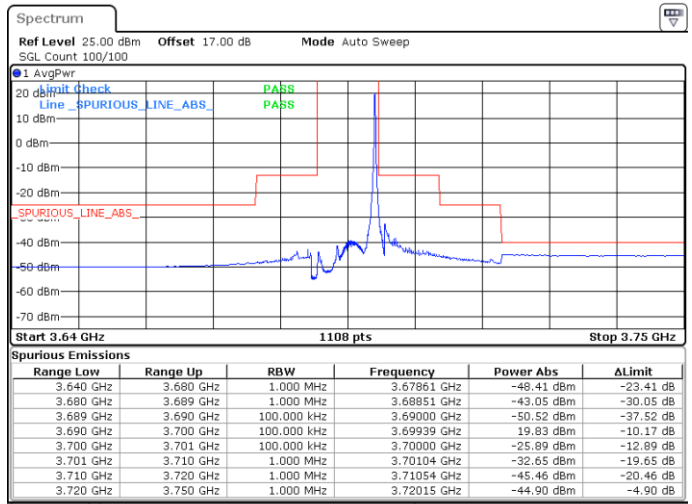

LTE Band 48 / 10MHz

QPSK

Highest Channel / 1RB0

Highest Channel / 1RBmax

Date: 20.APR.2020 20:32:47

Date: 20.APR.2020 20:57:47

Highest Channel / FullIRB

N/A

Date: 20.APR.2020 20:45:17

LTE Band 48 / 15MHz

QPSK

Lowest Channel / 1RB0

Lowest Channel / 1RBmax

Date: 20.APR.2020 20:59:10

Date: 20.APR.2020 21:24:03

Lowest Channel / FullIRB