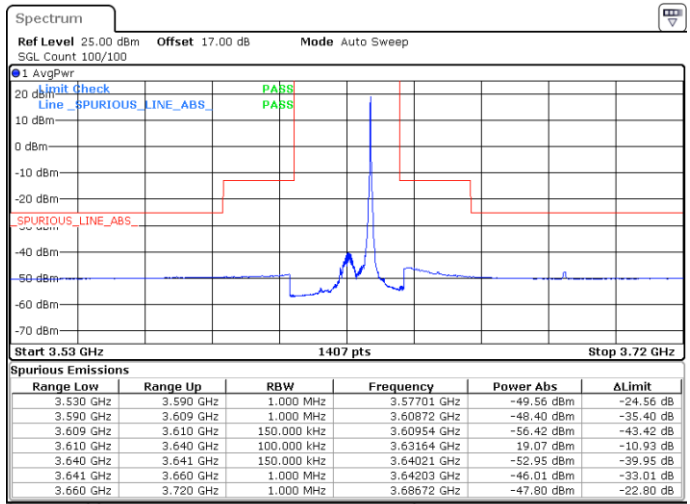

Date: 20.APR.2020 20:31:24

Date: 20.APR.2020 20:56:24

Highest Channel / FullIRB

N/A

Date: 20.APR.2020 20:43:54

LTE Band 48 / 15MHz

16QAM

Lowest Channel / 1RB0

Lowest Channel / 1RBmax

Date: 20.APR.2020 21:00:34

Date: 20.APR.2020 21:25:26

Lowest Channel / FullIRB

N/A

Date: 20.APR.2020 21:13:00

LTE Band 48 / 15MHz

16QAM

Middle Channel / 1RB0

Middle Channel / 1RBmax

Date: 20.APR.2020 21:04:42

Date: 20.APR.2020 21:29:36

Middle Channel / FullIRB

N/A

Date: 20.APR.2020 21:17:09

LTE Band 48 / 15MHz