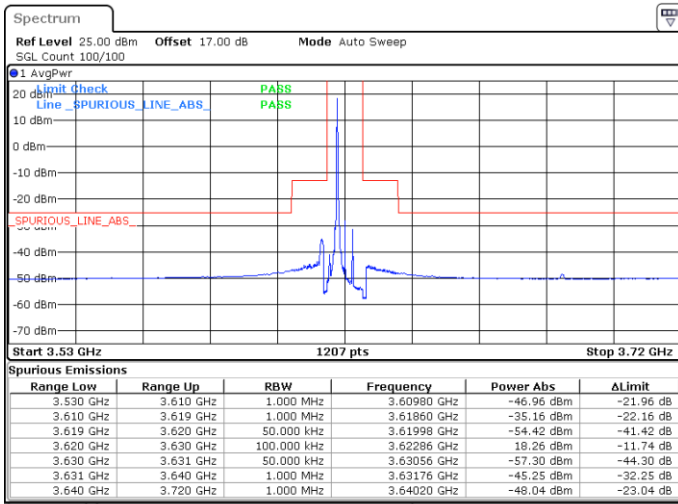

Highest Channel / FullIRB

N/A

Date: 21.APR.2020 19:03:56

LTE Band 48 / 5MHz

64QAM

Lowest Channel / 1RB0

Lowest Channel / 1RBmax

Date: 20.APR.2020 19:46:57

Date: 20.APR.2020 20:11:57

Lowest Channel / FullIRB

N/A

Date: 20.APR.2020 19:59:27

LTE Band 48 / 5MHz

64QAM

Middle Channel / 1RB0

Middle Channel / 1RBmax

Date: 20.APR.2020 19:48:20

Date: 20.APR.2020 20:13:21

Middle Channel / FullIRB

N/A

Date: 20.APR.2020 20:00:50

LTE Band 48 / 5MHz

64QAM

Highest Channel / 1RB0

Highest Channel / 1RBmax

Date: 20.APR.2020 19:55:17

Date: 20.APR.2020 20:20:17

Highest Channel / FullIRB

N/A

Date: 20.APR.2020 20:07:47

LTE Band 48 / 10MHz

64QAM