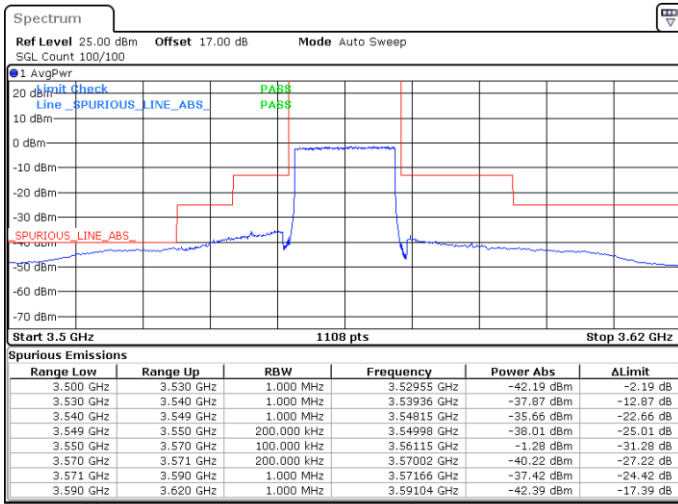

LTE Band 48 / 20MHz

16QAM

Lowest Channel / 1RB0

Lowest Channel / 1RBmax

Date: 20.APR.2020 21:50:26

Date: 20.APR.2020 22:02:55

Lowest Channel / FullIRB

N/A

Date: 21.APR.2020 19:05:09

LTE Band 48 / 20MHz

16QAM

Middle Channel / 1RB0

Middle Channel / 1RBmax

Date: 20.APR.2020 21:54:35

Date: 20.APR.2020 22:07:04

Middle Channel / FullIRB