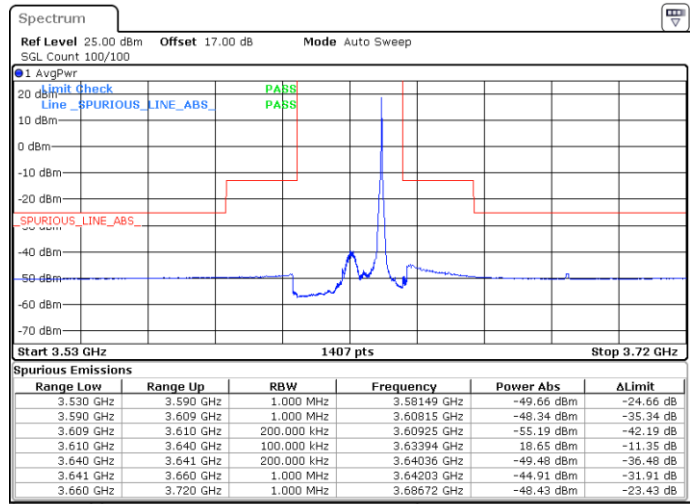

LTE Band 48 / 20MHz

16QAM

Lowest Channel / 1RB0

Lowest Channel / 1RBmax

Date: 20.APR.2020 21:50:26

Date: 20.APR.2020 22:02:55

Lowest Channel / FullIRB

N/A

Date: 21.APR.2020 19:05:09

LTE Band 48 / 20MHz

16QAM

Middle Channel / 1RB0

Middle Channel / 1RBmax

Date: 20.APR.2020 21:54:35

Date: 20.APR.2020 22:07:04

Middle Channel / FullIRB

N/A

Date: 20.APR.2020 21:42:05

LTE Band 48 / 20MHz

16QAM

Highest Channel / 1RB0

Highest Channel / 1RBmax

Date: 20.APR.2020 21:58:43

Date: 20.APR.2020 22:11:12

Highest Channel / FullIRB

N/A

Date: 21.APR.2020 19:03:56

LTE Band 48 / 5MHz

64QAM

Lowest Channel / 1RB0

Lowest Channel / 1RBmax

Date: 20.APR.2020 19:46:57