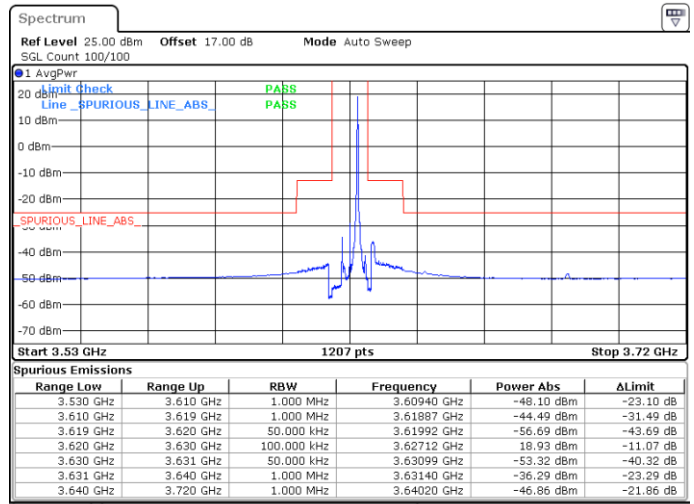

LTE Band 48 / 5MHz

16QAM

Middle Channel / 1RB0

Middle Channel / 1RBmax

Date: 20.APR.2020 19:49:44

Date: 20.APR.2020 20:14:44