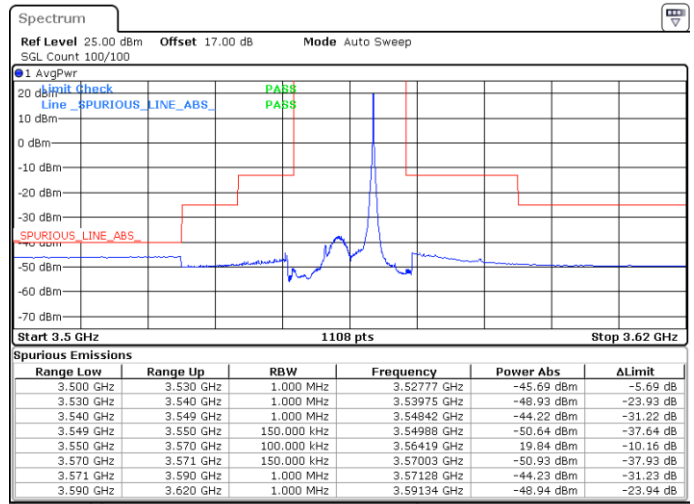

LTE Band 48 / 10MHz

QPSK

Highest Channel / 1RB0

Highest Channel / 1RBmax

Date: 20.APR.2020 20:32:47

Date: 20.APR.2020 20:57:47

Highest Channel / FullIRB

N/A

Date: 20.APR.2020 20:45:17

LTE Band 48 / 15MHz

QPSK

Lowest Channel / 1RB0

Lowest Channel / 1RBmax

Date: 20.APR.2020 20:59:10

Date: 20.APR.2020 21:24:03

Lowest Channel / FullIRB