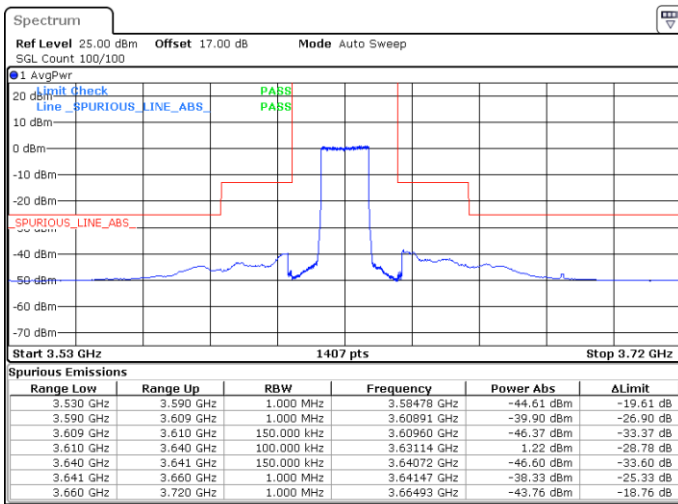

Date: 20.APR.2020 20:45:17

LTE Band 48 / 15MHz

QPSK

Lowest Channel / 1RB0

Lowest Channel / 1RBmax

Date: 20.APR.2020 20:59:10

Date: 20.APR.2020 21:24:03

Lowest Channel / FullIRB

N/A

Date: 20.APR.2020 21:11:37

LTE Band 48 / 15MHz

QPSK

Middle Channel / 1RB0

Middle Channel / 1RBmax

Date: 20.APR.2020 21:06:05

Date: 20.APR.2020 21:30:58

Middle Channel / FullIRB

N/A

Date: 20.APR.2020 21:18:31

LTE Band 48 / 15MHz

QPSK

Highest Channel / 1RB0

Highest Channel / 1RBmax

Date: 20.APR.2020 21:07:28

Date: 20.APR.2020 21:32:21

Highest Channel / FullIRB

N/A

Date: 20.APR.2020 21:19:54

LTE Band 48 / 20MHz

QPSK

Lowest Channel / 1RB0

Lowest Channel / 1RBmax