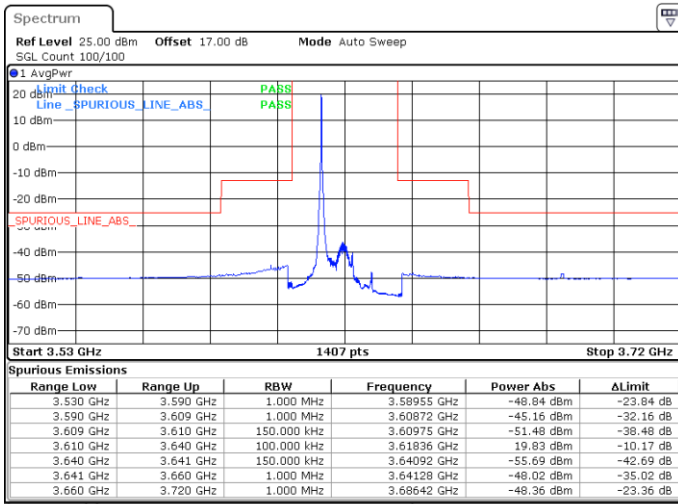

Date: 20.APR.2020 20:45:17

LTE Band 48 / 15MHz

QPSK

Lowest Channel / 1RB0

Lowest Channel / 1RBmax

Date: 20.APR.2020 20:59:10

Date: 20.APR.2020 21:24:03

Lowest Channel / FullIRB

N/A

Date: 20.APR.2020 21:11:37

LTE Band 48 / 15MHz

QPSK

Middle Channel / 1RB0

Middle Channel / 1RBmax

Date: 20.APR.2020 21:06:05

Date: 20.APR.2020 21:30:58

Middle Channel / FullIRB

N/A

Date: 20.APR.2020 21:18:31

LTE Band 48 / 15MHz

QPSK

Highest Channel / 1RB0

Highest Channel / 1RBmax

Date: 20.APR.2020 21:07:28

Date: 20.APR.2020 21:32:21

Highest Channel / FullIRB

N/A

Date: 20.APR.2020 21:19:54

LTE Band 48 / 20MHz

QPSK

Lowest Channel / 1RB0

Lowest Channel / 1RBmax