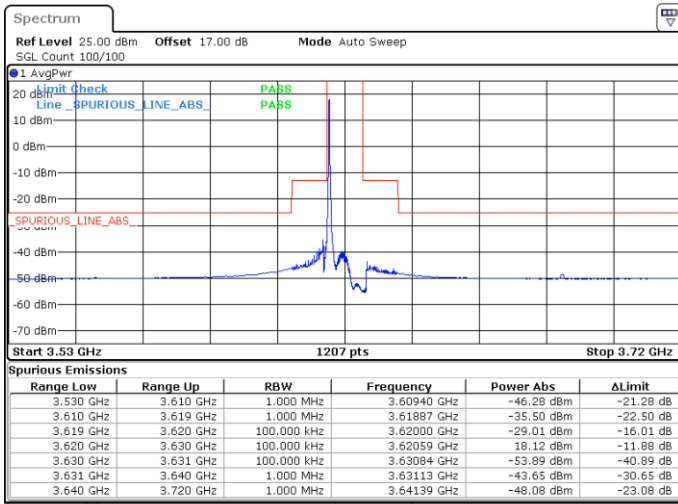

LTE Band 48 / 10MHz

64QAM

MiddleChannel / 1RB0

Middle Channel / 1RBmax

Date: 20.APR.2020 20:28:38

Date: 20.APR.2020 20:53:37