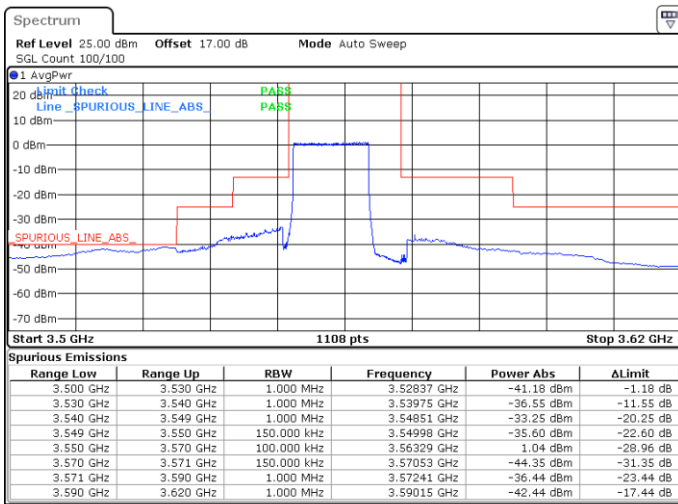

LTE Band 48 / 10MHz

QPSK

Highest Channel / 1RB0

Highest Channel / 1RBmax

Date: 20.APR.2020 20:32:47

Date: 20.APR.2020 20:57:47

Highest Channel / FullIRB

N/A

Date: 20.APR.2020 20:45:17

LTE Band 48 / 15MHz

QPSK

Lowest Channel / 1RB0

Lowest Channel / 1RBmax

Date: 20.APR.2020 20:59:10

Date: 20.APR.2020 21:24:03

Lowest Channel / FullIRB

N/A

Date: 20.APR.2020 21:11:37

LTE Band 48 / 15MHz

QPSK

Middle Channel / 1RB0

Middle Channel / 1RBmax

Date: 20.APR.2020 21:06:05

Date: 20.APR.2020 21:30:58

Middle Channel / FullIRB

N/A

Date: 20.APR.2020 21:18:31

LTE Band 48 / 15MHz

QPSK

Highest Channel / 1RB0

Highest Channel / 1RBmax

Date: 20.APR.2020 21:07:28