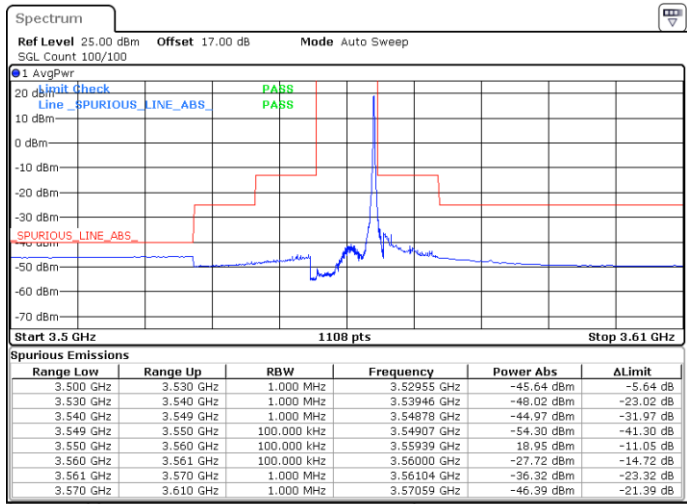

Date: 20.APR.2020 20:02:14

LTE Band 48 / 5MHz

16QAM

Highest Channel / 1RB0

Highest Channel / 1RBmax

Date: 20.APR.2020 19:53:54

Date: 20.APR.2020 20:18:54

Highest Channel / FullIRB

N/A

Date: 20.APR.2020 20:06:24

LTE Band 48 / 10MHz

16QAM

Lowest Channel / 1RB0

Lowest Channel / 1RBmax

Date: 20.APR.2020 20:23:04

Date: 20.APR.2020 20:48:03

Lowest Channel / FullIRB

N/A

Date: 20.APR.2020 20:35:34

LTE Band 48 / 10MHz

16QAM

MiddleChannel / 1RB0

Middle Channel / 1RBmax

Date: 20.APR.2020 20:27:14

Date: 20.APR.2020 20:52:14

Middle Channel / FullIRB

N/A

Date: 20.APR.2020 20:39:44

LTE Band 48 / 10MHz

16QAM

Highest Channel / 1RB0

Highest Channel / 1RBmax