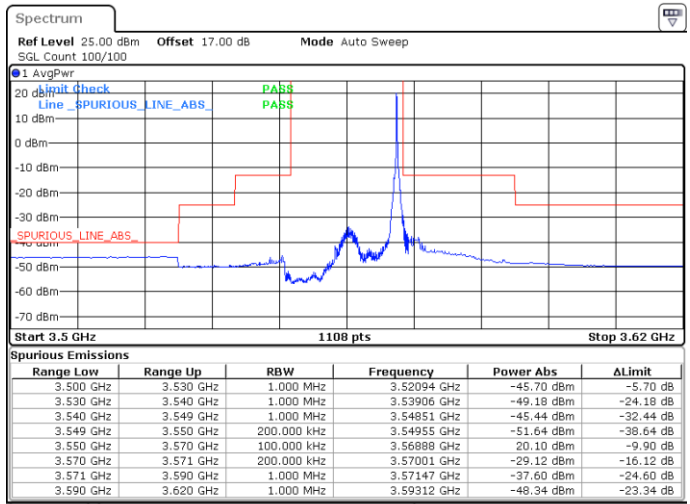

Middle Channel / FullIRB

N/A

Date: 20.APR.2020 21:18:31

LTE Band 48 / 15MHz

QPSK

Highest Channel / 1RB0

Highest Channel / 1RBmax

Date: 20.APR.2020 21:07:28

Date: 20.APR.2020 21:32:21

Highest Channel / FullIRB

N/A

Date: 20.APR.2020 21:19:54

LTE Band 48 / 20MHz

QPSK

Lowest Channel / 1RB0

Lowest Channel / 1RBmax

Date: 20.APR.2020 21:51:50

Date: 20.APR.2020 22:04:19

Lowest Channel / FullIRB

N/A

Date: 21.APR.2020 19:06:24

LTE Band 48 / 20MHz

QPSK

Middle Channel / 1RB0