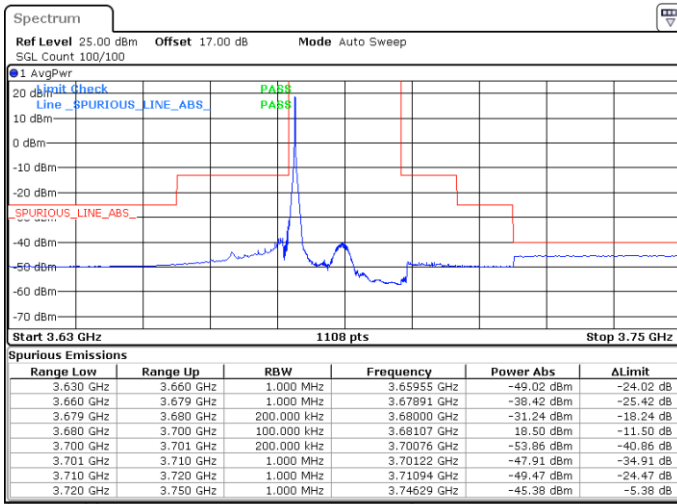

Date: 21.APR.2020 19:05:09

LTE Band 48 / 20MHz

16QAM

Middle Channel / 1RB0

Middle Channel / 1RBmax

Date: 20.APR.2020 21:54:35

Date: 20.APR.2020 22:07:04

Middle Channel / FullIRB

N/A

Date: 20.APR.2020 21:42:05

LTE Band 48 / 20MHz

16QAM

Highest Channel / 1RB0

Highest Channel / 1RBmax

Date: 20.APR.2020 21:58:43

Date: 20.APR.2020 22:11:12

Highest Channel / FullIRB

N/A

Date: 21.APR.2020 19:03:56

LTE Band 48 / 5MHz

64QAM

Lowest Channel / 1RB0

Lowest Channel / 1RBmax

Date: 20.APR.2020 19:46:57

Date: 20.APR.2020 20:11:57

Lowest Channel / FullIRB

N/A

Date: 20.APR.2020 19:59:27

LTE Band 48 / 5MHz

64QAM

Middle Channel / 1RB0

Middle Channel / 1RBmax