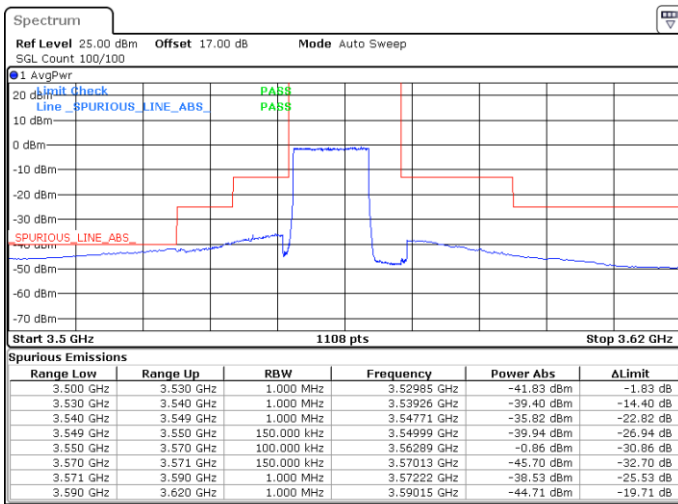

LTE Band 48 / 10MHz

64QAM

Highest Channel / 1RB0

Highest Channel / 1RBmax

Date: 20.APR.2020 20:30:01

Date: 20.APR.2020 20:55:00

Highest Channel / FullIRB

N/A

Date: 20.APR.2020 20:42:11

LTE Band 48 / 15MHz

64QAM

Lowest Channel / 1RB0

Lowest Channel / 1RBmax

Date: 20.APR.2020 21:01:57

Date: 20.APR.2020 21:26:49

Lowest Channel / FullIRB

N/A

Date: 20.APR.2020 21:14:23

LTE Band 48 / 15MHz

64QAM

Middle Channel / 1RB0

Middle Channel / 1RBmax

Date: 20.APR.2020 21:03:20

Date: 20.APR.2020 21:28:13

Middle Channel / FullIRB

N/A

Date: 20.APR.2020 21:15:46

LTE Band 48 / 15MHz

64QAM

Highest Channel / 1RB0

Highest Channel / 1RBmax

Date: 20.APR.2020 21:10:14