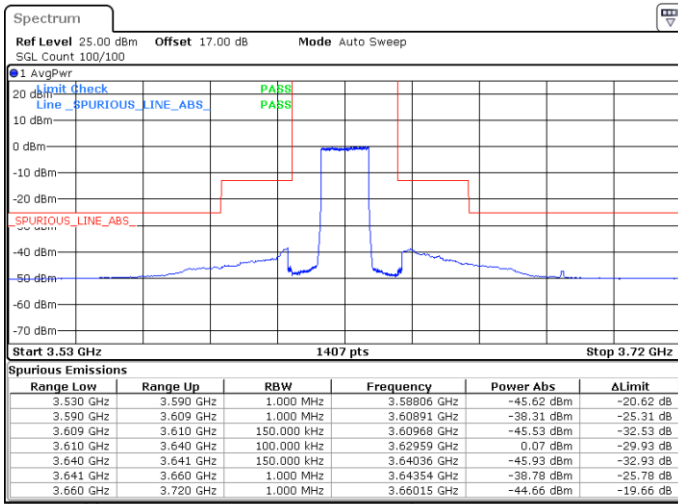

Lowest Channel / 1RBmax

Date: 20.APR.2020 21:00:34

Date: 20.APR.2020 21:25:26

Lowest Channel / FullIRB

N/A

Date: 20.APR.2020 21:13:00

LTE Band 48 / 15MHz

16QAM

Middle Channel / 1RB0

Middle Channel / 1RBmax

Date: 20.APR.2020 21:04:42

Date: 20.APR.2020 21:29:36

Middle Channel / FullIRB

N/A

Date: 20.APR.2020 21:17:09

LTE Band 48 / 15MHz

16QAM

Highest Channel / 1RB0

Highest Channel / 1RBmax

Date: 20.APR.2020 21:08:51

Date: 20.APR.2020 21:33:44

Highest Channel / FullIRB

N/A

Date: 20.APR.2020 21:21:17