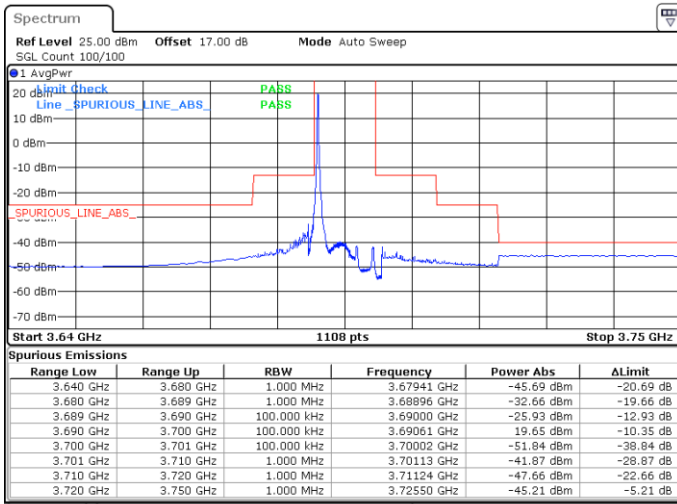

LTE Band 48 / 10MHz

QPSK

Highest Channel / 1RB0

Highest Channel / 1RBmax

Date: 20.APR.2020 20:32:47

Date: 20.APR.2020 20:57:47

Highest Channel / FullIRB

N/A

Date: 20.APR.2020 20:45:17

LTE Band 48 / 15MHz

QPSK

Lowest Channel / 1RB0

Lowest Channel / 1RBmax

Date: 20.APR.2020 20:59:10

Date: 20.APR.2020 21:24:03

Lowest Channel / FullIRB