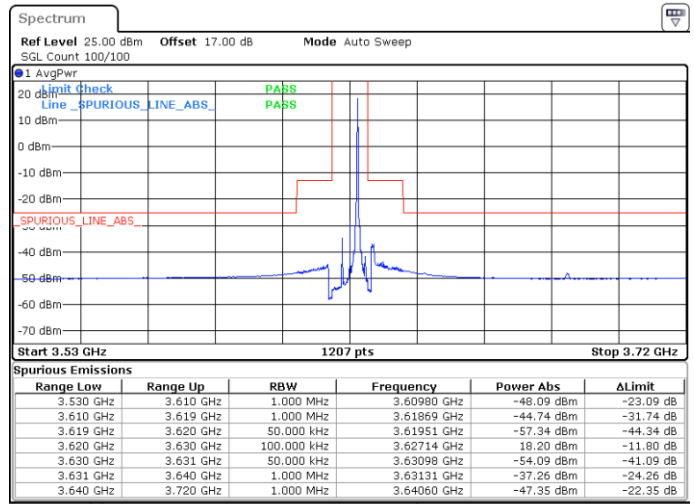

Highest Channel / FullIRB

N/A

Date: 21.APR.2020 19:03:56

LTE Band 48 / 5MHz

64QAM

Lowest Channel / 1RB0

Lowest Channel / 1RBmax

Date: 20.APR.2020 19:46:57

Date: 20.APR.2020 20:11:57

Lowest Channel / FullIRB

N/A

Date: 20.APR.2020 19:59:27

LTE Band 48 / 5MHz

64QAM

Middle Channel / 1RB0

Middle Channel / 1RBmax

Date: 20.APR.2020 19:48:20

Date: 20.APR.2020 20:13:21

Middle Channel / FullIRB

N/A

Date: 20.APR.2020 20:00:50

LTE Band 48 / 5MHz

64QAM

Highest Channel / 1RB0

Highest Channel / 1RBmax

Date: 20.APR.2020 19:55:17

Date: 20.APR.2020 20:20:17

Highest Channel / FullIRB

N/A

Date: 20.APR.2020 20:07:47

LTE Band 48 / 10MHz

64QAM