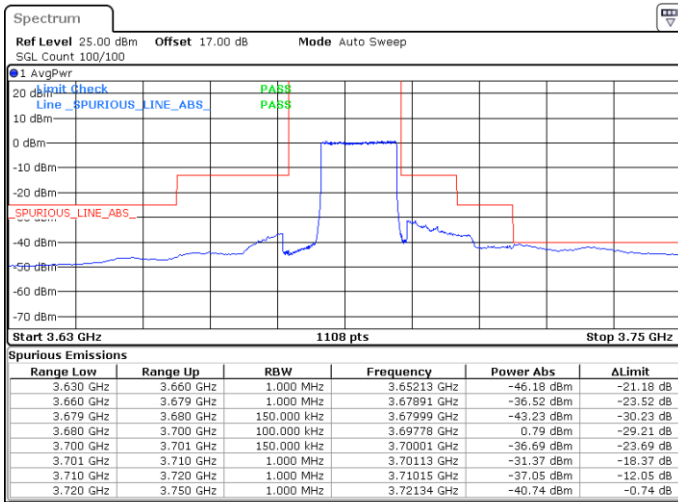

N/A

Date: 20.APR.2020 21:11:37

LTE Band 48 / 15MHz

QPSK

Middle Channel / 1RB0

Middle Channel / 1RBmax

Date: 20.APR.2020 21:06:05

Date: 20.APR.2020 21:30:58

Middle Channel / FullIRB

N/A

Date: 20.APR.2020 21:18:31

LTE Band 48 / 15MHz

QPSK

Highest Channel / 1RB0

Highest Channel / 1RBmax

Date: 20.APR.2020 21:07:28

Date: 20.APR.2020 21:32:21

Highest Channel / FullIRB

N/A

Date: 20.APR.2020 21:19:54

LTE Band 48 / 20MHz

QPSK

Lowest Channel / 1RB0

Lowest Channel / 1RBmax