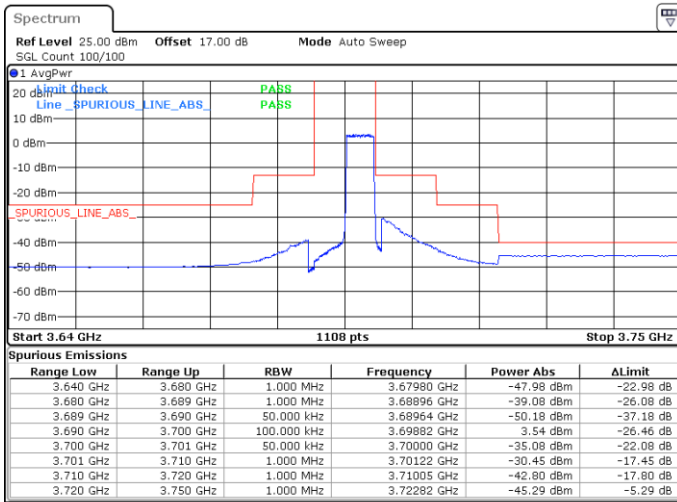

Date: 20.APR.2020 19:48:20

Date: 20.APR.2020 20:13:21

Middle Channel / FullIRB

N/A

Date: 20.APR.2020 20:00:50

LTE Band 48 / 5MHz

64QAM

Highest Channel / 1RB0

Highest Channel / 1RBmax

Date: 20.APR.2020 19:55:17

Date: 20.APR.2020 20:20:17

Highest Channel / FullIRB

N/A

Date: 20.APR.2020 20:07:47

LTE Band 48 / 10MHz

64QAM

Lowest Channel / 1RB0

Lowest Channel / 1RBmax

Date: 20.APR.2020 20:21:40

Date: 20.APR.2020 20:46:40

Lowest Channel / FullIRB

N/A

Date: 20.APR.2020 20:34:10

LTE Band 48 / 10MHz