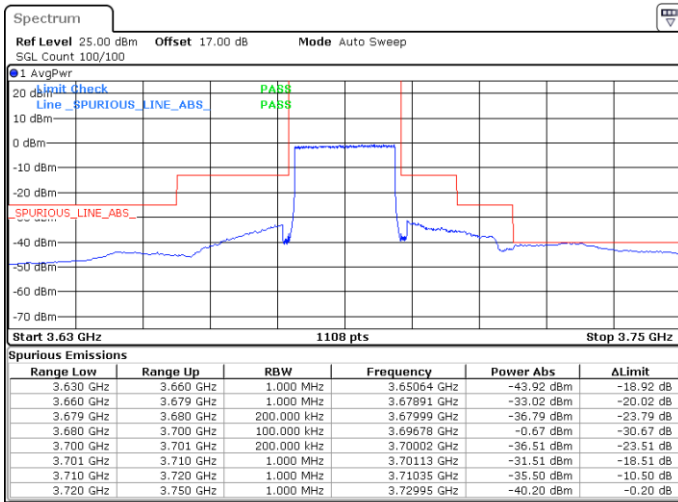

Middle Channel / 1RBmax

Date: 20.APR.2020 21:53:13

Date: 20.APR.2020 22:05:42

Middle Channel / FullRB

N/A

Date: 20.APR.2020 21:40:43

LTE Band 48 / 20MHz

QPSK

Highest Channel / 1RB0

Highest Channel / 1RBmax

Date: 20.APR.2020 22:00:06

Date: 20.APR.2020 22:12:35

Highest Channel / FullIRB

N/A

Date: 20.APR.2020 21:47:37

LTE Band 48 / 5MHz

16QAM

Lowest Channel / 1RB0

Lowest Channel / 1RBmax

Date: 20.APR.2020 19:45:33

Date: 20.APR.2020 20:10:34

Lowest Channel / FullIRB

N/A

Date: 20.APR.2020 19:58:03

LTE Band 48 / 5MHz

16QAM

Middle Channel / 1RB0

Middle Channel / 1RBmax

Date: 20.APR.2020 19:49:44

Date: 20.APR.2020 20:14:44

Middle Channel / FullIRB

N/A