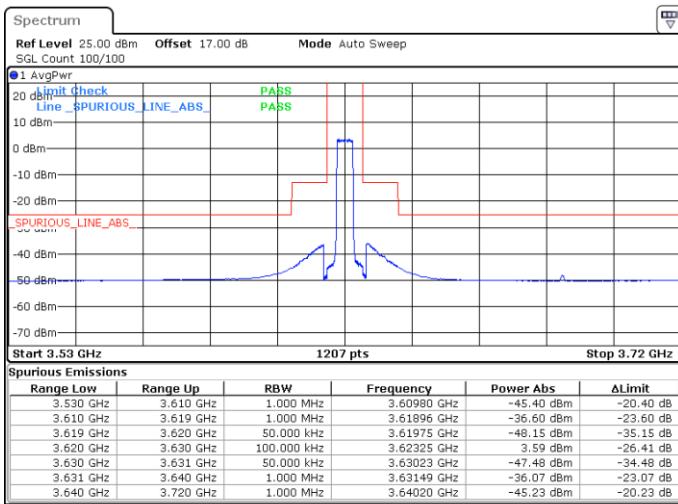

Highest Channel / FullIRB

N/A

Date: 21.APR.2020 19:03:56

LTE Band 48 / 5MHz

64QAM

Lowest Channel / 1RB0

Lowest Channel / 1RBmax

Date: 20.APR.2020 19:46:57

Date: 20.APR.2020 20:11:57

Lowest Channel / FullIRB

N/A

Date: 20.APR.2020 19:59:27

LTE Band 48 / 5MHz

64QAM

Middle Channel / 1RB0

Middle Channel / 1RBmax

Date: 20.APR.2020 19:48:20

Date: 20.APR.2020 20:13:21

Middle Channel / FullIRB

N/A

Date: 20.APR.2020 20:00:50

LTE Band 48 / 5MHz

64QAM

Highest Channel / 1RB0

Highest Channel / 1RBmax

Date: 20.APR.2020 19:55:17

Date: 20.APR.2020 20:20:17

Highest Channel / FullIRB

N/A

Date: 20.APR.2020 20:07:47

LTE Band 48 / 10MHz

64QAM