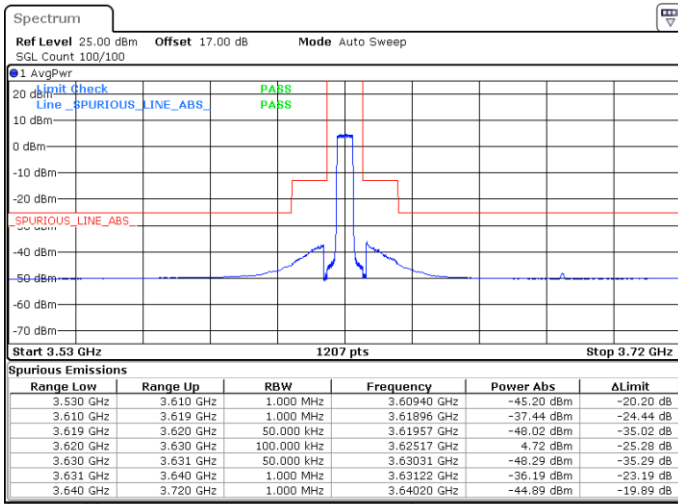

LTE Band 48 / 5MHz

16QAM

Middle Channel / 1RB0

Middle Channel / 1RBmax

Date: 20.APR.2020 19:49:44

Date: 20.APR.2020 20:14:44

Middle Channel / FullIRB

N/A

Date: 20.APR.2020 20:02:14

LTE Band 48 / 5MHz

16QAM

Highest Channel / 1RB0

Highest Channel / 1RBmax

Date: 20.APR.2020 19:53:54

Date: 20.APR.2020 20:18:54

Highest Channel / FullIRB