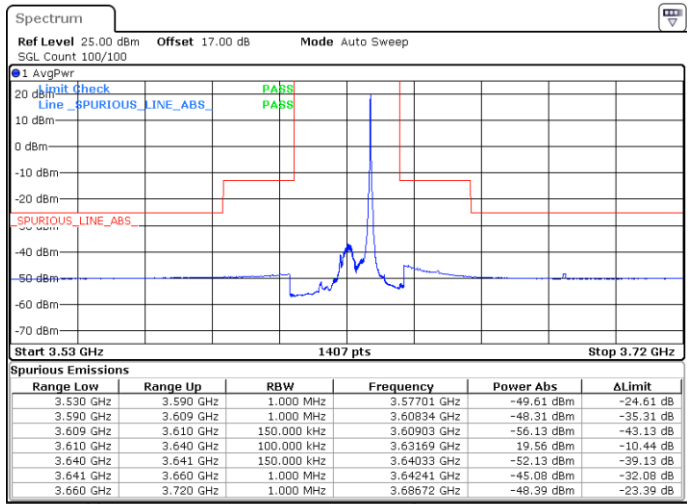

Date: 20.APR.2020 20:45:17

LTE Band 48 / 15MHz

QPSK

Lowest Channel / 1RB0

Lowest Channel / 1RBmax

Date: 20.APR.2020 20:59:10

Date: 20.APR.2020 21:24:03

Lowest Channel / FullIRB

N/A

Date: 20.APR.2020 21:11:37

LTE Band 48 / 15MHz

QPSK

Middle Channel / 1RB0

Middle Channel / 1RBmax

Date: 20.APR.2020 21:06:05

Date: 20.APR.2020 21:30:58

Middle Channel / FullIRB

N/A

Date: 20.APR.2020 21:18:31

LTE Band 48 / 15MHz

QPSK

Highest Channel / 1RB0

Highest Channel / 1RBmax

Date: 20.APR.2020 21:07:28

Date: 20.APR.2020 21:32:21

Highest Channel / FullIRB

N/A

Date: 20.APR.2020 21:19:54

LTE Band 48 / 20MHz

QPSK

Lowest Channel / 1RB0

Lowest Channel / 1RBmax