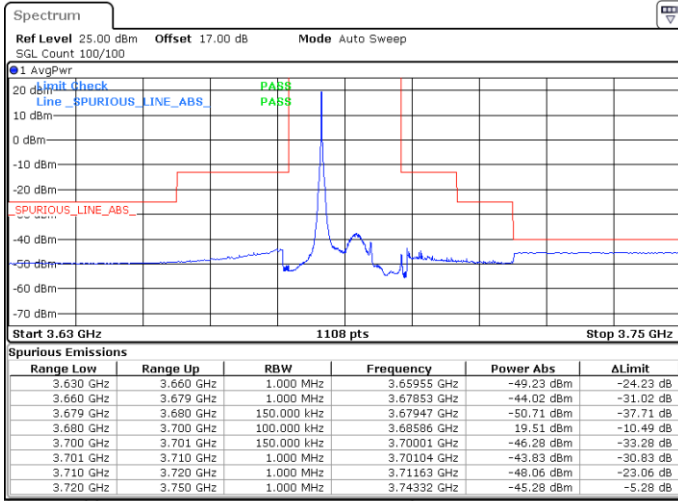

Middle Channel / FullIRB

N/A

Date: 20.APR.2020 21:18:31

LTE Band 48 / 15MHz

QPSK

Highest Channel / 1RB0

Highest Channel / 1RBmax

Date: 20.APR.2020 21:07:28

Date: 20.APR.2020 21:32:21

Highest Channel / FullIRB

N/A

Date: 20.APR.2020 21:19:54

LTE Band 48 / 20MHz

QPSK

Lowest Channel / 1RB0

Lowest Channel / 1RBmax