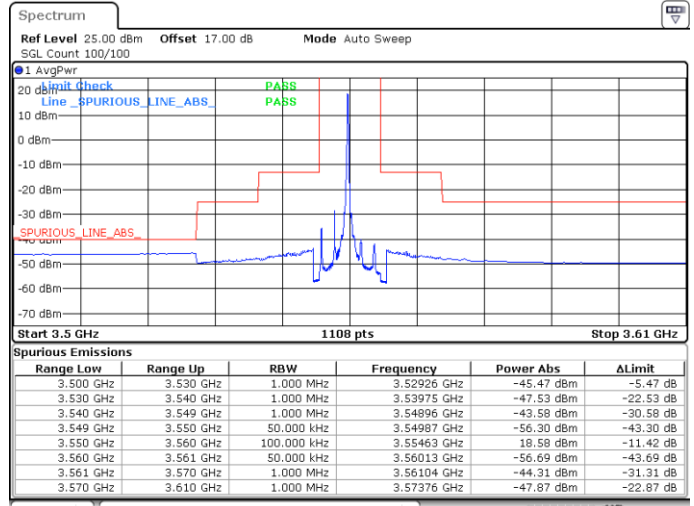

N/A

Date: 20.APR.2020 21:42:05

LTE Band 48 / 20MHz

16QAM

Highest Channel / 1RB0

Highest Channel / 1RBmax

Date: 20.APR.2020 21:58:43

Date: 20.APR.2020 22:11:12

Highest Channel / FullIRB

N/A

Date: 21.APR.2020 19:03:56

LTE Band 48 / 5MHz

64QAM

Lowest Channel / 1RB0

Lowest Channel / 1RBmax

Date: 20.APR.2020 19:46:57

Date: 20.APR.2020 20:11:57

Lowest Channel / FullIRB

N/A

Date: 20.APR.2020 19:59:27

LTE Band 48 / 5MHz

64QAM

Middle Channel / 1RB0

Middle Channel / 1RBmax