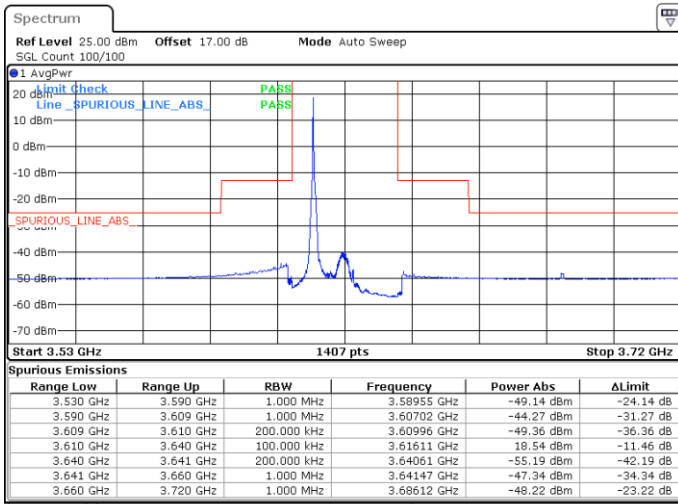

LTE Band 48 / 20MHz

16QAM

Lowest Channel / 1RB0

Lowest Channel / 1RBmax

Date: 20.APR.2020 21:50:26

Date: 20.APR.2020 22:02:55

Lowest Channel / FullIRB

N/A

Date: 21.APR.2020 19:05:09

LTE Band 48 / 20MHz

16QAM

Middle Channel / 1RB0

Middle Channel / 1RBmax

Date: 20.APR.2020 21:54:35

Date: 20.APR.2020 22:07:04

Middle Channel / FullIRB

N/A

Date: 20.APR.2020 21:42:05

LTE Band 48 / 20MHz

16QAM

Highest Channel / 1RB0

Highest Channel / 1RBmax

Date: 20.APR.2020 21:58:43

Date: 20.APR.2020 22:11:12

Highest Channel / FullIRB

N/A

Date: 21.APR.2020 19:03:56

LTE Band 48 / 5MHz

64QAM

Lowest Channel / 1RB0

Lowest Channel / 1RBmax

Date: 20.APR.2020 19:46:57