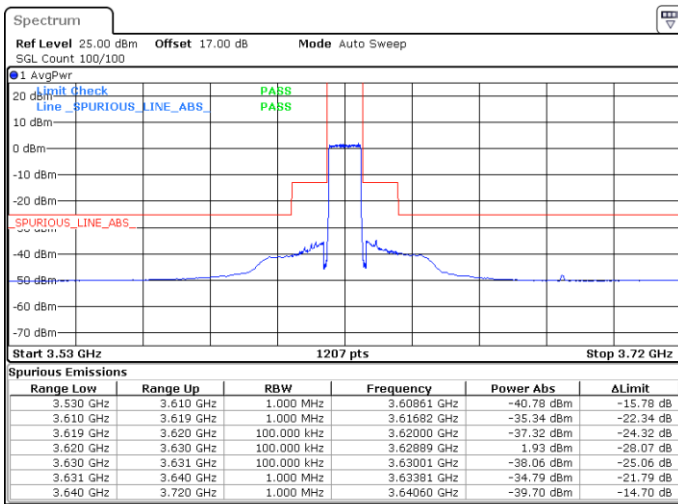

N/A

Date: 20.APR.2020 20:06:24

LTE Band 48 / 10MHz

16QAM

Lowest Channel / 1RB0

Lowest Channel / 1RBmax

Date: 20.APR.2020 20:23:04

Date: 20.APR.2020 20:48:03

Lowest Channel / FullIRB

N/A

Date: 20.APR.2020 20:35:34

LTE Band 48 / 10MHz

16QAM

MiddleChannel / 1RB0

Middle Channel / 1RBmax

Date: 20.APR.2020 20:27:14

Date: 20.APR.2020 20:52:14

Middle Channel / FullIRB

N/A

Date: 20.APR.2020 20:39:44

LTE Band 48 / 10MHz

16QAM

Highest Channel / 1RB0

Highest Channel / 1RBmax

Date: 20.APR.2020 20:31:24

Date: 20.APR.2020 20:56:24

Highest Channel / FullIRB

N/A

Date: 20.APR.2020 20:43:54

LTE Band 48 / 15MHz

16QAM

Lowest Channel / 1RB0