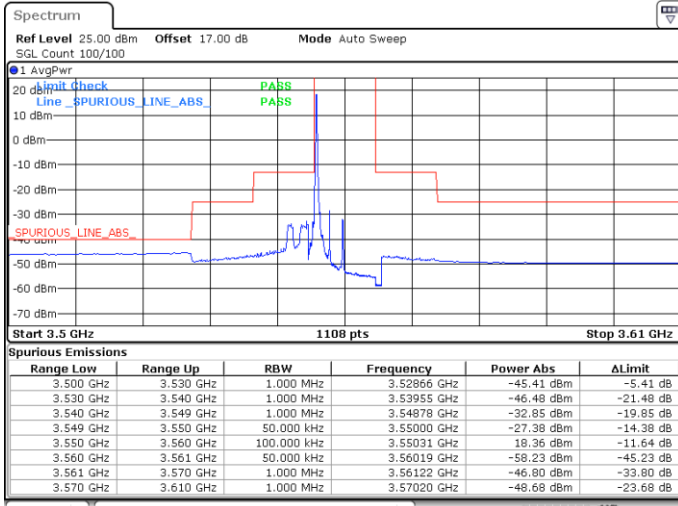

N/A

Date: 20.APR.2020 21:42:05

LTE Band 48 / 20MHz

16QAM

Highest Channel / 1RB0

Highest Channel / 1RBmax

Date: 20.APR.2020 21:58:43

Date: 20.APR.2020 22:11:12

Highest Channel / FullIRB

N/A

Date: 21.APR.2020 19:03:56

LTE Band 48 / 5MHz

64QAM

Lowest Channel / 1RB0

Lowest Channel / 1RBmax

Date: 20.APR.2020 19:46:57

Date: 20.APR.2020 20:11:57

Lowest Channel / FullIRB

N/A

Date: 20.APR.2020 19:59:27

LTE Band 48 / 5MHz

64QAM

Middle Channel / 1RB0

Middle Channel / 1RBmax