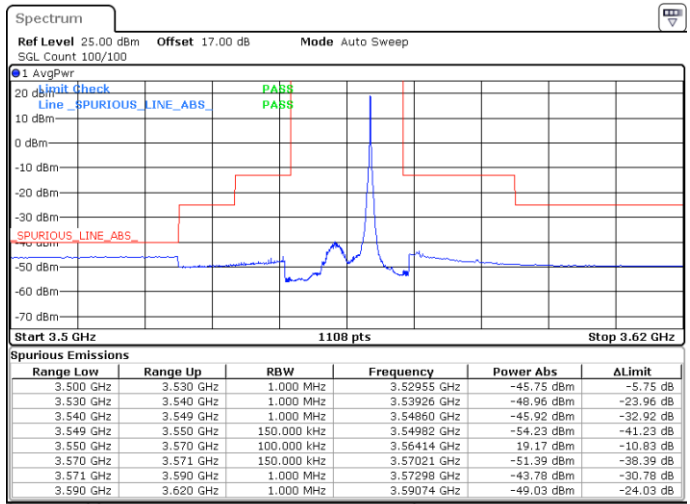

Date: 20.APR.2020 20:52:14

Middle Channel / FullIRB

N/A

Date: 20.APR.2020 20:39:44

LTE Band 48 / 10MHz

16QAM

Highest Channel / 1RB0

Highest Channel / 1RBmax

Date: 20.APR.2020 20:31:24

Date: 20.APR.2020 20:56:24

Highest Channel / FullIRB

N/A

Date: 20.APR.2020 20:43:54

LTE Band 48 / 15MHz

16QAM

Lowest Channel / 1RB0

Lowest Channel / 1RBmax

Date: 20.APR.2020 21:00:34

Date: 20.APR.2020 21:25:26

Lowest Channel / FullIRB

N/A

Date: 20.APR.2020 21:13:00

LTE Band 48 / 15MHz

16QAM