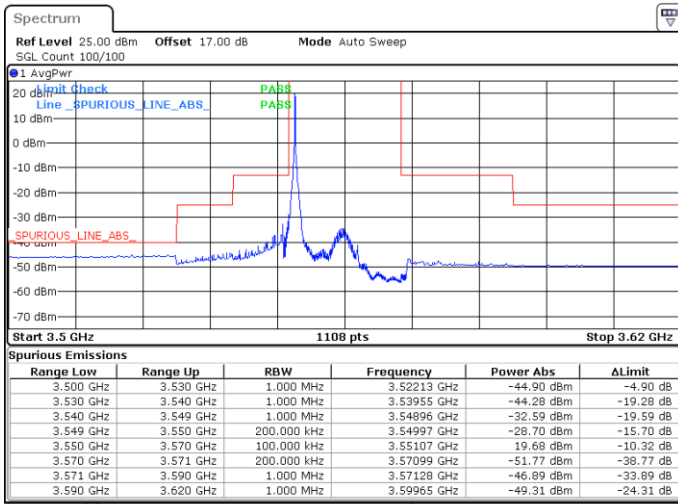

Middle Channel / FullIRB

N/A

Date: 20.APR.2020 21:18:31

LTE Band 48 / 15MHz

QPSK

Highest Channel / 1RB0

Highest Channel / 1RBmax

Date: 20.APR.2020 21:07:28

Date: 20.APR.2020 21:32:21

Highest Channel / FullIRB

N/A

Date: 20.APR.2020 21:19:54

LTE Band 48 / 20MHz

QPSK

Lowest Channel / 1RB0

Lowest Channel / 1RBmax

Date: 20.APR.2020 21:51:50

Date: 20.APR.2020 22:04:19

Lowest Channel / FullIRB

N/A

Date: 21.APR.2020 19:06:24

LTE Band 48 / 20MHz

QPSK

Middle Channel / 1RB0

Highest Channel / 1RB0

Highest Channel / 1RBmax

Date: 20.APR.2020 22:00:06

Date: 20.APR.2020 22:12:35

Highest Channel / FullIRB

N/A

Date: 20.APR.2020 21:47:37

LTE Band 48 / 5MHz