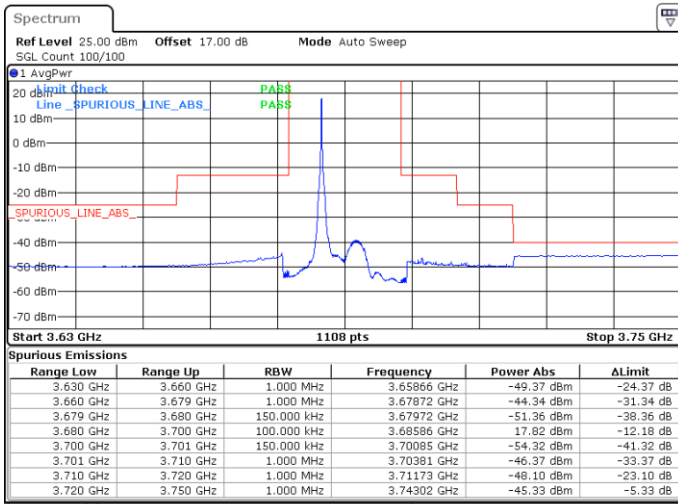

Date: 20.APR.2020 20:42:11

LTE Band 48 / 15MHz

64QAM

Lowest Channel / 1RB0

Lowest Channel / 1RBmax

Date: 20.APR.2020 21:01:57

Date: 20.APR.2020 21:26:49

Lowest Channel / FullIRB

N/A

Date: 20.APR.2020 21:14:23

LTE Band 48 / 15MHz

64QAM

Middle Channel / 1RB0

Middle Channel / 1RBmax

Date: 20.APR.2020 21:03:20

Date: 20.APR.2020 21:28:13

Middle Channel / FullIRB

N/A

Date: 20.APR.2020 21:15:46

LTE Band 48 / 15MHz

64QAM

Highest Channel / 1RB0

Highest Channel / 1RBmax

Date: 20.APR.2020 21:10:14

Date: 20.APR.2020 21:35:07

Highest Channel / FullIRB

N/A

Date: 20.APR.2020 21:22:40

LTE Band 48 / 20MHz

64QAM

Lowest Channel / 1RB0

Lowest Channel / 1RBmax