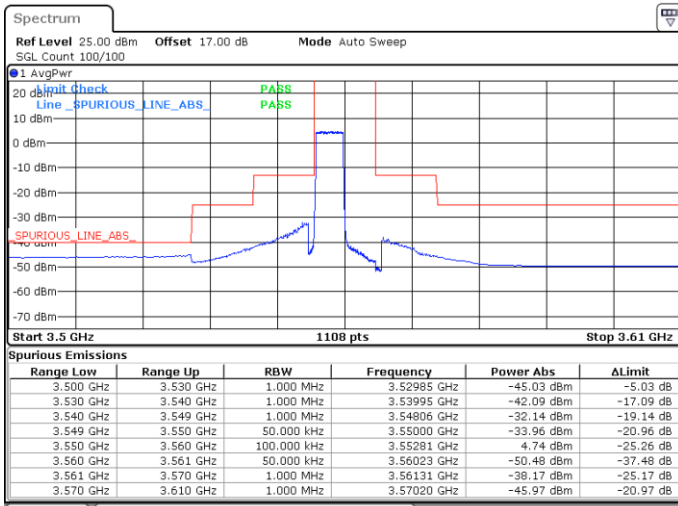

Highest Channel / 1RB0

Highest Channel / 1RBmax

Date: 20.APR.2020 22:00:06

Date: 20.APR.2020 22:12:35

Highest Channel / FullIRB

N/A

Date: 20.APR.2020 21:47:37

LTE Band 48 / 5MHz

16QAM

Lowest Channel / 1RB0

Lowest Channel / 1RBmax

Date: 20.APR.2020 19:45:33

Date: 20.APR.2020 20:10:34

Lowest Channel / FullIRB

N/A

Date: 20.APR.2020 19:58:03

LTE Band 48 / 5MHz

16QAM

Middle Channel / 1RB0

Middle Channel / 1RBmax

Date: 20.APR.2020 19:49:44

Date: 20.APR.2020 20:14:44

Middle Channel / FullIRB

N/A

Date: 20.APR.2020 20:02:14

LTE Band 48 / 5MHz

16QAM

Highest Channel / 1RB0

Highest Channel / 1RBmax

Date: 20.APR.2020 19:53:54

Date: 20.APR.2020 20:18:54

Highest Channel / FullIRB