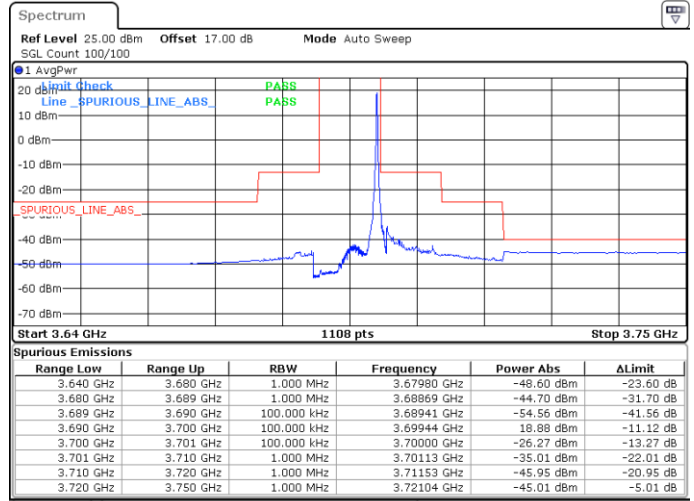

Lowest Channel / FullIRB

N/A

Date: 20.APR.2020 20:35:34

LTE Band 48 / 10MHz

16QAM

MiddleChannel / 1RB0

Middle Channel / 1RBmax

Date: 20.APR.2020 20:27:14

Date: 20.APR.2020 20:52:14

Middle Channel / FullIRB

N/A

Date: 20.APR.2020 20:39:44

LTE Band 48 / 10MHz

16QAM

Highest Channel / 1RB0

Highest Channel / 1RBmax

Date: 20.APR.2020 20:31:24

Date: 20.APR.2020 20:56:24

Highest Channel / FullIRB

N/A

Date: 20.APR.2020 20:43:54

LTE Band 48 / 15MHz

16QAM

Lowest Channel / 1RB0

Lowest Channel / 1RBmax

Date: 20.APR.2020 21:00:34

Date: 20.APR.2020 21:25:26

Lowest Channel / FullIRB

N/A

Date: 20.APR.2020 21:13:00

LTE Band 48 / 15MHz

16QAM