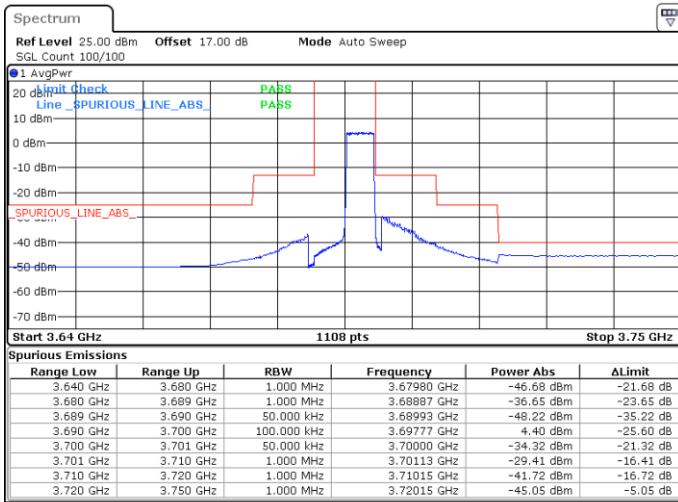

LTE Band 48 / 5MHz

16QAM

Middle Channel / 1RB0

Middle Channel / 1RBmax

Date: 20.APR.2020 19:49:44

Date: 20.APR.2020 20:14:44

Middle Channel / FullIRB

N/A

Date: 20.APR.2020 20:02:14

LTE Band 48 / 5MHz

16QAM

Highest Channel / 1RB0

Highest Channel / 1RBmax

Date: 20.APR.2020 19:53:54

Date: 20.APR.2020 20:18:54

Highest Channel / FullIRB

N/A

Date: 20.APR.2020 20:06:24

LTE Band 48 / 10MHz

16QAM

Lowest Channel / 1RB0

Lowest Channel / 1RBmax

Date: 20.APR.2020 20:23:04

Date: 20.APR.2020 20:48:03

Lowest Channel / FullIRB

N/A

Date: 20.APR.2020 20:35:34

LTE Band 48 / 10MHz

16QAM

MiddleChannel / 1RB0

Middle Channel / 1RBmax

Date: 20.APR.2020 20:27:14