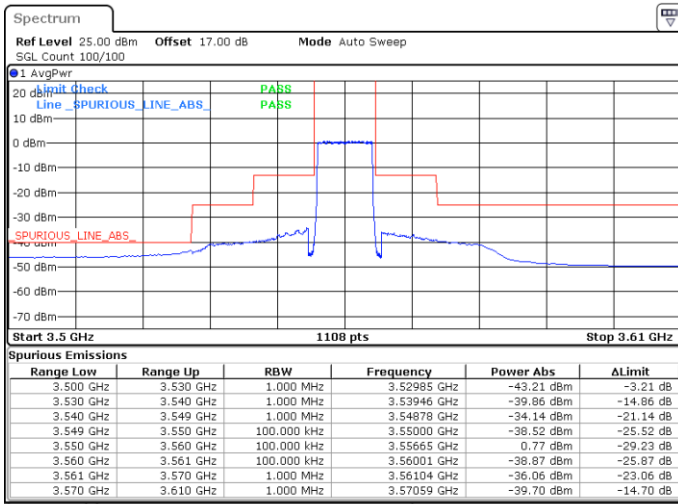

Highest Channel / 1RBmax

Date: 20.APR.2020 19:55:17

Date: 20.APR.2020 20:20:17

Highest Channel / FullIRB

N/A

Date: 20.APR.2020 20:07:47

LTE Band 48 / 10MHz

64QAM

Lowest Channel / 1RB0

Lowest Channel / 1RBmax

Date: 20.APR.2020 20:21:40

Date: 20.APR.2020 20:46:40

Lowest Channel / FullIRB

N/A

Date: 20.APR.2020 20:34:10

LTE Band 48 / 10MHz

LTE Band 48 / 10MHz

64QAM

Highest Channel / 1RB0

Highest Channel / 1RBmax

Date: 20.APR.2020 20:30:01

Date: 20.APR.2020 20:55:00

Highest Channel / FullIRB

N/A