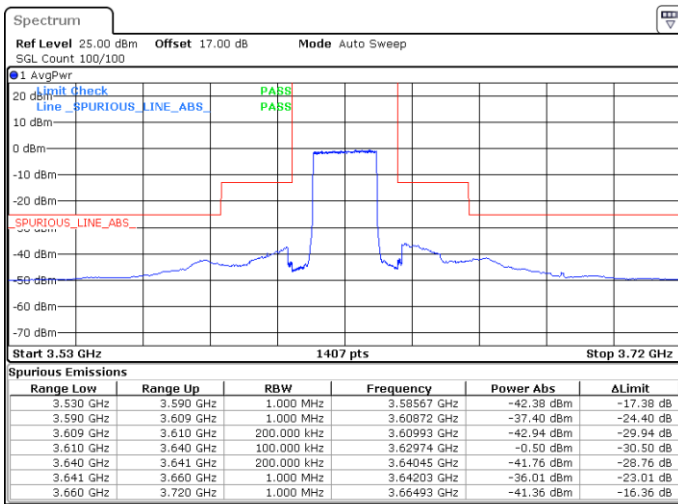

Date: 20.APR.2020 21:51:50

Date: 20.APR.2020 22:04:19

Lowest Channel / FullIRB

N/A

Date: 21.APR.2020 19:06:24

LTE Band 48 / 20MHz

QPSK

Middle Channel / 1RB0

Middle Channel / 1RBmax

Date: 20.APR.2020 21:53:13

Date: 20.APR.2020 22:05:42

Middle Channel / FullRB

N/A

Date: 20.APR.2020 21:40:43

LTE Band 48 / 20MHz

QPSK

Highest Channel / 1RB0

Highest Channel / 1RBmax

Date: 20.APR.2020 22:00:06

Date: 20.APR.2020 22:12:35

Highest Channel / FullIRB

N/A

Date: 20.APR.2020 21:47:37

LTE Band 48 / 5MHz