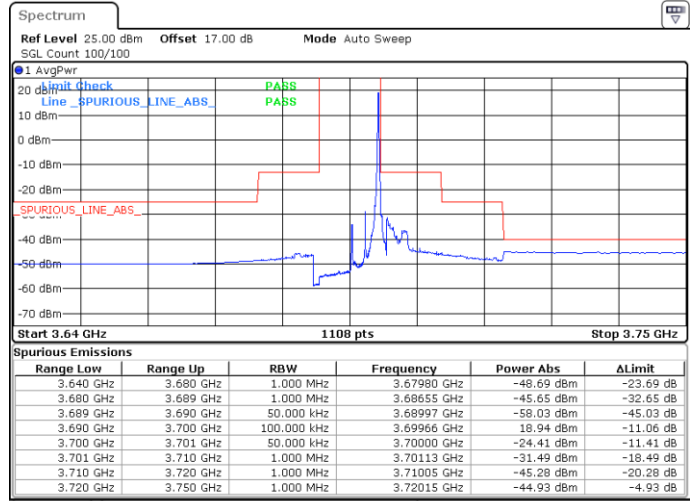

LTE Band 48 / 5MHz

16QAM

Middle Channel / 1RB0

Middle Channel / 1RBmax

Date: 20.APR.2020 19:49:44

Date: 20.APR.2020 20:14:44

Middle Channel / FullIRB

N/A

Date: 20.APR.2020 20:02:14

LTE Band 48 / 5MHz

16QAM

Highest Channel / 1RB0

Highest Channel / 1RBmax

Date: 20.APR.2020 19:53:54

Date: 20.APR.2020 20:18:54

Highest Channel / FullIRB

N/A

Date: 20.APR.2020 20:06:24

LTE Band 48 / 10MHz

16QAM

Lowest Channel / 1RB0

Lowest Channel / 1RBmax

Date: 20.APR.2020 20:23:04

Date: 20.APR.2020 20:48:03