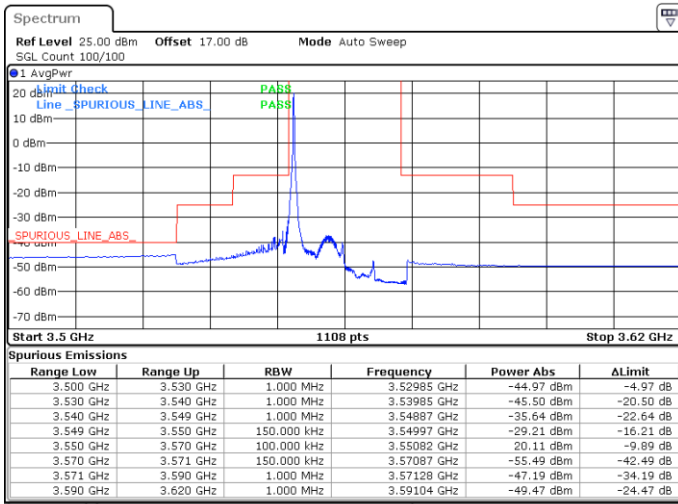

LTE Band 48 / 10MHz

QPSK

Highest Channel / 1RB0

Highest Channel / 1RBmax

Date: 20.APR.2020 20:32:47

Date: 20.APR.2020 20:57:47

Highest Channel / FullIRB

N/A

Date: 20.APR.2020 20:45:17

LTE Band 48 / 15MHz

QPSK

Lowest Channel / 1RB0

Lowest Channel / 1RBmax

Date: 20.APR.2020 20:59:10

Date: 20.APR.2020 21:24:03

Lowest Channel / FullIRB

N/A

Date: 20.APR.2020 21:11:37

LTE Band 48 / 15MHz

QPSK

Middle Channel / 1RB0

Middle Channel / 1RBmax

Date: 20.APR.2020 21:06:05

Date: 20.APR.2020 21:30:58

Middle Channel / FullIRB

N/A

Date: 20.APR.2020 21:18:31

LTE Band 48 / 15MHz

QPSK

Highest Channel / 1RB0

Highest Channel / 1RBmax

Date: 20.APR.2020 21:07:28