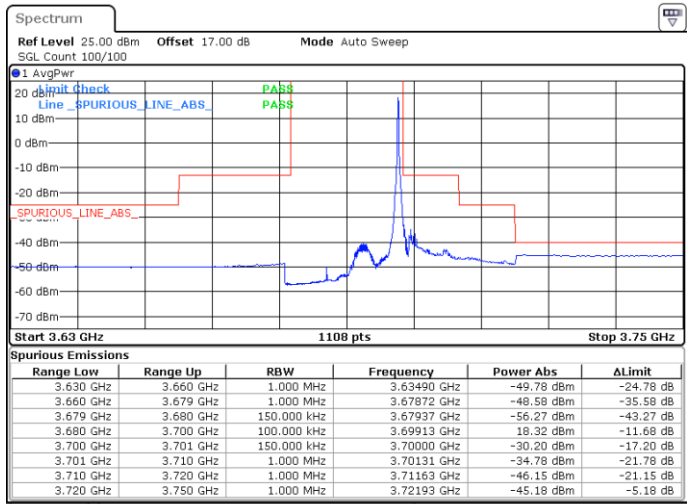

Lowest Channel / 1RBmax

Date: 20.APR.2020 21:00:34

Date: 20.APR.2020 21:25:26

Lowest Channel / FullIRB

N/A

Date: 20.APR.2020 21:13:00

LTE Band 48 / 15MHz

16QAM

Middle Channel / 1RB0

Middle Channel / 1RBmax

Date: 20.APR.2020 21:04:42

Date: 20.APR.2020 21:29:36

Middle Channel / FullIRB

N/A

Date: 20.APR.2020 21:17:09

LTE Band 48 / 15MHz

16QAM

Highest Channel / 1RB0

Highest Channel / 1RBmax

Date: 20.APR.2020 21:08:51

Date: 20.APR.2020 21:33:44

Highest Channel / FullIRB

N/A

Date: 20.APR.2020 21:21:17