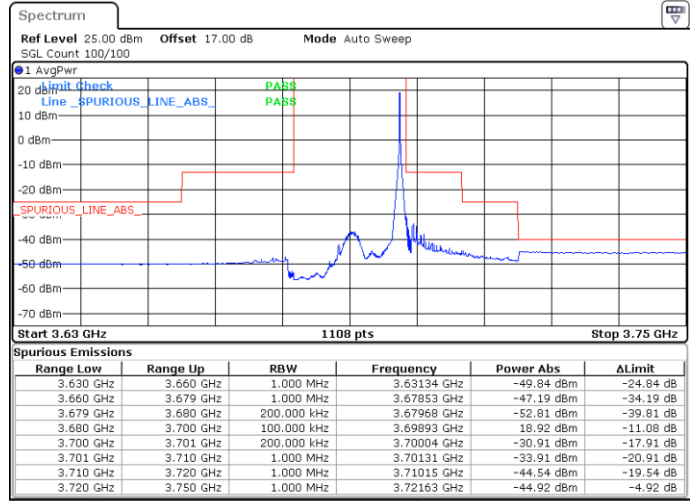

Date: 20.APR.2020 21:51:50

Date: 20.APR.2020 22:04:19

Lowest Channel / FullIRB

N/A

Date: 21.APR.2020 19:06:24

LTE Band 48 / 20MHz

QPSK

Middle Channel / 1RB0

Middle Channel / 1RBmax

Date: 20.APR.2020 21:53:13

Date: 20.APR.2020 22:05:42

Middle Channel / FullRB

N/A

Date: 20.APR.2020 21:40:43

LTE Band 48 / 20MHz

QPSK

Highest Channel / 1RB0

Highest Channel / 1RBmax

Date: 20.APR.2020 22:00:06

Date: 20.APR.2020 22:12:35

Highest Channel / FullIRB

N/A

Date: 20.APR.2020 21:47:37

LTE Band 48 / 5MHz