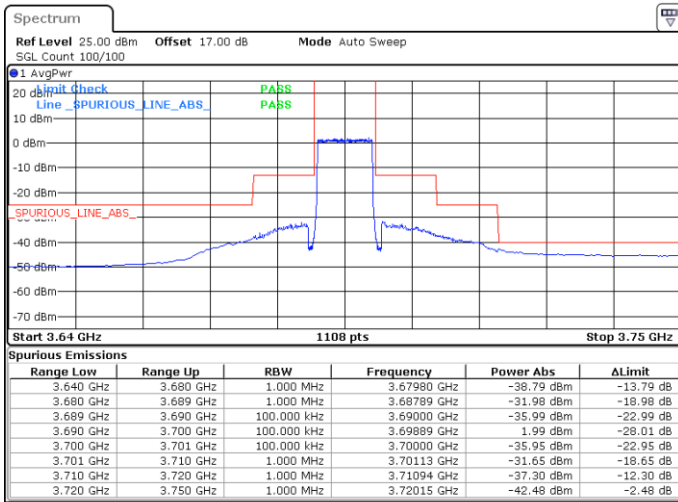

Lowest Channel / FullIRB

N/A

Date: 20.APR.2020 20:35:34

LTE Band 48 / 10MHz

16QAM

MiddleChannel / 1RB0

Middle Channel / 1RBmax

Date: 20.APR.2020 20:27:14

Date: 20.APR.2020 20:52:14

Middle Channel / FullIRB

N/A

Date: 20.APR.2020 20:39:44

LTE Band 48 / 10MHz

16QAM

Highest Channel / 1RB0

Highest Channel / 1RBmax

Date: 20.APR.2020 20:31:24

Date: 20.APR.2020 20:56:24

Highest Channel / FullIRB

N/A

Date: 20.APR.2020 20:43:54

LTE Band 48 / 15MHz

16QAM

Lowest Channel / 1RB0

Lowest Channel / 1RBmax

Date: 20.APR.2020 21:00:34

Date: 20.APR.2020 21:25:26

Lowest Channel / FullIRB

N/A

Date: 20.APR.2020 21:13:00

LTE Band 48 / 15MHz

16QAM