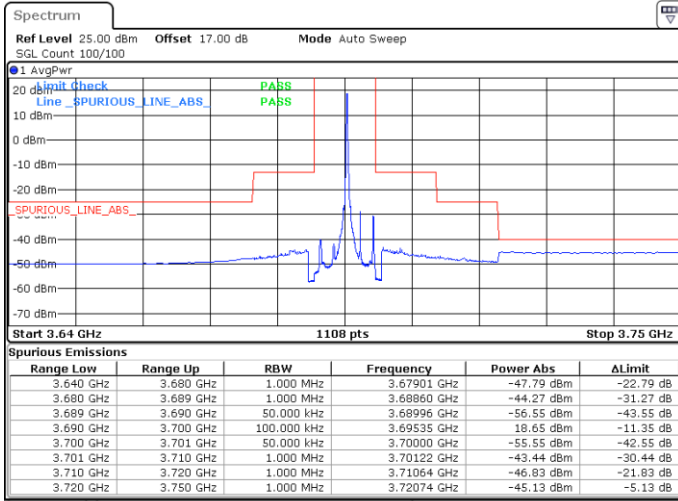

Date: 20.APR.2020 20:02:14

LTE Band 48 / 5MHz

16QAM

Highest Channel / 1RB0

Highest Channel / 1RBmax

Date: 20.APR.2020 19:53:54

Date: 20.APR.2020 20:18:54

Highest Channel / FullIRB

N/A

Date: 20.APR.2020 20:06:24

LTE Band 48 / 10MHz

16QAM

Lowest Channel / 1RB0

Lowest Channel / 1RBmax

Date: 20.APR.2020 20:23:04

Date: 20.APR.2020 20:48:03