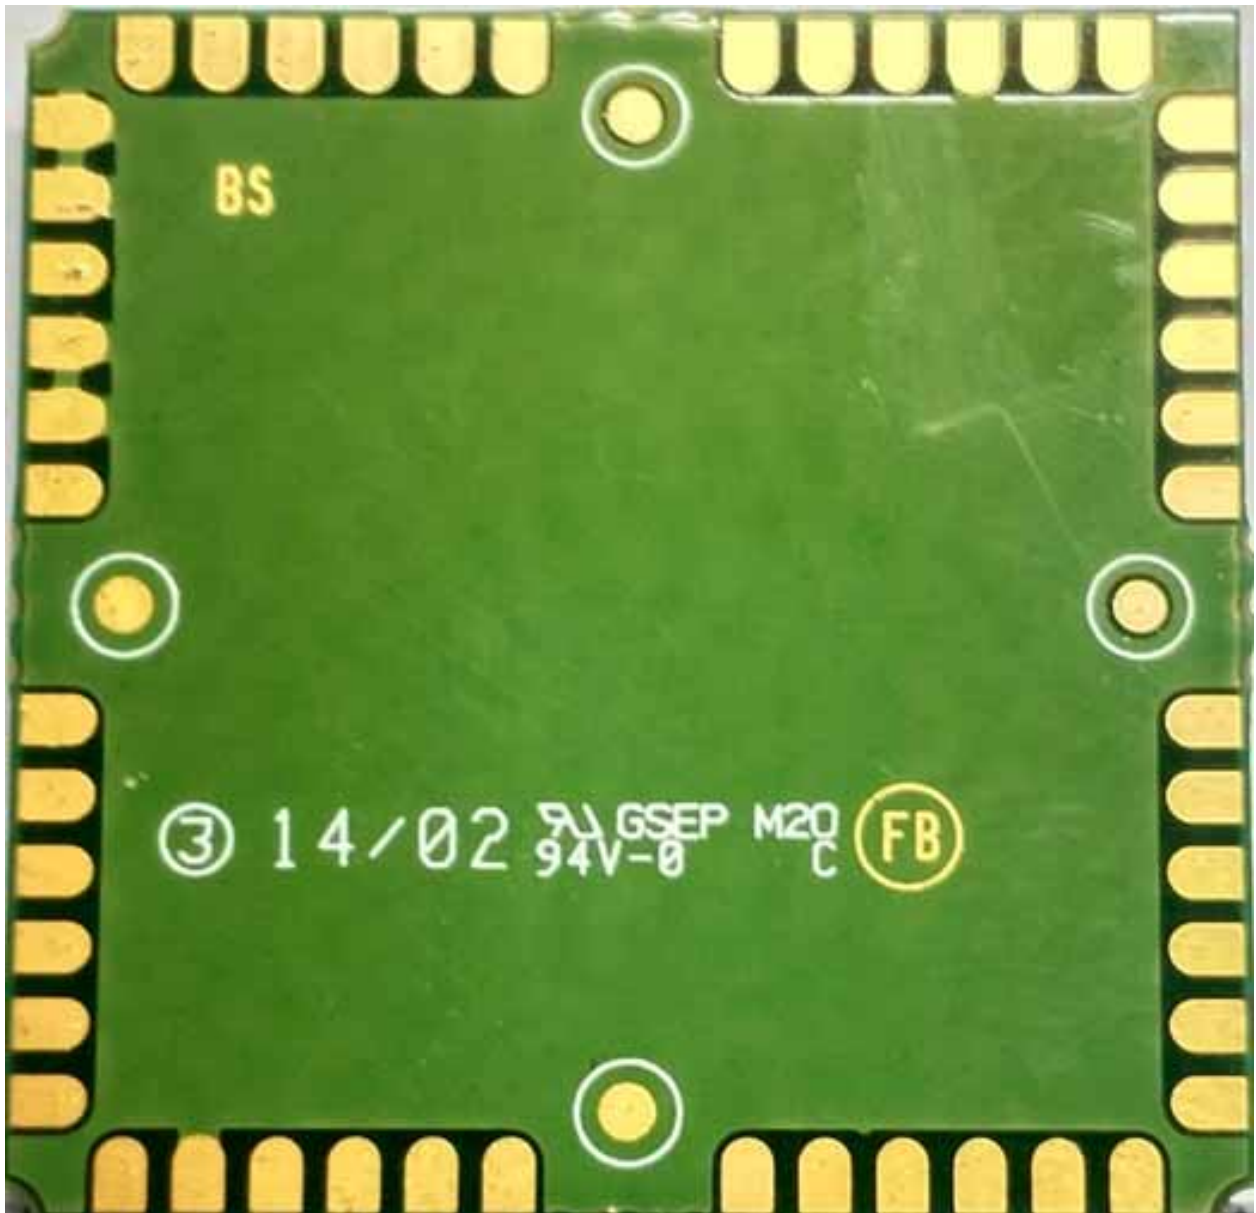

## EXTERNAL PHOTOGRAPHS

---

■ FRONT PHOTO

■ REAR PHOTO

**Telit** CL865-DUAL

MEID:012345678901234

LOT: WWYY

FCC ID: RI7CL865-DUAL

IC ID: 5131A-CL865DUAL

Designed in Korea

Made in China