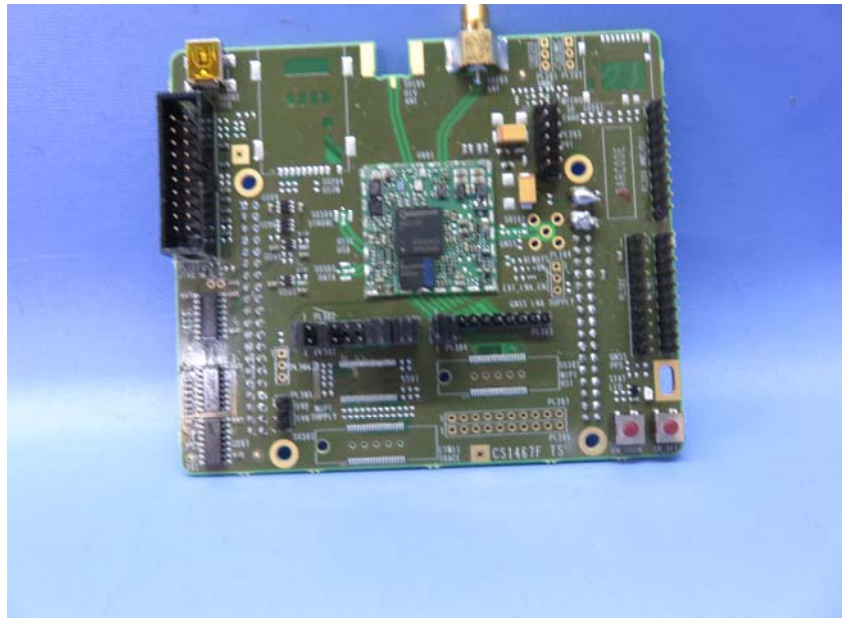

INTERTEK TESTING SERVICE

Report No.: 15090562HKG-001

Equipment Photographs

(Internal)

INTERTEK TESTING SERVICE

Report No.: 15090562HKG-001

Equipment Photographs

(Internal)

Equipment Photographs

(Internal)