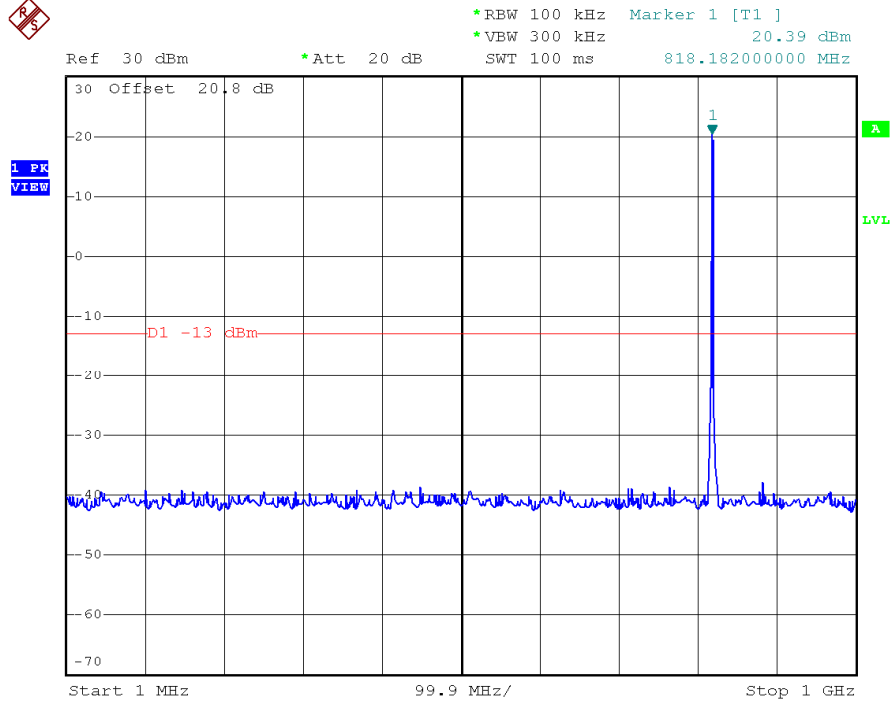

INTERTEK TESTING SERVICES

Spurious Emissions At Antenna Terminals

Lowest channel (BC10)

Lowest channel (BC10)

INTERTEK TESTING SERVICES

Spurious Emissions At Antenna Terminals

Middle channel (BC10)

Middle channel (BC10)

INTERTEK TESTING SERVICES

Spurious Emissions At Antenna Terminals

Highest Channel (BC10)

Highest Channel (BC10)