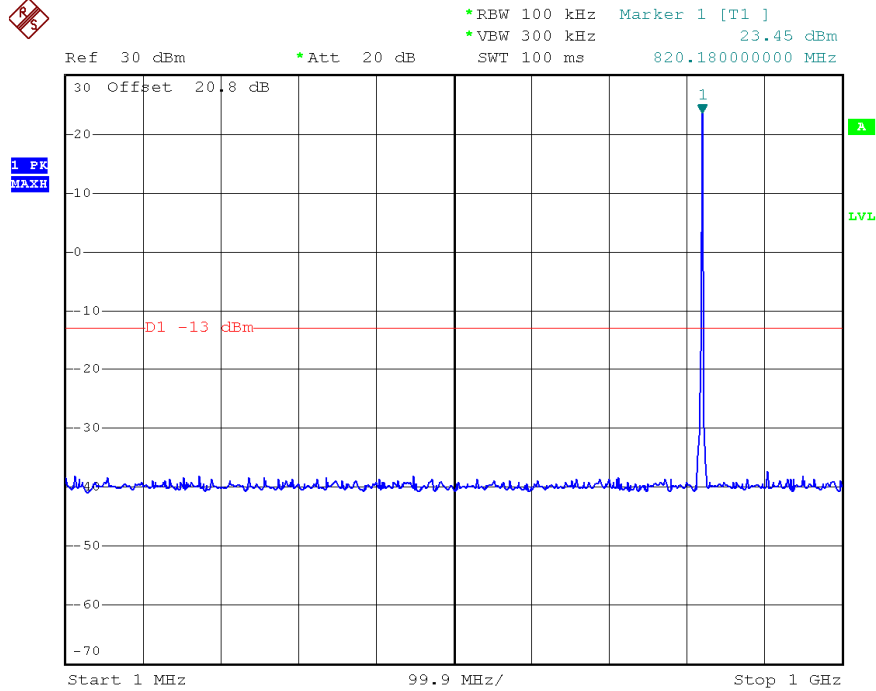

INTERTEK TESTING SERVICES

Spurious Emissions At Antenna Terminals

Lowest channel (BC10)

Lowest channel (BC10)

INTERTEK TESTING SERVICES

Spurious Emissions At Antenna Terminals

Middle channel (BC10)

Middle channel (BC10)

INTERTEK TESTING SERVICES

Spurious Emissions At Antenna Terminals

Highest Channel (BC10)

Highest Channel (BC10)