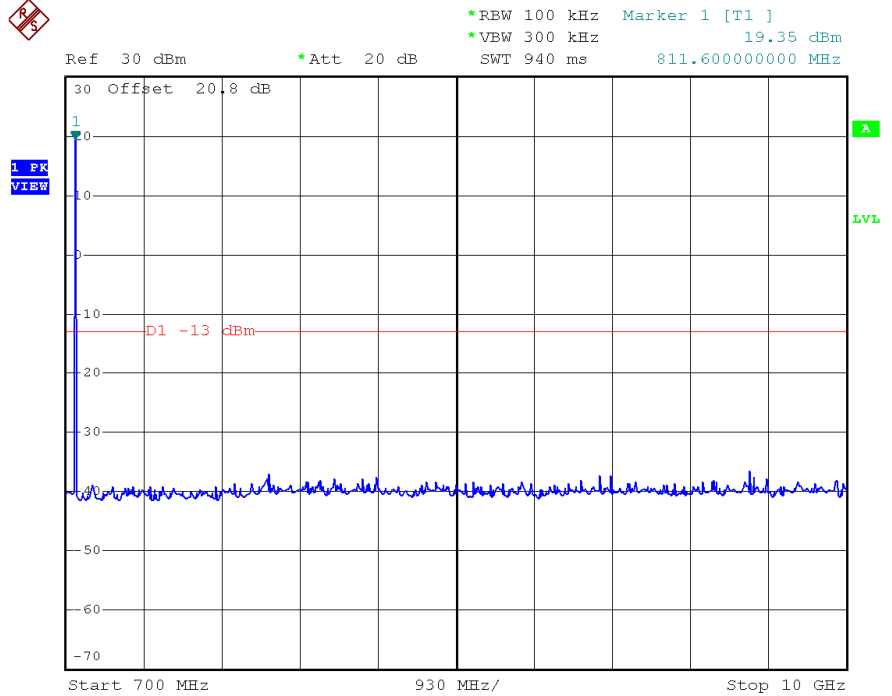

INTERTEK TESTING SERVICES

Spurious Emissions At Antenna Terminals

Lowest channel (BC10)

Lowest channel (BC10)

INTERTEK TESTING SERVICES

Spurious Emissions At Antenna Terminals

Middle channel (BC10)

Middle channel (BC10)

INTERTEK TESTING SERVICES

Spurious Emissions At Antenna Terminals

Highest Channel (BC10)

Highest Channel (BC10)