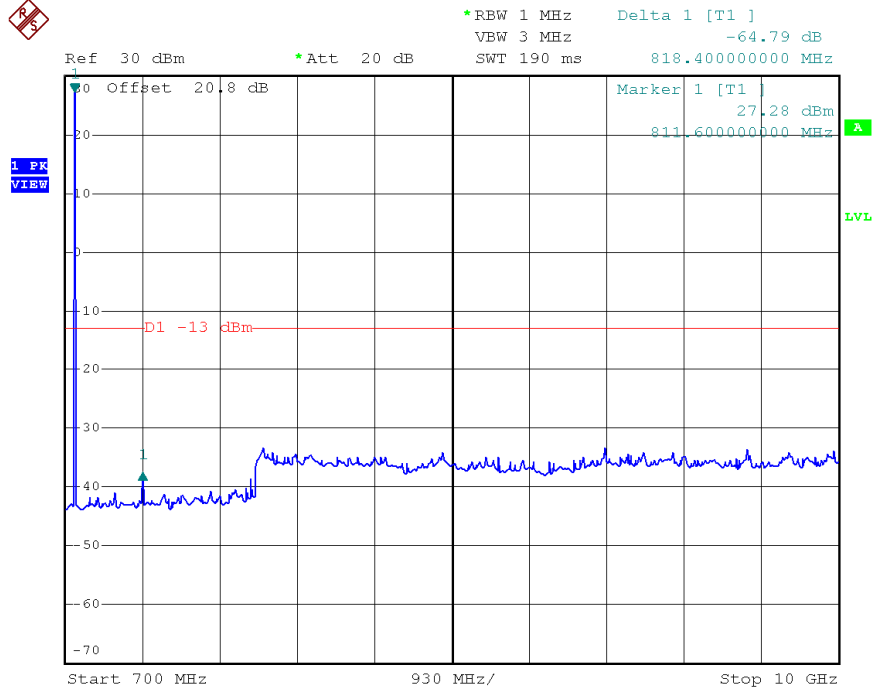

INTERTEK TESTING SERVICES

Spurious Emissions At Antenna Terminals

Lowest channel (BC10)

Lowest channel (BC10)

INTERTEK TESTING SERVICES

Spurious Emissions At Antenna Terminals

Middle channel (BC10)

Middle channel (BC10)

INTERTEK TESTING SERVICES

Spurious Emissions At Antenna Terminals

Highest Channel (BC10)

Highest Channel (BC10)