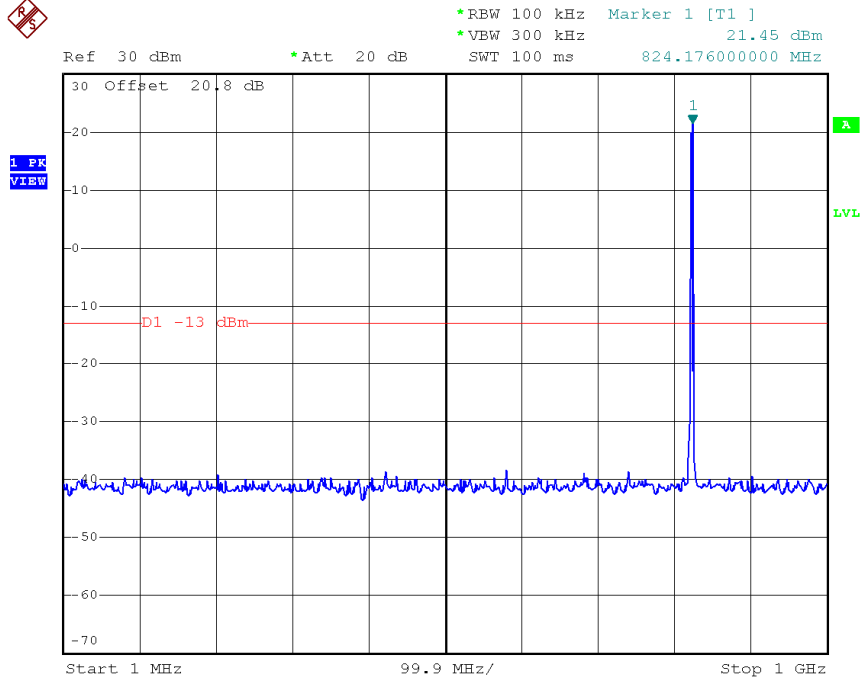

INTERTEK TESTING SERVICES

Spurious Emissions At Antenna Terminals

Lowest channel (BC10)

Lowest channel (BC10)

INTERTEK TESTING SERVICES

Spurious Emissions At Antenna Terminals

Middle channel (BC10)

Middle channel (BC10)

INTERTEK TESTING SERVICES

Spurious Emissions At Antenna Terminals

Highest Channel (BC10)

Highest Channel (BC10)