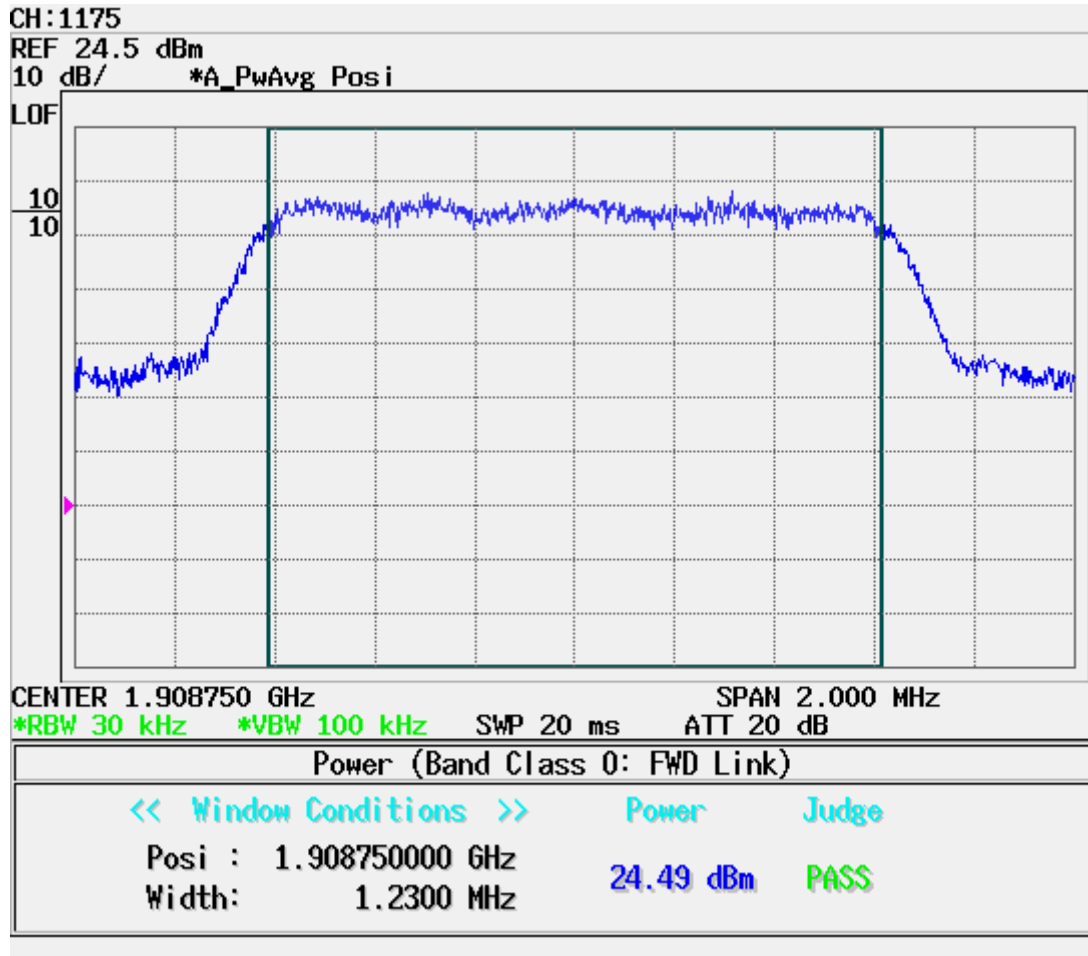

■ **PCS CDMA MODE (1175 CH.) Conducted Spurious**

■ CDMA MODE (1013 CH.) : Channel Power

■ CDMA MODE (0384 CH.) : Channel Power

■ CDMA MODE (0777 CH.) : Channel Power

■ PCS CDMA MODE (0025 CH.) : Channel Power

■ PCS CDMA MODE (0600 CH.) : Channel Power

■ PCS CDMA MODE (1175 CH.) : Channel Power

■ CDMA Mode (0384 CH.) : Occupied Bandwidth

■ PCS CDMA Mode (0600 CH) : Occupied Bandwidth

■ CDMA Cellular (1013 CH.) Band Edge