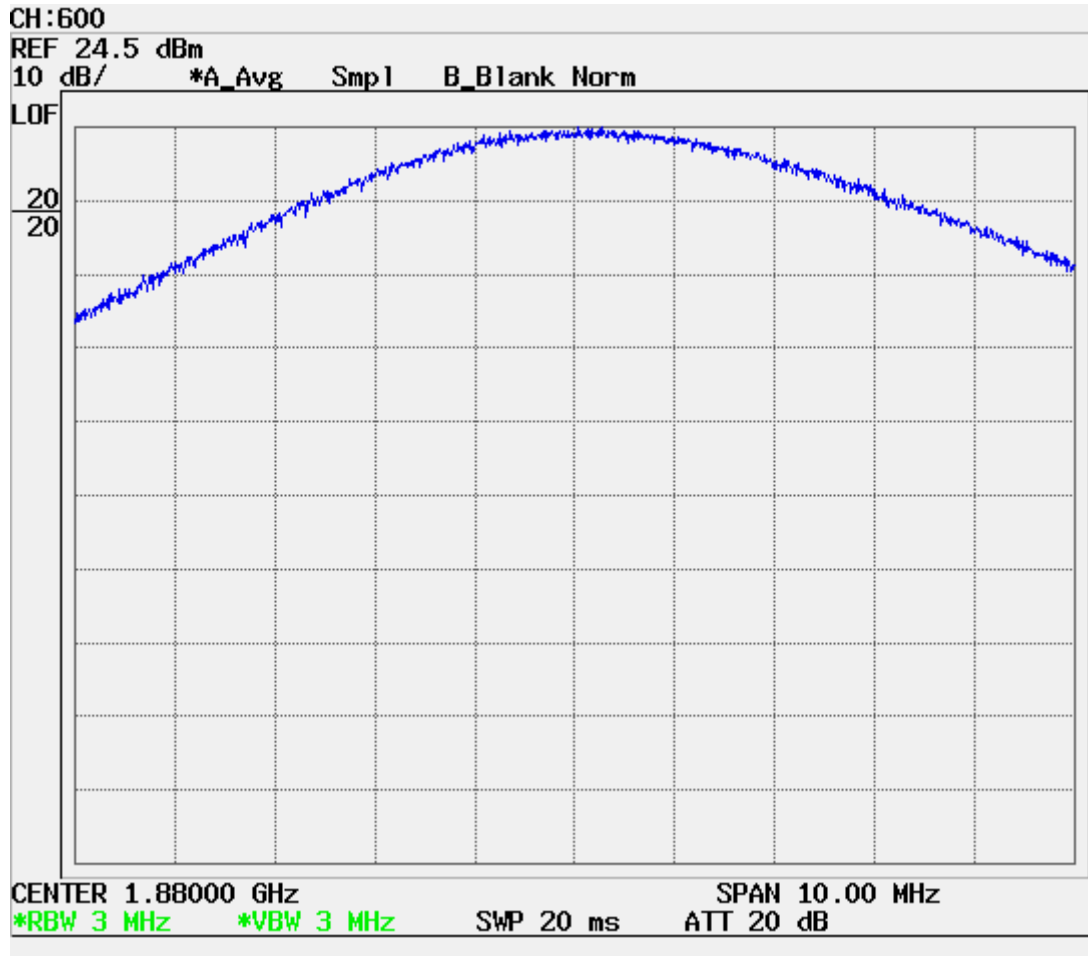

■ PCS CDMA MODE (0600 CH.) : Channel Power

■ PCS CDMA MODE (1175 CH.) : Channel Power

■ CDMA Mode (0384 CH.) : Occupied Bandwidth

■ PCS CDMA Mode (0600 CH) : Occupied Bandwidth

■ CDMA Cellular (1013 CH.) Band Edge

■ CDMA Cellular (777 CH.) Band Edge

■ PCS Mode Band Edge (25 CH.)

■ PCS Mode Band Edge (1175 CH.)

■ CDMA (1013 CH) Test Mode: POWER OUT

■ CDMA (0384 CH) Test Mode: POWER OUT

■ CDMA (0777 CH) Test Mode: POWER OUT

■ PCS CDMA (0025 CH) Test Mode: POWER OUT

■ PCS CDMA (0600 CH) Test Mode: POWER OUT

■ PCS CDMA (1175 CH) Test Mode: POWER OUT

■ CDMA (1013 CH) Test Mode: SPURIOUS EMISSION - RECEIVER OPERATING

■ CDMA (0384 CH) Test Mode: SPURIOUS EMISSION - RECEIVER OPERATING