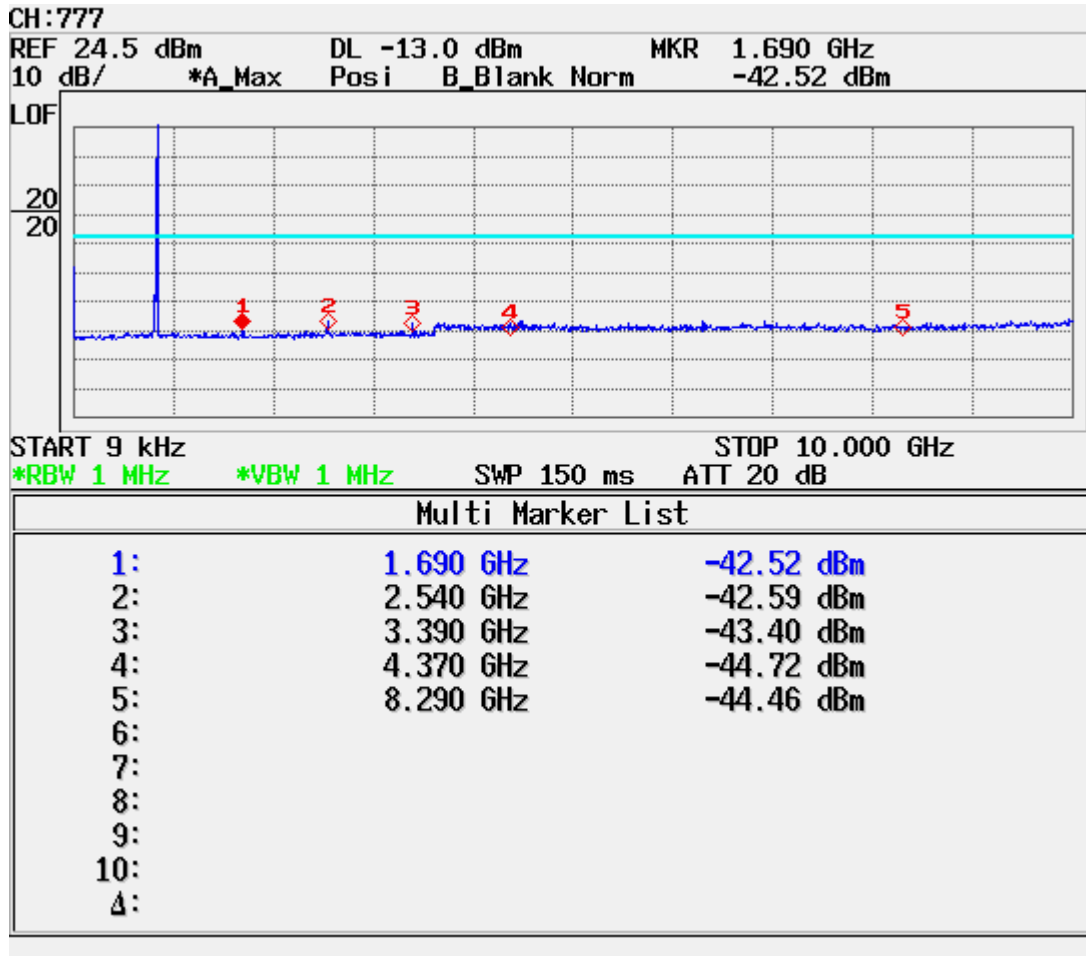

ATTACHMENT D – TEST PLOTS

■ CDMA MODE (1013 CH.) Conducted Spurious

■ CDMA MODE (0384 CH.) Conducted Spurious

■ CDMA MODE (0777 CH.) Conducted Spurious

■ PCS CDMA MODE (0025 CH.) Conducted Spurious

■ PCS CDMA MODE (0600 CH.) Conducted Spurious

■ **PCS CDMA MODE (1175 CH.) Conducted Spurious**

■ CDMA MODE (1013 CH.) : Channel Power

■ CDMA MODE (0384 CH.) : Channel Power

■ CDMA MODE (0777 CH.) : Channel Power

■ PCS CDMA MODE (0025 CH.) : Channel Power

■ PCS CDMA MODE (0600 CH.) : Channel Power

■ PCS CDMA MODE (1175 CH.) : Channel Power

■ CDMA Mode (0384 CH.) : Occupied Bandwidth

■ PCS CDMA Mode (0600 CH) : Occupied Bandwidth

■ CDMA Cellular (1013 CH.) Band Edge

■ CDMA Cellular (777 CH.) Band Edge

■ PCS Mode Band Edge (25 CH.)

■ PCS Mode Band Edge (1175 CH.)

■ CDMA (1013 CH) Test Mode: POWER OUT

■ CDMA (0384 CH) Test Mode: POWER OUT

■ CDMA (0777 CH) Test Mode: POWER OUT