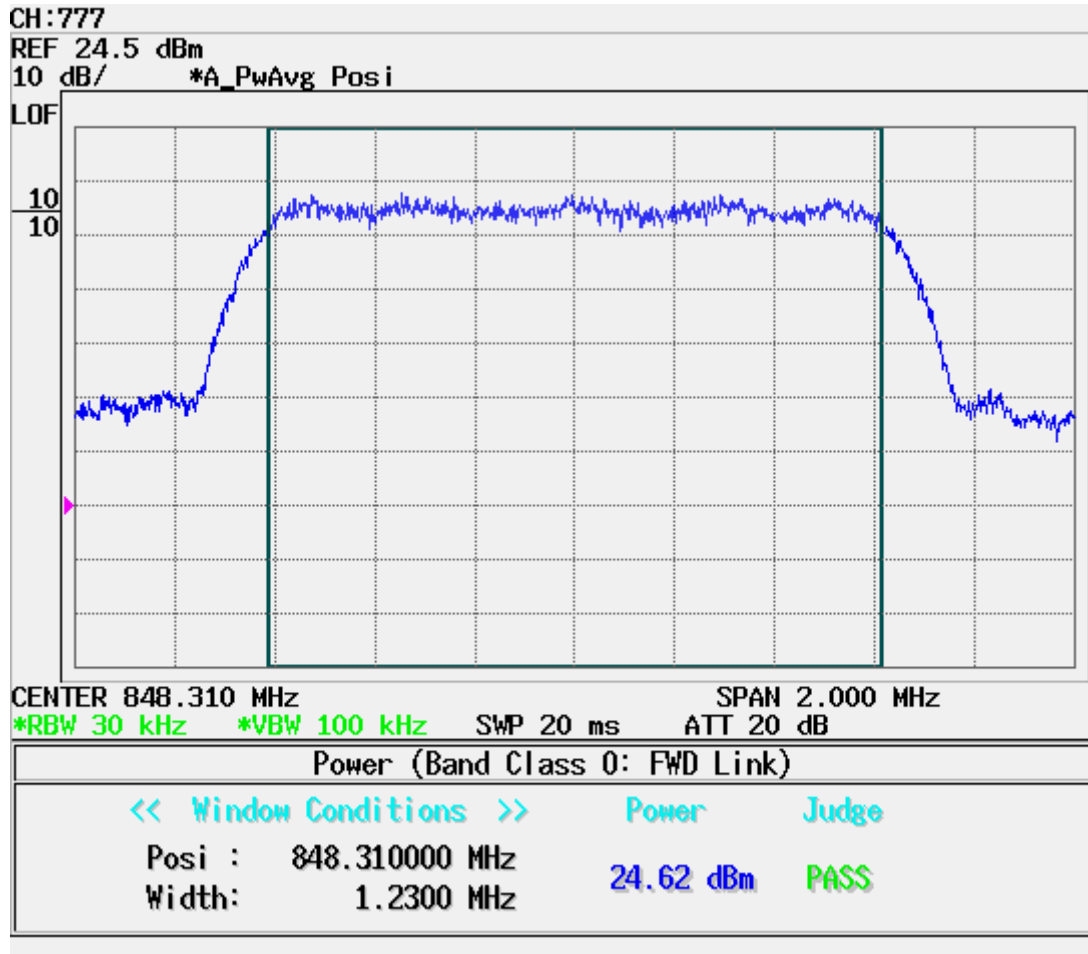

■ **PCS CDMA MODE (1175 CH.) Conducted Spurious**

■ CDMA MODE (1013 CH.) : Channel Power

■ CDMA MODE (0384 CH.) : Channel Power

■ CDMA MODE (0777 CH.) : Channel Power

■ PCS CDMA MODE (0025 CH.) : Channel Power

■ PCS CDMA MODE (0600 CH.) : Channel Power

■ PCS CDMA MODE (1175 CH.) : Channel Power

■ CDMA Mode (0384 CH.) : Occupied Bandwidth

■ PCS CDMA Mode (0600 CH) : Occupied Bandwidth

■ CDMA Cellular (1013 CH.) Band Edge

■ CDMA Cellular (777 CH.) Band Edge

■ PCS Mode Band Edge (25 CH.)

■ PCS Mode Band Edge (1175 CH.)

■ CDMA (1013 CH) Test Mode: POWER OUT

■ CDMA (0384 CH) Test Mode: POWER OUT

■ CDMA (0777 CH) Test Mode: POWER OUT