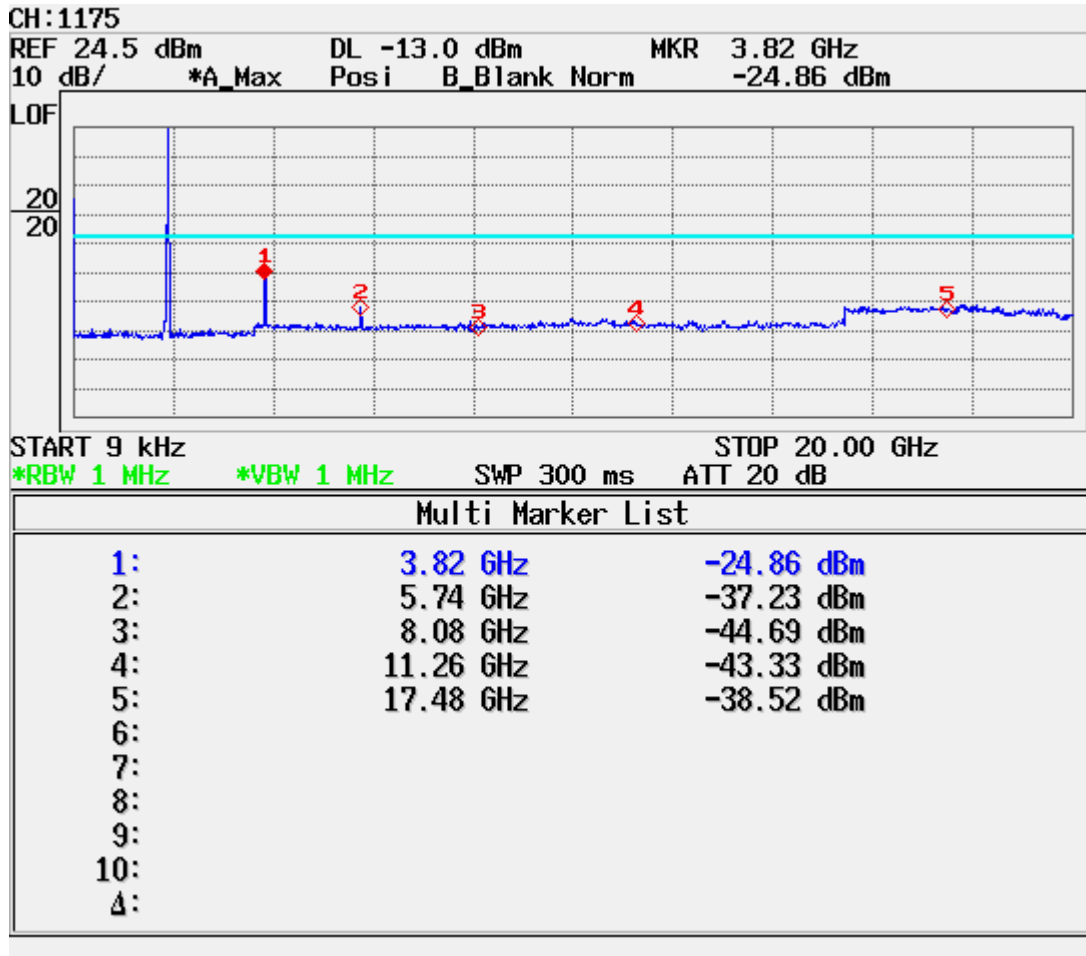

ATTACHMENT D – TEST PLOTS

■ CDMA MODE (1013 CH.) Conducted Spurious

■ CDMA MODE (0384 CH.) Conducted Spurious

■ CDMA MODE (0777 CH.) Conducted Spurious

■ PCS CDMA MODE (0025 CH.) Conducted Spurious

■ PCS CDMA MODE (0600 CH.) Conducted Spurious

■ **PCS CDMA MODE (1175 CH.) Conducted Spurious**

■ CDMA MODE (1013 CH.) : Channel Power

■ CDMA MODE (0384 CH.) : Channel Power

■ CDMA MODE (0777 CH.) : Channel Power

■ PCS CDMA MODE (0025 CH.) : Channel Power

■ PCS CDMA MODE (0600 CH.) : Channel Power

■ PCS CDMA MODE (1175 CH.) : Channel Power

■ CDMA Mode (0384 CH.) : Occupied Bandwidth

■ PCS CDMA Mode (0600 CH) : Occupied Bandwidth

■ CDMA Cellular (1013 CH.) Band Edge

■ CDMA Cellular (777 CH.) Band Edge

■ PCS Mode Band Edge (25 CH.)

■ PCS Mode Band Edge (1175 CH.)

■ CDMA (1013 CH) Test Mode: POWER OUT

■ CDMA (0384 CH) Test Mode: POWER OUT

■ CDMA (0777 CH) Test Mode: POWER OUT