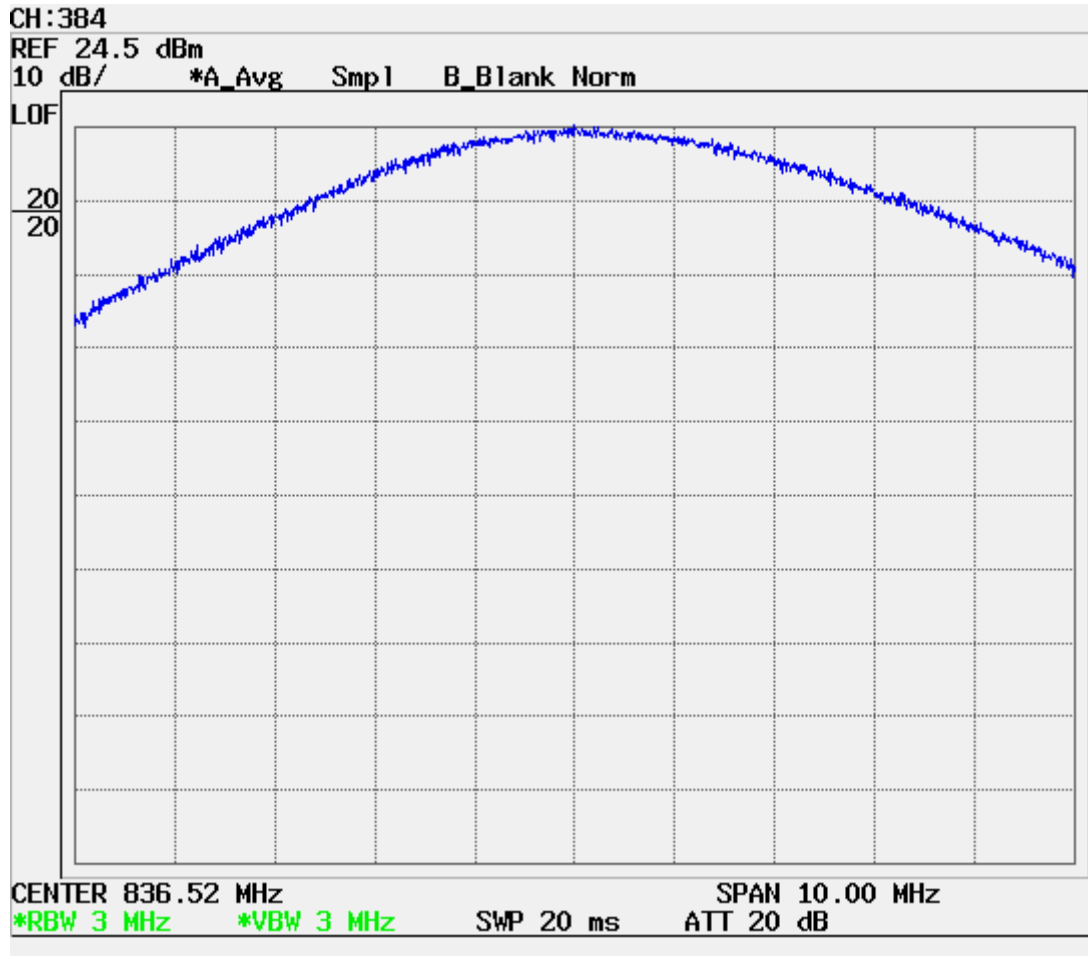

■ PCS CDMA MODE (0600 CH.) : Channel Power

■ PCS CDMA MODE (1175 CH.) : Channel Power

■ CDMA Mode (0384 CH.) : Occupied Bandwidth

■ PCS CDMA Mode (0600 CH) : Occupied Bandwidth

■ CDMA Cellular (1013 CH.) Band Edge

■ CDMA Cellular (777 CH.) Band Edge

■ PCS Mode Band Edge (25 CH.)

■ PCS Mode Band Edge (1175 CH.)

■ CDMA (1013 CH) Test Mode: POWER OUT

■ CDMA (0384 CH) Test Mode: POWER OUT

■ CDMA (0777 CH) Test Mode: POWER OUT