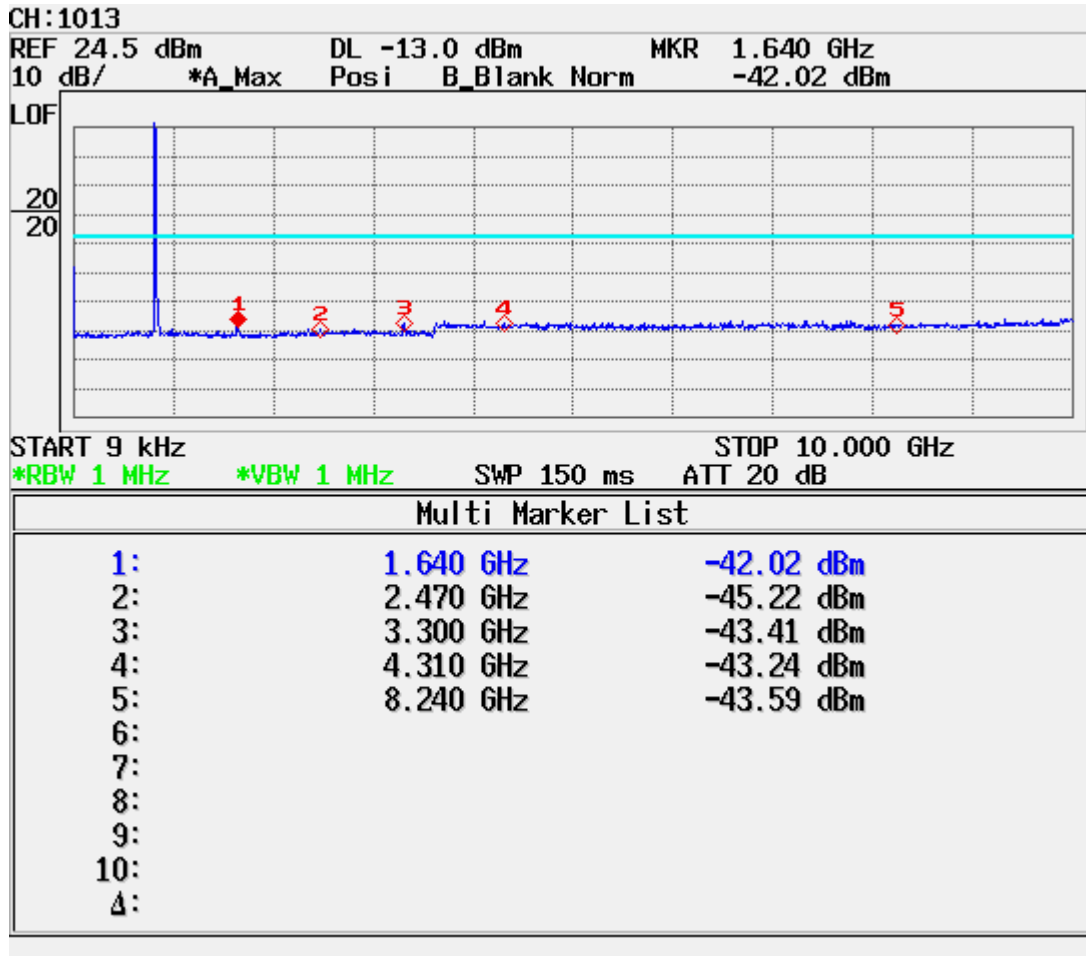

ATTACHMENT D – TEST PLOTS

■ CDMA MODE (1013 CH.) Conducted Spurious

■ CDMA MODE (0384 CH.) Conducted Spurious

■ CDMA MODE (0777 CH.) Conducted Spurious

■ PCS CDMA MODE (0025 CH.) Conducted Spurious

■ PCS CDMA MODE (0600 CH.) Conducted Spurious

■ **PCS CDMA MODE (1175 CH.) Conducted Spurious**

■ CDMA MODE (1013 CH.) : Channel Power

■ CDMA MODE (0384 CH.) : Channel Power

■ CDMA MODE (0777 CH.) : Channel Power

■ PCS CDMA MODE (0025 CH.) : Channel Power

■ PCS CDMA MODE (0600 CH.) : Channel Power

■ PCS CDMA MODE (1175 CH.) : Channel Power

■ CDMA Mode (0384 CH.) : Occupied Bandwidth

■ PCS CDMA Mode (0600 CH) : Occupied Bandwidth

■ CDMA Cellular (1013 CH.) Band Edge

■ CDMA Cellular (777 CH.) Band Edge

■ PCS Mode Band Edge (25 CH.)

■ PCS Mode Band Edge (1175 CH.)

■ CDMA (1013 CH) Test Mode: POWER OUT

■ CDMA (0384 CH) Test Mode: POWER OUT

■ CDMA (0777 CH) Test Mode: POWER OUT