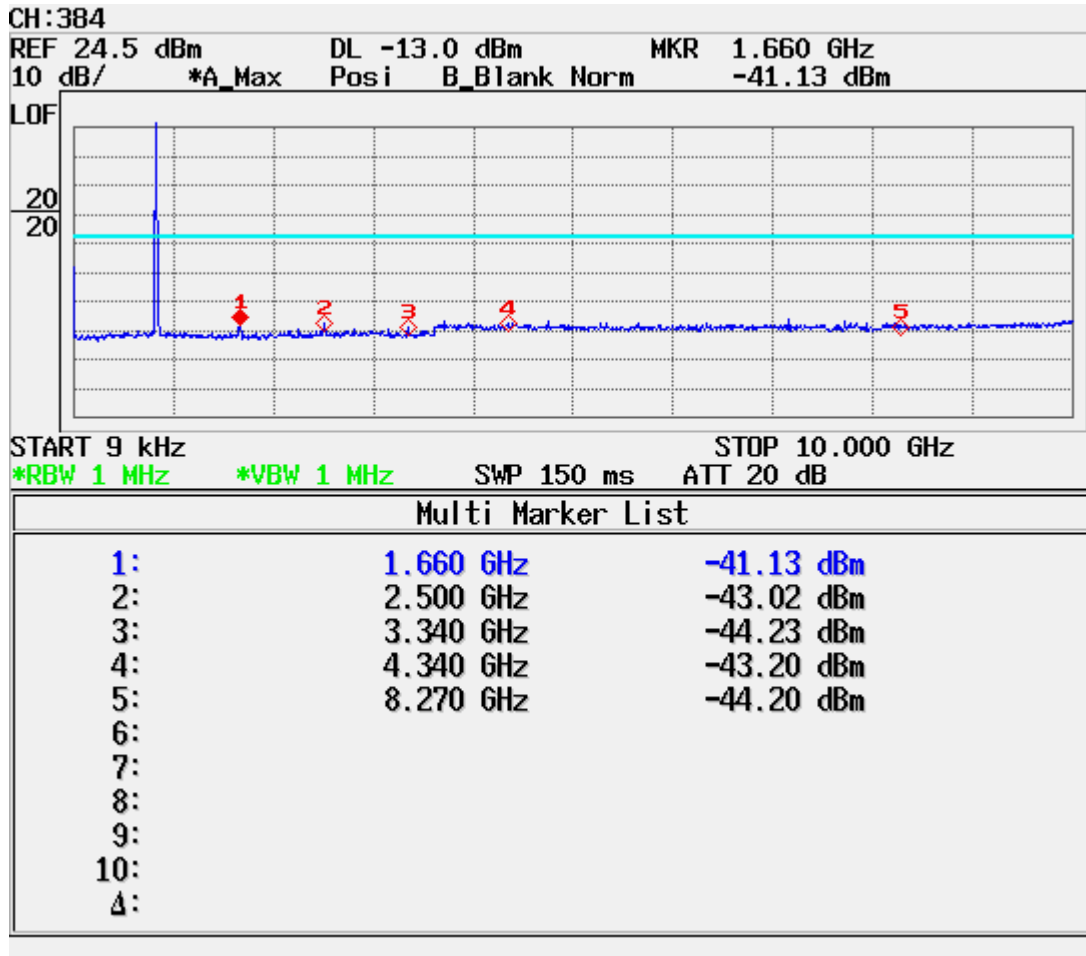

ATTACHMENT D – TEST PLOTS

■ CDMA MODE (1013 CH.) Conducted Spurious

■ CDMA MODE (0384 CH.) Conducted Spurious

■ CDMA MODE (0777 CH.) Conducted Spurious

■ PCS CDMA MODE (0025 CH.) Conducted Spurious

■ PCS CDMA MODE (0600 CH.) Conducted Spurious

■ **PCS CDMA MODE (1175 CH.) Conducted Spurious**

■ CDMA MODE (1013 CH.) : Channel Power

■ CDMA MODE (0384 CH.) : Channel Power

■ CDMA MODE (0777 CH.) : Channel Power

■ PCS CDMA MODE (0025 CH.) : Channel Power

■ PCS CDMA MODE (0600 CH.) : Channel Power

■ PCS CDMA MODE (1175 CH.) : Channel Power

■ CDMA Mode (0384 CH.) : Occupied Bandwidth

■ PCS CDMA Mode (0600 CH) : Occupied Bandwidth

■ CDMA Cellular (1013 CH.) Band Edge

■ CDMA Cellular (777 CH.) Band Edge

■ PCS Mode Band Edge (25 CH.)

■ PCS Mode Band Edge (1175 CH.)

■ CDMA (1013 CH) Test Mode: POWER OUT

■ CDMA (0384 CH) Test Mode: POWER OUT

■ CDMA (0777 CH) Test Mode: POWER OUT