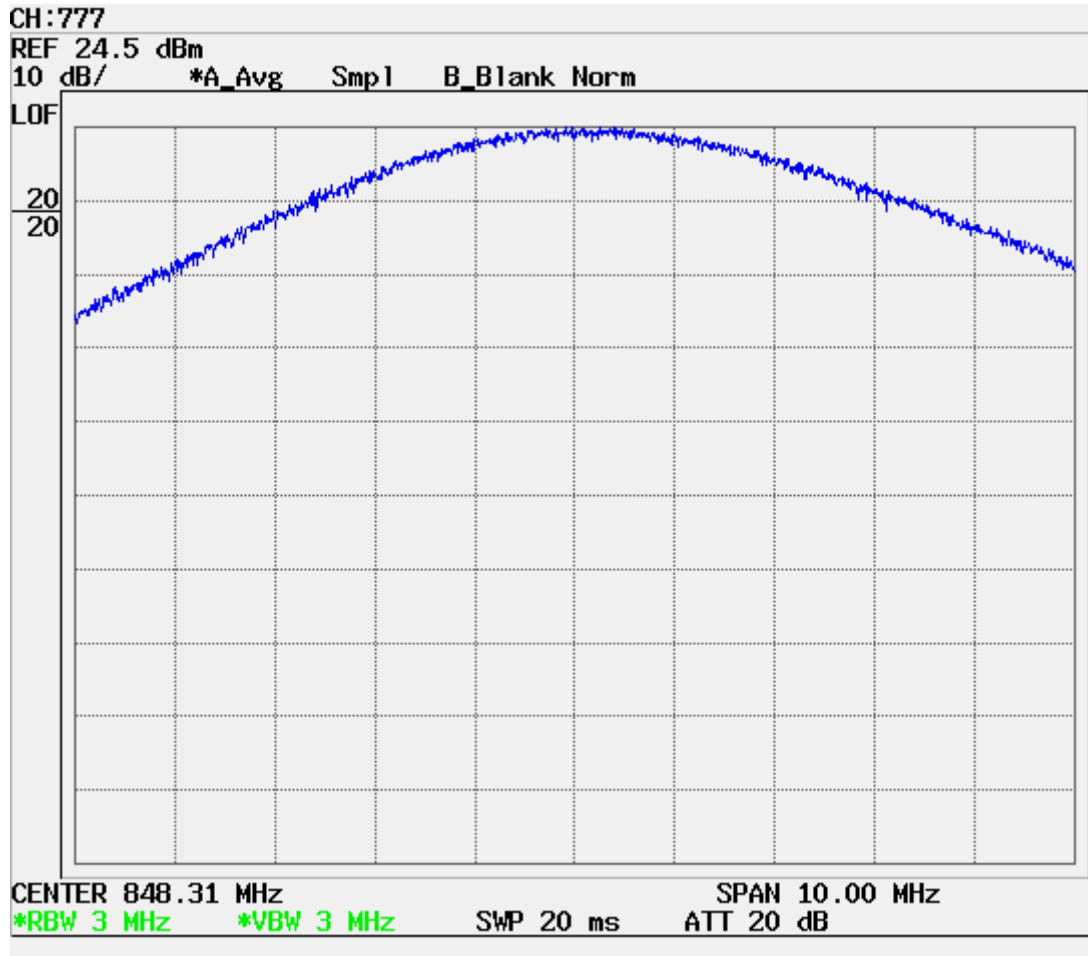

■ PCS CDMA MODE (0600 CH.) : Channel Power

■ PCS CDMA MODE (1175 CH.) : Channel Power

■ CDMA Mode (0384 CH.) : Occupied Bandwidth

■ PCS CDMA Mode (0600 CH) : Occupied Bandwidth

■ CDMA Cellular (1013 CH.) Band Edge

■ CDMA Cellular (777 CH.) Band Edge

■ PCS Mode Band Edge (25 CH.)

■ PCS Mode Band Edge (1175 CH.)

■ CDMA (1013 CH) Test Mode: POWER OUT

■ CDMA (0384 CH) Test Mode: POWER OUT

■ CDMA (0777 CH) Test Mode: POWER OUT