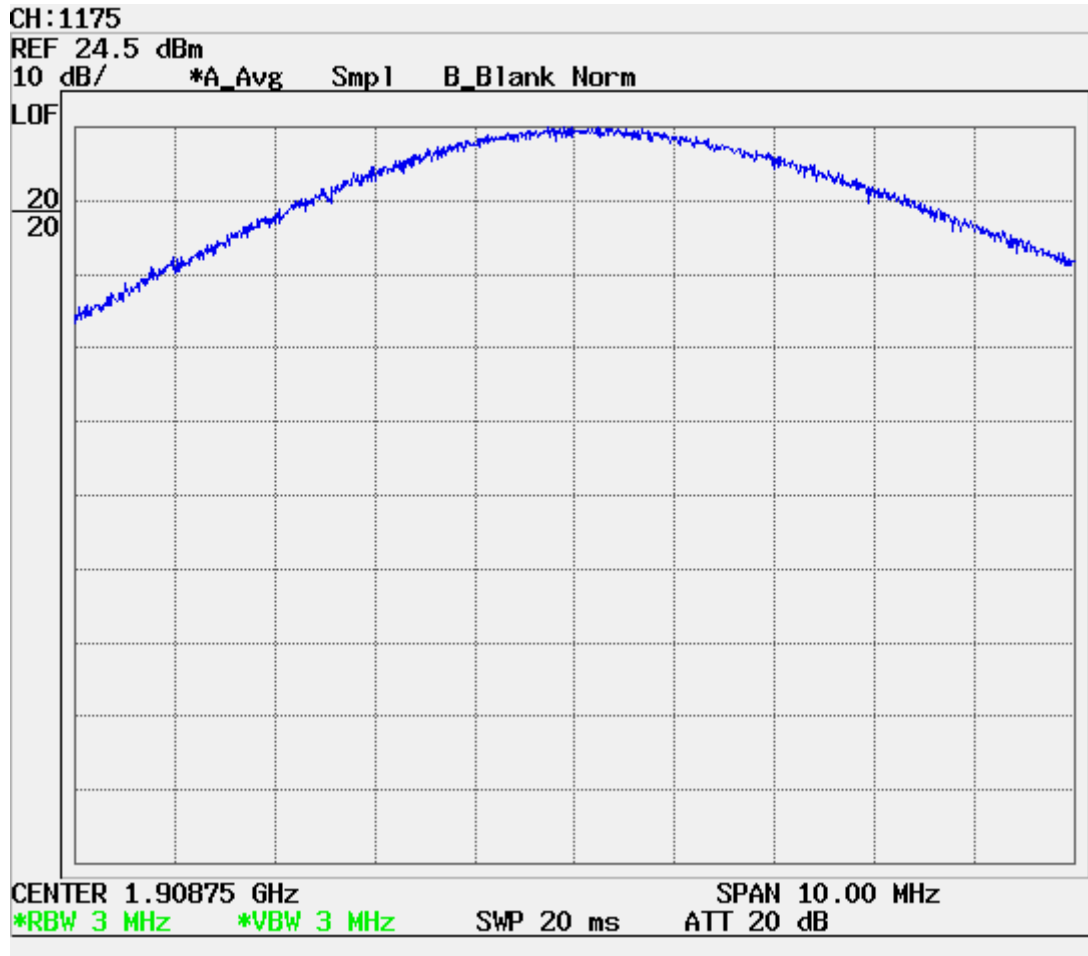

■ PCS CDMA (1175 CH) Test Mode: POWER OUT