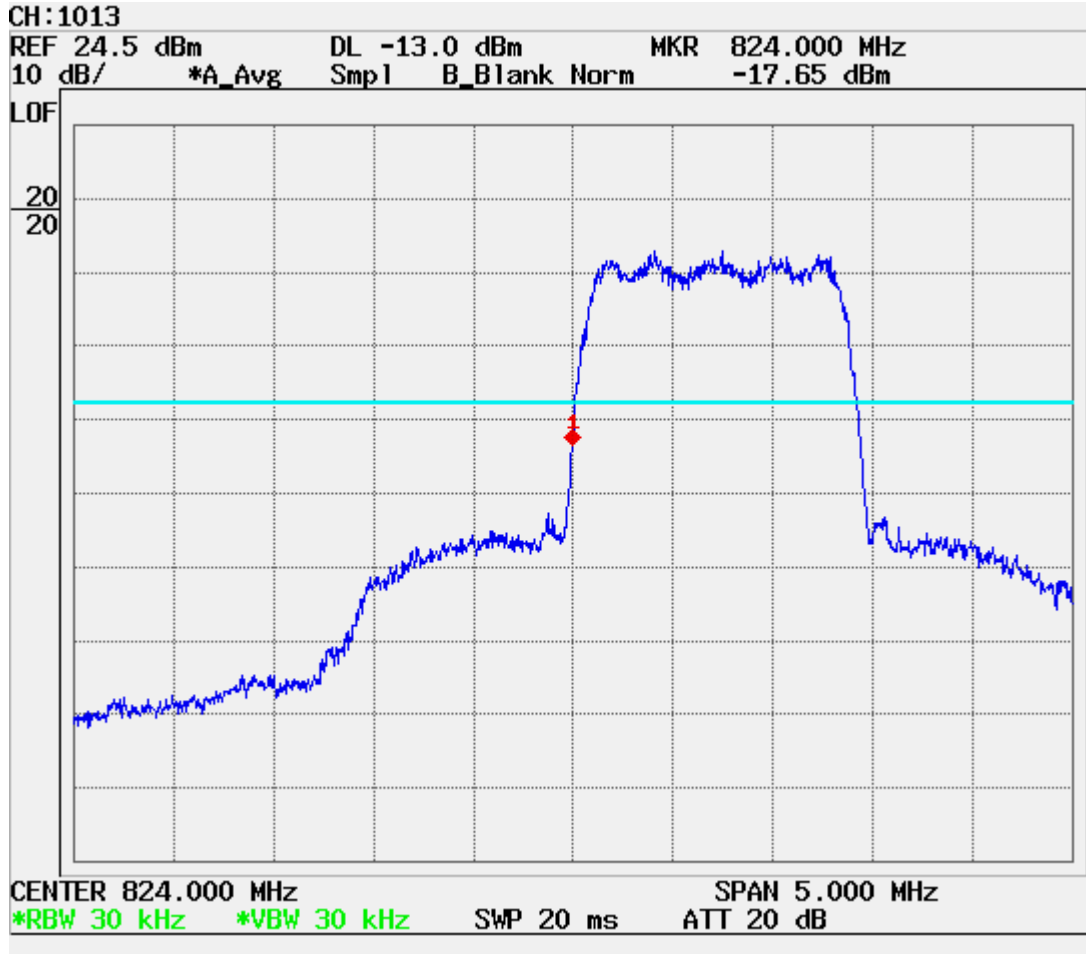

■ **PCS CDMA MODE (1175 CH.) Conducted Spurious**

■ CDMA MODE (1013 CH.) : Channel Power

■ CDMA MODE (0384 CH.) : Channel Power

■ CDMA MODE (0777 CH.) : Channel Power

■ PCS CDMA MODE (0025 CH.) : Channel Power

■ PCS CDMA MODE (0600 CH.) : Channel Power

■ PCS CDMA MODE (1175 CH.) : Channel Power

■ CDMA Mode (0384 CH.) : Occupied Bandwidth

■ PCS CDMA Mode (0600 CH) : Occupied Bandwidth

■ CDMA Cellular (1013 CH.) Band Edge

■ CDMA Cellular (777 CH.) Band Edge

■ PCS Mode Band Edge (25 CH.)

■ PCS Mode Band Edge (1175 CH.)

■ CDMA (1013 CH) Test Mode: POWER OUT

■ CDMA (0384 CH) Test Mode: POWER OUT

■ CDMA (0777 CH) Test Mode: POWER OUT

■ CDMA (0777 CH) Test Mode: SPURIOUS EMISSION - RECEIVER OPERATING