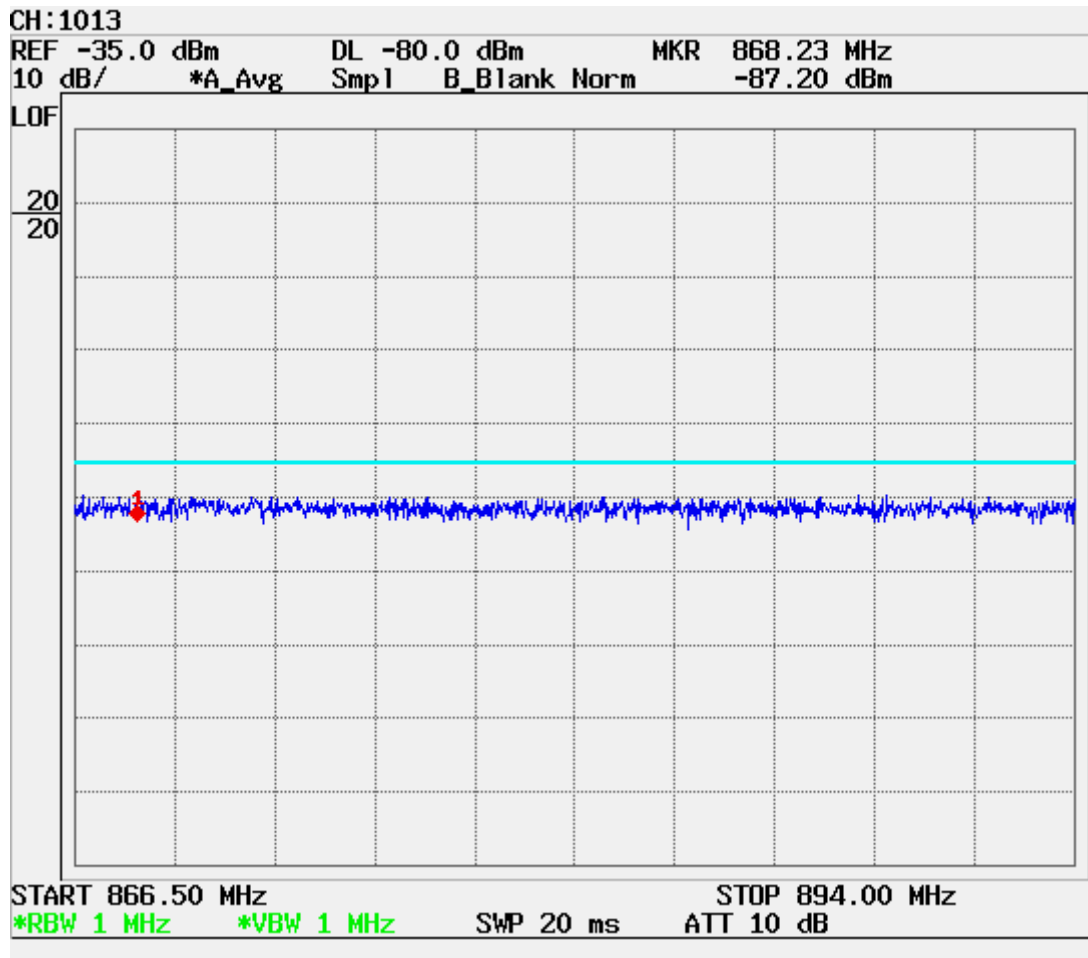

■ CDMA Cellular (777 CH.) Band Edge

■ PCS Mode Band Edge (25 CH.)

■ PCS Mode Band Edge (1175 CH.)

■ CDMA (1013 CH) Test Mode: POWER OUT

■ CDMA (0384 CH) Test Mode: POWER OUT

■ CDMA (0777 CH) Test Mode: POWER OUT

■ PCS CDMA (0025 CH) Test Mode: POWER OUT

■ PCS CDMA (0600 CH) Test Mode: POWER OUT

■ PCS CDMA (1175 CH) Test Mode: POWER OUT

■ CDMA (1013 CH) Test Mode: SPURIOUS EMISSION - RECEIVER OPERATING

■ CDMA (0384 CH) Test Mode: SPURIOUS EMISSION - RECEIVER OPERATING

■ CDMA (0777 CH) Test Mode: SPURIOUS EMISSION - RECEIVER OPERATING