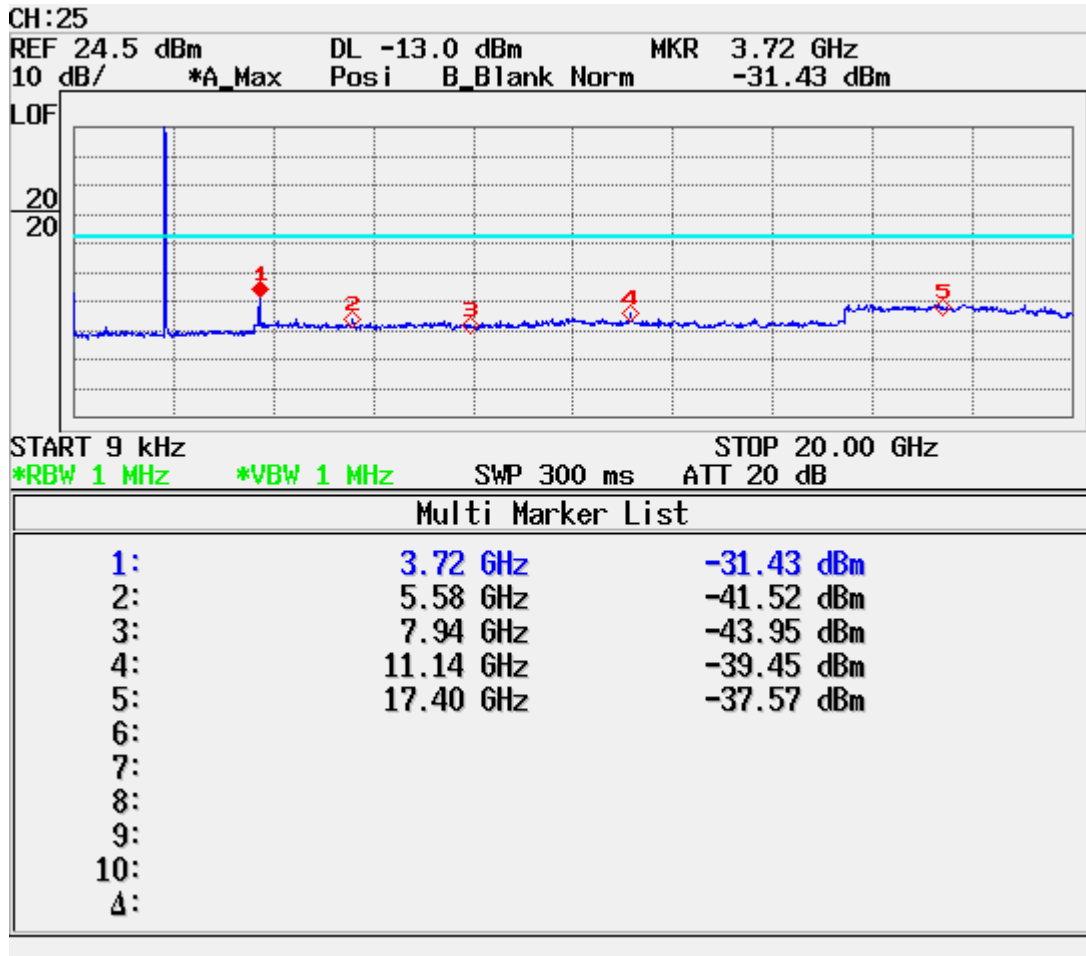

ATTACHMENT D – TEST PLOTS

■ CDMA MODE (1013 CH.) Conducted Spurious

■ CDMA MODE (0384 CH.) Conducted Spurious

■ CDMA MODE (0777 CH.) Conducted Spurious

■ PCS CDMA MODE (0025 CH.) Conducted Spurious

■ PCS CDMA MODE (0600 CH.) Conducted Spurious

■ **PCS CDMA MODE (1175 CH.) Conducted Spurious**

■ CDMA MODE (1013 CH.) : Channel Power

■ CDMA MODE (0384 CH.) : Channel Power

■ CDMA MODE (0777 CH.) : Channel Power

■ PCS CDMA MODE (0025 CH.) : Channel Power

■ PCS CDMA MODE (0600 CH.) : Channel Power

■ PCS CDMA MODE (1175 CH.) : Channel Power

■ CDMA Mode (0384 CH.) : Occupied Bandwidth

■ PCS CDMA Mode (0600 CH) : Occupied Bandwidth

■ CDMA Cellular (1013 CH.) Band Edge

■ CDMA Cellular (777 CH.) Band Edge

■ PCS Mode Band Edge (25 CH.)

■ PCS Mode Band Edge (1175 CH.)

■ CDMA (1013 CH) Test Mode: POWER OUT

■ CDMA (0384 CH) Test Mode: POWER OUT

■ CDMA (0777 CH) Test Mode: POWER OUT