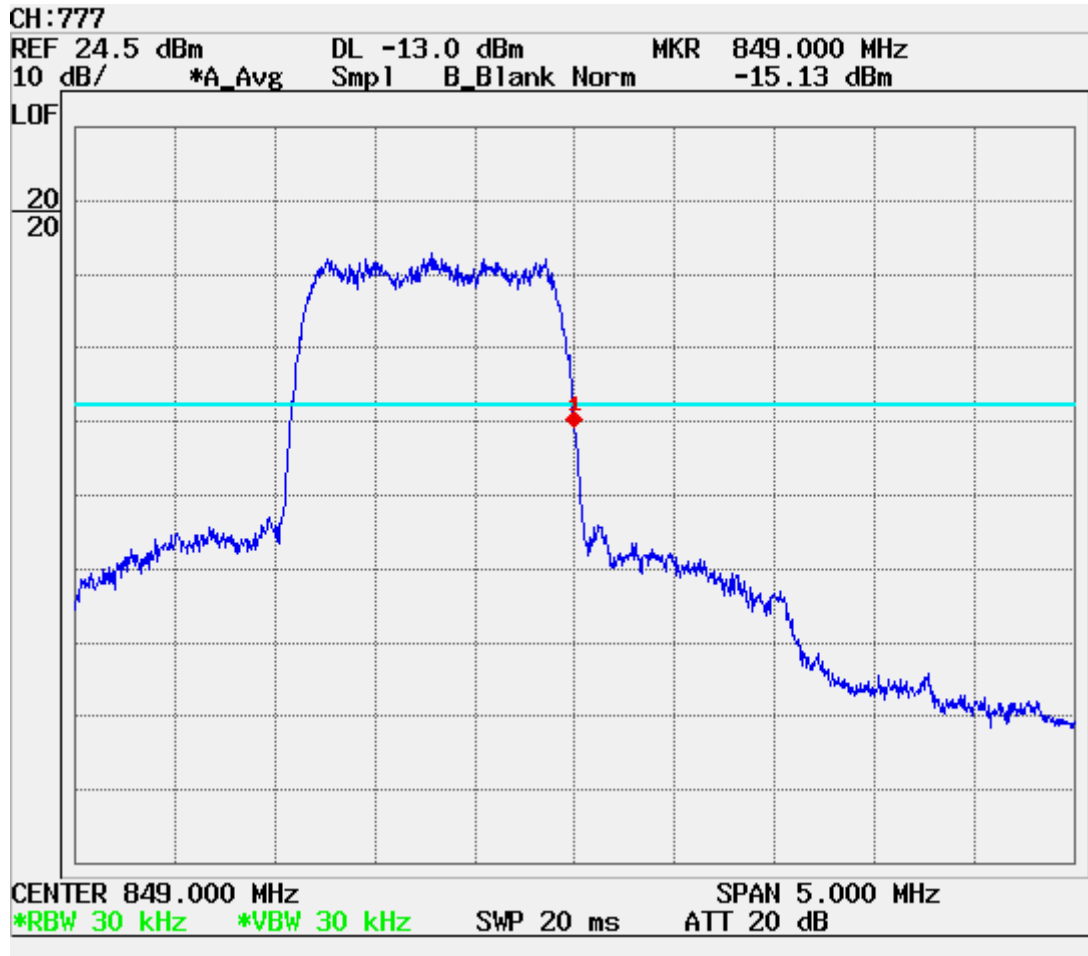

■ **PCS CDMA MODE (1175 CH.) Conducted Spurious**

■ CDMA MODE (1013 CH.) : Channel Power

■ CDMA MODE (0384 CH.) : Channel Power

■ CDMA MODE (0777 CH.) : Channel Power

■ PCS CDMA MODE (0025 CH.) : Channel Power

■ PCS CDMA MODE (0600 CH.) : Channel Power

■ PCS CDMA MODE (1175 CH.) : Channel Power

■ CDMA Mode (0384 CH.) : Occupied Bandwidth

■ PCS CDMA Mode (0600 CH) : Occupied Bandwidth

■ CDMA Cellular (1013 CH.) Band Edge

■ CDMA Cellular (777 CH.) Band Edge

■ PCS Mode Band Edge (25 CH.)

■ PCS Mode Band Edge (1175 CH.)

■ CDMA (1013 CH) Test Mode: POWER OUT

■ CDMA (0384 CH) Test Mode: POWER OUT

■ CDMA (0777 CH) Test Mode: POWER OUT

■ CDMA (0777 CH) Test Mode: SPURIOUS EMISSION - RECEIVER OPERATING