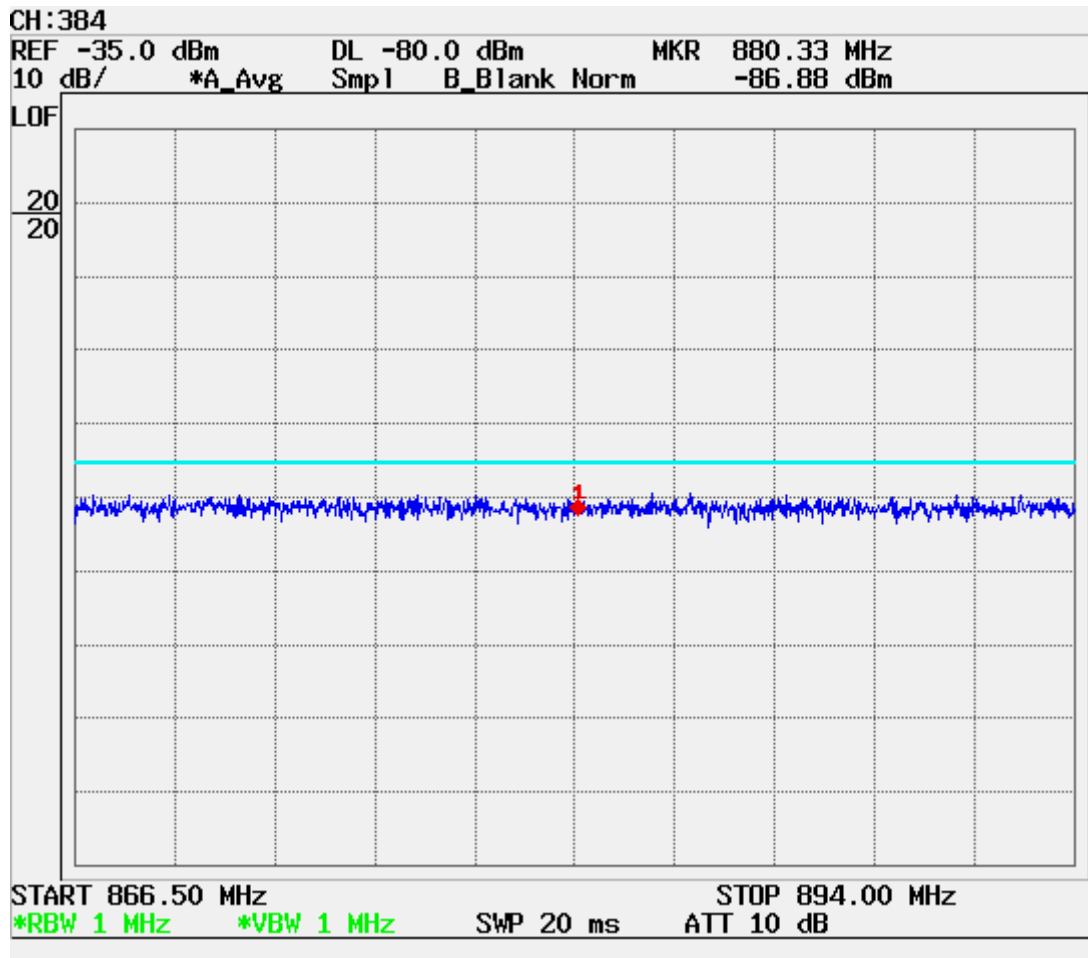

■ CDMA Cellular (777 CH.) Band Edge

■ PCS Mode Band Edge (25 CH.)

■ PCS Mode Band Edge (1175 CH.)

■ CDMA (1013 CH) Test Mode: POWER OUT

■ CDMA (0384 CH) Test Mode: POWER OUT

■ CDMA (0777 CH) Test Mode: POWER OUT

■ PCS CDMA (0025 CH) Test Mode: POWER OUT

■ PCS CDMA (0600 CH) Test Mode: POWER OUT

■ PCS CDMA (1175 CH) Test Mode: POWER OUT

■ CDMA (1013 CH) Test Mode: SPURIOUS EMISSION - RECEIVER OPERATING

■ CDMA (0384 CH) Test Mode: SPURIOUS EMISSION - RECEIVER OPERATING

■ CDMA (0777 CH) Test Mode: SPURIOUS EMISSION - RECEIVER OPERATING