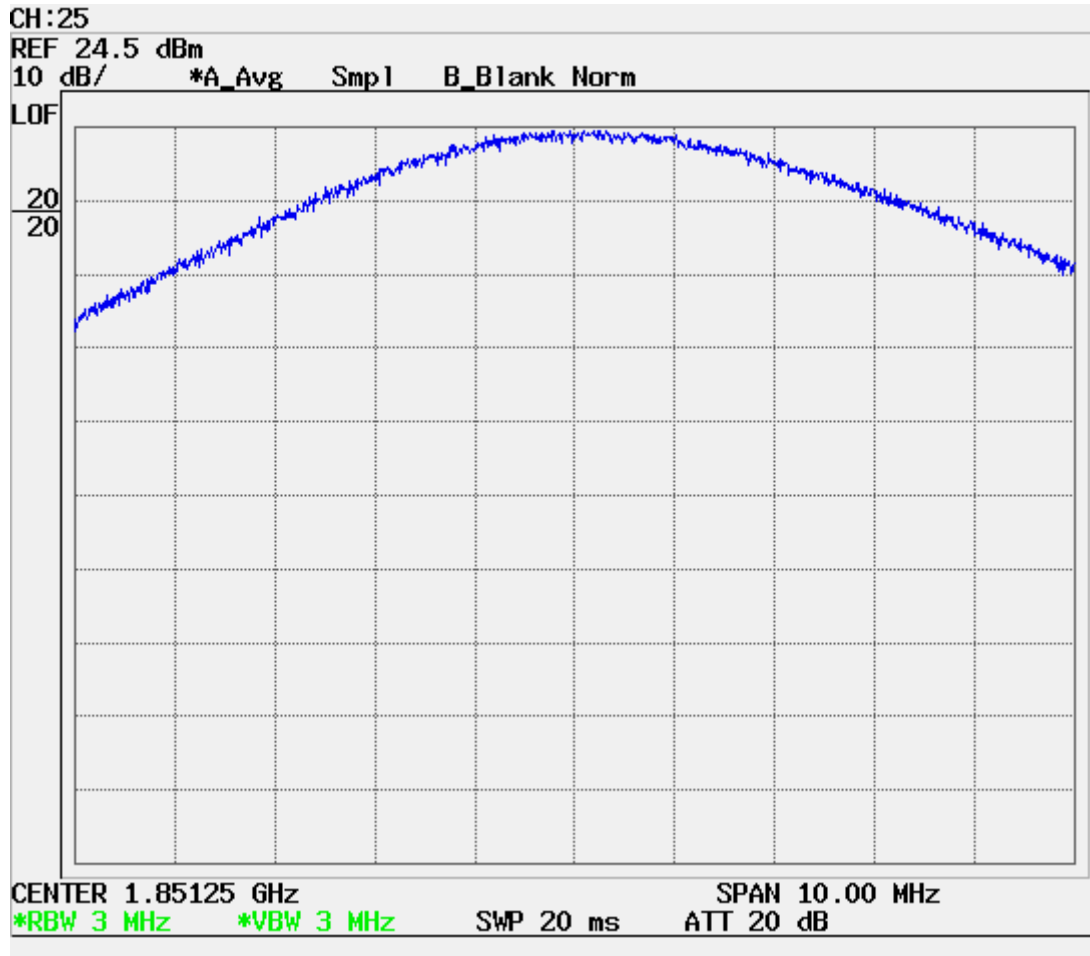

■ PCS CDMA MODE (0600 CH.) : Channel Power

■ PCS CDMA MODE (1175 CH.) : Channel Power

■ CDMA Mode (0384 CH.) : Occupied Bandwidth

■ PCS CDMA Mode (0600 CH) : Occupied Bandwidth

■ CDMA Cellular (1013 CH.) Band Edge

■ CDMA Cellular (777 CH.) Band Edge

■ PCS Mode Band Edge (25 CH.)

■ PCS Mode Band Edge (1175 CH.)

■ CDMA (1013 CH) Test Mode: POWER OUT

■ CDMA (0384 CH) Test Mode: POWER OUT

■ CDMA (0777 CH) Test Mode: POWER OUT

■ PCS CDMA (0025 CH) Test Mode: POWER OUT

■ PCS CDMA (0600 CH) Test Mode: POWER OUT

■ PCS CDMA (1175 CH) Test Mode: POWER OUT

■ CDMA (1013 CH) Test Mode: SPURIOUS EMISSION - RECEIVER OPERATING

■ CDMA (0384 CH) Test Mode: SPURIOUS EMISSION - RECEIVER OPERATING