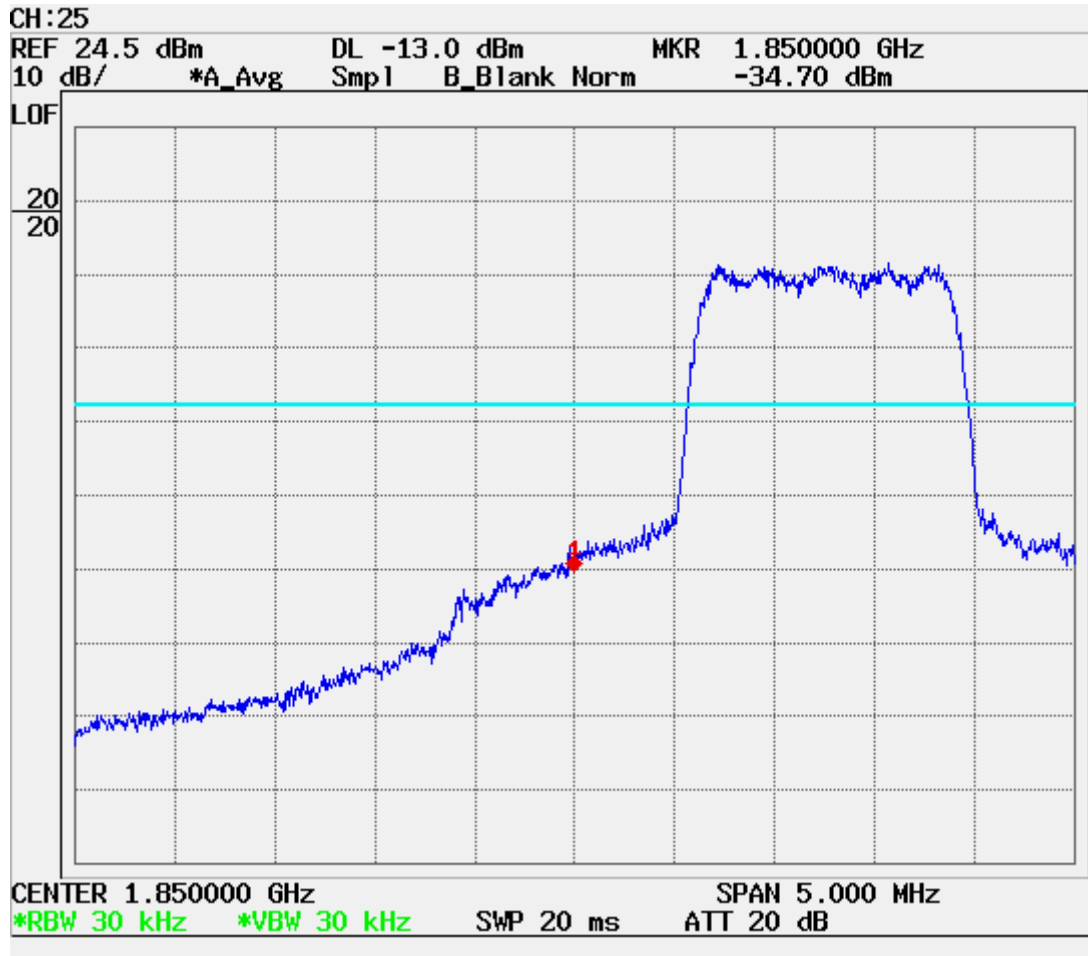

■ **PCS CDMA MODE (1175 CH.) Conducted Spurious**

■ CDMA MODE (1013 CH.) : Channel Power

■ CDMA MODE (0384 CH.) : Channel Power

■ CDMA MODE (0777 CH.) : Channel Power

■ PCS CDMA MODE (0025 CH.) : Channel Power

■ PCS CDMA MODE (0600 CH.) : Channel Power

■ PCS CDMA MODE (1175 CH.) : Channel Power

■ CDMA Mode (0384 CH.) : Occupied Bandwidth

■ PCS CDMA Mode (0600 CH) : Occupied Bandwidth

■ CDMA Cellular (1013 CH.) Band Edge

■ CDMA Cellular (777 CH.) Band Edge

■ PCS Mode Band Edge (25 CH.)

■ PCS Mode Band Edge (1175 CH.)

■ CDMA (1013 CH) Test Mode: POWER OUT

■ CDMA (0384 CH) Test Mode: POWER OUT

■ CDMA (0777 CH) Test Mode: POWER OUT