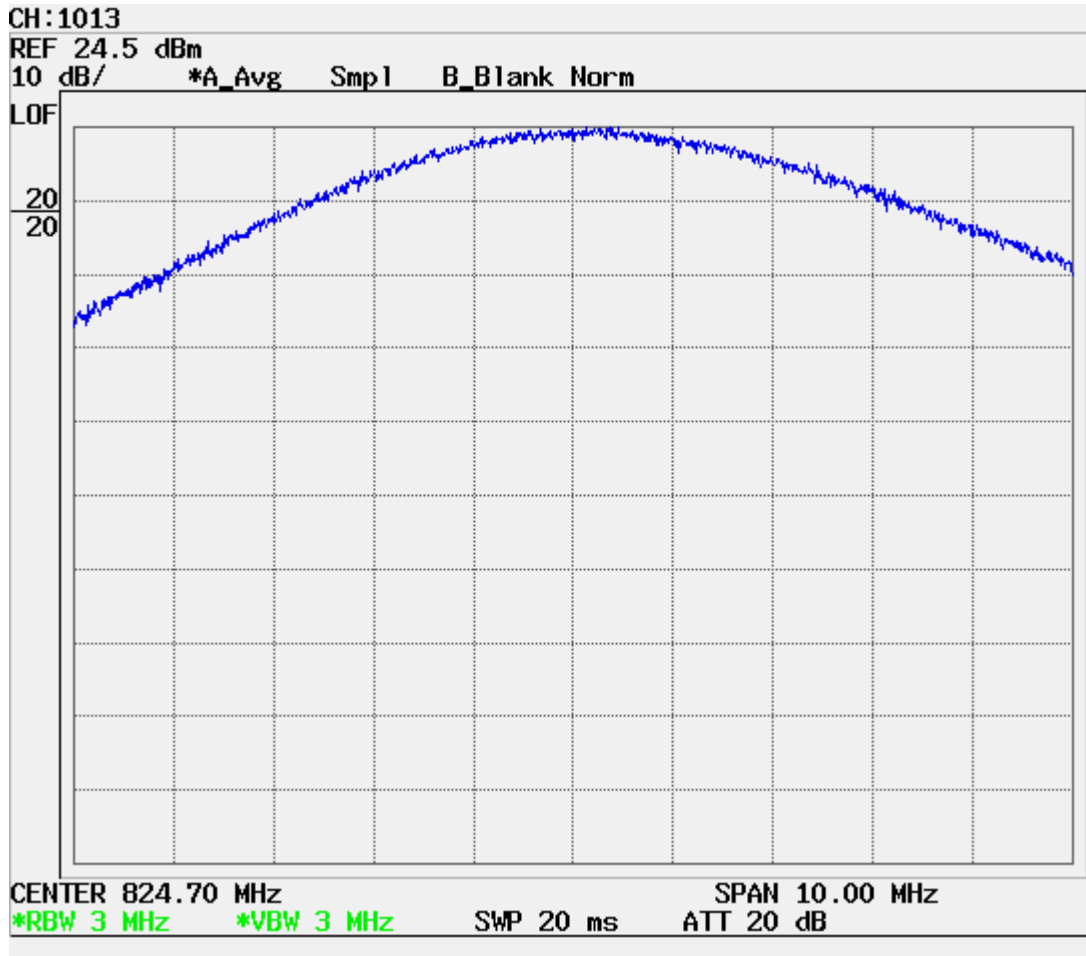

■ PCS CDMA MODE (0600 CH.) : Channel Power

■ PCS CDMA MODE (1175 CH.) : Channel Power

■ CDMA Mode (0384 CH.) : Occupied Bandwidth

■ PCS CDMA Mode (0600 CH) : Occupied Bandwidth

■ CDMA Cellular (1013 CH.) Band Edge

■ CDMA Cellular (777 CH.) Band Edge

■ PCS Mode Band Edge (25 CH.)

■ PCS Mode Band Edge (1175 CH.)

■ CDMA (1013 CH) Test Mode: POWER OUT

■ CDMA (0384 CH) Test Mode: POWER OUT

■ CDMA (0777 CH) Test Mode: POWER OUT

■ PCS CDMA (0025 CH) Test Mode: POWER OUT

■ PCS CDMA (0600 CH) Test Mode: POWER OUT

■ PCS CDMA (1175 CH) Test Mode: POWER OUT

■ CDMA (1013 CH) Test Mode: SPURIOUS EMISSION - RECEIVER OPERATING

■ CDMA (0384 CH) Test Mode: SPURIOUS EMISSION - RECEIVER OPERATING