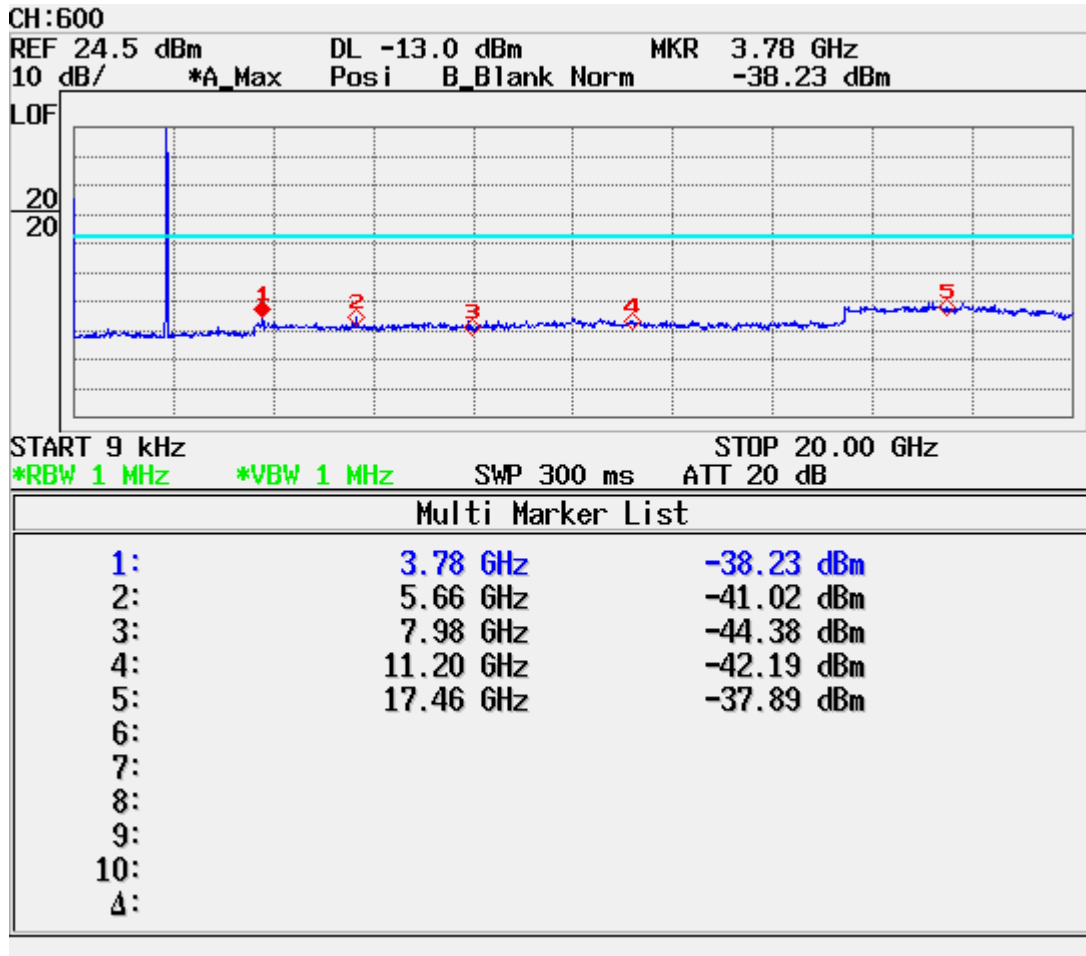

ATTACHMENT D – TEST PLOTS

■ CDMA MODE (1013 CH.) Conducted Spurious

■ CDMA MODE (0384 CH.) Conducted Spurious

■ CDMA MODE (0777 CH.) Conducted Spurious

■ PCS CDMA MODE (0025 CH.) Conducted Spurious

■ PCS CDMA MODE (0600 CH.) Conducted Spurious

■ **PCS CDMA MODE (1175 CH.) Conducted Spurious**

■ CDMA MODE (1013 CH.) : Channel Power

■ CDMA MODE (0384 CH.) : Channel Power

■ CDMA MODE (0777 CH.) : Channel Power

■ PCS CDMA MODE (0025 CH.) : Channel Power

■ PCS CDMA MODE (0600 CH.) : Channel Power

■ PCS CDMA MODE (1175 CH.) : Channel Power

■ CDMA Mode (0384 CH.) : Occupied Bandwidth

■ PCS CDMA Mode (0600 CH) : Occupied Bandwidth

■ CDMA Cellular (1013 CH.) Band Edge

■ CDMA Cellular (777 CH.) Band Edge

■ PCS Mode Band Edge (25 CH.)

■ PCS Mode Band Edge (1175 CH.)

■ CDMA (1013 CH) Test Mode: POWER OUT

■ CDMA (0384 CH) Test Mode: POWER OUT

■ CDMA (0777 CH) Test Mode: POWER OUT