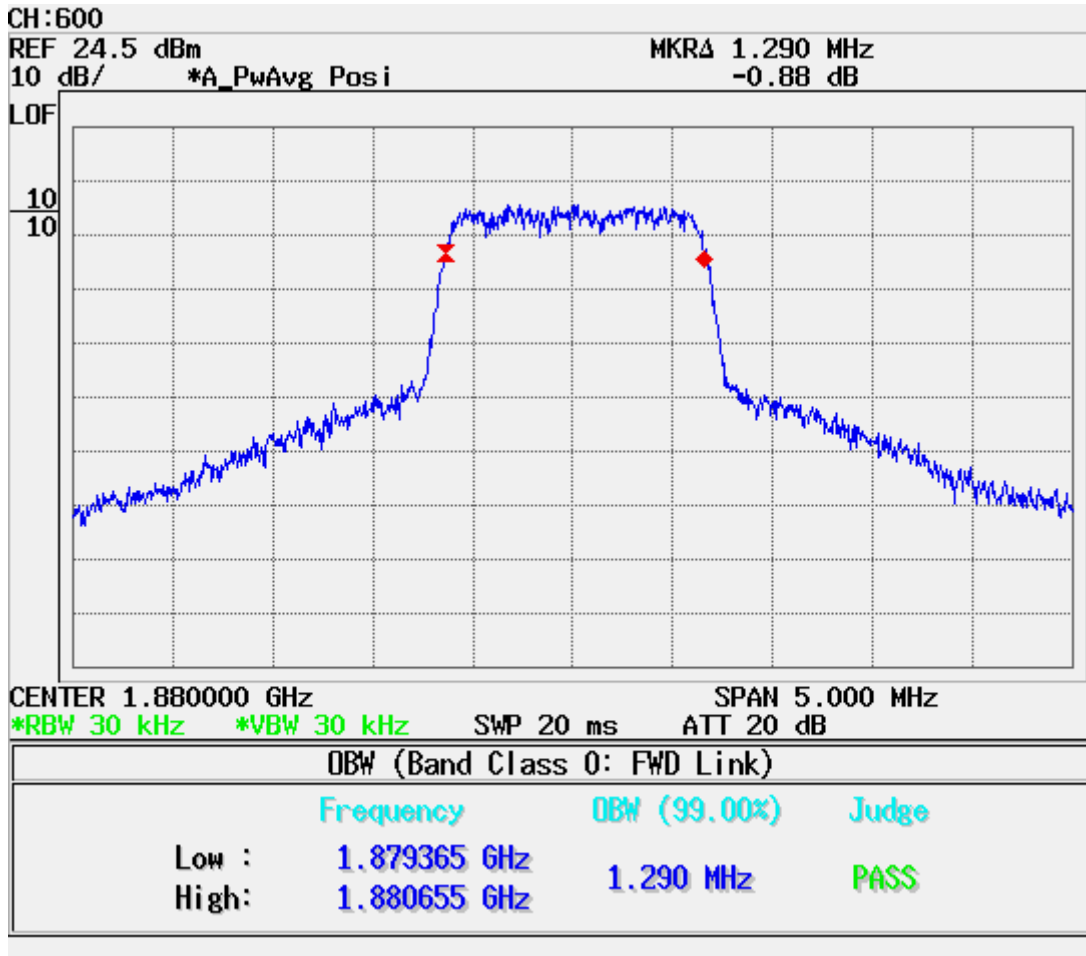

■ **PCS CDMA MODE (1175 CH.) Conducted Spurious**

■ CDMA MODE (1013 CH.) : Channel Power

■ CDMA MODE (0384 CH.) : Channel Power

■ CDMA MODE (0777 CH.) : Channel Power

■ PCS CDMA MODE (0025 CH.) : Channel Power

■ PCS CDMA MODE (0600 CH.) : Channel Power

■ PCS CDMA MODE (1175 CH.) : Channel Power

■ CDMA Mode (0384 CH.) : Occupied Bandwidth

■ PCS CDMA Mode (0600 CH) : Occupied Bandwidth

■ CDMA Cellular (1013 CH.) Band Edge

■ CDMA Cellular (777 CH.) Band Edge

■ PCS Mode Band Edge (25 CH.)

■ PCS Mode Band Edge (1175 CH.)

■ CDMA (1013 CH) Test Mode: POWER OUT

■ CDMA (0384 CH) Test Mode: POWER OUT

■ CDMA (0777 CH) Test Mode: POWER OUT