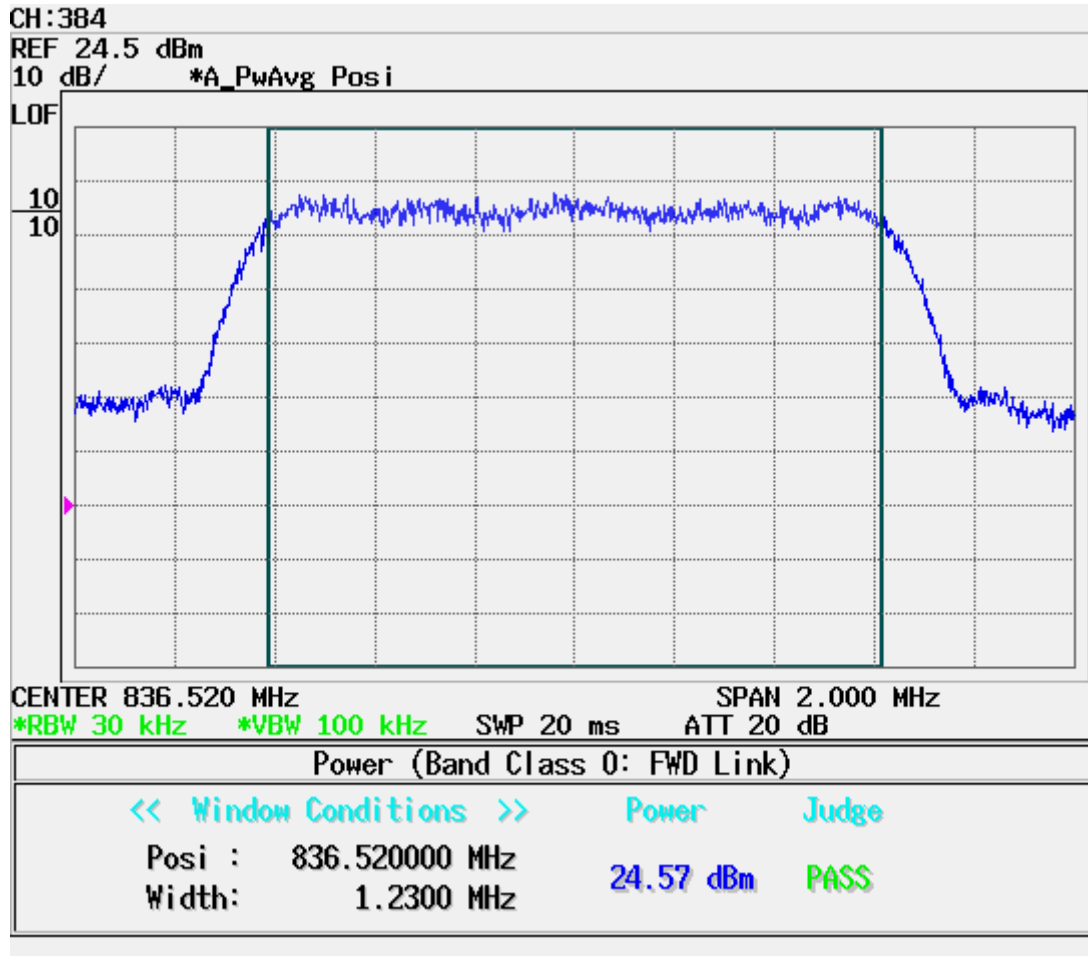

ATTACHMENT D – TEST PLOTS

■ CDMA MODE (1013 CH.) Conducted Spurious

■ CDMA MODE (0384 CH.) Conducted Spurious

■ CDMA MODE (0777 CH.) Conducted Spurious

■ PCS CDMA MODE (0025 CH.) Conducted Spurious

■ PCS CDMA MODE (0600 CH.) Conducted Spurious

■ **PCS CDMA MODE (1175 CH.) Conducted Spurious**

■ CDMA MODE (1013 CH.) : Channel Power

■ CDMA MODE (0384 CH.) : Channel Power

■ CDMA MODE (0777 CH.) : Channel Power

■ PCS CDMA MODE (0025 CH.) : Channel Power

■ PCS CDMA MODE (0600 CH.) : Channel Power

■ PCS CDMA MODE (1175 CH.) : Channel Power

■ CDMA Mode (0384 CH.) : Occupied Bandwidth

■ PCS CDMA Mode (0600 CH) : Occupied Bandwidth

■ CDMA Cellular (1013 CH.) Band Edge