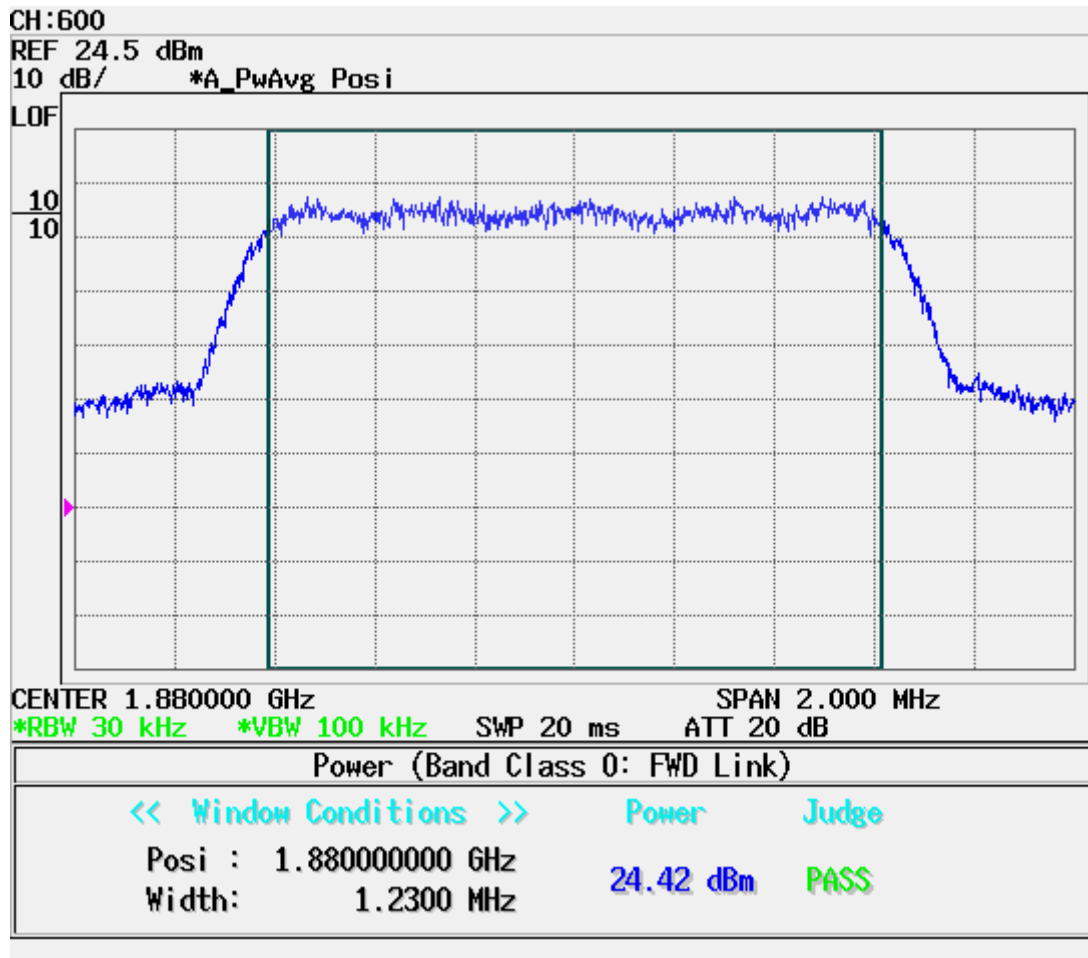

■ **PCS CDMA MODE (1175 CH.) Conducted Spurious**

■ CDMA MODE (1013 CH.) : Channel Power

■ CDMA MODE (0384 CH.) : Channel Power

■ CDMA MODE (0777 CH.) : Channel Power

■ PCS CDMA MODE (0025 CH.) : Channel Power

■ PCS CDMA MODE (0600 CH.) : Channel Power

■ PCS CDMA MODE (1175 CH.) : Channel Power

■ CDMA Mode (0384 CH.) : Occupied Bandwidth

■ PCS CDMA Mode (0600 CH) : Occupied Bandwidth

■ CDMA Cellular (1013 CH.) Band Edge