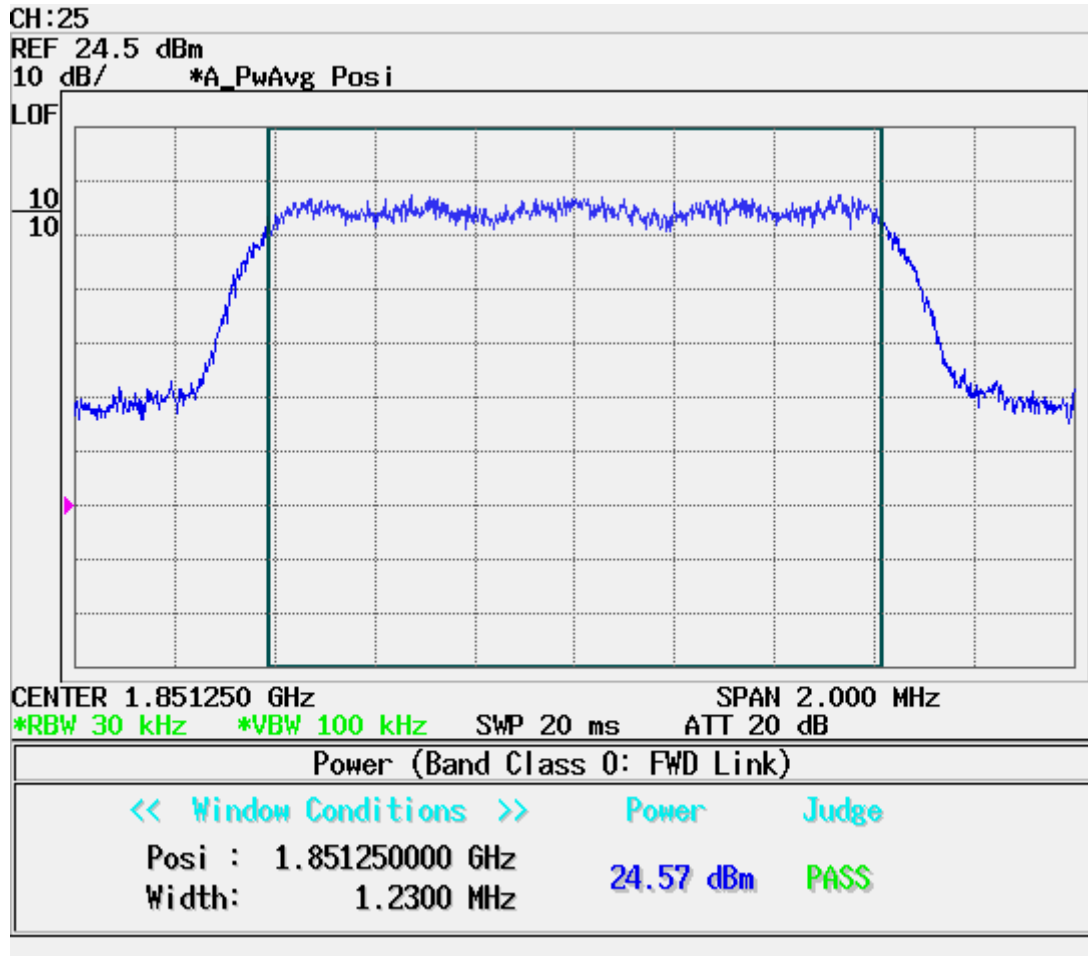

ATTACHMENT D – TEST PLOTS

■ CDMA MODE (1013 CH.) Conducted Spurious

■ CDMA MODE (0384 CH.) Conducted Spurious

■ CDMA MODE (0777 CH.) Conducted Spurious

■ PCS CDMA MODE (0025 CH.) Conducted Spurious

■ PCS CDMA MODE (0600 CH.) Conducted Spurious

■ **PCS CDMA MODE (1175 CH.) Conducted Spurious**

■ CDMA MODE (1013 CH.) : Channel Power

■ CDMA MODE (0384 CH.) : Channel Power

■ CDMA MODE (0777 CH.) : Channel Power

■ PCS CDMA MODE (0025 CH.) : Channel Power

■ PCS CDMA MODE (0600 CH.) : Channel Power

■ PCS CDMA MODE (1175 CH.) : Channel Power

■ CDMA Mode (0384 CH.) : Occupied Bandwidth

■ PCS CDMA Mode (0600 CH) : Occupied Bandwidth

■ CDMA Cellular (1013 CH.) Band Edge