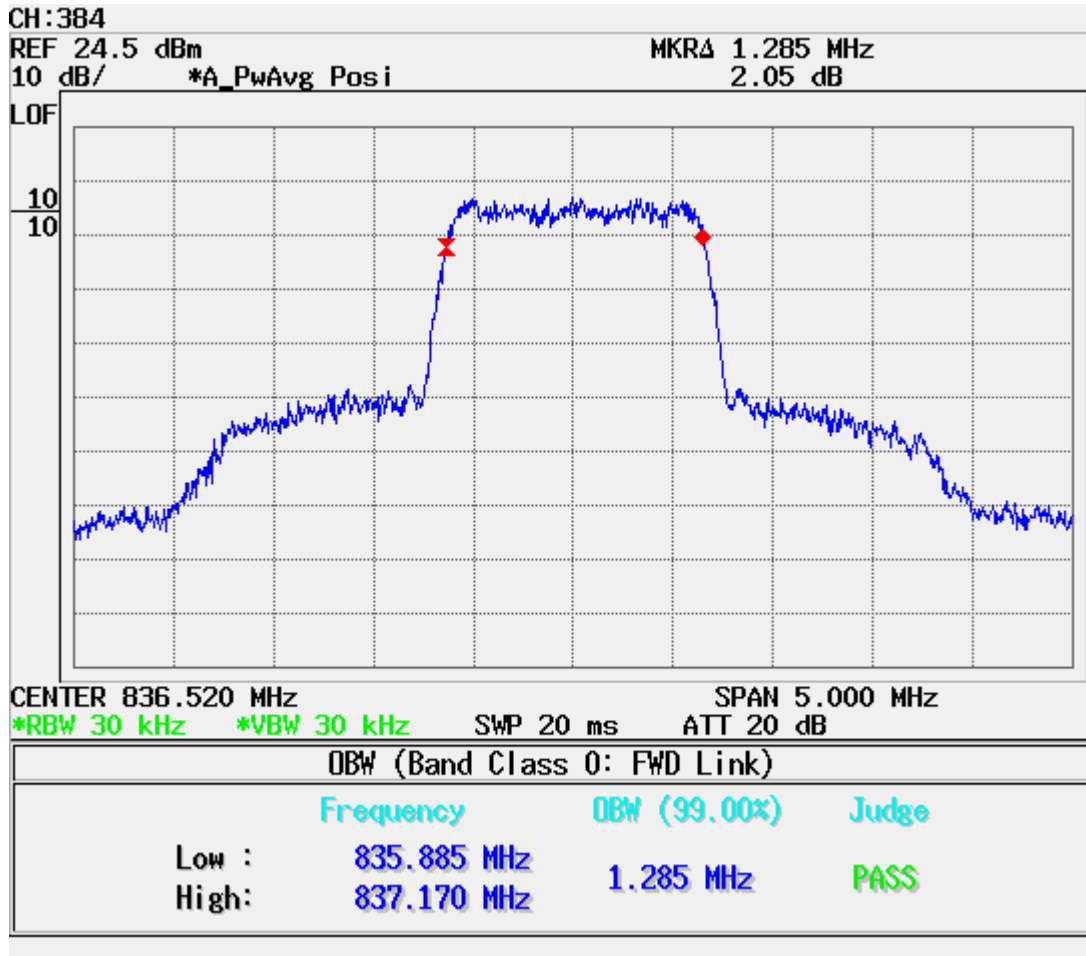

ATTACHMENT D – TEST PLOTS

■ CDMA MODE (1013 CH.) Conducted Spurious

■ CDMA MODE (0384 CH.) Conducted Spurious

■ CDMA MODE (0777 CH.) Conducted Spurious

■ PCS CDMA MODE (0025 CH.) Conducted Spurious

■ PCS CDMA MODE (0600 CH.) Conducted Spurious

■ **PCS CDMA MODE (1175 CH.) Conducted Spurious**

■ CDMA MODE (1013 CH.) : Channel Power

■ CDMA MODE (0384 CH.) : Channel Power

■ CDMA MODE (0777 CH.) : Channel Power

■ PCS CDMA MODE (0025 CH.) : Channel Power

■ PCS CDMA MODE (0600 CH.) : Channel Power

■ PCS CDMA MODE (1175 CH.) : Channel Power

■ CDMA Mode (0384 CH.) : Occupied Bandwidth

■ PCS CDMA Mode (0600 CH) : Occupied Bandwidth

■ CDMA Cellular (1013 CH.) Band Edge

■ CDMA Cellular (777 CH.) Band Edge

■ PCS Mode Band Edge (25 CH.)

■ PCS Mode Band Edge (1175 CH.)

■ CDMA (1013 CH) Test Mode: POWER OUT

■ CDMA (0384 CH) Test Mode: POWER OUT

■ CDMA (0777 CH) Test Mode: POWER OUT