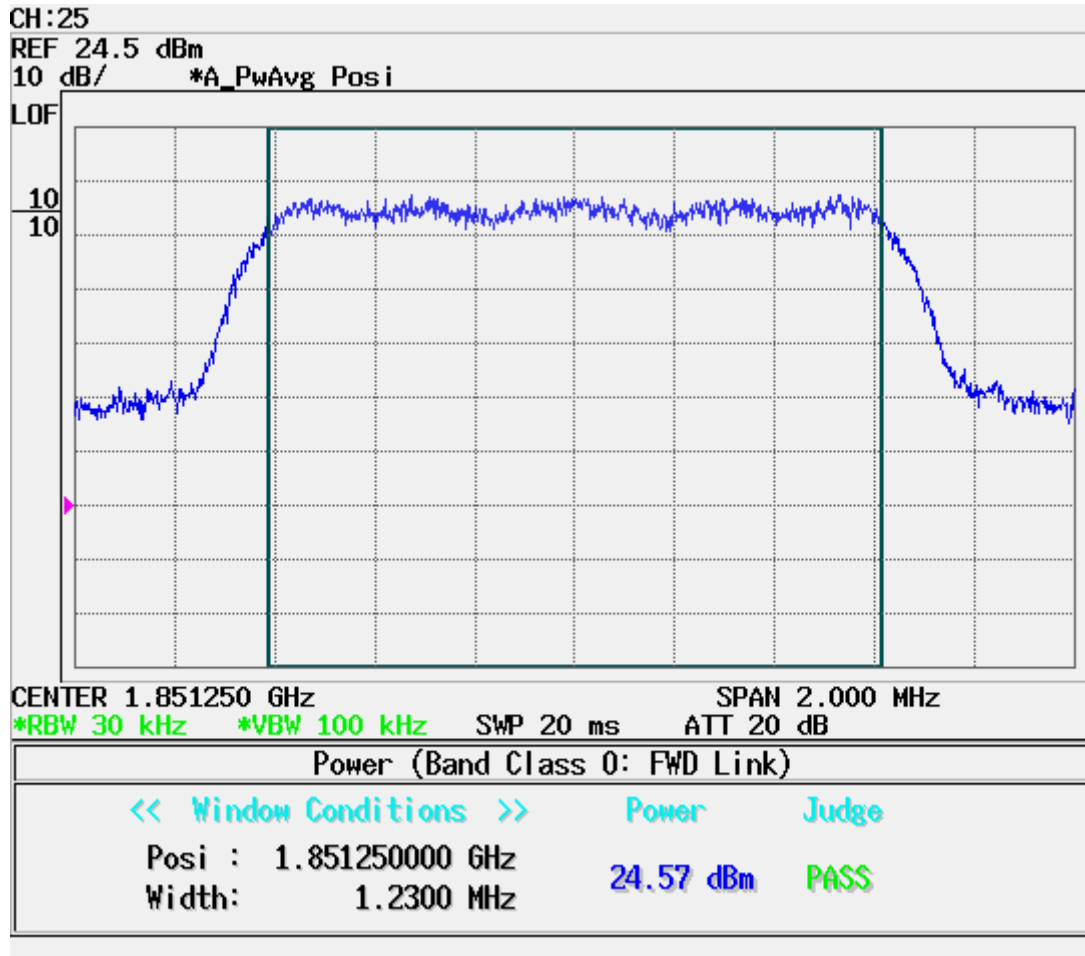

■ **PCS CDMA MODE (1175 CH.) Conducted Spurious**

■ CDMA MODE (1013 CH.) : Channel Power

■ CDMA MODE (0384 CH.) : Channel Power

■ CDMA MODE (0777 CH.) : Channel Power

■ PCS CDMA MODE (0025 CH.) : Channel Power

■ PCS CDMA MODE (0600 CH.) : Channel Power

■ PCS CDMA MODE (1175 CH.) : Channel Power

■ CDMA Mode (0384 CH.) : Occupied Bandwidth

■ PCS CDMA Mode (0600 CH) : Occupied Bandwidth

■ CDMA Cellular (1013 CH.) Band Edge

■ CDMA Cellular (777 CH.) Band Edge

■ PCS Mode Band Edge (25 CH.)

■ PCS Mode Band Edge (1175 CH.)

■ CDMA (1013 CH) Test Mode: POWER OUT

■ CDMA (0384 CH) Test Mode: POWER OUT

■ CDMA (0777 CH) Test Mode: POWER OUT