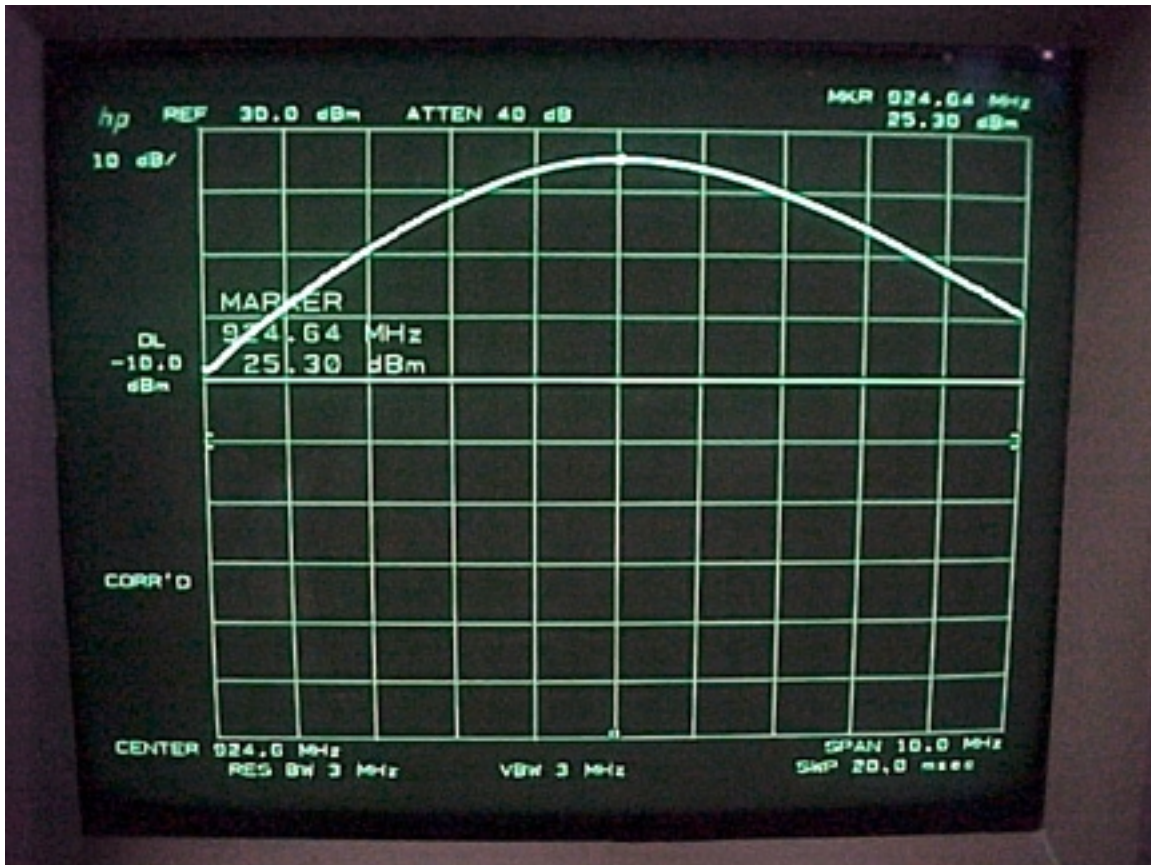

Power Level 8 for High channel

WASHINGTON STATE UNIVERSITY

CPAS π ECHONOLOGIES

MODEL: SS100