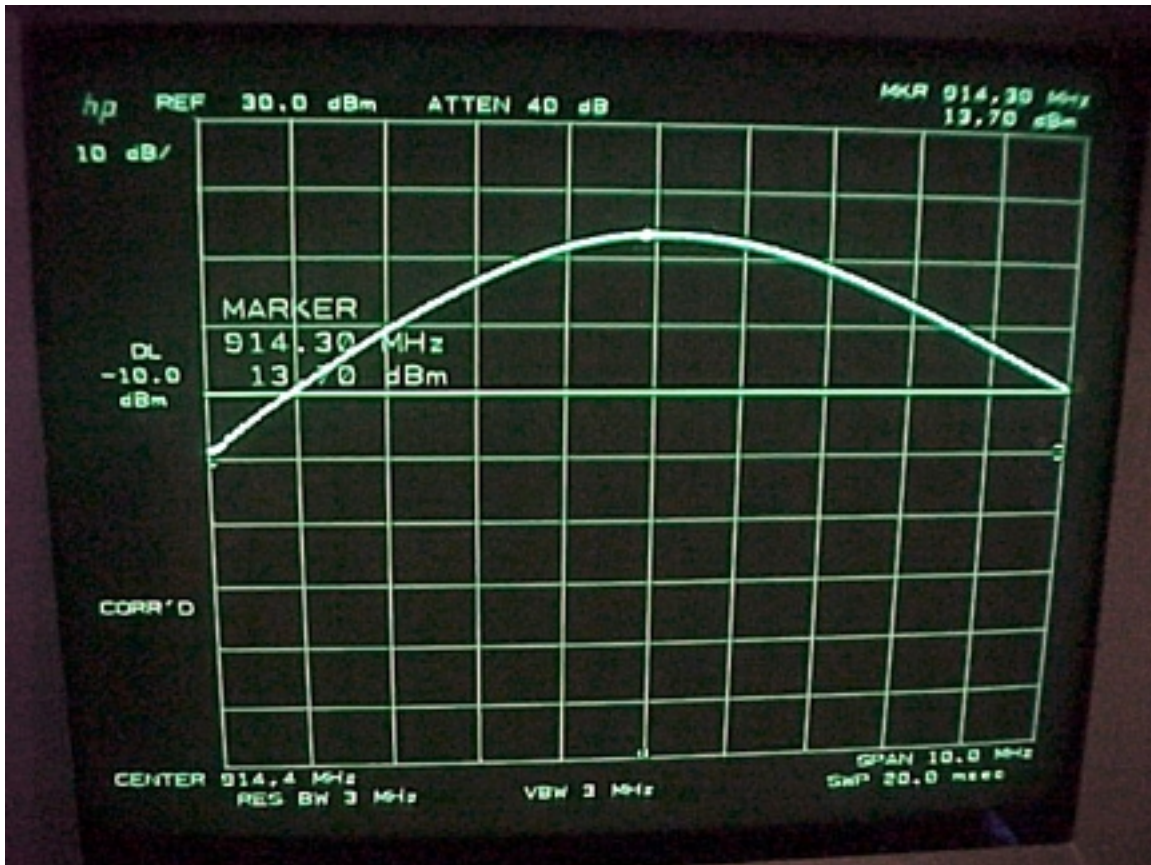

Power Level 1 for Mid channel

WASHINGTON STATE UNIVERSITY

CPAS π ECHONOLOGIES

MODEL: SS100