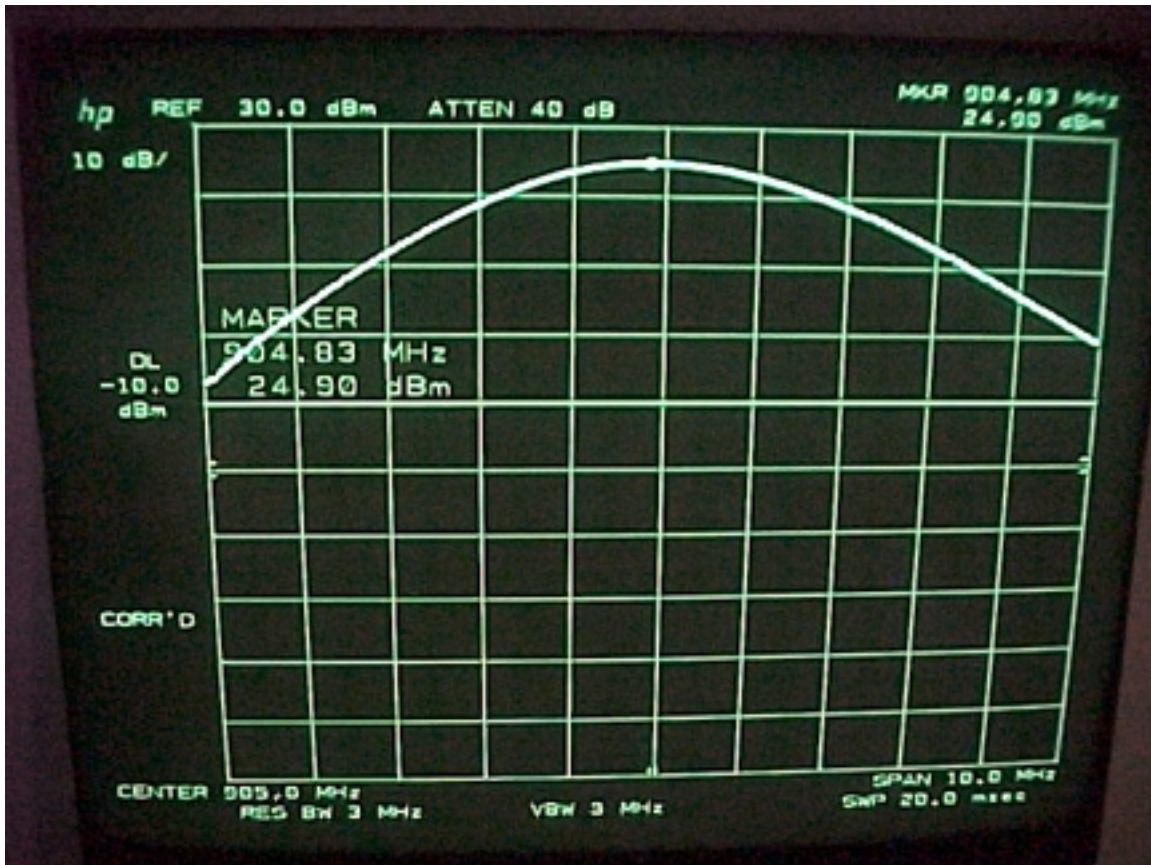

CPAS π TECHONOLOGIES

MODEL: SS100

Power Level 5 for Low channel

WASHINGTON STATE UNIVERSITY

CPAS π ECHONOLOGIES

MODEL: SS100

Power Level 6 for Low channel

WASHINGTON STATE UNIVERSITY