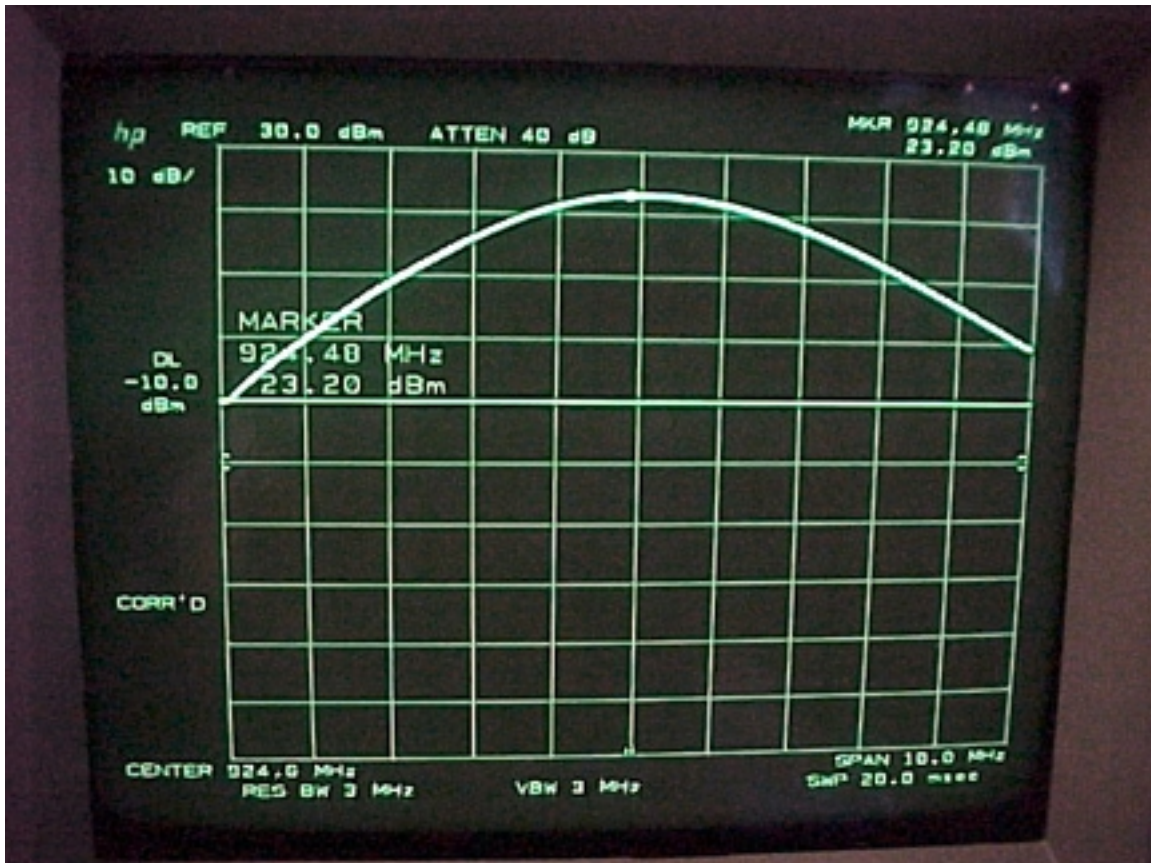

Power Level 6 for High channel

WASHINGTON STATE UNIVERSITY

CPAS π TECHONOLOGIES

MODEL: SS100