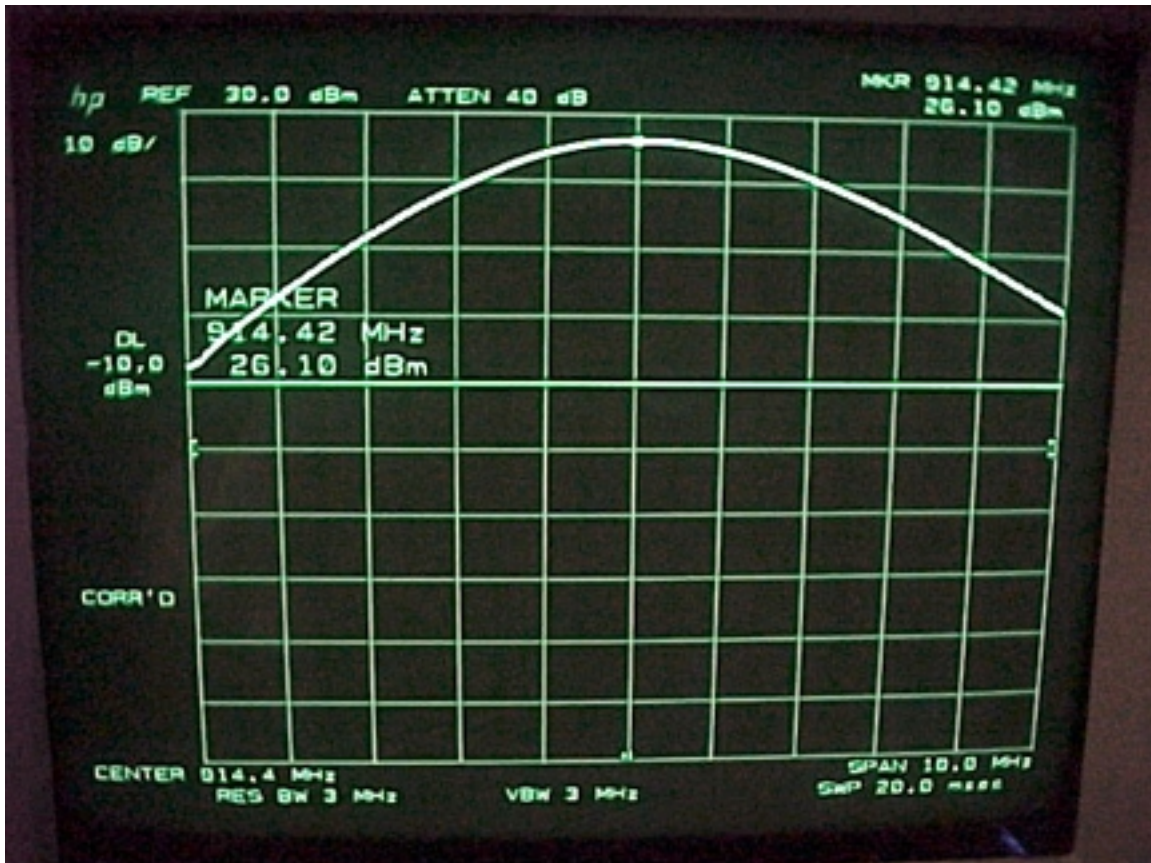

Power Level 8 for Mid channel

WASHINGTON STATE UNIVERSITY

CPAS π TECHONOLOGIES

MODEL: SS100