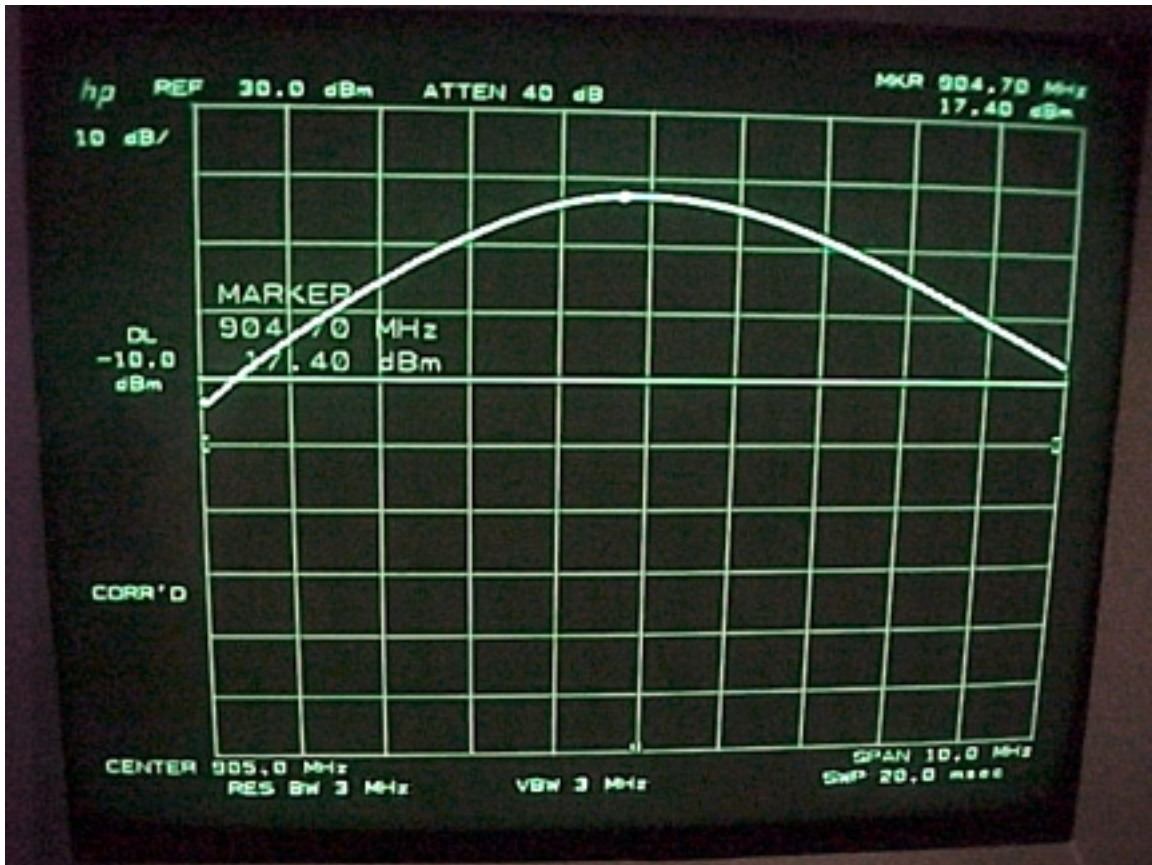

Power Level 2 for Low channel

WASHINGTON STATE UNIVERSITY

CPAS π TECHONOLOGIES

MODEL: SS100