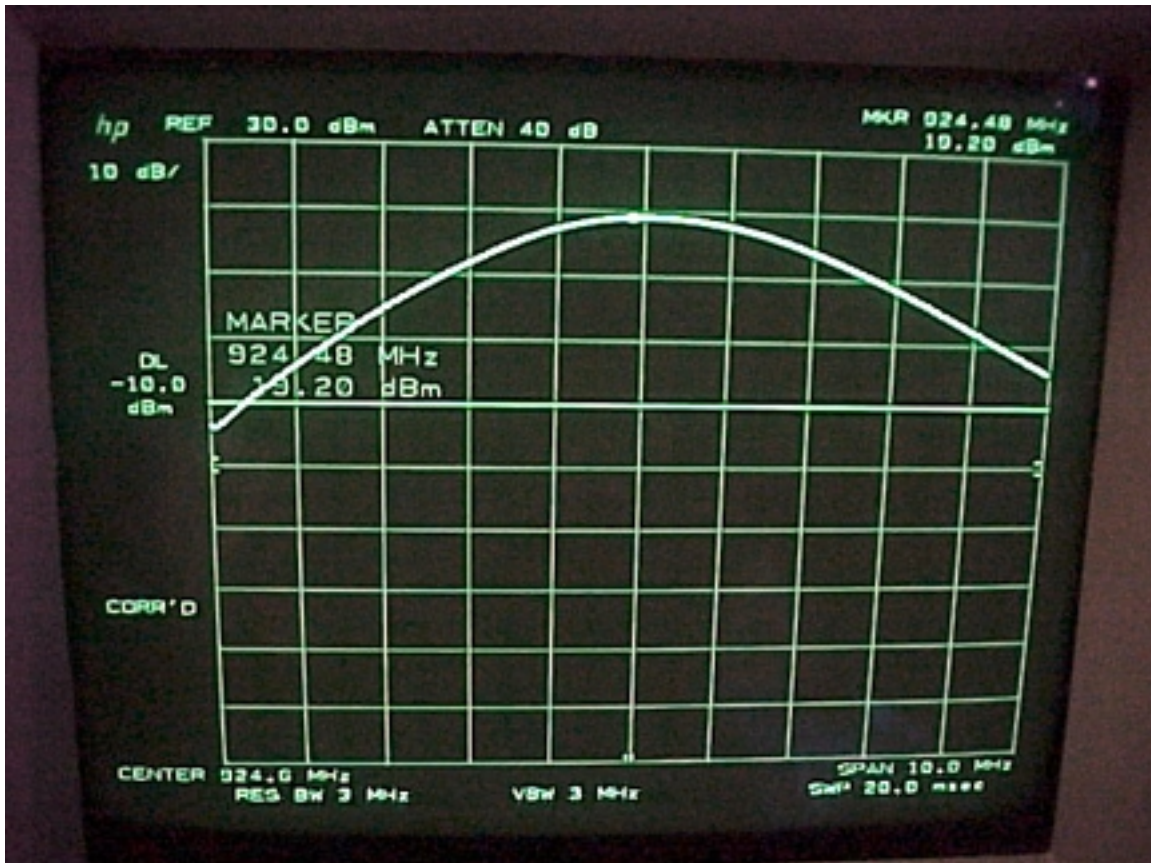

Power Level 4 for High channel

WASHINGTON STATE UNIVERSITY

CPAS π ECHONOLOGIES

MODEL: SS100