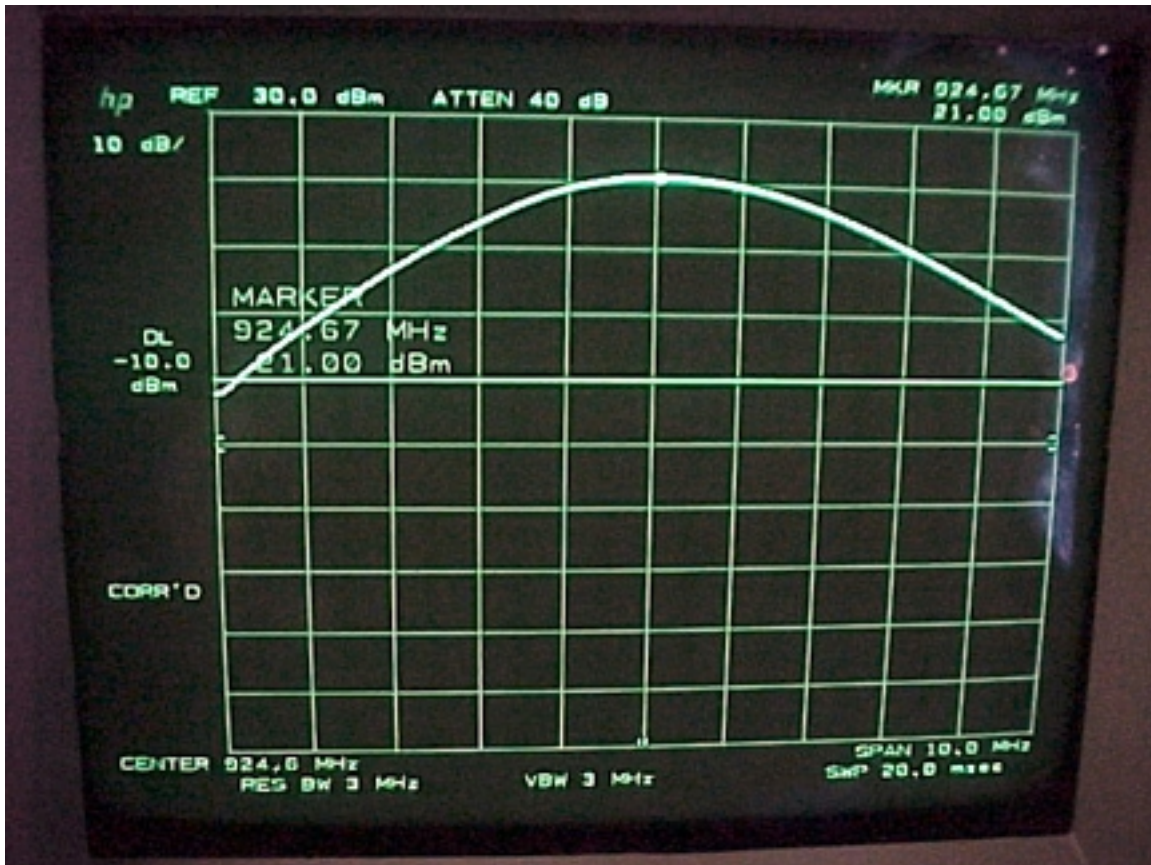

CPAS π ECHONOLOGIES

MODEL: SS100

Power Level 4 for High channel

WASHINGTON STATE UNIVERSITY

CPAS π ECHONOLOGIES

MODEL: SS100

Power Level 5 for High channel

WASHINGTON STATE UNIVERSITY