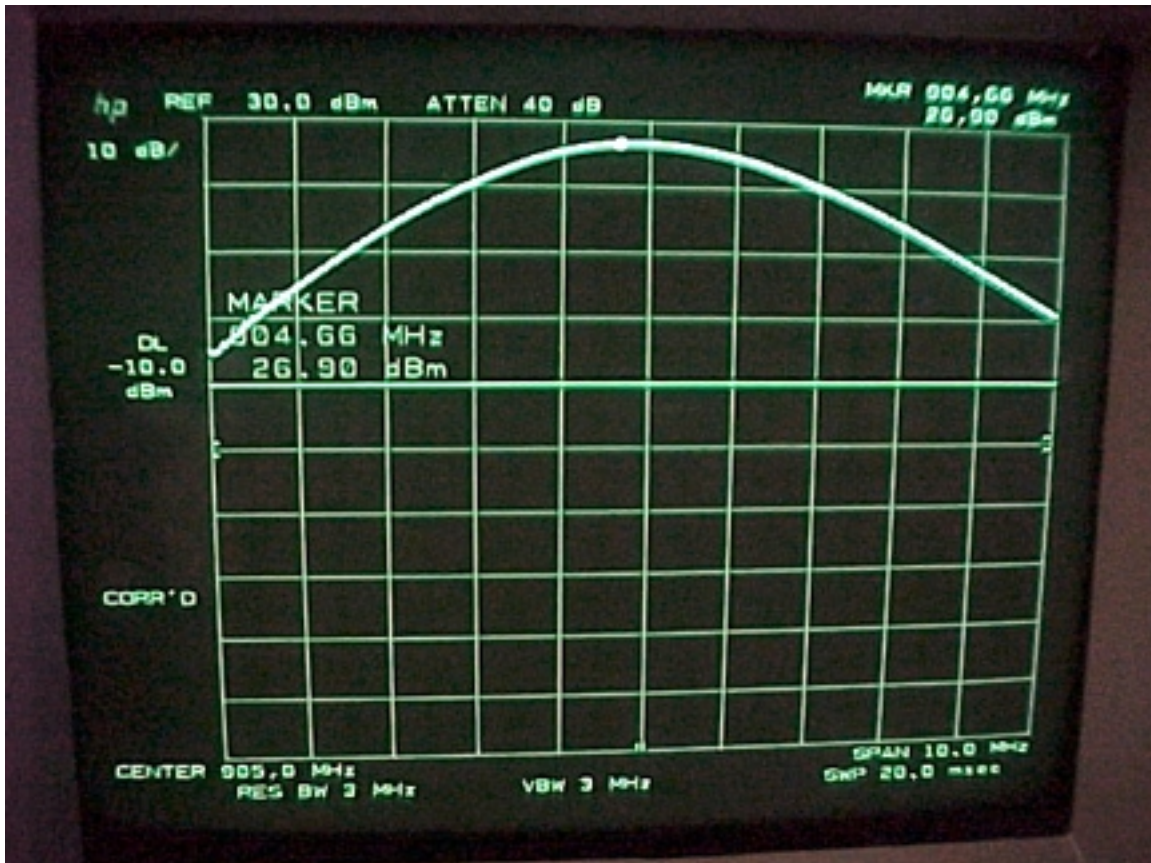

Power Level 7 for Low channel

WASHINGTON STATE UNIVERSITY

CPAS π TECHONOLOGIES

MODEL: SS100