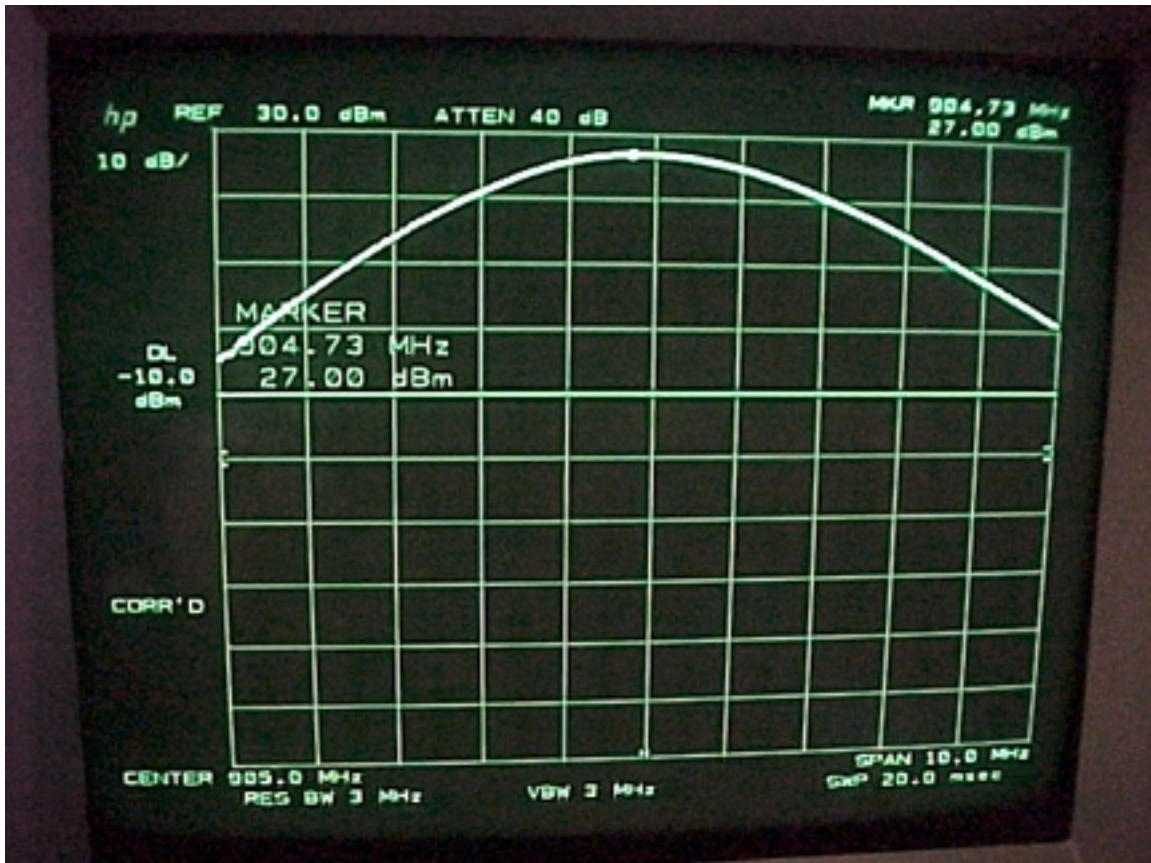

CPAS π ECHONOLOGIES

MODEL: SS100

Power Level 7 for Low channel

WASHINGTON STATE UNIVERSITY

CPAS π TECHONOLOGIES

MODEL: SS100

Power Level 8 for Low channel

WASHINGTON STATE UNIVERSITY