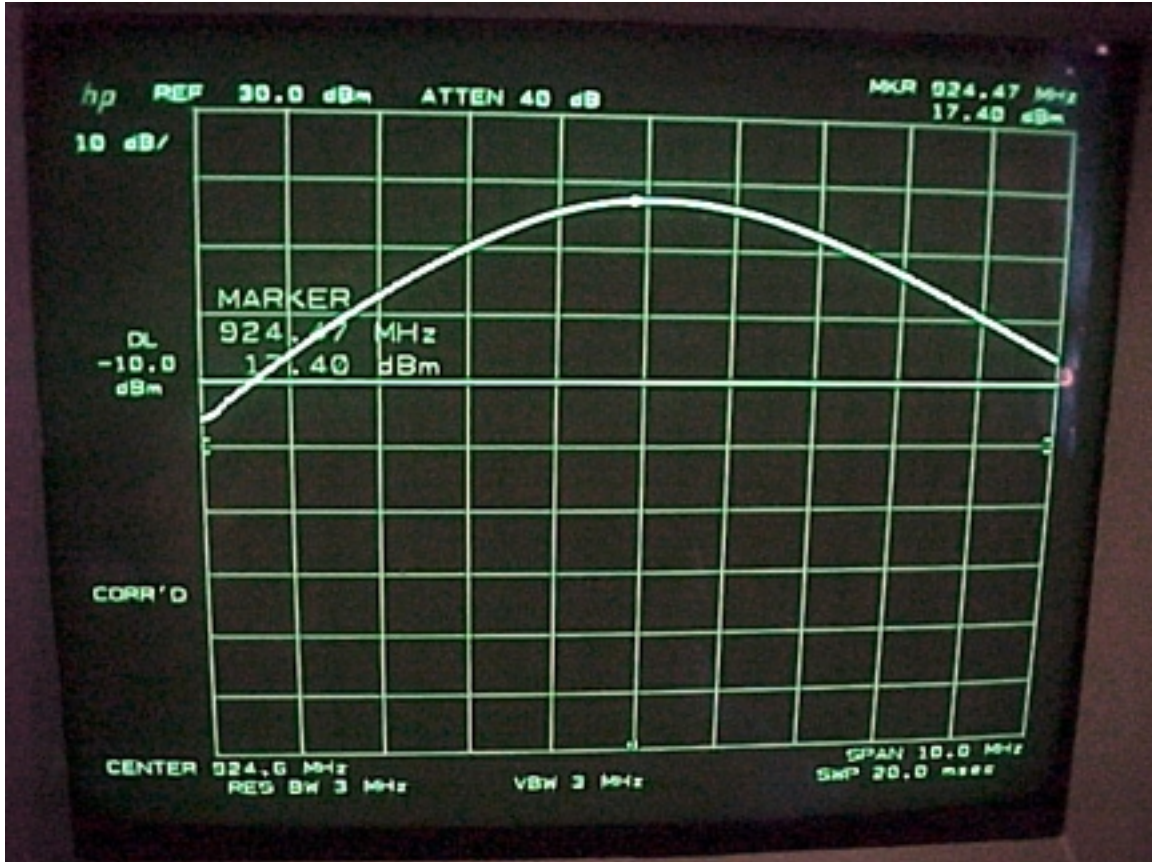

CPAS π TECHONOLOGIES

MODEL: SS100

Power Level 2 for High channel

WASHINGTON STATE UNIVERSITY

CPAS π ECHONOLOGIES

MODEL: SS100

Power Level 3 for High channel

WASHINGTON STATE UNIVERSITY