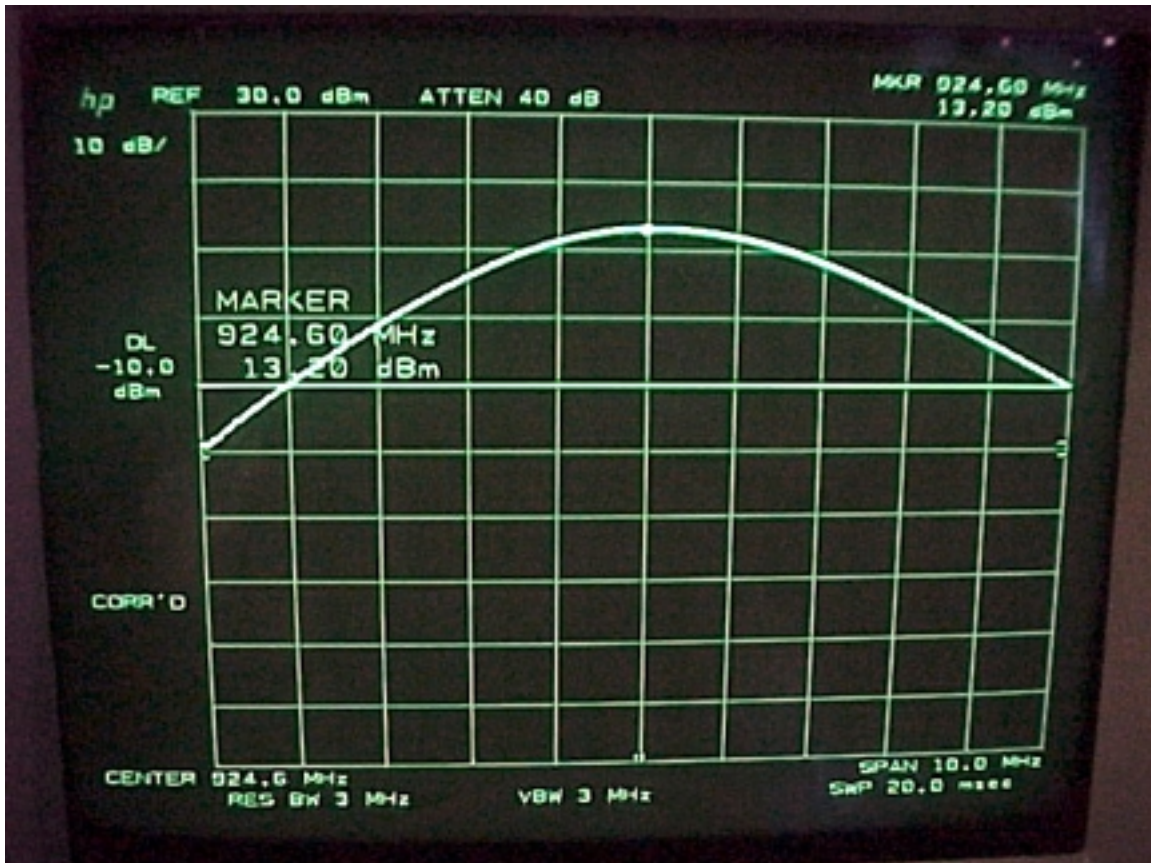

CPAS π ECHONOLOGIES

MODEL: SS100

Power Level 8 for Mid channel

WASHINGTON STATE UNIVERSITY

CPAS π TECHONOLOGIES

MODEL: SS100

Power Level 1 for High channel

WASHINGTON STATE UNIVERSITY