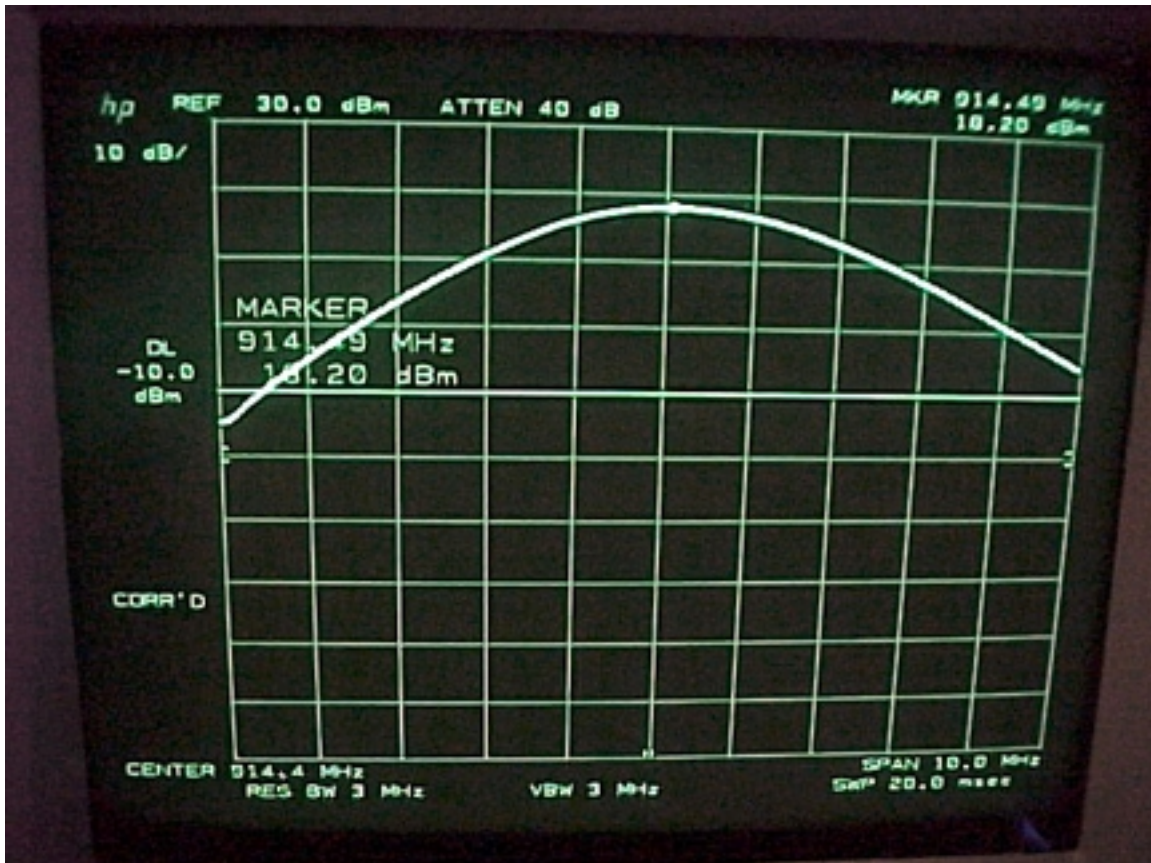

Power Level 3 for Mid channel

WASHINGTON STATE UNIVERSITY

CPAS π ECHONOLOGIES

MODEL: SS100