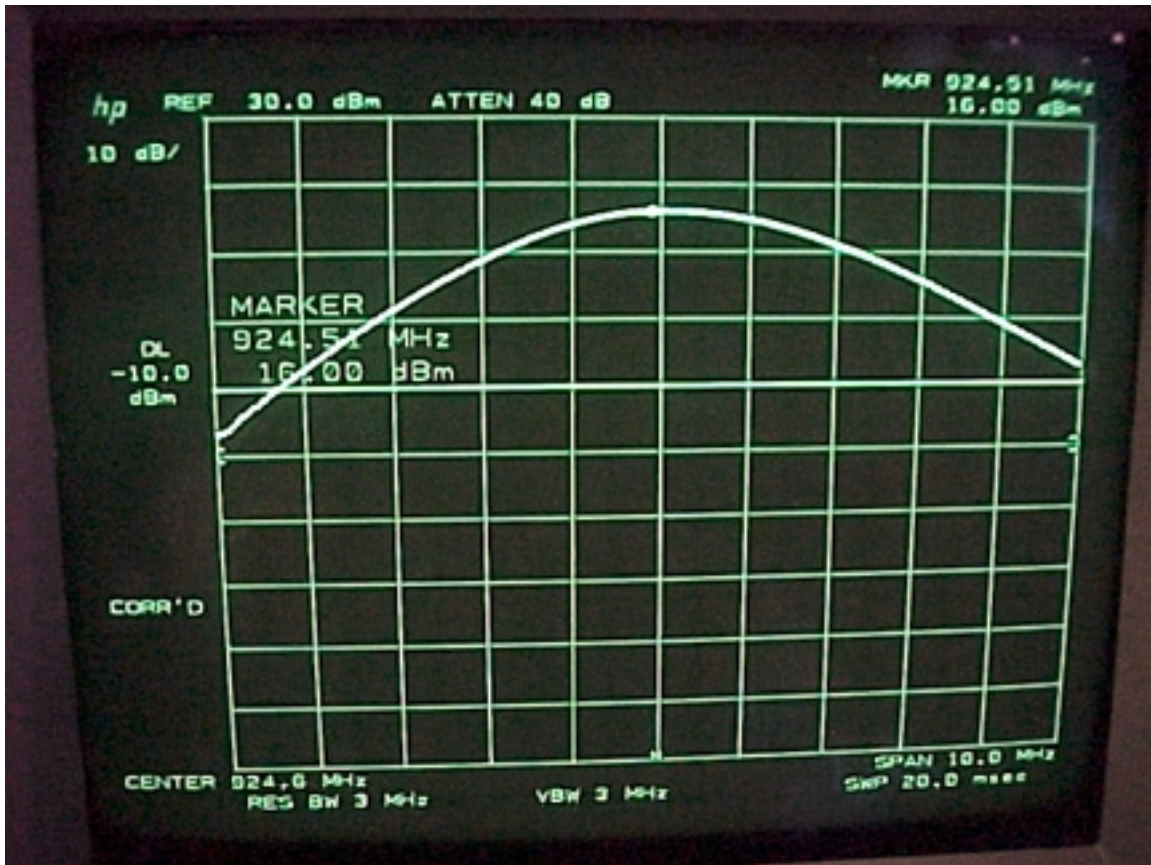

Power Level 2 for High channel

WASHINGTON STATE UNIVERSITY

CPAS π ECHONOLOGIES

MODEL: SS100