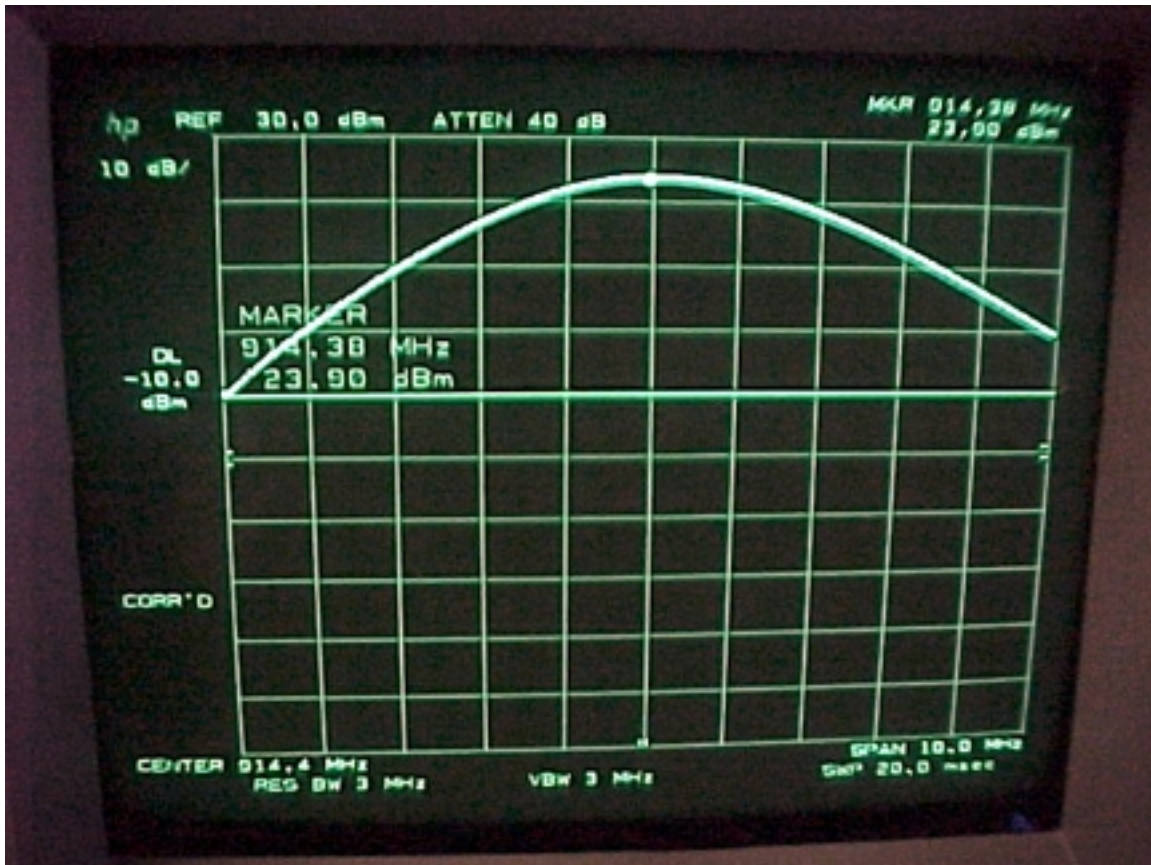

Power Level 6 for Mid channel

WASHINGTON STATE UNIVERSITY

CPAS *TECHONOLOGIES*

MODEL: SS100