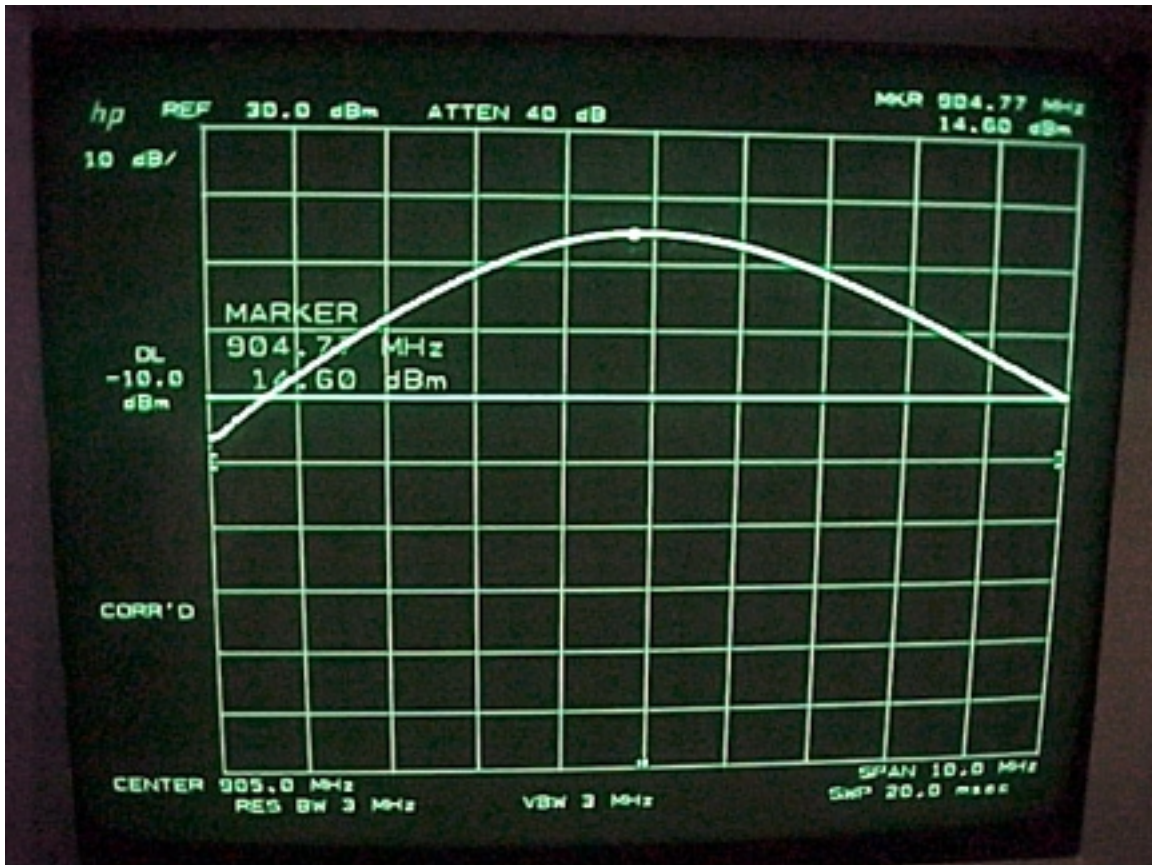

Power Level 1 for Low channel

WASHINGTON STATE UNIVERSITY

CPAS π ECHONOLOGIES

MODEL: SS100