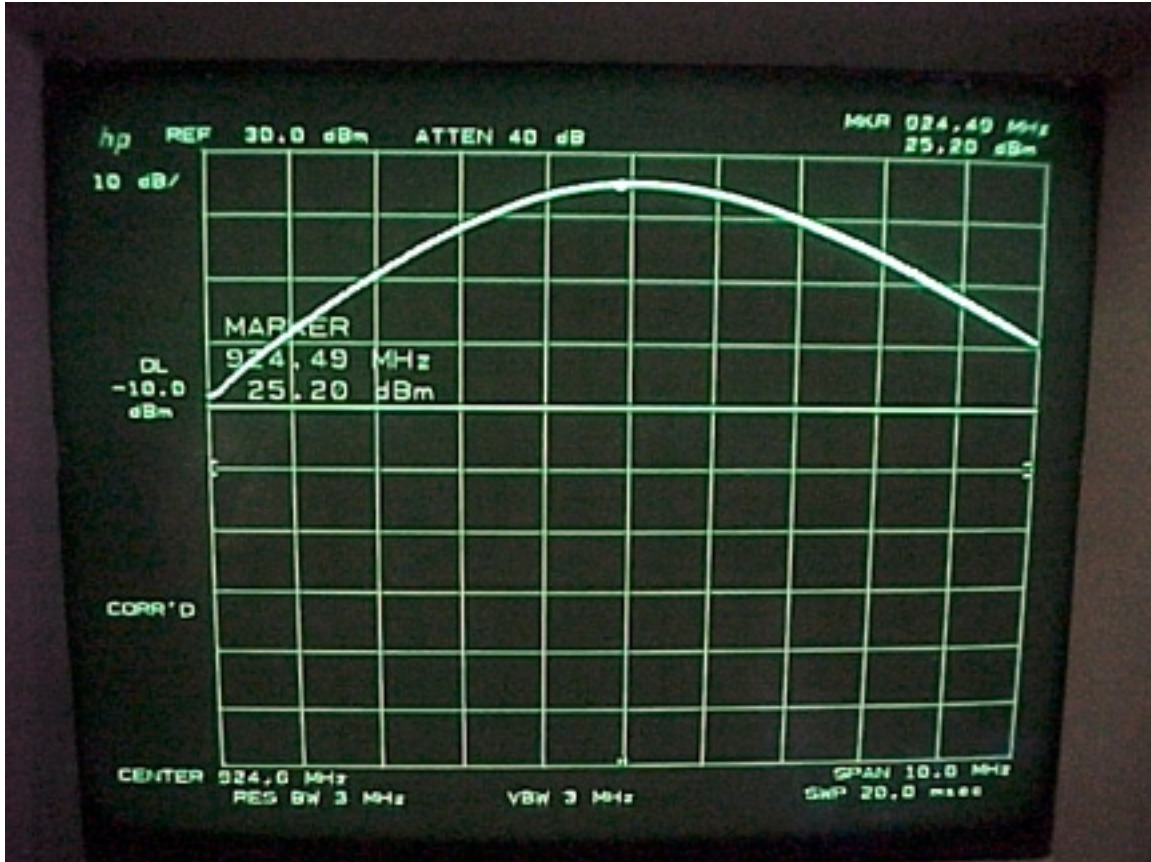

CPAS π ECHONOLOGIES

MODEL: SS100

Power Level 6 for High channel

WASHINGTON STATE UNIVERSITY

CPAS π TECHONOLOGIES

MODEL: SS100

Power Level 7 for High channel

WASHINGTON STATE UNIVERSITY