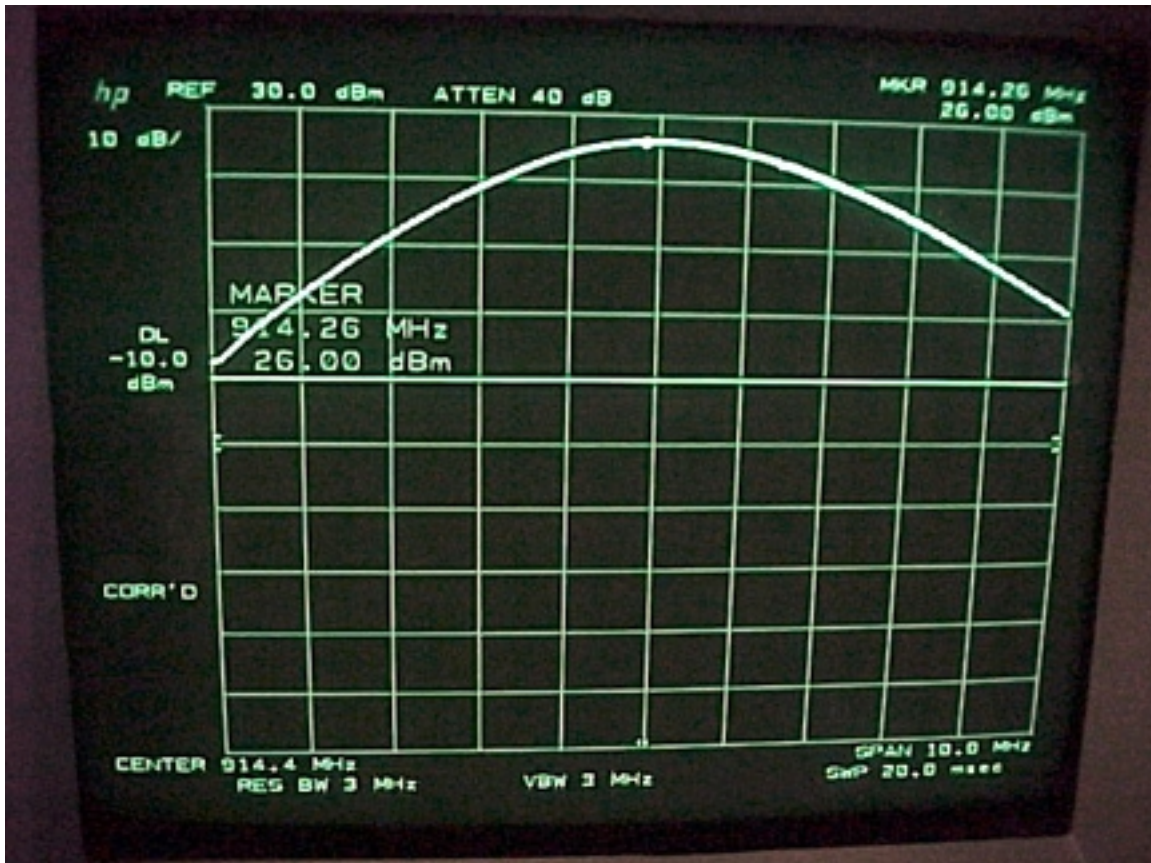

CPAS π TECHONOLOGIES

MODEL: SS100

Power Level 6 for Mid channel

WASHINGTON STATE UNIVERSITY

CPAS *TECHONOLOGIES*

MODEL: SS100

Power Level 7 for Mid channel

WASHINGTON STATE UNIVERSITY