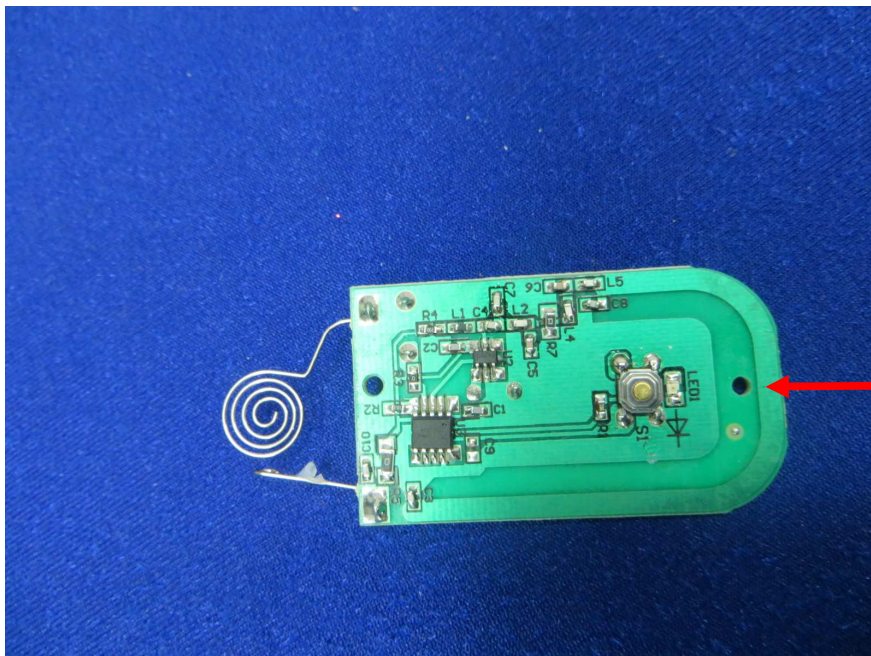

# Internal Picture

Antenna

FCC ID: RHT022  
IC: 22870-90022