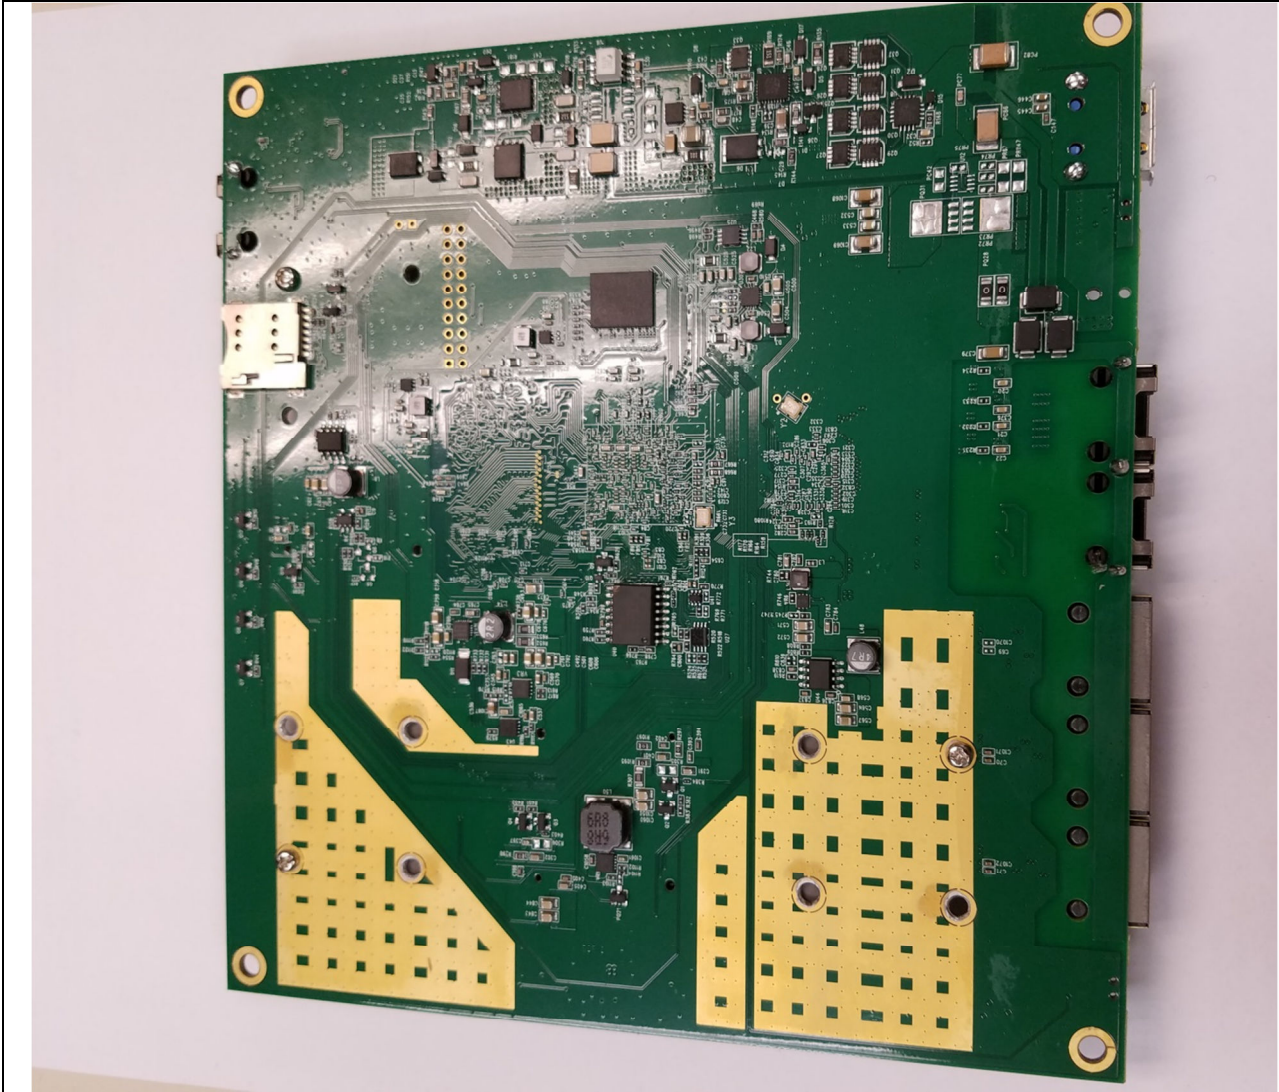

DigitalPath, Inc

INTERNAL PHOTOS for the RHK-G7RL10

Patch Antenna

Picture

Date: 12/6/2017

QCA9984 Radio

Picture

104348774

E17
E16
C271
C156

Date: 12/6/2017

Mainboard AP148

Picture

Date: 12/6/2017

Mainboard AP148 IPQ8064 Processor

Picture

Date: 12/6/2017