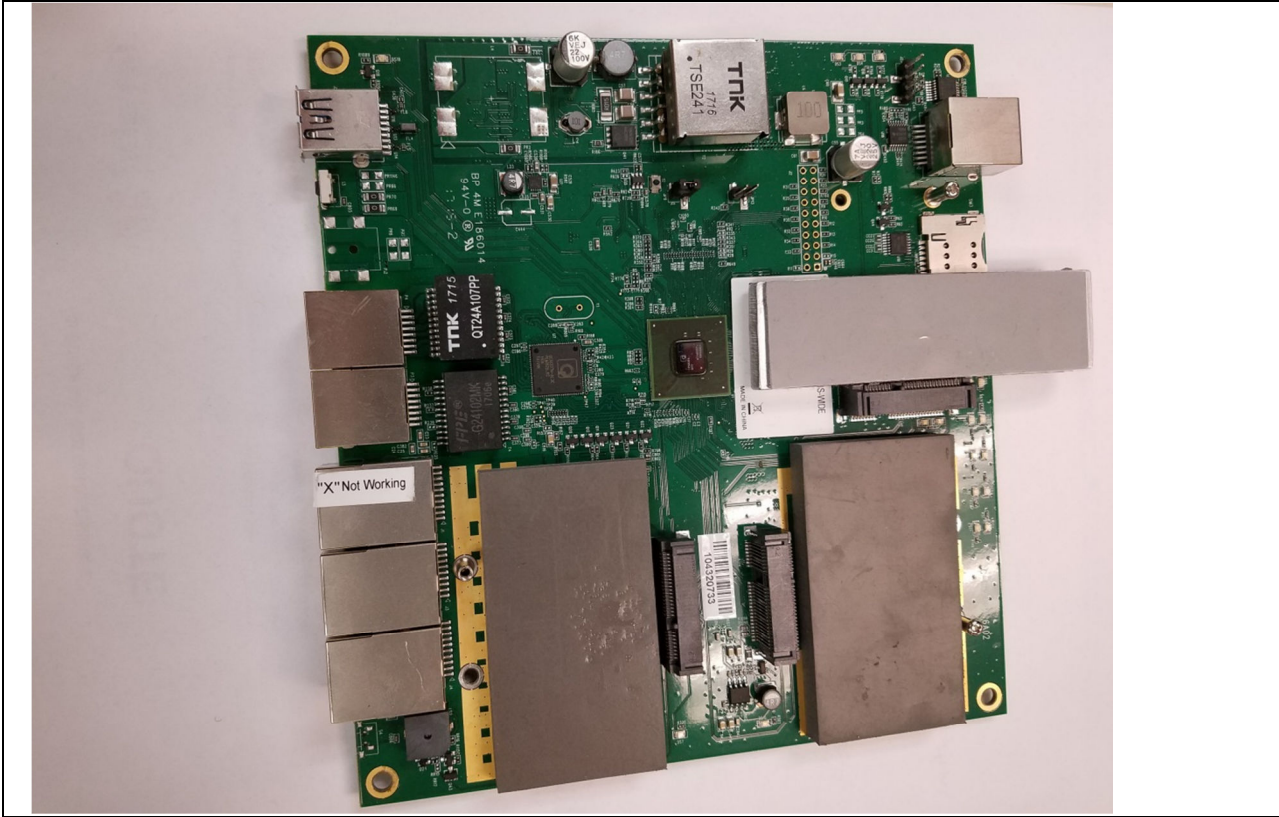

DigitalPath, Inc

INTERNAL PHOTOS for the RHK-G7RL10

Patch Antenna

Picture

Date: 12/6/2017

QCA9984 Radio

Picture

104348774

E17
E16
C271
C156

Date: 12/6/2017

Mainboard AP148

Picture

Date: 12/6/2017

Mainboard AP148 IPQ8064 Processor

Picture

Date: 12/6/2017