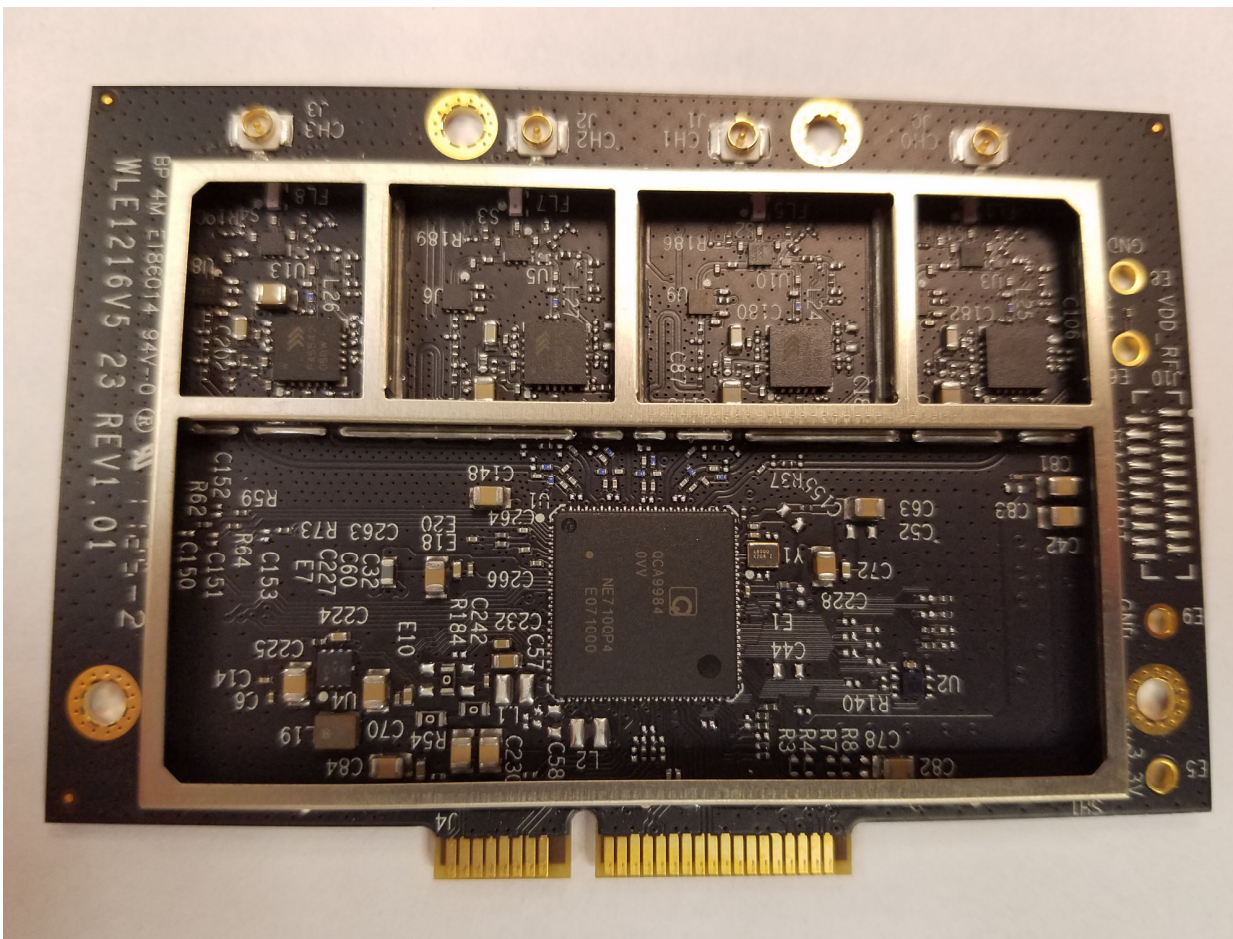

DigitalPath, Inc

INTERNAL PHOTOS for the RHK-G7RL10

Patch Antenna

Picture

Date: 12/6/2017

QCA9984 Radio

Picture

104348774

E17
E16
C271
C156

Date: 12/6/2017

Mainboard AP148

Picture

Date: 12/6/2017

Mainboard AP148 IPQ8064 Processor

Picture

Date: 12/6/2017