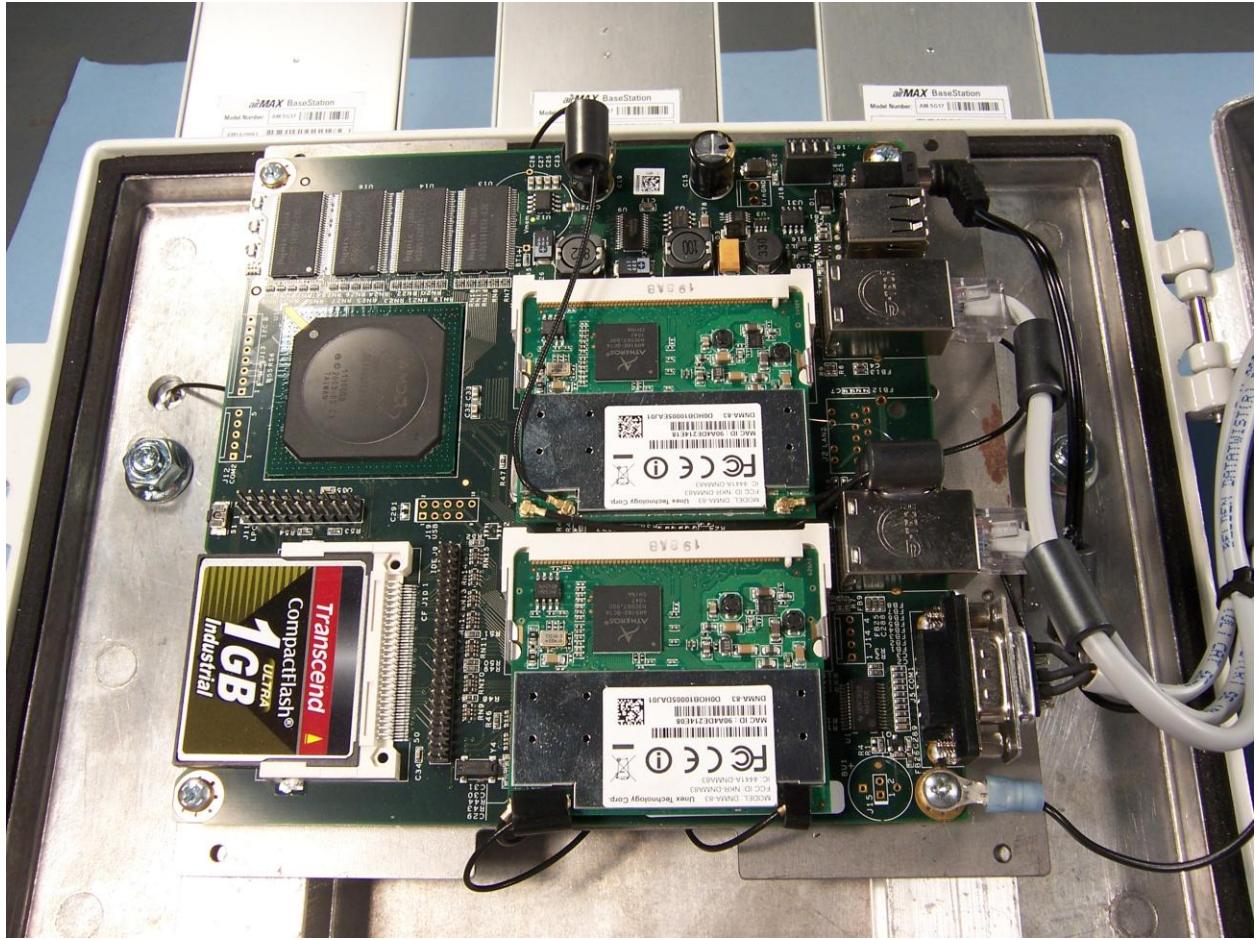

↑  
MAX Base Station

↑

↑  
MAX Base Station

850/1900 MHz  
2.1W  
G2/RENEW FOCUS 850

SN EM1

EM1

MODEL: DNMA-83  
FCC ID: NKR-DNMA83  
IC: 4441A-DNMA83  
Unex Technology Corp.

FCC  
CE  
RoHS

MAC ID: 90A4DE214E08  
DNMA-83 D0HOB1005DAJ01

ATHLON  
9800

198A8

MODEL: DNMA-83  
FCC ID: NKR-DNMA83  
IC: 4441A-DNMA83  
Unex Technology Corp.

J19 USB  
IDE J9  
CF J10 1  
RN12 RN13 RN14  
RN11  
RN10  
RN9  
RN8  
RN7  
RN6  
RN5  
RN4  
RN3  
RN2  
RN1  
RN0  
RN-1  
RN-2  
RN-3  
RN-4  
RN-5  
RN-6  
RN-7  
RN-8  
RN-9  
RN-10  
RN-11  
RN-12  
RN-13  
RN-14  
RN-15  
RN-16  
RN-17  
RN-18  
RN-19  
RN-20  
RN-21  
RN-22  
RN-23  
RN-24  
RN-25  
RN-26  
RN-27  
RN-28  
RN-29  
RN-30  
RN-31  
RN-32  
RN-33  
RN-34  
RN-35  
RN-36  
RN-37  
RN-38  
RN-39  
RN-40  
RN-41  
RN-42  
RN-43  
RN-44  
RN-45  
RN-46  
RN-47  
RN-48  
RN-49  
RN-50