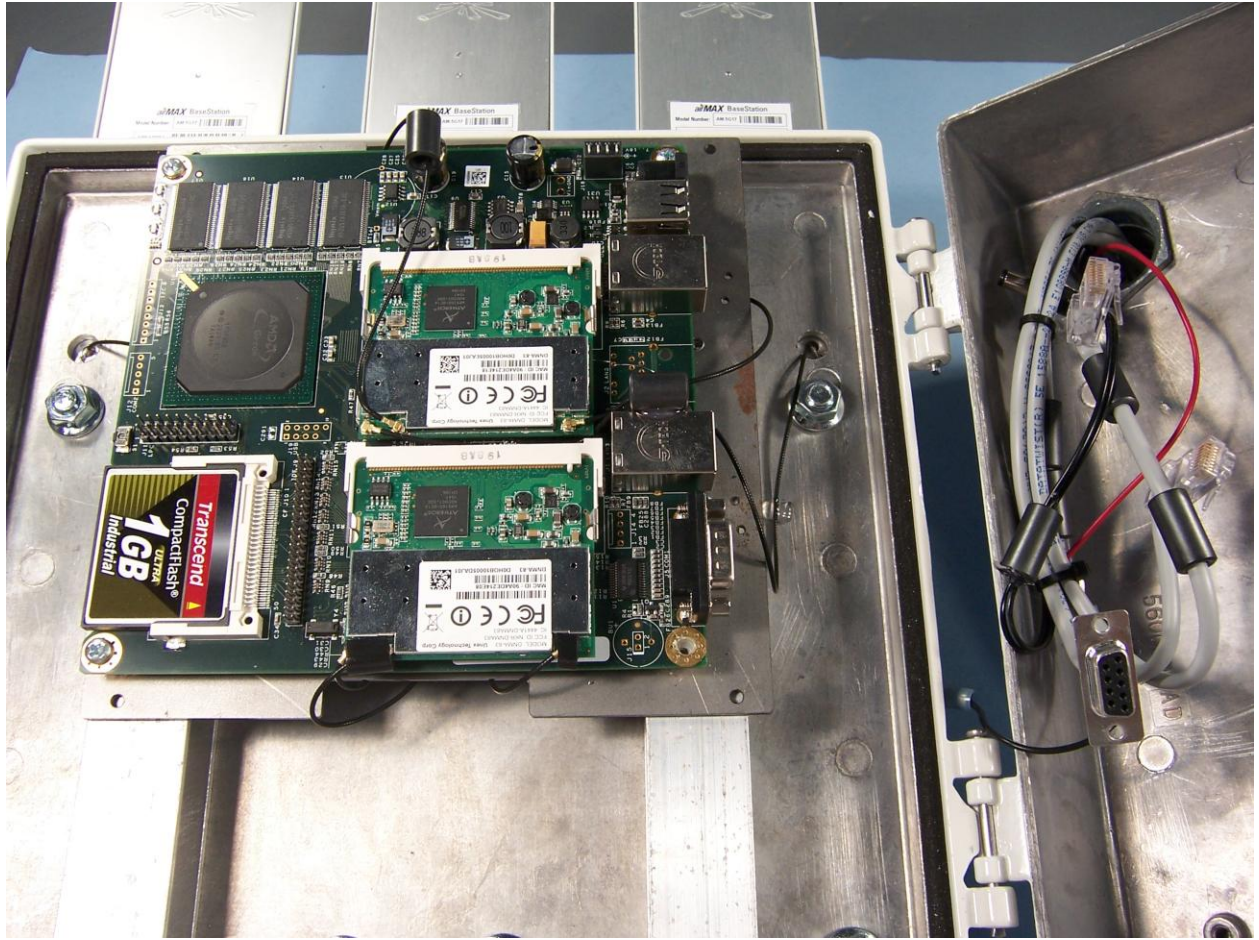

↑  
MAX Base Station

↑

↑  
MAX Base Station

850/1900 MHz  
2.1W  
G2/RENEW FOCUS 850

SN EM1

EM1

MODEL: DNMA-83  
FCC ID: NKR-DNMA83  
IC: 4441A-DNMA83  
Unex Technology Corp.

FCC  
CE  
RoHS

MAC ID: 90A4DE214E08  
DNMA-83 D0HOB1005DAJ01

ATHLON  
9800

198A8

MODEL: DNMA-83  
FCC ID: NKR-DNMA83  
IC: 4441A-DNMA83  
Unex Technology Corp.

J19 USB  
IDE J9  
CF J10 1  
RN12 RN13 RN14  
RN11  
RN10  
RN9  
RN8  
RN7  
RN6  
RN5  
RN4  
RN3  
RN2  
RN1  
RN0  
RN-1  
RN-2  
RN-3  
RN-4  
RN-5  
RN-6  
RN-7  
RN-8  
RN-9  
RN-10  
RN-11  
RN-12  
RN-13  
RN-14  
RN-15  
RN-16  
RN-17  
RN-18  
RN-19  
RN-20  
RN-21  
RN-22  
RN-23  
RN-24  
RN-25  
RN-26  
RN-27  
RN-28  
RN-29  
RN-30  
RN-31  
RN-32  
RN-33  
RN-34  
RN-35  
RN-36  
RN-37  
RN-38  
RN-39  
RN-40  
RN-41  
RN-42  
RN-43  
RN-44  
RN-45  
RN-46  
RN-47  
RN-48  
RN-49  
RN-50