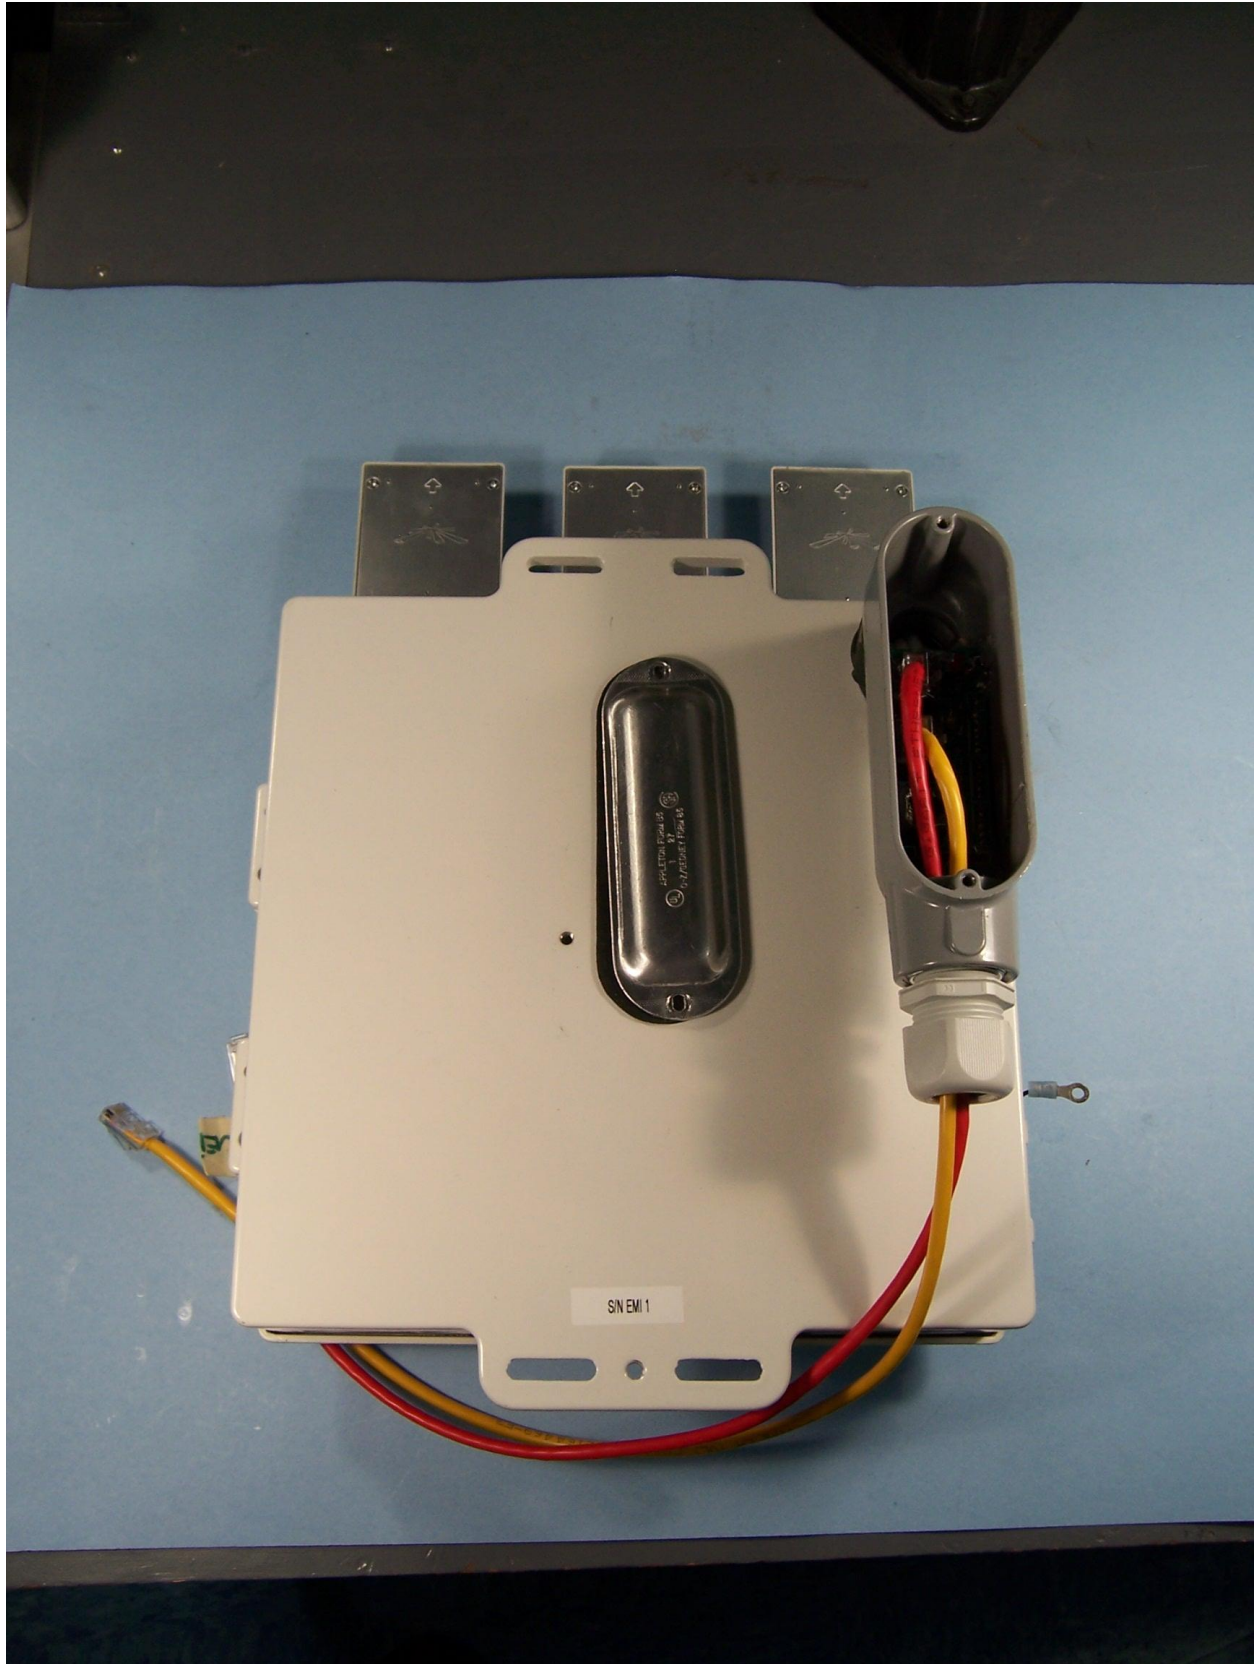

S/N EM 1

REGISTRATION
1 21
10/1/2008 17:00:05