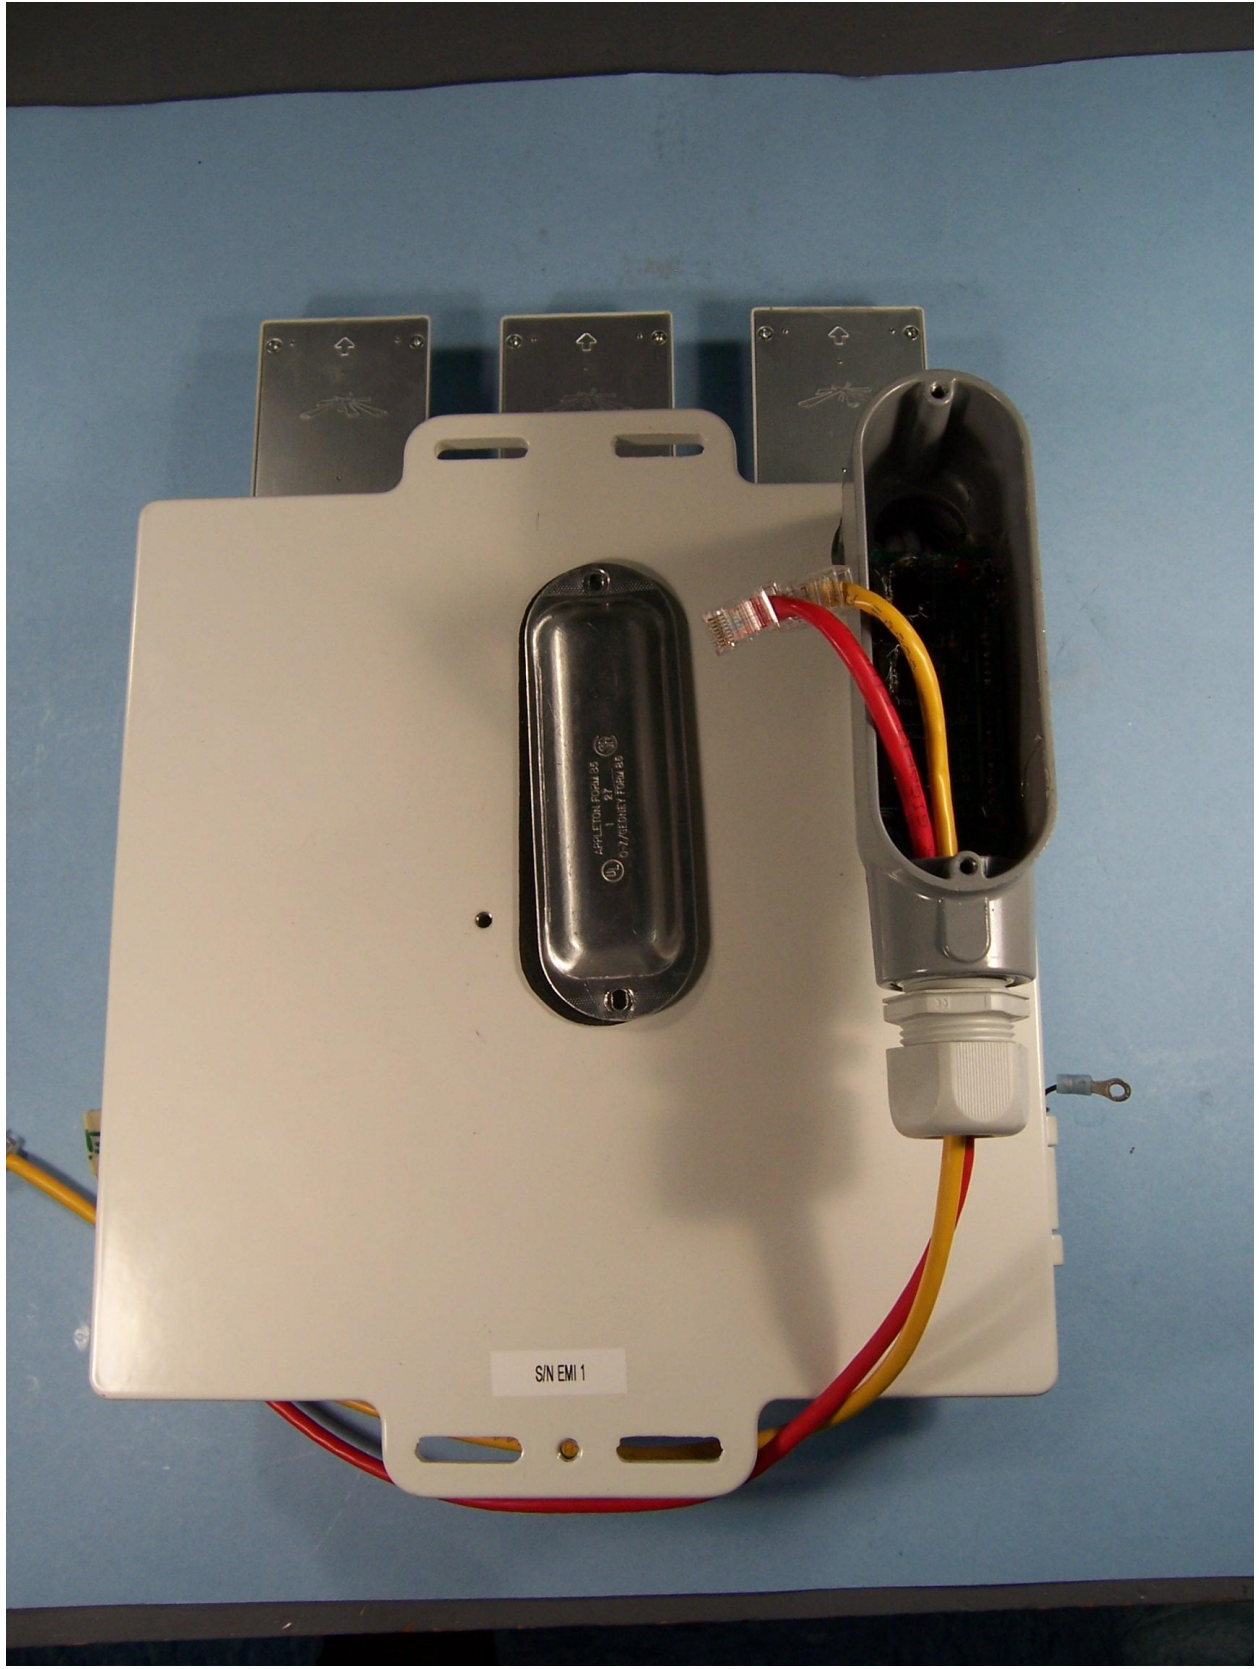

SN EMI 1

APPLETON F204L35
APPLETON F204L35