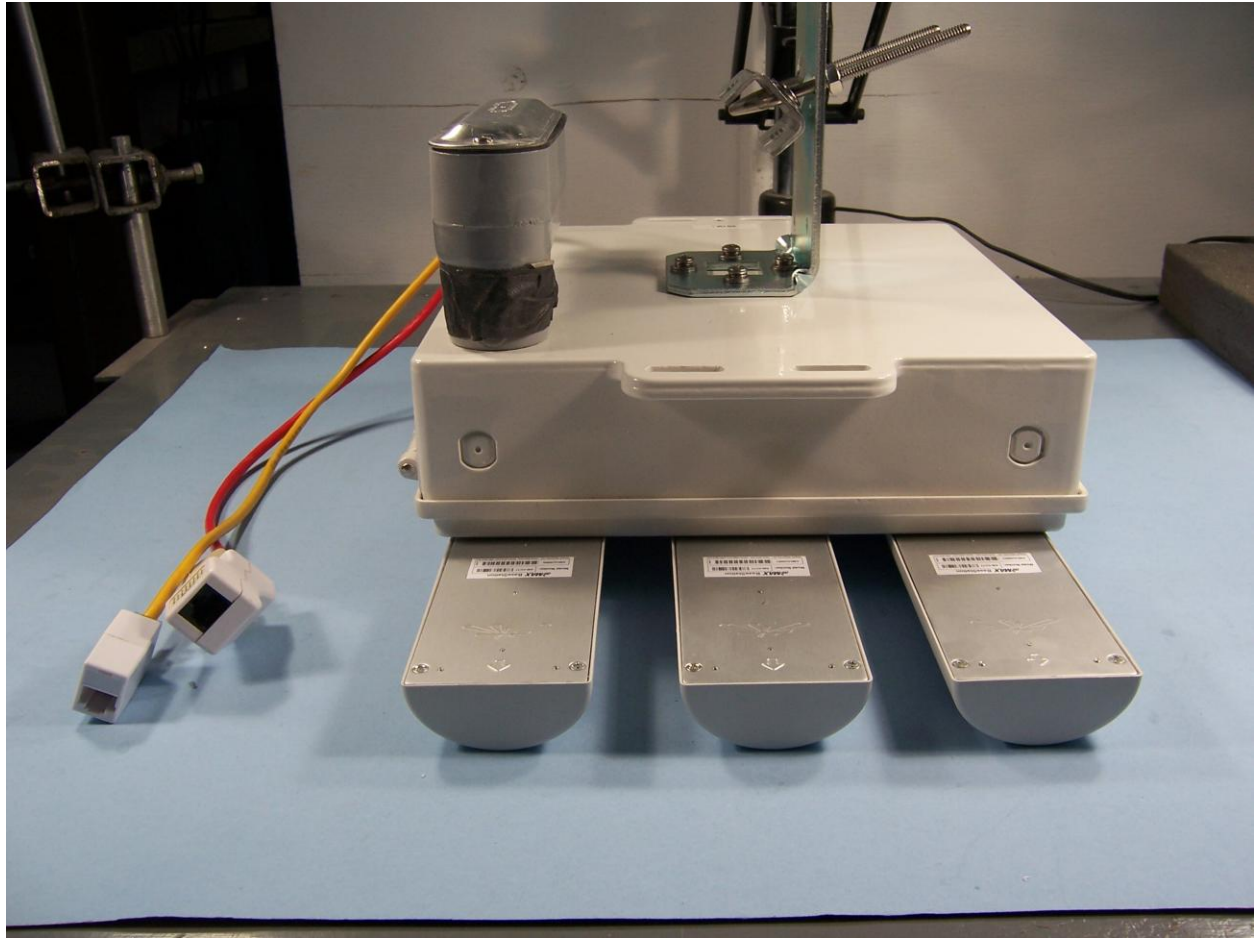

↑  
MAX Base Station

↑

↑  
MAX Base Station

850/1900 MHz  
2.1W  
G2/RENEW FOCUS 850

SN EM1

EM1

MODEL: DNMA-83  
FCC ID: NKR-DNMA83  
IC: 4441A-DNMA83  
Unex Technology Corp.

FCC  
CE  
RoHS

MAC ID: 90A4DE214E08  
DNMA-83 D0HOB1005DAJ01

ATHLON  
9800

198A8

MODEL: DNMA-83  
FCC ID: NKR-DNMA83  
IC: 4441A-DNMA83  
Unex Technology Corp.

J19 USB  
IDE J9  
CF J10 1  
RN12 RN13 RN14  
RN11  
RN10  
RN9  
RN8  
RN7  
RN6  
RN5  
RN4  
RN3  
RN2  
RN1  
RN0  
RN-1  
RN-2  
RN-3  
RN-4  
RN-5  
RN-6  
RN-7  
RN-8  
RN-9  
RN-10  
RN-11  
RN-12  
RN-13  
RN-14  
RN-15  
RN-16  
RN-17  
RN-18  
RN-19  
RN-20  
RN-21  
RN-22  
RN-23  
RN-24  
RN-25  
RN-26  
RN-27  
RN-28  
RN-29  
RN-30  
RN-31  
RN-32  
RN-33  
RN-34  
RN-35  
RN-36  
RN-37  
RN-38  
RN-39  
RN-40  
RN-41  
RN-42  
RN-43  
RN-44  
RN-45  
RN-46  
RN-47  
RN-48  
RN-49  
RN-50