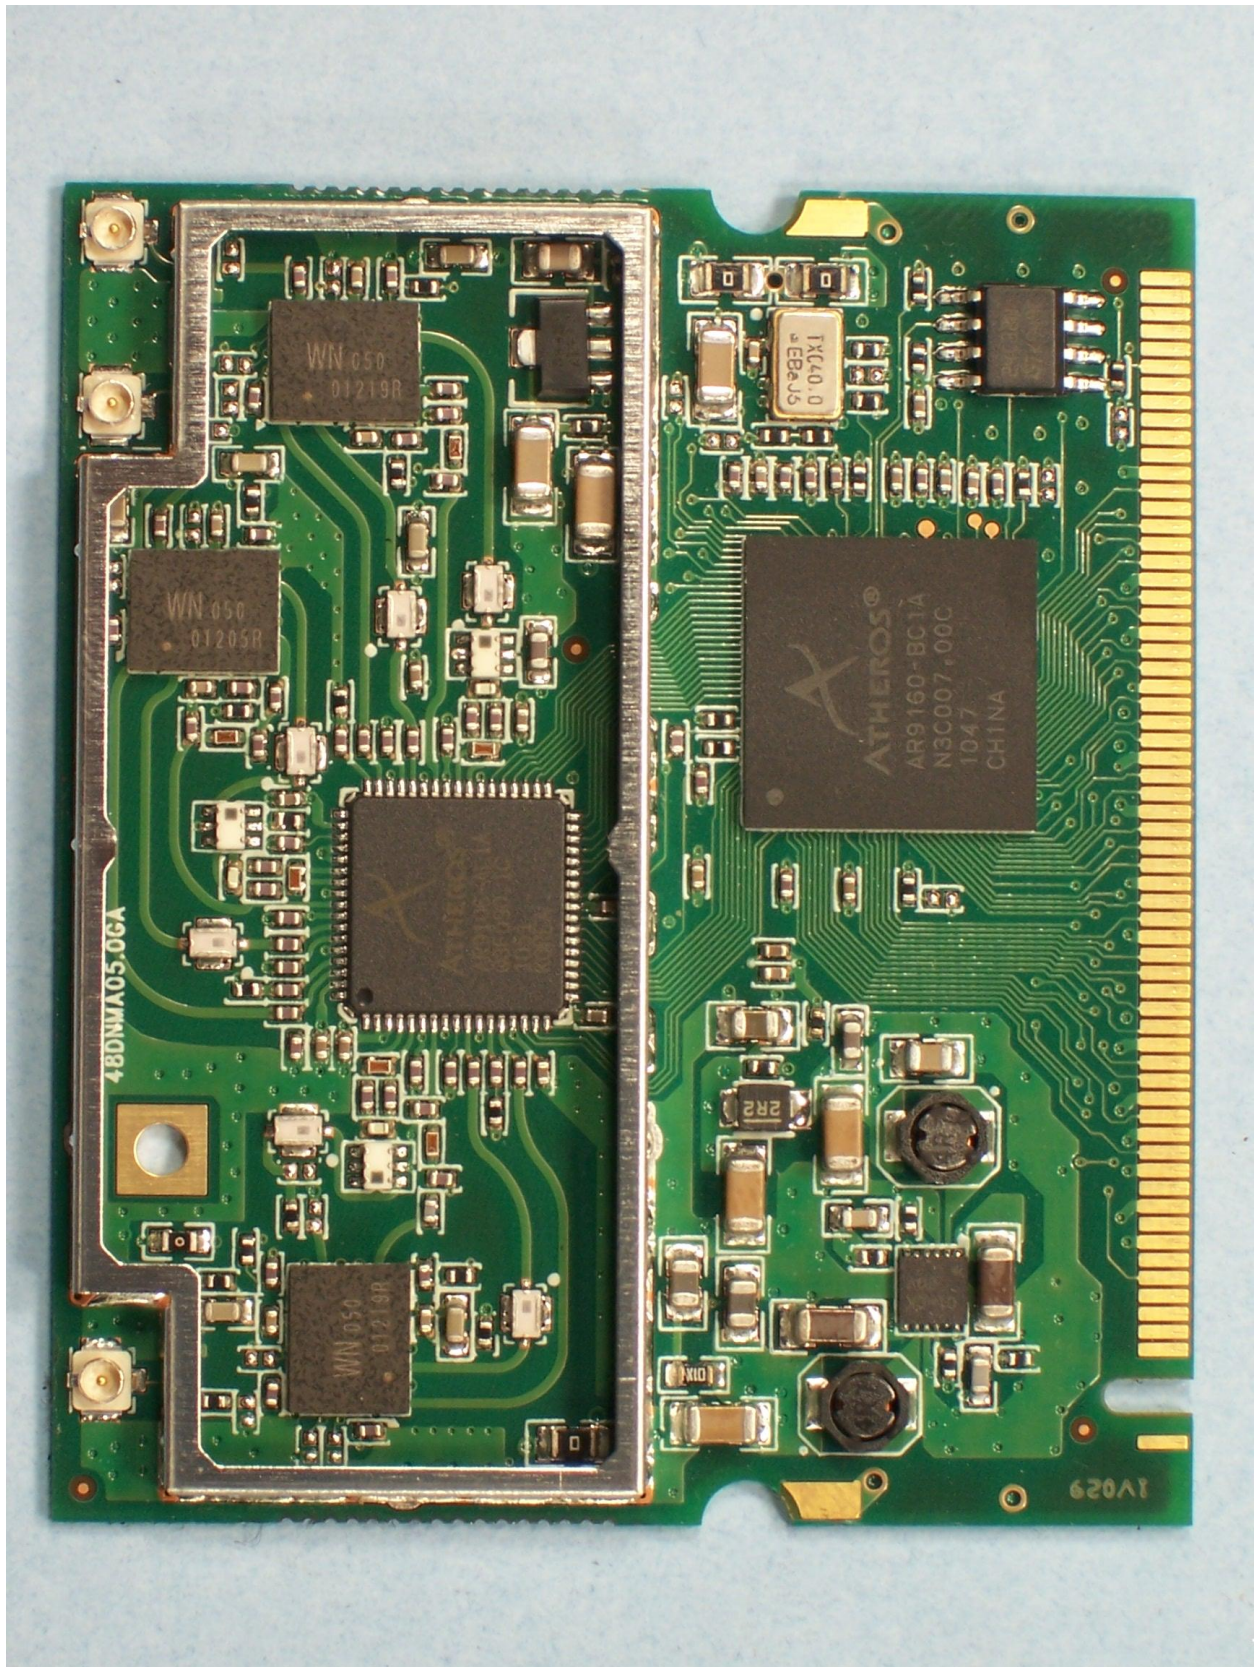

↑  
MAX Base Station

↑

↑  
MAX Base Station

850/1900 MHz  
2.1W  
G2/RENEW FOCUS 850

SN EM1

EM1

MODEL: DNMA-83  
FCC ID: NKR-DNMA83  
IC: 4441A-DNMA83  
Unex Technology Corp.

FCC  
CE  
RoHS

MAC ID: 90A4DE214E08  
DNMA-83 D0HOB1005DAJ01

ATHLON  
9800

198A8

MODEL: DNMA-83  
FCC ID: NKR-DNMA83  
IC: 4441A-DNMA83  
Unex Technology Corp.

J19 USB  
IDE J9  
CF J10 1  
RN12 RN13 RN14  
RN11  
RN10  
RN9  
RN8  
RN7  
RN6  
RN5  
RN4  
RN3  
RN2  
RN1  
RN0  
RN-1  
RN-2  
RN-3  
RN-4  
RN-5  
RN-6  
RN-7  
RN-8  
RN-9  
RN-10  
RN-11  
RN-12  
RN-13  
RN-14  
RN-15  
RN-16  
RN-17  
RN-18  
RN-19  
RN-20  
RN-21  
RN-22  
RN-23  
RN-24  
RN-25  
RN-26  
RN-27  
RN-28  
RN-29  
RN-30  
RN-31  
RN-32  
RN-33  
RN-34  
RN-35  
RN-36  
RN-37  
RN-38  
RN-39  
RN-40  
RN-41  
RN-42  
RN-43  
RN-44  
RN-45  
RN-46  
RN-47  
RN-48  
RN-49  
RN-50

J15  
BU1  
R4  
U1  
R10  
R7  
FB9  
J14 4  
FB25  
C288  
J5 COM1  
FB26C289

4 N° 55  
H100000101

C17A  
C17Z

2008-04-07

F42B94V-8  
1187

S/N EM 1

REGISTRATION  
1 21  
10/1/2008 17:00:05

SN EMI 1