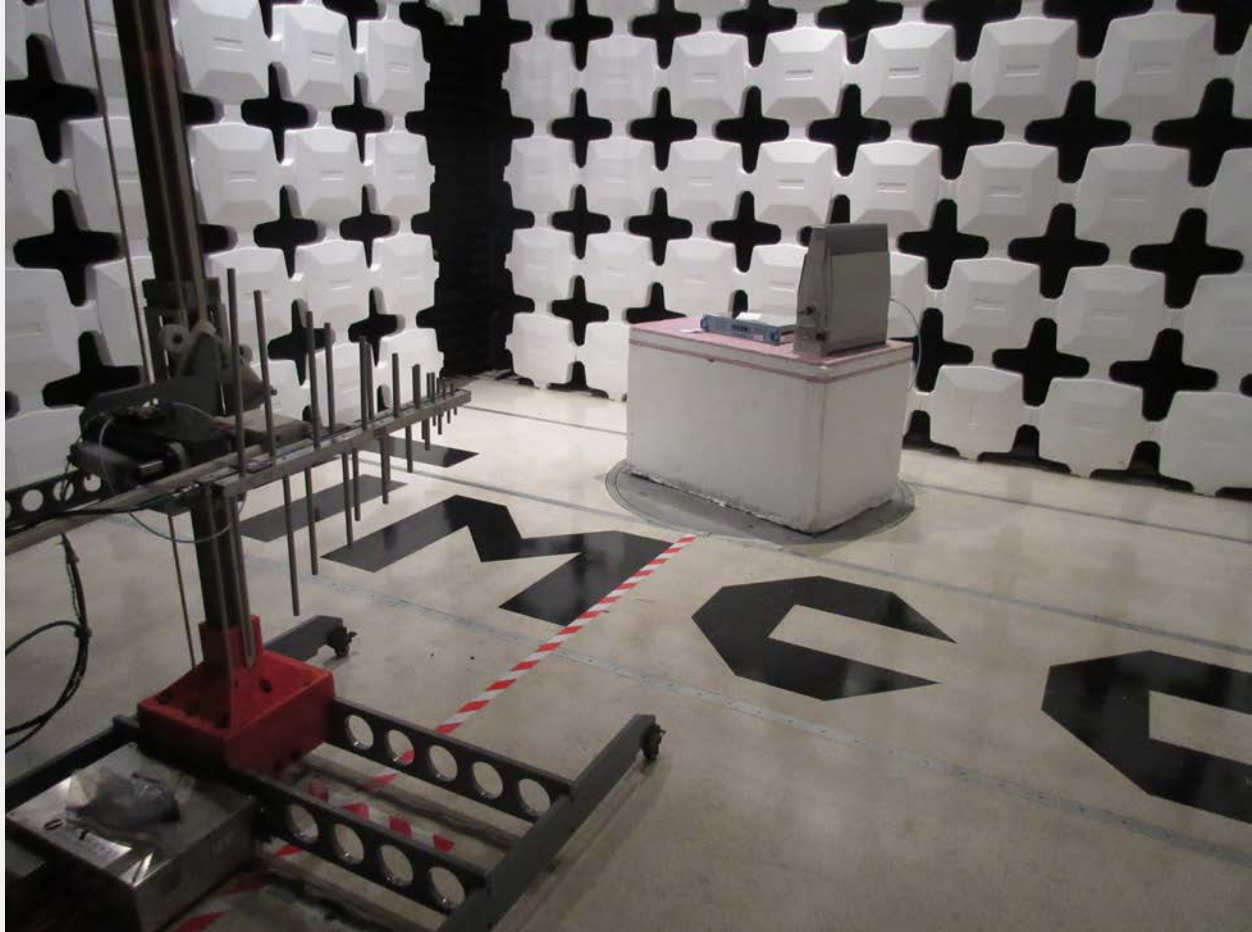

TEST SETUP PHOTOGRAPHS

Applicant: R.V.R. USA
FCC ID: RHDTEX-30LCD
IC: 25290-TEX30LCD

Conducted Measurements

Applicant: R.V.R. USA
FCC ID: RHDTEX-30LCD
IC: 25290-TEX30LCD

TEST SETUP PHOTOGRAPHS

Field Strength of Spurious Emissions

Applicant: R.V.R. USA
FCC ID: RHDTEX-30LCD
IC: 25290-TEX30LCD

TEST SETUP PHOTOGRAPHS

Frequency Stability

Applicant: R.V.R. USA
FCC ID: RHDTEX-30LCD
IC: 25290-TEX30LCD