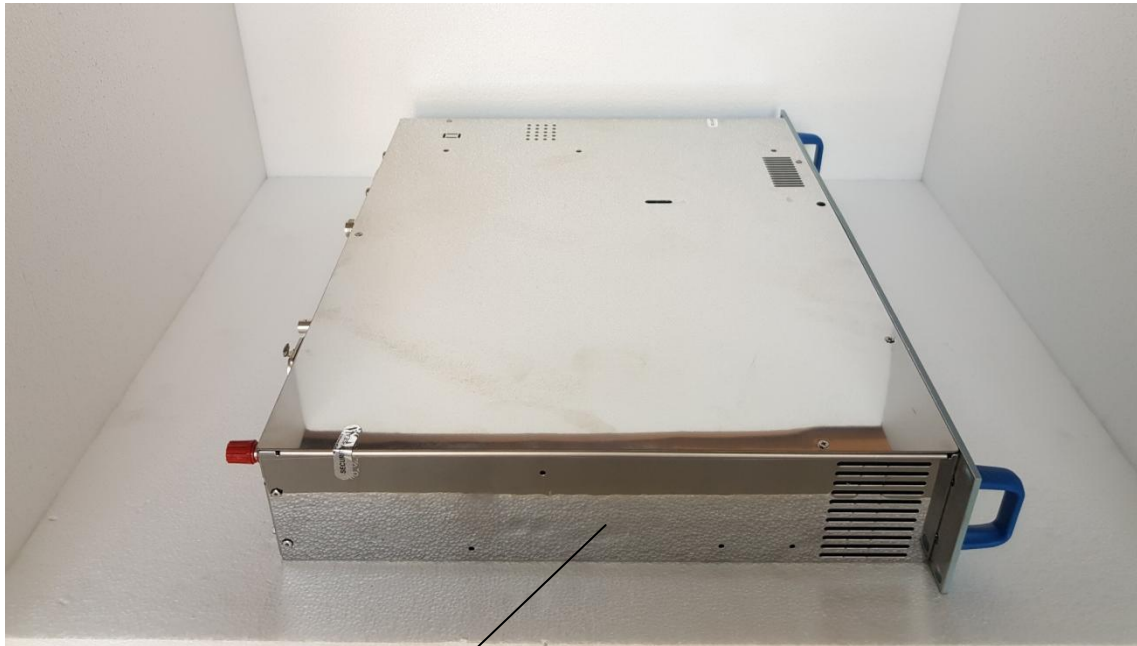

# TEX150LCD/S

## 1. Left Side View

In all RVR devices the labels are attached on the side wall.  
Here there is an image only as an example.

**R.V.R. Elettronica s.r.l.**  
Via del Fonditore, 2/2c - 40138 Bologna-Italy  
P.Iva - Vat. no. IT 02124450376  
Tel. +39 051 6010506 - Fax +39 051 6011104  
Certified - UNI EN ISO 9001  
*Valentino Biavati*  
CEO / President