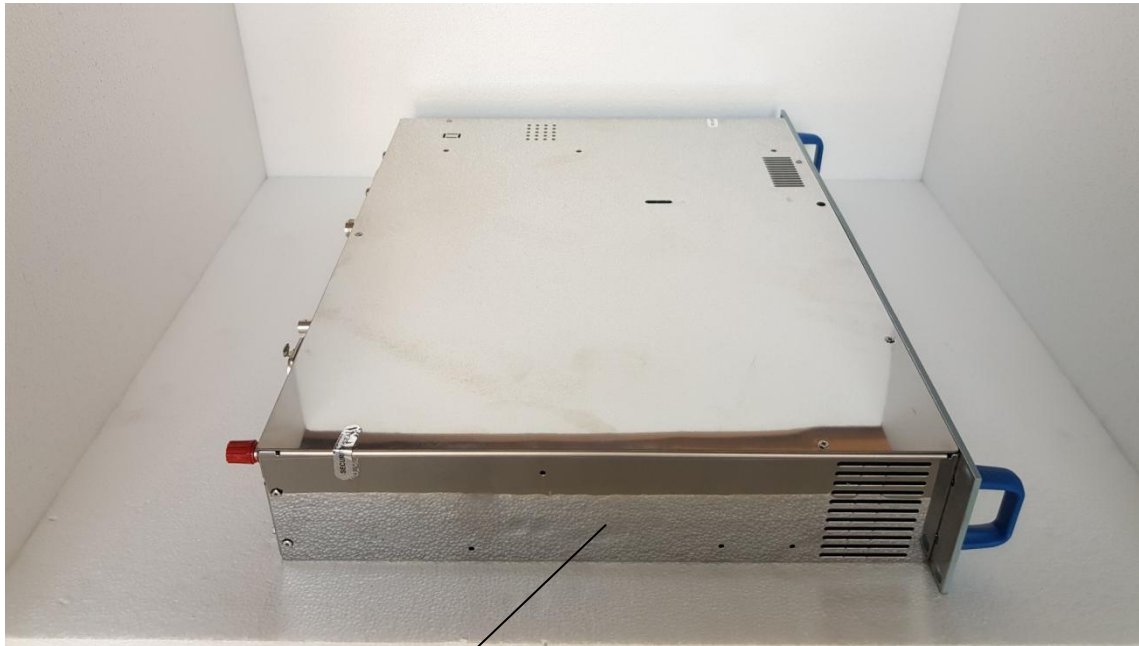

TEX100LCD/S

1. Left Side View

In all RVR devices the labels are attached on the side wall.
Here there is an image only as an example.

R.V.R. Elettronica s.r.l.
Via del Fonditore, 2/2c - 40138 Bologna-Italy
P.Iva - Vat. no. IT 02124450376
Tel. +39 051 6010506 - Fax +39 051 6011104
Certified - UNI EN ISO 9001
Valentino Biavati
CEO / President