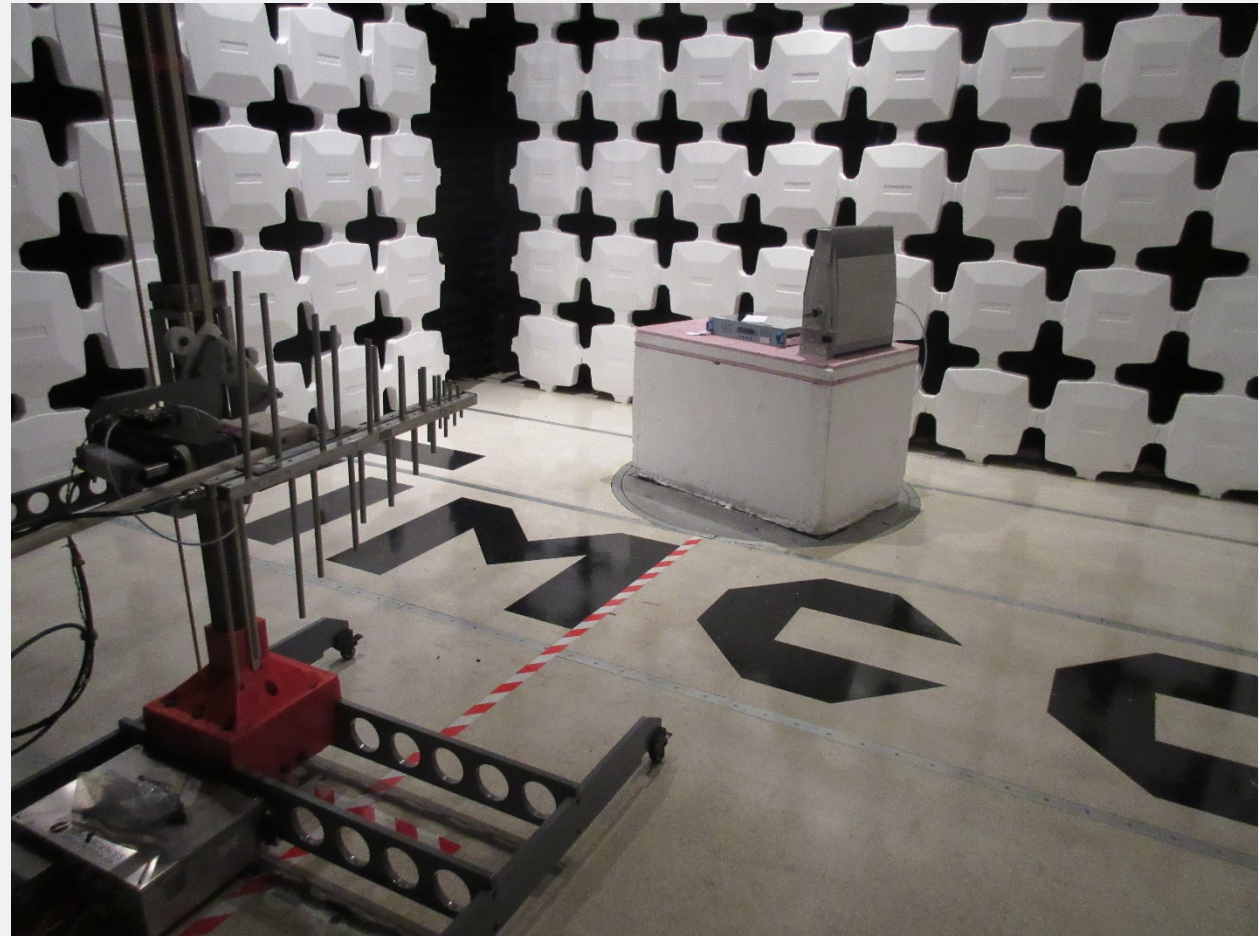

TEST SETUP PHOTOGRAPHS

Applicant: R.V.R. USA
FCC ID: RHDPTL-940-960

Conducted Measurements

Applicant: R.V.R. USA
FCC ID: RHDPTL-940-960

TEST SETUP PHOTOGRAPHS

Field Strength of Spurious Emissions

TEST SETUP PHOTOGRAPHS

Frequency Stability

Applicant: R.V.R. USA
FCC ID: RHDPTL-940-960