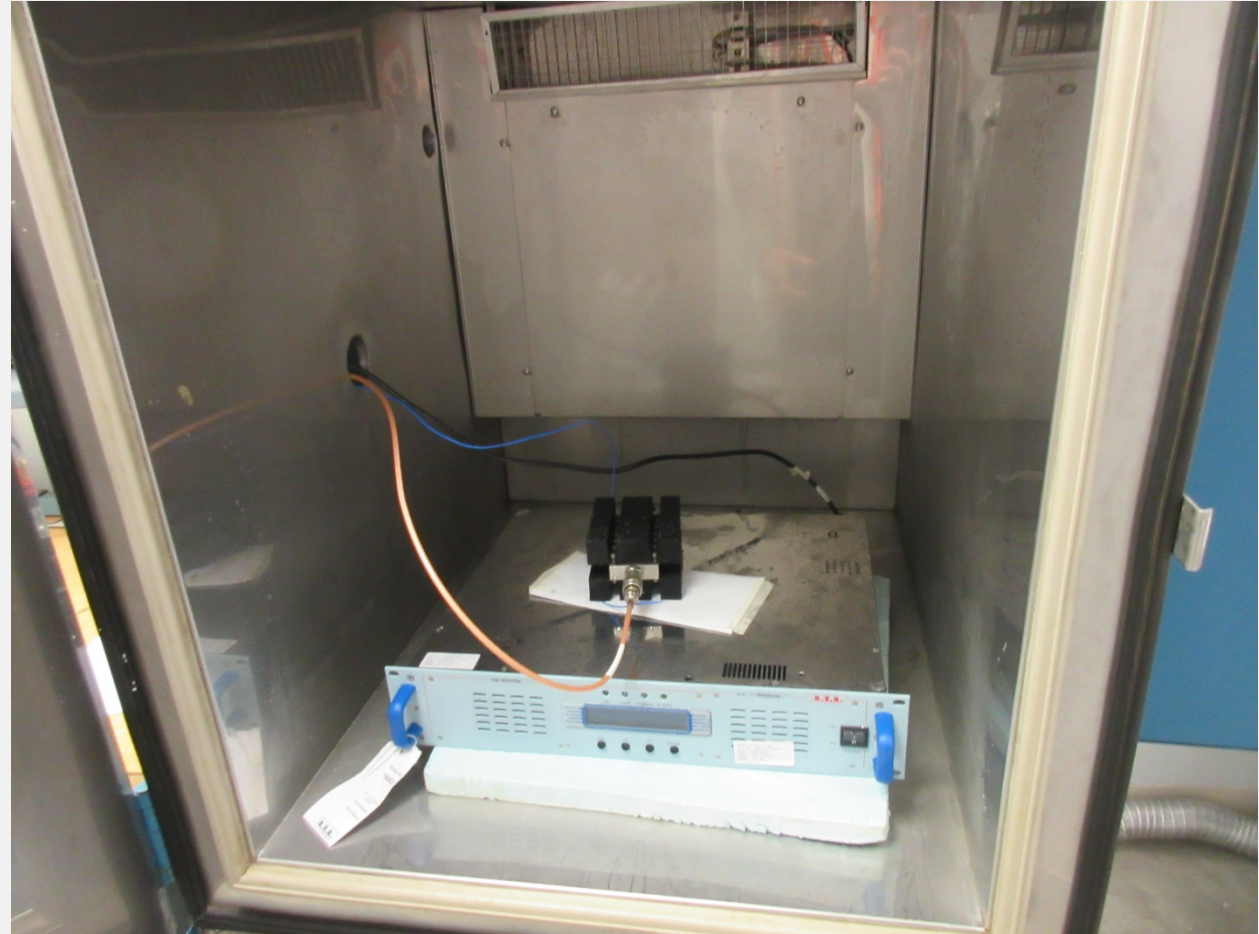

TEST SETUP PHOTOGRAPHS

Applicant: R.V.R. USA
FCC ID: RHDPTL-940-960

Conducted Measurements

Applicant: R.V.R. USA
FCC ID: RHDPTL-940-960

TEST SETUP PHOTOGRAPHS

Field Strength of Spurious Emissions

TEST SETUP PHOTOGRAPHS

Frequency Stability

Applicant: R.V.R. USA
FCC ID: RHDPTL-940-960