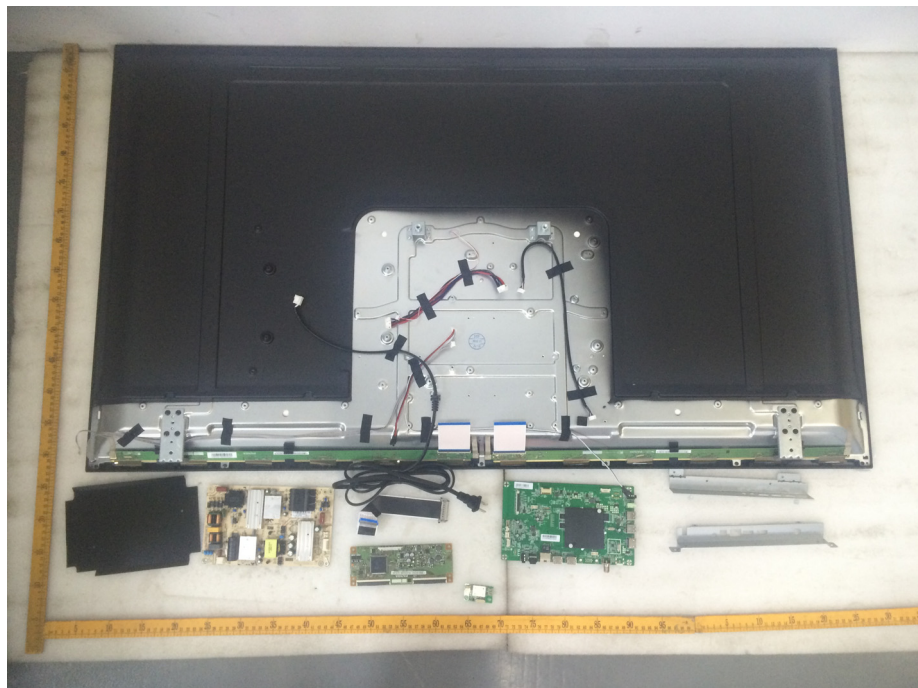

Reference No.: WTU18S08121850W

Model E4SFT5517-Internal Photos

Reference No.: WTU18S08121850W

Reference No.: WTU18S08121850W

Waltek Services (Shenzhen) Co.,Ltd.
<http://www.waltek.com.cn>

Reference No.: WTU18S08121850W

Reference No.: WTU18S08121850W

Reference No.: WTU18S08121850W

Reference No.: WTU18S08121850W