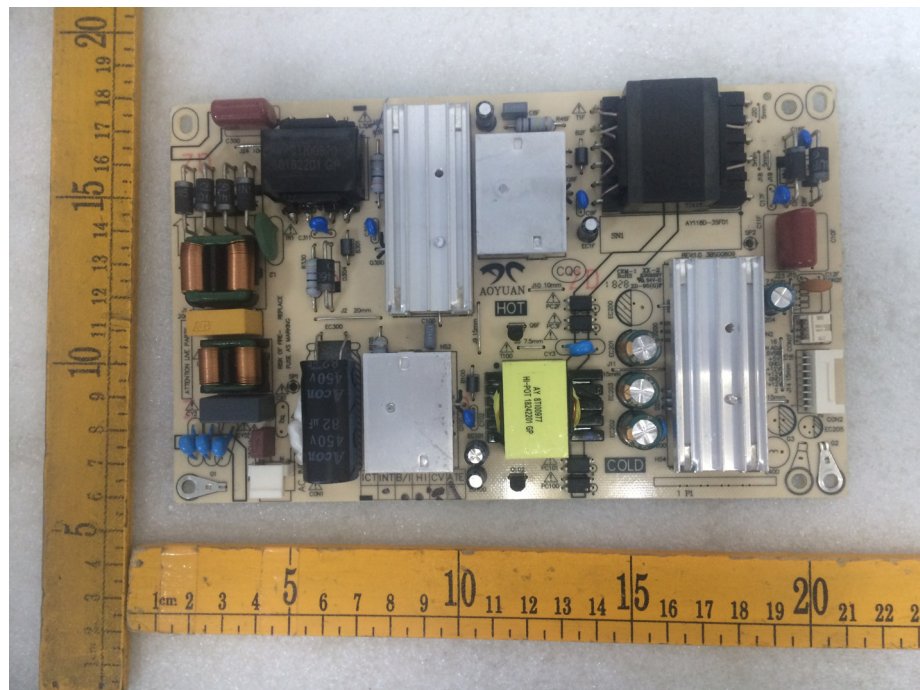

Reference No.: WTU18S08121850W

Model E4SFT5517-Internal Photos

Reference No.: WTU18S08121850W

Reference No.: WTU18S08121850W

Waltek Services (Shenzhen) Co.,Ltd.
<http://www.waltek.com.cn>

Reference No.: WTU18S08121850W

Reference No.: WTU18S08121850W

Reference No.: WTU18S08121850W

Reference No.: WTU18S08121850W