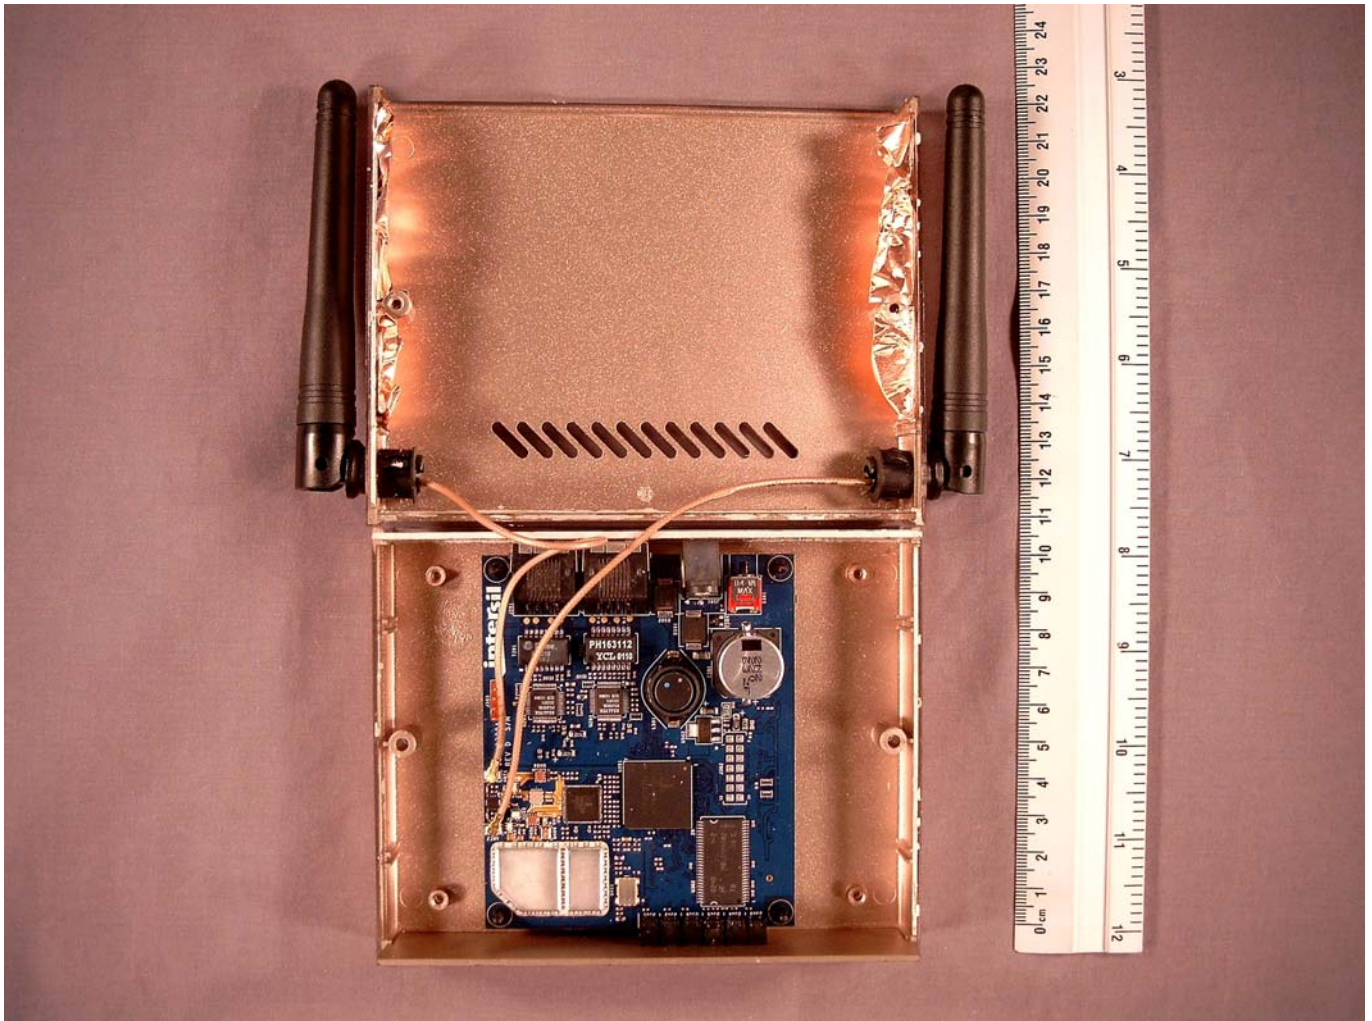

Description of EUT: 2.4/5 GHz IEEE 802.11 g/a WLAN Access Point
Manufacturer: GlobespanVirata B.V.
Brand mark: GlobespanVirata
Model: ISL39300A
FCC ID: RGS39300A

Table of contents

1	Antenna photographs	4
1.1	Top view (open enclosure)	4
1.2	Left antenna	5
1.3	Right antenna	6

Description of EUT: 2.4/5 GHz IEEE 802.11 g/a WLAN Access Point
Manufacturer: GlobespanVirata B.V.
Brand mark: GlobespanVirata
Model: ISL39300A
FCC ID: RGS39300A

1 Antenna photographs.

1.1 Top view (open enclosure).

Description of EUT: 2.4/5 GHz IEEE 802.11 g/a WLAN Access Point
Manufacturer: GlobespanVirata B.V.
Brand mark: GlobespanVirata
Model: ISL39300A
FCC ID: RGS39300A

1.2 Left antenna.

Description of EUT: 2.4/5 GHz IEEE 802.11 g/a WLAN Access Point
Manufacturer: GlobespanVirata B.V.
Brand mark: GlobespanVirata
Model: ISL39300A
FCC ID: RGS39300A