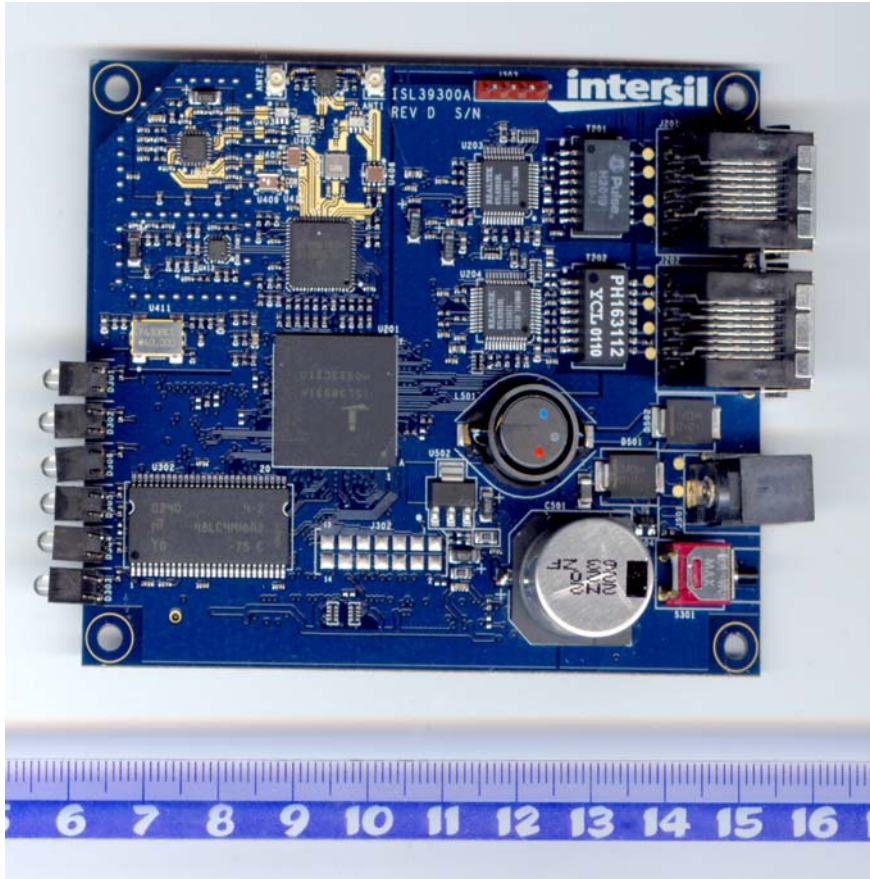

Internal photographs of

Description: 2.4 GHz / 5 GHz WLAN Access Point

FCC ID: RGS39300A

Brand name: GlobespanVirata

Model number: ISL39300A

ISL39300A PCB front with shield

ISL39300A PCB front without shield

ISL39300A PCB rear