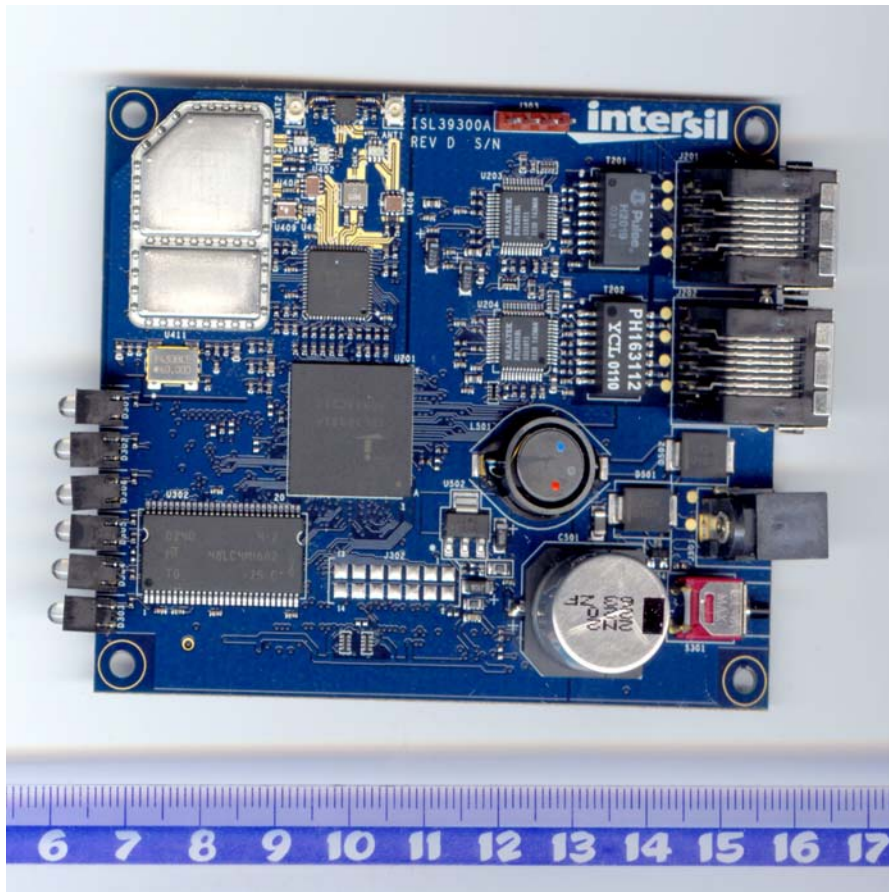

Internal photographs of

Description: 2.4 GHz / 5 GHz WLAN Access Point

FCC ID: RGS39300A

Brand name: GlobespanVirata

Model number: ISL39300A

ISL39300A PCB front with shield

ISL39300A PCB front without shield

ISL39300A PCB rear