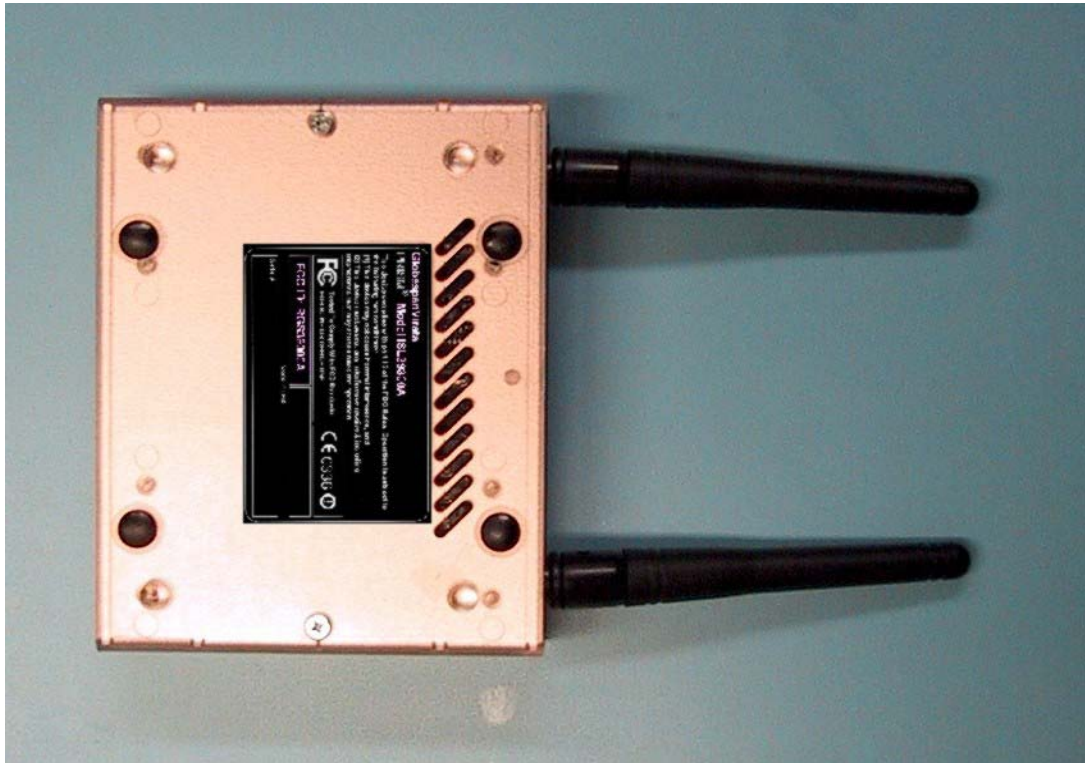

External photographs of

Description: 2.4 GHz / 5 GHz WLAN Access Point

FCC ID: RGS39300A

Brand name: GlobespanVirata

Model number: ISL39300A

ISL39300A exterior over view

ISL39300A front exterior view

ISL39300A rear exterior view

ISL39300A Bottom exterior view

ISL39300A Bottom with label details