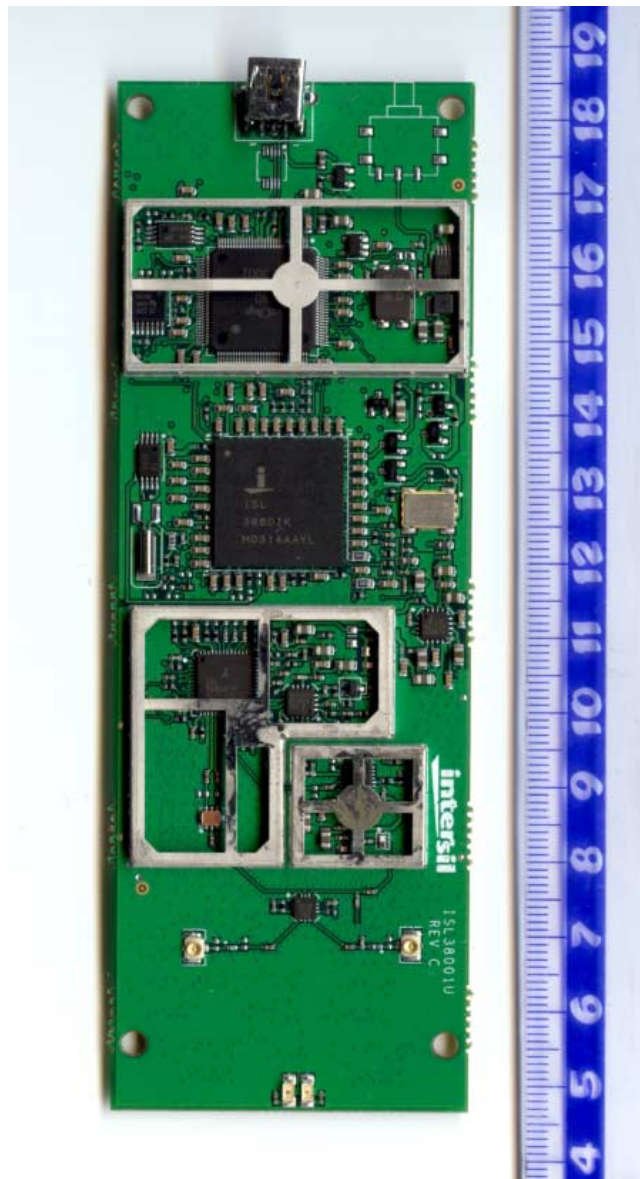

**Internal photographs of**

**Description: 2.4 GHz IEEE 802.11g WLAN USB Card**

**FCC ID: RGS38001U**

**Brand name: GlobespanVirata**

**Model number: ISL38001U**

ISL38001U PCB front with shield

ISL38001U PCB front without shield

ISL38001U PCB rear

ISL38001U PCB rear without shield