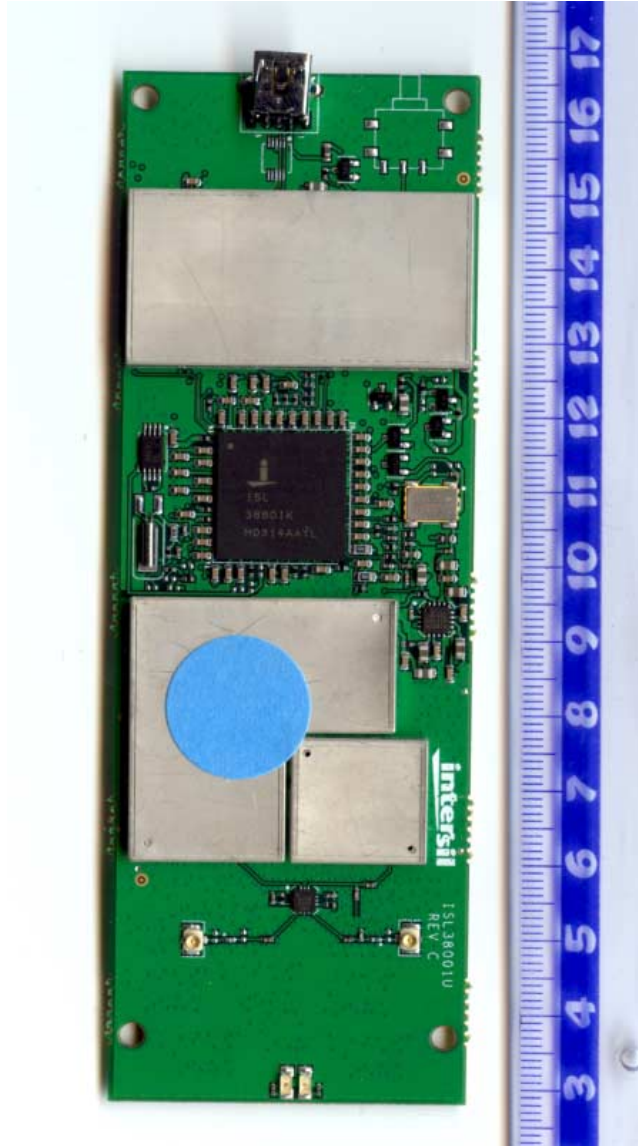

**Internal photographs of**

**Description: 2.4 GHz IEEE 802.11g WLAN USB Card**

**FCC ID: RGS38001U**

**Brand name: GlobespanVirata**

**Model number: ISL38001U**

ISL38001U PCB front with shield

ISL38001U PCB front without shield

ISL38001U PCB rear

ISL38001U PCB rear without shield