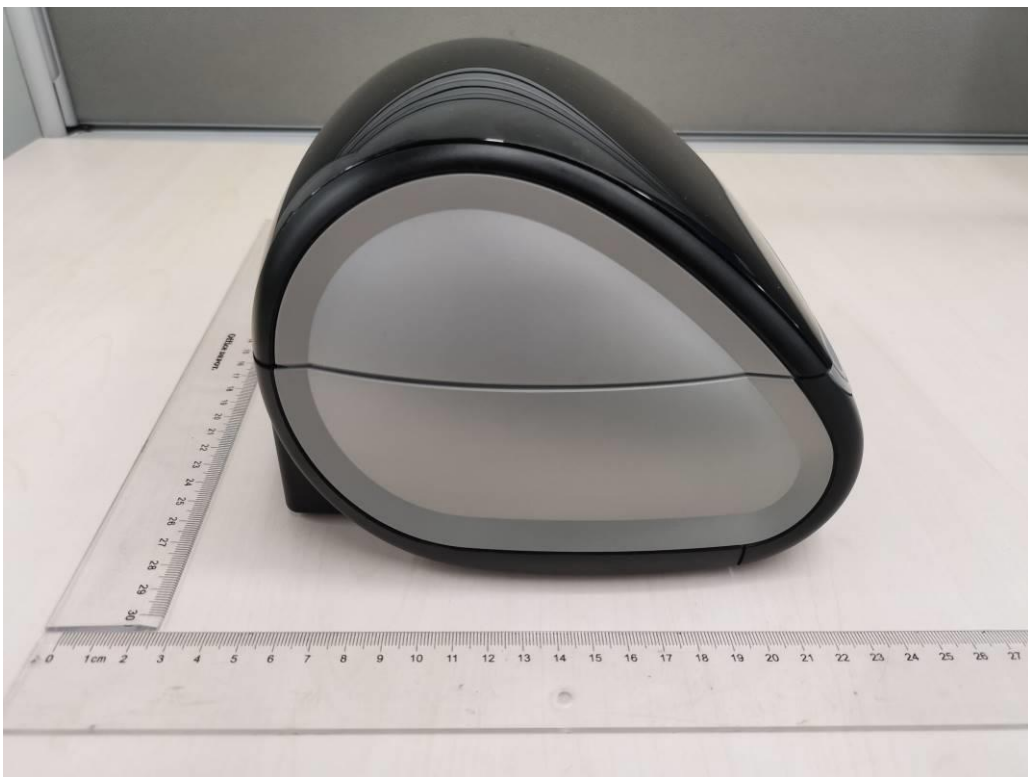

Product: Label maker  
Type Designation: LabelWriter 5XL

Fig. 1: Overall view

Fig. 2: Top view of adaptor

Product: Label maker  
Type Designation: LabelWriter 5XL

Fig. 3: Front view

Fig. 4: Side view

Product: Label maker  
Type Designation: LabelWriter 5XL

**Fig 5:** Rear view (DC jack, RJ45 connector and USB connector view)

**Fig 6:** Side view

Product: Label maker  
Type Designation: LabelWriter 5XL

Fig 7: Bottom view