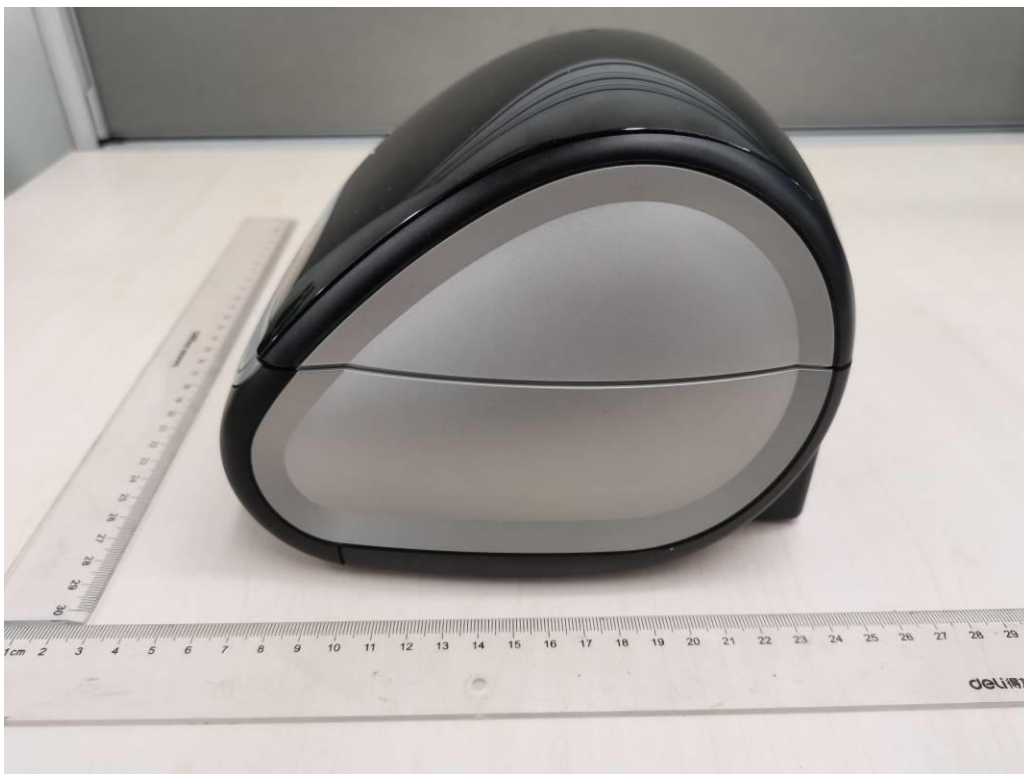

Product: Label maker  
Type Designation: LabelWriter 5XL

Fig. 1: Overall view

Fig. 2: Top view of adaptor

Product: Label maker  
Type Designation: LabelWriter 5XL

Fig. 3: Front view

Fig. 4: Side view

Product: Label maker  
Type Designation: LabelWriter 5XL

**Fig 5:** Rear view (DC jack, RJ45 connector and USB connector view)

**Fig 6:** Side view

Product: Label maker  
Type Designation: LabelWriter 5XL

Fig 7: Bottom view