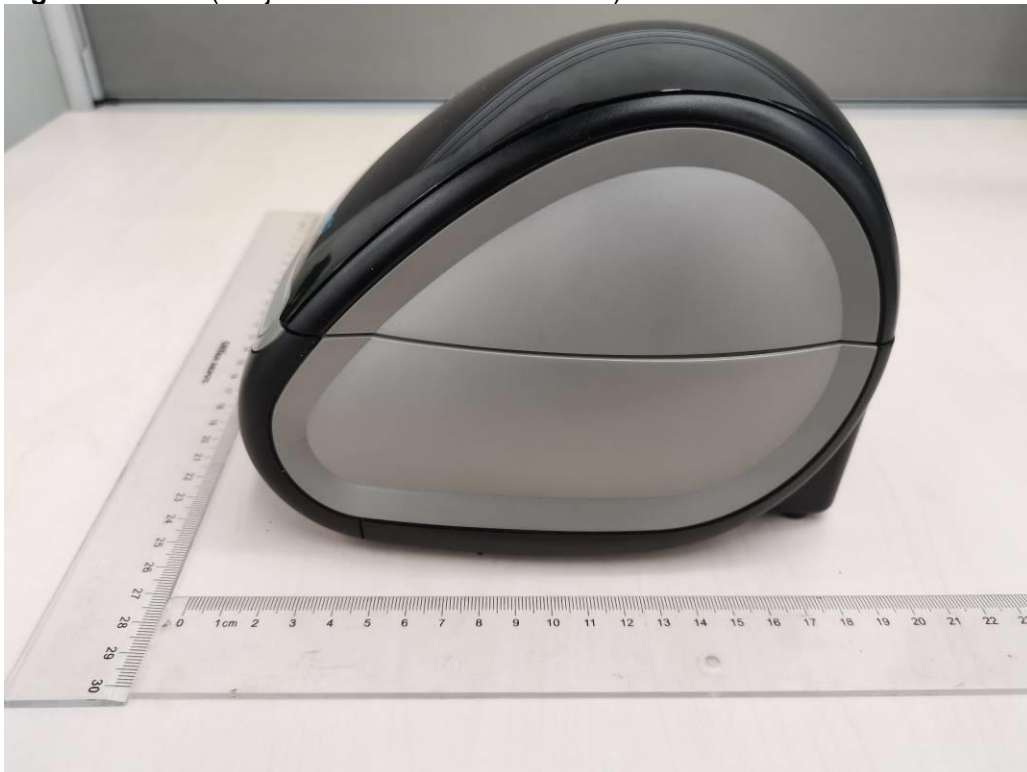

Product: Label maker
Type Designation: LabelWriter 550

Fig. 1: Overall view

Fig. 2: Top view of adaptor

Product: Label maker
Type Designation: LabelWriter 550

Fig. 3: Front view

Fig. 4: Side view

Product: Label maker
Type Designation: LabelWriter 550

Fig 5: Rear view (DC jack and USB connector view)

Fig 6: Side view

Product: Label maker
Type Designation: LabelWriter 550

Fig 7: Bottom view