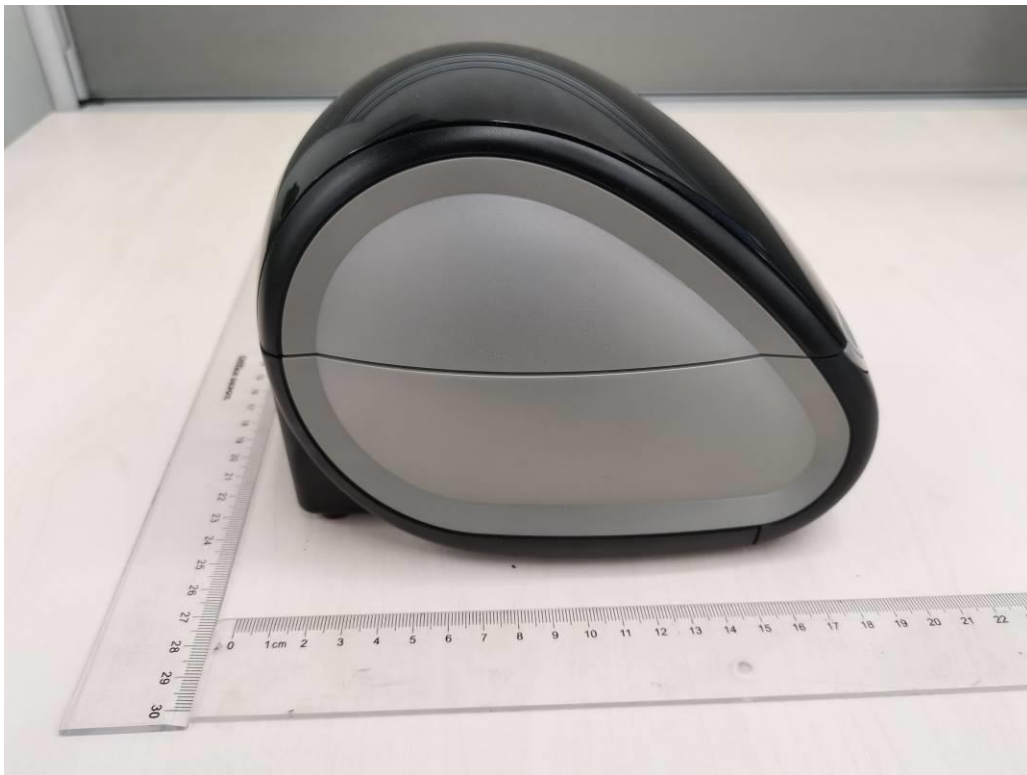

Product: Label maker
Type Designation: LabelWriter 550

Fig. 1: Overall view

Fig. 2: Top view of adaptor

Product: Label maker
Type Designation: LabelWriter 550

Fig. 3: Front view

Fig. 4: Side view

Product: Label maker
Type Designation: LabelWriter 550

Fig 5: Rear view (DC jack and USB connector view)

Fig 6: Side view

Product: Label maker
Type Designation: LabelWriter 550

Fig 7: Bottom view