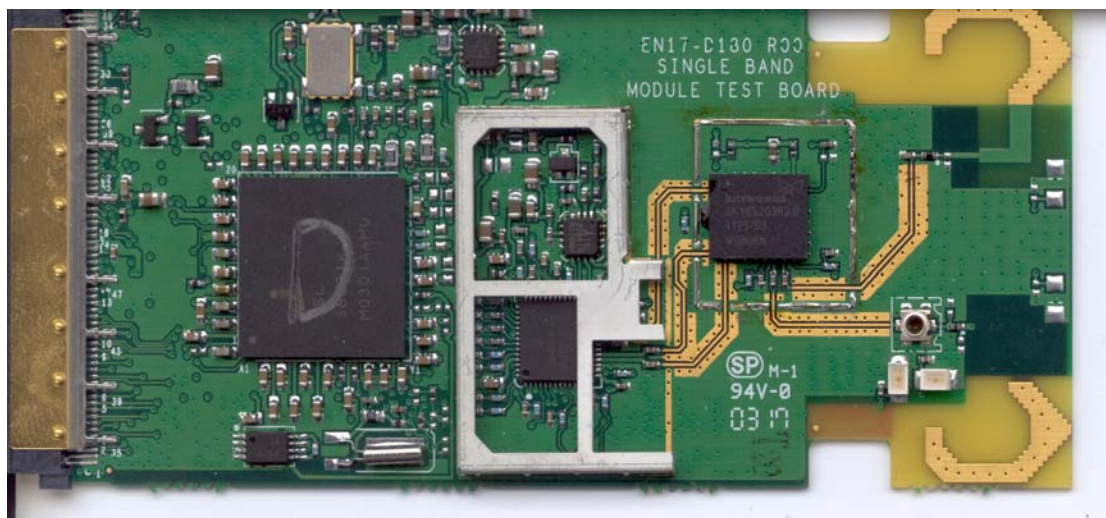

Skyworks Solutions Inc. RFX32001A

Internal Photographs of

Description: 2.4GHz IEEE 802.11b/g WLAN Card

FCC ID: RFX32001A

Brand Name: Skyworks Solution Inc.

Model number: 32001A

Skyworks Solutions Inc.

RFX32001A

WLAN Cardbus Model 32001A no shields

WLAN Cardbus Model 32001A with shields

WLAN Cardbus Model 32001A back side