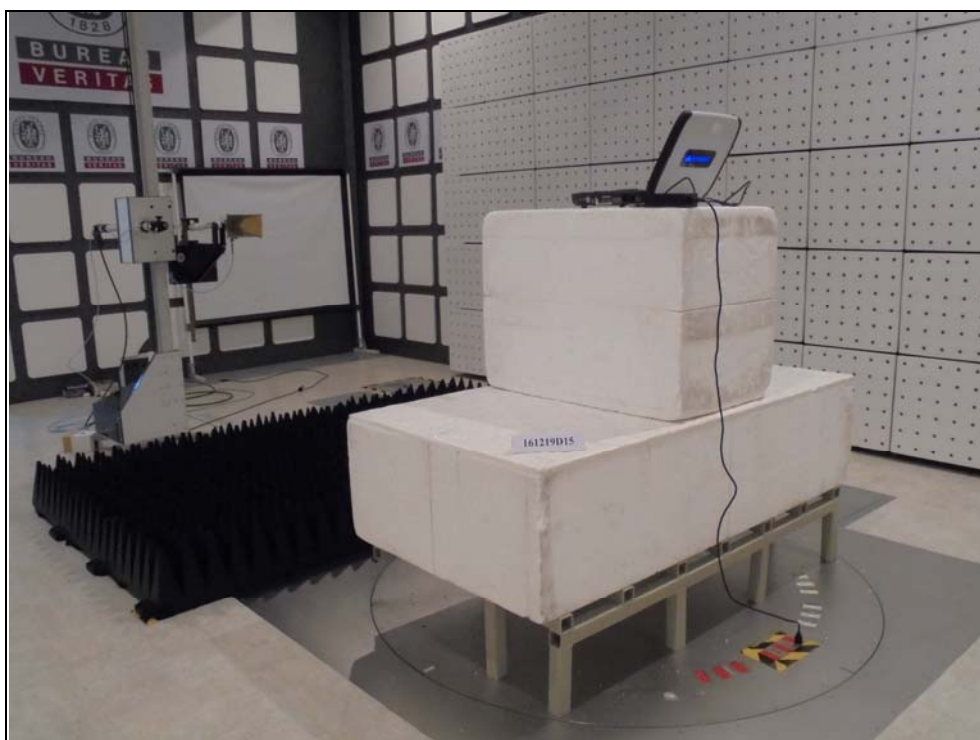

PHOTOGRAPHS OF THE TEST CONFIGURATION CONDUCTED EMISSION TEST

BUREAU
VERITAS

RADIATED EMISSION TEST <Frequency Range 9kHz ~ 1000MHz >

RADIATED EMISSION TEST <Frequency Range above 1GHz>

DFS TEST