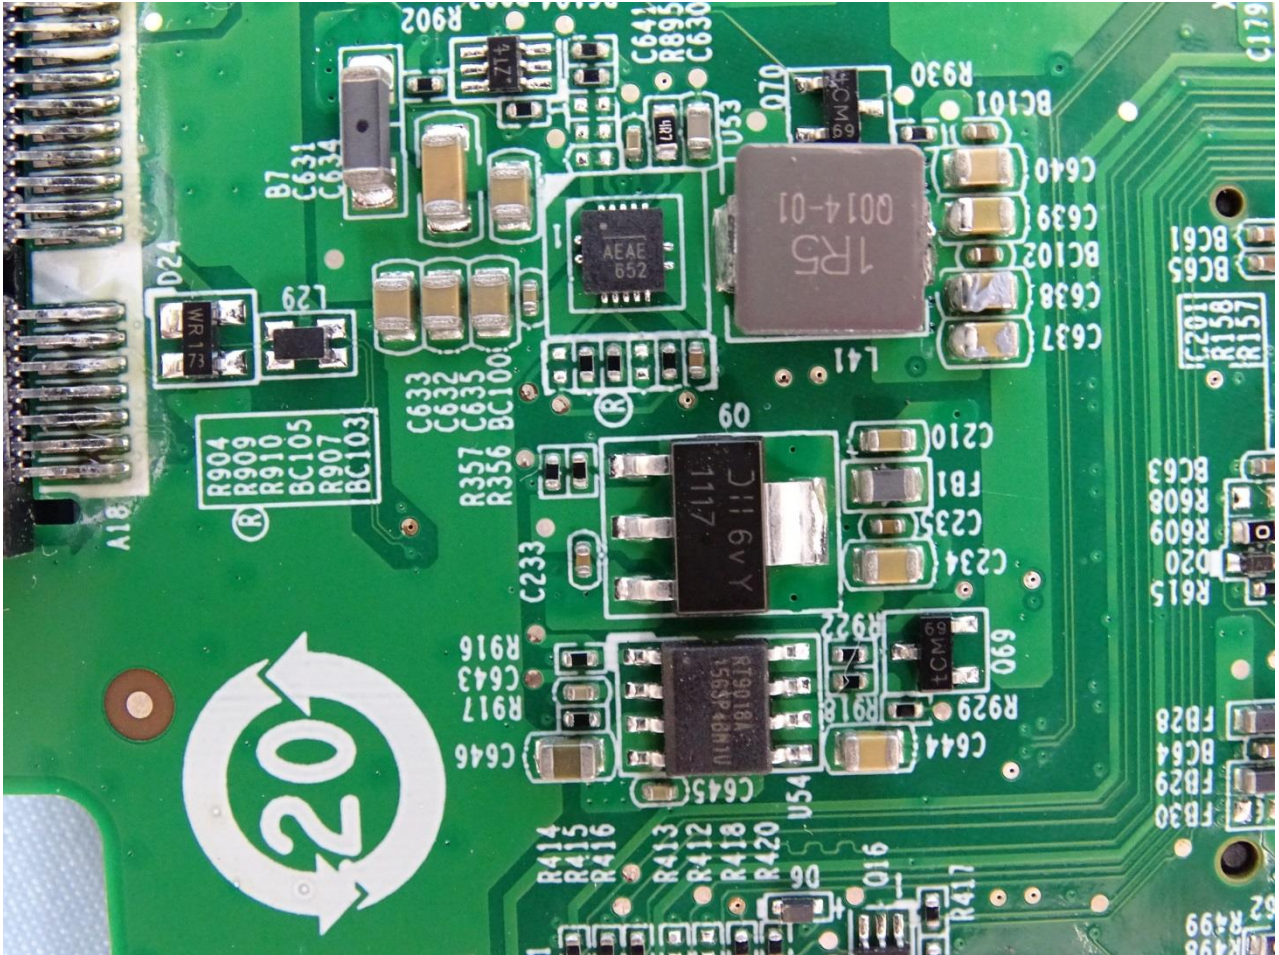

### 3. Internal Photograph of EUT

Brand Name: iEi / Model Name: TRN-3200T

Brand Name: iEi / Model Name: TRN-3200T

Brand Name: iEi / Model Name: TRN-3200T

Brand Name: iEi / Model Name: TRN-3200T

Brand Name: iEi / Model Name: TRN-3200T

Brand Name: iEi / Model Name: TRN-3200T

Brand Name: iEi / Model Name: TRN-3200T

Brand Name: iEi / Model Name: TRN-3200T

Brand Name: iEi / Model Name: TRN-3200T

Brand Name: iEi / Model Name: TRN-3200T

Brand Name: iEi / Model Name: TRN-3200T