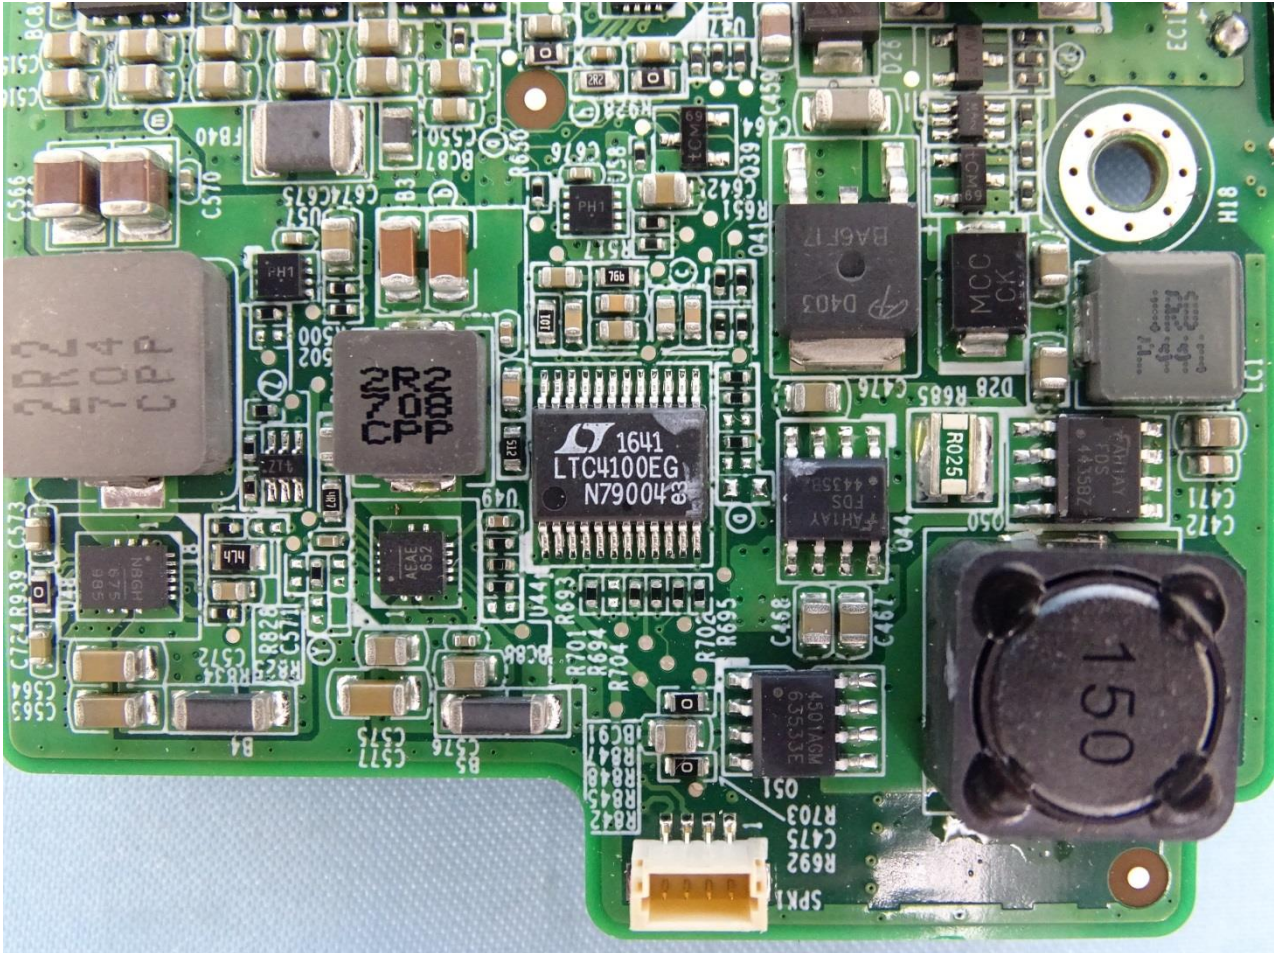

### 3. Internal Photograph of EUT

Brand Name: iEi / Model Name: TRN-3200T

Brand Name: iEi / Model Name: TRN-3200T

Brand Name: iEi / Model Name: TRN-3200T

Brand Name: iEi / Model Name: TRN-3200T

Brand Name: iEi / Model Name: TRN-3200T

Brand Name: iEi / Model Name: TRN-3200T

Brand Name: iEi / Model Name: TRN-3200T

Brand Name: iEi / Model Name: TRN-3200T

Brand Name: iEi / Model Name: TRN-3200T

Brand Name: iEi / Model Name: TRN-3200T

Brand Name: iEi / Model Name: TRN-3200T