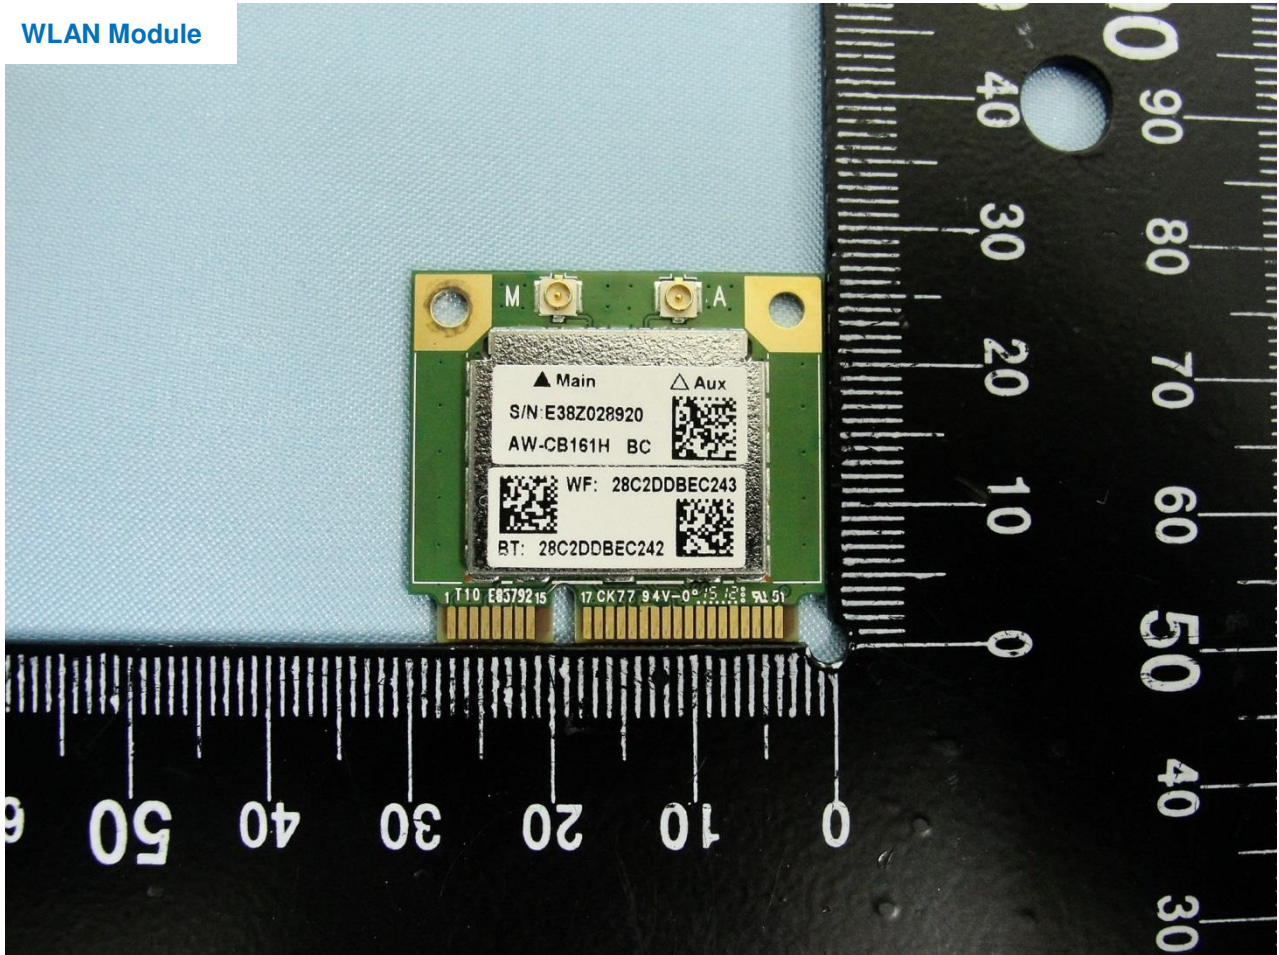

Brand Name: iEi / Model Name: TRN-3200T

WLAN Module

Brand Name: iEi / Model Name: TRN-3200T

Brand Name: iEi / Model Name: TRN-3200T

Brand Name: iEi / Model Name: TRN-3200T

Brand Name: iEi / Model Name: TRN-3200T

Brand Name: iEi / Model Name: TRN-3200T

WLAN Main Antenna

Brand Name: iEi / Model Name: TRN-3200T

Brand Name: iEi / Model Name: TRN-3200T

Bluetooth Antenna & WLAN Aux. Antenna

Brand Name: iEi / Model Name: TRN-3200T