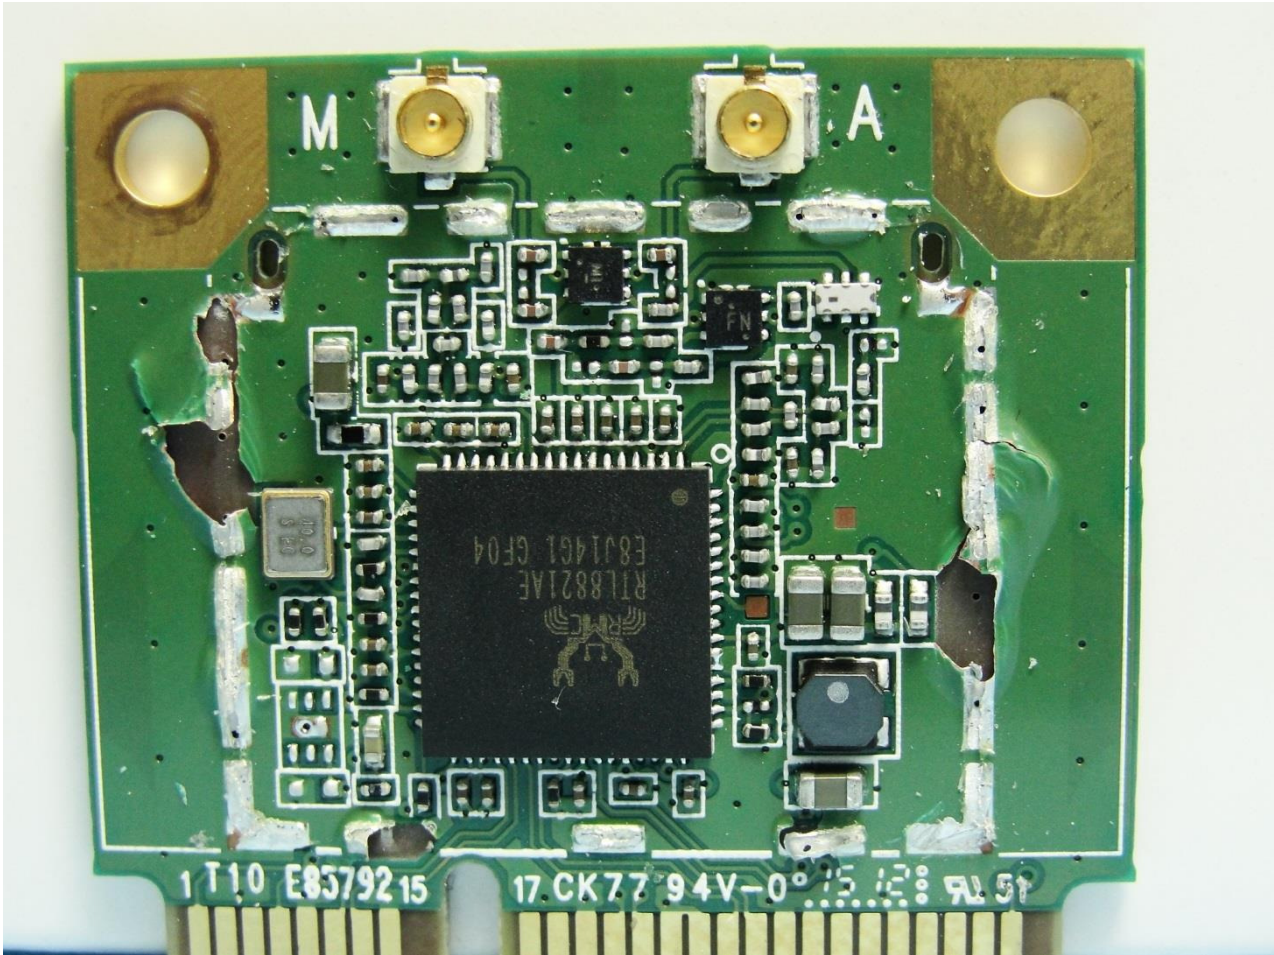

Brand Name: iEi / Model Name: TRN-3200T

WLAN Module

Brand Name: iEi / Model Name: TRN-3200T

Brand Name: iEi / Model Name: TRN-3200T

Brand Name: iEi / Model Name: TRN-3200T

Brand Name: iEi / Model Name: TRN-3200T

Brand Name: iEi / Model Name: TRN-3200T

WLAN Main Antenna

Brand Name: iEi / Model Name: TRN-3200T

Brand Name: iEi / Model Name: TRN-3200T

Bluetooth Antenna & WLAN Aux. Antenna

Brand Name: iEi / Model Name: TRN-3200T