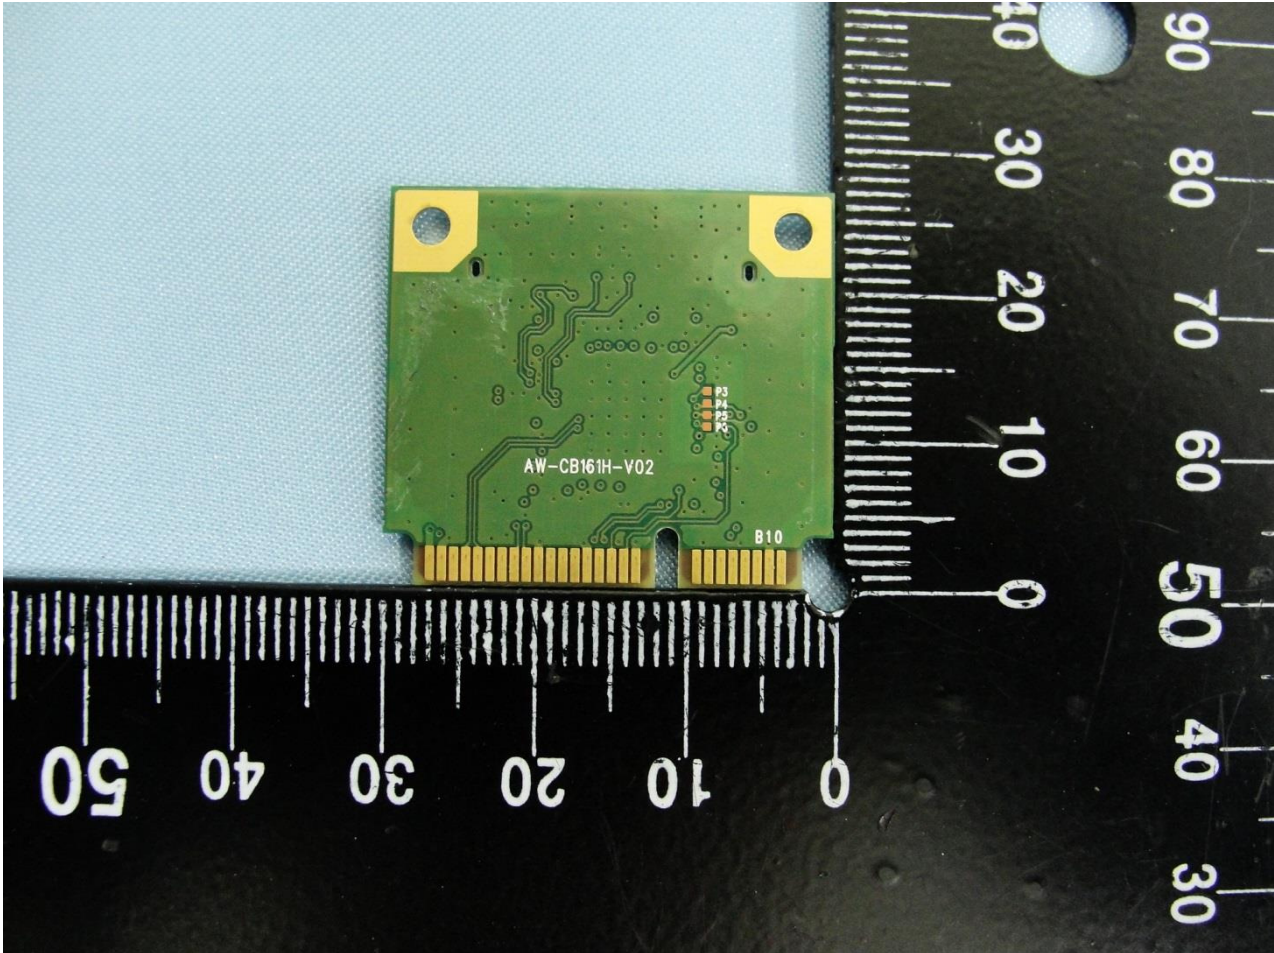

Brand Name: iEi / Model Name: TRN-3200T

WLAN Module

Brand Name: iEi / Model Name: TRN-3200T

Brand Name: iEi / Model Name: TRN-3200T

Brand Name: iEi / Model Name: TRN-3200T

Brand Name: iEi / Model Name: TRN-3200T

Brand Name: iEi / Model Name: TRN-3200T

WLAN Main Antenna

Brand Name: iEi / Model Name: TRN-3200T

Brand Name: iEi / Model Name: TRN-3200T

Bluetooth Antenna & WLAN Aux. Antenna

Brand Name: iEi / Model Name: TRN-3200T