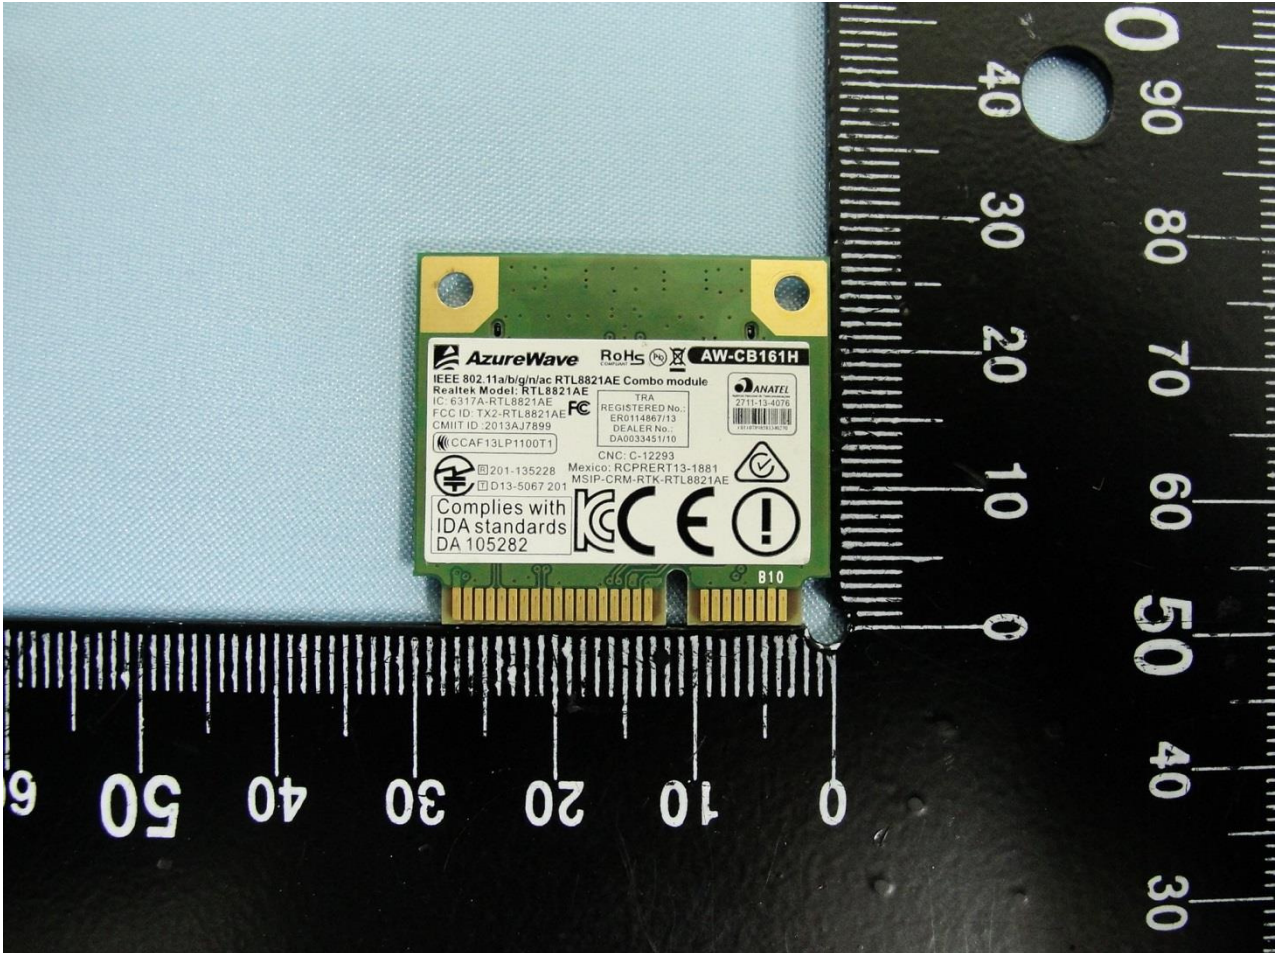

Brand Name: iEi / Model Name: TRN-3200T

WLAN Module

Brand Name: iEi / Model Name: TRN-3200T

Brand Name: iEi / Model Name: TRN-3200T

Brand Name: iEi / Model Name: TRN-3200T

Brand Name: iEi / Model Name: TRN-3200T