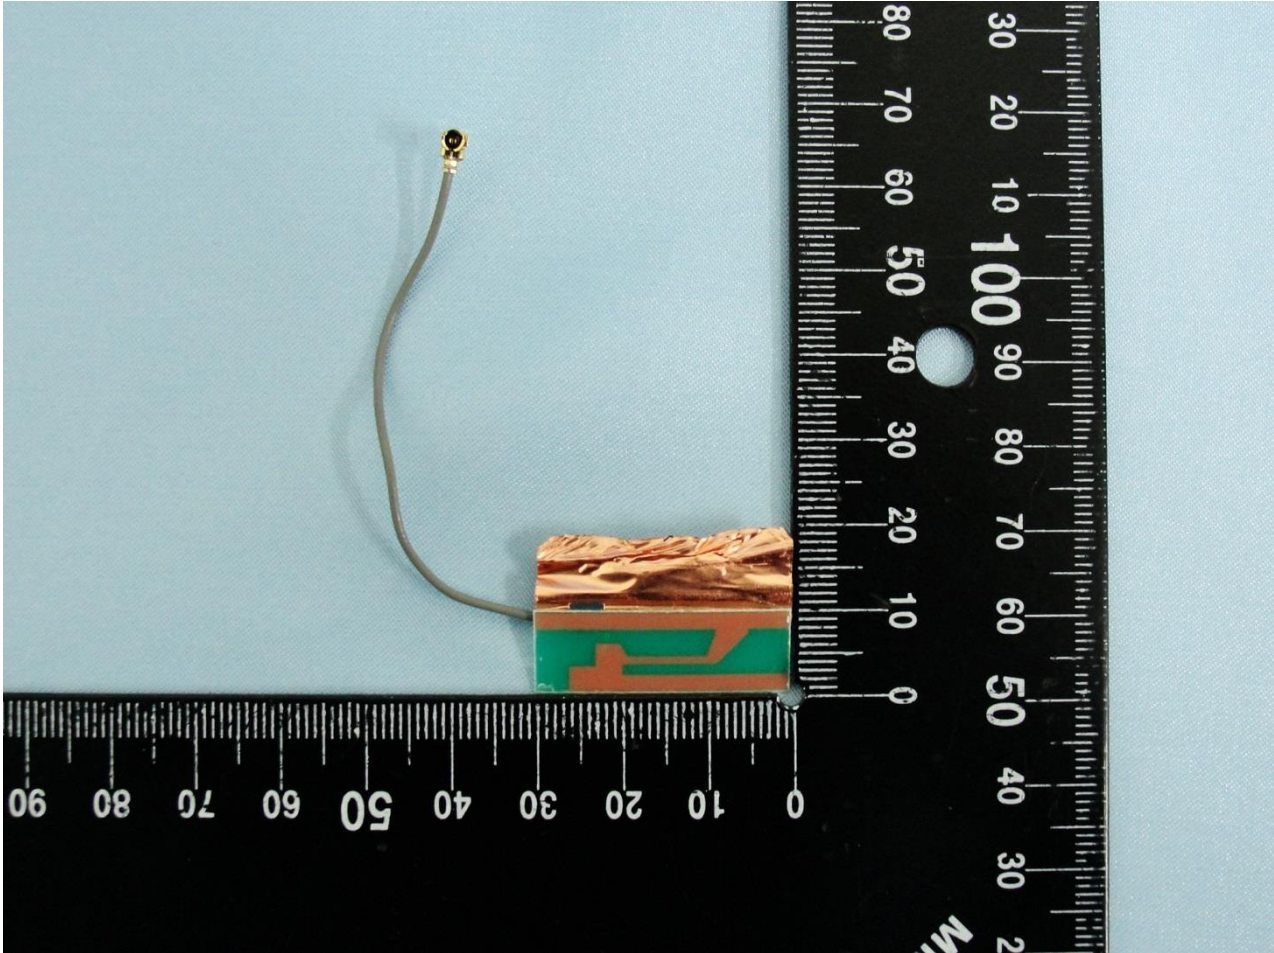

Brand Name: iEi / Model Name: TRN-3200T

WLAN Module

Brand Name: iEi / Model Name: TRN-3200T

Brand Name: iEi / Model Name: TRN-3200T

Brand Name: iEi / Model Name: TRN-3200T

Brand Name: iEi / Model Name: TRN-3200T

Brand Name: iEi / Model Name: TRN-3200T

WLAN Main Antenna

Brand Name: iEi / Model Name: TRN-3200T

Brand Name: iEi / Model Name: TRN-3200T

Bluetooth Antenna & WLAN Aux. Antenna

Brand Name: iEi / Model Name: TRN-3200T