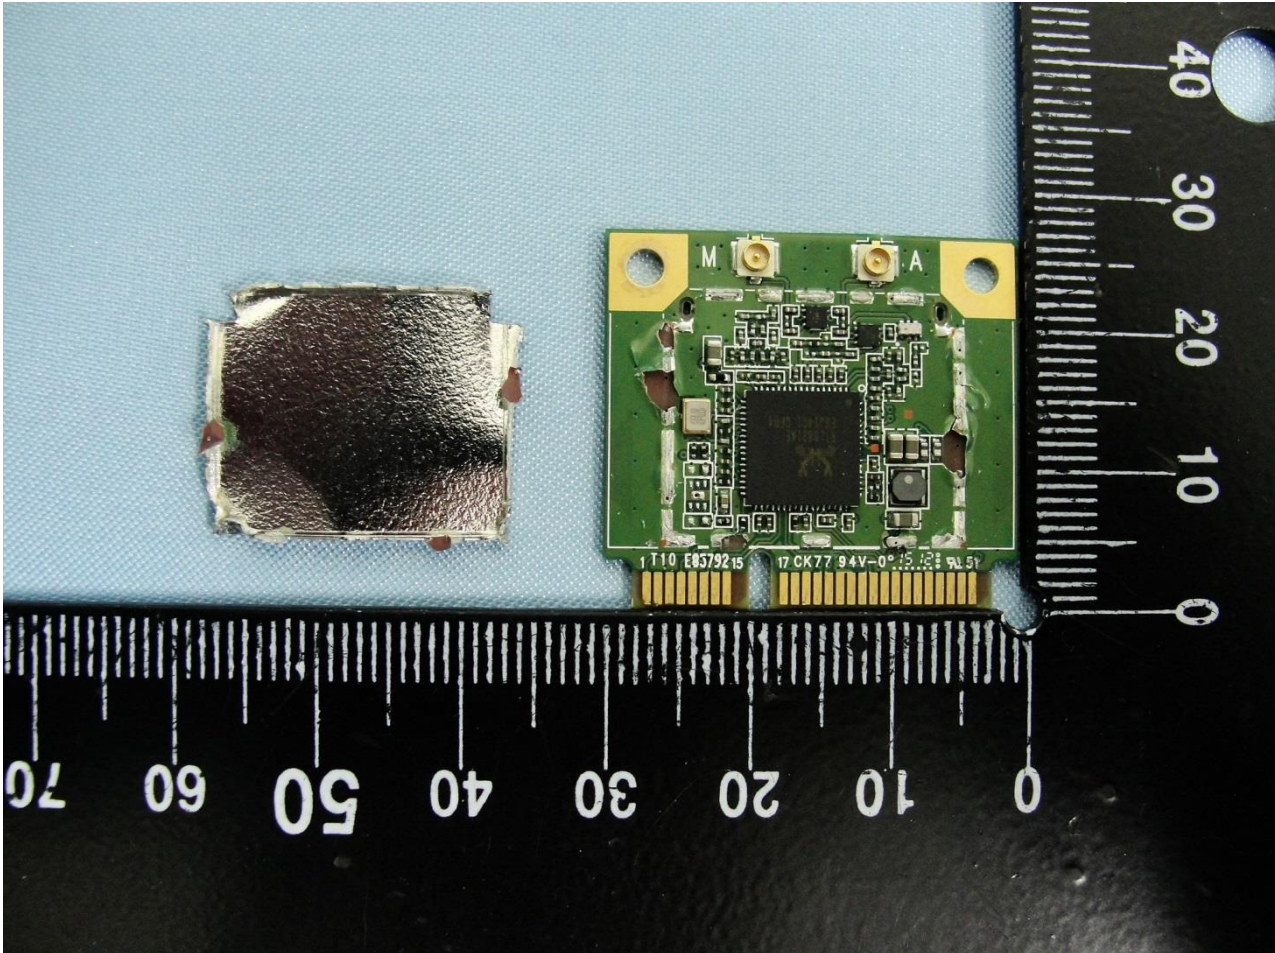

Brand Name: iEi / Model Name: TRN-3200T

WLAN Module

Brand Name: iEi / Model Name: TRN-3200T

Brand Name: iEi / Model Name: TRN-3200T

Brand Name: iEi / Model Name: TRN-3200T

Brand Name: iEi / Model Name: TRN-3200T

Brand Name: iEi / Model Name: TRN-3200T

WLAN Main Antenna

Brand Name: iEi / Model Name: TRN-3200T

Brand Name: iEi / Model Name: TRN-3200T

Bluetooth Antenna & WLAN Aux. Antenna

Brand Name: iEi / Model Name: TRN-3200T