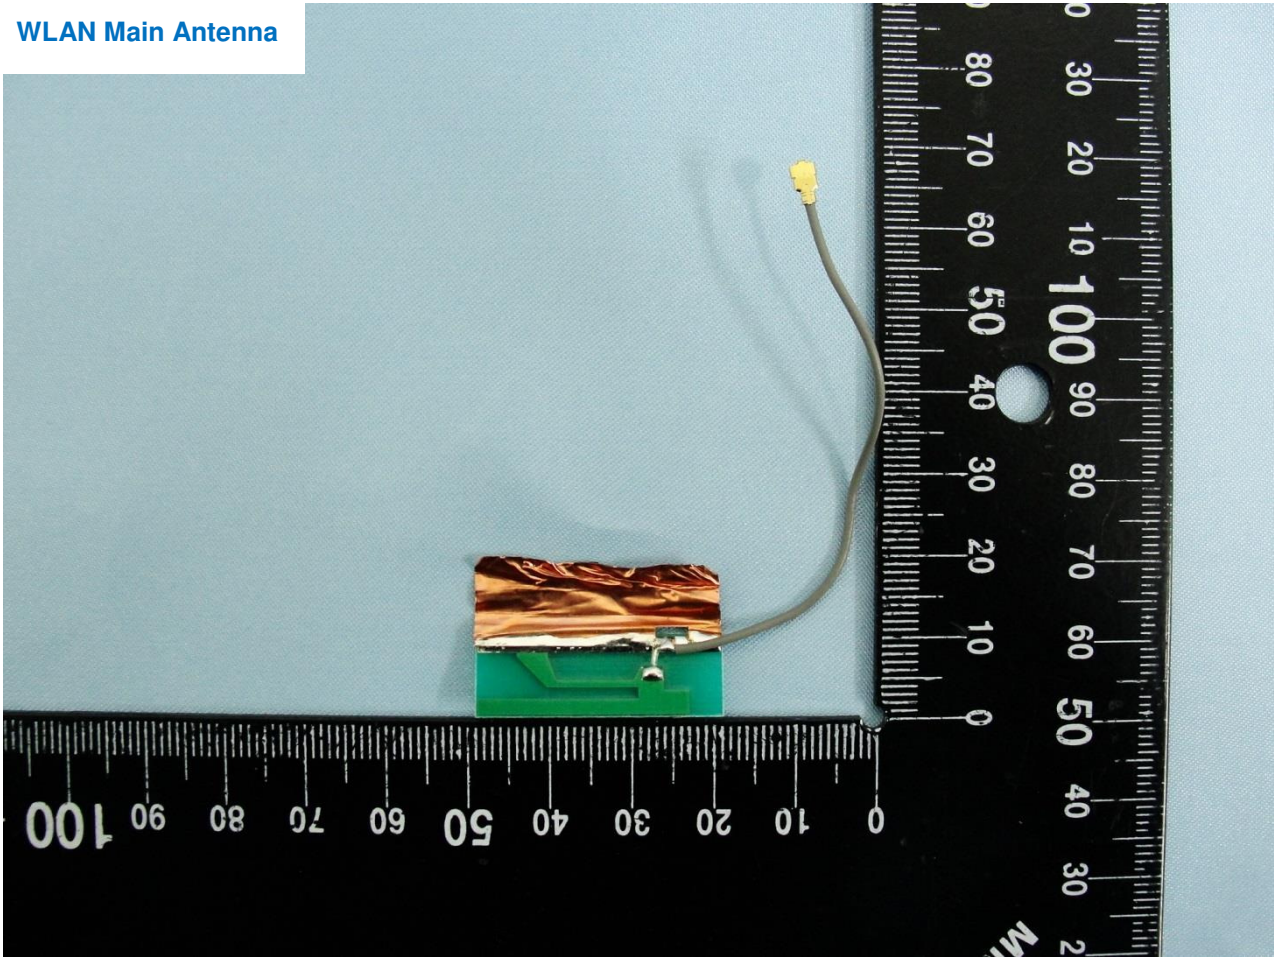

Brand Name: iEi / Model Name: TRN-3200T

WLAN Module

Brand Name: iEi / Model Name: TRN-3200T

Brand Name: iEi / Model Name: TRN-3200T

Brand Name: iEi / Model Name: TRN-3200T

Brand Name: iEi / Model Name: TRN-3200T

Brand Name: iEi / Model Name: TRN-3200T

WLAN Main Antenna

Brand Name: iEi / Model Name: TRN-3200T

Brand Name: iEi / Model Name: TRN-3200T

Bluetooth Antenna & WLAN Aux. Antenna

Brand Name: iEi / Model Name: TRN-3200T