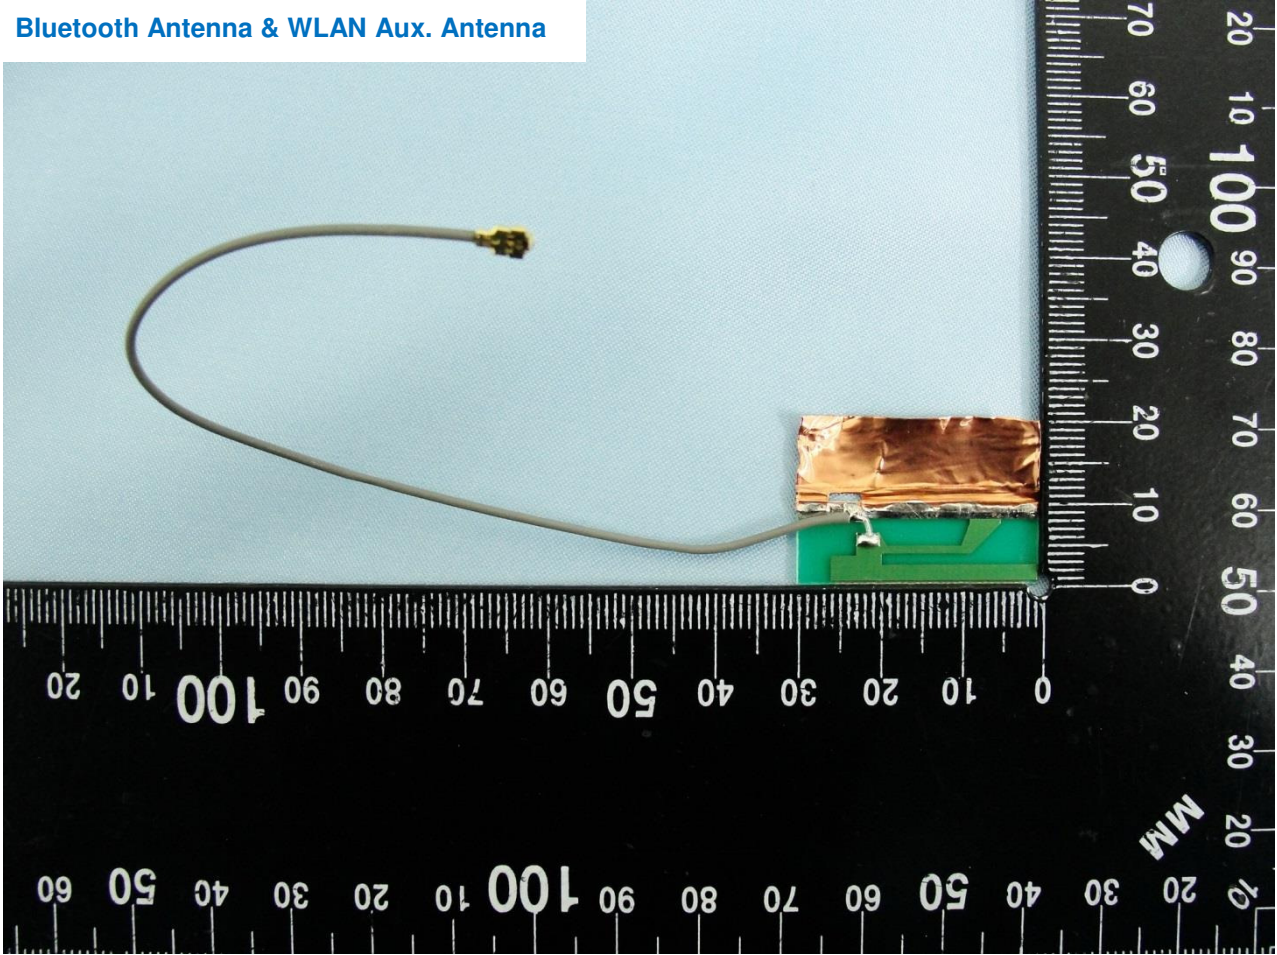

Brand Name: iEi / Model Name: TRN-3200T

WLAN Module

Brand Name: iEi / Model Name: TRN-3200T

Brand Name: iEi / Model Name: TRN-3200T

Brand Name: iEi / Model Name: TRN-3200T

Brand Name: iEi / Model Name: TRN-3200T

Brand Name: iEi / Model Name: TRN-3200T

WLAN Main Antenna

Brand Name: iEi / Model Name: TRN-3200T

Brand Name: iEi / Model Name: TRN-3200T

Bluetooth Antenna & WLAN Aux. Antenna

Brand Name: iEi / Model Name: TRN-3200T