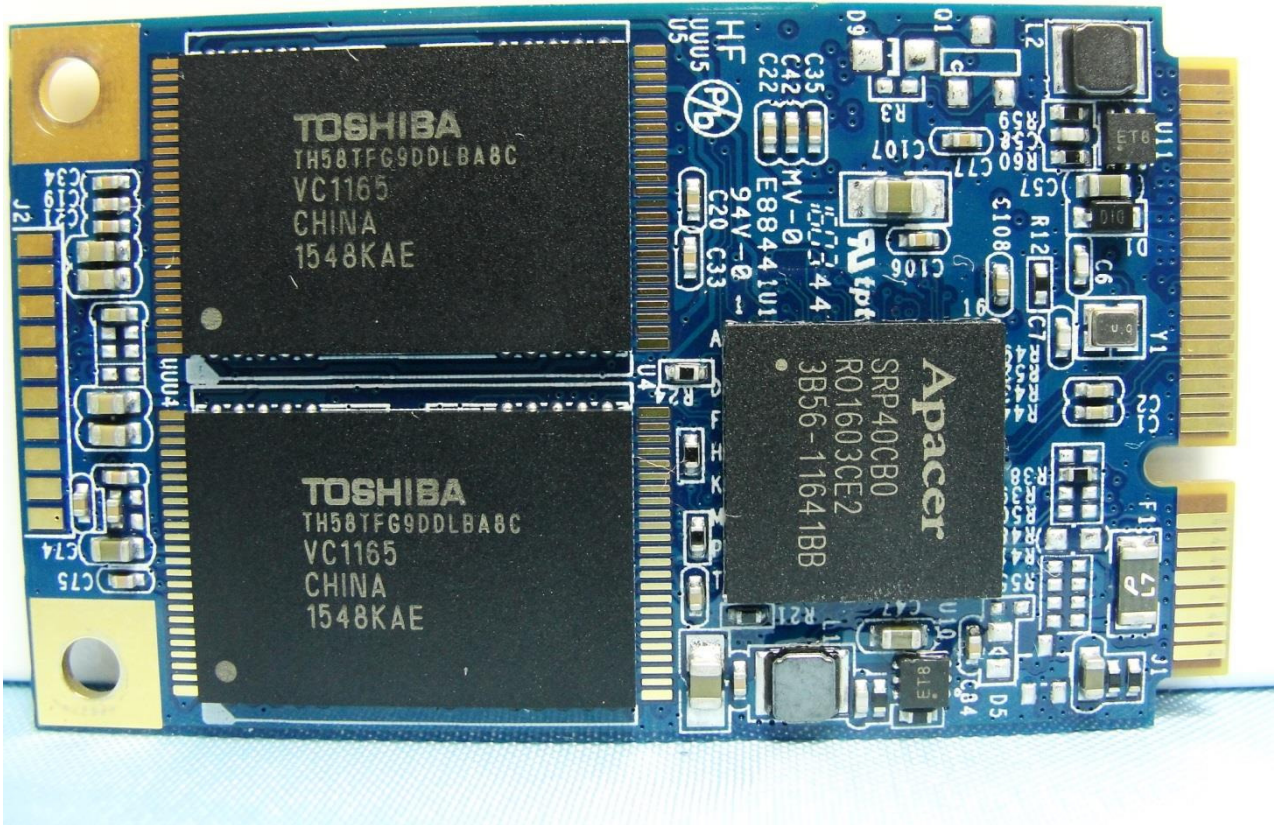

3. Internal Photograph of EUT

Brand Name: iEi / Model Name: TRN-3200T

Brand Name: iEi / Model Name: TRN-3200T

Brand Name: iEi / Model Name: TRN-3200T

Brand Name: iEi / Model Name: TRN-3200T

Brand Name: iEi / Model Name: TRN-3200T

Brand Name: iEi / Model Name: TRN-3200T

Brand Name: iEi / Model Name: TRN-3200T

Brand Name: iEi / Model Name: TRN-3200T

Brand Name: iEi / Model Name: TRN-3200T

Brand Name: iEi / Model Name: TRN-3200T

Brand Name: iEi / Model Name: TRN-3200T