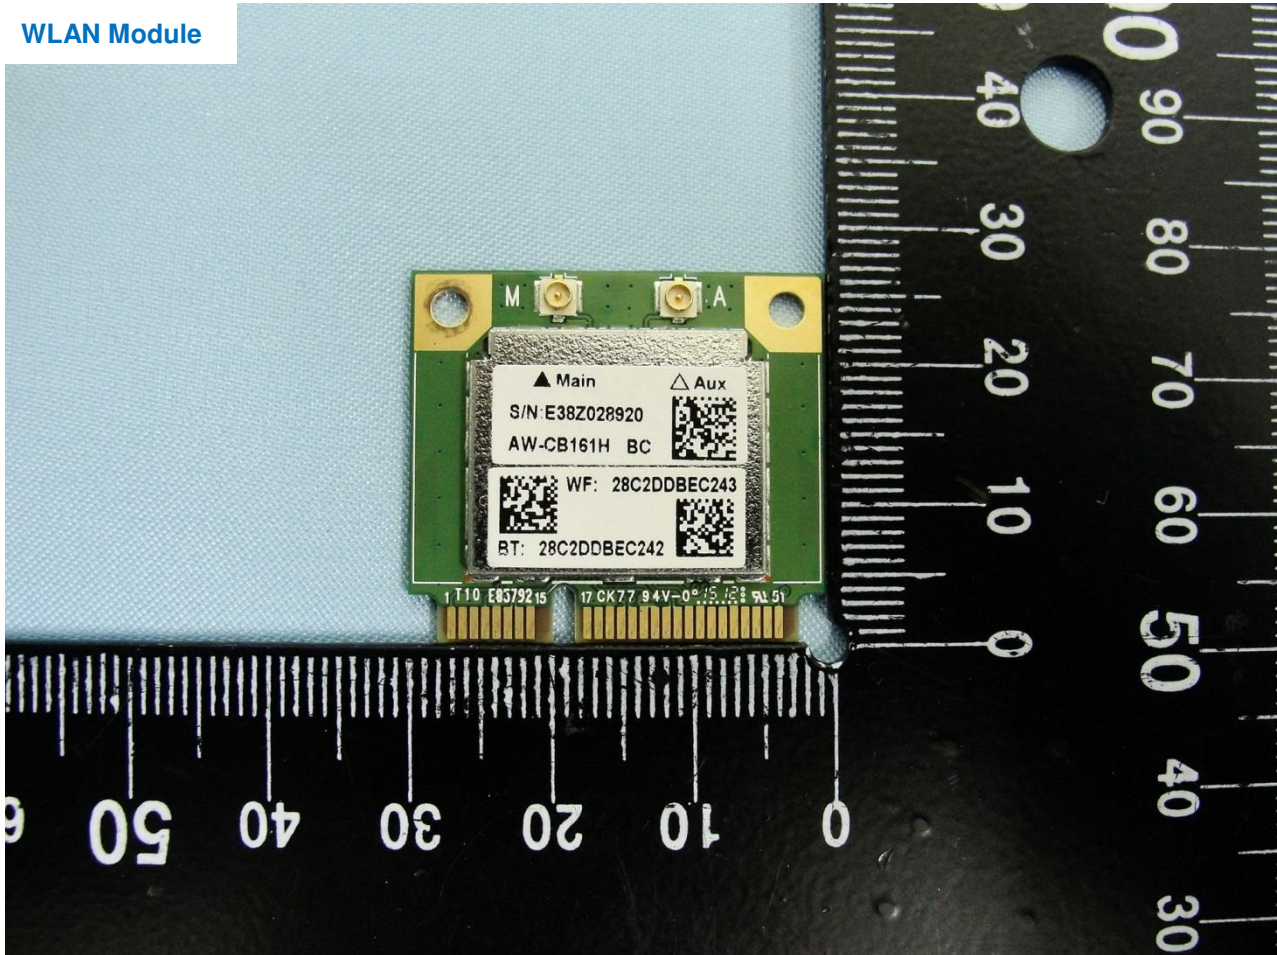

Brand Name: iEi / Model Name: TRN-3200T

WLAN Module

Brand Name: iEi / Model Name: TRN-3200T

Brand Name: iEi / Model Name: TRN-3200T

Brand Name: iEi / Model Name: TRN-3200T

Brand Name: iEi / Model Name: TRN-3200T

Brand Name: iEi / Model Name: TRN-3200T

WLAN Main Antenna

Brand Name: iEi / Model Name: TRN-3200T

Brand Name: iEi / Model Name: TRN-3200T

Bluetooth Antenna & WLAN Aux. Antenna

Brand Name: iEi / Model Name: TRN-3200T