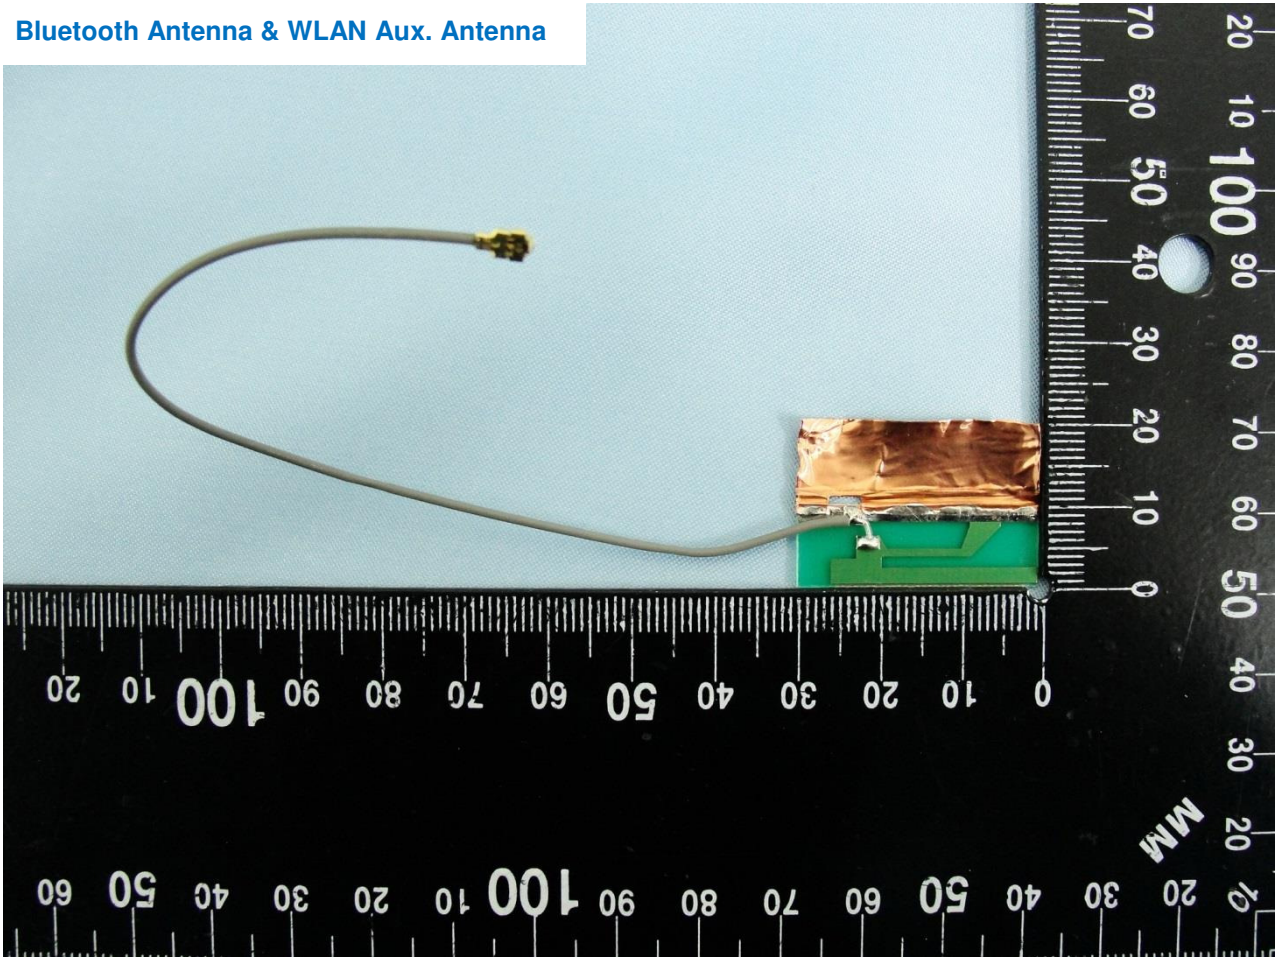

Brand Name: iEi / Model Name: TRN-3200T

WLAN Module

Brand Name: iEi / Model Name: TRN-3200T

Brand Name: iEi / Model Name: TRN-3200T

Brand Name: iEi / Model Name: TRN-3200T

Brand Name: iEi / Model Name: TRN-3200T

Brand Name: iEi / Model Name: TRN-3200T

WLAN Main Antenna

Brand Name: iEi / Model Name: TRN-3200T

Brand Name: iEi / Model Name: TRN-3200T

Bluetooth Antenna & WLAN Aux. Antenna

Brand Name: iEi / Model Name: TRN-3200T