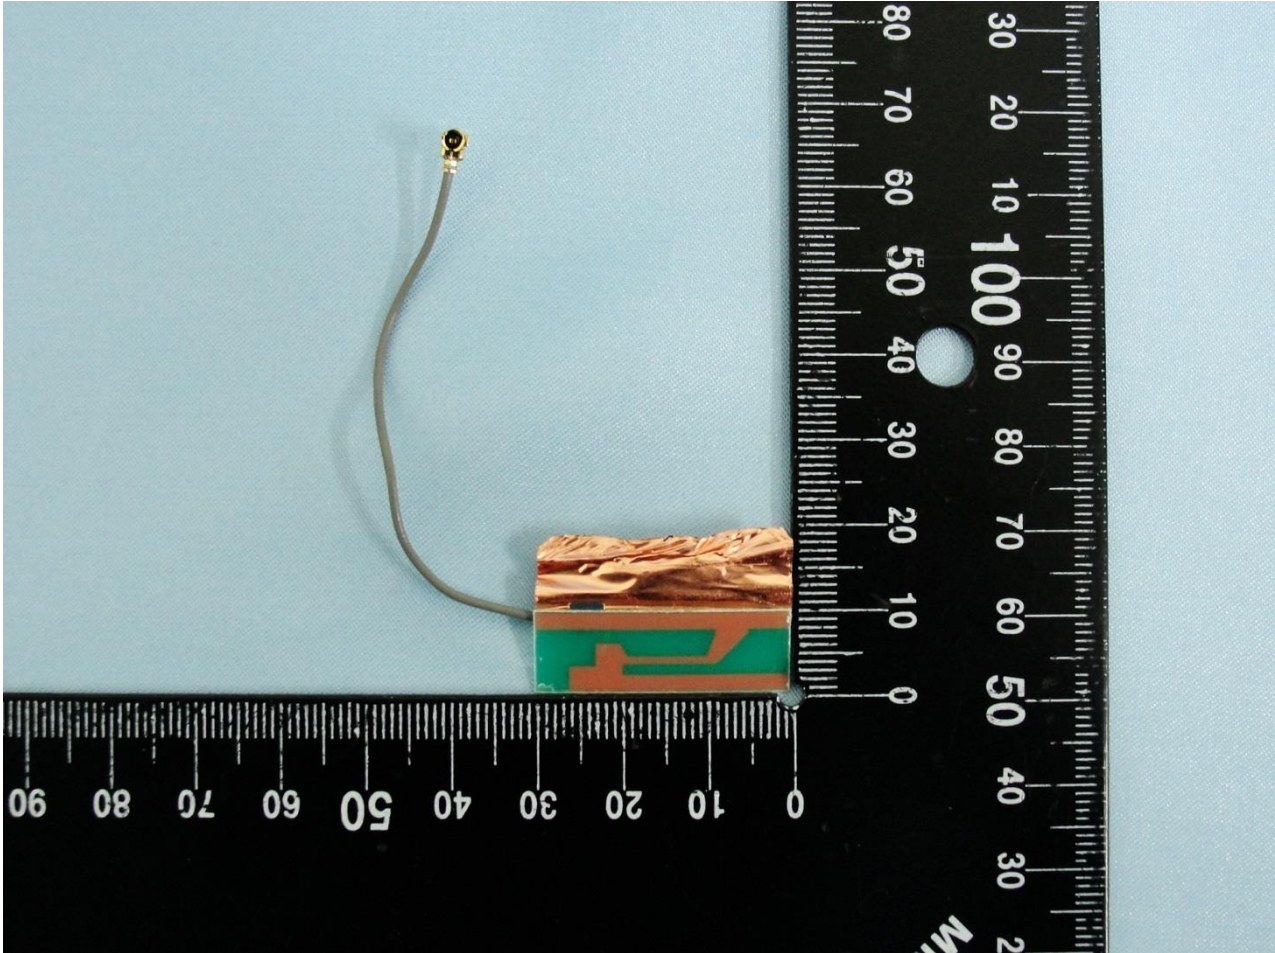

Brand Name: iEi / Model Name: TRN-3200T

WLAN Module

Brand Name: iEi / Model Name: TRN-3200T

Brand Name: iEi / Model Name: TRN-3200T

Brand Name: iEi / Model Name: TRN-3200T

Brand Name: iEi / Model Name: TRN-3200T

Brand Name: iEi / Model Name: TRN-3200T

WLAN Main Antenna

Brand Name: iEi / Model Name: TRN-3200T

Brand Name: iEi / Model Name: TRN-3200T

Bluetooth Antenna & WLAN Aux. Antenna

Brand Name: iEi / Model Name: TRN-3200T