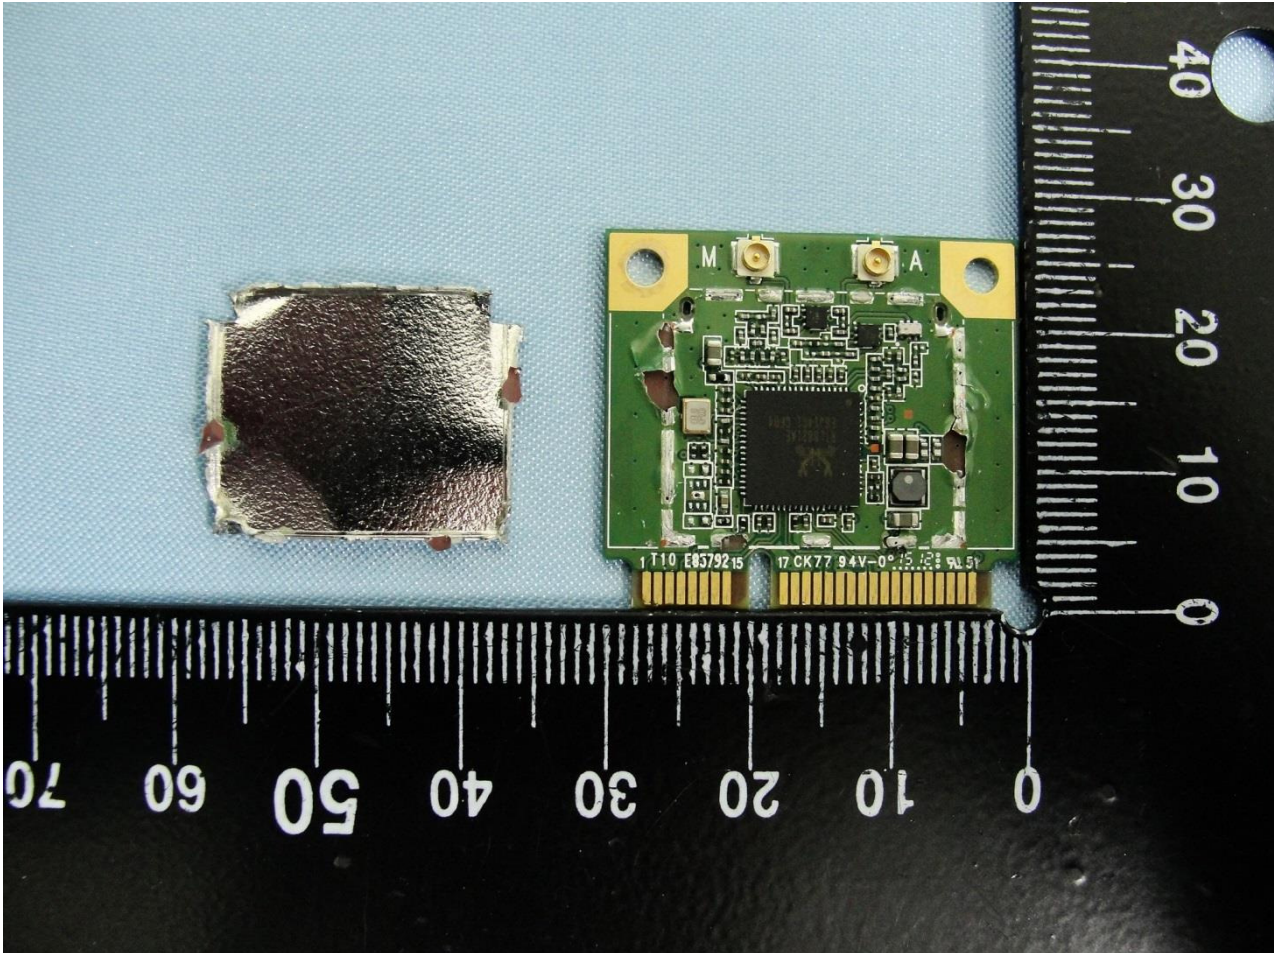

Brand Name: iEi / Model Name: TRN-3200T

WLAN Module

Brand Name: iEi / Model Name: TRN-3200T

Brand Name: iEi / Model Name: TRN-3200T

Brand Name: iEi / Model Name: TRN-3200T

Brand Name: iEi / Model Name: TRN-3200T

Brand Name: iEi / Model Name: TRN-3200T

WLAN Main Antenna

Brand Name: iEi / Model Name: TRN-3200T

Brand Name: iEi / Model Name: TRN-3200T

Bluetooth Antenna & WLAN Aux. Antenna

Brand Name: iEi / Model Name: TRN-3200T