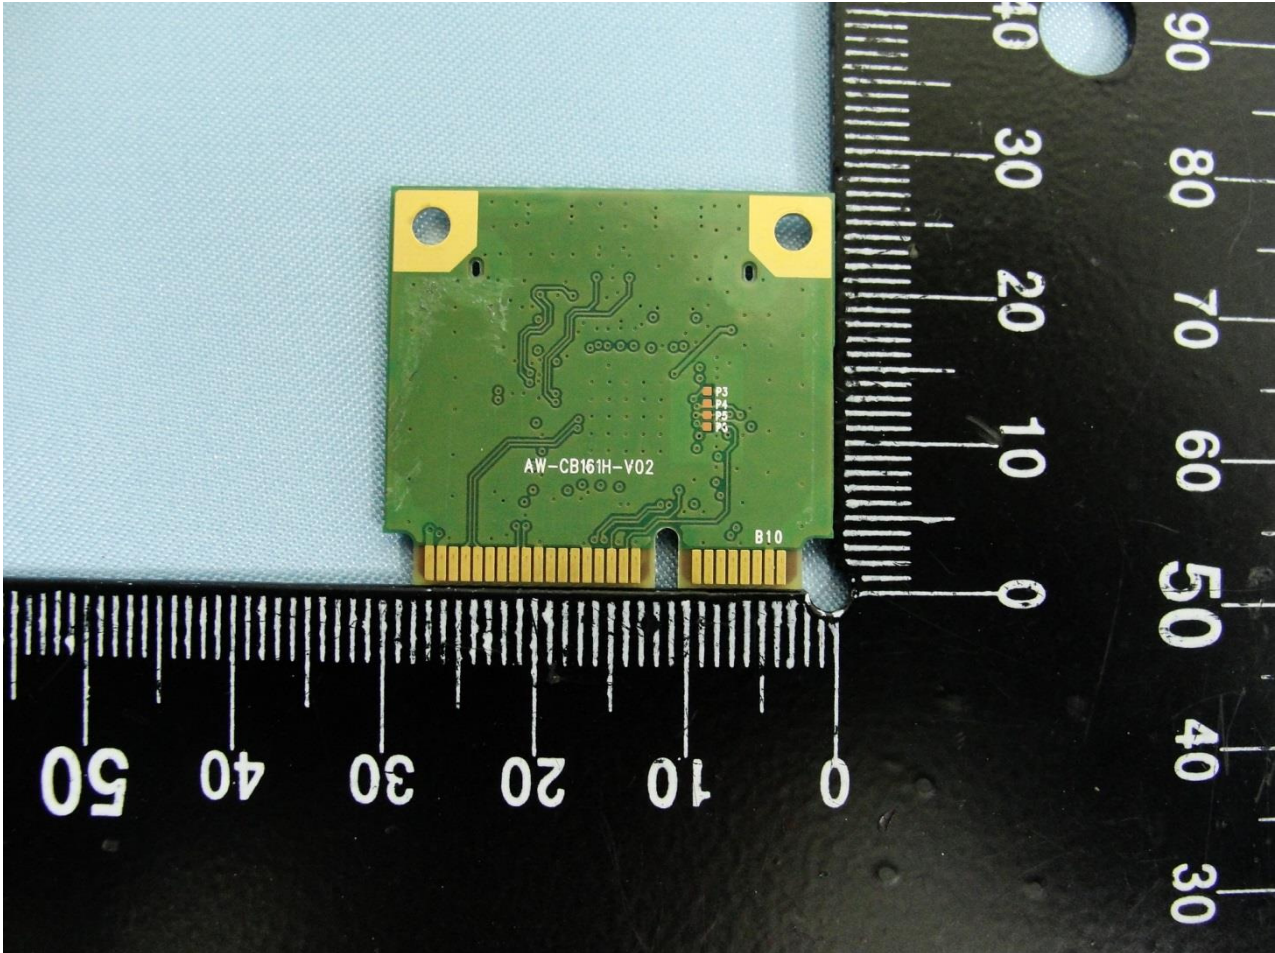

Brand Name: iEi / Model Name: TRN-3200T

WLAN Module

Brand Name: iEi / Model Name: TRN-3200T

Brand Name: iEi / Model Name: TRN-3200T

Brand Name: iEi / Model Name: TRN-3200T

Brand Name: iEi / Model Name: TRN-3200T

Brand Name: iEi / Model Name: TRN-3200T

WLAN Main Antenna

Brand Name: iEi / Model Name: TRN-3200T

Brand Name: iEi / Model Name: TRN-3200T

Bluetooth Antenna & WLAN Aux. Antenna

Brand Name: iEi / Model Name: TRN-3200T