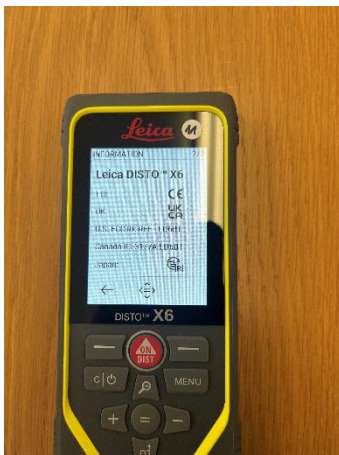

Leica Disto X6 FCC IC and ISED

- when it has to be **right**

click 2x MENU key & click 3x “-“ key

click 1x “=” key

Click 1x “-“ key

Direct Phone:
E-Mail:

Leica Disto X6 FCC ID & ISED V2

Leica Geosystems AG
Heinrich-Wild-Strasse
CH-9435 Heerbrugg
Switzerland
Phone +41 71 727 31 31
www.leica-geosystems.com