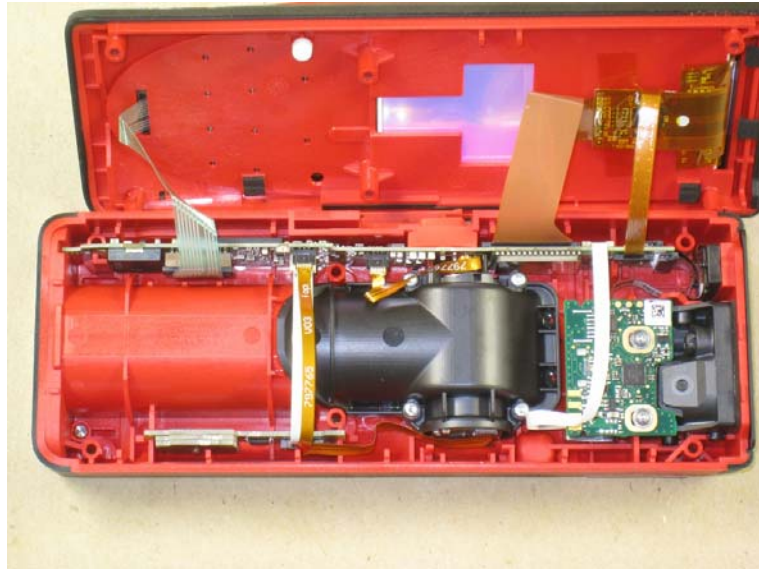

Internal Photos

Model No.:Leica DISTO S910
FCC ID: RFF-LD5PS
IC: 3177A-LD5PS

Internal Photos

Model No.:Leica DISTO S910
FCC ID: RFF-LD5PS
IC: 3177A-LD5PS

Without Shielding

Internal Photos

Model No.:Leica DISTO S910
FCC ID: RFF-LD5PS
IC: 3177A-LD5PS

PCB 3

Without Shielding