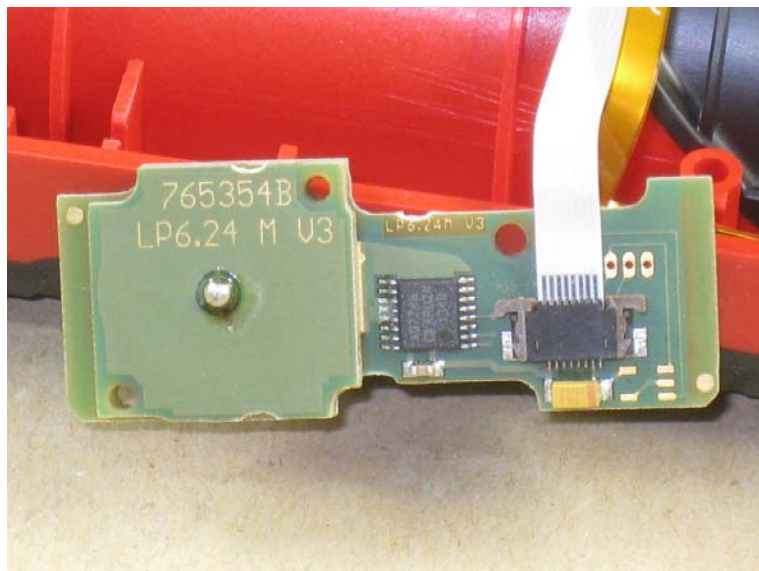

Internal Photos

Model No.:Leica DISTO S910
FCC ID: RFF-LD5PS
IC: 3177A-LD5PS

Internal Photos

Model No.:Leica DISTO S910
FCC ID: RFF-LD5PS
IC: 3177A-LD5PS

Without Shielding

Internal Photos

Model No.:Leica DISTO S910
FCC ID: RFF-LD5PS
IC: 3177A-LD5PS

PCB 3

Without Shielding