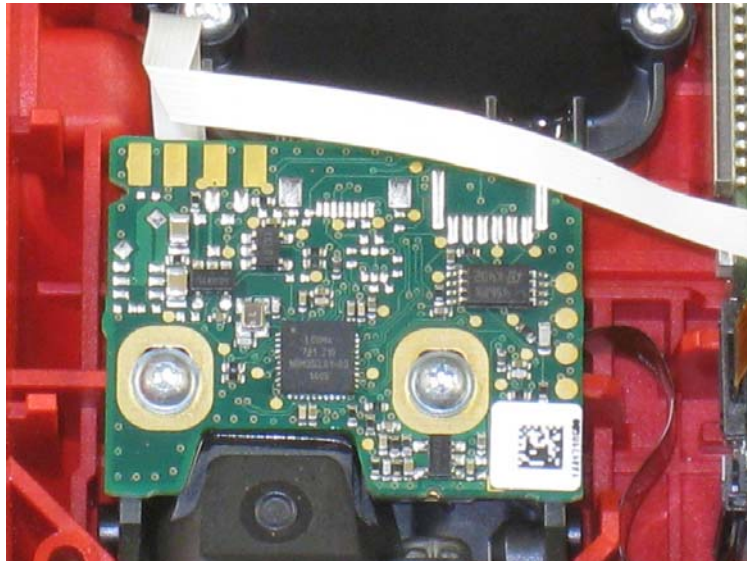

Internal Photos

Model No.:Leica DISTO S910
FCC ID: RFF-LD5PS
IC: 3177A-LD5PS

Internal Photos

Model No.:Leica DISTO S910
FCC ID: RFF-LD5PS
IC: 3177A-LD5PS

Without Shielding

Internal Photos

Model No.:Leica DISTO S910
FCC ID: RFF-LD5PS
IC: 3177A-LD5PS

PCB 3

Without Shielding