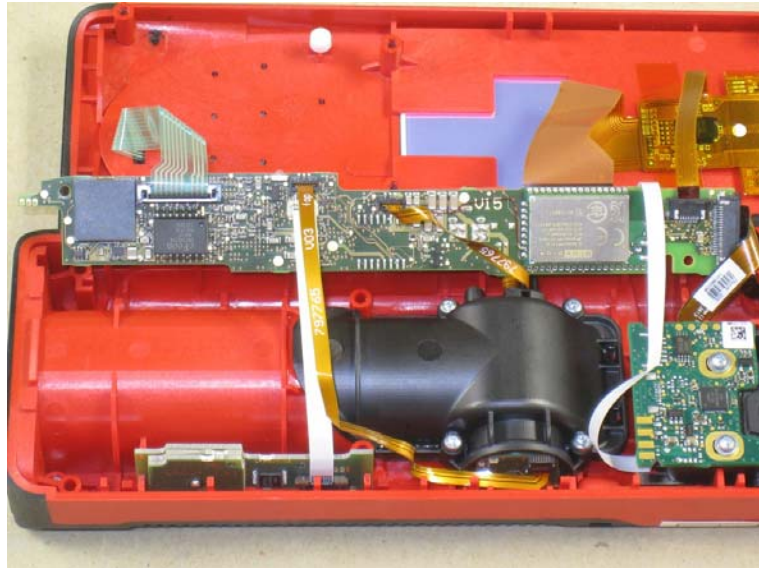

Internal Photos

Model No.:Leica DISTO S910
FCC ID: RFF-LD5PS
IC: 3177A-LD5PS

Internal Photos

Model No.:Leica DISTO S910
FCC ID: RFF-LD5PS
IC: 3177A-LD5PS

Without Shielding

Internal Photos

Model No.:Leica DISTO S910
FCC ID: RFF-LD5PS
IC: 3177A-LD5PS

PCB 3

Without Shielding