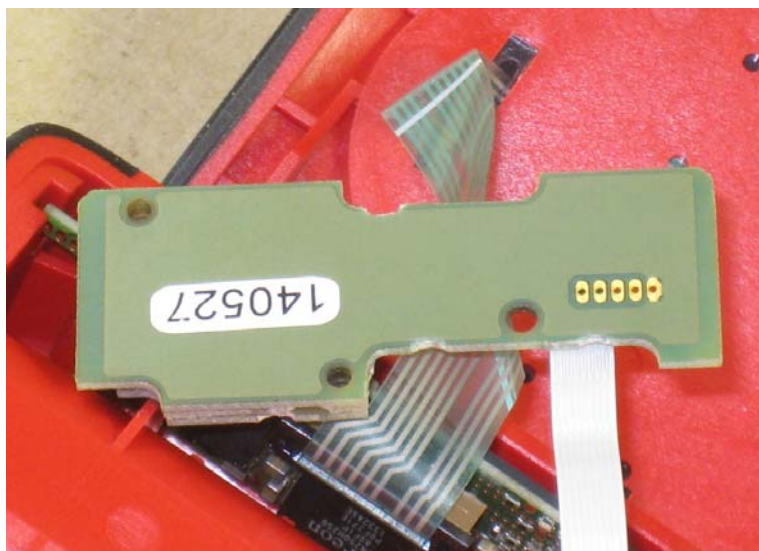

Internal Photos

Model No.:Leica DISTO S910
FCC ID: RFF-LD5PS
IC: 3177A-LD5PS

Internal Photos

Model No.:Leica DISTO S910
FCC ID: RFF-LD5PS
IC: 3177A-LD5PS

Without Shielding

Internal Photos

Model No.:Leica DISTO S910
FCC ID: RFF-LD5PS
IC: 3177A-LD5PS

PCB 3

Without Shielding