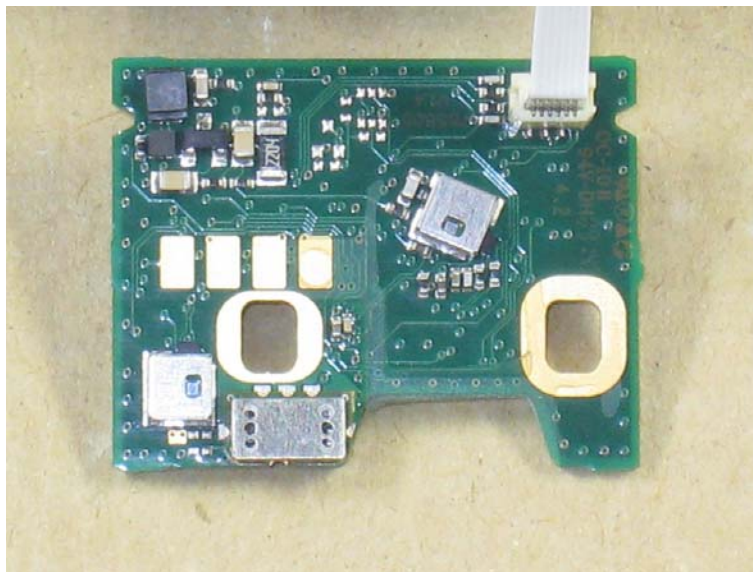

Internal Photos

Model No.:Leica DISTO S910
FCC ID: RFF-LD5PS
IC: 3177A-LD5PS

Internal Photos

Model No.:Leica DISTO S910
FCC ID: RFF-LD5PS
IC: 3177A-LD5PS

Without Shielding

Internal Photos

Model No.:Leica DISTO S910
FCC ID: RFF-LD5PS
IC: 3177A-LD5PS

PCB 3

Without Shielding