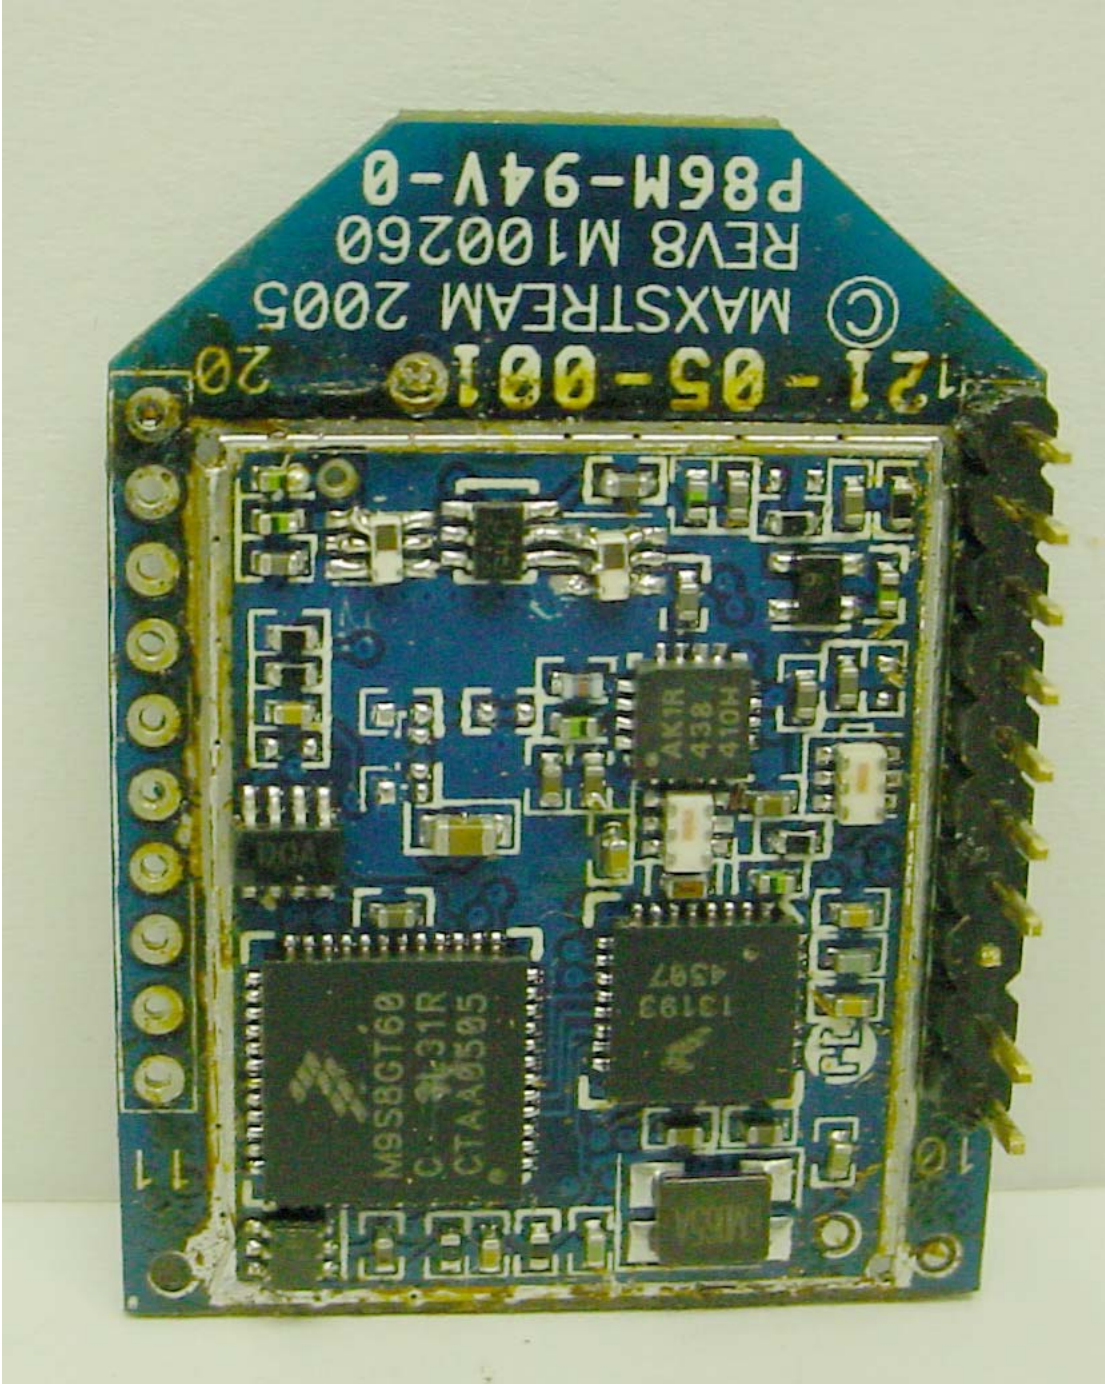

**ANNEX 3 – INTERNAL EUT PHOTOS**

**MaxStream, Inc.  
XBee-PRO, Model XBP24  
FCC ID: OUR-XBEEPRO  
IC: 4214A-XBEEPRO**

ANNEX 3 – INTERNAL EUT PHOTOS

MaxStream, Inc.  
XBee-PRO, Model XBP24  
FCC ID: OUR-XBEEPRO  
IC: 4214A-XBEEPRO