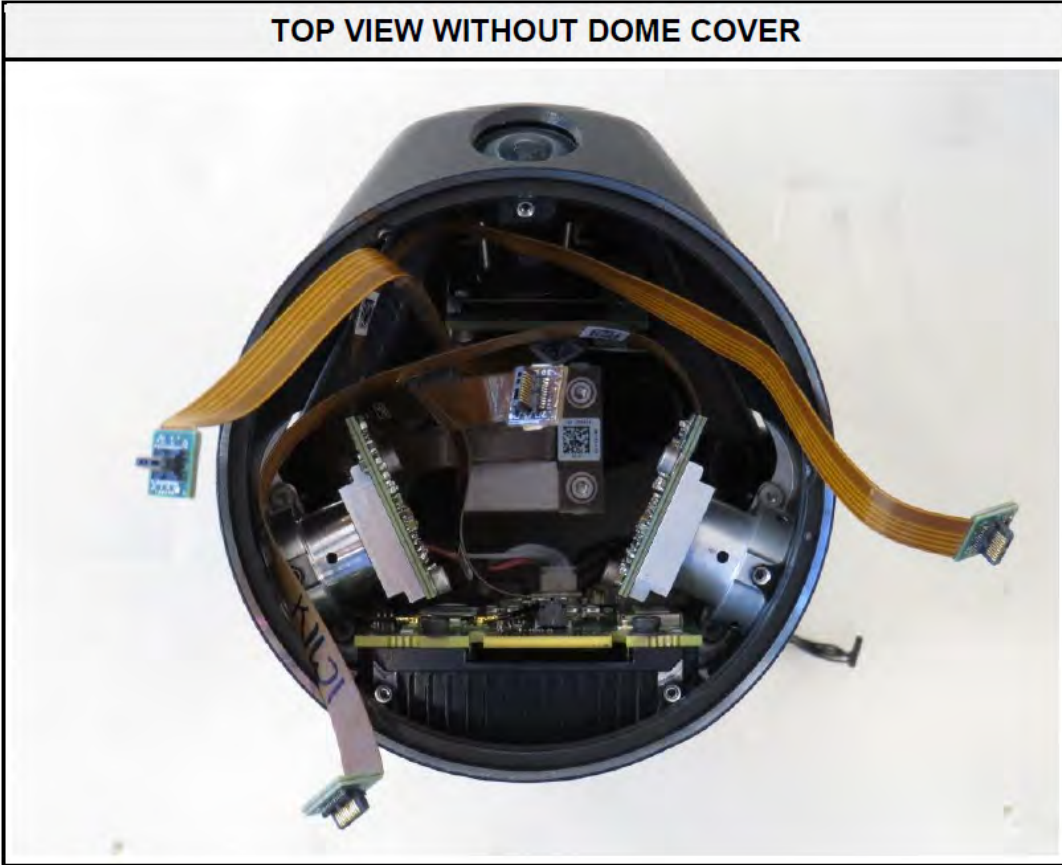

FCC ID: RFD-BLKARC  
IC: 3177A-BLKARC  
HVIN: BLK ARC

FCC ID: RFD-BLKARC  
IC: 3177A-BLKARC  
HVIN: BLK ARC

FCC ID: RFD-BLKARC  
IC: 3177A-BLKARC  
HVIN: BLK ARC

**Picture 9: Laser Scanner Left**

**Picture 10: Laser Scanner Right**

FCC ID: RFD-BLKARC  
IC: 3177A-BLKARC  
HVIN: BLK ARC

Picture 6: Power Board Top

Picture 7: Power Board Bottom

FCC ID: RFD-BLKARC  
IC: 3177A-BLKARC  
HVIN: BLK ARC

Picture 11: Connection Board Top

Picture 12: Connection Board Bottom