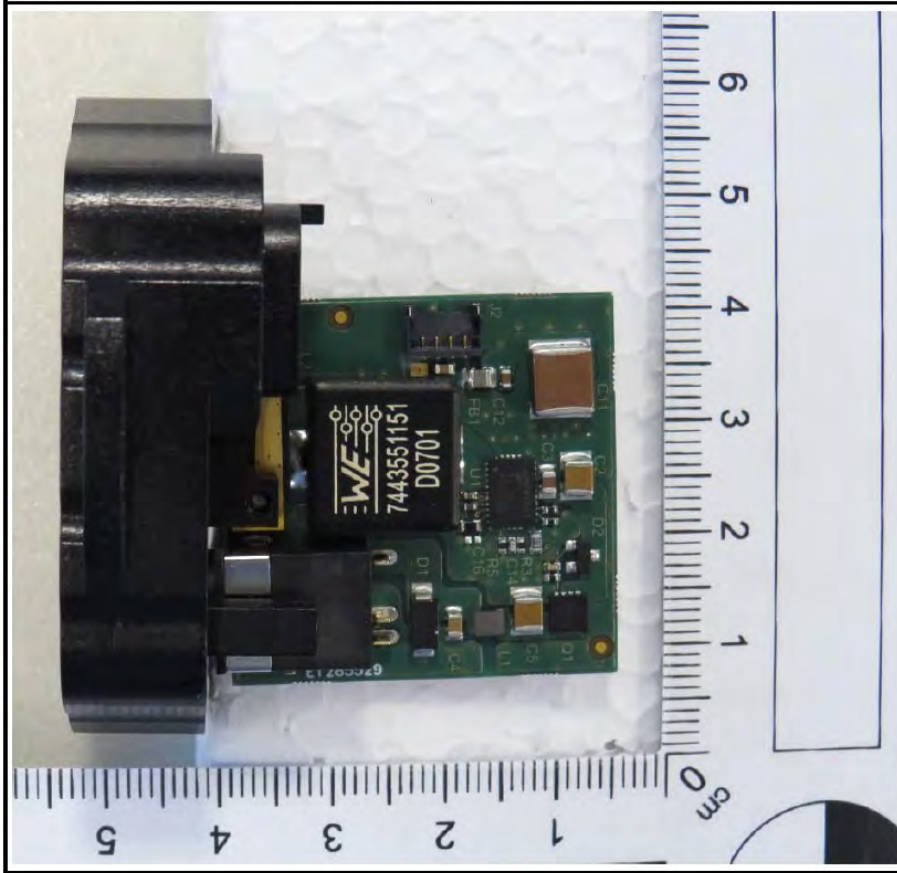

FCC ID: RFD-BLKARC  
IC: 3177A-BLKARC  
HVIN: BLK ARC

FCC ID: RFD-BLKARC  
IC: 3177A-BLKARC  
HVIN: BLK ARC

FCC ID: RFD-BLKARC  
IC: 3177A-BLKARC  
HVIN: BLK ARC

**Picture 9: Laser Scanner Left**

**Picture 10: Laser Scanner Right**

FCC ID: RFD-BLKARC  
IC: 3177A-BLKARC  
HVIN: BLK ARC

Picture 6: Power Board Top

Picture 7: Power Board Bottom

FCC ID: RFD-BLKARC  
IC: 3177A-BLKARC  
HVIN: BLK ARC

Picture 11: Connection Board Top

Picture 12: Connection Board Bottom

FCC ID: RFD-BLKARC  
IC: 3177A-BLKARC  
HVIN: BLK ARC

Module QCNFA324 (Qualcomm Atheros / Foxconn)

FCC ID: RFD-BLKARC  
IC: 3177A-BLKARC  
HVIN: BLK ARC

FCC ID: RFD-BLKARC  
IC: 3177A-BLKARC  
HVIN: BLK ARC