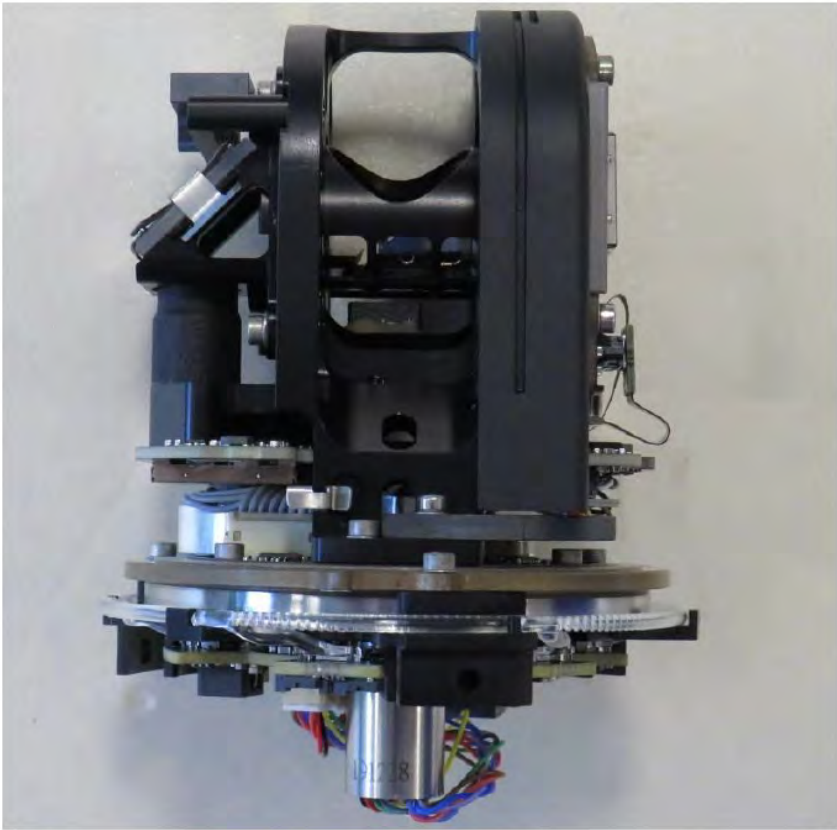

FCC ID: RFD-BLKARC  
IC: 3177A-BLKARC  
HVIN: BLK ARC

FCC ID: RFD-BLKARC  
IC: 3177A-BLKARC  
HVIN: BLK ARC

FCC ID: RFD-BLKARC  
IC: 3177A-BLKARC  
HVIN: BLK ARC

**Picture 9: Laser Scanner Left**

**Picture 10: Laser Scanner Right**

FCC ID: RFD-BLKARC  
IC: 3177A-BLKARC  
HVIN: BLK ARC

Picture 6: Power Board Top

Picture 7: Power Board Bottom

FCC ID: RFD-BLKARC  
IC: 3177A-BLKARC  
HVIN: BLK ARC

Picture 11: Connection Board Top

Picture 12: Connection Board Bottom

FCC ID: RFD-BLKARC  
IC: 3177A-BLKARC  
HVIN: BLK ARC

Module QCNFA324 (Qualcomm Atheros / Foxconn)

FCC ID: RFD-BLKARC  
IC: 3177A-BLKARC  
HVIN: BLK ARC

FCC ID: RFD-BLKARC  
IC: 3177A-BLKARC  
HVIN: BLK ARC