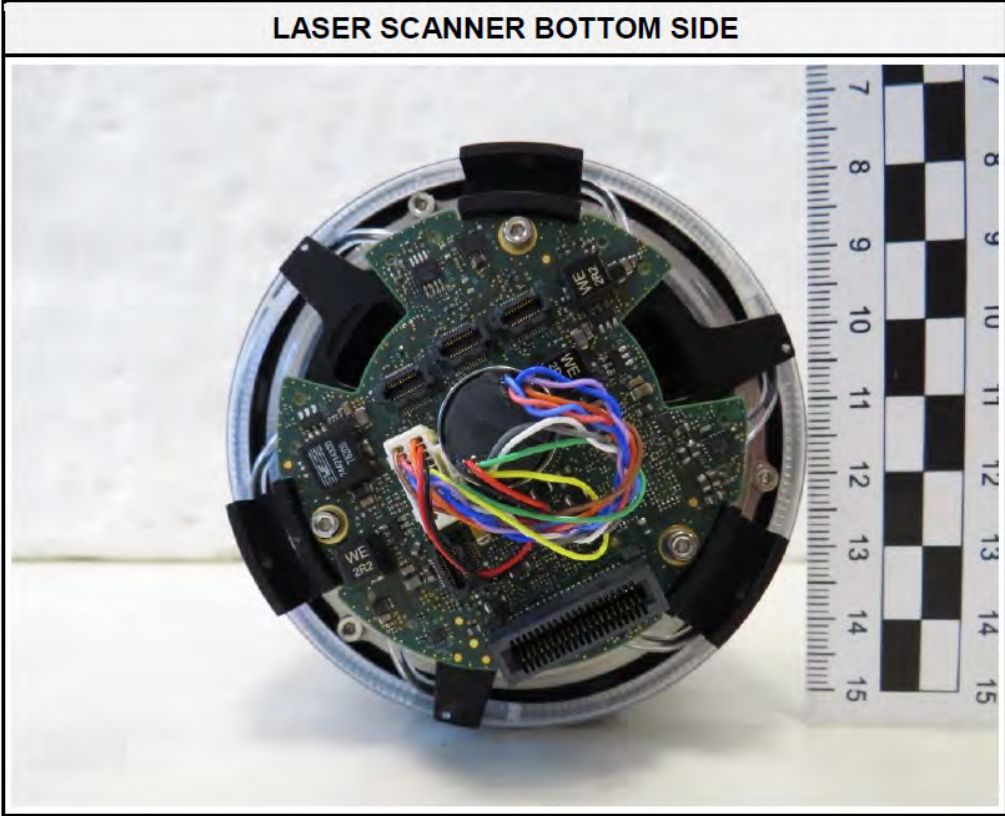

FCC ID: RFD-BLKARC  
IC: 3177A-BLKARC  
HVIN: BLK ARC

FCC ID: RFD-BLKARC  
IC: 3177A-BLKARC  
HVIN: BLK ARC

FCC ID: RFD-BLKARC  
IC: 3177A-BLKARC  
HVIN: BLK ARC

**Picture 9: Laser Scanner Left**

**Picture 10: Laser Scanner Right**

FCC ID: RFD-BLKARC  
IC: 3177A-BLKARC  
HVIN: BLK ARC

Picture 6: Power Board Top

Picture 7: Power Board Bottom

FCC ID: RFD-BLKARC  
IC: 3177A-BLKARC  
HVIN: BLK ARC

Picture 11: Connection Board Top

Picture 12: Connection Board Bottom

FCC ID: RFD-BLKARC  
IC: 3177A-BLKARC  
HVIN: BLK ARC

Module QCNFA324 (Qualcomm Atheros / Foxconn)

FCC ID: RFD-BLKARC  
IC: 3177A-BLKARC  
HVIN: BLK ARC

FCC ID: RFD-BLKARC  
IC: 3177A-BLKARC  
HVIN: BLK ARC