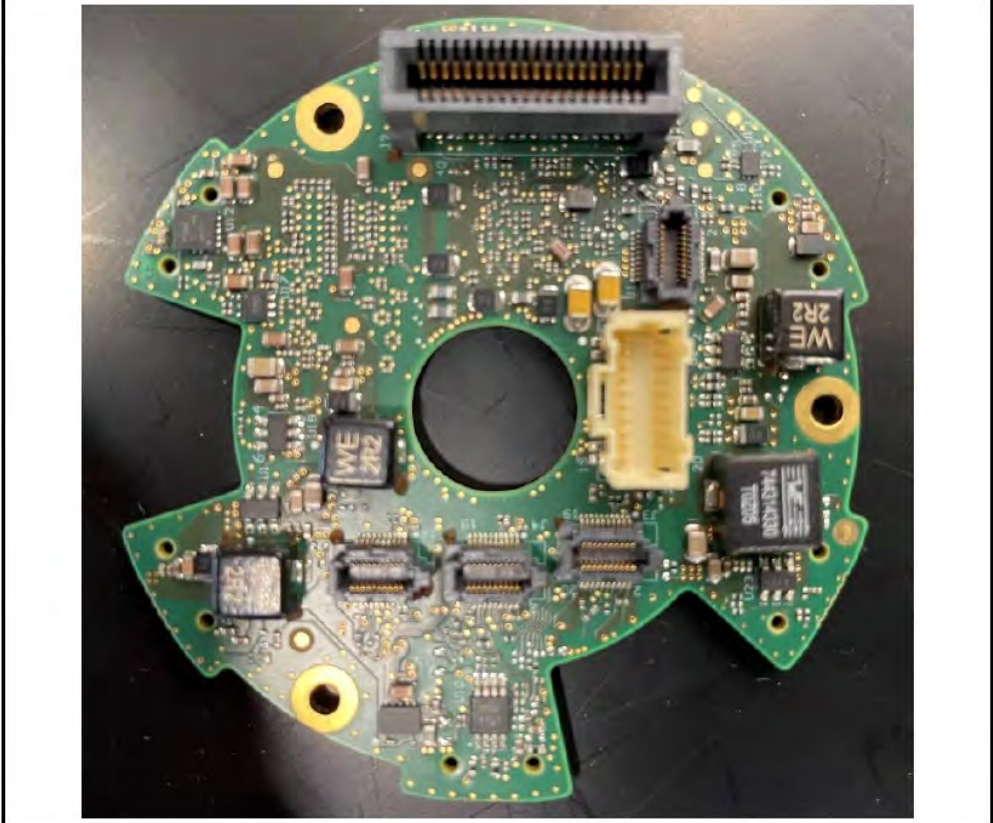

FCC ID: RFD-BLKARC  
IC: 3177A-BLKARC  
HVIN: BLK ARC

FCC ID: RFD-BLKARC  
IC: 3177A-BLKARC  
HVIN: BLK ARC

FCC ID: RFD-BLKARC  
IC: 3177A-BLKARC  
HVIN: BLK ARC

**Picture 9: Laser Scanner Left**

**Picture 10: Laser Scanner Right**

FCC ID: RFD-BLKARC  
IC: 3177A-BLKARC  
HVIN: BLK ARC

Picture 6: Power Board Top

Picture 7: Power Board Bottom

FCC ID: RFD-BLKARC  
IC: 3177A-BLKARC  
HVIN: BLK ARC

Picture 11: Connection Board Top

Picture 12: Connection Board Bottom

FCC ID: RFD-BLKARC  
IC: 3177A-BLKARC  
HVIN: BLK ARC

Module QCNFA324 (Qualcomm Atheros / Foxconn)

FCC ID: RFD-BLKARC  
IC: 3177A-BLKARC  
HVIN: BLK ARC

FCC ID: RFD-BLKARC  
IC: 3177A-BLKARC  
HVIN: BLK ARC