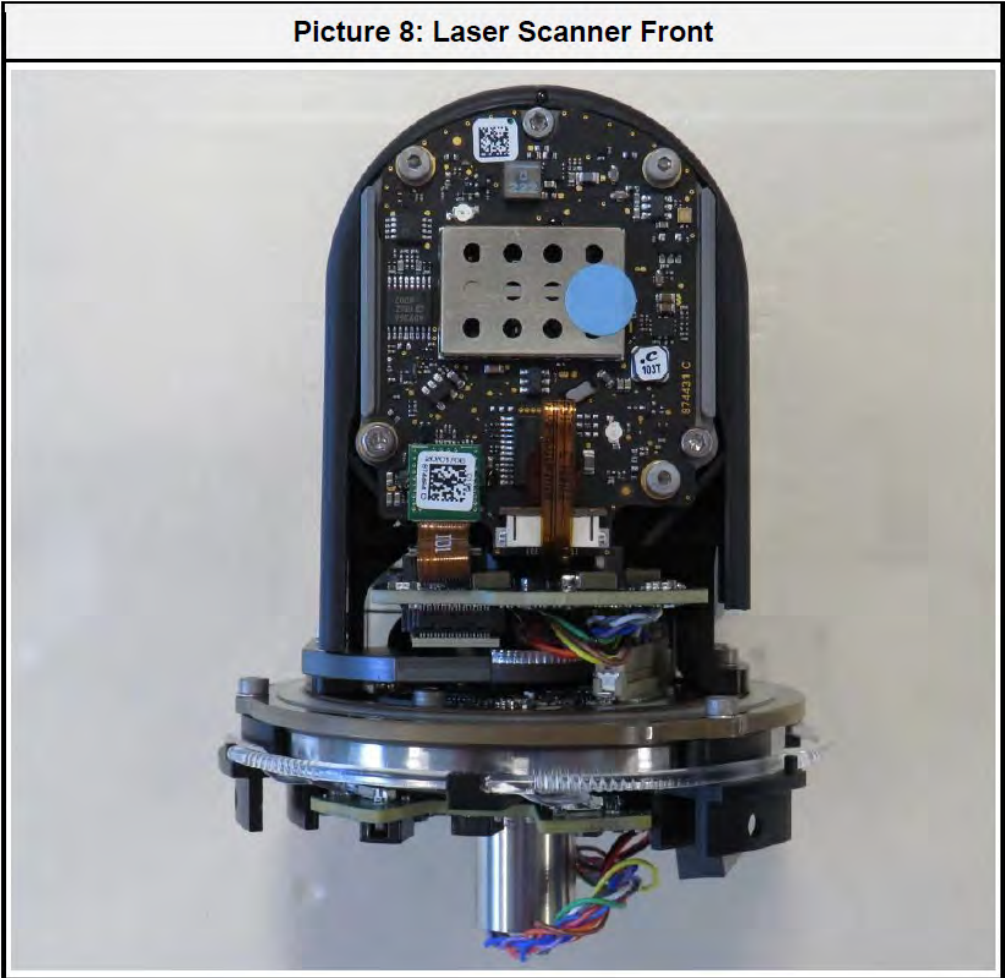

FCC ID: RFD-BLKARC  
IC: 3177A-BLKARC  
HVIN: BLK ARC

FCC ID: RFD-BLKARC  
IC: 3177A-BLKARC  
HVIN: BLK ARC

FCC ID: RFD-BLKARC  
IC: 3177A-BLKARC  
HVIN: BLK ARC

**Picture 9: Laser Scanner Left**

**Picture 10: Laser Scanner Right**

FCC ID: RFD-BLKARC  
IC: 3177A-BLKARC  
HVIN: BLK ARC

Picture 6: Power Board Top

Picture 7: Power Board Bottom

FCC ID: RFD-BLKARC  
IC: 3177A-BLKARC  
HVIN: BLK ARC

Picture 11: Connection Board Top

Picture 12: Connection Board Bottom

FCC ID: RFD-BLKARC  
IC: 3177A-BLKARC  
HVIN: BLK ARC

Module QCNFA324 (Qualcomm Atheros / Foxconn)

FCC ID: RFD-BLKARC  
IC: 3177A-BLKARC  
HVIN: BLK ARC

FCC ID: RFD-BLKARC  
IC: 3177A-BLKARC  
HVIN: BLK ARC