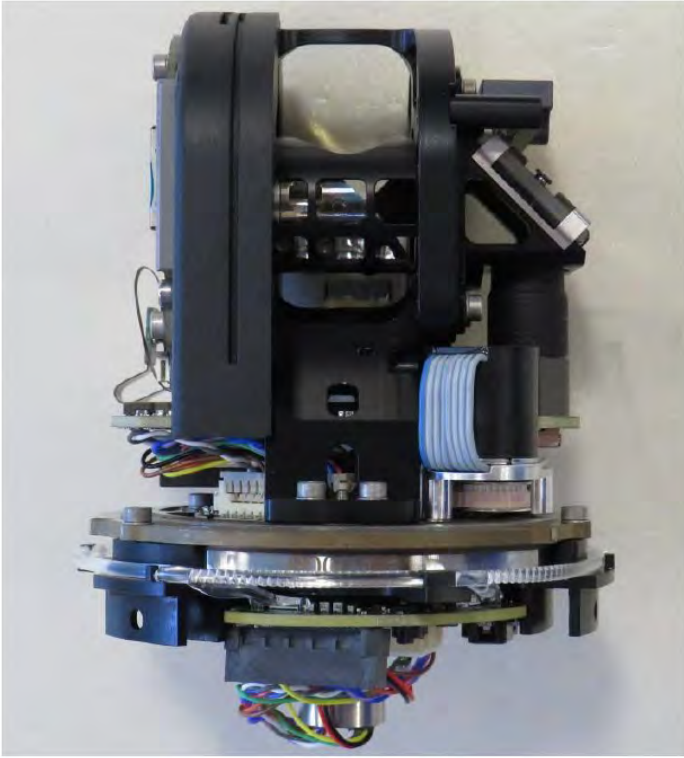

FCC ID: RFD-BLKARC  
IC: 3177A-BLKARC  
HVIN: BLK ARC

FCC ID: RFD-BLKARC  
IC: 3177A-BLKARC  
HVIN: BLK ARC

FCC ID: RFD-BLKARC  
IC: 3177A-BLKARC  
HVIN: BLK ARC

**Picture 9: Laser Scanner Left**

**Picture 10: Laser Scanner Right**

FCC ID: RFD-BLKARC  
IC: 3177A-BLKARC  
HVIN: BLK ARC

Picture 6: Power Board Top

Picture 7: Power Board Bottom

FCC ID: RFD-BLKARC  
IC: 3177A-BLKARC  
HVIN: BLK ARC

Picture 11: Connection Board Top

Picture 12: Connection Board Bottom

FCC ID: RFD-BLKARC  
IC: 3177A-BLKARC  
HVIN: BLK ARC

Module QCNFA324 (Qualcomm Atheros / Foxconn)

FCC ID: RFD-BLKARC  
IC: 3177A-BLKARC  
HVIN: BLK ARC

FCC ID: RFD-BLKARC  
IC: 3177A-BLKARC  
HVIN: BLK ARC

### 13 WiFi Antenna

FCC ID: RFD-BLKARC  
IC: 3177A-BLKARC  
HVIN: BLK ARC