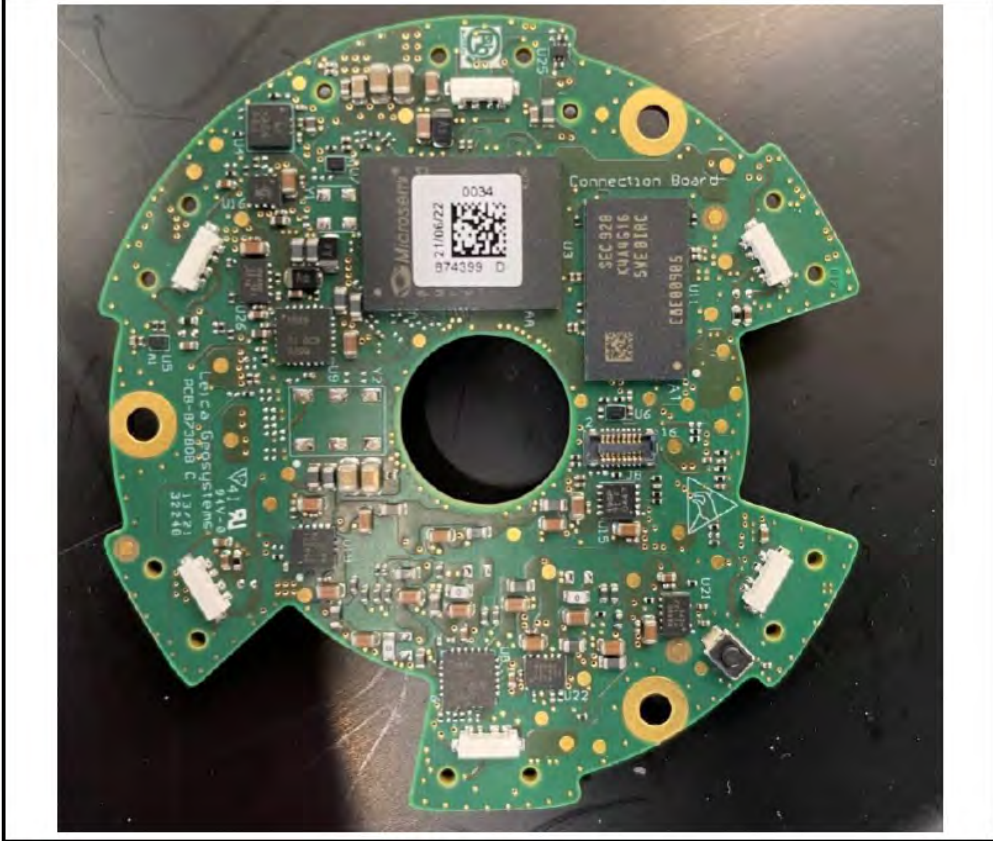

FCC ID: RFD-BLKARC  
IC: 3177A-BLKARC  
HVIN: BLK ARC

FCC ID: RFD-BLKARC  
IC: 3177A-BLKARC  
HVIN: BLK ARC

FCC ID: RFD-BLKARC  
IC: 3177A-BLKARC  
HVIN: BLK ARC

**Picture 9: Laser Scanner Left**

**Picture 10: Laser Scanner Right**

FCC ID: RFD-BLKARC  
IC: 3177A-BLKARC  
HVIN: BLK ARC

Picture 6: Power Board Top

Picture 7: Power Board Bottom

FCC ID: RFD-BLKARC  
IC: 3177A-BLKARC  
HVIN: BLK ARC

Picture 11: Connection Board Top

Picture 12: Connection Board Bottom

FCC ID: RFD-BLKARC  
IC: 3177A-BLKARC  
HVIN: BLK ARC

Module QCNFA324 (Qualcomm Atheros / Foxconn)

FCC ID: RFD-BLKARC  
IC: 3177A-BLKARC  
HVIN: BLK ARC

FCC ID: RFD-BLKARC  
IC: 3177A-BLKARC  
HVIN: BLK ARC

### 13 WiFi Antenna

FCC ID: RFD-BLKARC  
IC: 3177A-BLKARC  
HVIN: BLK ARC