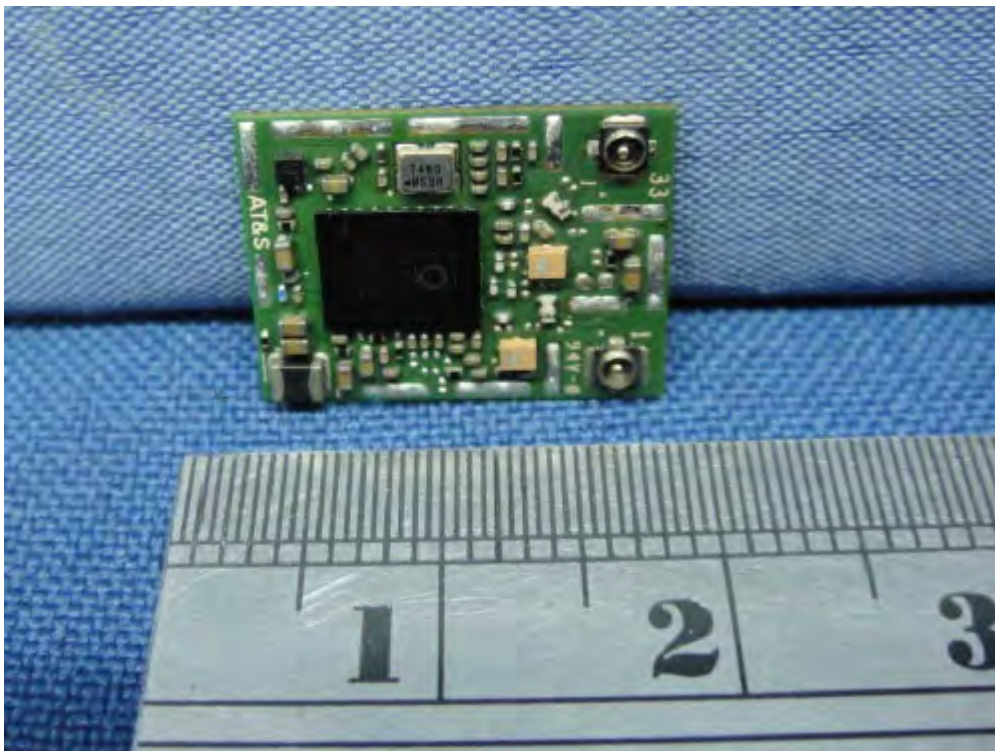

FCC ID: RFD-BLKARC  
IC: 3177A-BLKARC  
HVIN: BLK ARC

FCC ID: RFD-BLKARC  
IC: 3177A-BLKARC  
HVIN: BLK ARC

FCC ID: RFD-BLKARC  
IC: 3177A-BLKARC  
HVIN: BLK ARC

**Picture 9: Laser Scanner Left**

**Picture 10: Laser Scanner Right**

FCC ID: RFD-BLKARC  
IC: 3177A-BLKARC  
HVIN: BLK ARC

Picture 6: Power Board Top

Picture 7: Power Board Bottom

FCC ID: RFD-BLKARC  
IC: 3177A-BLKARC  
HVIN: BLK ARC

Picture 11: Connection Board Top

Picture 12: Connection Board Bottom

FCC ID: RFD-BLKARC  
IC: 3177A-BLKARC  
HVIN: BLK ARC

Module QCNFA324 (Qualcomm Atheros / Foxconn)

FCC ID: RFD-BLKARC  
IC: 3177A-BLKARC  
HVIN: BLK ARC

FCC ID: RFD-BLKARC  
IC: 3177A-BLKARC  
HVIN: BLK ARC