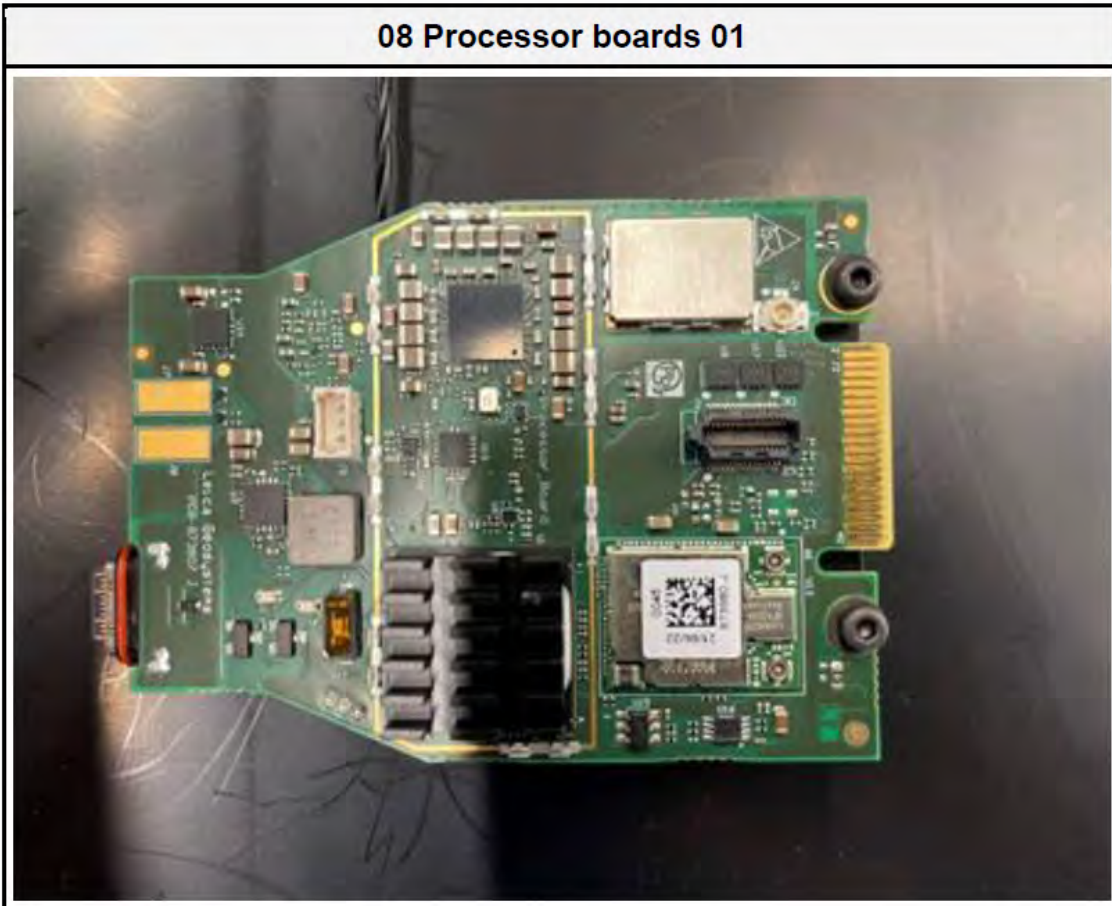

FCC ID: RFD-BLKARC  
IC: 3177A-BLKARC  
HVIN: BLK ARC

FCC ID: RFD-BLKARC  
IC: 3177A-BLKARC  
HVIN: BLK ARC

FCC ID: RFD-BLKARC  
IC: 3177A-BLKARC  
HVIN: BLK ARC

**Picture 9: Laser Scanner Left**

**Picture 10: Laser Scanner Right**

FCC ID: RFD-BLKARC  
IC: 3177A-BLKARC  
HVIN: BLK ARC

Picture 6: Power Board Top

Picture 7: Power Board Bottom

FCC ID: RFD-BLKARC  
IC: 3177A-BLKARC  
HVIN: BLK ARC

Picture 11: Connection Board Top

Picture 12: Connection Board Bottom

FCC ID: RFD-BLKARC  
IC: 3177A-BLKARC  
HVIN: BLK ARC

Module QCNFA324 (Qualcomm Atheros / Foxconn)

FCC ID: RFD-BLKARC  
IC: 3177A-BLKARC  
HVIN: BLK ARC

FCC ID: RFD-BLKARC  
IC: 3177A-BLKARC  
HVIN: BLK ARC

### 13 WiFi Antenna

FCC ID: RFD-BLKARC  
IC: 3177A-BLKARC  
HVIN: BLK ARC