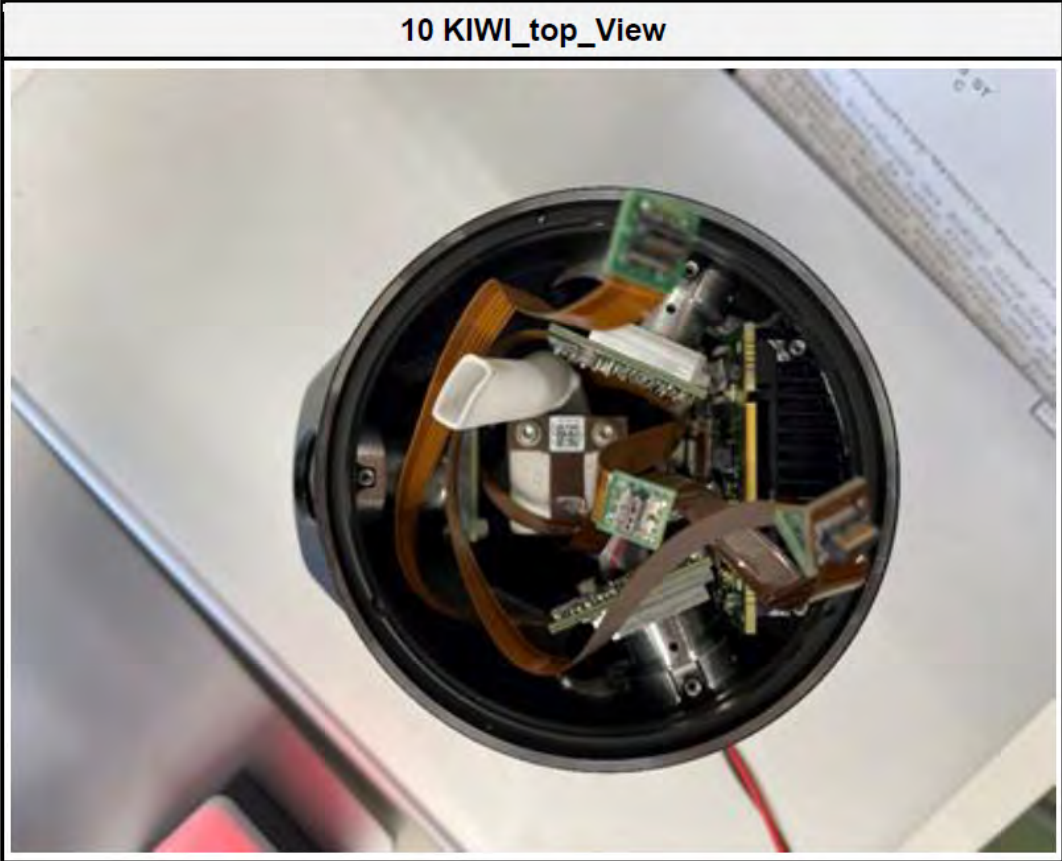

FCC ID: RFD-BLKARC  
IC: 3177A-BLKARC  
HVIN: BLK ARC

FCC ID: RFD-BLKARC  
IC: 3177A-BLKARC  
HVIN: BLK ARC

FCC ID: RFD-BLKARC  
IC: 3177A-BLKARC  
HVIN: BLK ARC

**Picture 9: Laser Scanner Left**

**Picture 10: Laser Scanner Right**

FCC ID: RFD-BLKARC  
IC: 3177A-BLKARC  
HVIN: BLK ARC

Picture 6: Power Board Top

Picture 7: Power Board Bottom

FCC ID: RFD-BLKARC  
IC: 3177A-BLKARC  
HVIN: BLK ARC

Picture 11: Connection Board Top

Picture 12: Connection Board Bottom