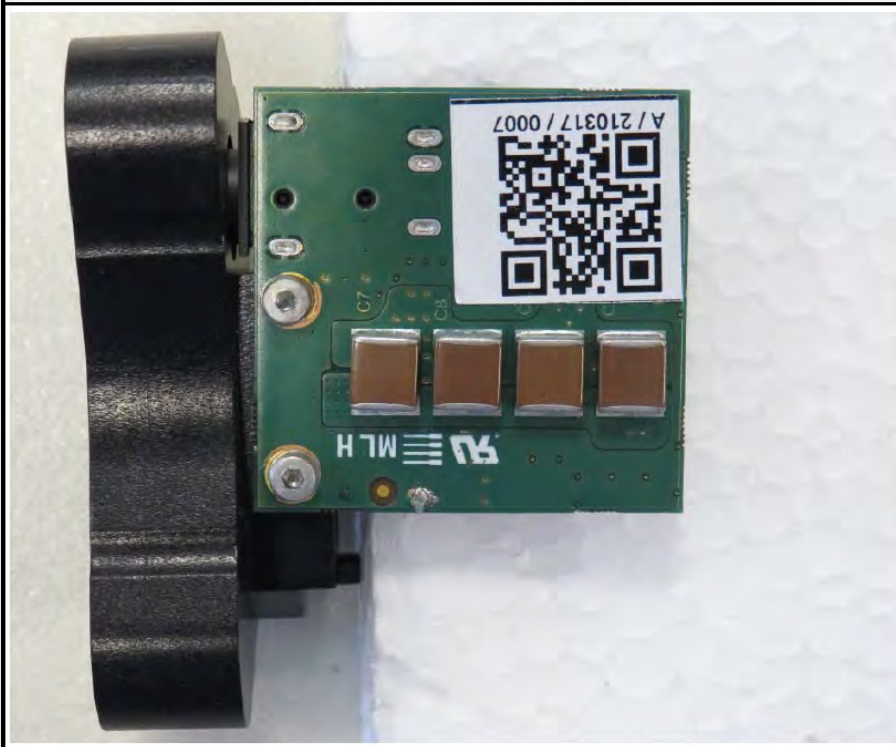

FCC ID: RFD-BLKARC  
IC: 3177A-BLKARC  
HVIN: BLK ARC

FCC ID: RFD-BLKARC  
IC: 3177A-BLKARC  
HVIN: BLK ARC

FCC ID: RFD-BLKARC  
IC: 3177A-BLKARC  
HVIN: BLK ARC

**Picture 9: Laser Scanner Left**

**Picture 10: Laser Scanner Right**

FCC ID: RFD-BLKARC  
IC: 3177A-BLKARC  
HVIN: BLK ARC

Picture 6: Power Board Top

Picture 7: Power Board Bottom

FCC ID: RFD-BLKARC  
IC: 3177A-BLKARC  
HVIN: BLK ARC

Picture 11: Connection Board Top

Picture 12: Connection Board Bottom

FCC ID: RFD-BLKARC  
IC: 3177A-BLKARC  
HVIN: BLK ARC

Module QCNFA324 (Qualcomm Atheros / Foxconn)

FCC ID: RFD-BLKARC  
IC: 3177A-BLKARC  
HVIN: BLK ARC

FCC ID: RFD-BLKARC  
IC: 3177A-BLKARC  
HVIN: BLK ARC