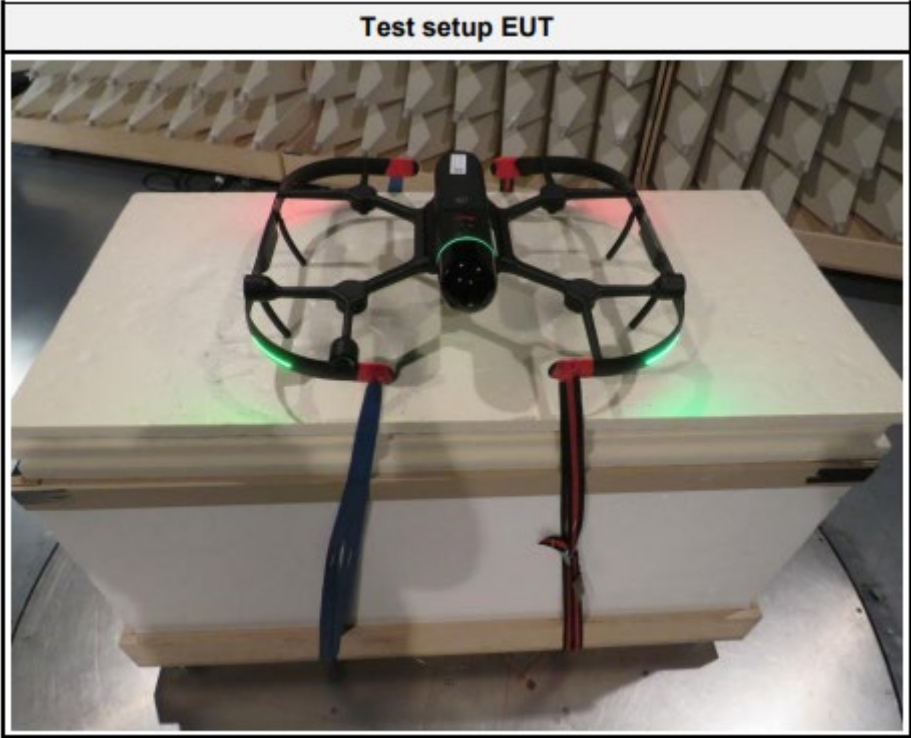

FCC ID: RFD-BLK2FLY
IC: 3177A-BLK2FLY
HVIN: 938405

FCC ID: RFD-BLK2FLY
IC: 3177A-BLK2FLY
HVIN: 938405

FCC ID: RFD-BLK2FLY
IC: 3177A-BLK2FLY
HVIN: 938405

Annex 3 Test Setup Photographs

Photo No. 9:

Photo No. 10:

Photo No. 11:

Photo No. 12:

FCC ID: RFD-BLK2FLY
IC: 3177A-BLK2FLY
HVIN: 938405

Photo No. 13:

Photo No. 14: