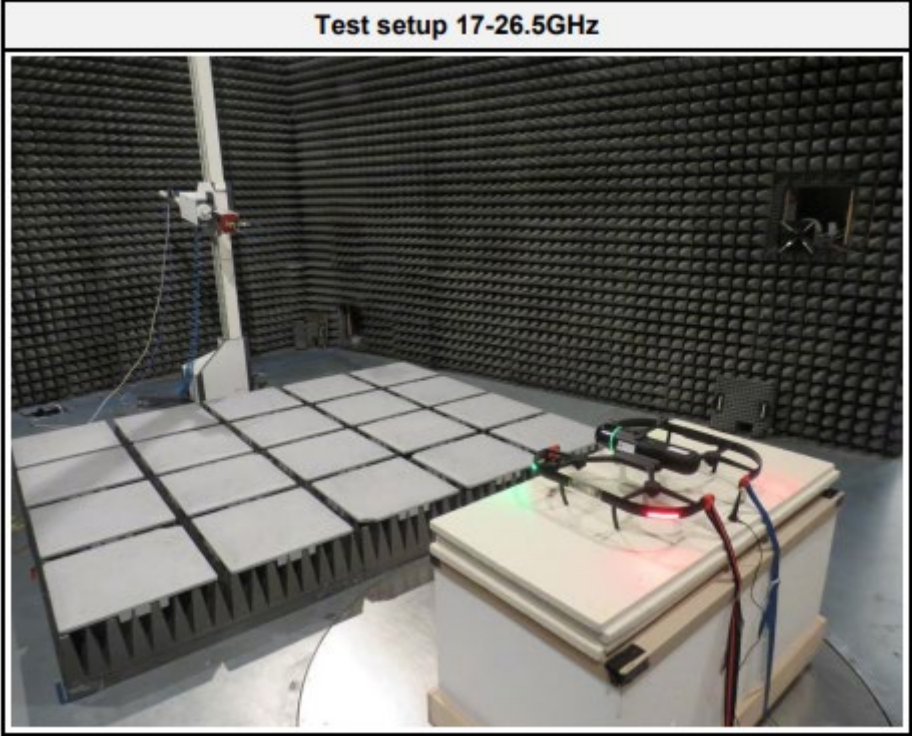

FCC ID: RFD-BLK2FLY
IC: 3177A-BLK2FLY
HVIN: 938405

FCC ID: RFD-BLK2FLY
IC: 3177A-BLK2FLY
HVIN: 938405

FCC ID: RFD-BLK2FLY
IC: 3177A-BLK2FLY
HVIN: 938405

Annex 3 Test Setup Photographs

Photo No. 9:

Photo No. 10:

Photo No. 11:

Photo No. 12:

FCC ID: RFD-BLK2FLY
IC: 3177A-BLK2FLY
HVIN: 938405

Photo No. 13:

Photo No. 14: