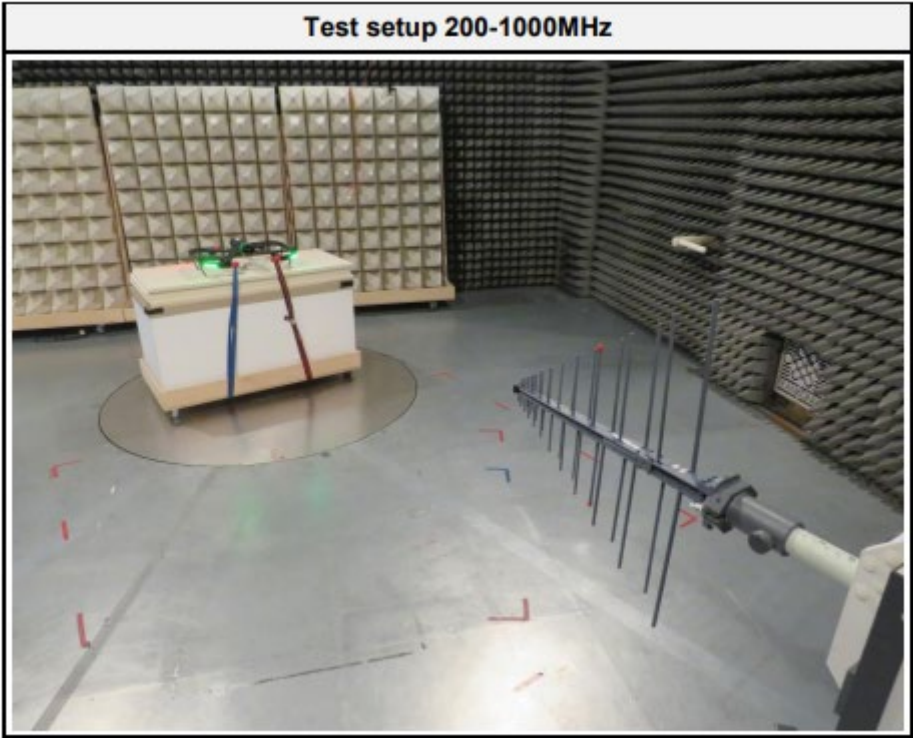

FCC ID: RFD-BLK2FLY
IC: 3177A-BLK2FLY
HVIN: 938405

FCC ID: RFD-BLK2FLY
IC: 3177A-BLK2FLY
HVIN: 938405

FCC ID: RFD-BLK2FLY
IC: 3177A-BLK2FLY
HVIN: 938405

Annex 3 Test Setup Photographs

Photo No. 9:

Photo No. 10:

Photo No. 11:

Photo No. 12:

FCC ID: RFD-BLK2FLY
IC: 3177A-BLK2FLY
HVIN: 938405

Photo No. 13:

Photo No. 14: