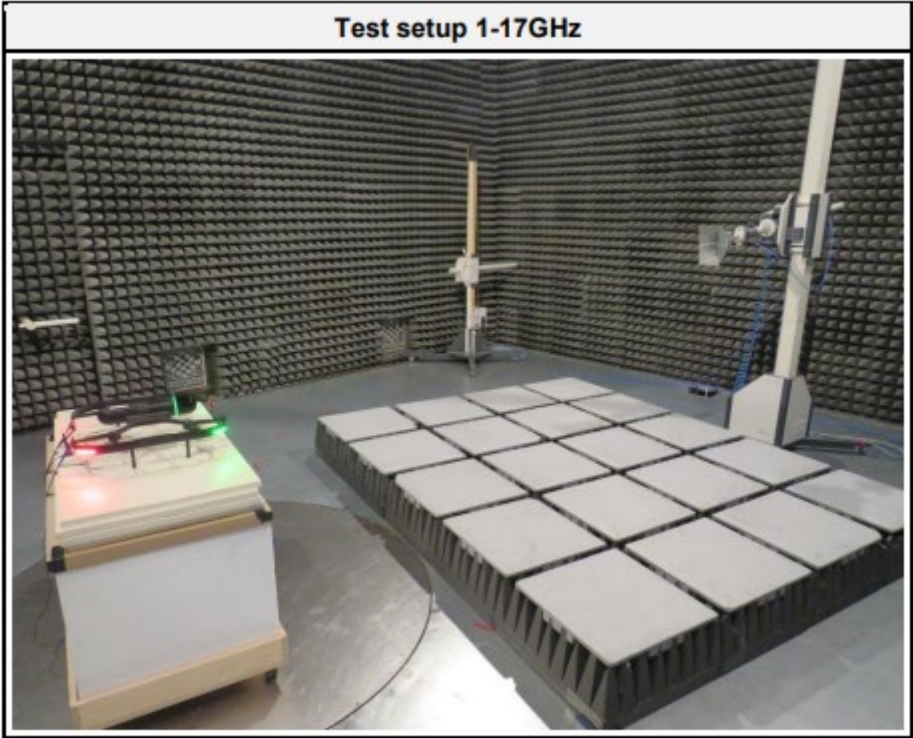

FCC ID: RFD-BLK2FLY
IC: 3177A-BLK2FLY
HVIN: 938405

FCC ID: RFD-BLK2FLY
IC: 3177A-BLK2FLY
HVIN: 938405

FCC ID: RFD-BLK2FLY
IC: 3177A-BLK2FLY
HVIN: 938405

Annex 3 Test Setup Photographs

Photo No. 9:

Photo No. 10:

Photo No. 11:

Photo No. 12:

FCC ID: RFD-BLK2FLY
IC: 3177A-BLK2FLY
HVIN: 938405

Photo No. 13:

Photo No. 14: