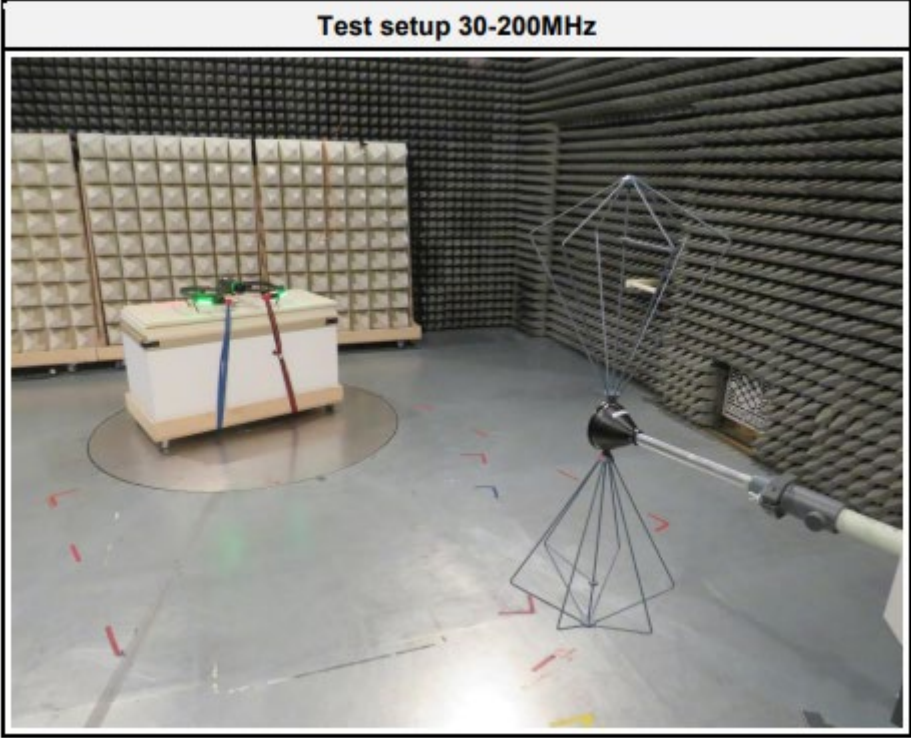

FCC ID: RFD-BLK2FLY
IC: 3177A-BLK2FLY
HVIN: 938405

FCC ID: RFD-BLK2FLY
IC: 3177A-BLK2FLY
HVIN: 938405

FCC ID: RFD-BLK2FLY
IC: 3177A-BLK2FLY
HVIN: 938405

Annex 3 Test Setup Photographs

Photo No. 9:

Photo No. 10:

Photo No. 11:

Photo No. 12:

FCC ID: RFD-BLK2FLY
IC: 3177A-BLK2FLY
HVIN: 938405

Photo No. 13:

Photo No. 14: