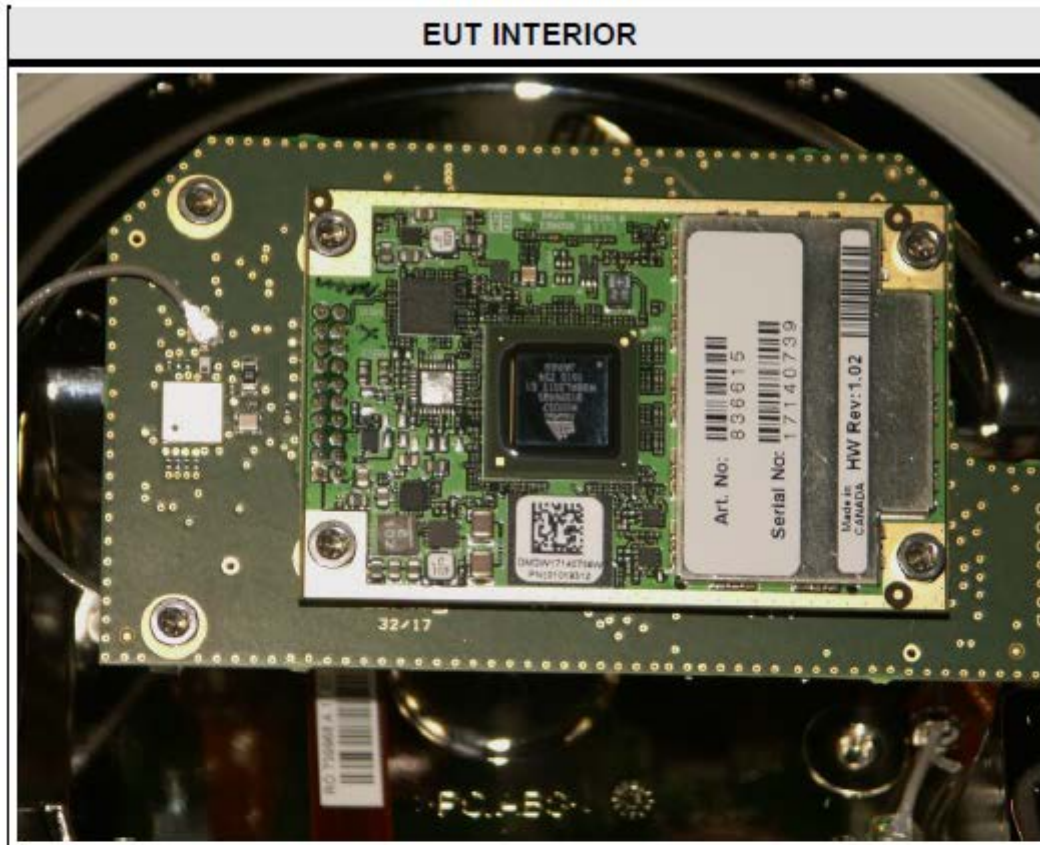

**09-Internal Photos**

Model No.: GG04 plus  
FCC ID: RFD-SAGG04P  
IC: 3177A-SAGG04P

**09-Internal Photos**

Model No.: GG04 plus  
FCC ID: RFD-SAGG04P  
IC: 3177A-SAGG04P

**09-Internal Photos**

Model No.: GG04 plus  
FCC ID: RFD-SAGG04P  
IC: 3177A-SAGG04P

**09-Internal Photos**

Model No.: GG04 plus  
FCC ID: RFD-SAGG04P  
IC: 3177A-SAGG04P