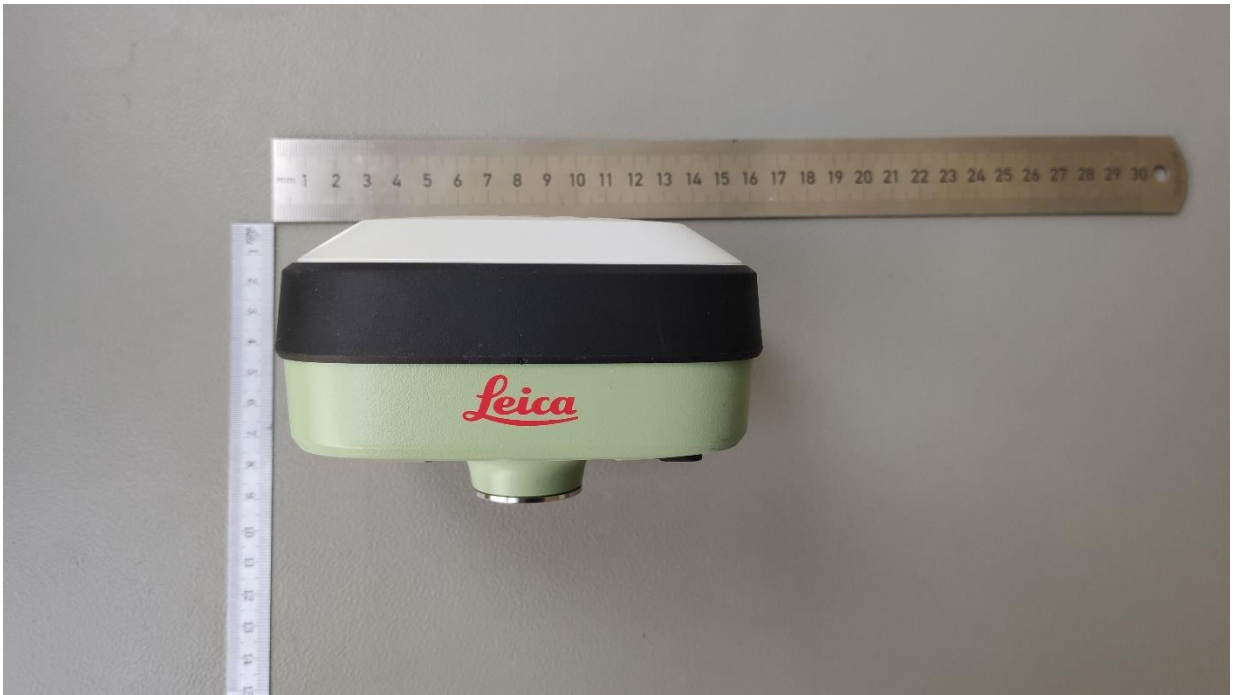

- when it has to be right

External Photos Model: LG1001:

Direct Phone:
E-Mail:

LG1001 External Photos.docx

Leica Geosystems AG
Heinrich-Wild-Strasse
CH-9435 Heerbrugg
Switzerland
Phone +41 71 727 31 31
www.leica-geosystems.com

Direct Phone:
E-Mail:

LG1001 External Photos

Direct Phone:
E-Mail:

LG1001 External Photos

External UHF Antenna

Direct Phone:
E-Mail: