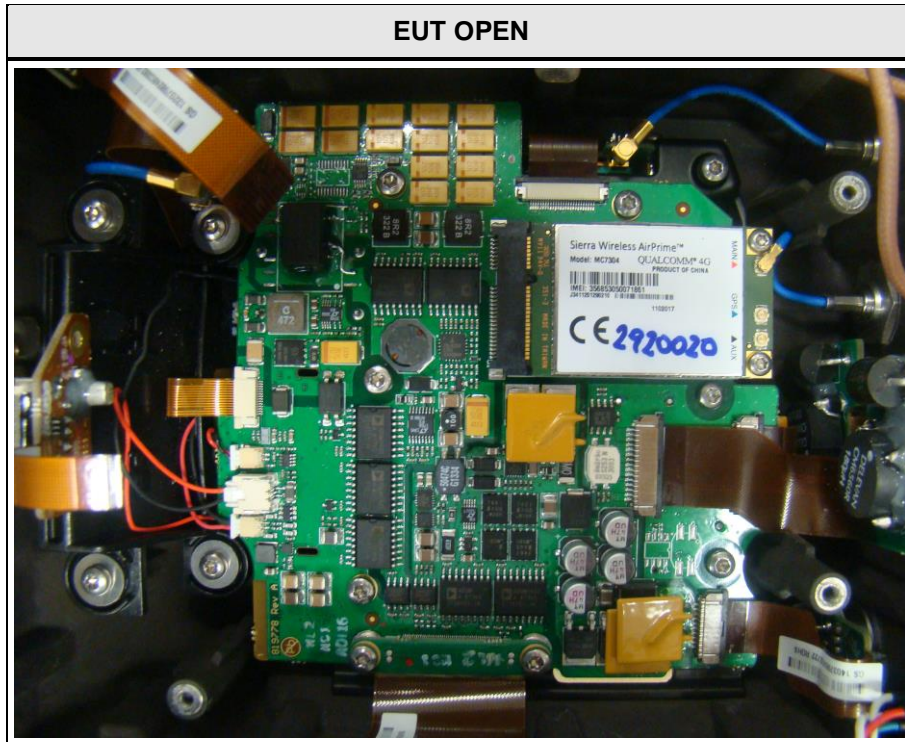

1.2 Photos – Equipment internal

Test Report No.: G0M-1409-4119-TFC247BT-V01

Eurofins Product Service GmbH  
Storkower Str. 38c, D-15526 Reichenwalde, Germany

PCB1 ZOOM

PCB2