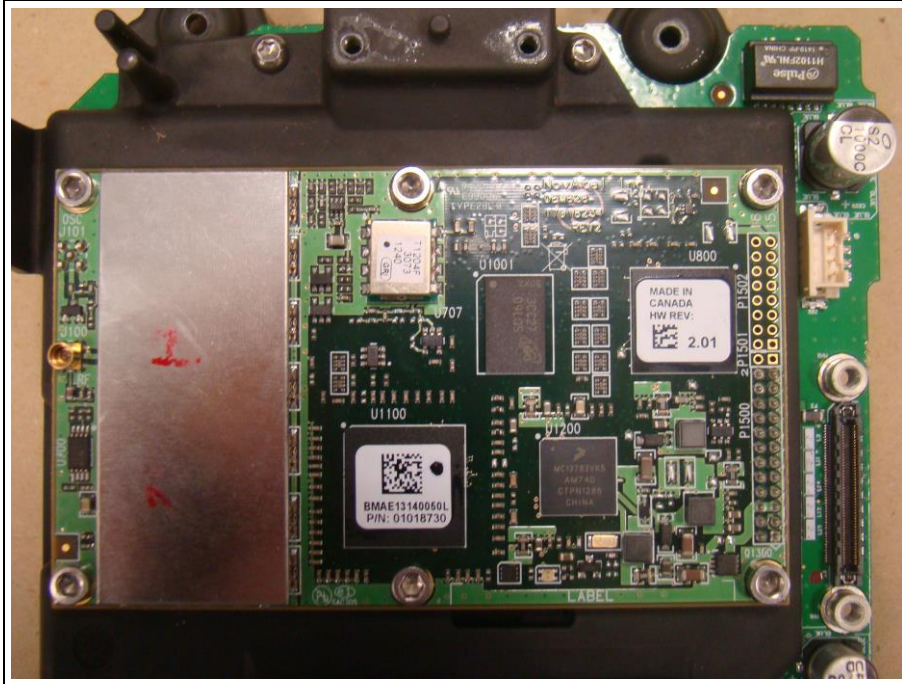

1.2 Photos – Equipment internal

Test Report No.: G0M-1409-4119-TFC247BT-V01

Eurofins Product Service GmbH  
Storkower Str. 38c, D-15526 Reichenwalde, Germany

PCB1 ZOOM

PCB2