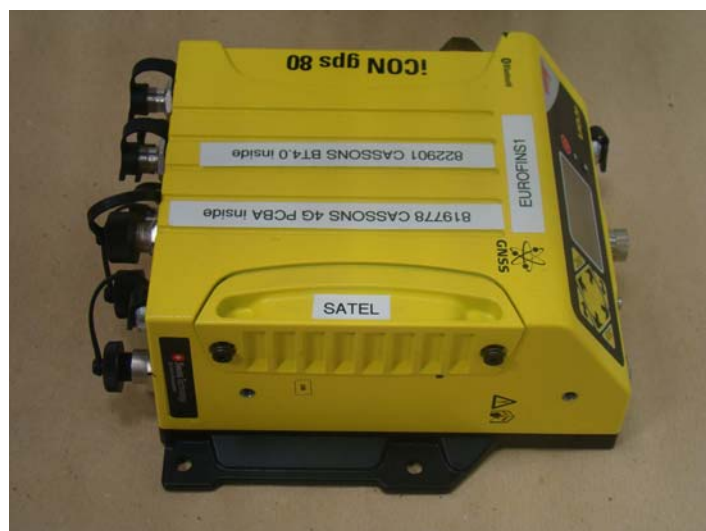

External Photo

Model No.: iCG80

FCC ID: RFD-ICG8XNG

IC: 3177A-ICG8XNG

Contains transmitter module: FCC ID: N7NMC7304 / IC:2417C-MC7304

External Photo

Model No.: iCG80

FCC ID: RFD-ICG8XNG

IC: 3177A-ICG8XNG

Contains transmitter module: FCC ID: N7NMC7304 / IC:2417C-MC7304