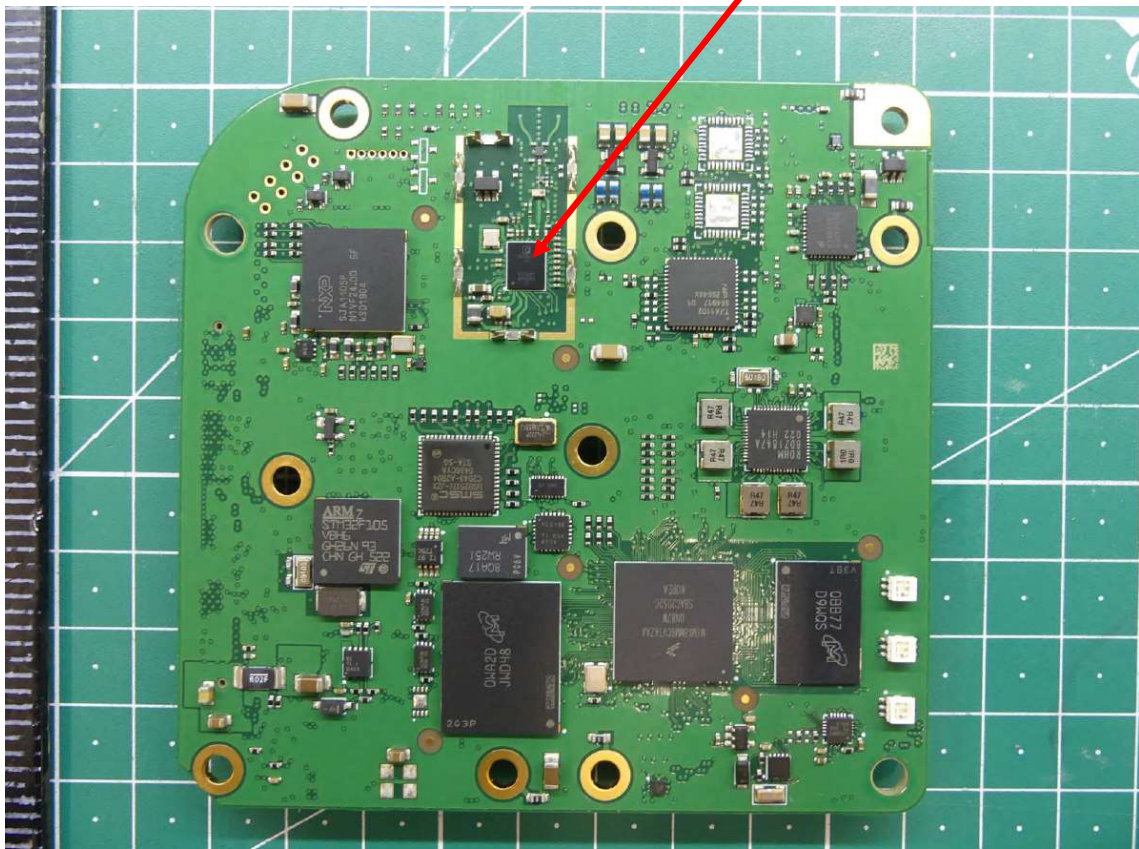

Qualcomm SoC QCA9377

To the internal antenna

Not used in iCG160

Internal BT Antenna