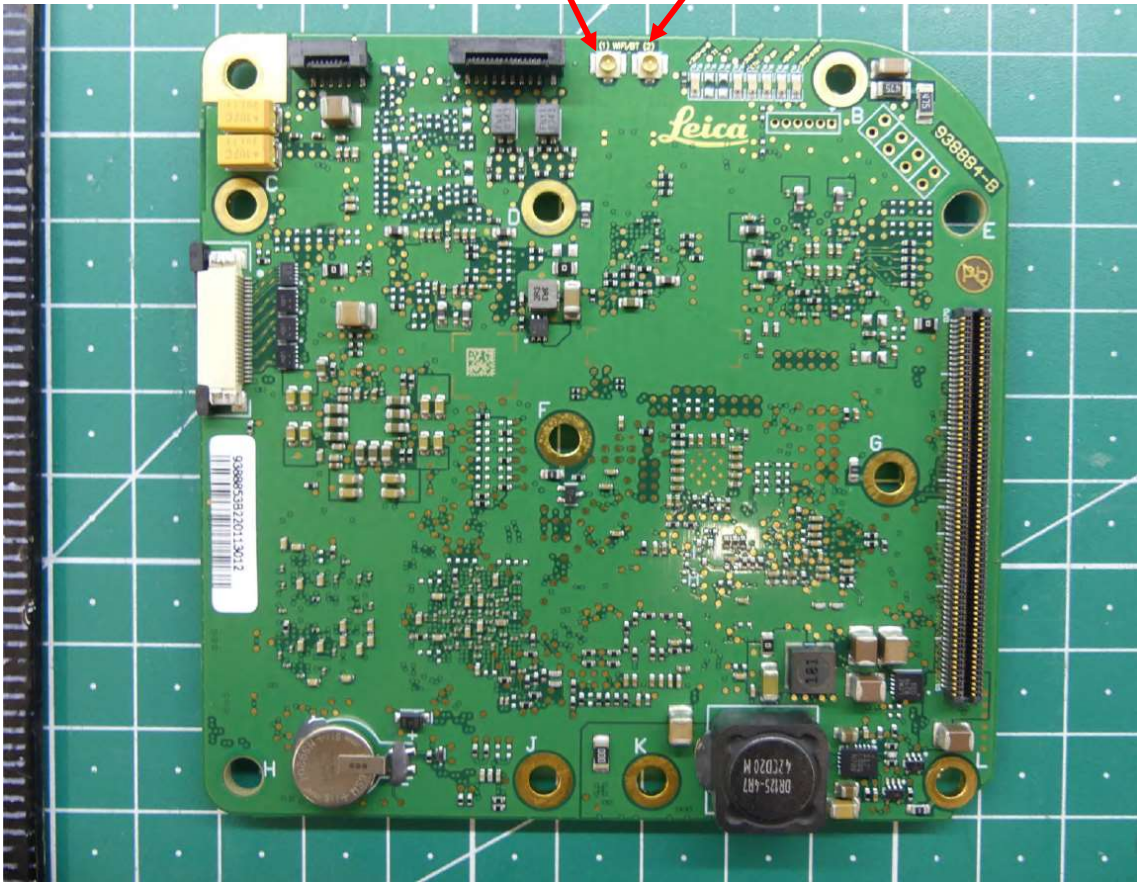

Qualcomm SoC QCA9377

To the internal antenna

Not used in iCG160

Internal BT Antenna