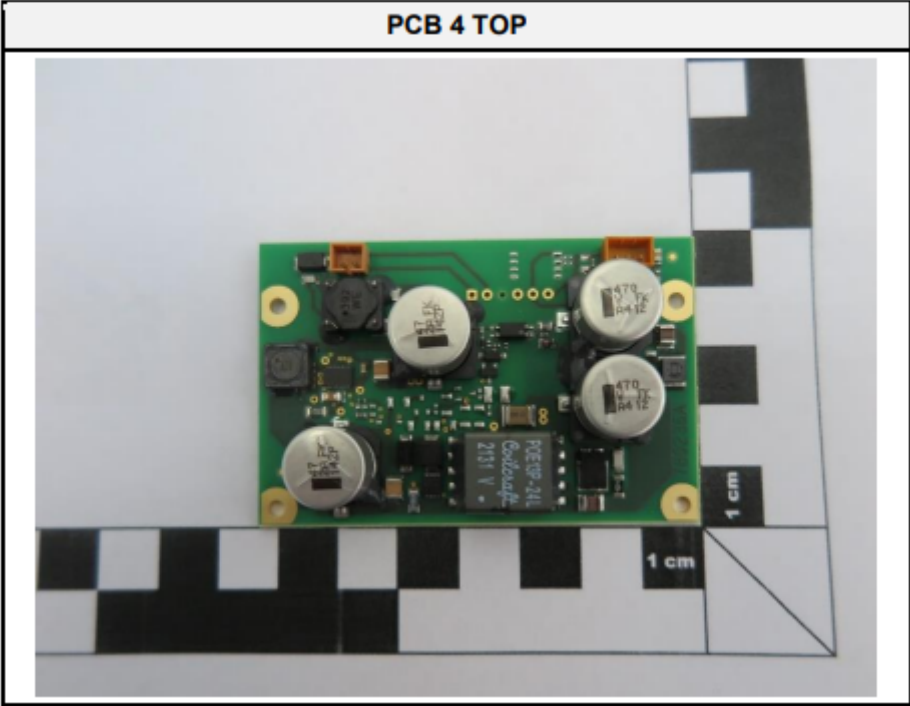

Leica Geosystems AG  
FCC ID: RFD-GR50BT  
GNSS Reference Server with BT

Photos – Equipment Internal

Leica Geosystems AG  
FCC ID: RFD-GR50BT  
GNSS Reference Server with BT

PCB 5 TOP: Detail no Shields

PCB 5 BOTTOM: Detail no Shields