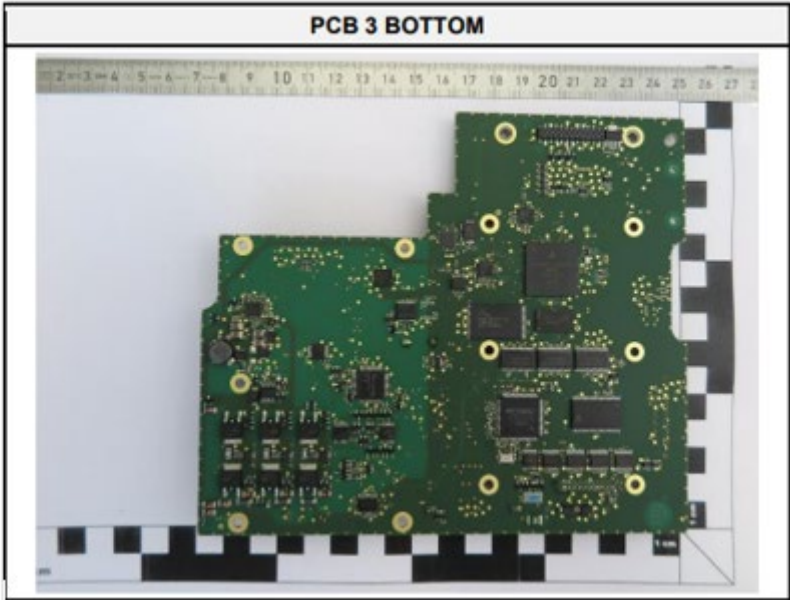

Leica Geosystems AG  
FCC ID: RFD-GR50BT  
GNSS Reference Server with BT

Photos – Equipment Internal

Leica Geosystems AG  
FCC ID: RFD-GR50BT  
GNSS Reference Server with BT

PCB 5 TOP: Detail no Shields

PCB 5 BOTTOM: Detail no Shields