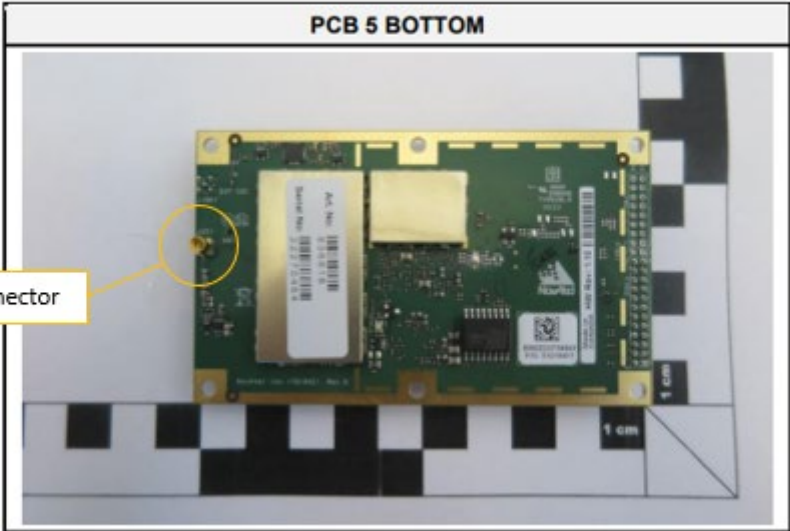

Leica Geosystems AG  
FCC ID: RFD-GR50BT  
GNSS Reference Server with BT

Photos – Equipment Internal

Leica Geosystems AG  
FCC ID: RFD-GR50BT  
GNSS Reference Server with BT

PCB 5 TOP: Detail no Shields

PCB 5 BOTTOM: Detail no Shields