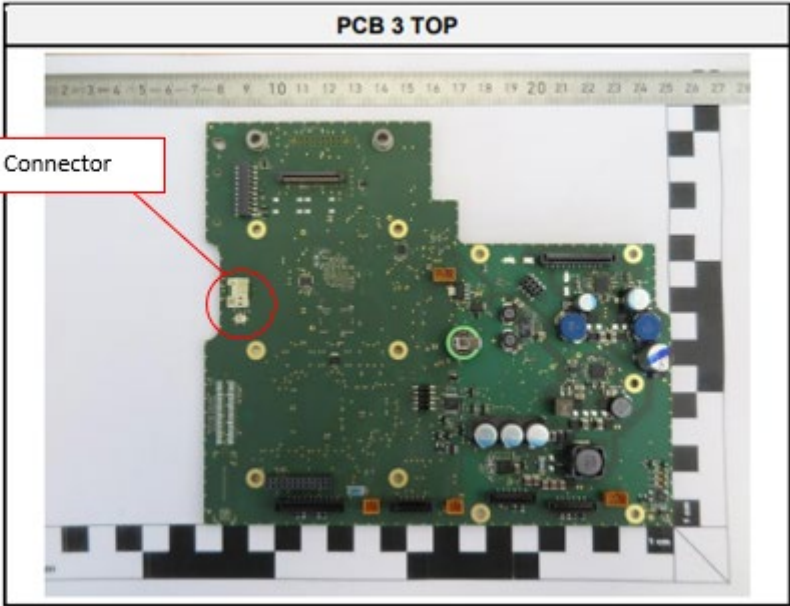

Leica Geosystems AG  
FCC ID: RFD-GR50BT  
GNSS Reference Server with BT

Photos – Equipment Internal

Leica Geosystems AG  
FCC ID: RFD-GR50BT  
GNSS Reference Server with BT

PCB 5 TOP: Detail no Shields

PCB 5 BOTTOM: Detail no Shields