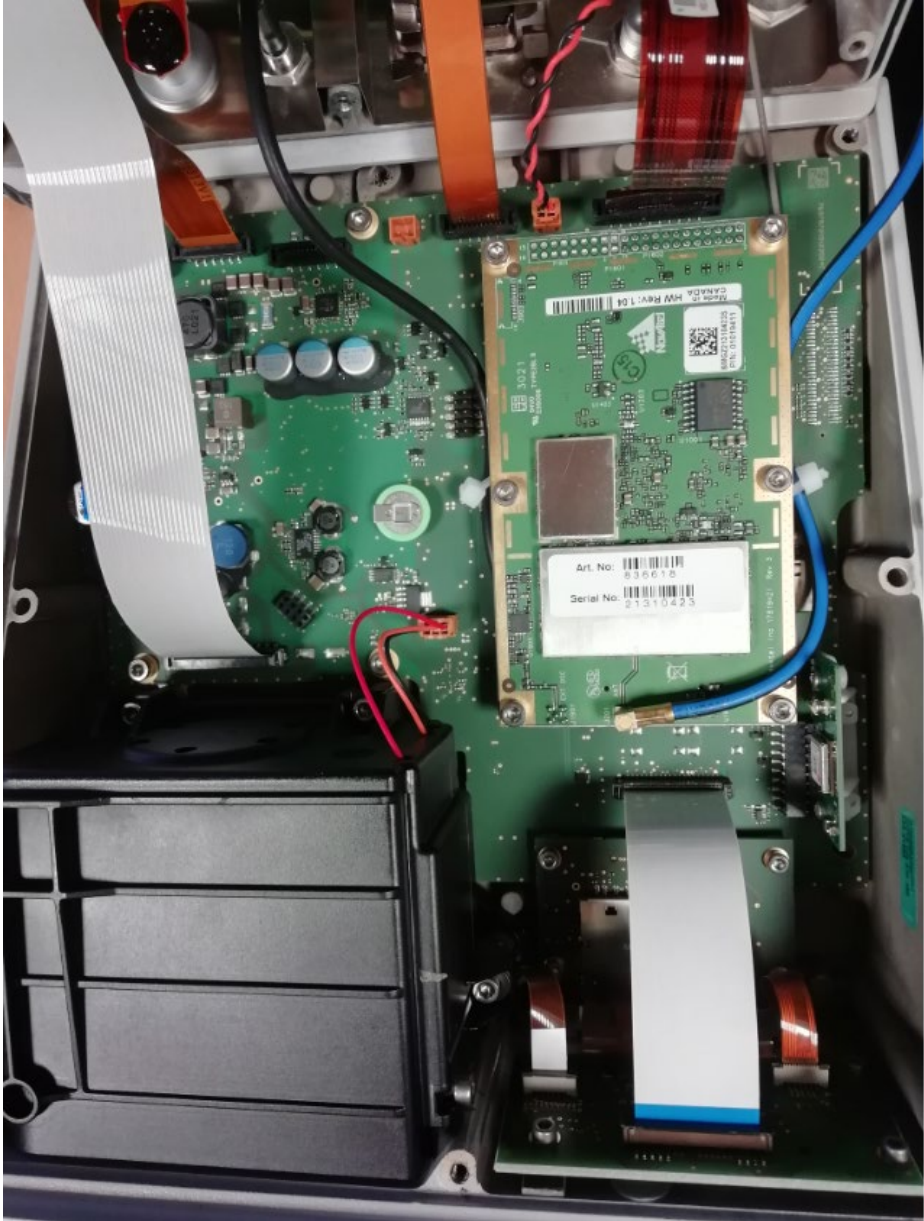

Leica Geosystems AG  
FCC ID: RFD-GR50BT  
GNSS Reference Server with BT

Photos – Equipment Internal

Leica Geosystems AG  
FCC ID: RFD-GR50BT  
GNSS Reference Server with BT

PCB 5 TOP: Detail no Shields

PCB 5 BOTTOM: Detail no Shields