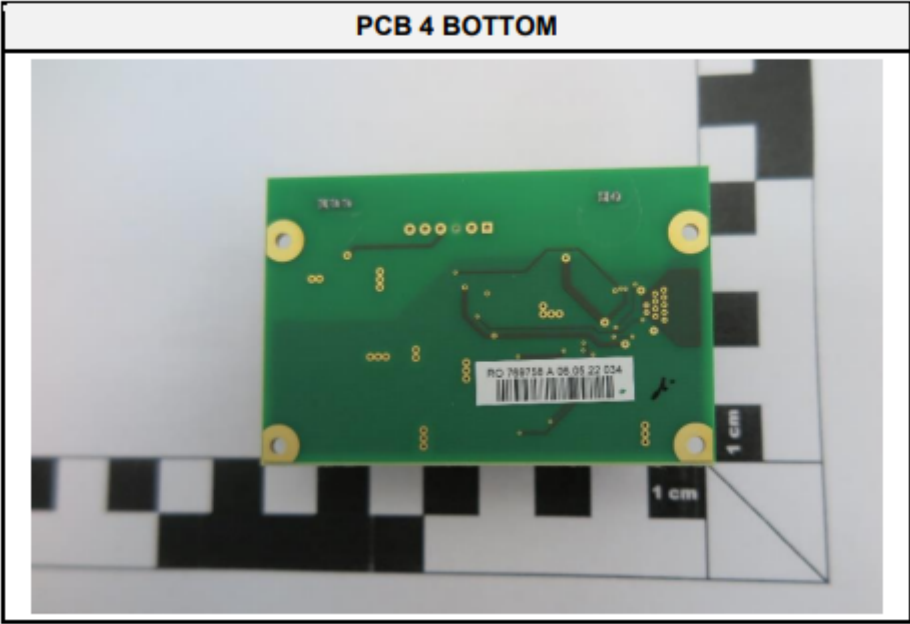

Leica Geosystems AG  
FCC ID: RFD-GR50BT  
GNSS Reference Server with BT

Photos – Equipment Internal

Leica Geosystems AG  
FCC ID: RFD-GR50BT  
GNSS Reference Server with BT

PCB 5 TOP: Detail no Shields

PCB 5 BOTTOM: Detail no Shields