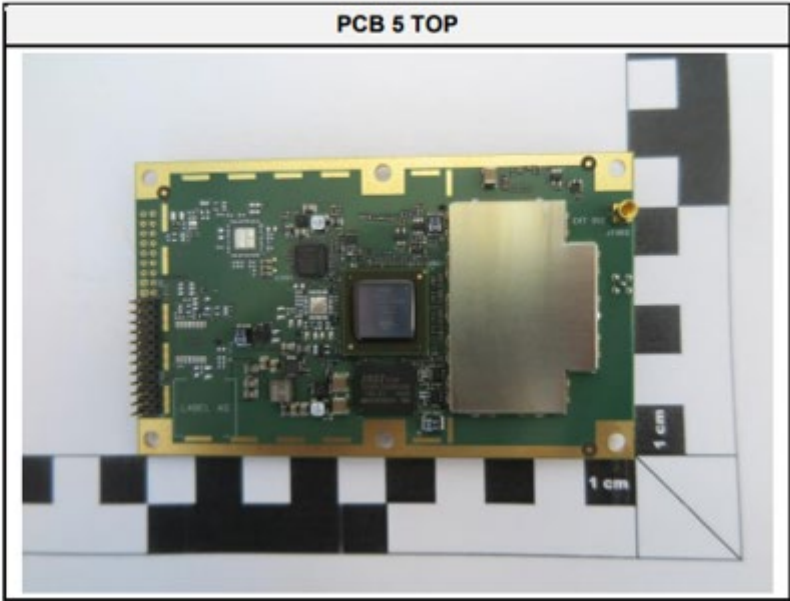

Leica Geosystems AG  
FCC ID: RFD-GR50BT  
GNSS Reference Server with BT

Photos – Equipment Internal

Leica Geosystems AG  
FCC ID: RFD-GR50BT  
GNSS Reference Server with BT

PCB 5 TOP: Detail no Shields

PCB 5 BOTTOM: Detail no Shields