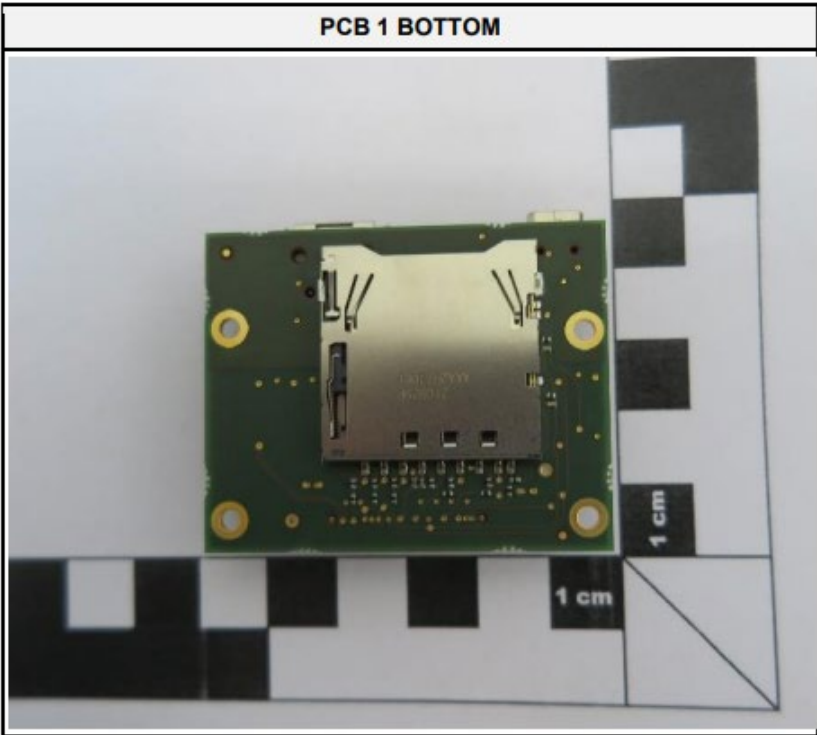

Leica Geosystems AG  
FCC ID: RFD-GR50BT  
GNSS Reference Server with BT

Photos – Equipment Internal

Leica Geosystems AG  
FCC ID: RFD-GR50BT  
GNSS Reference Server with BT

PCB 5 TOP: Detail no Shields

PCB 5 BOTTOM: Detail no Shields