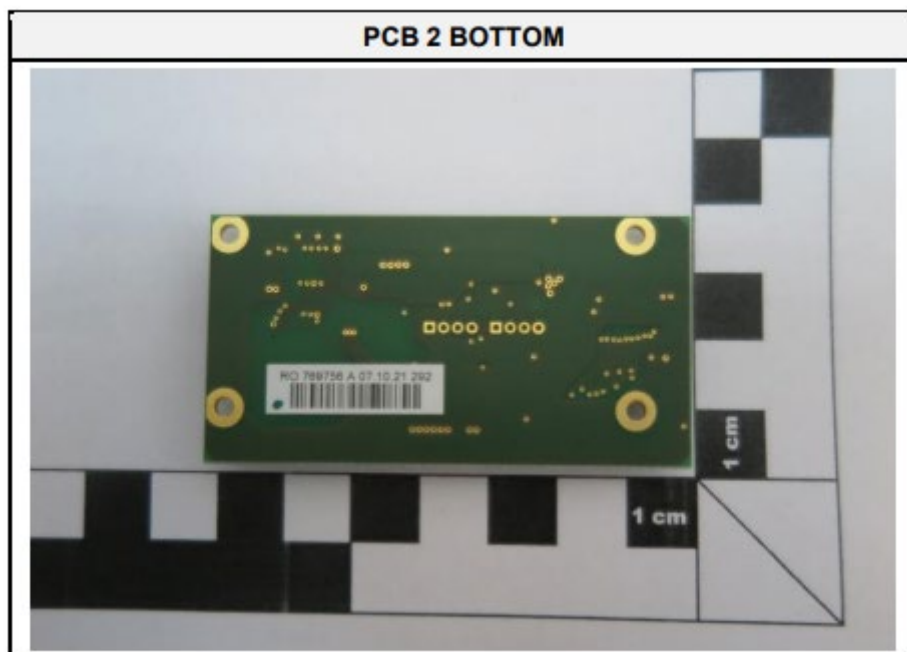

Leica Geosystems AG  
FCC ID: RFD-GR50BT  
GNSS Reference Server with BT

Photos – Equipment Internal

Leica Geosystems AG  
FCC ID: RFD-GR50BT  
GNSS Reference Server with BT

PCB 5 TOP: Detail no Shields

PCB 5 BOTTOM: Detail no Shields