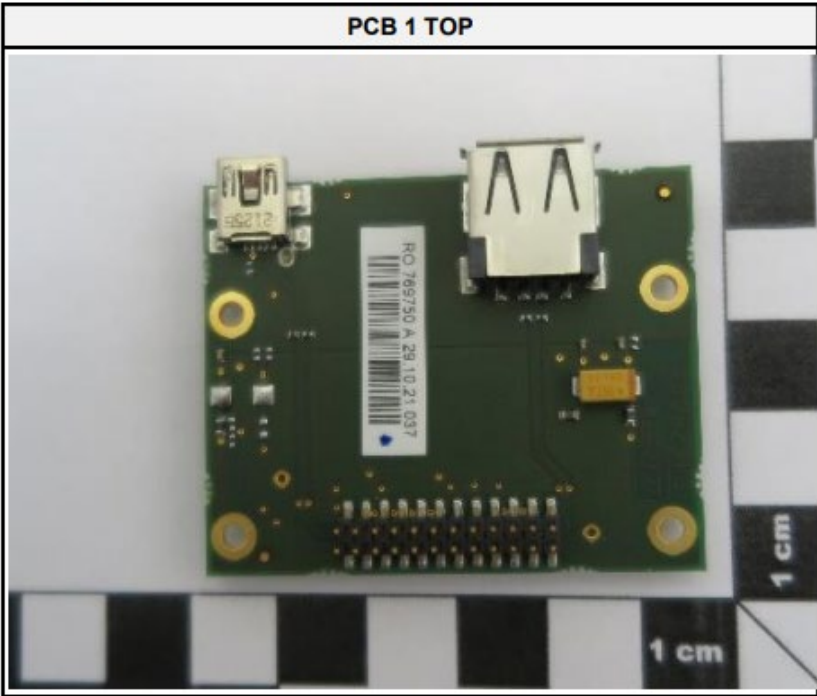

Leica Geosystems AG  
FCC ID: RFD-GR50BT  
GNSS Reference Server with BT

Photos – Equipment Internal

Leica Geosystems AG  
FCC ID: RFD-GR50BT  
GNSS Reference Server with BT

PCB 5 TOP: Detail no Shields

PCB 5 BOTTOM: Detail no Shields