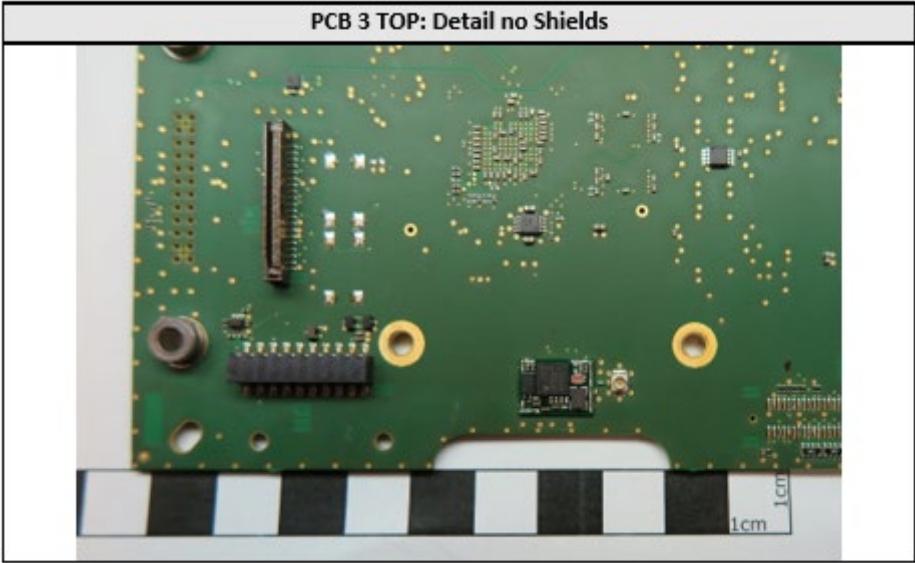

Leica Geosystems AG  
FCC ID: RFD-GR50BT  
GNSS Reference Server with BT

Photos – Equipment Internal

Leica Geosystems AG  
FCC ID: RFD-GR50BT  
GNSS Reference Server with BT

PCB 5 TOP: Detail no Shields

PCB 5 BOTTOM: Detail no Shields