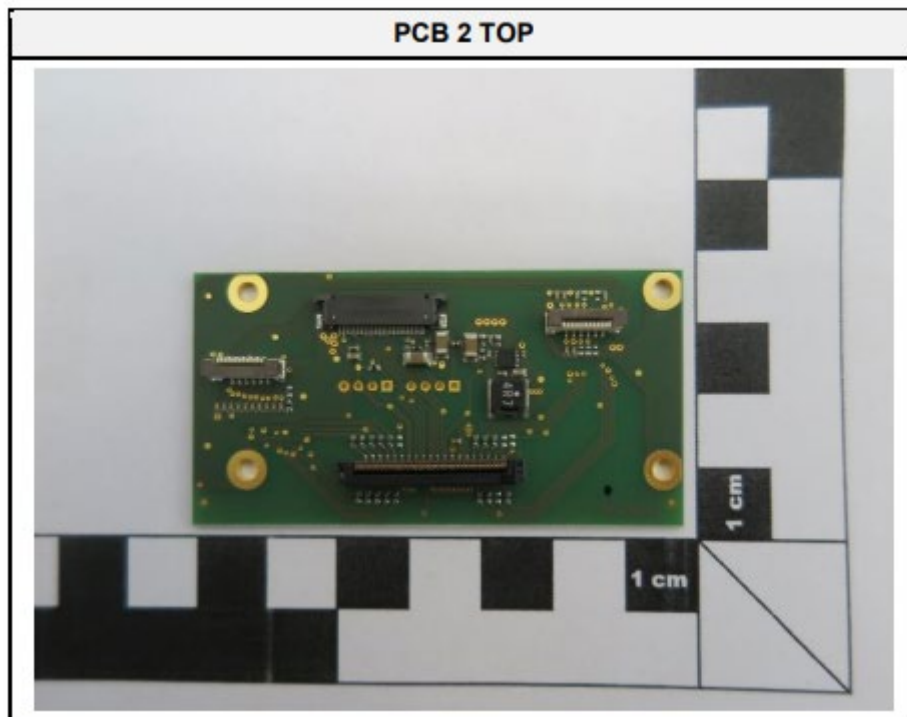

Leica Geosystems AG  
FCC ID: RFD-GR50BT  
GNSS Reference Server with BT

Photos – Equipment Internal

Leica Geosystems AG  
FCC ID: RFD-GR50BT  
GNSS Reference Server with BT

PCB 5 TOP: Detail no Shields

PCB 5 BOTTOM: Detail no Shields