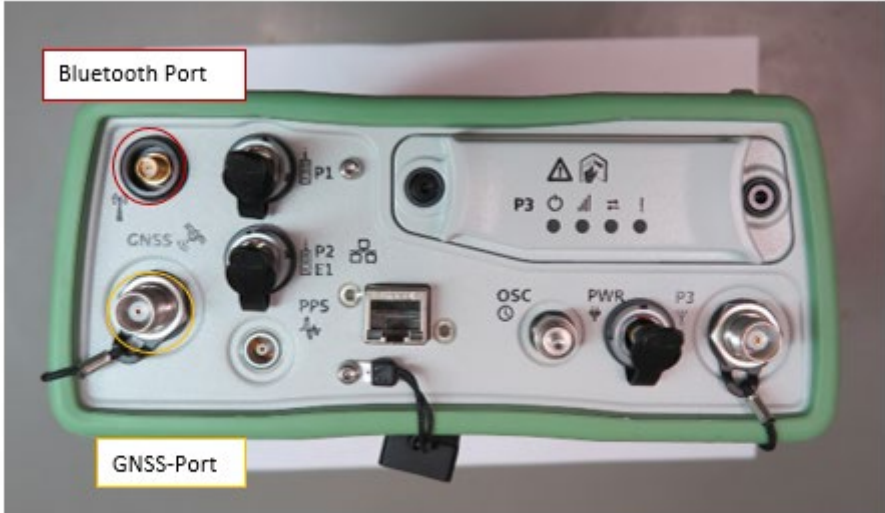

Leica Geosystems AG
FCC ID: RFD-GR50BT
GNSS Reference Server with BT

Front

Back

Leica Geosystems AG
FCC ID: RFD-GR50BT
GNSS Reference Server with BT

Sides

Additional Fotos

Front

Back

Leica Geosystems AG
FCC ID: RFD-GR50BT
GNSS Reference Server with BT

Sides

Leica Geosystems AG
FCC ID: RFD-GR50BT
GNSS Reference Server with BT