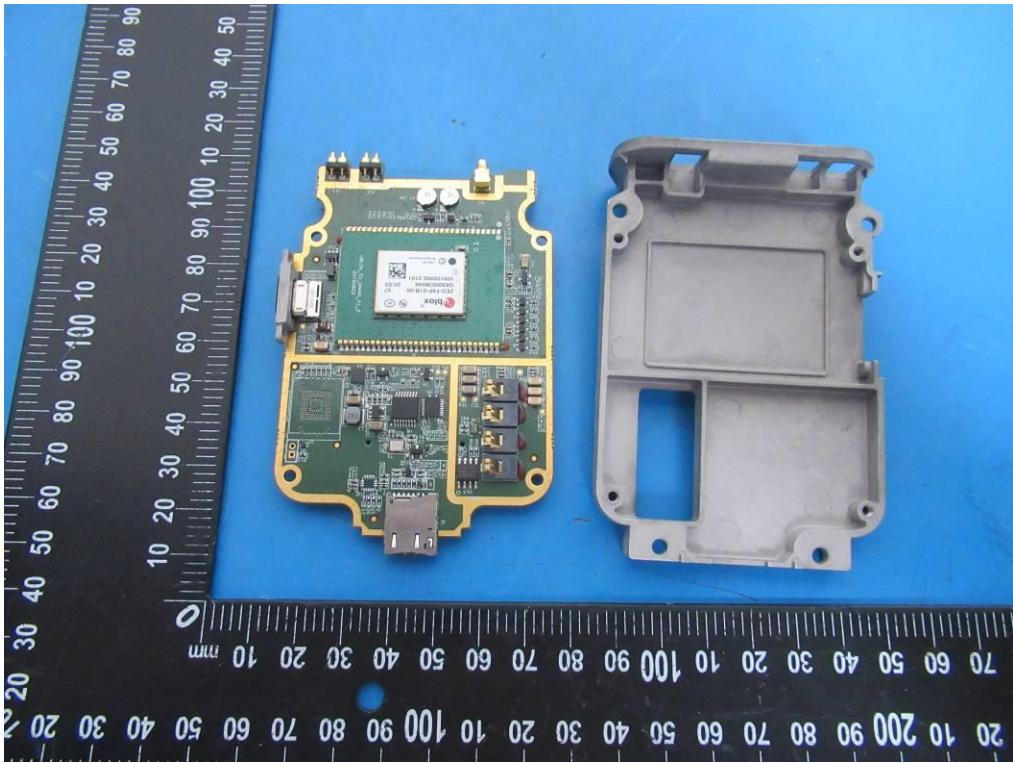

EUT View

EUT View