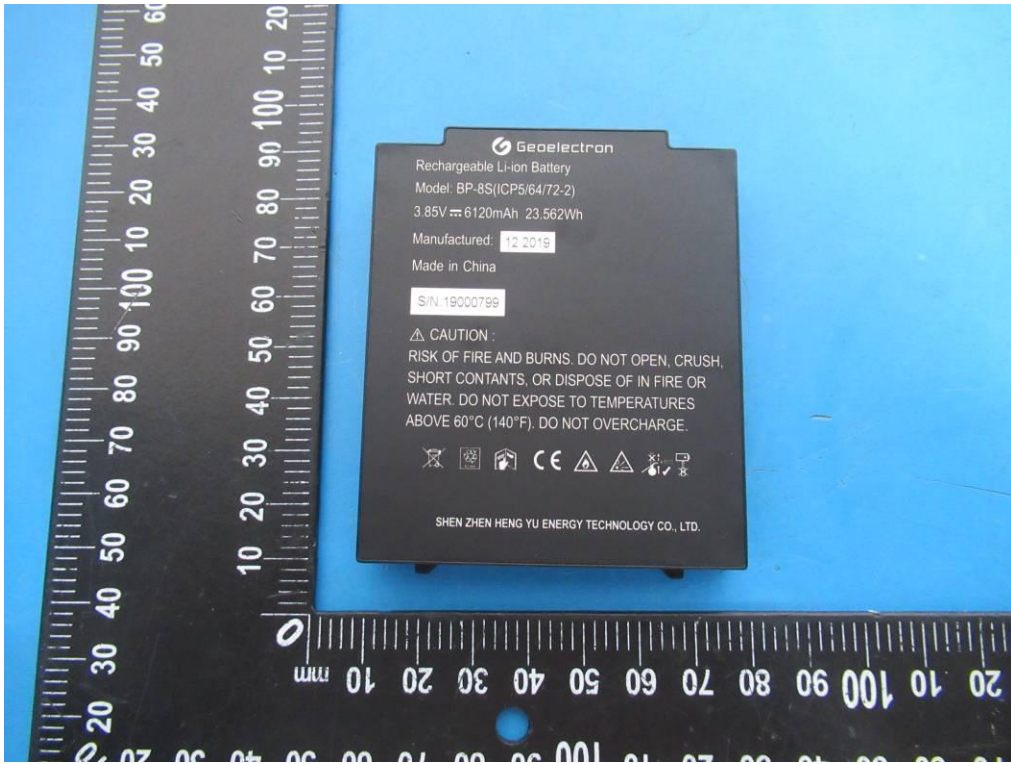

FCC ID: RFD-FLX100

IC: 3177A-FLX100

Internal photos

EUT View

EUT View

EUT View

EUT View

EUT View