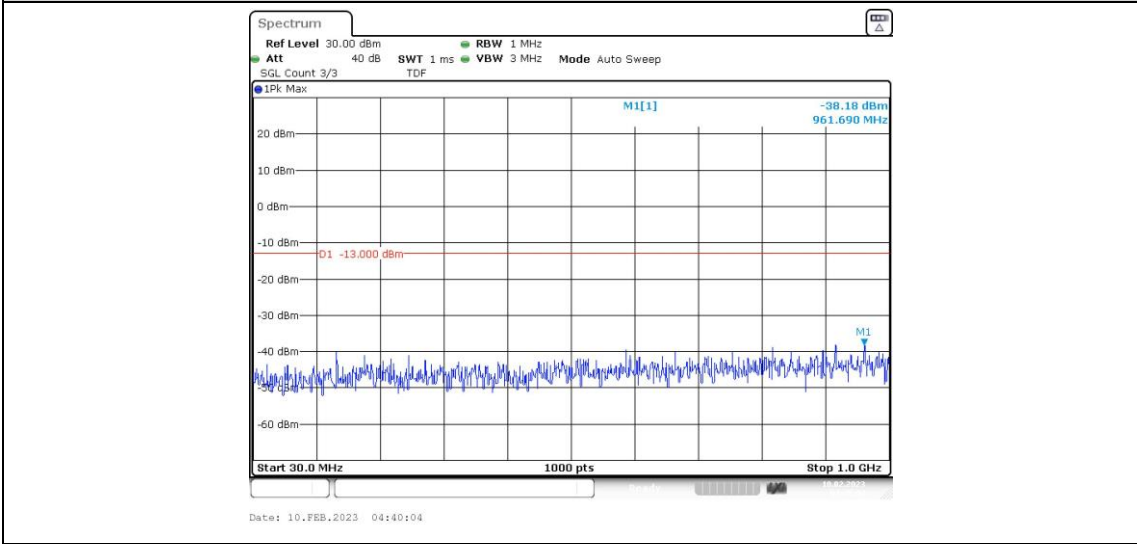

Band4-15MHz-16QAM-20175-1RB#0-Range1:30~1000MHz