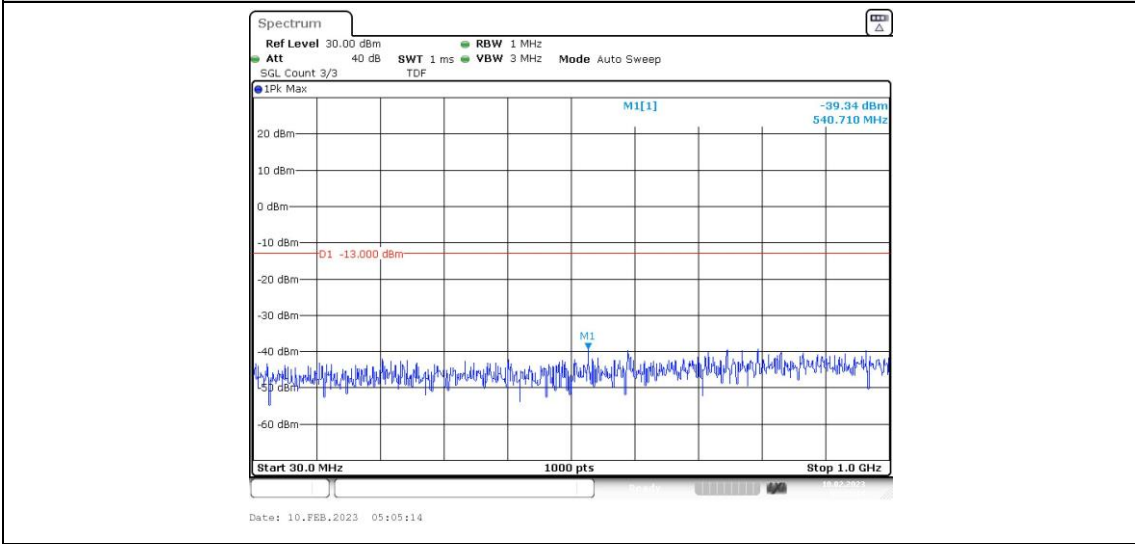

Band4-20MHz-QPSK-20175-1RB#0-Range1:30~1000MHz