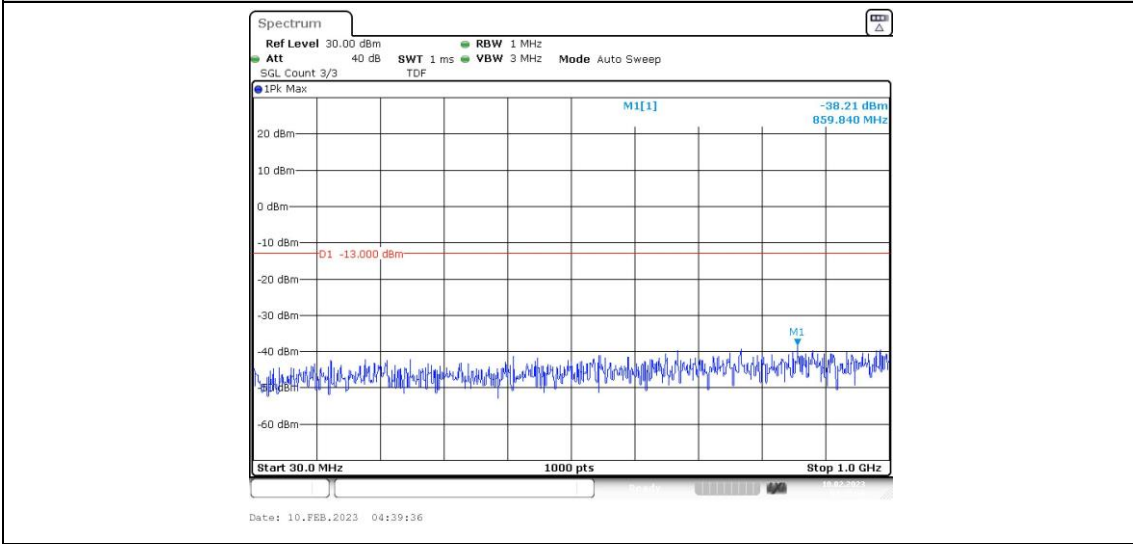

Band4-15MHz-QPSK-20175-1RB#0-Range1:30~1000MHz