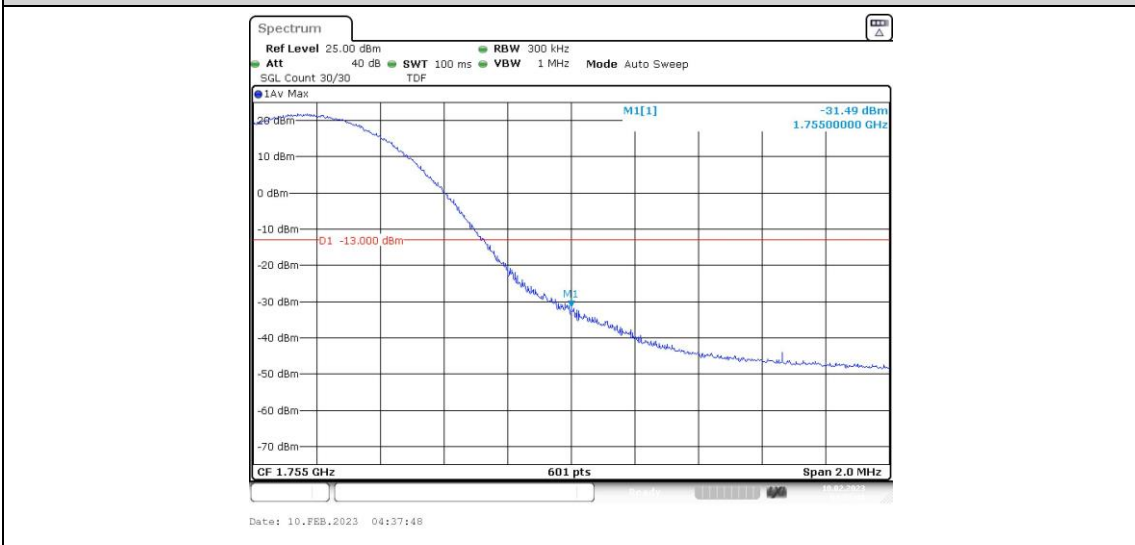

Band4-15MHz-16QAM-20025-1RB#74

Band4-15MHz-16QAM-20025-75RB#0

Band4-15MHz-16QAM-20325-1RB#0

Band4-15MHz-16QAM-20325-1RB#74

Band4-15MHz-16QAM-20325-75RB#0

Band4-20MHz-QPSK-20050-1RB#0

Band4-20MHz-QPSK-20050-1RB#99