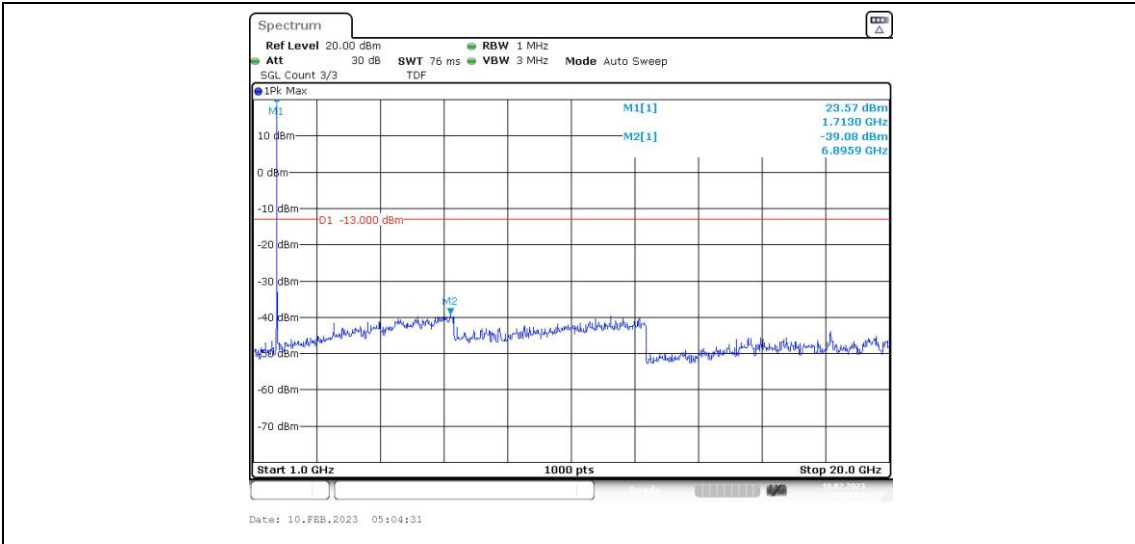

Band4-20MHz-QPSK-20050-1RB#0-Range2:1000~20000MHz