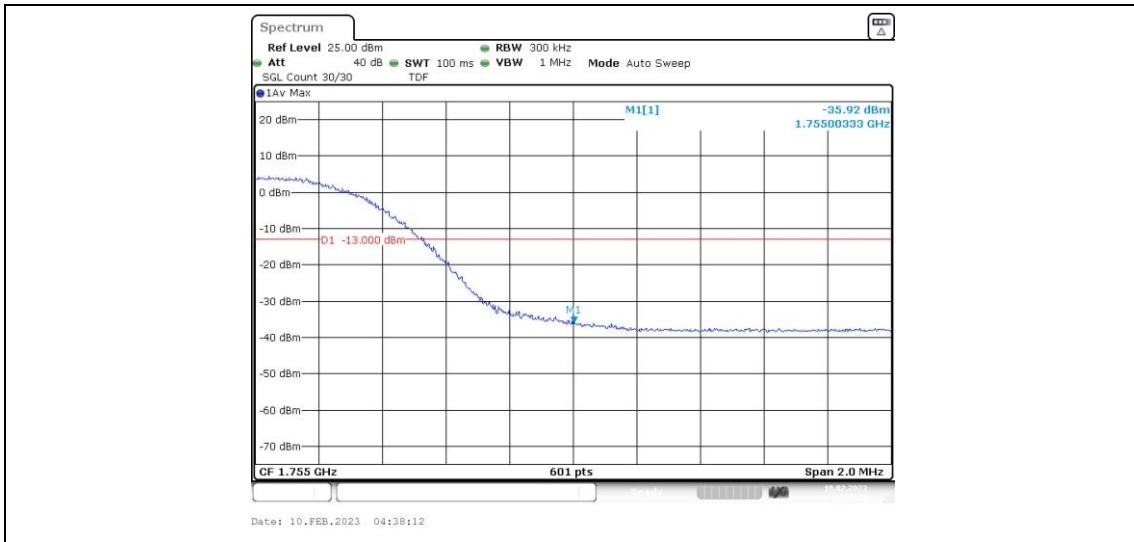

Band4-15MHz-16QAM-20025-1RB#74

Band4-15MHz-16QAM-20025-75RB#0

Band4-15MHz-16QAM-20325-1RB#0

Band4-15MHz-16QAM-20325-1RB#74

Band4-15MHz-16QAM-20325-75RB#0

Band4-20MHz-QPSK-20050-1RB#0

Band4-20MHz-QPSK-20050-1RB#99