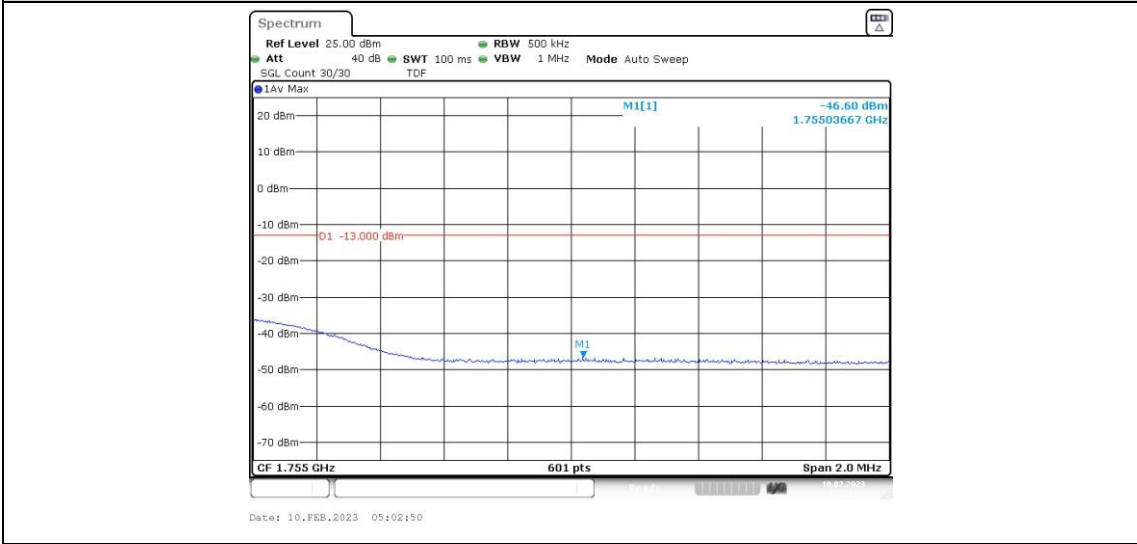

Band4-20MHz-QPSK-20300-1RB#0