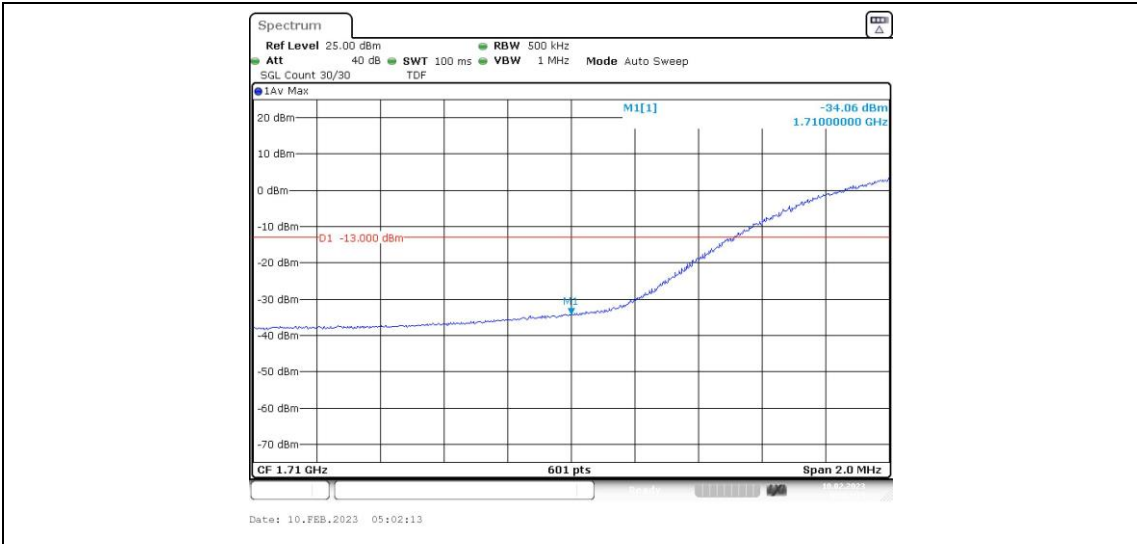

Band4-20MHz-QPSK-20050-100RB#0