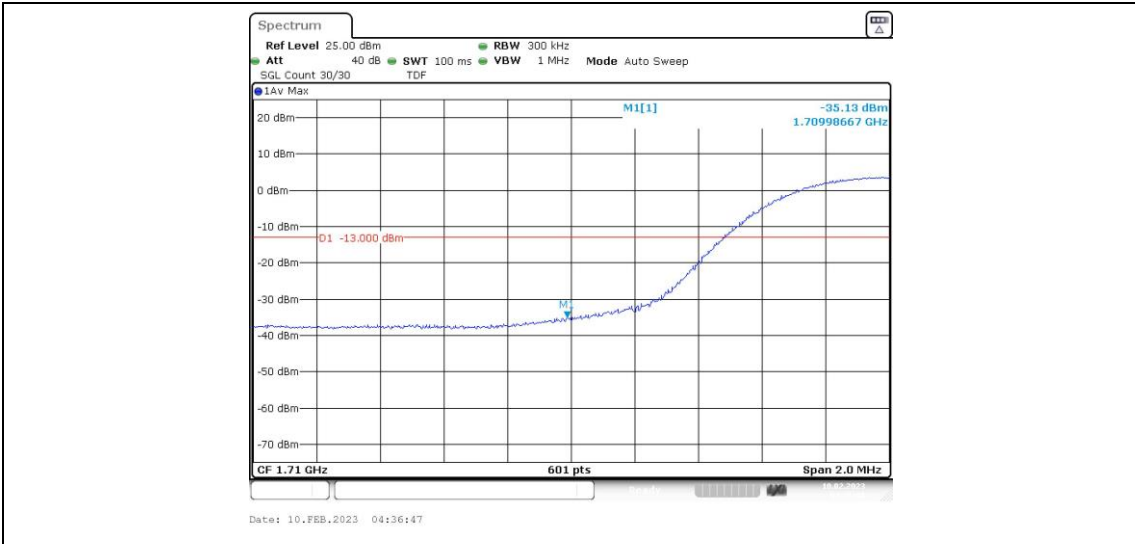

Band4-15MHz-16QAM-20025-75RB#0