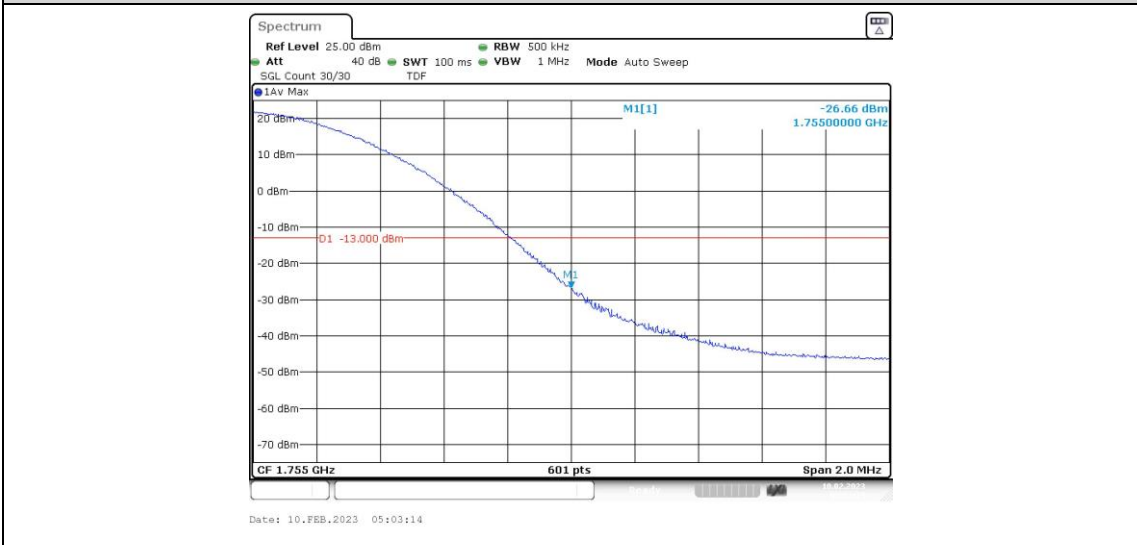

Band4-20MHz-QPSK-20300-1RB#99