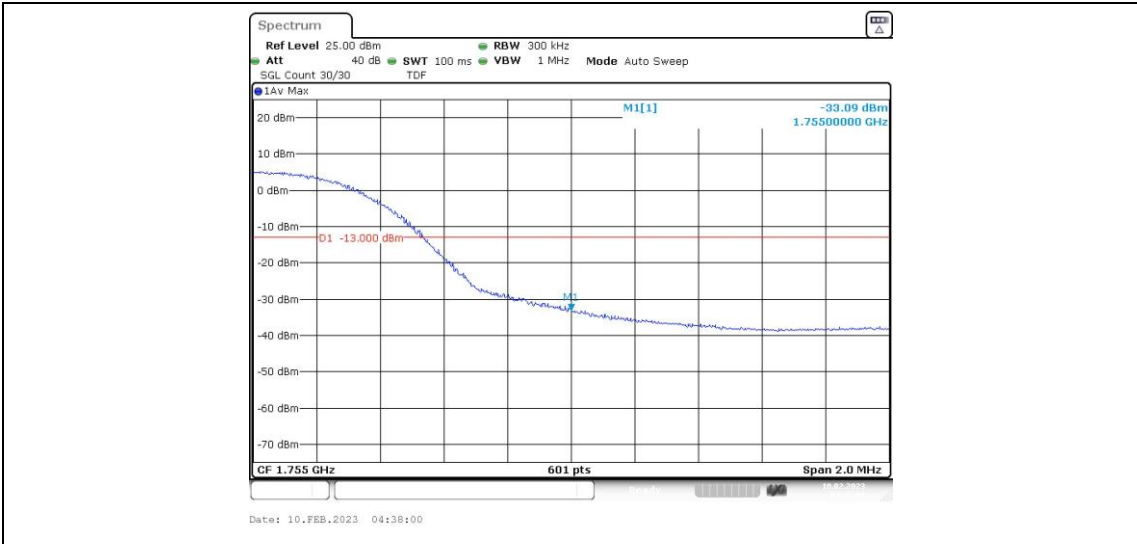

Band4-15MHz-QPSK-20025-1RB#0

Band4-15MHz-QPSK-20025-1RB#74

Band4-15MHz-QPSK-20025-75RB#0

Band4-15MHz-QPSK-20325-1RB#0

Band4-15MHz-QPSK-20325-1RB#74

Band4-15MHz-QPSK-20325-75RB#0

Band4-15MHz-16QAM-20025-1RB#0