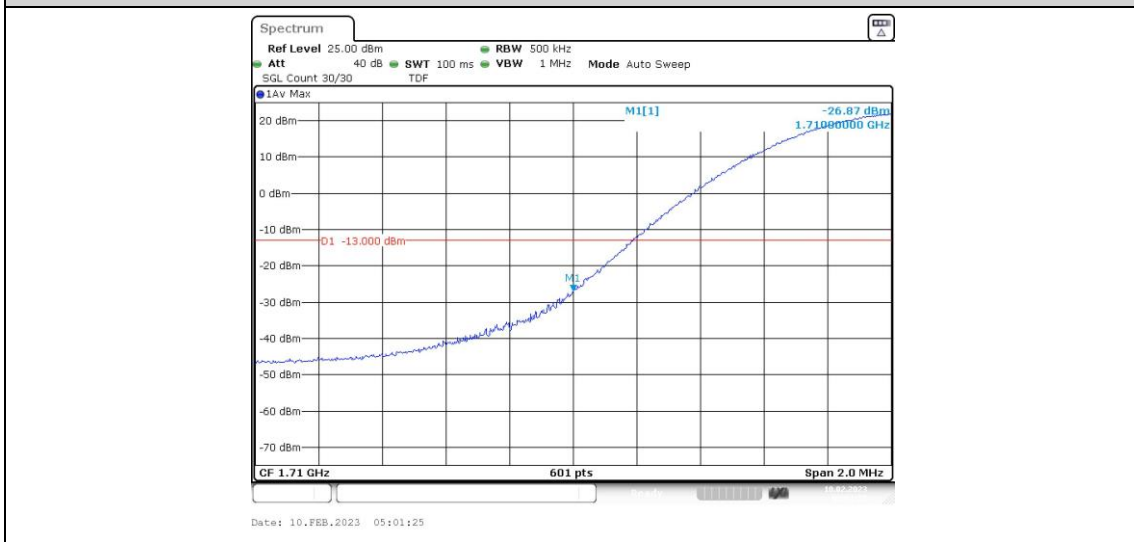

Band4-15MHz-16QAM-20025-1RB#74

Band4-15MHz-16QAM-20025-75RB#0

Band4-15MHz-16QAM-20325-1RB#0

Band4-15MHz-16QAM-20325-1RB#74

Band4-15MHz-16QAM-20325-75RB#0

Band4-20MHz-QPSK-20050-1RB#0

Band4-20MHz-QPSK-20050-1RB#99