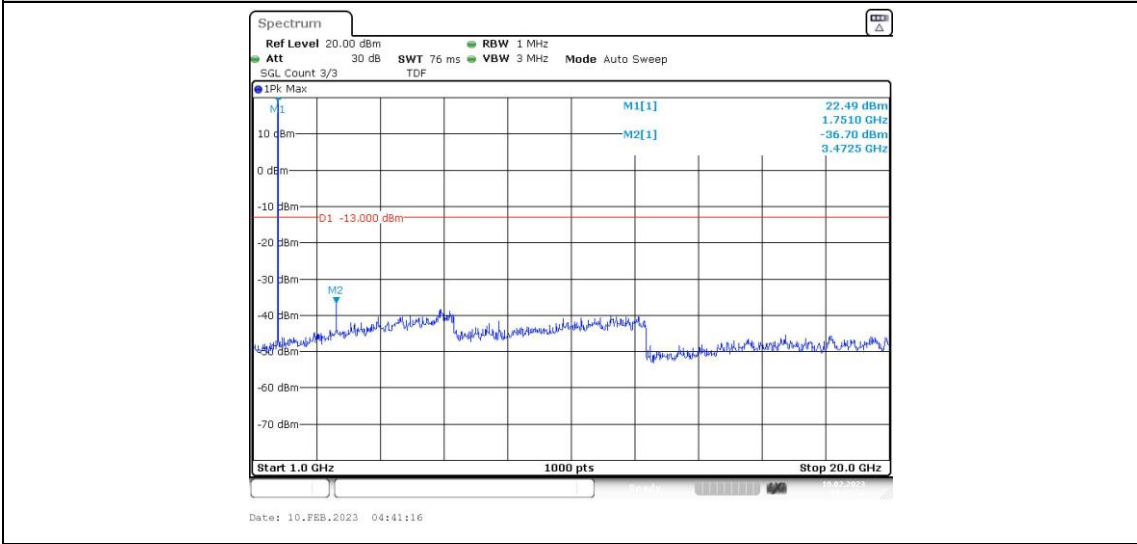

Band4-15MHz-16QAM-20025-1RB#0-Range2:1000~20000MHz

Band4-15MHz-16QAM-20175-1RB#0-Range1:30~1000MHz

Band4-15MHz-16QAM-20175-1RB#0-Range2:1000~20000MHz

Band4-15MHz-16QAM-20325-1RB#0-Range1:30~1000MHz

Band4-15MHz-16QAM-20325-1RB#0-Range2:1000~20000MHz