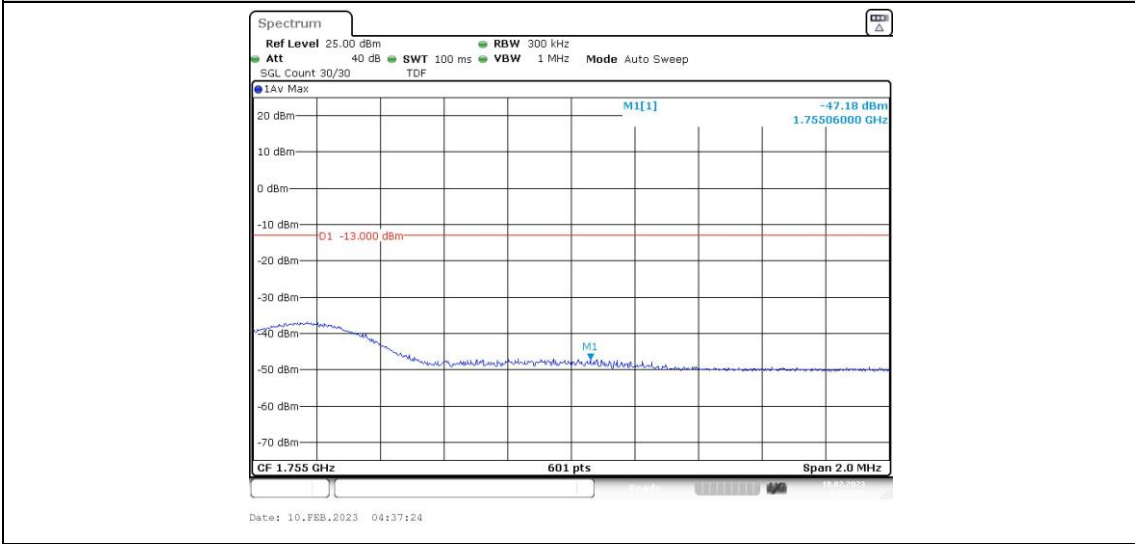

Band4-15MHz-16QAM-20325-1RB#0