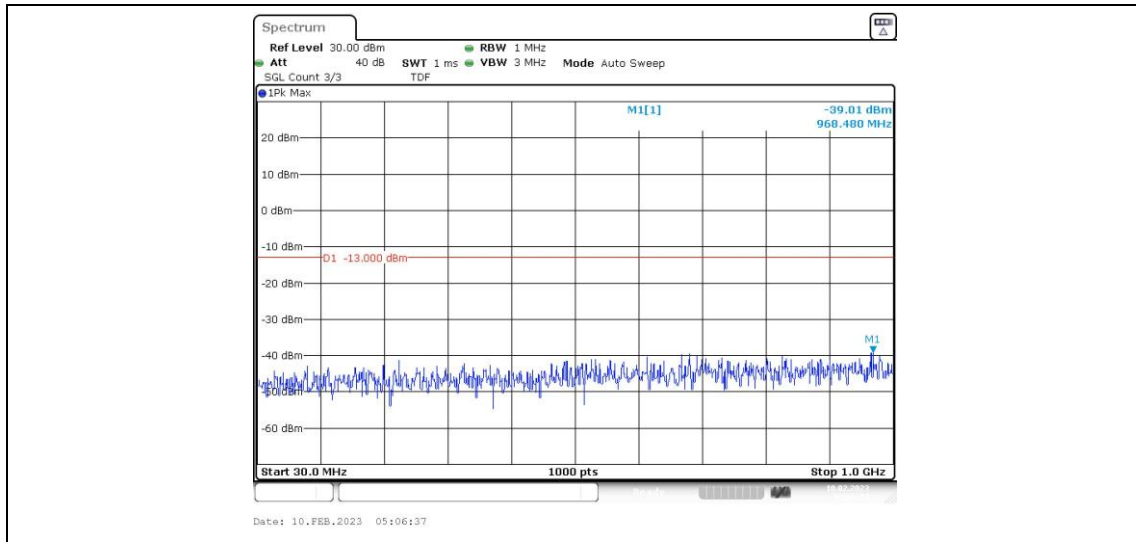

Band4-20MHz-16QAM-20300-1RB#0-Range1:30~1000MHz