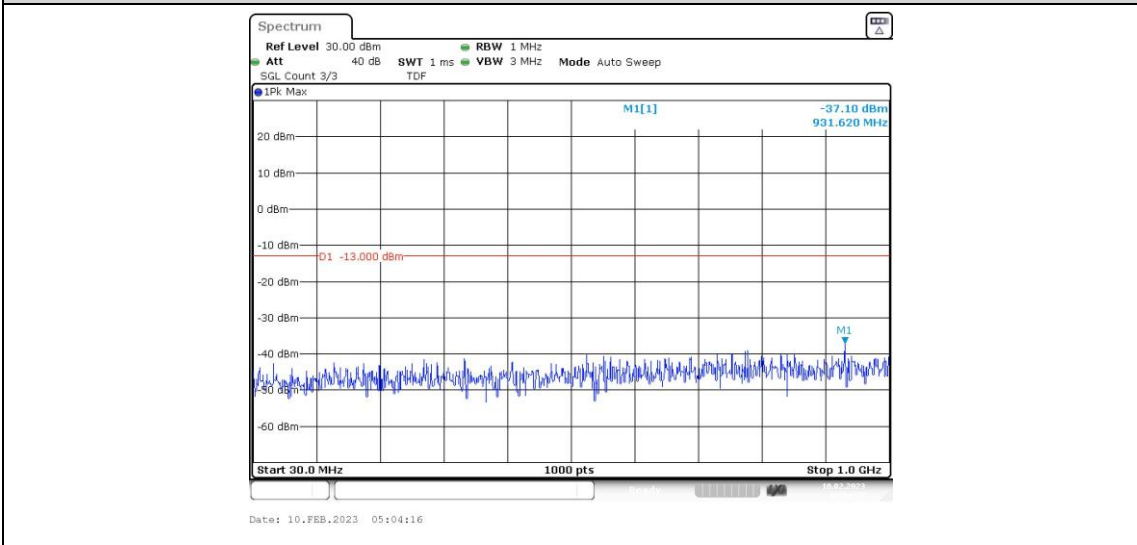

Band4-20MHz-QPSK-20050-1RB#0-Range1:30~1000MHz