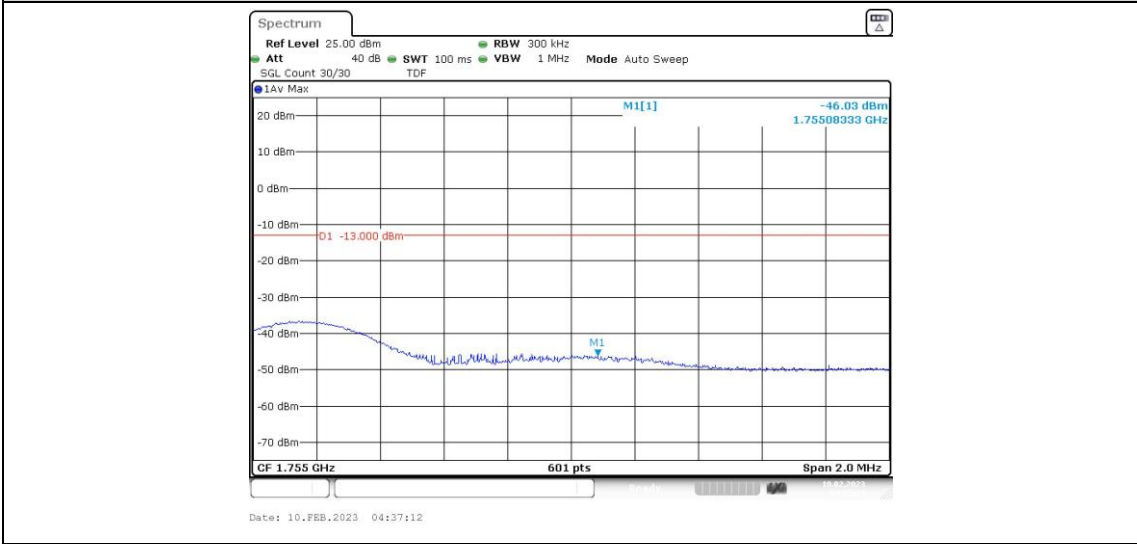

Band4-15MHz-QPSK-20025-1RB#0

Band4-15MHz-QPSK-20025-1RB#74

Band4-15MHz-QPSK-20025-75RB#0

Band4-15MHz-QPSK-20325-1RB#0

Band4-15MHz-QPSK-20325-1RB#74

Band4-15MHz-QPSK-20325-75RB#0

Band4-15MHz-16QAM-20025-1RB#0