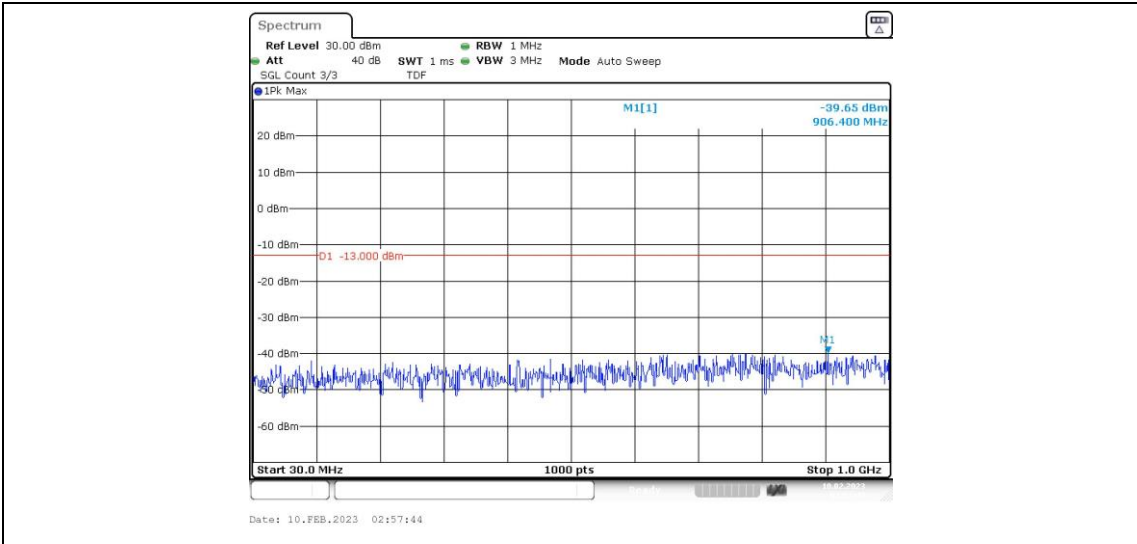

Band4-1.4MHz-16QAM-20393-1RB#0-Range1:30~1000MHz