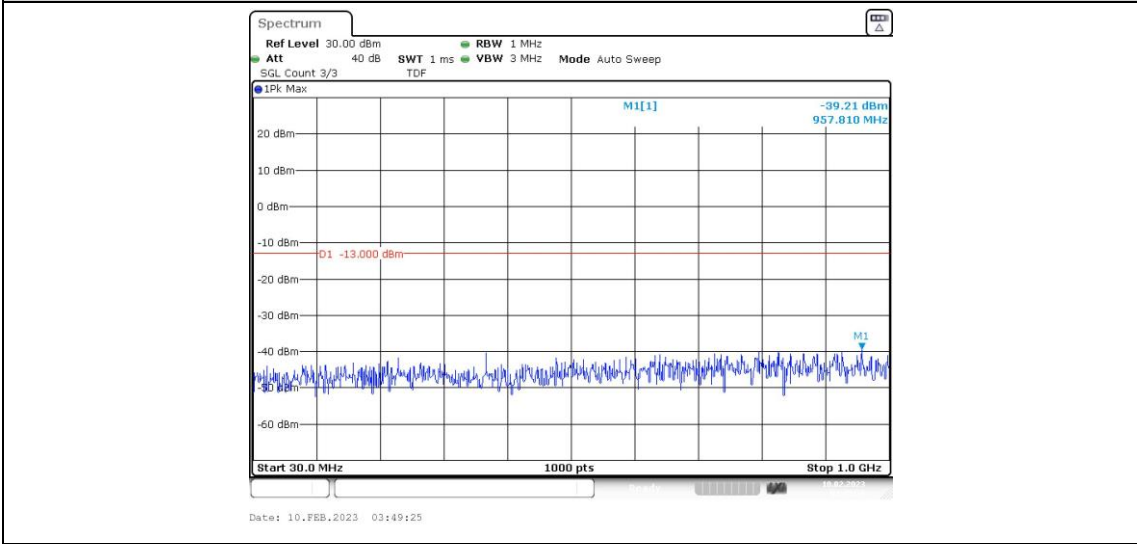

Band4-5MHz-16QAM-20175-1RB#0-Range1:30~1000MHz