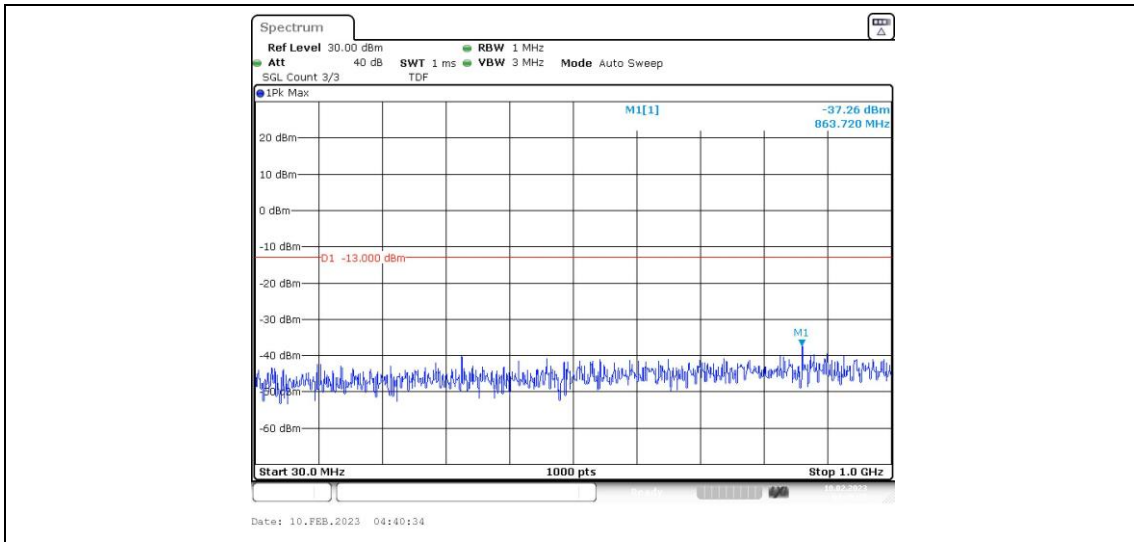

Band4-15MHz-QPSK-20325-1RB#0-Range1:30~1000MHz