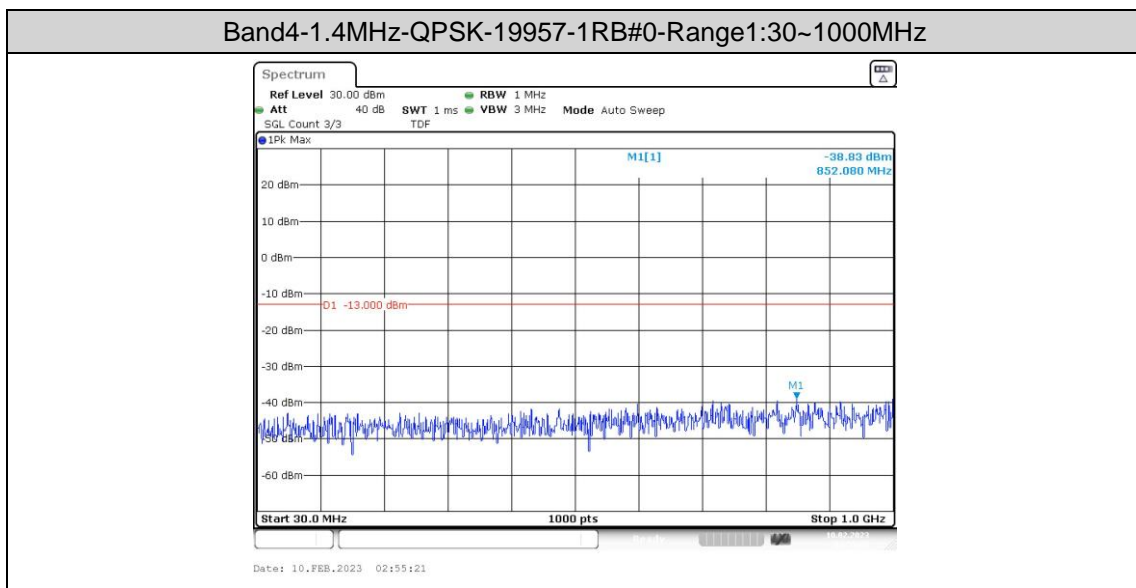

Band 4	15MHz	16QAM	20325	1RB#0	Range2:1000~20000M Hz	-36.7	PAS S
Band 4	20MHz	QPSK	20050	1RB#0	Range1:30~1000MHz	-37.1	PAS S
Band 4	20MHz	QPSK	20050	1RB#0	Range2:1000~20000M Hz	-39.08	PAS S
Band 4	20MHz	QPSK	20175	1RB#0	Range1:30~1000MHz	-39.34	PAS S
Band 4	20MHz	QPSK	20175	1RB#0	Range2:1000~20000M Hz	-38.65	PAS S
Band 4	20MHz	QPSK	20300	1RB#0	Range1:30~1000MHz	-39.21	PAS S
Band 4	20MHz	QPSK	20300	1RB#0	Range2:1000~20000M Hz	-37.62	PAS S
Band 4	20MHz	16QAM	20050	1RB#0	Range1:30~1000MHz	-39.29	PAS S
Band 4	20MHz	16QAM	20050	1RB#0	Range2:1000~20000M Hz	-37.92	PAS S
Band 4	20MHz	16QAM	20175	1RB#0	Range1:30~1000MHz	-38.87	PAS S
Band 4	20MHz	16QAM	20175	1RB#0	Range2:1000~20000M Hz	-39.18	PAS S
Band 4	20MHz	16QAM	20300	1RB#0	Range1:30~1000MHz	-39.01	PAS S
Band 4	20MHz	16QAM	20300	1RB#0	Range2:1000~20000M Hz	-38.37	PAS S

Test Graphs