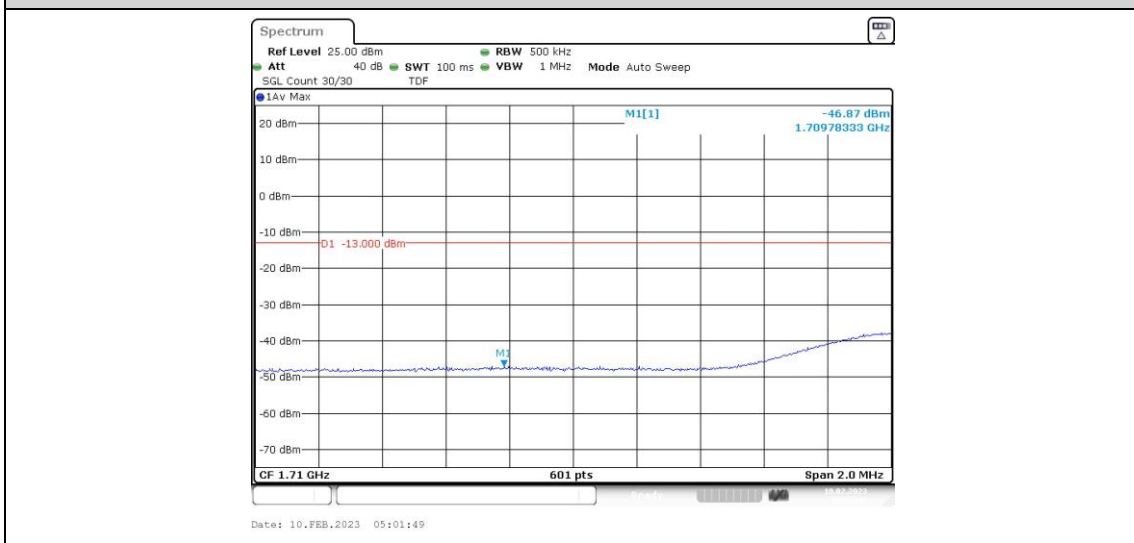

Band4-15MHz-16QAM-20025-1RB#74

Band4-15MHz-16QAM-20025-75RB#0

Band4-15MHz-16QAM-20325-1RB#0

Band4-15MHz-16QAM-20325-1RB#74

Band4-15MHz-16QAM-20325-75RB#0

Band4-20MHz-QPSK-20050-1RB#0

Band4-20MHz-QPSK-20050-1RB#99