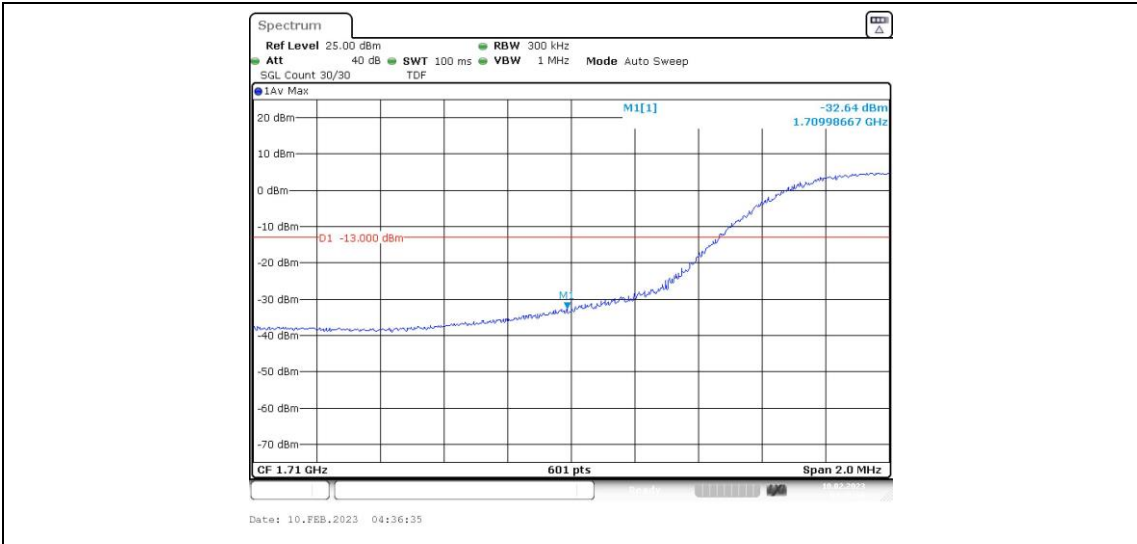

Band4-15MHz-QPSK-20025-1RB#0

Band4-15MHz-QPSK-20025-1RB#74

Band4-15MHz-QPSK-20025-75RB#0

Band4-15MHz-QPSK-20325-1RB#0

Band4-15MHz-QPSK-20325-1RB#74

Band4-15MHz-QPSK-20325-75RB#0

Band4-15MHz-16QAM-20025-1RB#0