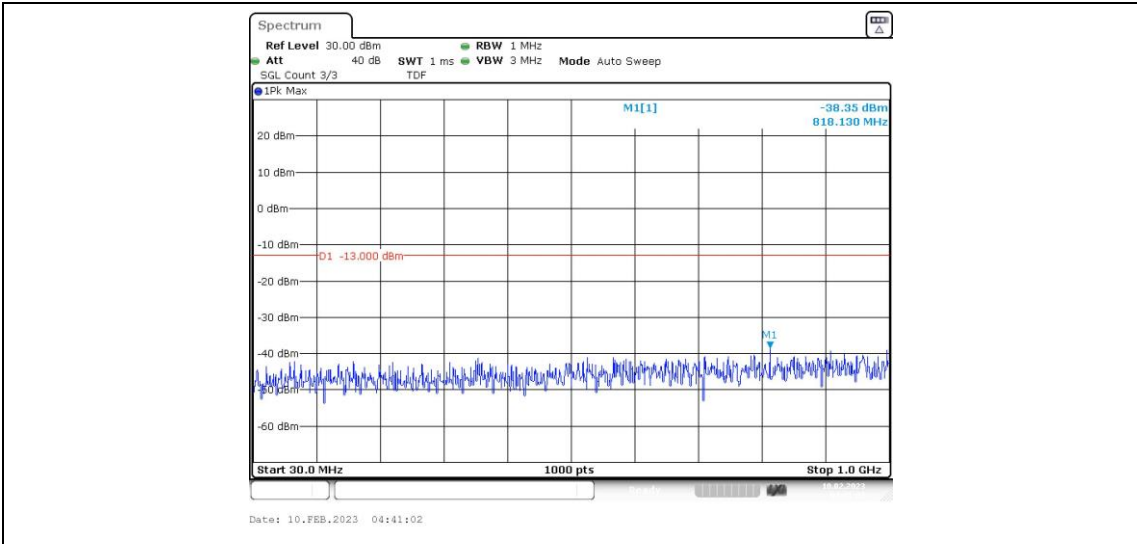

Band4-15MHz-16QAM-20025-1RB#0-Range2:1000~20000MHz

Band4-15MHz-16QAM-20175-1RB#0-Range1:30~1000MHz

Band4-15MHz-16QAM-20175-1RB#0-Range2:1000~20000MHz

Band4-15MHz-16QAM-20325-1RB#0-Range1:30~1000MHz

Band4-15MHz-16QAM-20325-1RB#0-Range2:1000~20000MHz