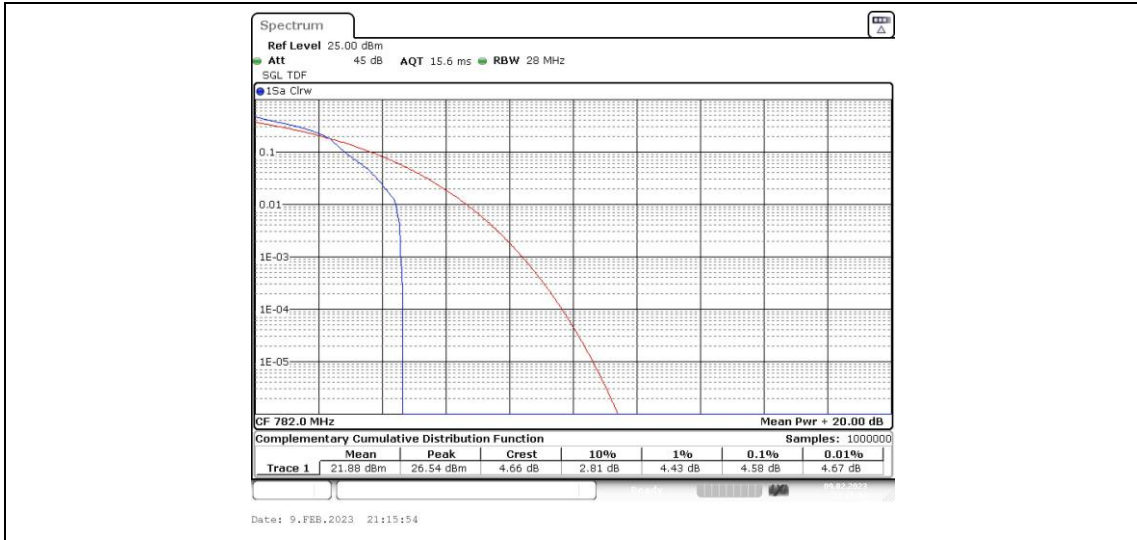

Band13-5MHz-16QAM-23255-1RB#0

Band13-5MHz-16QAM-23255-25RB#0

Band13-10MHz-QPSK-23230-1RB#0

Band13-10MHz-QPSK-23230-50RB#0

Band13-10MHz-16QAM-23230-1RB#0

Band13-10MHz-16QAM-23230-50RB#0

Appendix C: 26dB Bandwidth and Occupied Bandwidth