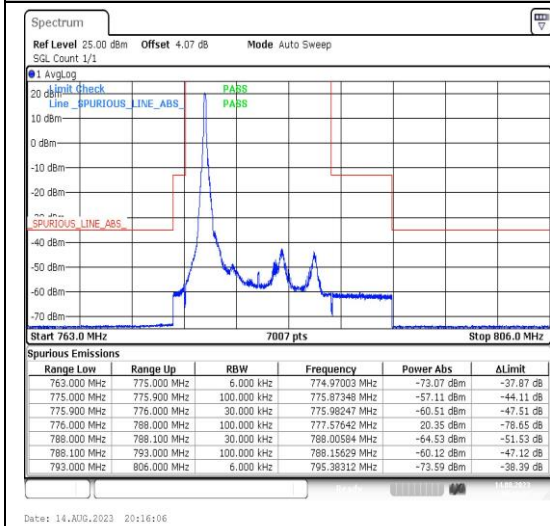

Band13_5MHz_QPSK_23255_25RB#0