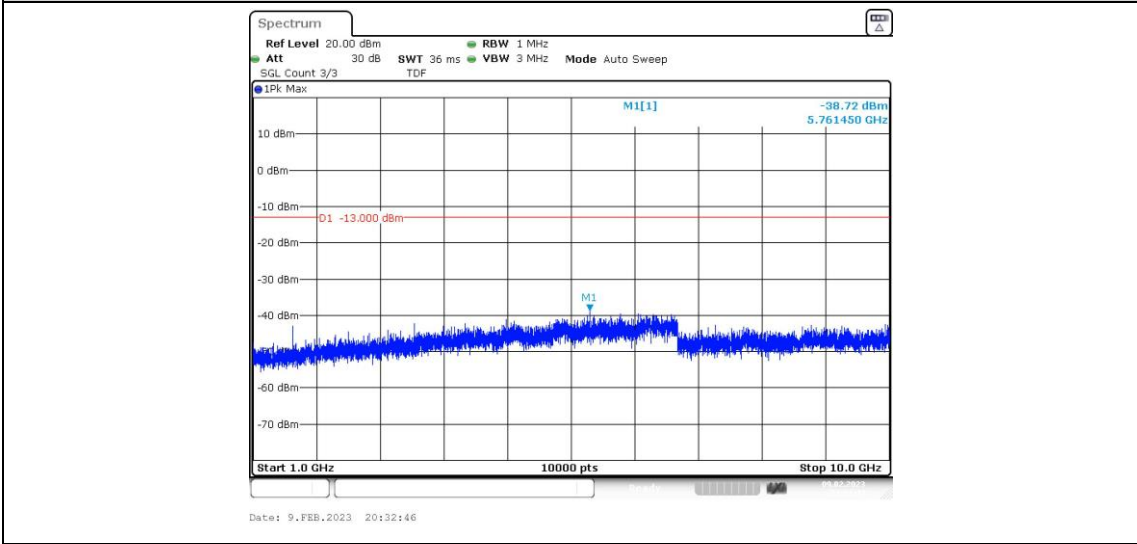

Band13-5MHz-QPSK-23230-1RB#0-Range2:1000~10000MHz