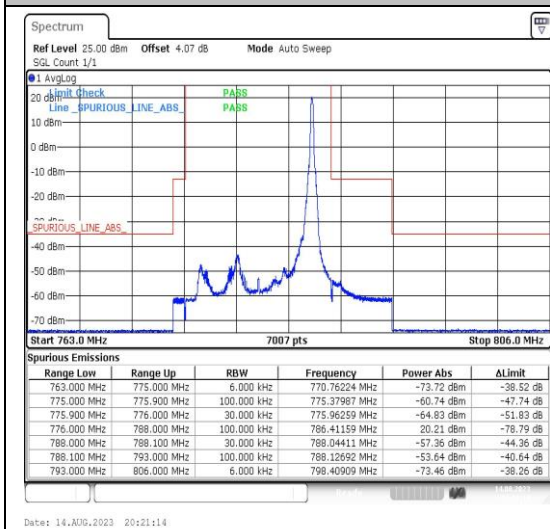

Band13_10MHz_QPSK_23230_1RB#0