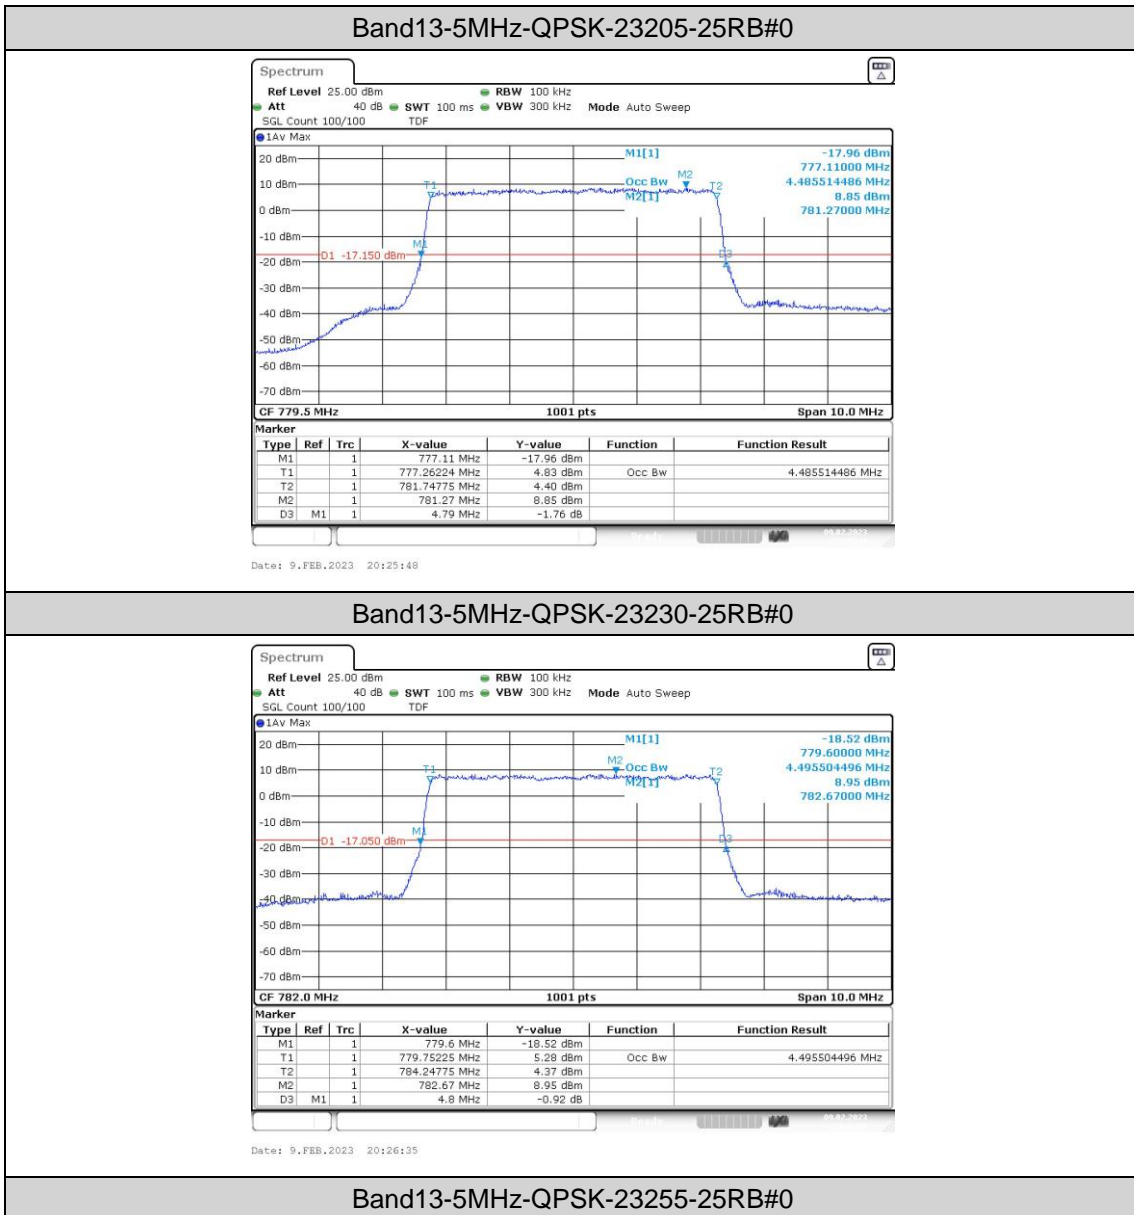

Test Graphs