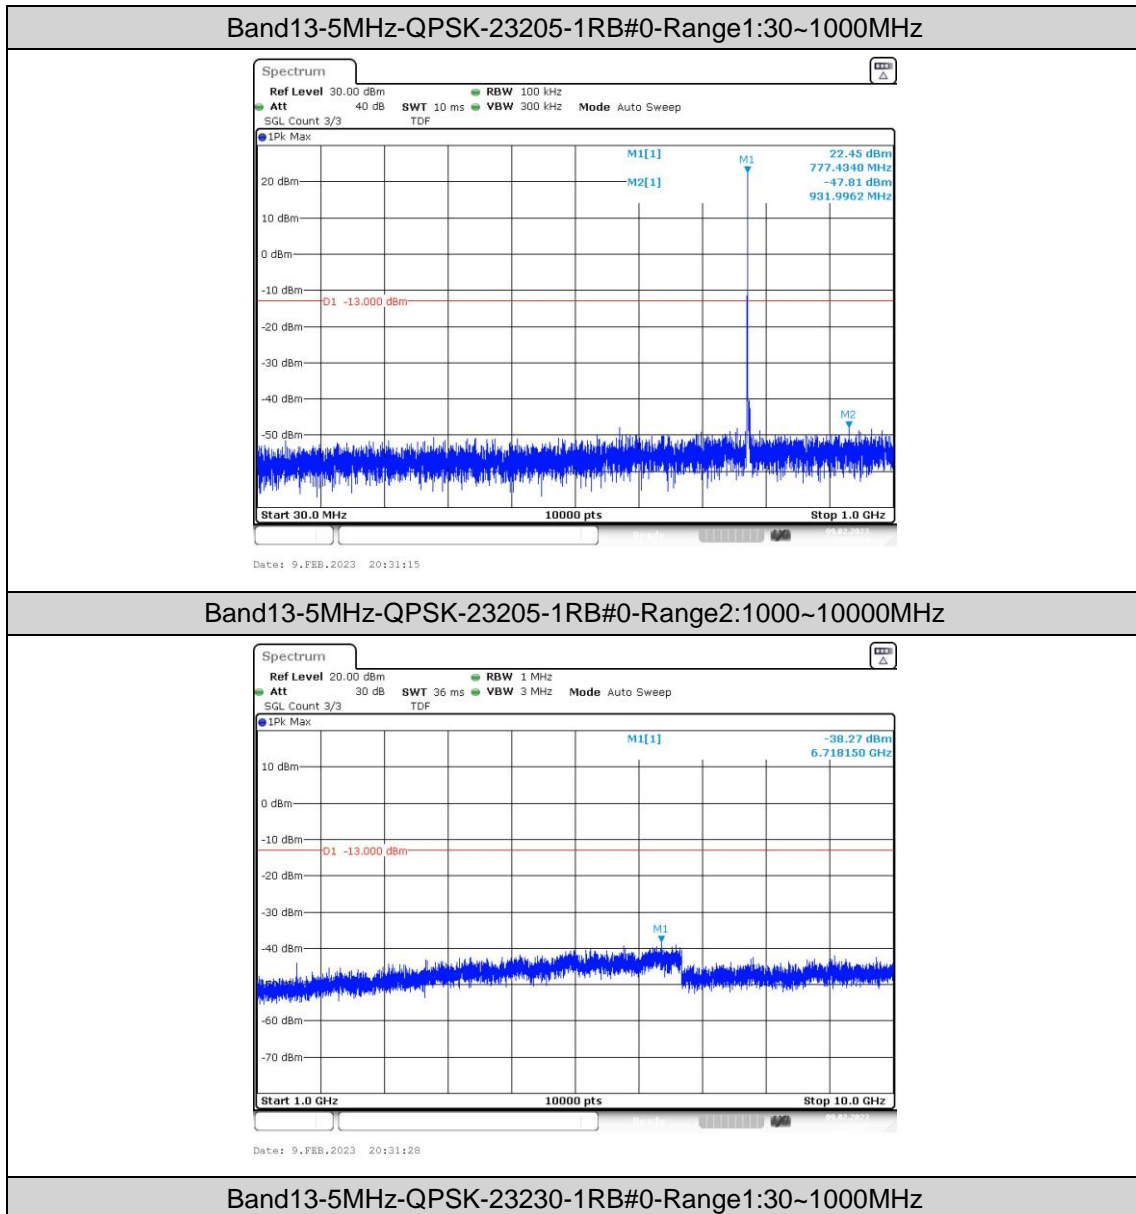

Test Graphs