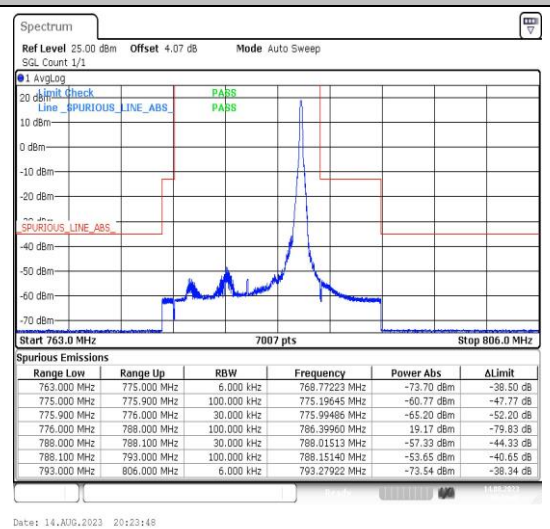

Band13_5MHz_16QAM_23255_25RB#0

Band13_10MHz_QPSK_23230_1RB#0

Band13_10MHz_16QAM_23230_1RB#0

Band13_10MHz_QPSK_23230_1RB#49

Band13_10MHz_16QAM_23230_1RB#49

Appendix E: Conducted Spurious Emission

Test Result