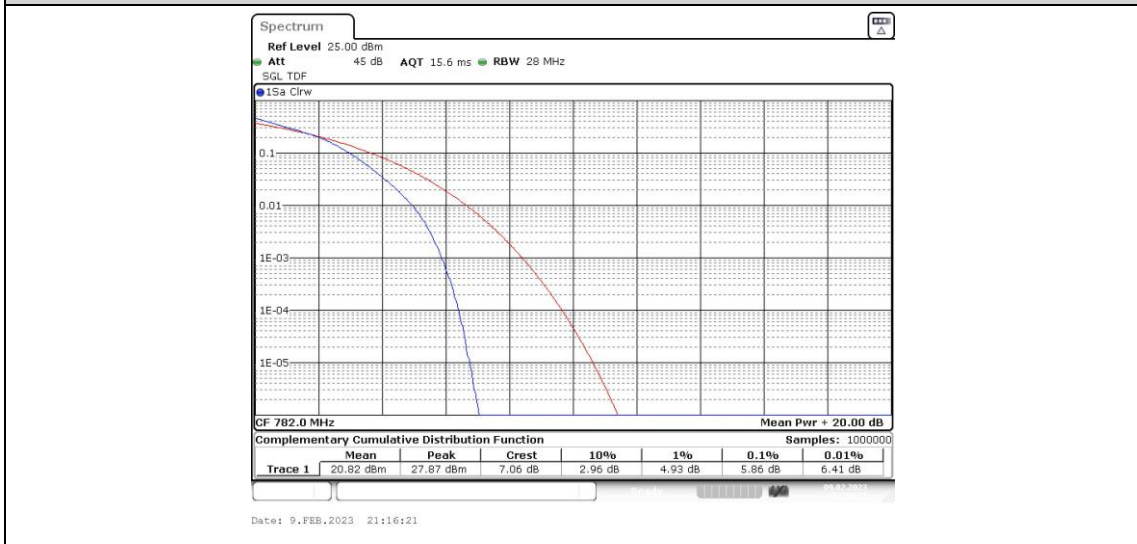

Band13-5MHz-16QAM-23255-1RB#0

Band13-5MHz-16QAM-23255-25RB#0

Band13-10MHz-QPSK-23230-1RB#0

Band13-10MHz-QPSK-23230-50RB#0

Band13-10MHz-16QAM-23230-1RB#0

Band13-10MHz-16QAM-23230-50RB#0

Appendix C: 26dB Bandwidth and Occupied Bandwidth