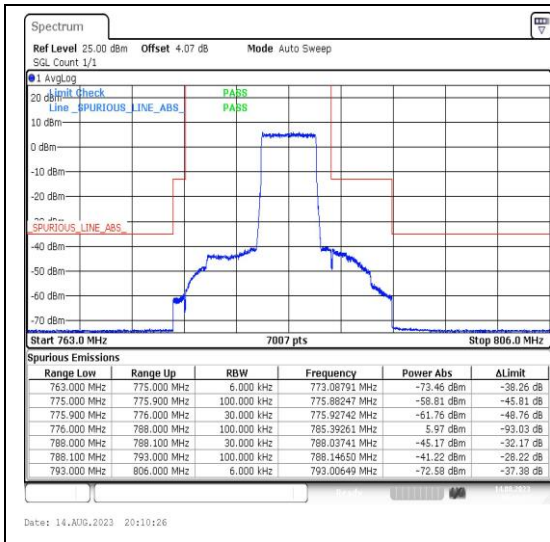

Test Graphs

Band13_5MHz_QPSK_23205_25RB#0

Band13_5MHz_16QAM_23205_25RB#0

Band13_5MHz_QPSK_23255_1RB#0

Band13_5MHz_16QAM_23255_1RB#0

Band13_5MHz_QPSK_23255_1RB#24

Band13_5MHz_16QAM_23255_1RB#24

Band13_5MHz_QPSK_23255_25RB#0