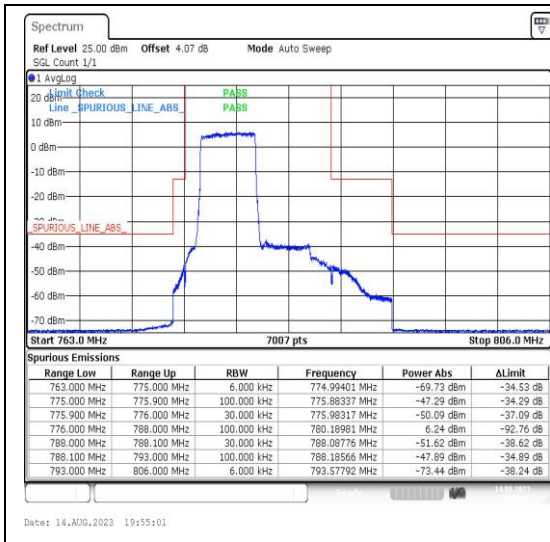

Test Result

Band	Bandwidth	Modulation	Channel	RB Configuration	Occupied Bandwidth (MHz)	26dB Bandwidth (MHz)	Verdict
Band13	5MHz	QPSK	23205	25RB#0	4.486	4.79	PASS
Band13	5MHz	QPSK	23230	25RB#0	4.496	4.80	PASS
Band13	5MHz	QPSK	23255	25RB#0	4.496	4.78	PASS
Band13	5MHz	16QAM	23205	25RB#0	4.496	4.78	PASS
Band13	5MHz	16QAM	23230	25RB#0	4.496	4.78	PASS
Band13	5MHz	16QAM	23255	25RB#0	4.496	4.78	PASS
Band13	10MHz	QPSK	23230	50RB#0	8.952	9.53	PASS
Band13	10MHz	16QAM	23230	50RB#0	8.952	9.53	PASS

Test Graphs

Band13-5MHz-16QAM-23205-25RB#0

Band13-5MHz-16QAM-23230-25RB#0

Band13-5MHz-16QAM-23255-25RB#0

Appendix D: Band Edge

Test Result

Band	Bandwidth	Modulation	Channel	RB Configuration	Result(dBm)	Verdict
Band13	5MHz	QPSK	23205	1RB#0	-72.14	PASS
Band13	5MHz	16QAM	23205	1RB#0	-72.65	PASS
Band13	5MHz	QPSK	23205	1RB#24	-73.46	PASS
Band13	5MHz	16QAM	23205	1RB#24	-73.57	PASS
Band13	5MHz	QPSK	23205	25RB#0	-47.29	PASS
Band13	5MHz	16QAM	23205	25RB#0	-48.20	PASS
Band13	5MHz	QPSK	23255	1RB#0	-73.49	PASS
Band13	5MHz	16QAM	23255	1RB#0	-73.55	PASS
Band13	5MHz	QPSK	23255	1RB#24	-73.44	PASS
Band13	5MHz	16QAM	23255	1RB#24	-73.55	PASS
Band13	5MHz	QPSK	23255	25RB#0	-41.22	PASS
Band13	5MHz	16QAM	23255	25RB#0	-40.15	PASS
Band13	10MHz	QPSK	23230	1RB#0	-73.07	PASS
Band13	10MHz	16QAM	23230	1RB#0	-73.14	PASS
Band13	10MHz	QPSK	23230	1RB#49	-73.46	PASS
Band13	10MHz	16QAM	23230	1RB#49	-73.54	PASS
Band13	10MHz	QPSK	23230	50RB#0	-42.48	PASS
Band13	10MHz	16QAM	23230	50RB#0	-41.91	PASS

Test Graphs

Band13_5MHz_QPSK_23205_25RB#0

Band13_5MHz_16QAM_23205_25RB#0

Band13_5MHz_QPSK_23255_1RB#0

Band13_5MHz_16QAM_23255_1RB#0

Band13_5MHz_QPSK_23255_1RB#24

Band13_5MHz_16QAM_23255_1RB#24

Band13_5MHz_QPSK_23255_25RB#0