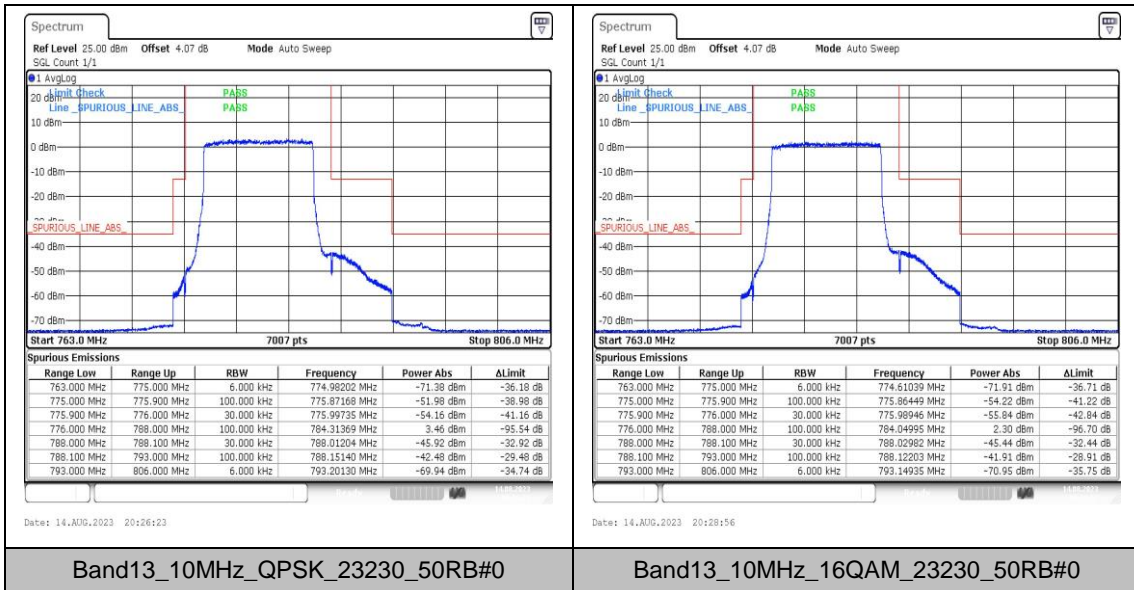

Band13_5MHz_16QAM_23255_25RB#0

Band13_10MHz_QPSK_23230_1RB#0

Band13_10MHz_16QAM_23230_1RB#0

Band13_10MHz_QPSK_23230_1RB#49

Band13_10MHz_16QAM_23230_1RB#49

Appendix E: Conducted Spurious Emission

Test Result