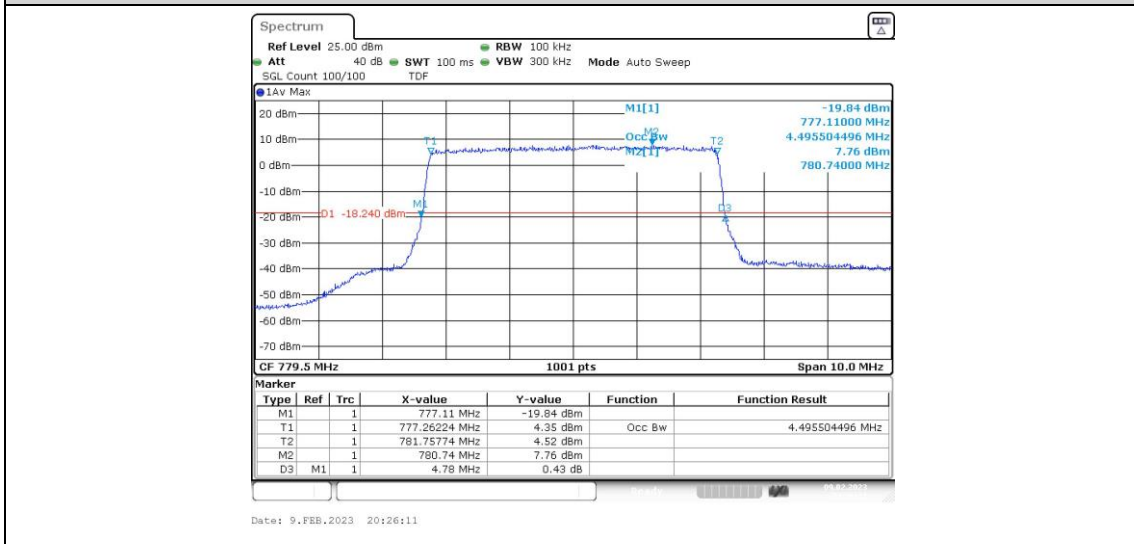

Band13-5MHz-16QAM-23205-25RB#0