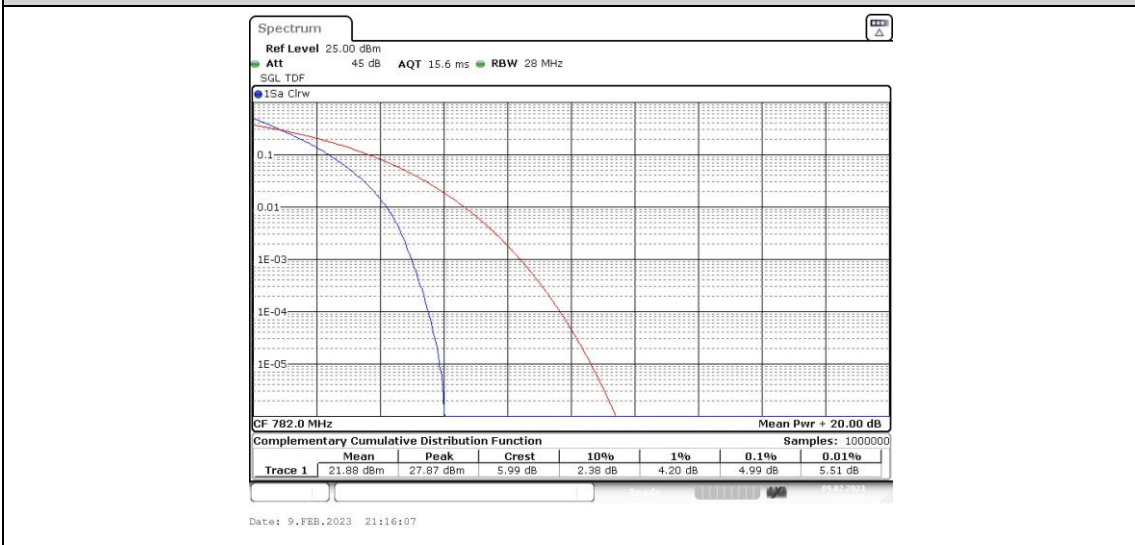

Band13-5MHz-16QAM-23255-1RB#0

Band13-5MHz-16QAM-23255-25RB#0

Band13-10MHz-QPSK-23230-1RB#0

Band13-10MHz-QPSK-23230-50RB#0

Band13-10MHz-16QAM-23230-1RB#0

Band13-10MHz-16QAM-23230-50RB#0

Appendix C: 26dB Bandwidth and Occupied Bandwidth