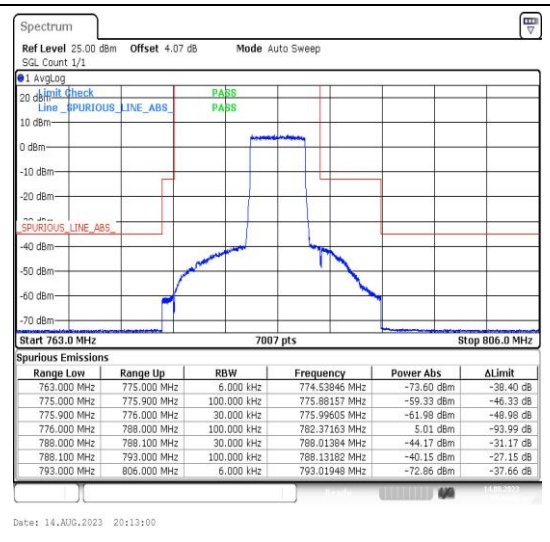

Test Graphs

Band13_5MHz_QPSK_23205_25RB#0

Band13_5MHz_16QAM_23205_25RB#0

Band13_5MHz_QPSK_23255_1RB#0

Band13_5MHz_16QAM_23255_1RB#0

Band13_5MHz_QPSK_23255_1RB#24

Band13_5MHz_16QAM_23255_1RB#24

Band13_5MHz_QPSK_23255_25RB#0