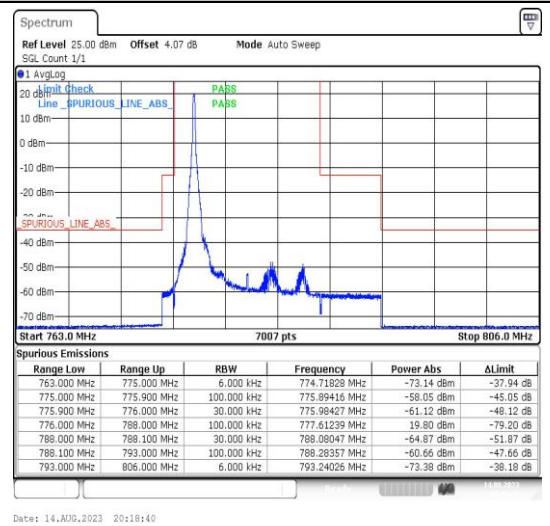

Band13_5MHz_16QAM_23255_25RB#0