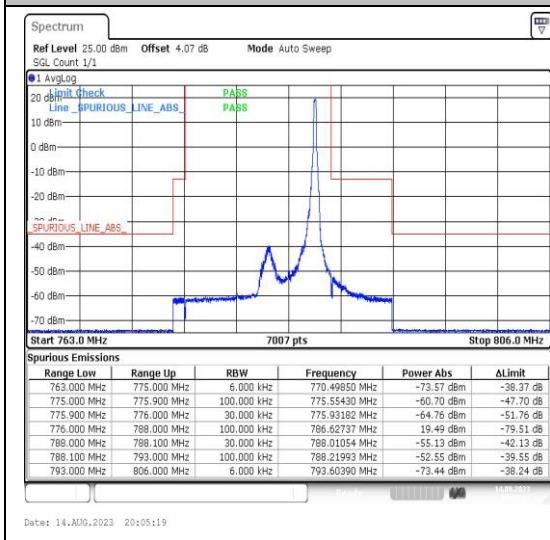

Test Graphs

Band13_5MHz_QPSK_23205_25RB#0

Band13_5MHz_16QAM_23205_25RB#0

Band13_5MHz_QPSK_23255_1RB#0

Band13_5MHz_16QAM_23255_1RB#0

Band13_5MHz_QPSK_23255_1RB#24

Band13_5MHz_16QAM_23255_1RB#24

Band13_5MHz_QPSK_23255_25RB#0