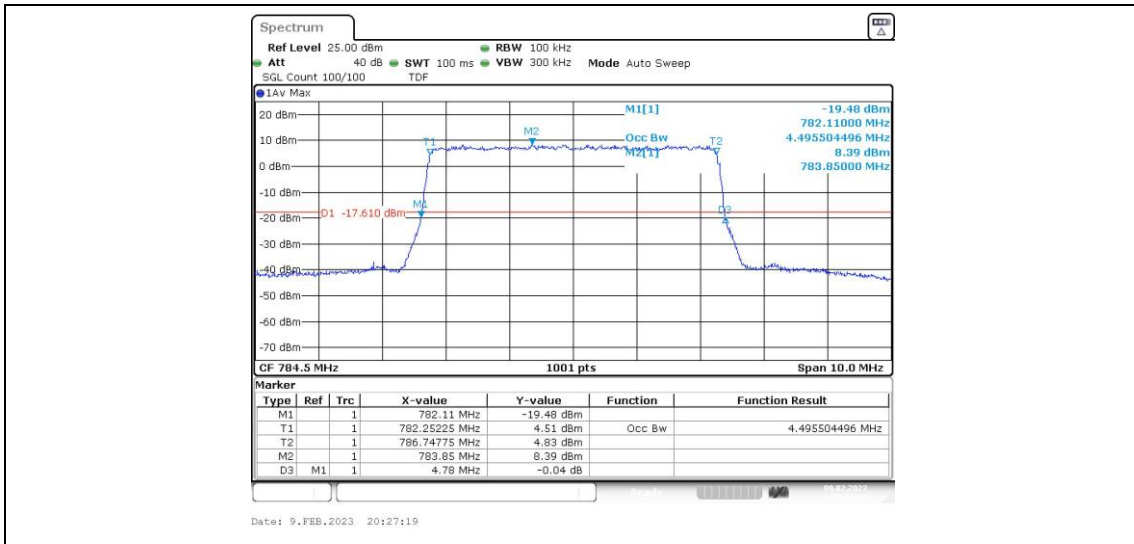

Band13-5MHz-16QAM-23205-25RB#0

Band13-5MHz-16QAM-23230-25RB#0

Band13-5MHz-16QAM-23255-25RB#0