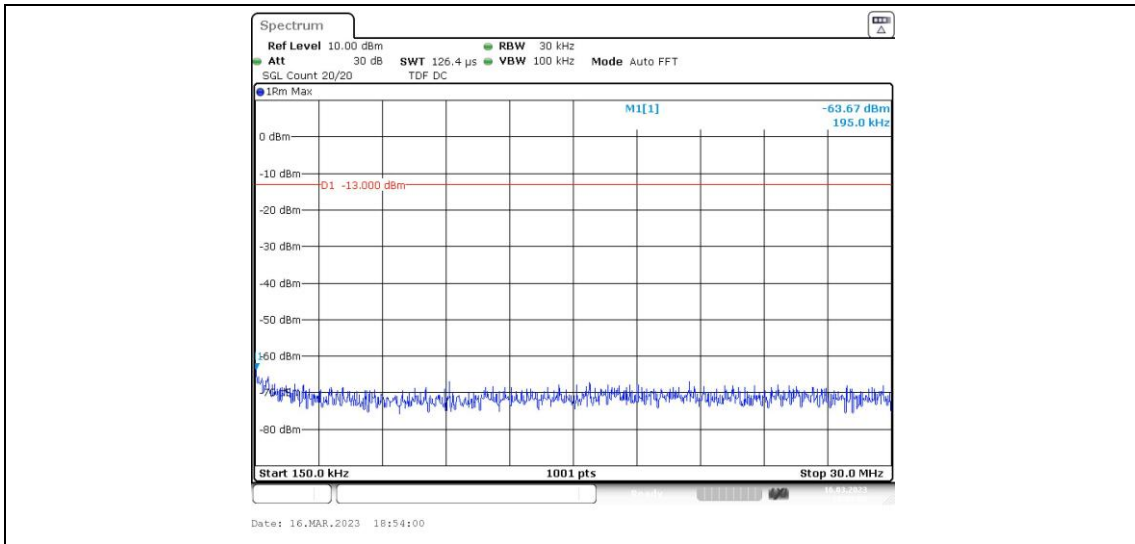

Band5-4132-4-1000~10000MHz

Band5-4132-4-0.009~0.15MHz

Band5-4132-4-30~1000MHz

Band5-4182-1-1000~10000MHz

Band5-4182-1-30~1000MHz

Band5-4182-1-0.009~0.15MHz

Band5-4182-1-0.15~30MHz

Band5-4182-2-0.15~30MHz