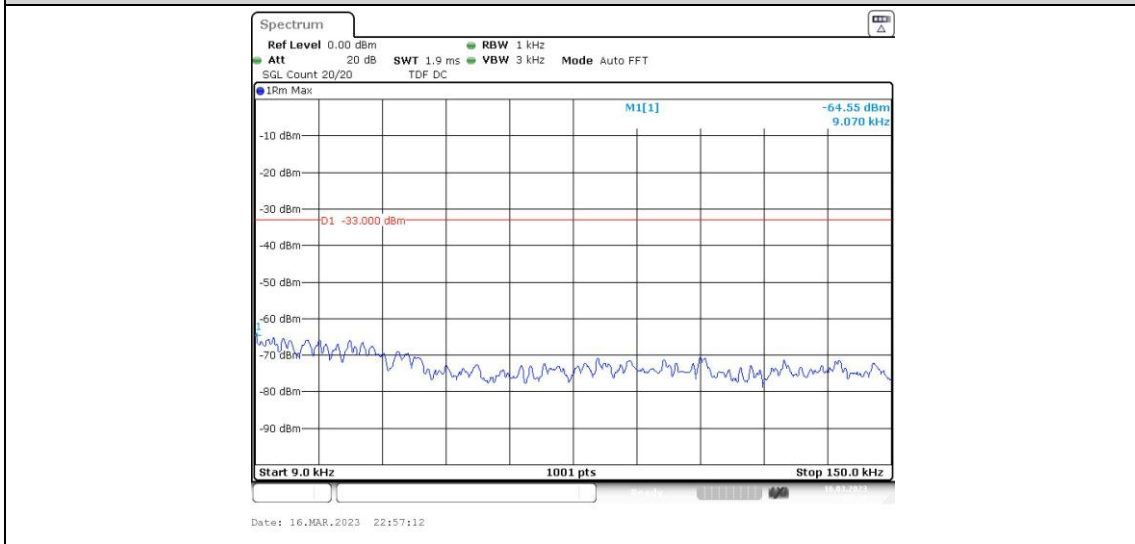

Band5-4132-5-30~1000MHz

Band5-4182-1-1000~10000MHz

Band5-4182-1-30~1000MHz

Band5-4182-1-0.009~0.15MHz

Band5-4182-1-0.15~30MHz

Band5-4182-2-0.009~0.15MHz

Band5-4182-2-30~1000MHz

Band5-4182-2-0.15~30MHz