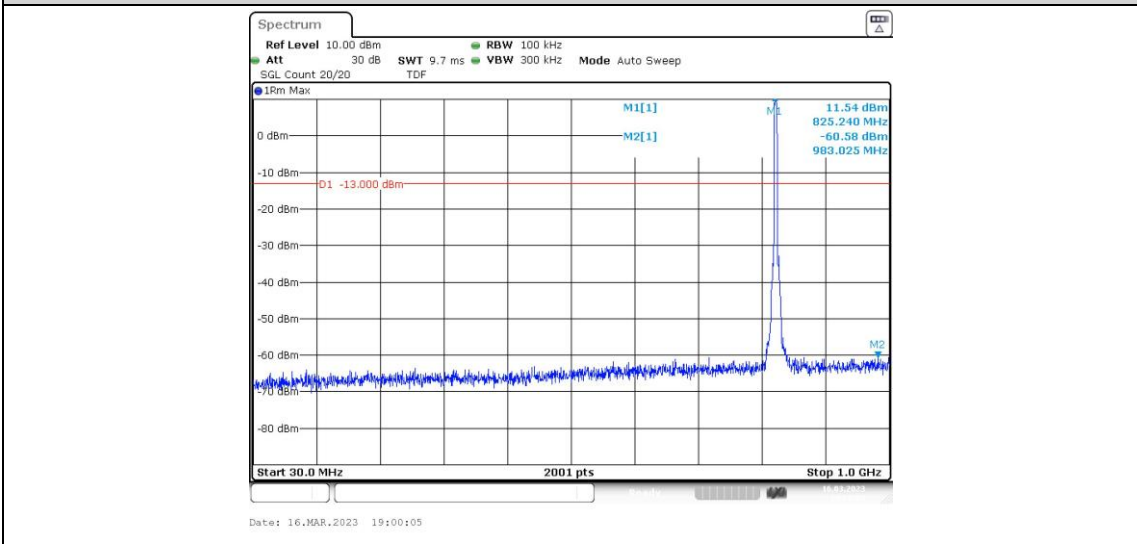

Band5-4132-4-30~1000MHz