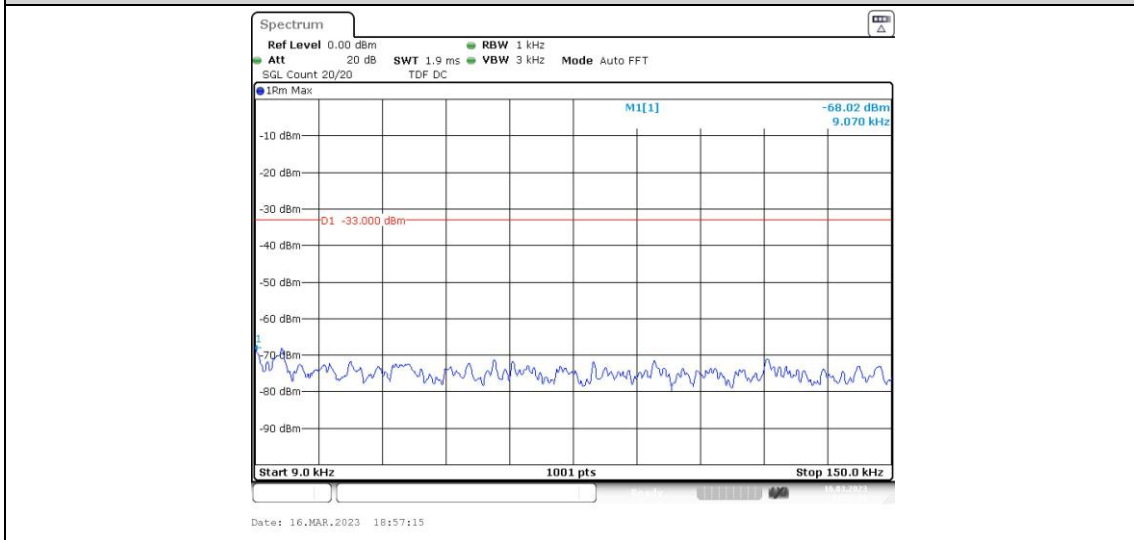

Band5-4182-2-30~1000MHz

Band5-4182-2-0.009~0.15MHz

Band5-4182-2-1000~10000MHz

Band5-4182-3-30~1000MHz

Band5-4182-3-0.15~30MHz

Band5-4182-3-1000~10000MHz

Band5-4182-3-0.009~0.15MHz

Band5-4182-4-0.009~0.15MHz