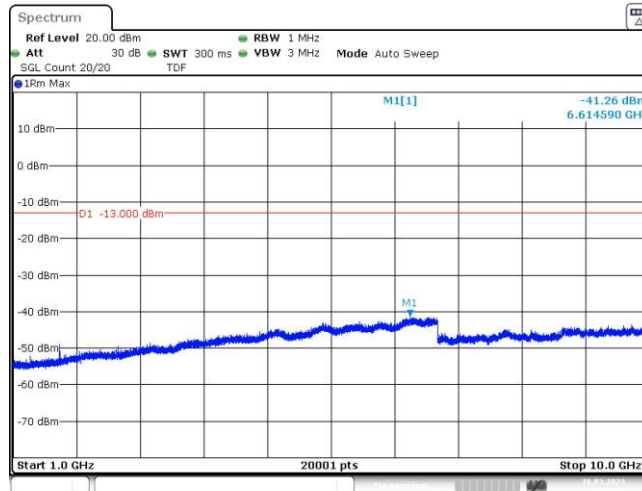

Band5-4233-4-0.009~0.15MHz

Band5-4233-4-0.15~30MHz

Band5-4233-4-30~1000MHz

HSUPA

Band5-4132-1-1000~10000MHz

Date: 16.MAR.2023 22:50:39

Band5-4132-1-0.009~0.15MHz

Date: 16.MAR.2023 22:49:54