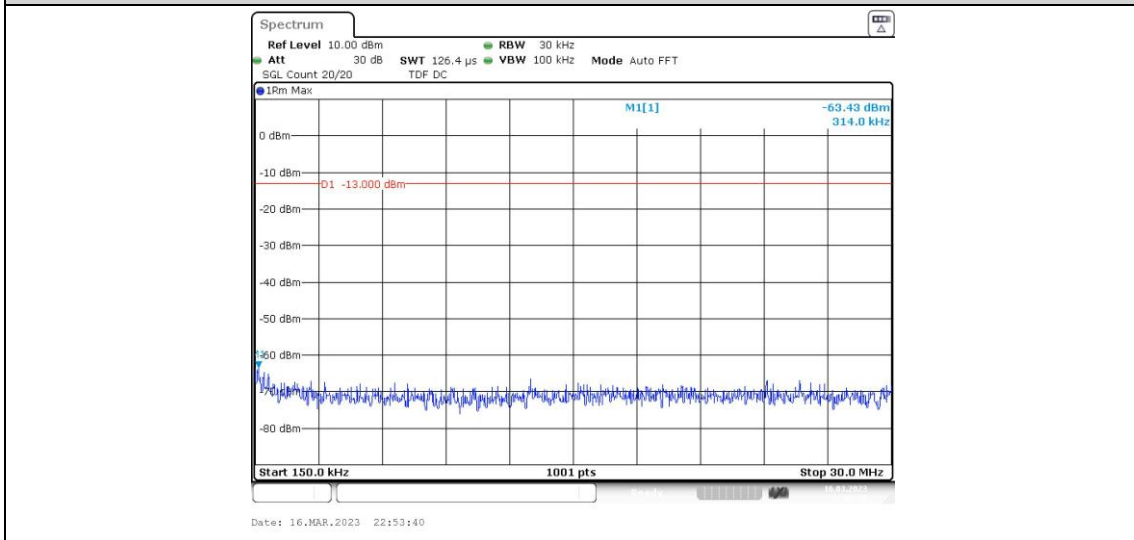

Band5-4182-4-30~1000MHz

Band5-4182-5-1000~10000MHz

Band5-4182-5-0.15~30MHz

Band5-4182-5-30~1000MHz

Band5-4182-5-0.009~0.15MHz

Band5-4233-1-1000~10000MHz

Band5-4233-1-30~1000MHz

Band5-4233-1-0.15~30MHz

Band5-4233-1-0.009~0.15MHz

Band5-4233-2-0.009~0.15MHz

**Band5-4233-2-0.15~30MHz**

**Band5-4233-2-30~1000MHz**

**Band5-4233-2-1000~10000MHz**