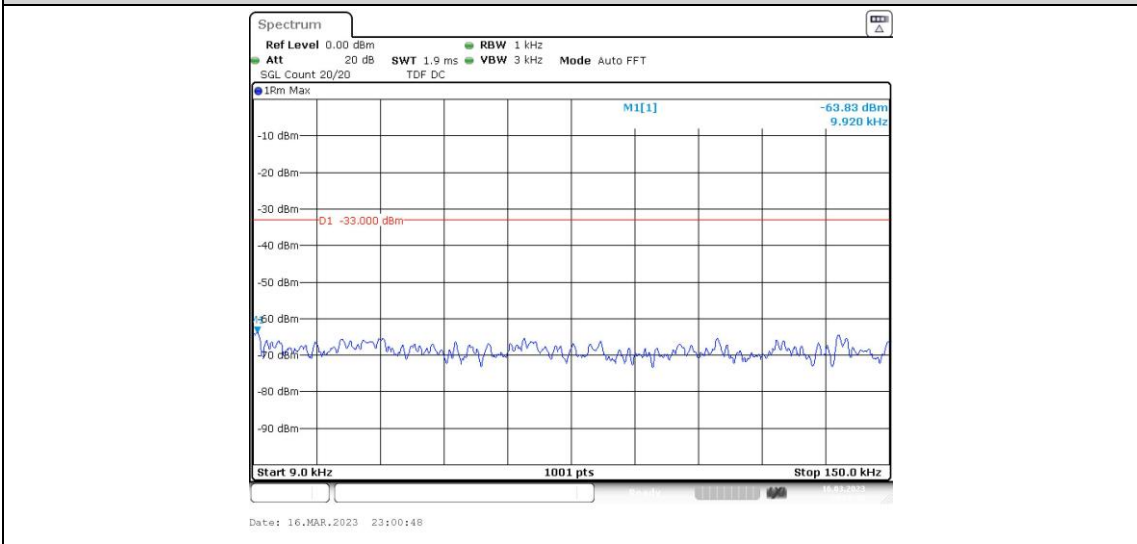

Band5-4132-2-30~1000MHz

Date: 16.MAR.2023 22:55:51

Band5-4132-2-1000~10000MHz

Band5-4132-2-0.15~30MHz

Band5-4132-2-0.009~0.15MHz

Band5-4132-3-1000~10000MHz

Band5-4132-3-0.009~0.15MHz

Band5-4132-3-0.15~30MHz