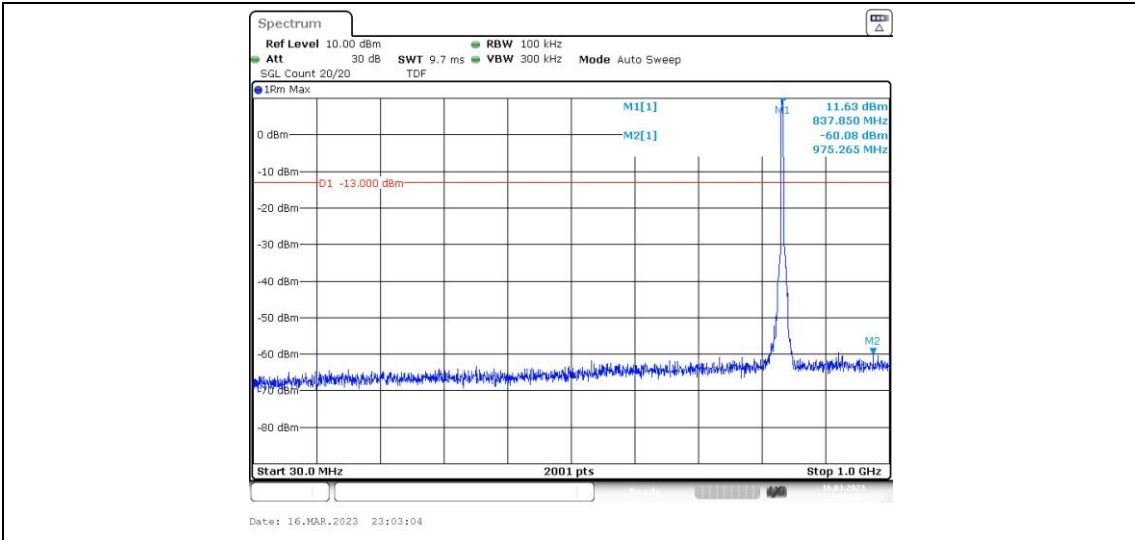

Band5-4182-3-1000~10000MHz