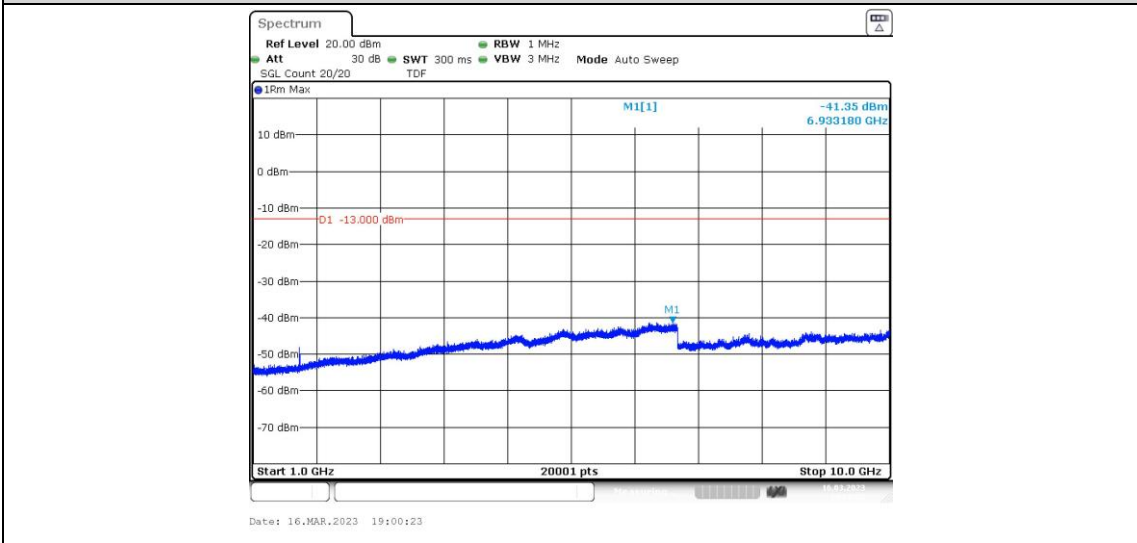

### Band5-4132-2-30~1000MHz

Band5-4132-2-1000~10000MHz

Band5-4132-2-0.009~0.15MHz

Band5-4132-3-0.15~30MHz

Band5-4132-3-0.009~0.15MHz

Band5-4132-3-1000~10000MHz

Band5-4132-3-30~1000MHz

Band5-4132-4-0.15~30MHz

Band5-4132-4-1000~10000MHz

Band5-4132-4-0.009~0.15MHz

Band5-4132-4-30~1000MHz

Band5-4182-1-1000~10000MHz

Band5-4182-1-30~1000MHz

Band5-4182-1-0.009~0.15MHz

Band5-4182-1-0.15~30MHz

Band5-4182-2-0.15~30MHz