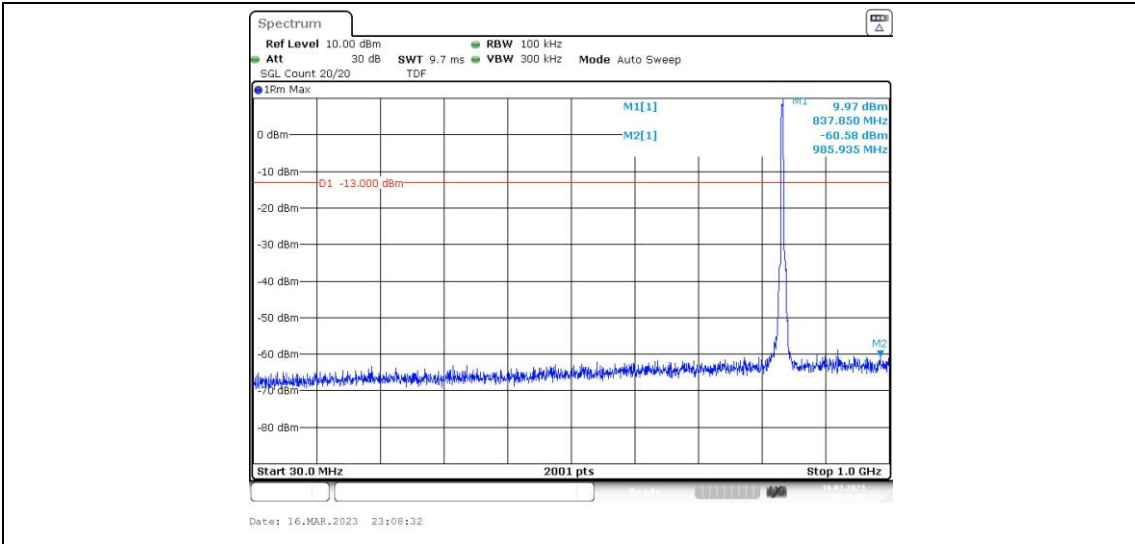

Band5-4182-5-1000~10000MHz

Band5-4182-5-0.15~30MHz

Band5-4182-5-30~1000MHz