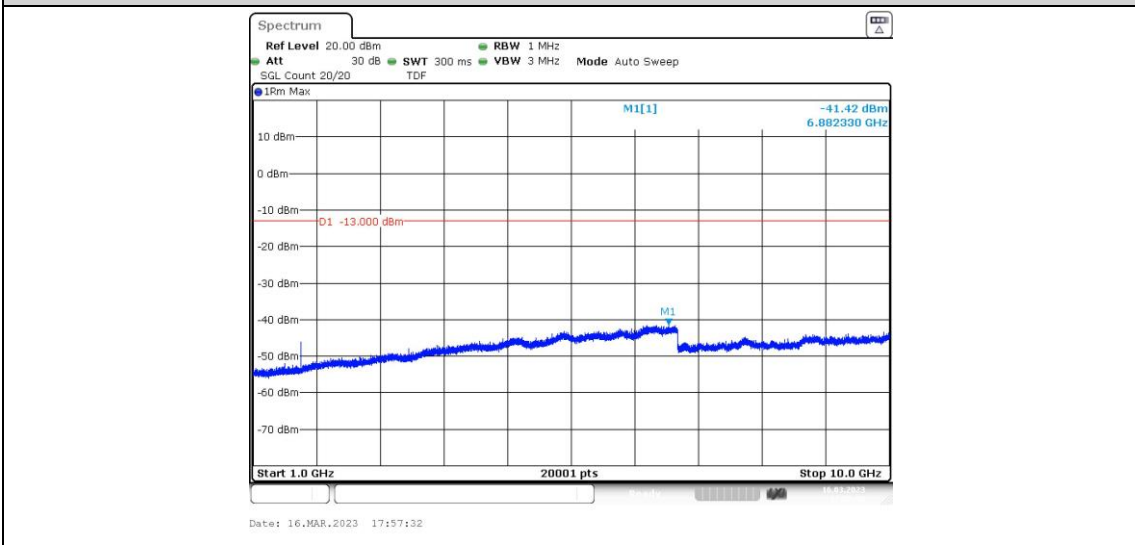

## Test Graphs

WCDMA

**Band5-4132-1000~10000MHz**

**Band5-4182-0.009~0.15MHz**

**Band5-4182-0.15~30MHz**

Band5-4182-30~1000MHz

Band5-4182-1000~10000MHz

Band5-4233-0.009~0.15MHz

**Band5-4233-0.15~30MHz**

**Band5-4233-30~1000MHz**

**Band5-4233-1000~10000MHz**

HSDPA

### Band5-4132-1-1000~10000MHz