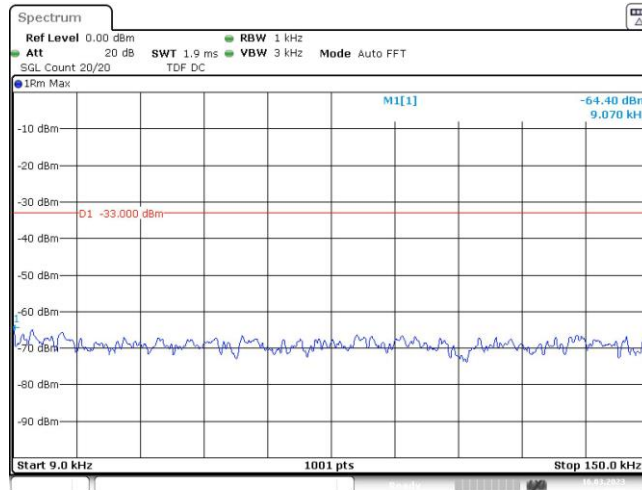

Band5-4233-4-0.009~0.15MHz

Band5-4233-4-0.15~30MHz

Band5-4233-4-30~1000MHz

HSUPA

Band5-4132-1-1000~10000MHz

Date: 16.MAR.2023 22:50:39

Band5-4132-1-0.009~0.15MHz

Date: 16.MAR.2023 22:49:54