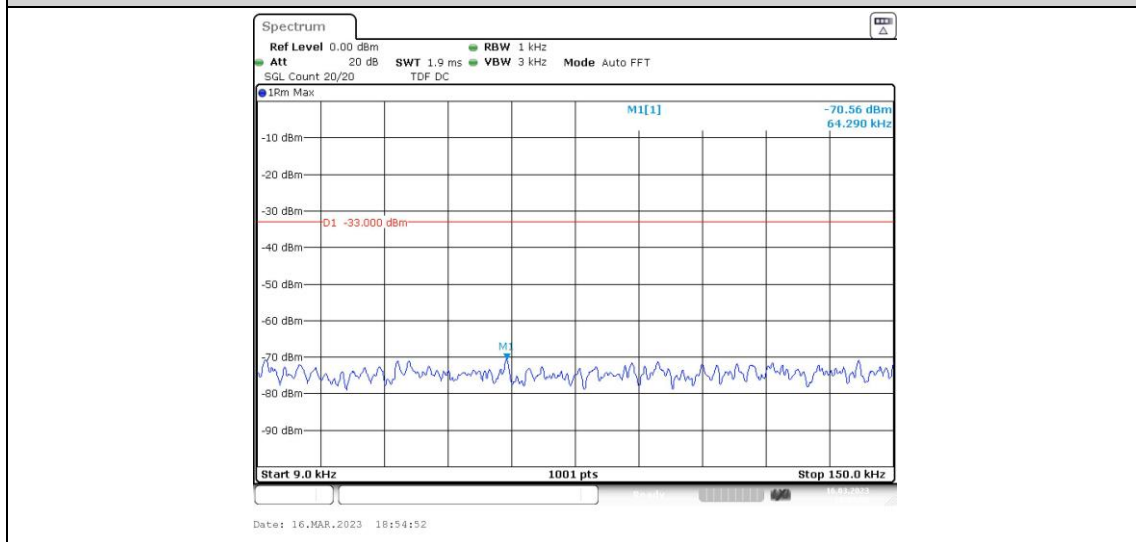

Band5-4182-4-0.15~30MHz

Band5-4182-4-30~1000MHz

Band5-4182-4-1000~10000MHz

Band5-4233-1-0.15~30MHz

Band5-4233-1-30~1000MHz

Band5-4233-1-1000~10000MHz

Band5-4233-1-0.009~0.15MHz

**Band5-4233-2-0.009~0.15MHz**

**Band5-4233-2-0.15~30MHz**

**Band5-4233-2-1000~10000MHz**

Band5-4233-2-30~1000MHz

Band5-4233-3-0.009~0.15MHz

Band5-4233-3-0.15~30MHz

Band5-4233-3-30~1000MHz

Band5-4233-3-1000~10000MHz

Band5-4233-4-1000~10000MHz