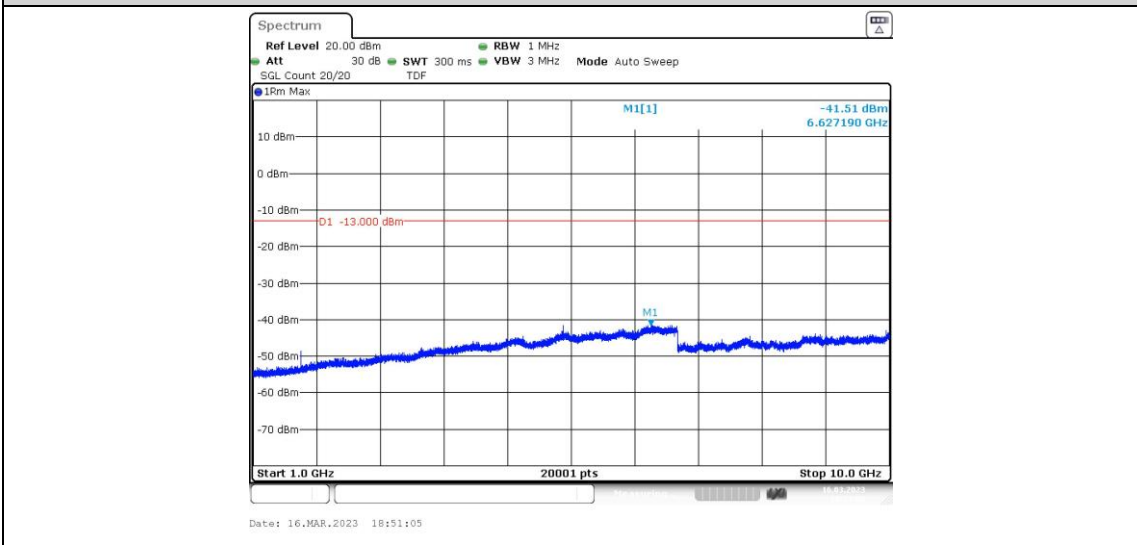

Band5-4132-4-1000~10000MHz

Band5-4132-4-0.009~0.15MHz

Band5-4132-4-30~1000MHz

Band5-4182-1-1000~10000MHz

Band5-4182-1-30~1000MHz

Band5-4182-1-0.009~0.15MHz

Band5-4182-1-0.15~30MHz

Band5-4182-2-0.15~30MHz

Band5-4182-2-30~1000MHz

Band5-4182-2-0.009~0.15MHz

Band5-4182-2-1000~10000MHz

Band5-4182-3-30~1000MHz

Band5-4182-3-0.15~30MHz

Band5-4182-3-1000~10000MHz

Band5-4182-3-0.009~0.15MHz

Band5-4182-4-0.009~0.15MHz