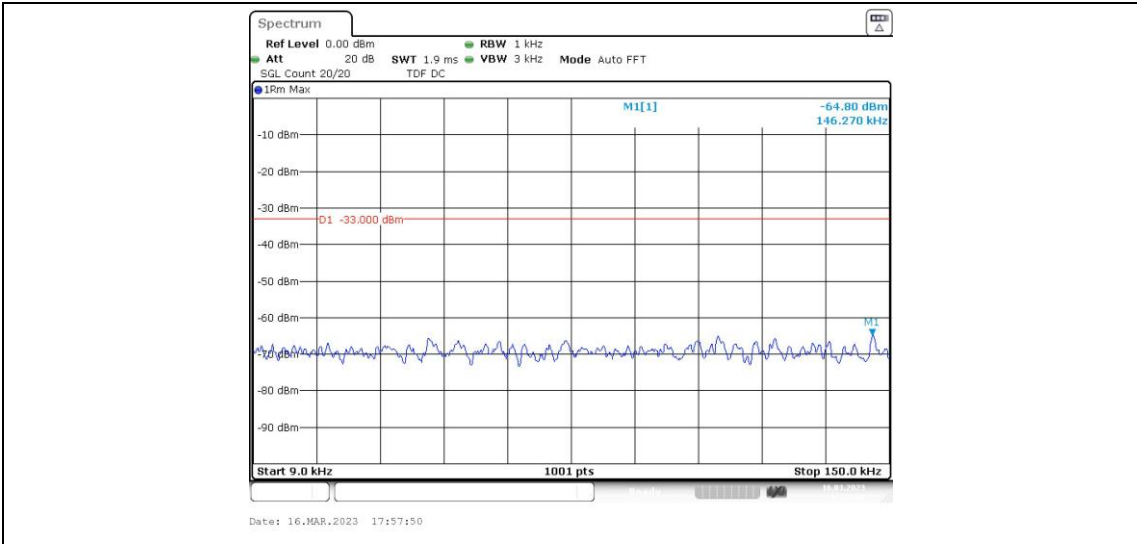

## Test Graphs

WCDMA

**Band5-4132-1000~10000MHz**

**Band5-4182-0.009~0.15MHz**

**Band5-4182-0.15~30MHz**

Band5-4182-30~1000MHz

Band5-4182-1000~10000MHz

Band5-4233-0.009~0.15MHz

**Band5-4233-0.15~30MHz**

**Band5-4233-30~1000MHz**

**Band5-4233-1000~10000MHz**

HSDPA