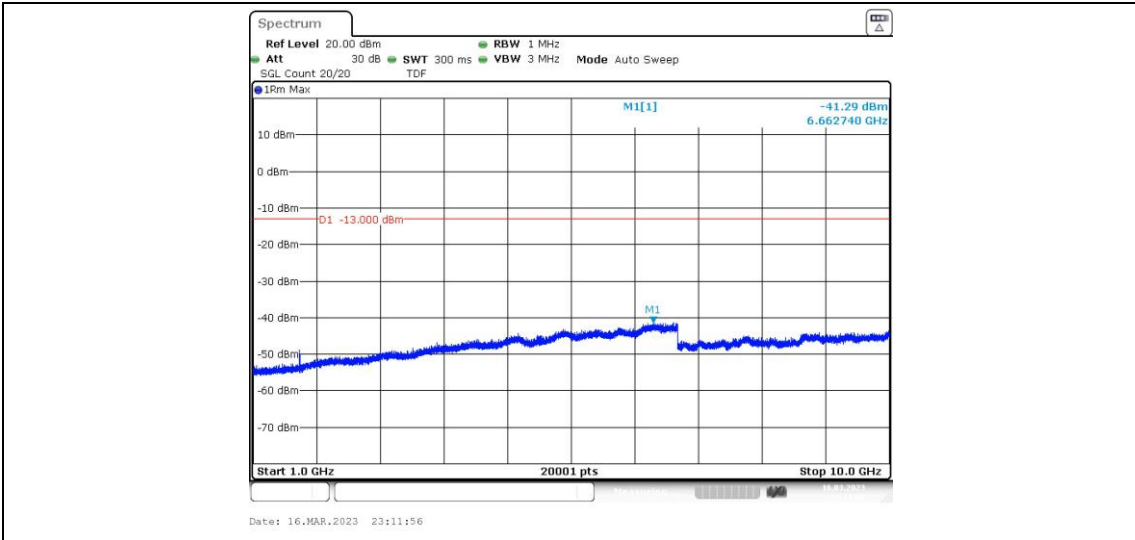

Band5-4132-3-30~1000MHz

Band5-4132-4-1000~10000MHz

Band5-4132-4-0.009~0.15MHz

Band5-4132-4-30~1000MHz

Band5-4132-4-0.15~30MHz

Band5-4132-5-0.009~0.15MHz

Band5-4132-5-1000~10000MHz

Band5-4132-5-0.15~30MHz

Band5-4132-5-30~1000MHz

Band5-4182-1-1000~10000MHz

Band5-4182-1-30~1000MHz

Band5-4182-1-0.009~0.15MHz

Band5-4182-1-0.15~30MHz

Band5-4182-2-0.009~0.15MHz

Band5-4182-2-30~1000MHz

Band5-4182-2-0.15~30MHz