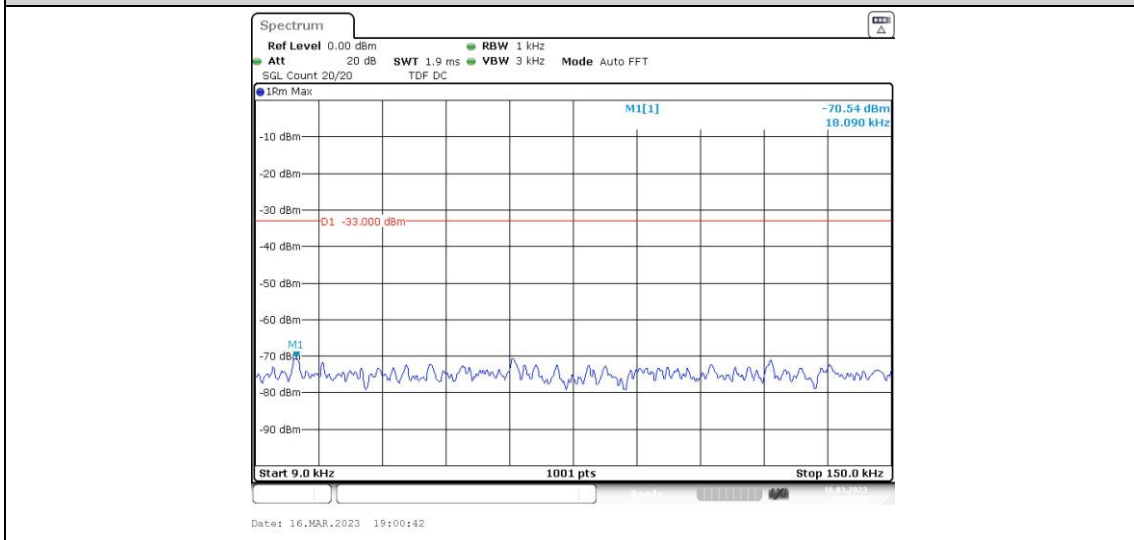

Band5-4182-2-30~1000MHz

Band5-4182-2-0.009~0.15MHz

Band5-4182-2-1000~10000MHz

Band5-4182-3-30~1000MHz

Band5-4182-3-0.15~30MHz

Band5-4182-3-1000~10000MHz

Band5-4182-3-0.009~0.15MHz

Band5-4182-4-0.009~0.15MHz

Band5-4182-4-0.15~30MHz

Band5-4182-4-30~1000MHz

Band5-4182-4-1000~10000MHz

Band5-4233-1-0.15~30MHz

Band5-4233-1-30~1000MHz

Band5-4233-1-1000~10000MHz

Band5-4233-1-0.009~0.15MHz

**Band5-4233-2-0.009~0.15MHz**