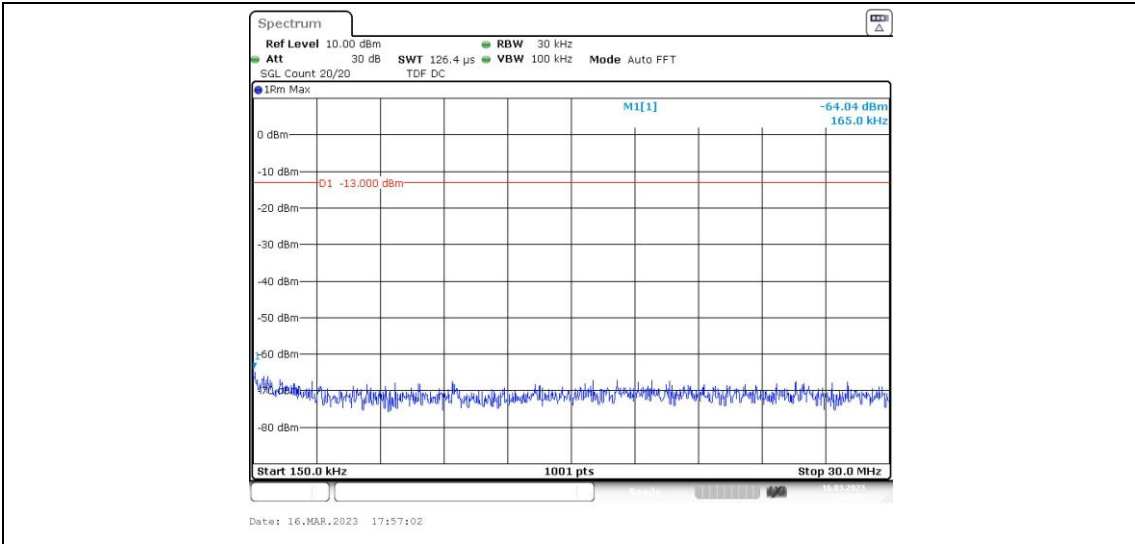

## Test Graphs

WCDMA

**Band5-4132-1000~10000MHz**

**Band5-4182-0.009~0.15MHz**

**Band5-4182-0.15~30MHz**

Band5-4182-30~1000MHz

Band5-4182-1000~10000MHz

Band5-4233-0.009~0.15MHz

**Band5-4233-0.15~30MHz**

**Band5-4233-30~1000MHz**

**Band5-4233-1000~10000MHz**

HSDPA