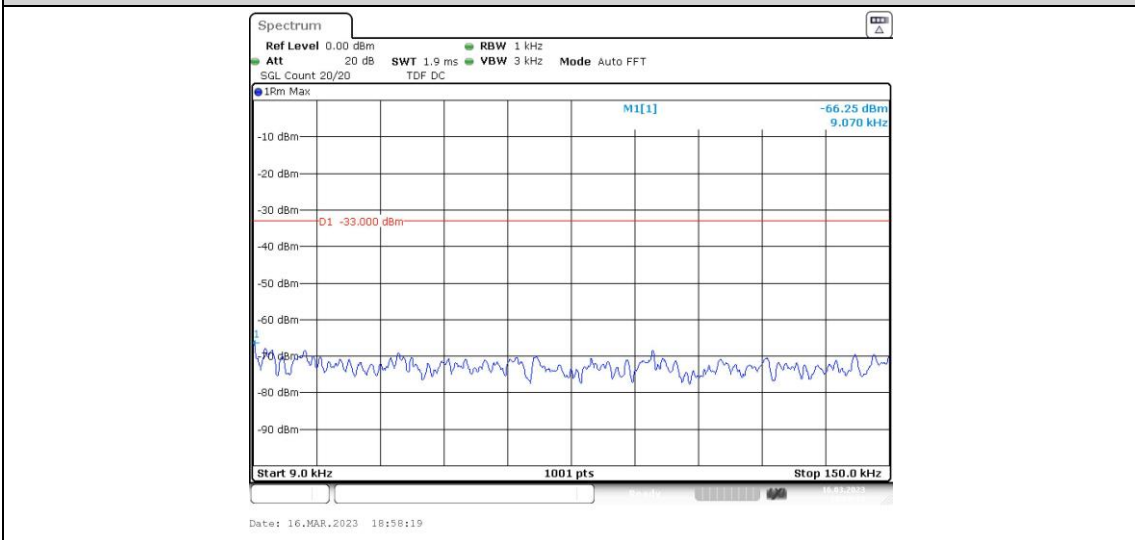

**Band5-4233-2-0.15~30MHz**

**Band5-4233-2-1000~10000MHz**

Band5-4233-2-30~1000MHz

Band5-4233-3-0.009~0.15MHz

Band5-4233-3-0.15~30MHz

Band5-4233-3-30~1000MHz

Band5-4233-3-1000~10000MHz

Band5-4233-4-1000~10000MHz