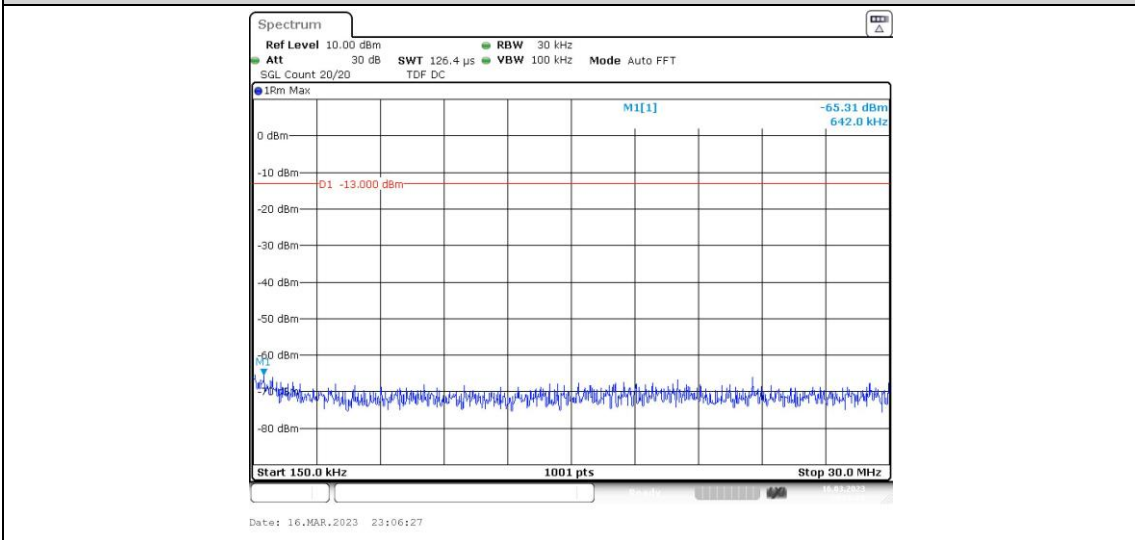

Band5-4132-3-30~1000MHz

Band5-4132-4-1000~10000MHz

Band5-4132-4-0.009~0.15MHz

Band5-4132-4-30~1000MHz

Band5-4132-4-0.15~30MHz

Band5-4132-5-0.009~0.15MHz

Band5-4132-5-1000~10000MHz

Band5-4132-5-0.15~30MHz

Band5-4132-5-30~1000MHz

Band5-4182-1-1000~10000MHz

Band5-4182-1-30~1000MHz

Band5-4182-1-0.009~0.15MHz

Band5-4182-1-0.15~30MHz

Band5-4182-2-0.009~0.15MHz

Band5-4182-2-30~1000MHz

Band5-4182-2-0.15~30MHz