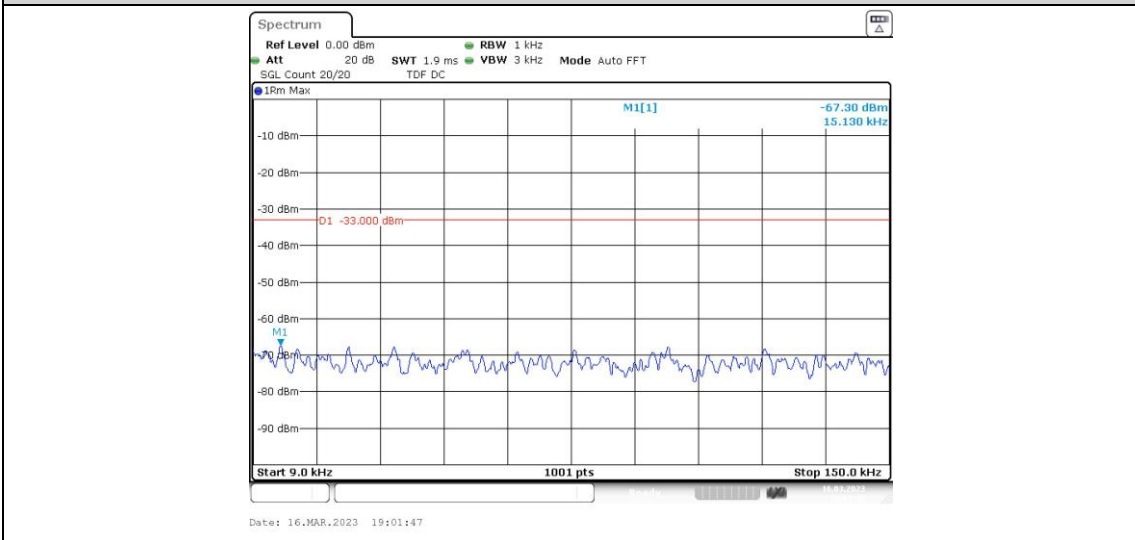

Band5-4233-4-0.009~0.15MHz