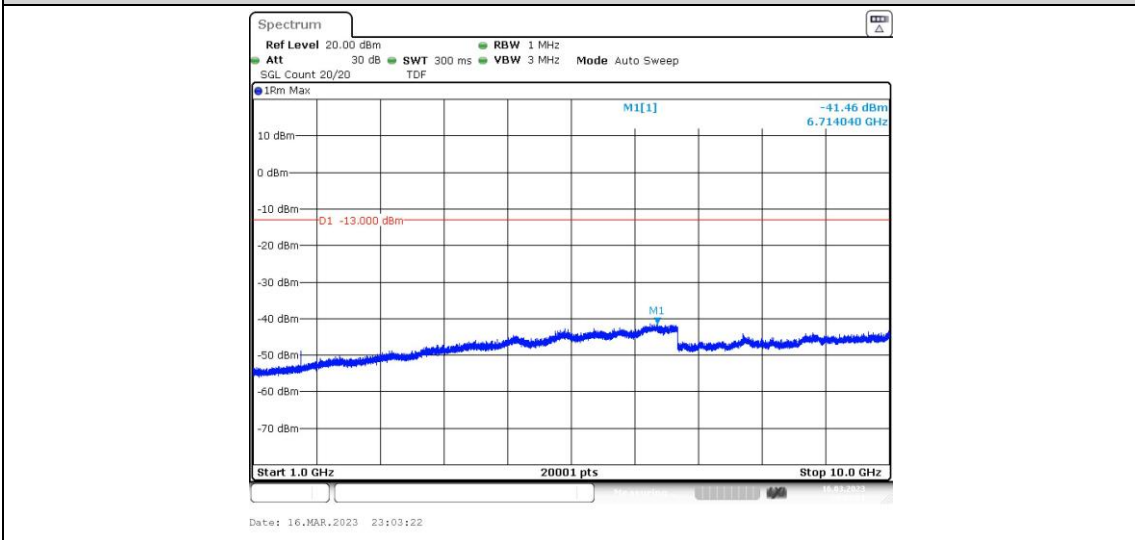

Band5-4132-5-30~1000MHz

Band5-4182-1-1000~10000MHz

Band5-4182-1-30~1000MHz

Band5-4182-1-0.009~0.15MHz

Band5-4182-1-0.15~30MHz

Band5-4182-2-0.009~0.15MHz

Band5-4182-2-30~1000MHz

Band5-4182-2-0.15~30MHz

Band5-4182-2-1000~10000MHz

Band5-4182-3-0.15~30MHz

Band5-4182-3-30~1000MHz

Band5-4182-3-1000~10000MHz

Band5-4182-3-0.009~0.15MHz

Band5-4182-4-0.009~0.15MHz

Band5-4182-4-1000~10000MHz

Band5-4182-4-0.15~30MHz

Band5-4182-4-30~1000MHz

Band5-4182-5-1000~10000MHz

Band5-4182-5-0.15~30MHz

Band5-4182-5-30~1000MHz

Band5-4182-5-0.009~0.15MHz

Band5-4233-1-1000~10000MHz

Band5-4233-1-30~1000MHz

Band5-4233-1-0.15~30MHz