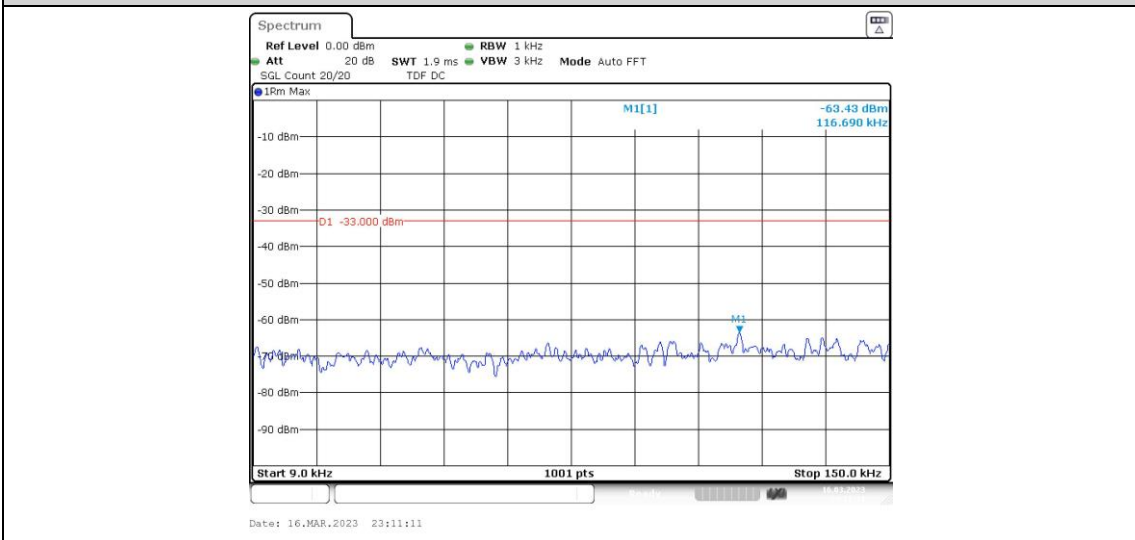

Band5-4132-3-30~1000MHz

Band5-4132-4-1000~10000MHz

Band5-4132-4-0.009~0.15MHz

Band5-4132-4-30~1000MHz

Band5-4132-4-0.15~30MHz

Band5-4132-5-0.009~0.15MHz

Band5-4132-5-1000~10000MHz

Band5-4132-5-0.15~30MHz

Band5-4132-5-30~1000MHz

Band5-4182-1-1000~10000MHz

Band5-4182-1-30~1000MHz

Band5-4182-1-0.009~0.15MHz

Band5-4182-1-0.15~30MHz

Band5-4182-2-0.009~0.15MHz

Band5-4182-2-30~1000MHz

Band5-4182-2-0.15~30MHz