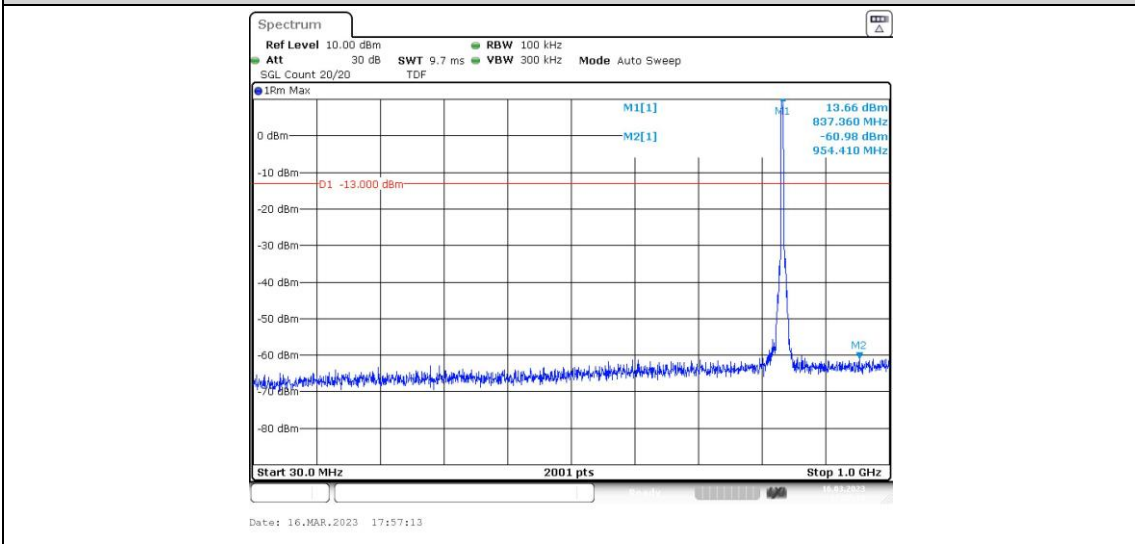

## Test Graphs

WCDMA

**Band5-4132-1000~10000MHz**

**Band5-4182-0.009~0.15MHz**

**Band5-4182-0.15~30MHz**

Band5-4182-30~1000MHz

Band5-4182-1000~10000MHz

Band5-4233-0.009~0.15MHz

**Band5-4233-0.15~30MHz**

**Band5-4233-30~1000MHz**

**Band5-4233-1000~10000MHz**

HSDPA