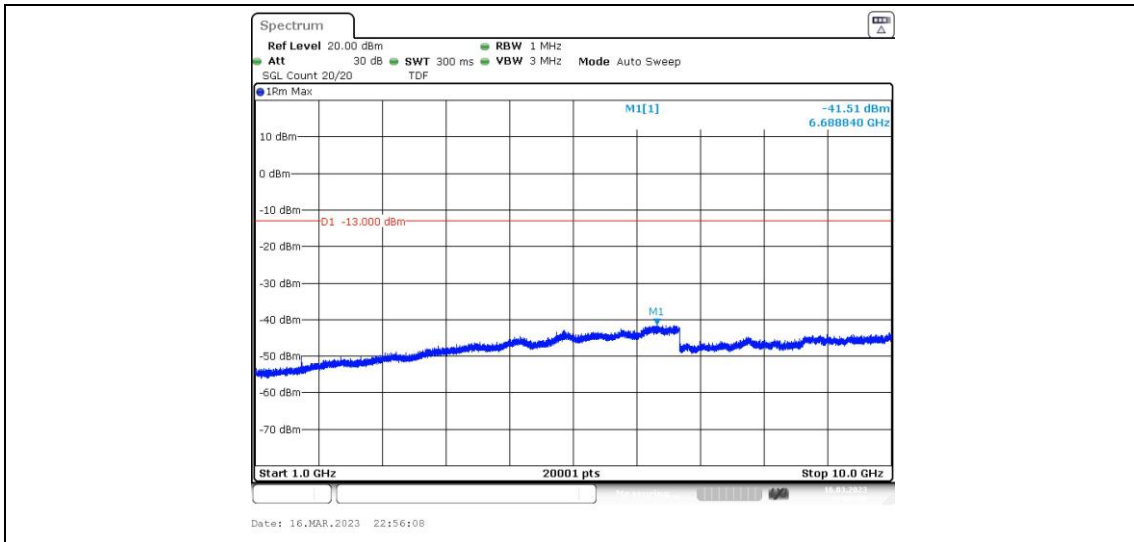

Band5-4132-2-0.15~30MHz