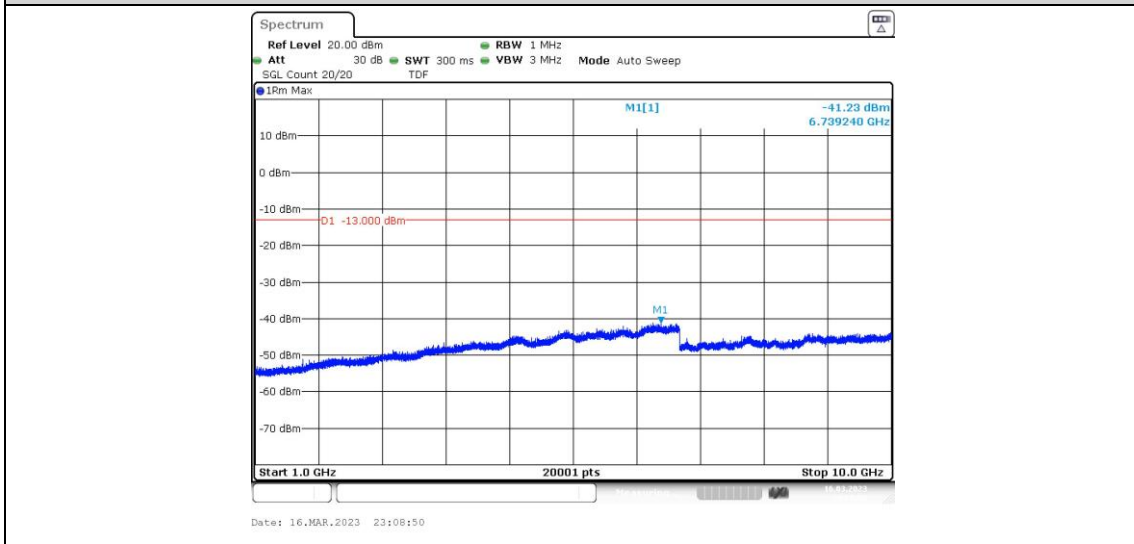

Band5-4132-5-30~1000MHz

Band5-4182-1-1000~10000MHz

Band5-4182-1-30~1000MHz

Band5-4182-1-0.009~0.15MHz

Band5-4182-1-0.15~30MHz

Band5-4182-2-0.009~0.15MHz

Band5-4182-2-30~1000MHz

Band5-4182-2-0.15~30MHz

Band5-4182-2-1000~10000MHz

Band5-4182-3-0.15~30MHz

Band5-4182-3-30~1000MHz

Band5-4182-3-1000~10000MHz

Band5-4182-3-0.009~0.15MHz

Band5-4182-4-0.009~0.15MHz

Band5-4182-4-1000~10000MHz

Band5-4182-4-0.15~30MHz

Band5-4182-4-30~1000MHz

Band5-4182-5-1000~10000MHz

Band5-4182-5-0.15~30MHz

Band5-4182-5-30~1000MHz

Band5-4182-5-0.009~0.15MHz

Band5-4233-1-1000~10000MHz

Band5-4233-1-30~1000MHz

Band5-4233-1-0.15~30MHz