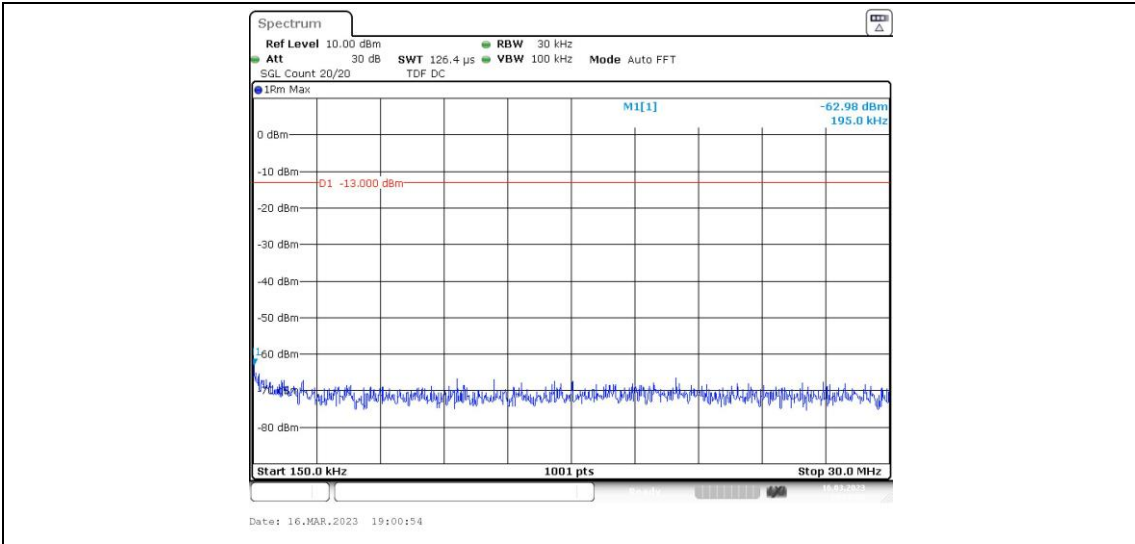

Band5-4182-4-0.15~30MHz