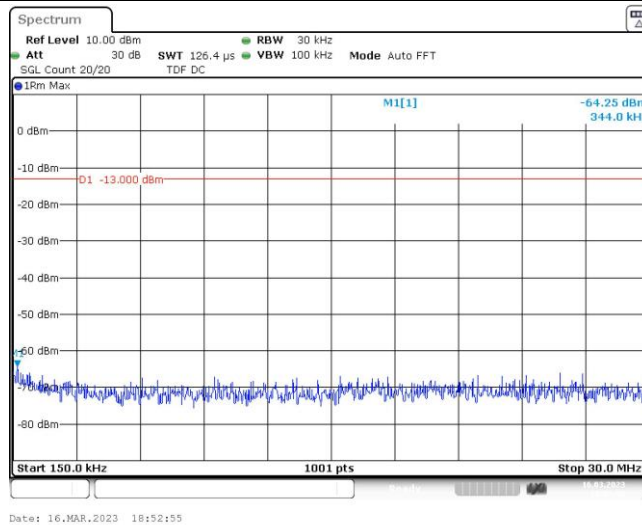

Band5-4132-2-0.15~30MHz

Band5-4132-2-30~1000MHz