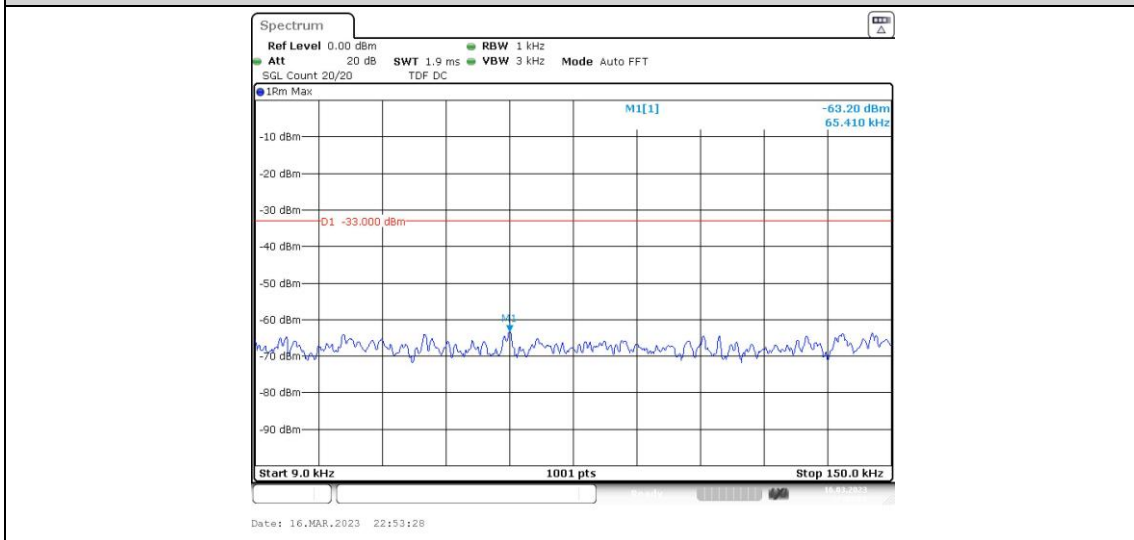

Band5-4182-4-30~1000MHz

Band5-4182-5-1000~10000MHz

Band5-4182-5-0.15~30MHz

Band5-4182-5-30~1000MHz

Band5-4182-5-0.009~0.15MHz

Band5-4233-1-1000~10000MHz

Band5-4233-1-30~1000MHz

Band5-4233-1-0.15~30MHz

Band5-4233-1-0.009~0.15MHz

Band5-4233-2-0.009~0.15MHz

**Band5-4233-2-0.15~30MHz**

**Band5-4233-2-30~1000MHz**

**Band5-4233-2-1000~10000MHz**