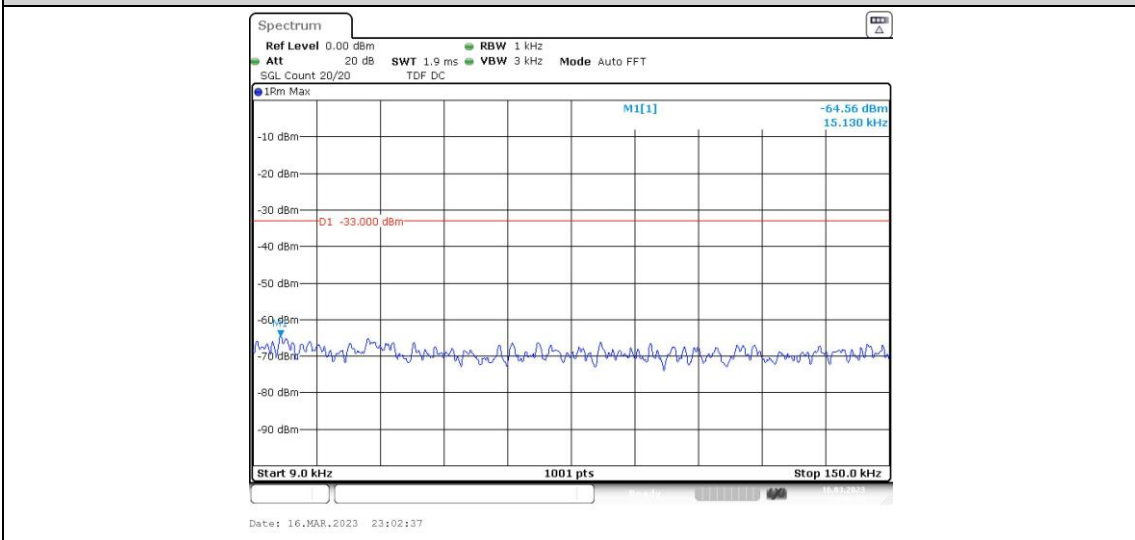

Band5-4182-2-1000~10000MHz

Band5-4182-3-0.15~30MHz

Band5-4182-3-30~1000MHz

Band5-4182-3-1000~10000MHz

Band5-4182-3-0.009~0.15MHz

Band5-4182-4-0.009~0.15MHz

Band5-4182-4-1000~10000MHz

Band5-4182-4-0.15~30MHz