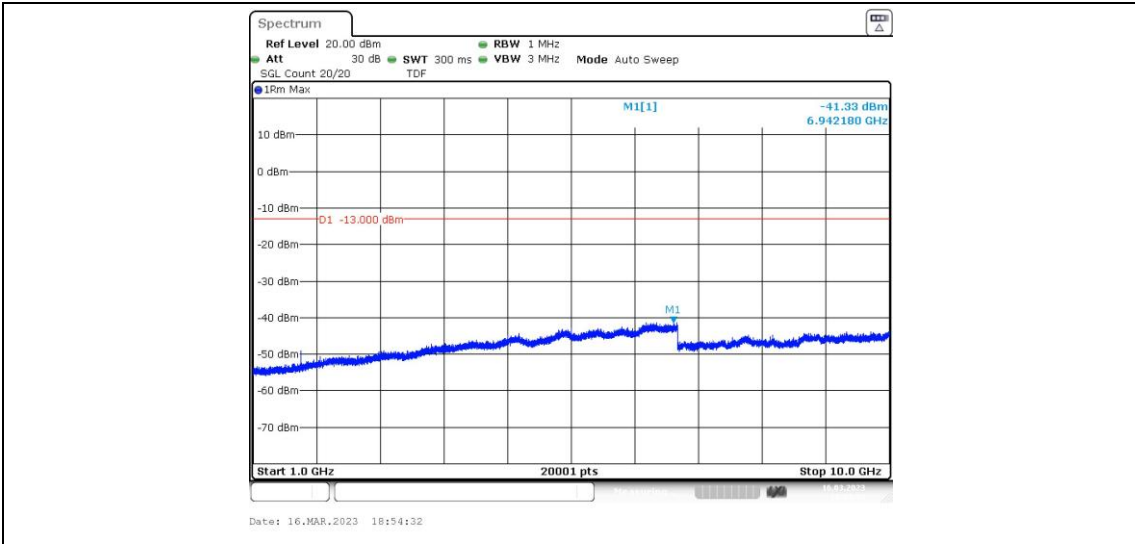

Band5-4132-4-1000~10000MHz

Band5-4132-4-0.009~0.15MHz

Band5-4132-4-30~1000MHz

Band5-4182-1-1000~10000MHz

Band5-4182-1-30~1000MHz

Band5-4182-1-0.009~0.15MHz

Band5-4182-1-0.15~30MHz

Band5-4182-2-0.15~30MHz

Band5-4182-2-30~1000MHz

Band5-4182-2-0.009~0.15MHz

Band5-4182-2-1000~10000MHz

Band5-4182-3-30~1000MHz

Band5-4182-3-0.15~30MHz

Band5-4182-3-1000~10000MHz

Band5-4182-3-0.009~0.15MHz

Band5-4182-4-0.009~0.15MHz