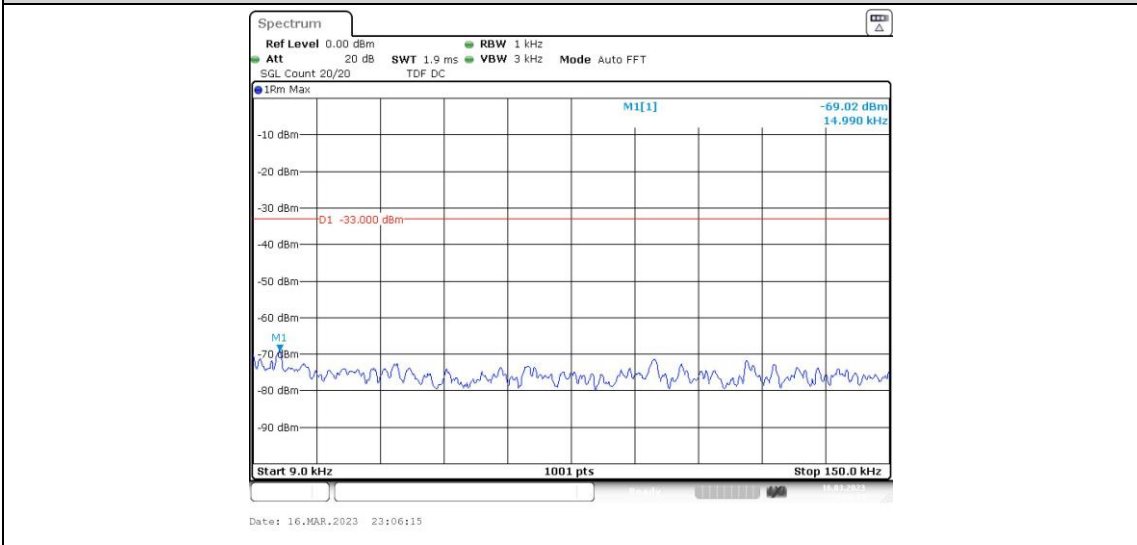

Band5-4132-3-30~1000MHz

Band5-4132-4-1000~10000MHz

Band5-4132-4-0.009~0.15MHz

Band5-4132-4-30~1000MHz

Band5-4132-4-0.15~30MHz

Band5-4132-5-0.009~0.15MHz

Band5-4132-5-1000~10000MHz

Band5-4132-5-0.15~30MHz