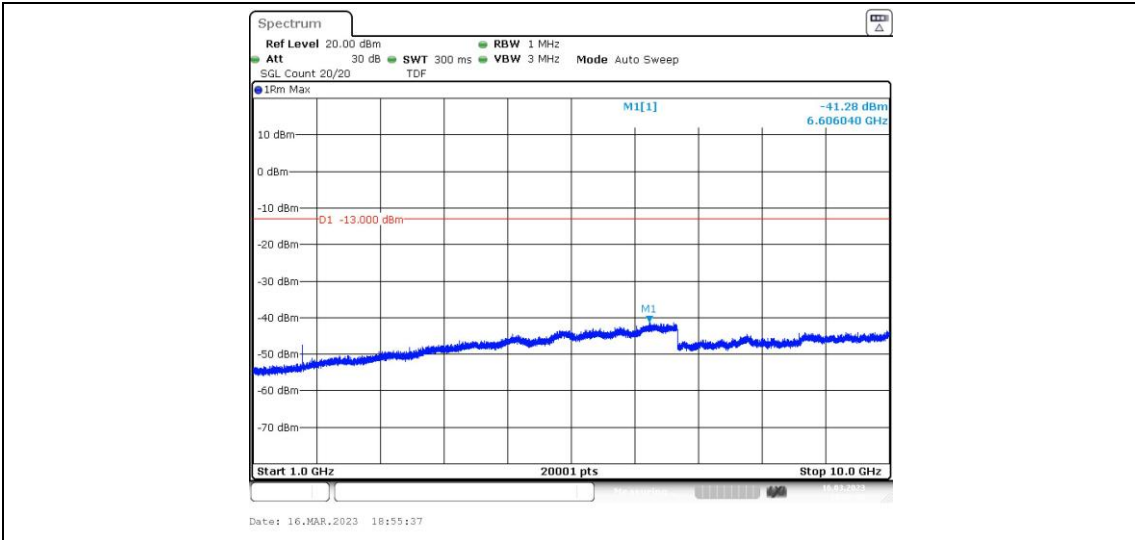

Band5-4182-4-0.15~30MHz

Band5-4182-4-30~1000MHz

Band5-4182-4-1000~10000MHz

Band5-4233-1-0.15~30MHz

Band5-4233-1-30~1000MHz

Band5-4233-1-1000~10000MHz

Band5-4233-1-0.009~0.15MHz

**Band5-4233-2-0.009~0.15MHz**

**Band5-4233-2-0.15~30MHz**

**Band5-4233-2-1000~10000MHz**

Band5-4233-2-30~1000MHz

Band5-4233-3-0.009~0.15MHz

Band5-4233-3-0.15~30MHz

Band5-4233-3-30~1000MHz

Band5-4233-3-1000~10000MHz

Band5-4233-4-1000~10000MHz