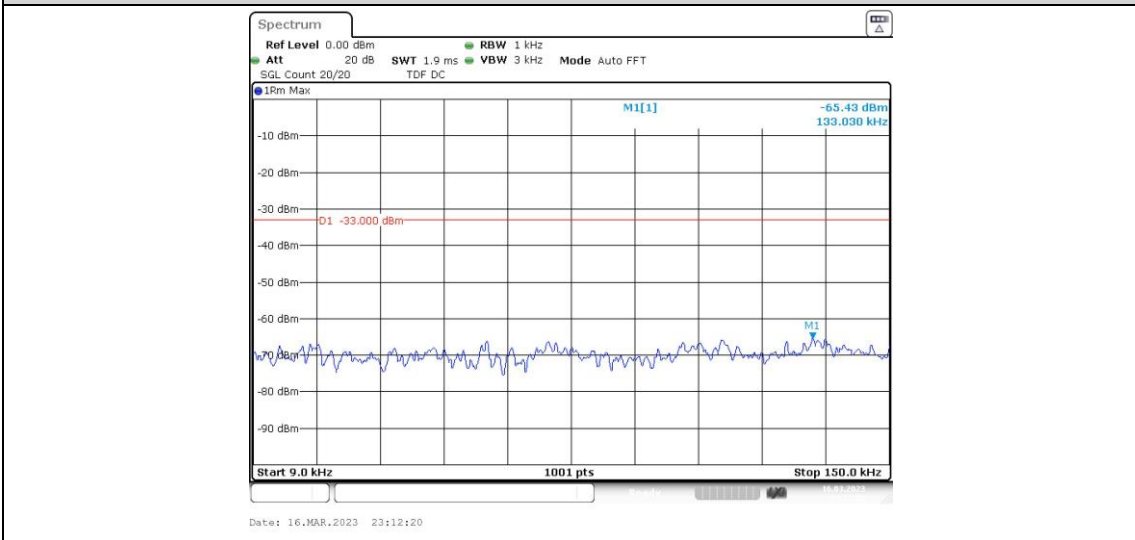

Band5-4182-4-30~1000MHz

Band5-4182-5-1000~10000MHz

Band5-4182-5-0.15~30MHz

Band5-4182-5-30~1000MHz

Band5-4182-5-0.009~0.15MHz

Band5-4233-1-1000~10000MHz

Band5-4233-1-30~1000MHz

Band5-4233-1-0.15~30MHz

Band5-4233-1-0.009~0.15MHz

Band5-4233-2-0.009~0.15MHz

**Band5-4233-2-0.15~30MHz**

**Band5-4233-2-30~1000MHz**

**Band5-4233-2-1000~10000MHz**