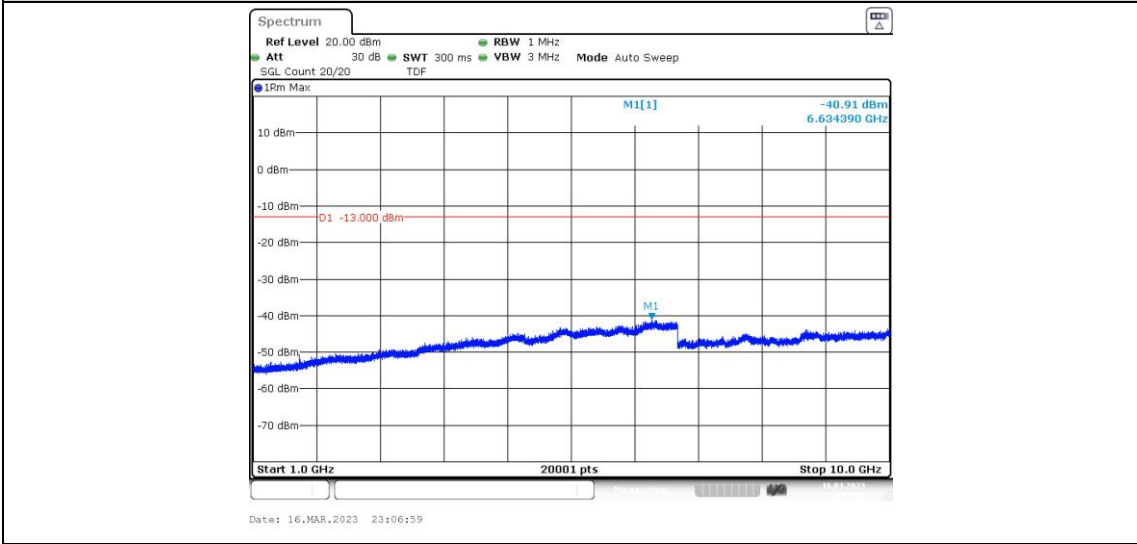

Band5-4132-2-30~1000MHz

Date: 16.MAR.2023 22:55:51

Band5-4132-2-1000~10000MHz

Band5-4132-2-0.15~30MHz

Band5-4132-2-0.009~0.15MHz

Band5-4132-3-1000~10000MHz

Band5-4132-3-0.009~0.15MHz

Band5-4132-3-0.15~30MHz

Band5-4132-3-30~1000MHz

Band5-4132-4-1000~10000MHz

Band5-4132-4-0.009~0.15MHz

Band5-4132-4-30~1000MHz

Band5-4132-4-0.15~30MHz

Band5-4132-5-0.009~0.15MHz

Band5-4132-5-1000~10000MHz

Band5-4132-5-0.15~30MHz