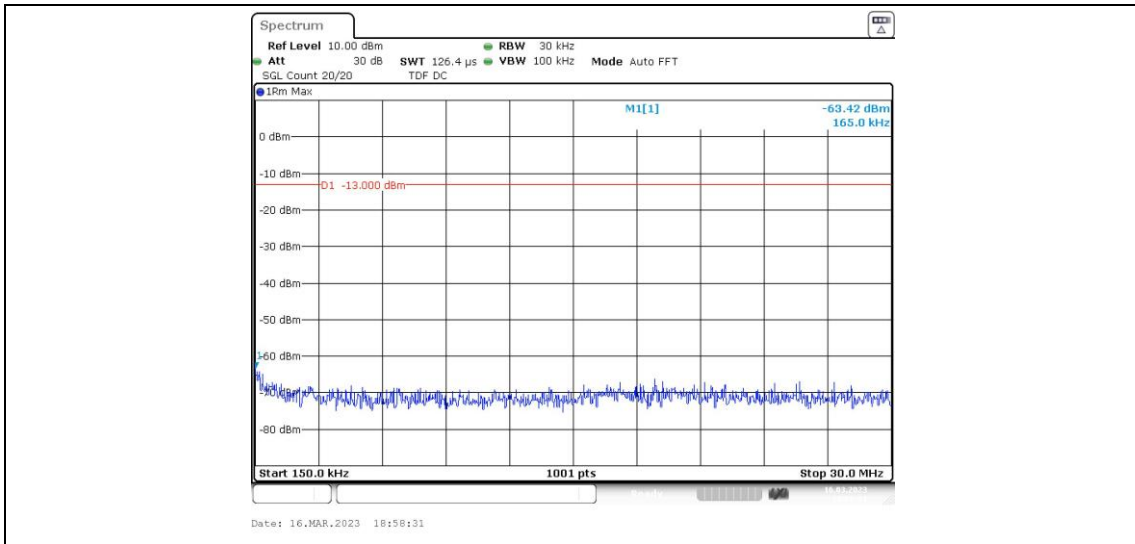

**Band5-4233-2-0.15~30MHz**

**Band5-4233-2-1000~10000MHz**

Band5-4233-2-30~1000MHz

Band5-4233-3-0.009~0.15MHz

Band5-4233-3-0.15~30MHz

Band5-4233-3-30~1000MHz

Band5-4233-3-1000~10000MHz

Band5-4233-4-1000~10000MHz