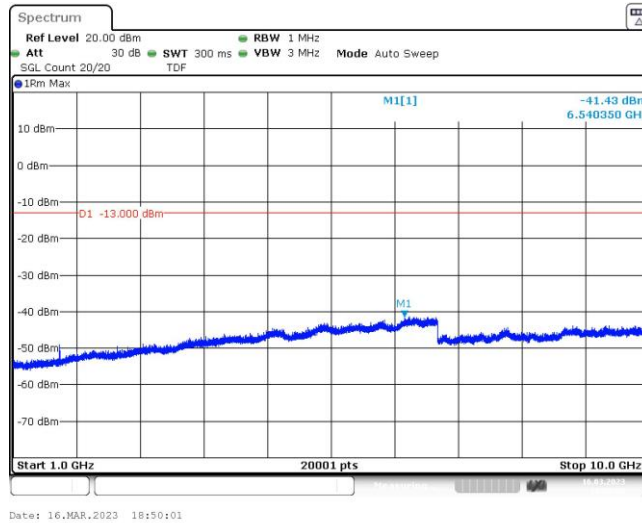

## Test Graphs

WCDMA

**Band5-4132-1000~10000MHz**

**Band5-4182-0.009~0.15MHz**

**Band5-4182-0.15~30MHz**

Band5-4182-30~1000MHz

Band5-4182-1000~10000MHz

Band5-4233-0.009~0.15MHz

**Band5-4233-0.15~30MHz**

**Band5-4233-30~1000MHz**

**Band5-4233-1000~10000MHz**

HSDPA

### Band5-4132-1-1000~10000MHz