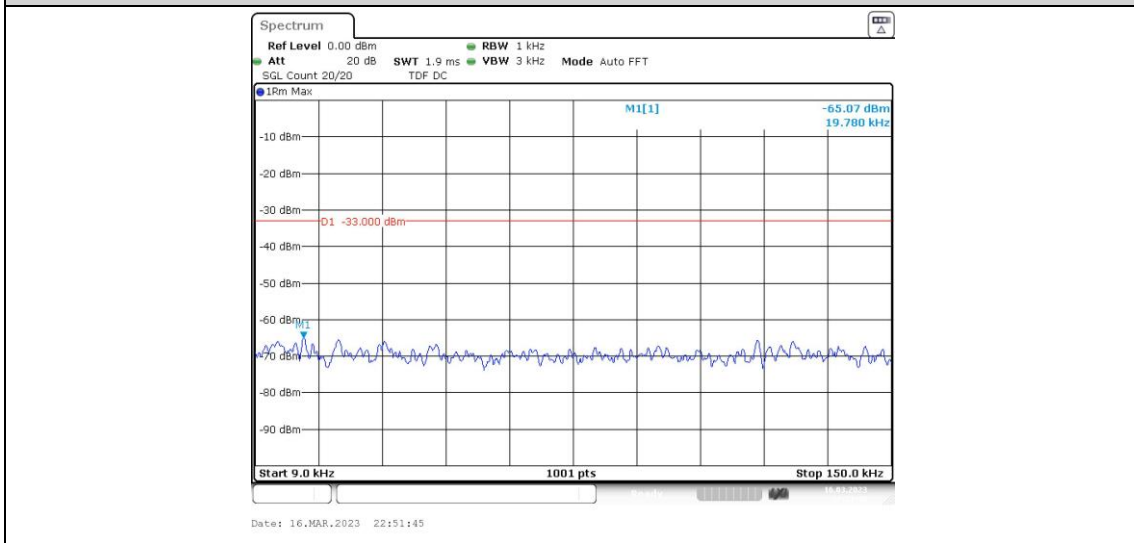

Band5-4132-5-30~1000MHz

Band5-4182-1-1000~10000MHz

Band5-4182-1-30~1000MHz

Band5-4182-1-0.009~0.15MHz

Band5-4182-1-0.15~30MHz

Band5-4182-2-0.009~0.15MHz

Band5-4182-2-30~1000MHz

Band5-4182-2-0.15~30MHz