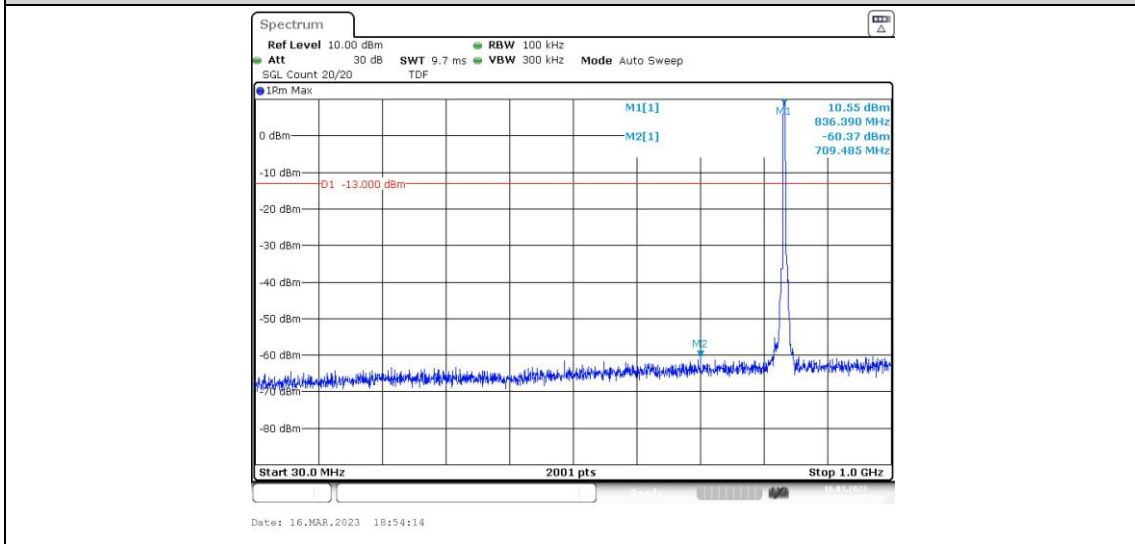

Band5-4182-2-30~1000MHz

Band5-4182-2-0.009~0.15MHz