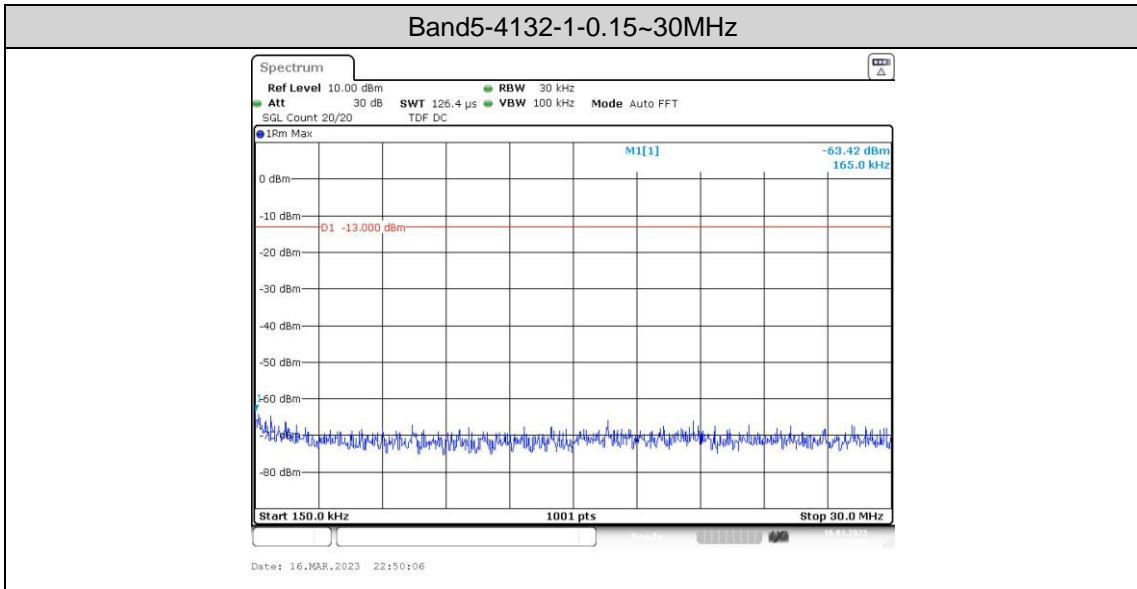

**Band5-4233-2-0.15~30MHz**

**Band5-4233-2-1000~10000MHz**

Band5-4233-2-30~1000MHz

Band5-4233-3-0.009~0.15MHz

Band5-4233-3-0.15~30MHz

Band5-4233-3-30~1000MHz

Band5-4233-3-1000~10000MHz

Band5-4233-4-1000~10000MHz

Band5-4233-4-0.009~0.15MHz

Band5-4233-4-0.15~30MHz

Band5-4233-4-30~1000MHz

HSUPA

Band5-4132-1-1000~10000MHz

Date: 16.MAR.2023 22:50:39

Band5-4132-1-0.009~0.15MHz

Date: 16.MAR.2023 22:49:54