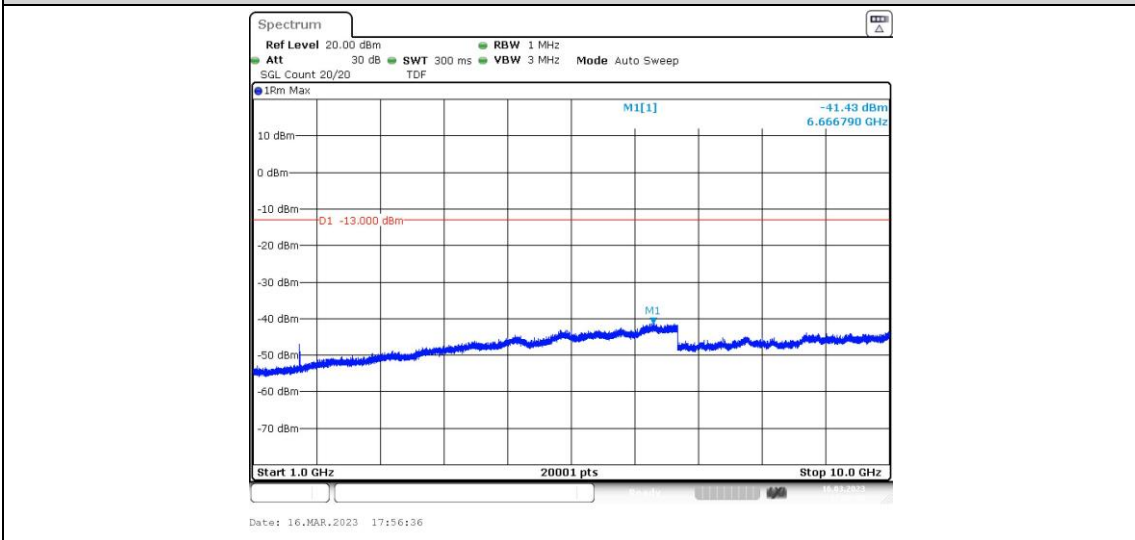

## Test Graphs

WCDMA

**Band5-4132-1000~10000MHz**

**Band5-4182-0.009~0.15MHz**

**Band5-4182-0.15~30MHz**

Band5-4182-30~1000MHz

Band5-4182-1000~10000MHz

Band5-4233-0.009~0.15MHz

**Band5-4233-0.15~30MHz**

**Band5-4233-30~1000MHz**

**Band5-4233-1000~10000MHz**

HSDPA

### Band5-4132-1-1000~10000MHz