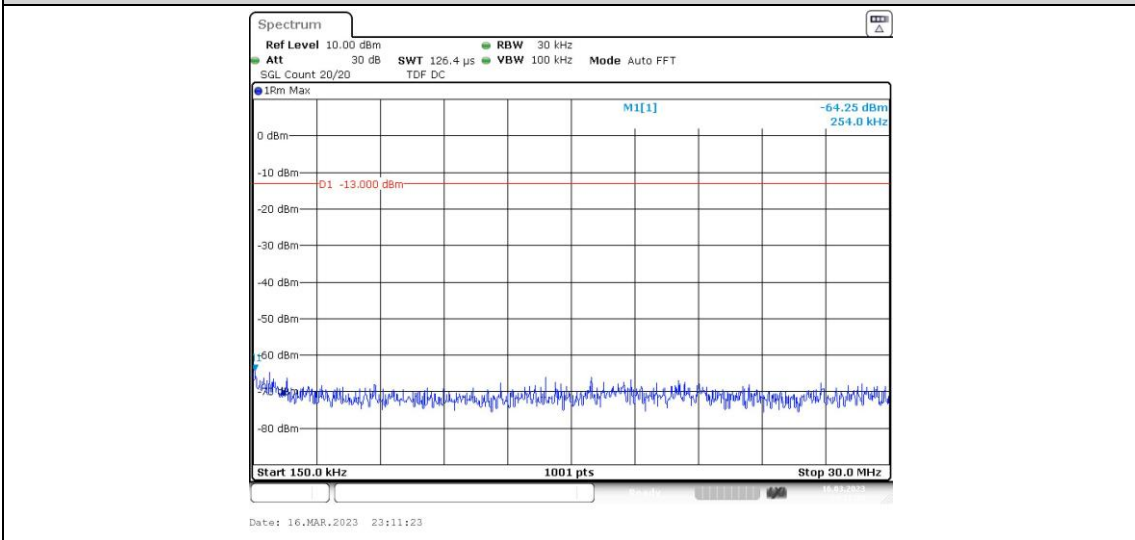

Band5-4132-3-30~1000MHz

Band5-4132-4-1000~10000MHz

Band5-4132-4-0.009~0.15MHz

Band5-4132-4-30~1000MHz

Band5-4132-4-0.15~30MHz

Band5-4132-5-0.009~0.15MHz

Band5-4132-5-1000~10000MHz

Band5-4132-5-0.15~30MHz

Band5-4132-5-30~1000MHz

Band5-4182-1-1000~10000MHz

Band5-4182-1-30~1000MHz

Band5-4182-1-0.009~0.15MHz

Band5-4182-1-0.15~30MHz

Band5-4182-2-0.009~0.15MHz

Band5-4182-2-30~1000MHz

Band5-4182-2-0.15~30MHz