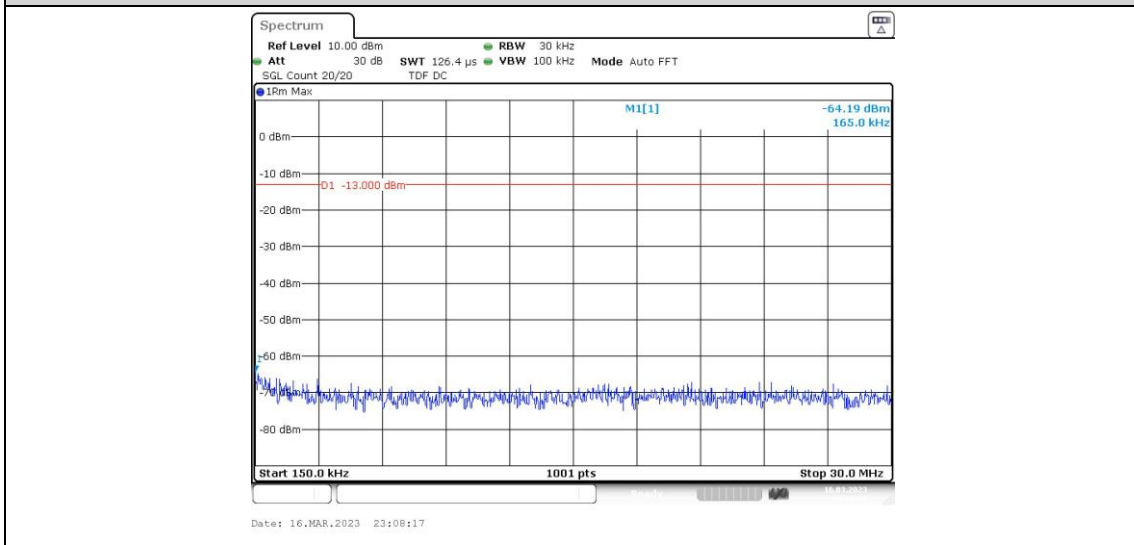

Band5-4182-2-1000~10000MHz

Band5-4182-3-0.15~30MHz

Band5-4182-3-30~1000MHz

Band5-4182-3-1000~10000MHz

Band5-4182-3-0.009~0.15MHz

Band5-4182-4-0.009~0.15MHz

Band5-4182-4-1000~10000MHz

Band5-4182-4-0.15~30MHz

Band5-4182-4-30~1000MHz

Band5-4182-5-1000~10000MHz

Band5-4182-5-0.15~30MHz

Band5-4182-5-30~1000MHz

Band5-4182-5-0.009~0.15MHz

Band5-4233-1-1000~10000MHz

Band5-4233-1-30~1000MHz

Band5-4233-1-0.15~30MHz