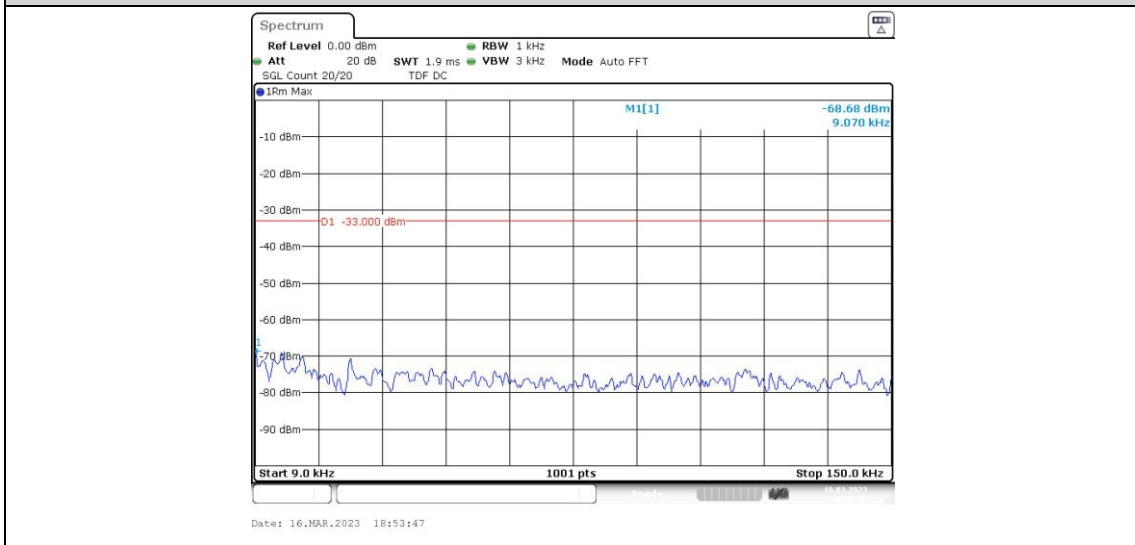

Band5-4182-2-0.009~0.15MHz

Band5-4182-2-1000~10000MHz