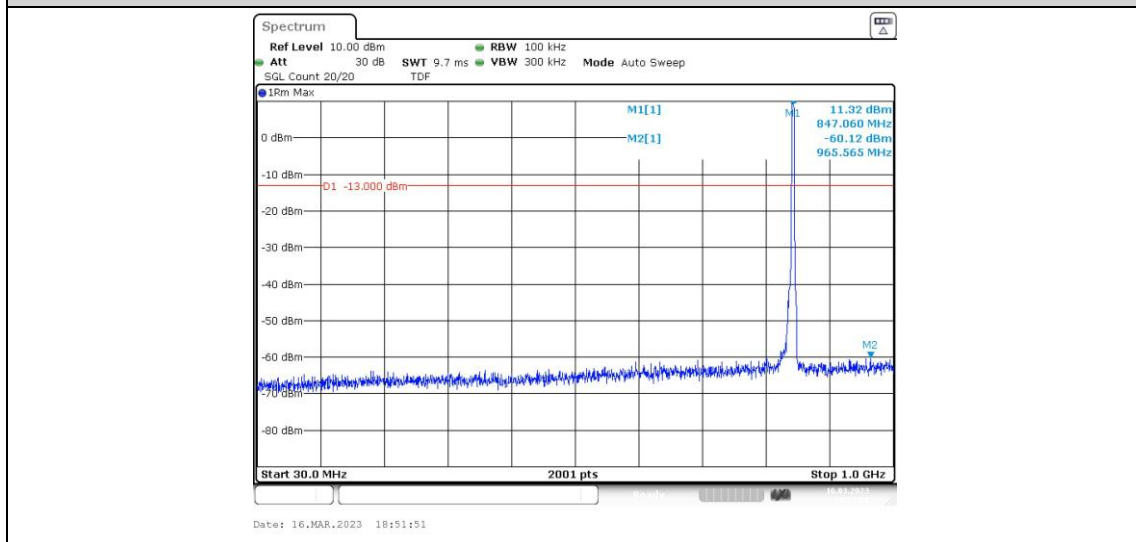

Band5-4182-4-0.15~30MHz

Band5-4182-4-30~1000MHz

Band5-4182-4-1000~10000MHz

Band5-4233-1-0.15~30MHz

Band5-4233-1-30~1000MHz

Band5-4233-1-1000~10000MHz

Band5-4233-1-0.009~0.15MHz

**Band5-4233-2-0.009~0.15MHz**

**Band5-4233-2-0.15~30MHz**

**Band5-4233-2-1000~10000MHz**

Band5-4233-2-30~1000MHz

Band5-4233-3-0.009~0.15MHz

Band5-4233-3-0.15~30MHz

Band5-4233-3-30~1000MHz

Band5-4233-3-1000~10000MHz

Band5-4233-4-1000~10000MHz