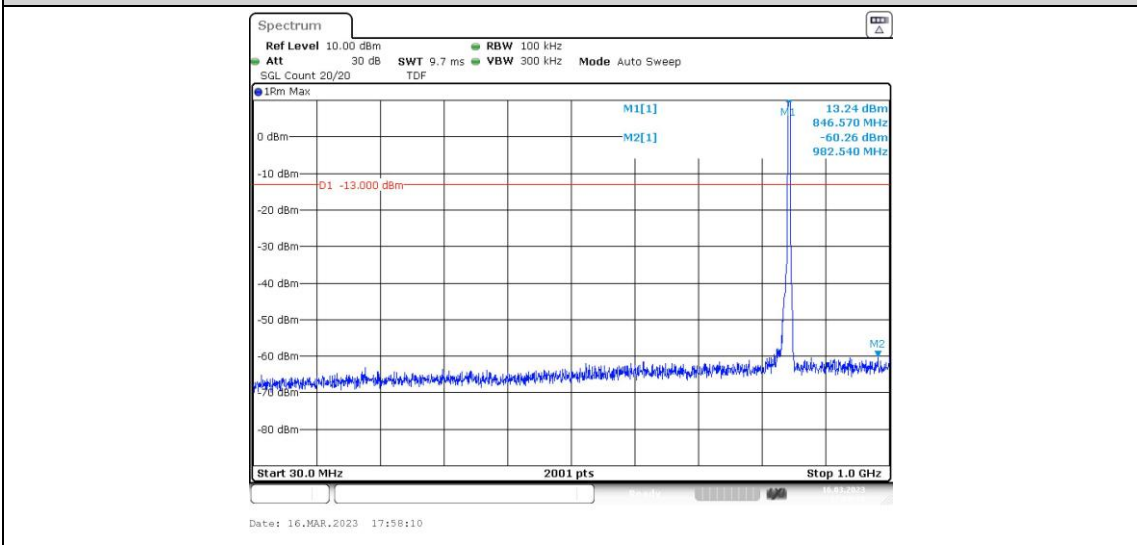

## Test Graphs

WCDMA

**Band5-4132-1000~10000MHz**

**Band5-4182-0.009~0.15MHz**

**Band5-4182-0.15~30MHz**

Band5-4182-30~1000MHz

Band5-4182-1000~10000MHz

Band5-4233-0.009~0.15MHz

**Band5-4233-0.15~30MHz**

**Band5-4233-30~1000MHz**

**Band5-4233-1000~10000MHz**

HSDPA