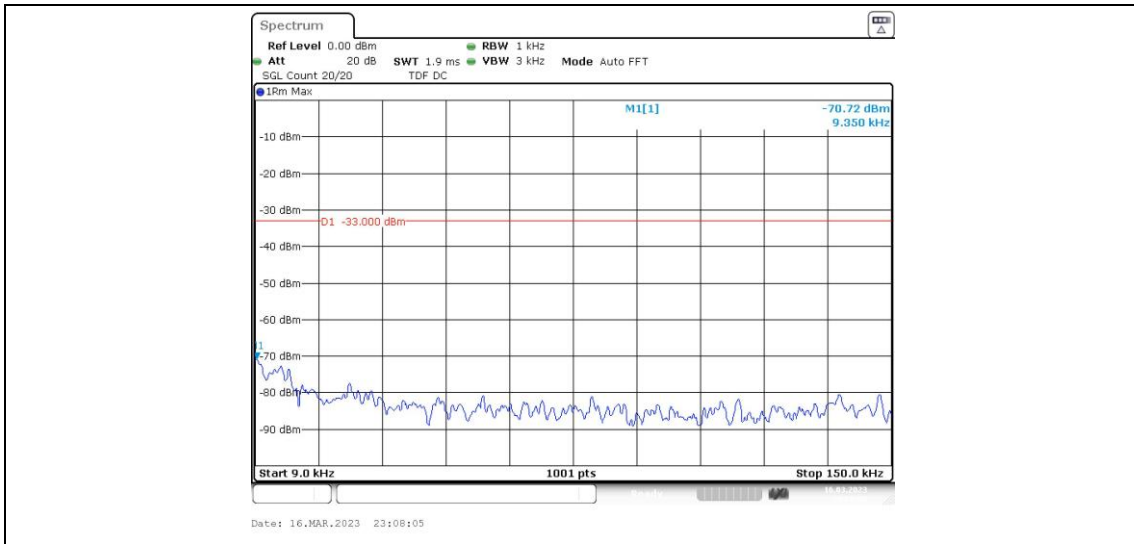

Band5-4182-2-1000~10000MHz

Band5-4182-3-0.15~30MHz

Band5-4182-3-30~1000MHz

Band5-4182-3-1000~10000MHz

Band5-4182-3-0.009~0.15MHz

Band5-4182-4-0.009~0.15MHz

Band5-4182-4-1000~10000MHz

Band5-4182-4-0.15~30MHz