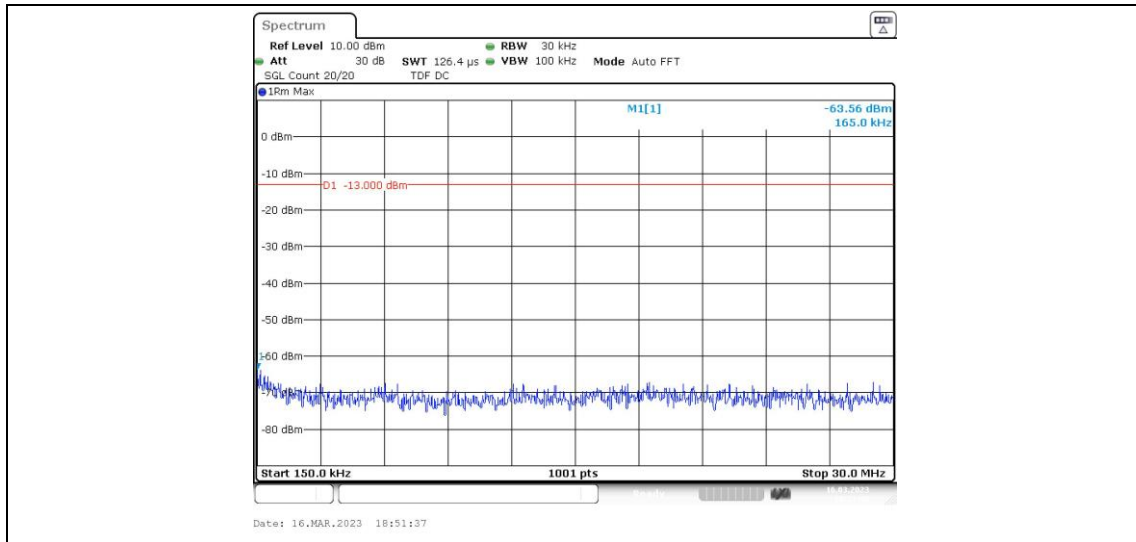

Band5-4182-4-0.15~30MHz

Band5-4182-4-30~1000MHz

Band5-4182-4-1000~10000MHz

Band5-4233-1-0.15~30MHz

Band5-4233-1-30~1000MHz

Band5-4233-1-1000~10000MHz

Band5-4233-1-0.009~0.15MHz

**Band5-4233-2-0.009~0.15MHz**