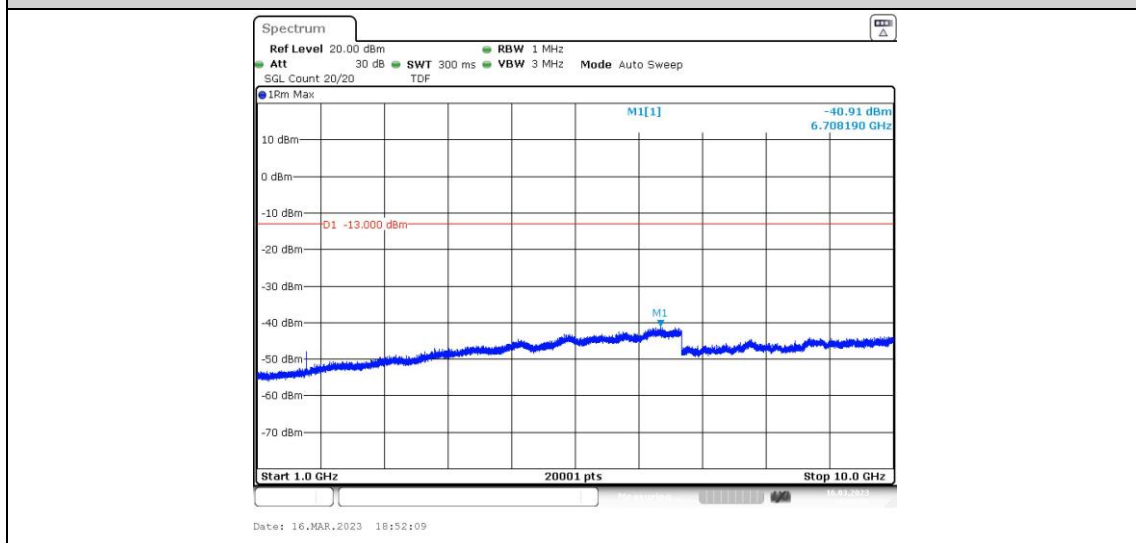

Band5-4182-4-0.15~30MHz

Band5-4182-4-30~1000MHz

Band5-4182-4-1000~10000MHz

Band5-4233-1-0.15~30MHz

Band5-4233-1-30~1000MHz

Band5-4233-1-1000~10000MHz

Band5-4233-1-0.009~0.15MHz

**Band5-4233-2-0.009~0.15MHz**

**Band5-4233-2-0.15~30MHz**

**Band5-4233-2-1000~10000MHz**

Band5-4233-2-30~1000MHz

Band5-4233-3-0.009~0.15MHz

Band5-4233-3-0.15~30MHz

Band5-4233-3-30~1000MHz

Band5-4233-3-1000~10000MHz

Band5-4233-4-1000~10000MHz