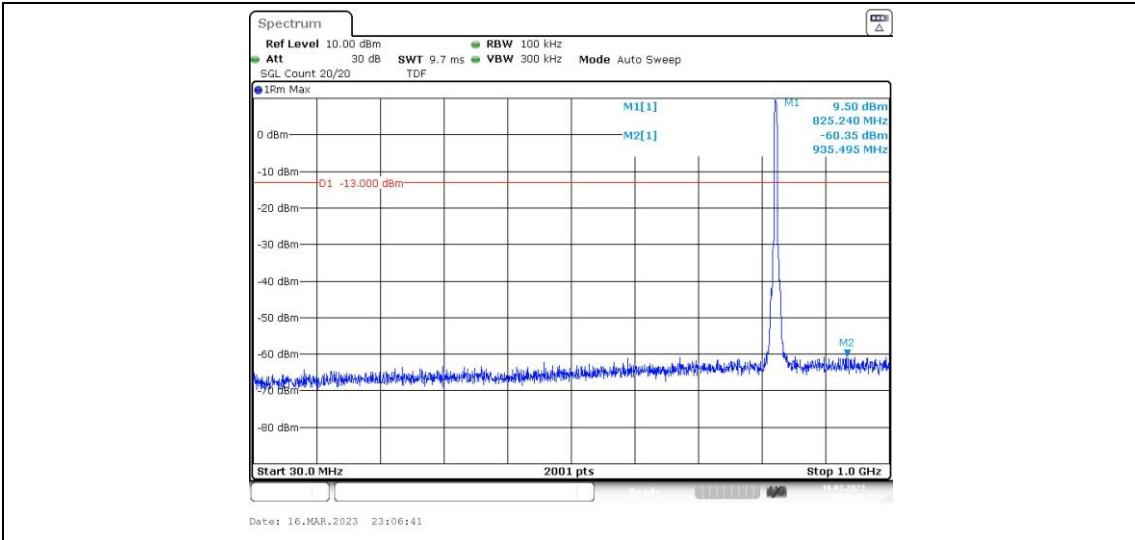

Band5-4132-3-30~1000MHz

Band5-4132-4-1000~10000MHz

Band5-4132-4-0.009~0.15MHz

Band5-4132-4-30~1000MHz

Band5-4132-4-0.15~30MHz

Band5-4132-5-0.009~0.15MHz

Band5-4132-5-1000~10000MHz

Band5-4132-5-0.15~30MHz