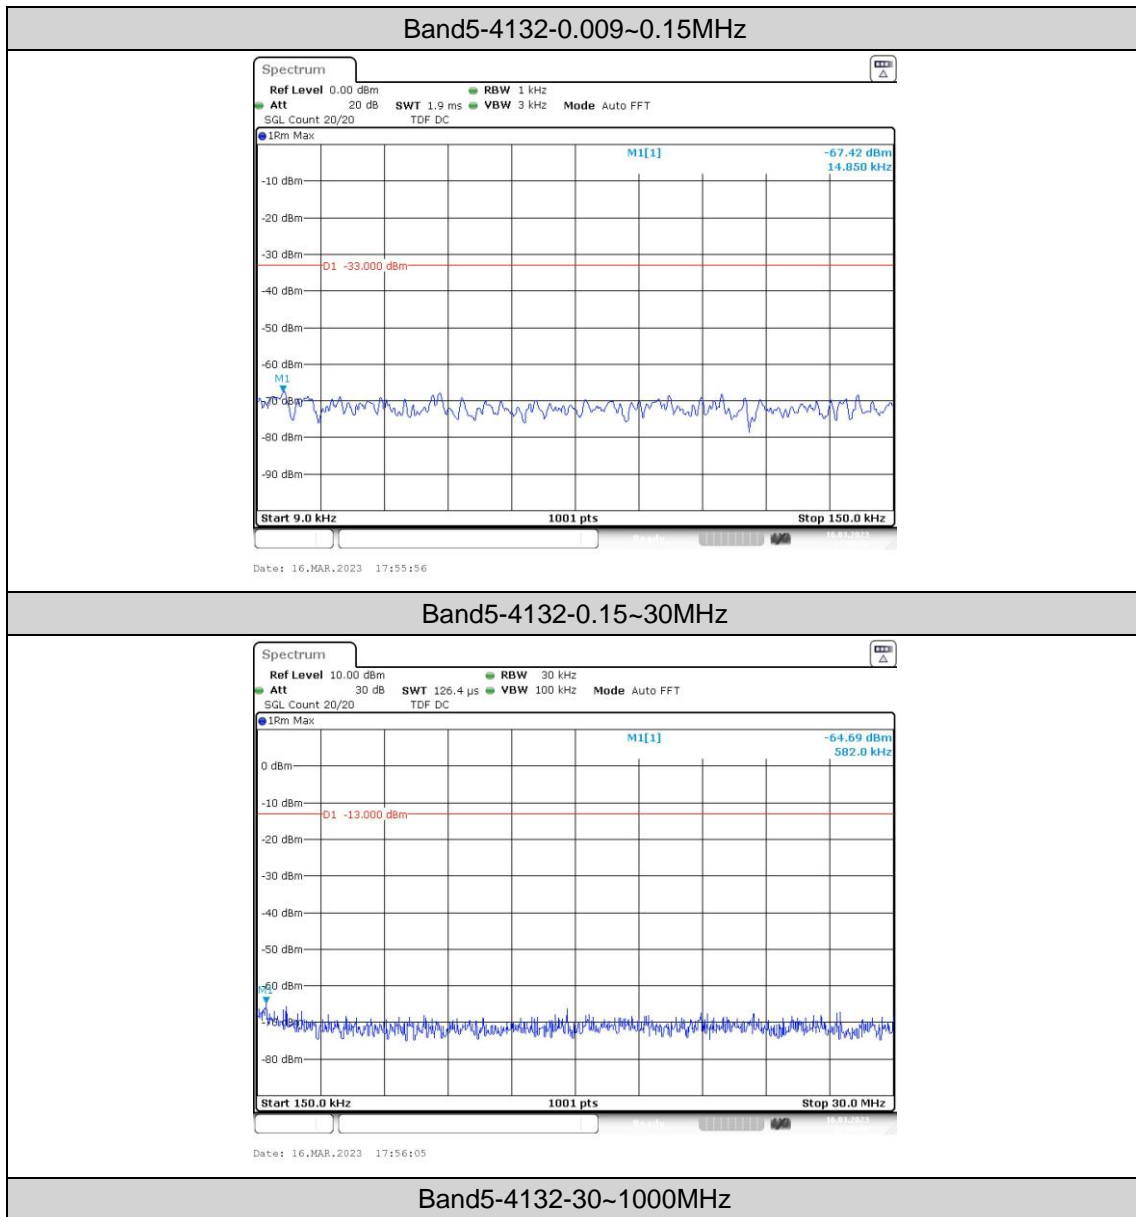

## Test Graphs

WCDMA

**Band5-4132-1000~10000MHz**

**Band5-4182-0.009~0.15MHz**

**Band5-4182-0.15~30MHz**

Band5-4182-30~1000MHz

Band5-4182-1000~10000MHz

Band5-4233-0.009~0.15MHz

**Band5-4233-0.15~30MHz**

**Band5-4233-30~1000MHz**

**Band5-4233-1000~10000MHz**

HSDPA