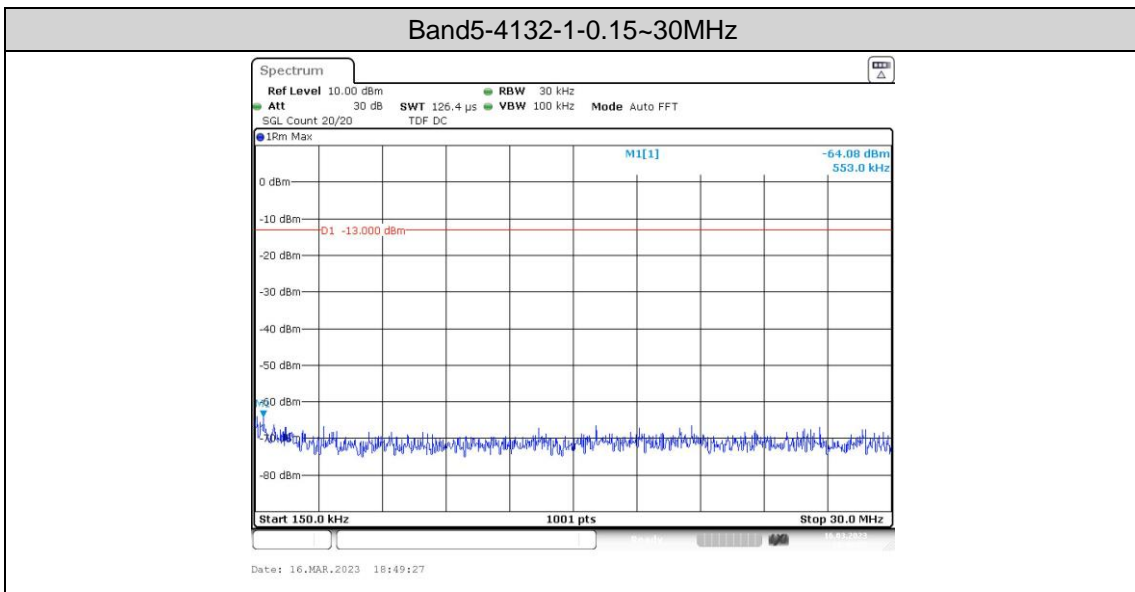

**Band5-4233-0.15~30MHz**

**Band5-4233-30~1000MHz**

**Band5-4233-1000~10000MHz**

HSDPA