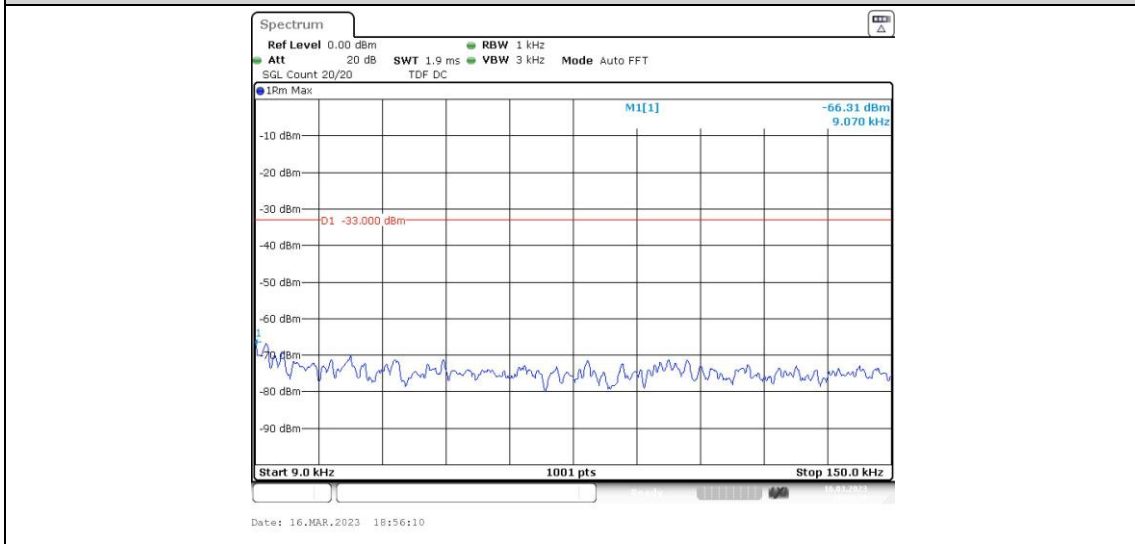

### Band5-4132-2-30~1000MHz

Band5-4132-2-1000~10000MHz

Band5-4132-2-0.009~0.15MHz

Band5-4132-3-0.15~30MHz

Band5-4132-3-0.009~0.15MHz

Band5-4132-3-1000~10000MHz

Band5-4132-3-30~1000MHz

Band5-4132-4-0.15~30MHz