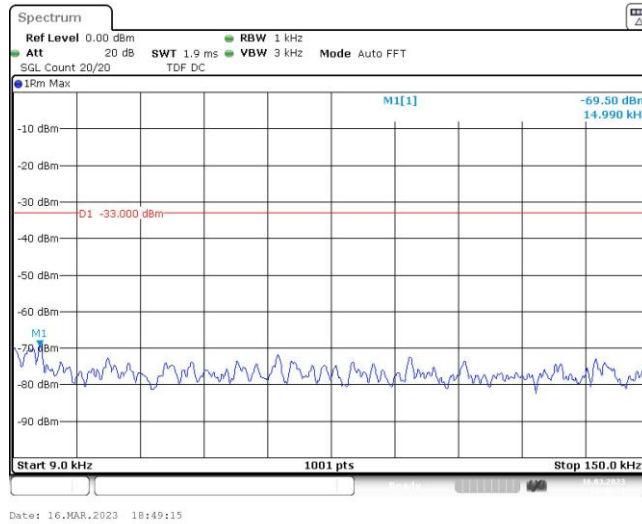

Band5-4132-1-0.009~0.15MHz