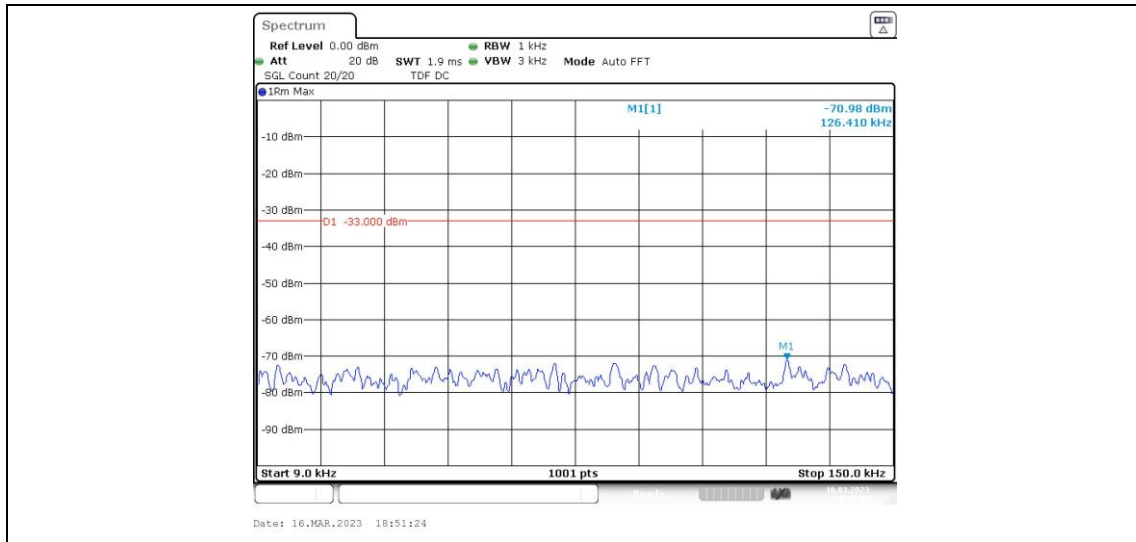

Band5-4182-4-0.15~30MHz

Band5-4182-4-30~1000MHz

Band5-4182-4-1000~10000MHz

Band5-4233-1-0.15~30MHz

Band5-4233-1-30~1000MHz

Band5-4233-1-1000~10000MHz

Band5-4233-1-0.009~0.15MHz

**Band5-4233-2-0.009~0.15MHz**

**Band5-4233-2-0.15~30MHz**

**Band5-4233-2-1000~10000MHz**

Band5-4233-2-30~1000MHz

Band5-4233-3-0.009~0.15MHz

Band5-4233-3-0.15~30MHz

Band5-4233-3-30~1000MHz

Band5-4233-3-1000~10000MHz

Band5-4233-4-1000~10000MHz