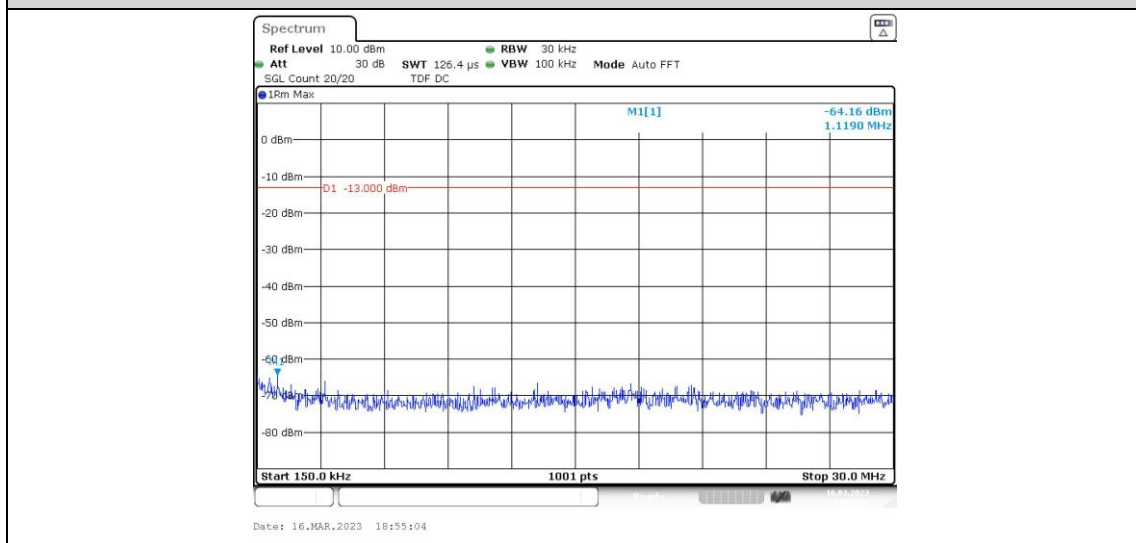

Band5-4182-4-0.15~30MHz

Band5-4182-4-30~1000MHz

Band5-4182-4-1000~10000MHz

Band5-4233-1-0.15~30MHz

Band5-4233-1-30~1000MHz

Band5-4233-1-1000~10000MHz

Band5-4233-1-0.009~0.15MHz

**Band5-4233-2-0.009~0.15MHz**

**Band5-4233-2-0.15~30MHz**

**Band5-4233-2-1000~10000MHz**

Band5-4233-2-30~1000MHz

Band5-4233-3-0.009~0.15MHz

Band5-4233-3-0.15~30MHz

Band5-4233-3-30~1000MHz

Band5-4233-3-1000~10000MHz

Band5-4233-4-1000~10000MHz