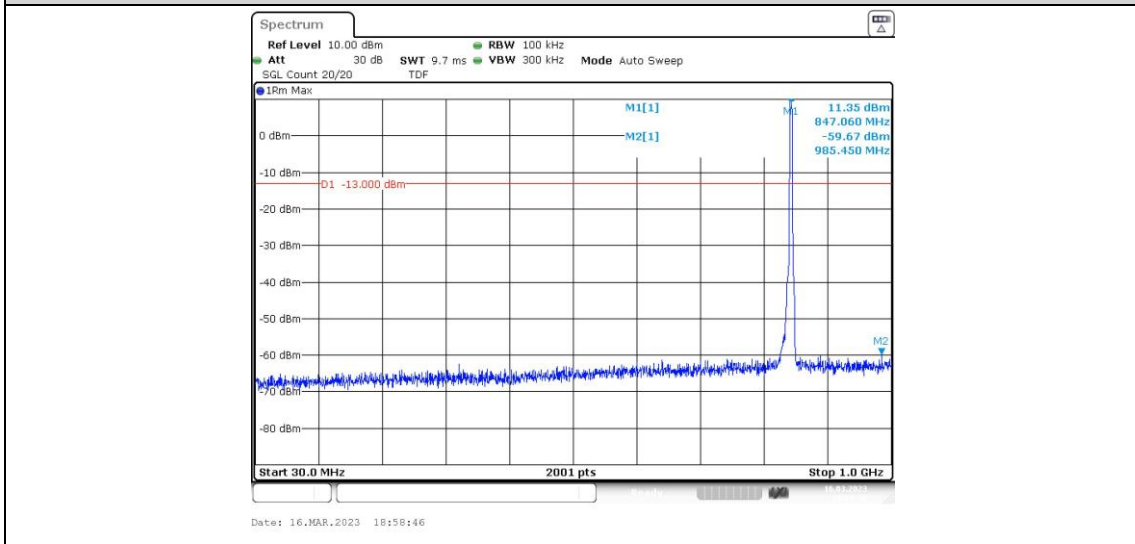

**Band5-4233-2-0.15~30MHz**

**Band5-4233-2-1000~10000MHz**

Band5-4233-2-30~1000MHz

Band5-4233-3-0.009~0.15MHz

Band5-4233-3-0.15~30MHz

Band5-4233-3-30~1000MHz

Band5-4233-3-1000~10000MHz

Band5-4233-4-1000~10000MHz