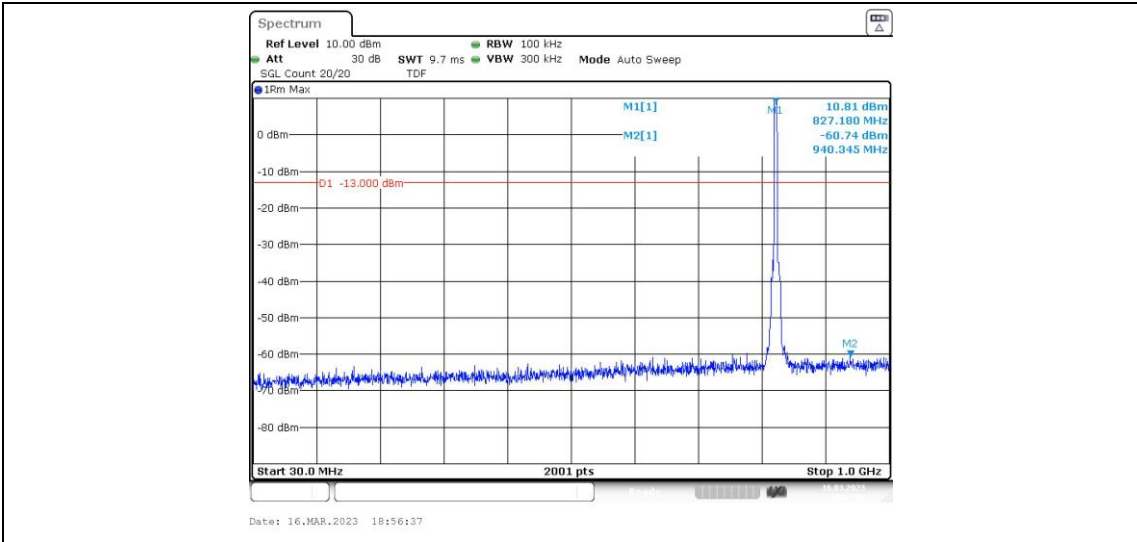

### Band5-4132-2-30~1000MHz

Band5-4132-2-1000~10000MHz

Band5-4132-2-0.009~0.15MHz

Band5-4132-3-0.15~30MHz

Band5-4132-3-0.009~0.15MHz

Band5-4132-3-1000~10000MHz

Band5-4132-3-30~1000MHz

Band5-4132-4-0.15~30MHz