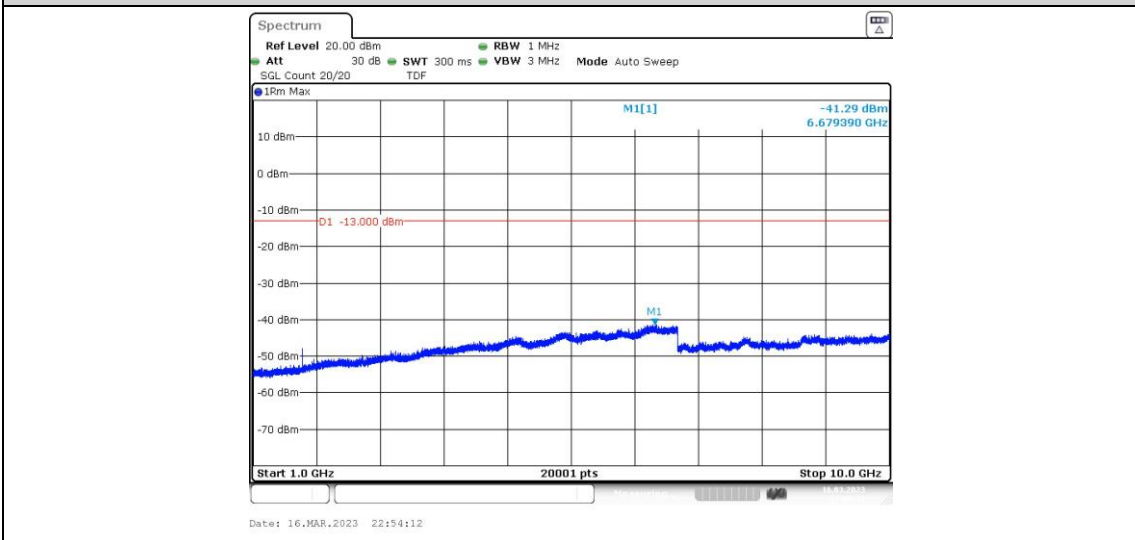

Band5-4182-2-1000~10000MHz

Band5-4182-3-0.15~30MHz

Band5-4182-3-30~1000MHz

Band5-4182-3-1000~10000MHz

Band5-4182-3-0.009~0.15MHz

Band5-4182-4-0.009~0.15MHz

Band5-4182-4-1000~10000MHz

Band5-4182-4-0.15~30MHz

Band5-4182-4-30~1000MHz

Band5-4182-5-1000~10000MHz

Band5-4182-5-0.15~30MHz

Band5-4182-5-30~1000MHz

Band5-4182-5-0.009~0.15MHz

Band5-4233-1-1000~10000MHz

Band5-4233-1-30~1000MHz

Band5-4233-1-0.15~30MHz

Band5-4233-1-0.009~0.15MHz

Band5-4233-2-0.009~0.15MHz

**Band5-4233-2-0.15~30MHz**

**Band5-4233-2-30~1000MHz**

**Band5-4233-2-1000~10000MHz**