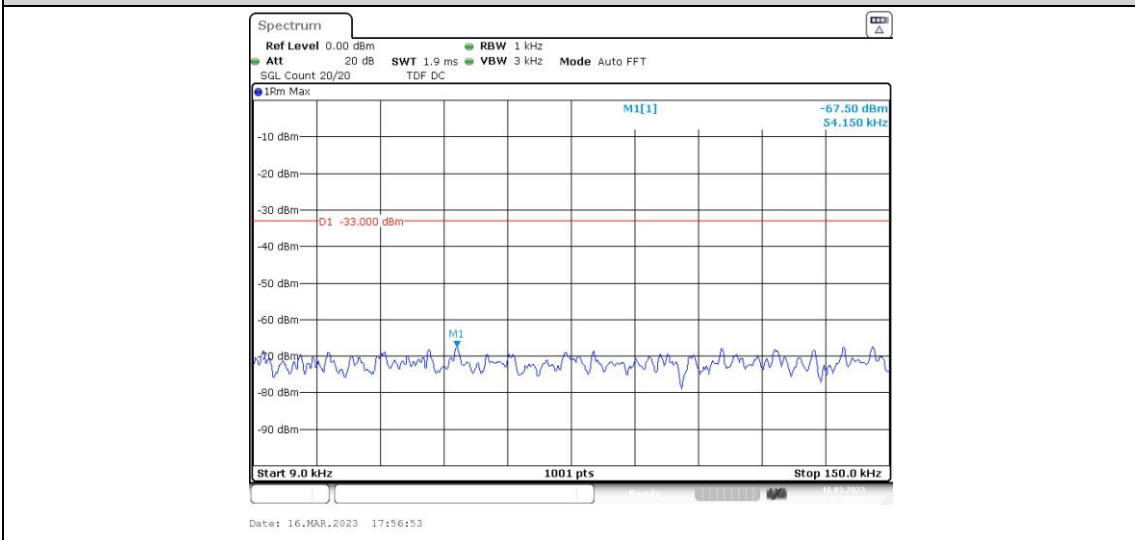

## Test Graphs

WCDMA

**Band5-4132-1000~10000MHz**

**Band5-4182-0.009~0.15MHz**

**Band5-4182-0.15~30MHz**

Band5-4182-30~1000MHz

Band5-4182-1000~10000MHz

Band5-4233-0.009~0.15MHz

**Band5-4233-0.15~30MHz**

**Band5-4233-30~1000MHz**

**Band5-4233-1000~10000MHz**

HSDPA