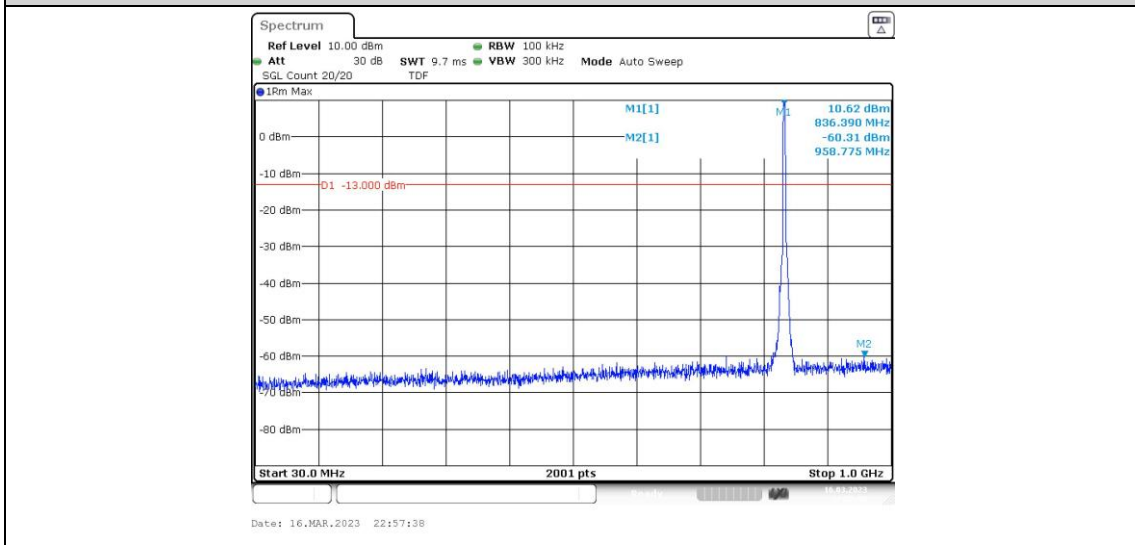

Band5-4132-5-30~1000MHz

Band5-4182-1-1000~10000MHz

Band5-4182-1-30~1000MHz

Band5-4182-1-0.009~0.15MHz

Band5-4182-1-0.15~30MHz

Band5-4182-2-0.009~0.15MHz

Band5-4182-2-30~1000MHz

Band5-4182-2-0.15~30MHz