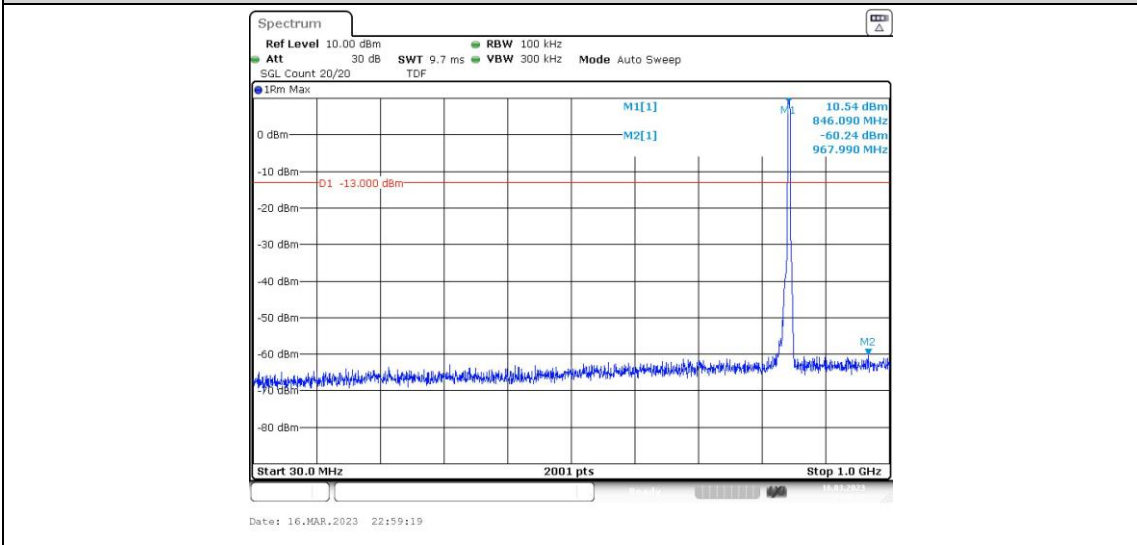

Band5-4233-1-0.009~0.15MHz

Band5-4233-2-0.009~0.15MHz

**Band5-4233-2-0.15~30MHz**

**Band5-4233-2-30~1000MHz**

**Band5-4233-2-1000~10000MHz**