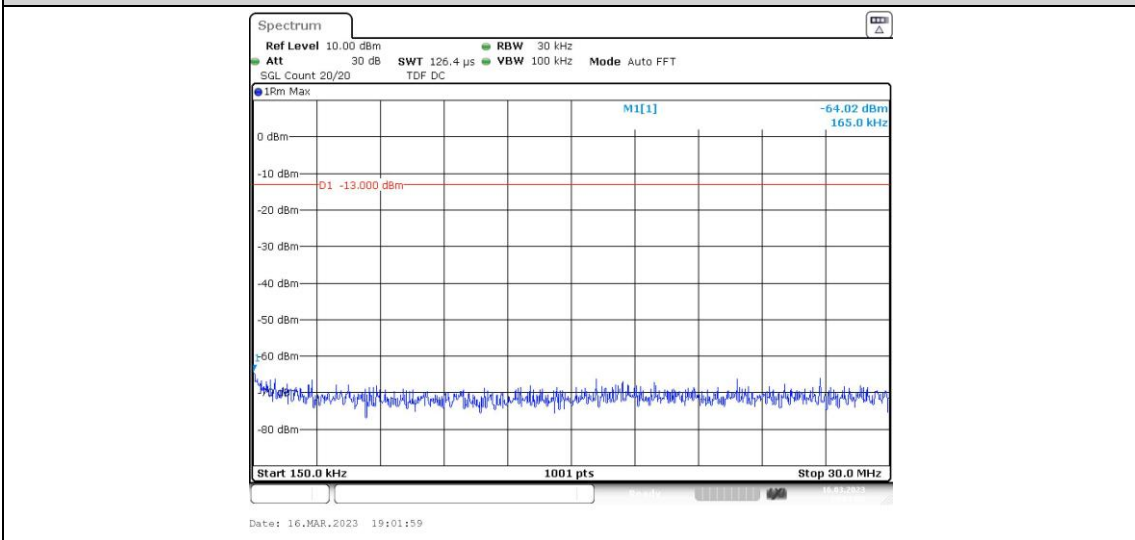

Band5-4233-4-0.15~30MHz

Band5-4233-4-30~1000MHz