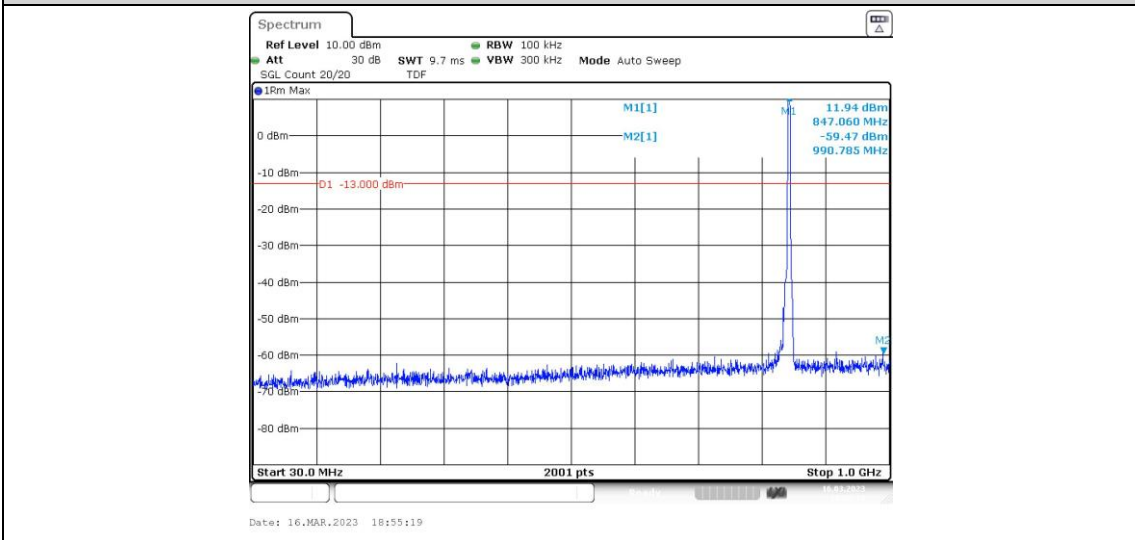

Band5-4233-2-30~1000MHz

Band5-4233-3-0.009~0.15MHz