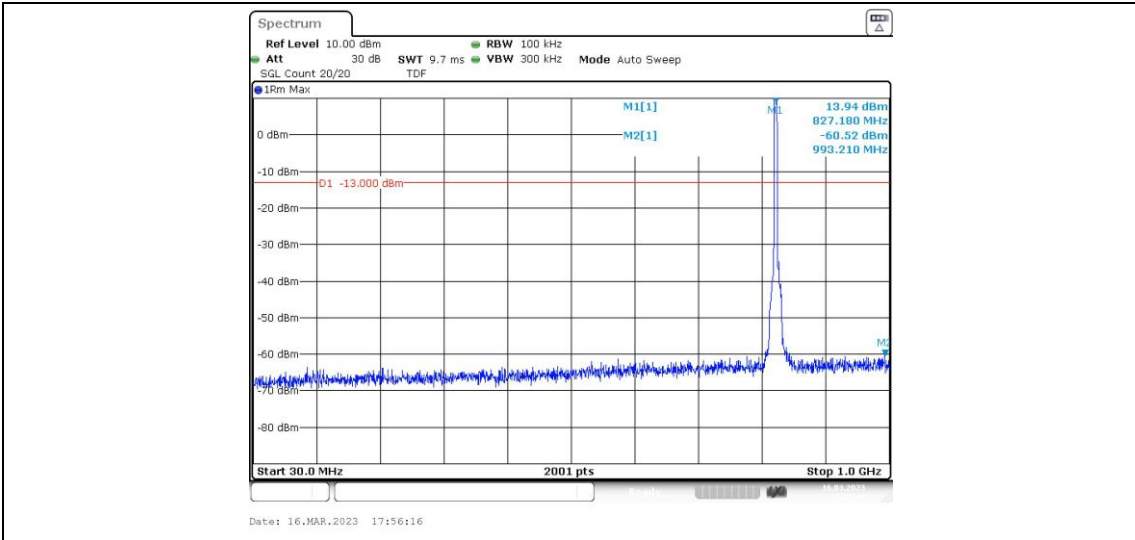

## Test Graphs

WCDMA

**Band5-4132-1000~10000MHz**

**Band5-4182-0.009~0.15MHz**

**Band5-4182-0.15~30MHz**

Band5-4182-30~1000MHz

Band5-4182-1000~10000MHz

Band5-4233-0.009~0.15MHz