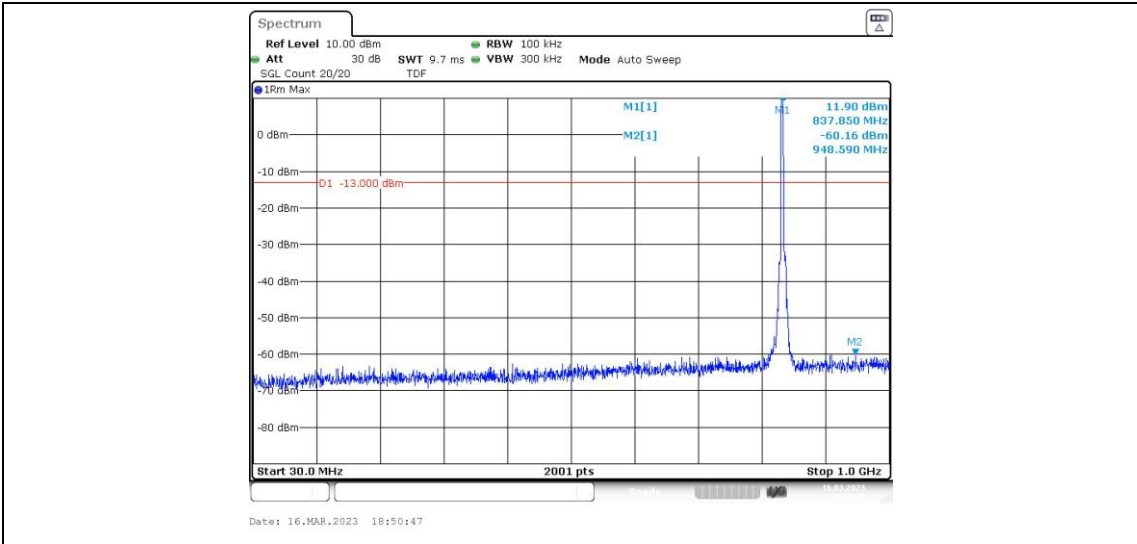

Band5-4132-4-1000~10000MHz

Band5-4132-4-0.009~0.15MHz

Band5-4132-4-30~1000MHz

Band5-4182-1-1000~10000MHz

Band5-4182-1-30~1000MHz

Band5-4182-1-0.009~0.15MHz

Band5-4182-1-0.15~30MHz

Band5-4182-2-0.15~30MHz