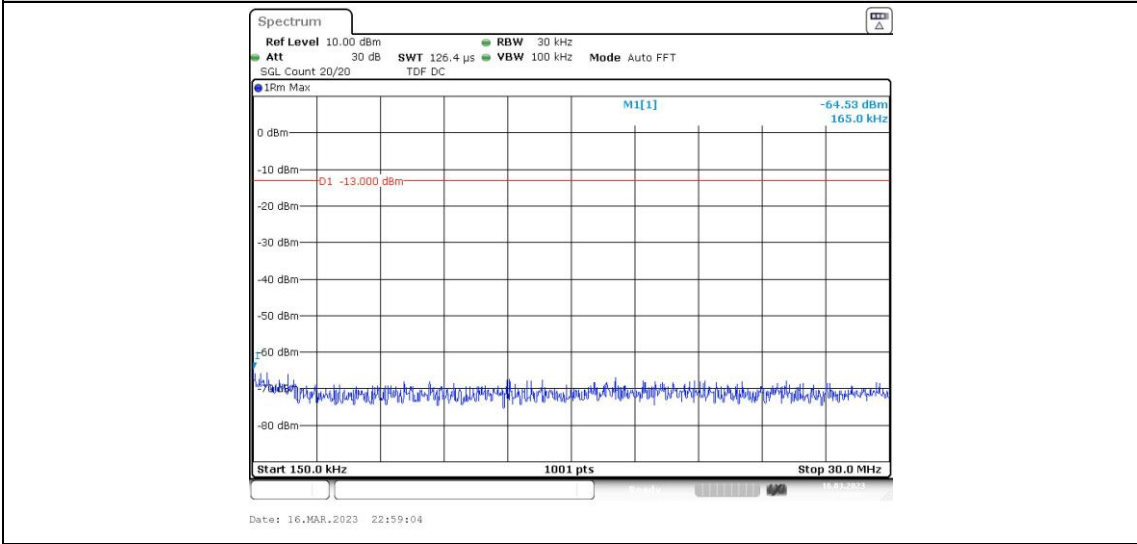

Band5-4182-4-30~1000MHz

Band5-4182-5-1000~10000MHz

Band5-4182-5-0.15~30MHz

Band5-4182-5-30~1000MHz

Band5-4182-5-0.009~0.15MHz

Band5-4233-1-1000~10000MHz

Band5-4233-1-30~1000MHz

Band5-4233-1-0.15~30MHz

Band5-4233-1-0.009~0.15MHz

Band5-4233-2-0.009~0.15MHz

**Band5-4233-2-0.15~30MHz**

**Band5-4233-2-30~1000MHz**

**Band5-4233-2-1000~10000MHz**