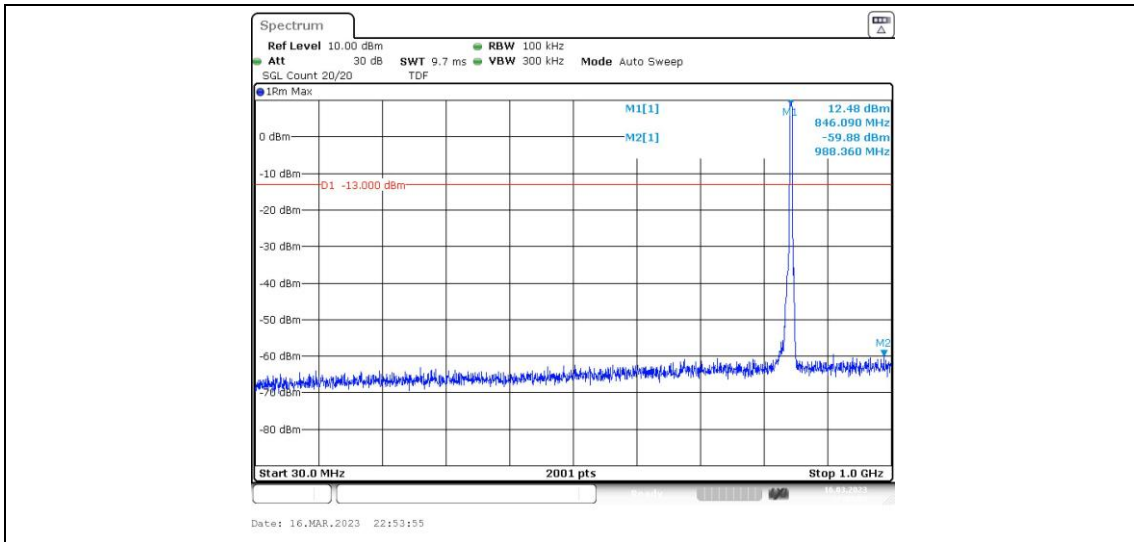

Band5-4182-4-30~1000MHz

Band5-4182-5-1000~10000MHz

Band5-4182-5-0.15~30MHz

Band5-4182-5-30~1000MHz

Band5-4182-5-0.009~0.15MHz

Band5-4233-1-1000~10000MHz

Band5-4233-1-30~1000MHz

Band5-4233-1-0.15~30MHz

Band5-4233-1-0.009~0.15MHz

Band5-4233-2-0.009~0.15MHz

**Band5-4233-2-0.15~30MHz**

**Band5-4233-2-30~1000MHz**

**Band5-4233-2-1000~10000MHz**