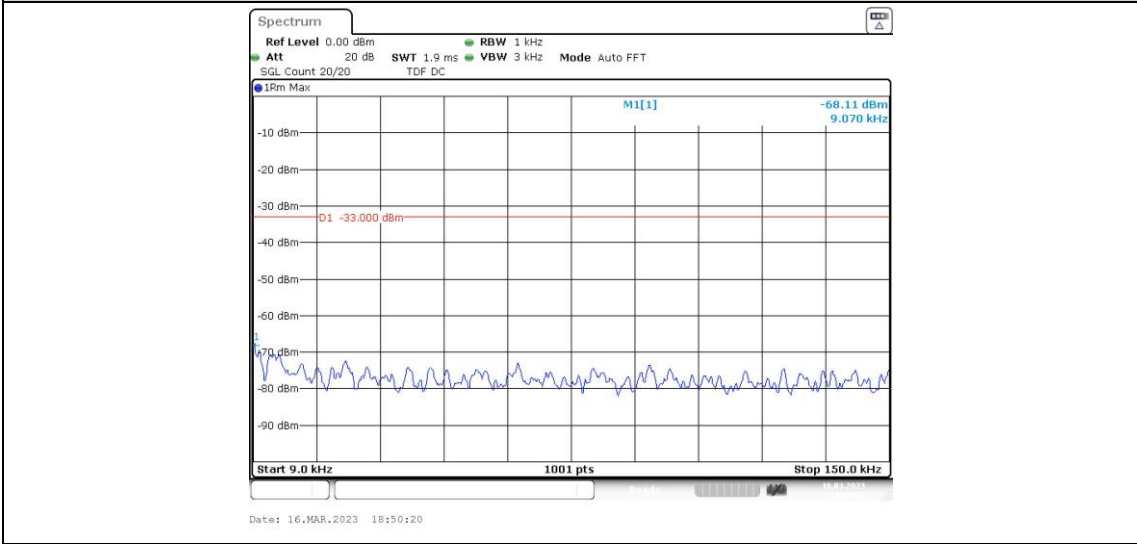

Band5-4132-4-1000~10000MHz

Band5-4132-4-0.009~0.15MHz

Band5-4132-4-30~1000MHz

Band5-4182-1-1000~10000MHz

Band5-4182-1-30~1000MHz

Band5-4182-1-0.009~0.15MHz

Band5-4182-1-0.15~30MHz

Band5-4182-2-0.15~30MHz