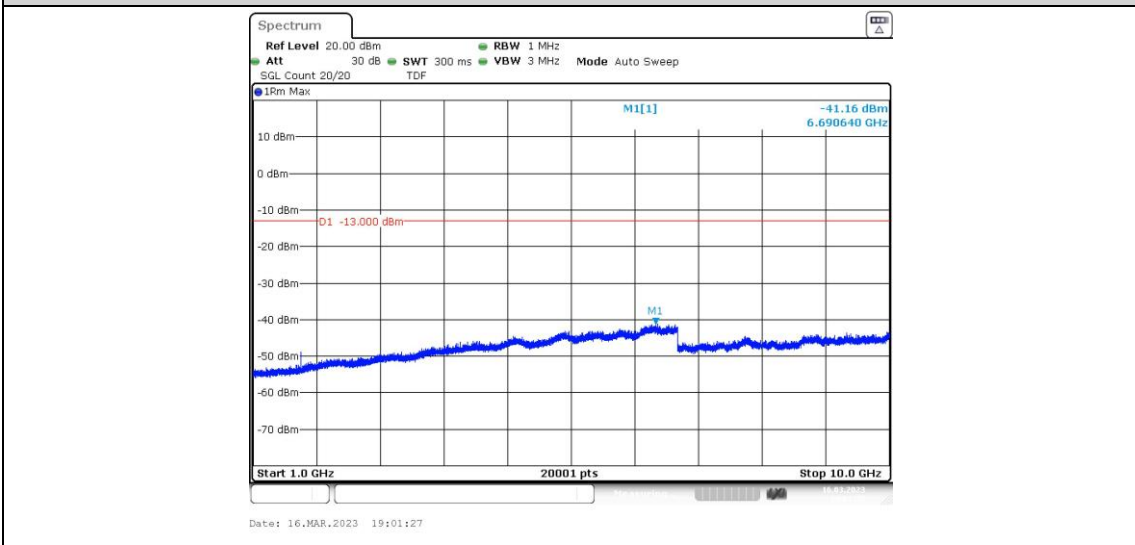

Band5-4182-2-30~1000MHz

Band5-4182-2-0.009~0.15MHz

Band5-4182-2-1000~10000MHz

Band5-4182-3-30~1000MHz

Band5-4182-3-0.15~30MHz

Band5-4182-3-1000~10000MHz

Band5-4182-3-0.009~0.15MHz

Band5-4182-4-0.009~0.15MHz

Band5-4182-4-0.15~30MHz

Band5-4182-4-30~1000MHz

Band5-4182-4-1000~10000MHz

Band5-4233-1-0.15~30MHz

Band5-4233-1-30~1000MHz

Band5-4233-1-1000~10000MHz

Band5-4233-1-0.009~0.15MHz

**Band5-4233-2-0.009~0.15MHz**