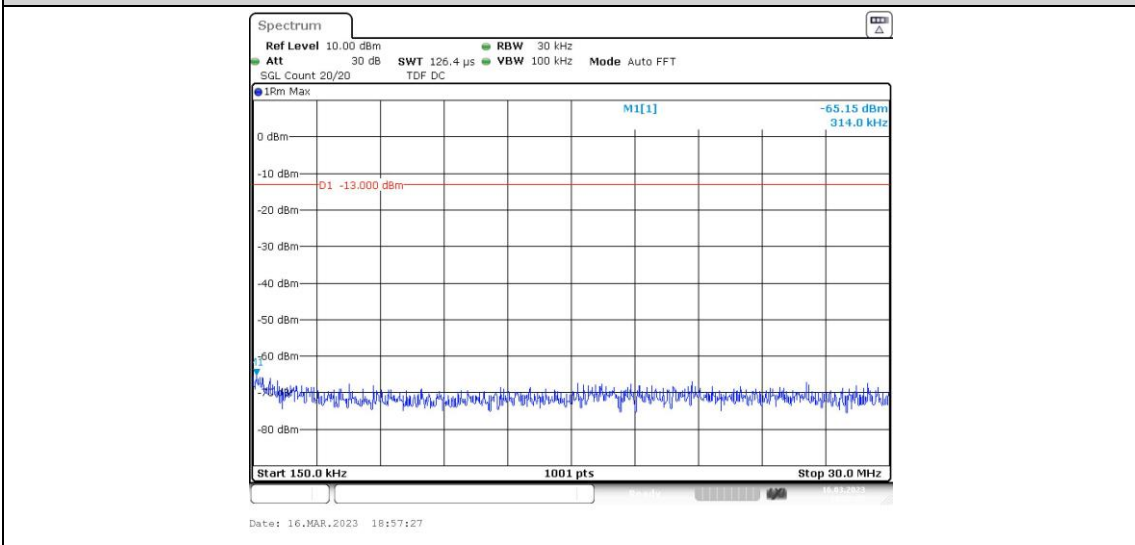

Band5-4182-2-30~1000MHz

Band5-4182-2-0.009~0.15MHz

Band5-4182-2-1000~10000MHz

Band5-4182-3-30~1000MHz

Band5-4182-3-0.15~30MHz

Band5-4182-3-1000~10000MHz

Band5-4182-3-0.009~0.15MHz

Band5-4182-4-0.009~0.15MHz