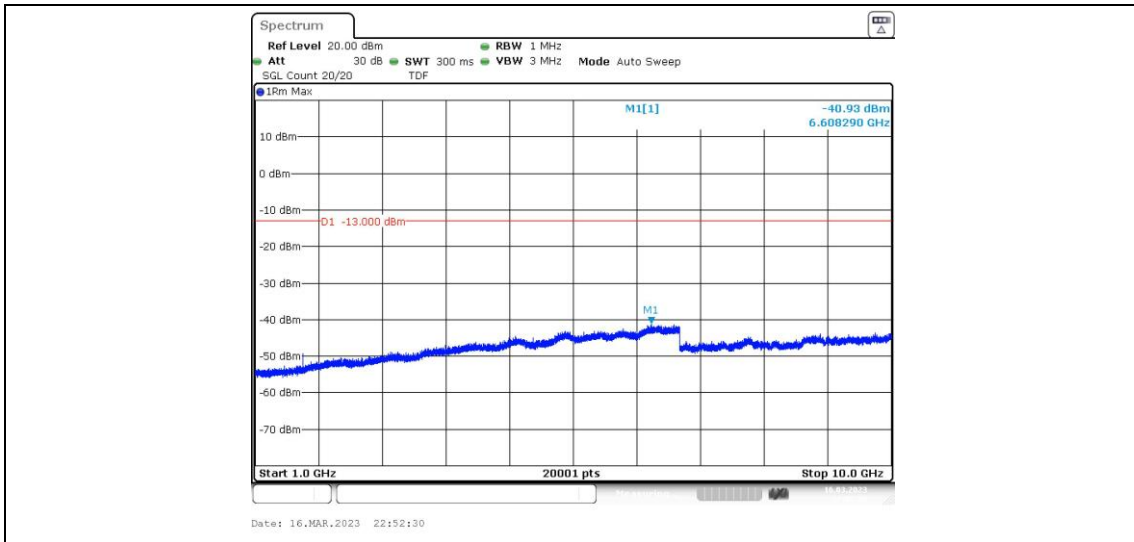

Band5-4132-3-30~1000MHz

Band5-4132-4-1000~10000MHz

Band5-4132-4-0.009~0.15MHz

Band5-4132-4-30~1000MHz

Band5-4132-4-0.15~30MHz

Band5-4132-5-0.009~0.15MHz

Band5-4132-5-1000~10000MHz

Band5-4132-5-0.15~30MHz

Band5-4132-5-30~1000MHz

Band5-4182-1-1000~10000MHz

Band5-4182-1-30~1000MHz

Band5-4182-1-0.009~0.15MHz

Band5-4182-1-0.15~30MHz

Band5-4182-2-0.009~0.15MHz

Band5-4182-2-30~1000MHz

Band5-4182-2-0.15~30MHz