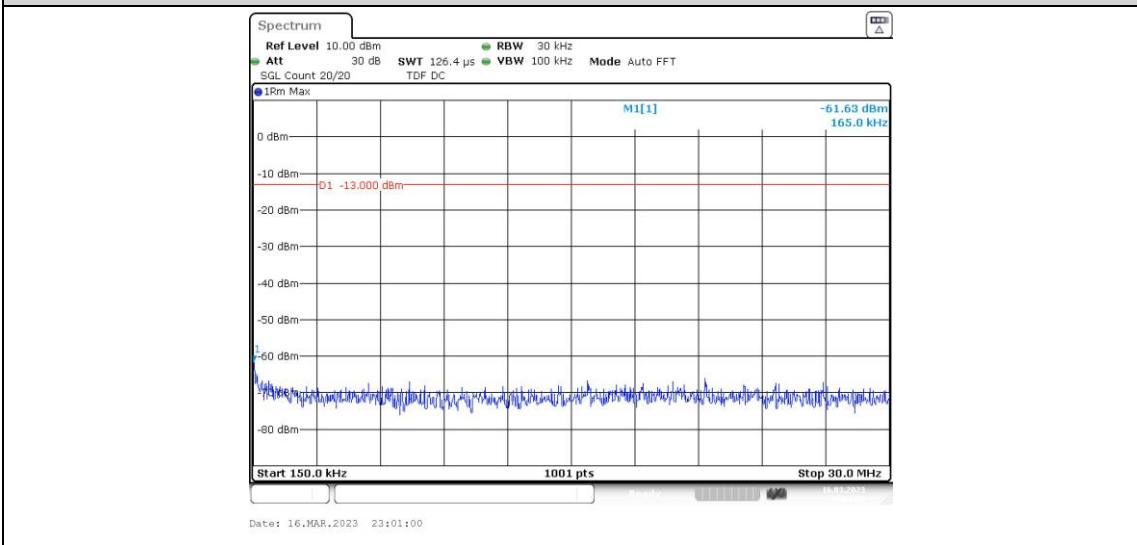

Band5-4132-2-30~1000MHz

Date: 16.MAR.2023 22:55:51

Band5-4132-2-1000~10000MHz

Band5-4132-2-0.15~30MHz

Band5-4132-2-0.009~0.15MHz

Band5-4132-3-1000~10000MHz

Band5-4132-3-0.009~0.15MHz

Band5-4132-3-0.15~30MHz