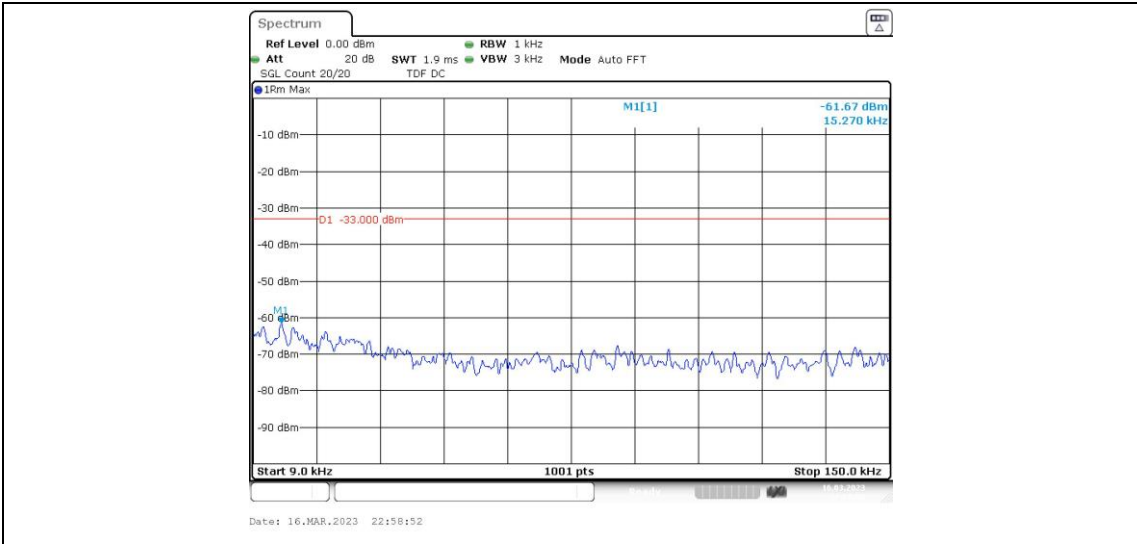

Band5-4182-4-30~1000MHz

Band5-4182-5-1000~10000MHz

Band5-4182-5-0.15~30MHz

Band5-4182-5-30~1000MHz

Band5-4182-5-0.009~0.15MHz

Band5-4233-1-1000~10000MHz

Band5-4233-1-30~1000MHz

Band5-4233-1-0.15~30MHz

Band5-4233-1-0.009~0.15MHz

Band5-4233-2-0.009~0.15MHz

**Band5-4233-2-0.15~30MHz**

**Band5-4233-2-30~1000MHz**

**Band5-4233-2-1000~10000MHz**