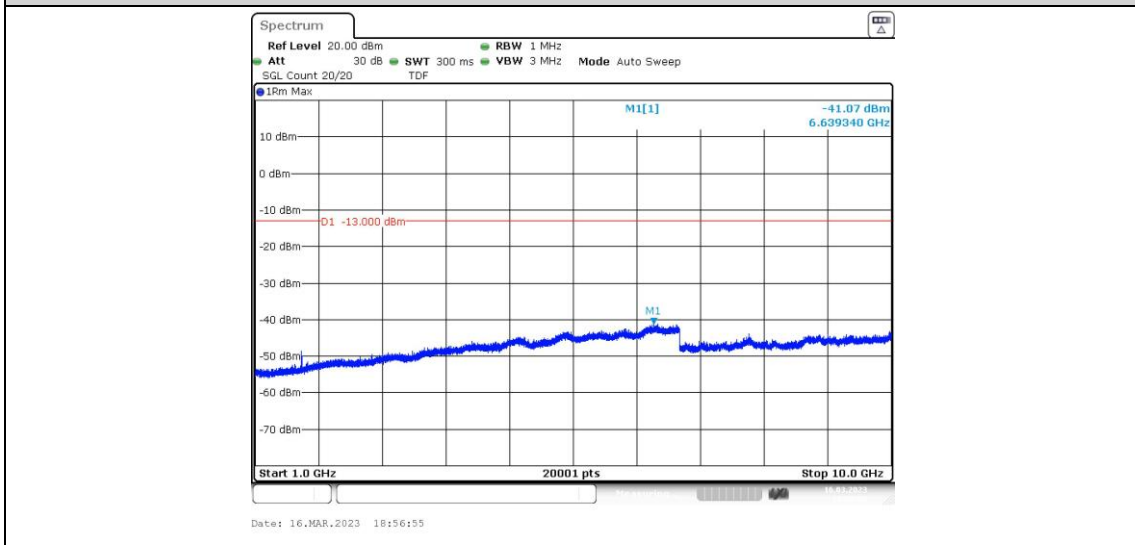

### Band5-4132-2-30~1000MHz

Band5-4132-2-1000~10000MHz

Band5-4132-2-0.009~0.15MHz

Band5-4132-3-0.15~30MHz

Band5-4132-3-0.009~0.15MHz

Band5-4132-3-1000~10000MHz

Band5-4132-3-30~1000MHz

Band5-4132-4-0.15~30MHz