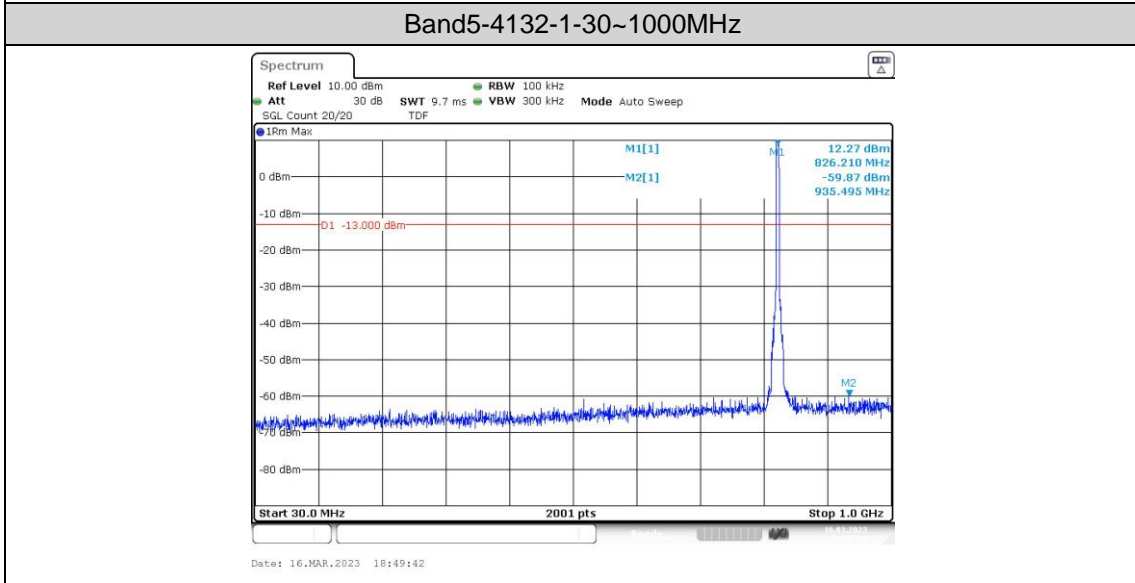

**Band5-4233-0.15~30MHz**

**Band5-4233-30~1000MHz**

**Band5-4233-1000~10000MHz**

HSDPA

### Band5-4132-1-1000~10000MHz