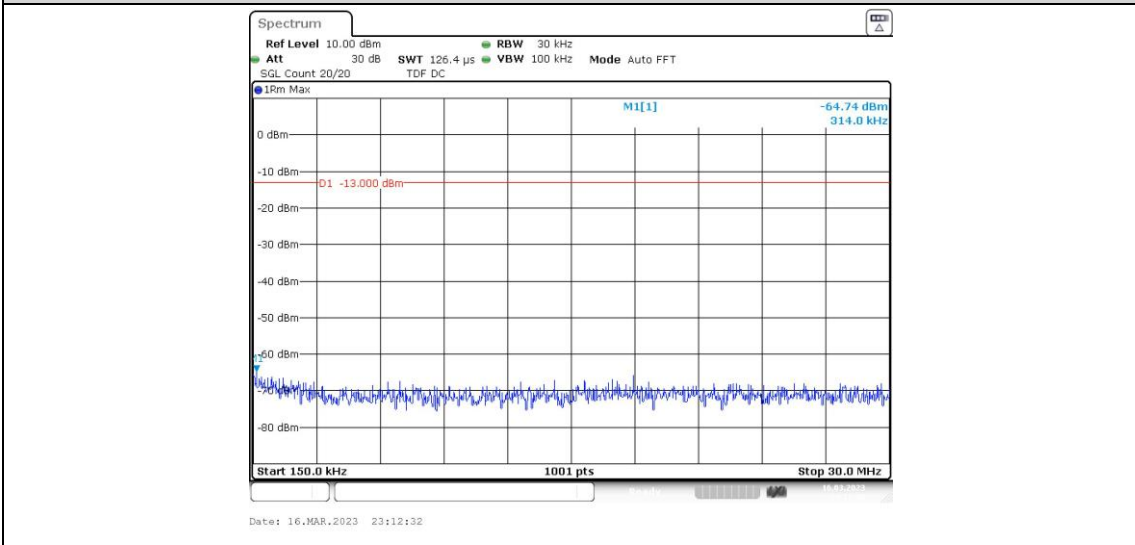

Band5-4182-4-30~1000MHz

Band5-4182-5-1000~10000MHz

Band5-4182-5-0.15~30MHz

Band5-4182-5-30~1000MHz

Band5-4182-5-0.009~0.15MHz

Band5-4233-1-1000~10000MHz

Band5-4233-1-30~1000MHz

Band5-4233-1-0.15~30MHz

Band5-4233-1-0.009~0.15MHz

Band5-4233-2-0.009~0.15MHz

**Band5-4233-2-0.15~30MHz**

**Band5-4233-2-30~1000MHz**

**Band5-4233-2-1000~10000MHz**