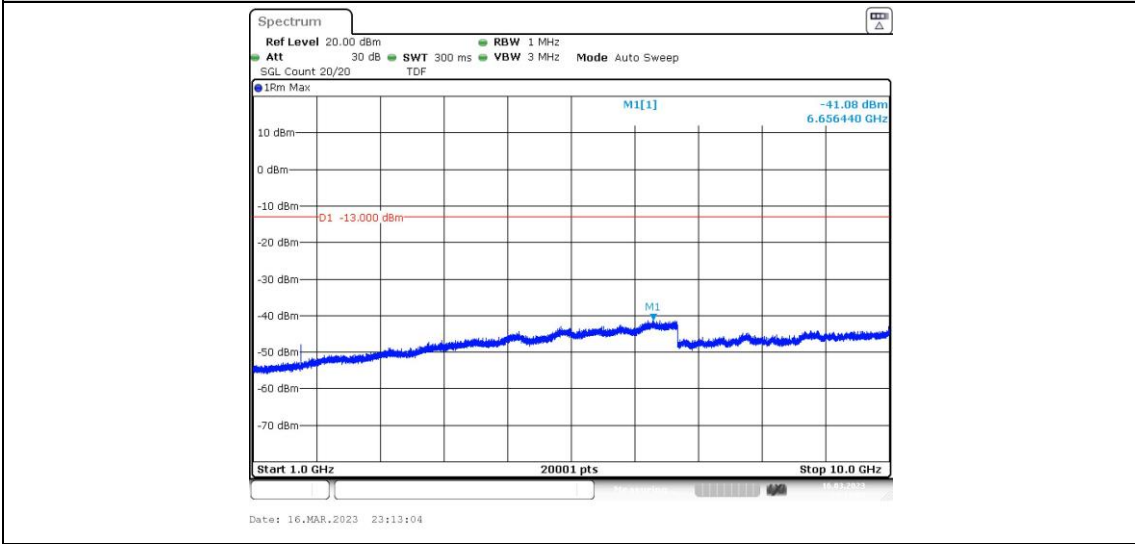

Band5-4132-5-30~1000MHz

Band5-4182-1-1000~10000MHz

Band5-4182-1-30~1000MHz

Band5-4182-1-0.009~0.15MHz

Band5-4182-1-0.15~30MHz

Band5-4182-2-0.009~0.15MHz

Band5-4182-2-30~1000MHz

Band5-4182-2-0.15~30MHz

Band5-4182-2-1000~10000MHz

Band5-4182-3-0.15~30MHz

Band5-4182-3-30~1000MHz

Band5-4182-3-1000~10000MHz

Band5-4182-3-0.009~0.15MHz

Band5-4182-4-0.009~0.15MHz

Band5-4182-4-1000~10000MHz

Band5-4182-4-0.15~30MHz

Band5-4182-4-30~1000MHz

Band5-4182-5-1000~10000MHz

Band5-4182-5-0.15~30MHz

Band5-4182-5-30~1000MHz

Band5-4182-5-0.009~0.15MHz

Band5-4233-1-1000~10000MHz

Band5-4233-1-30~1000MHz

Band5-4233-1-0.15~30MHz

Band5-4233-1-0.009~0.15MHz

Band5-4233-2-0.009~0.15MHz

**Band5-4233-2-0.15~30MHz**

**Band5-4233-2-30~1000MHz**

**Band5-4233-2-1000~10000MHz**