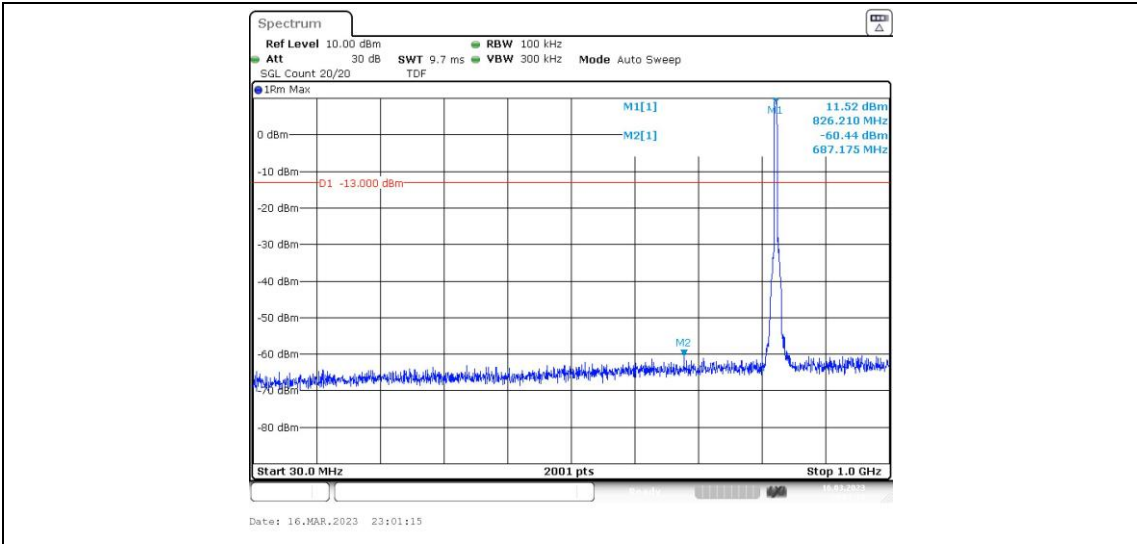

Band5-4132-4-1000~10000MHz