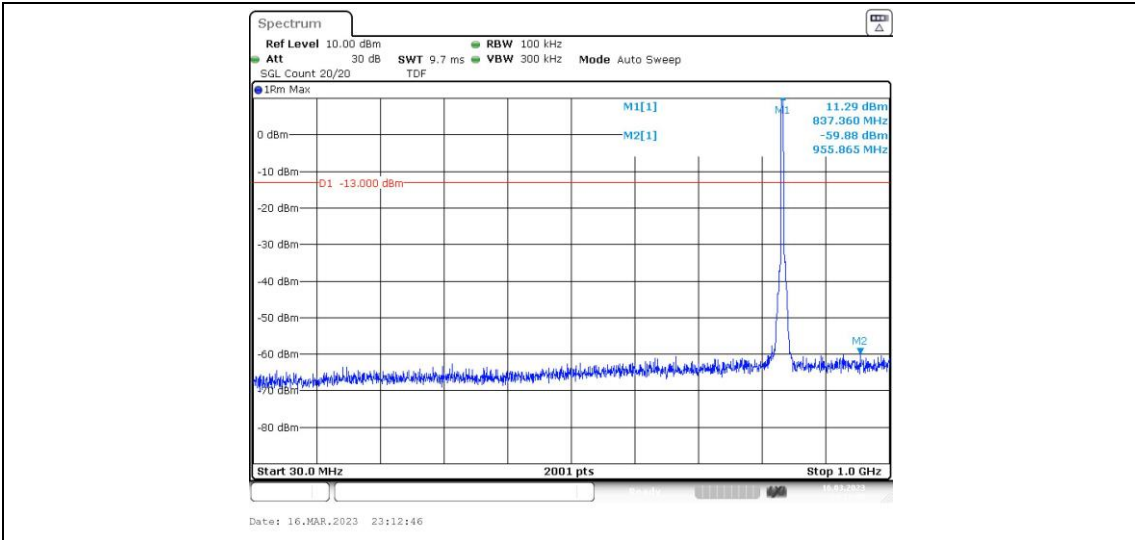

Band5-4182-4-30~1000MHz

Band5-4182-5-1000~10000MHz

Band5-4182-5-0.15~30MHz

Band5-4182-5-30~1000MHz

Band5-4182-5-0.009~0.15MHz

Band5-4233-1-1000~10000MHz

Band5-4233-1-30~1000MHz

Band5-4233-1-0.15~30MHz

Band5-4233-1-0.009~0.15MHz

Band5-4233-2-0.009~0.15MHz

**Band5-4233-2-0.15~30MHz**

**Band5-4233-2-30~1000MHz**

**Band5-4233-2-1000~10000MHz**