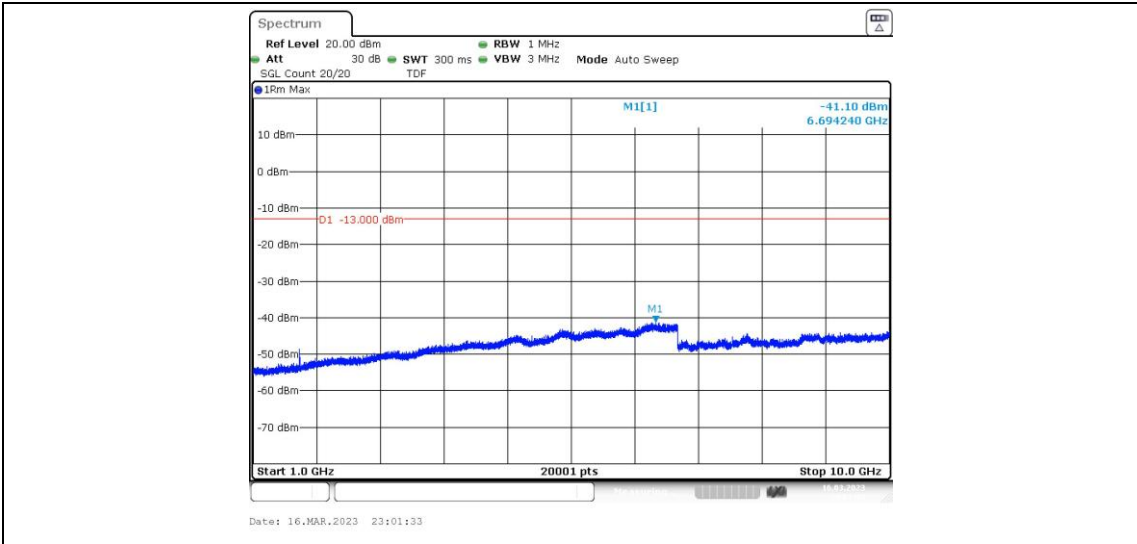

Band5-4132-2-30~1000MHz

Date: 16.MAR.2023 22:55:51

Band5-4132-2-1000~10000MHz

Band5-4132-2-0.15~30MHz

Band5-4132-2-0.009~0.15MHz

Band5-4132-3-1000~10000MHz

Band5-4132-3-0.009~0.15MHz

Band5-4132-3-0.15~30MHz

Band5-4132-3-30~1000MHz

Band5-4132-4-1000~10000MHz

Band5-4132-4-0.009~0.15MHz

Band5-4132-4-30~1000MHz

Band5-4132-4-0.15~30MHz

Band5-4132-5-0.009~0.15MHz

Band5-4132-5-1000~10000MHz

Band5-4132-5-0.15~30MHz