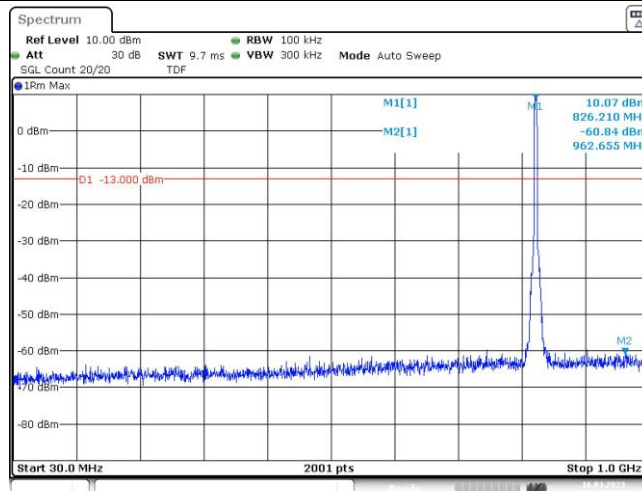

Band5-4132-2-30~1000MHz

Date: 16.MAR.2023 22:55:51

Band5-4132-2-1000~10000MHz