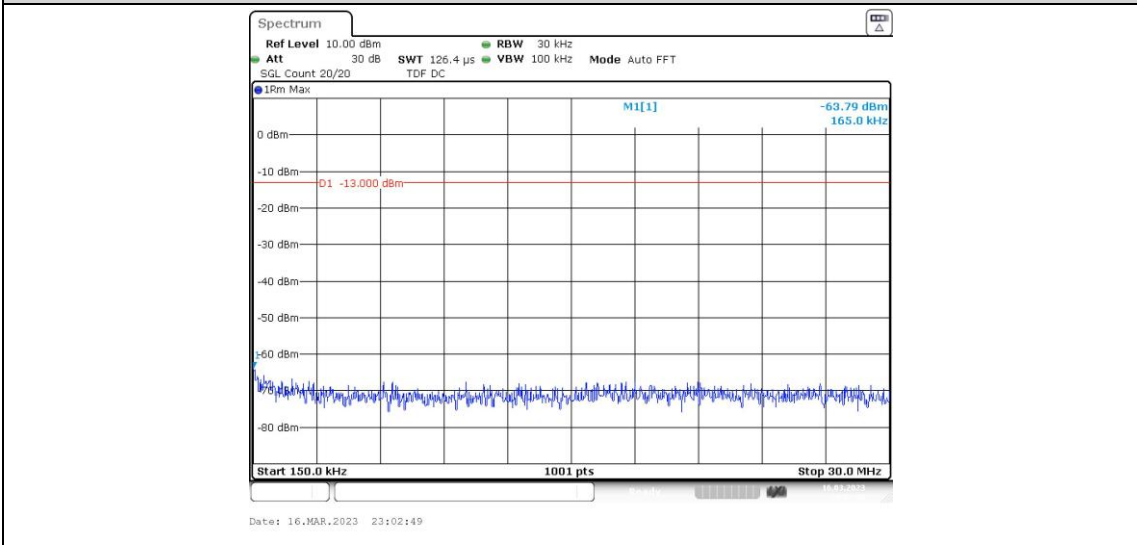

Band5-4182-3-0.15~30MHz

Band5-4182-3-30~1000MHz