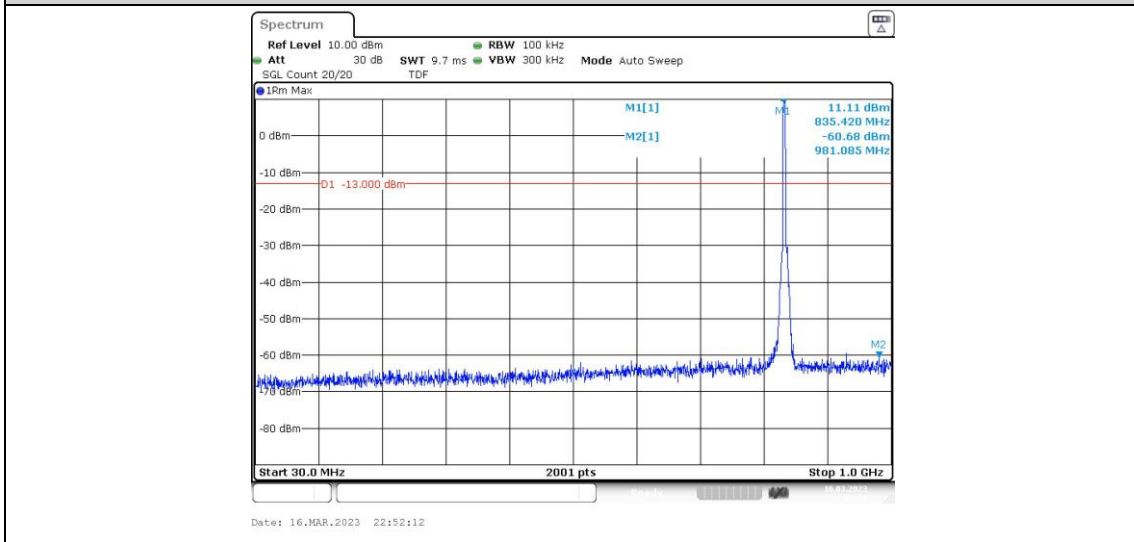

Band5-4182-1-30~1000MHz

Band5-4182-1-0.009~0.15MHz