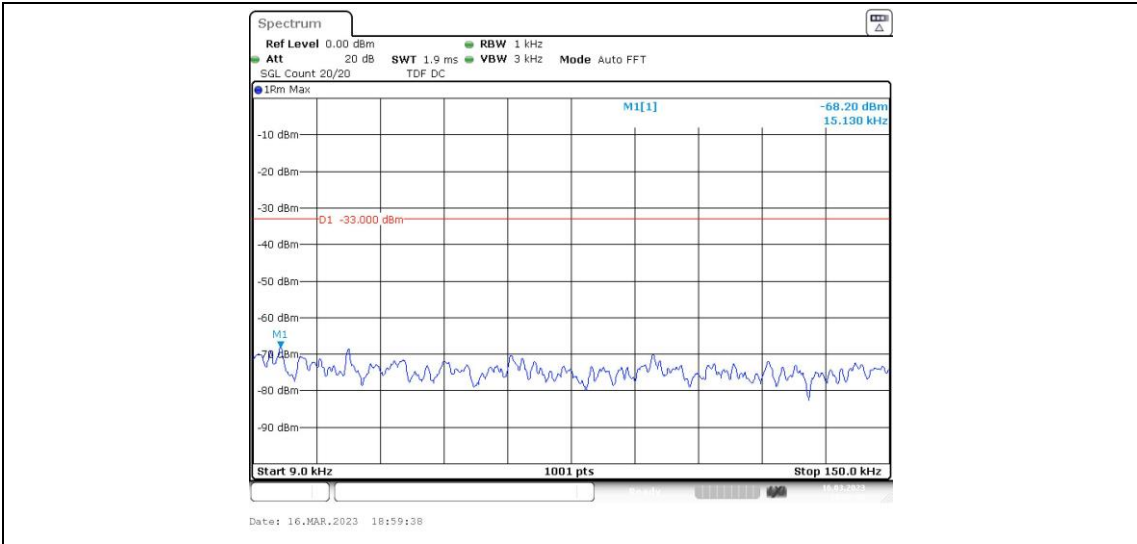

Band5-4132-4-0.009~0.15MHz