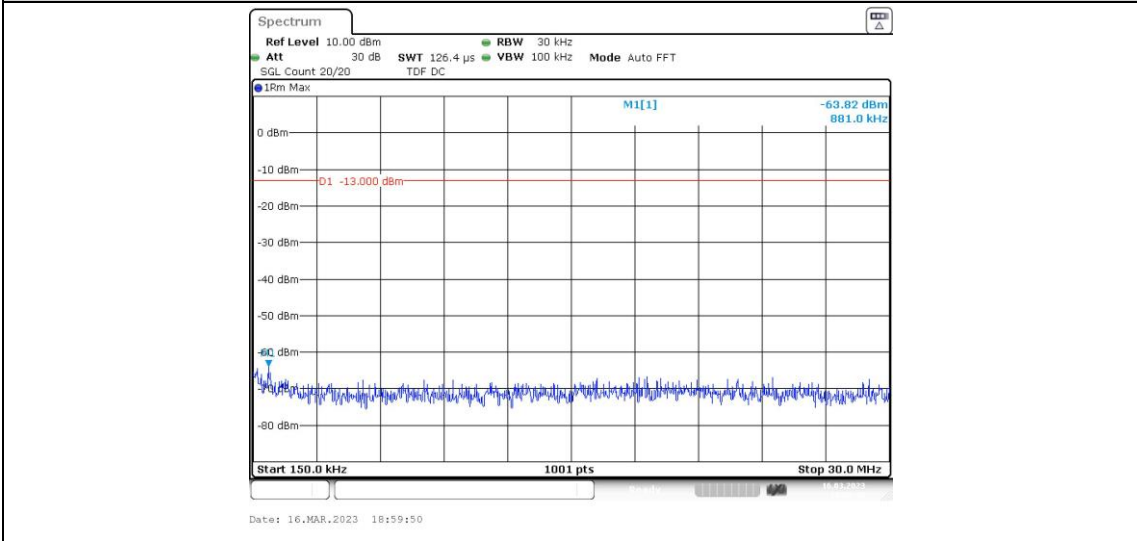

### Band5-4132-2-30~1000MHz

Band5-4132-2-1000~10000MHz

Band5-4132-2-0.009~0.15MHz

Band5-4132-3-0.15~30MHz

Band5-4132-3-0.009~0.15MHz

Band5-4132-3-1000~10000MHz

Band5-4132-3-30~1000MHz

Band5-4132-4-0.15~30MHz