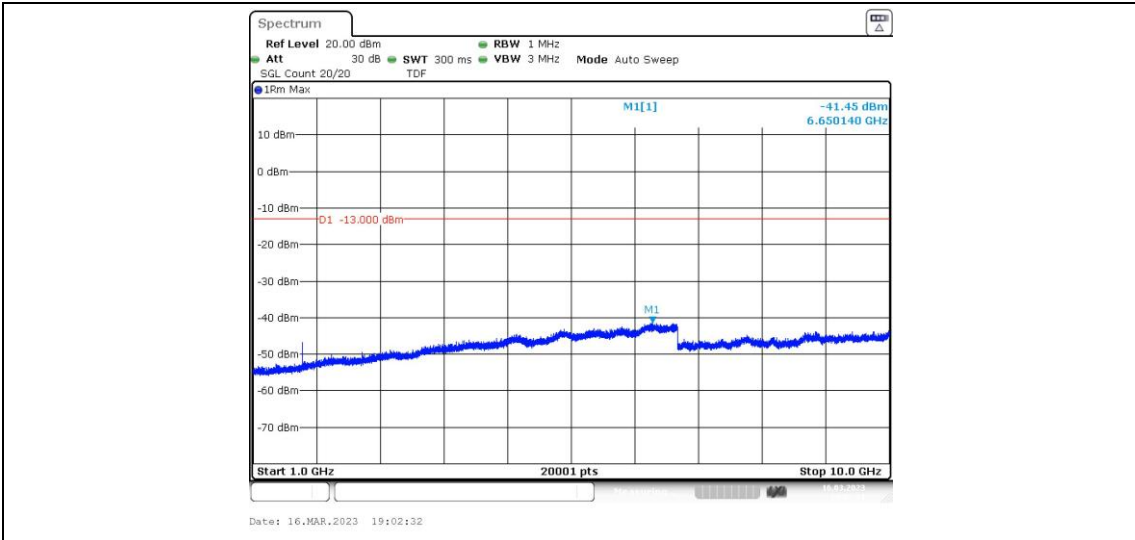

Band5-4182-4-0.15~30MHz

Band5-4182-4-30~1000MHz

Band5-4182-4-1000~10000MHz

Band5-4233-1-0.15~30MHz

Band5-4233-1-30~1000MHz

Band5-4233-1-1000~10000MHz

Band5-4233-1-0.009~0.15MHz

**Band5-4233-2-0.009~0.15MHz**

**Band5-4233-2-0.15~30MHz**

**Band5-4233-2-1000~10000MHz**

Band5-4233-2-30~1000MHz

Band5-4233-3-0.009~0.15MHz

Band5-4233-3-0.15~30MHz

Band5-4233-3-30~1000MHz

Band5-4233-3-1000~10000MHz

Band5-4233-4-1000~10000MHz

Band5-4233-4-0.009~0.15MHz

Band5-4233-4-0.15~30MHz

Band5-4233-4-30~1000MHz

HSUPA

Band5-4132-1-1000~10000MHz

Date: 16.MAR.2023 22:50:39

Band5-4132-1-0.009~0.15MHz

Date: 16.MAR.2023 22:49:54