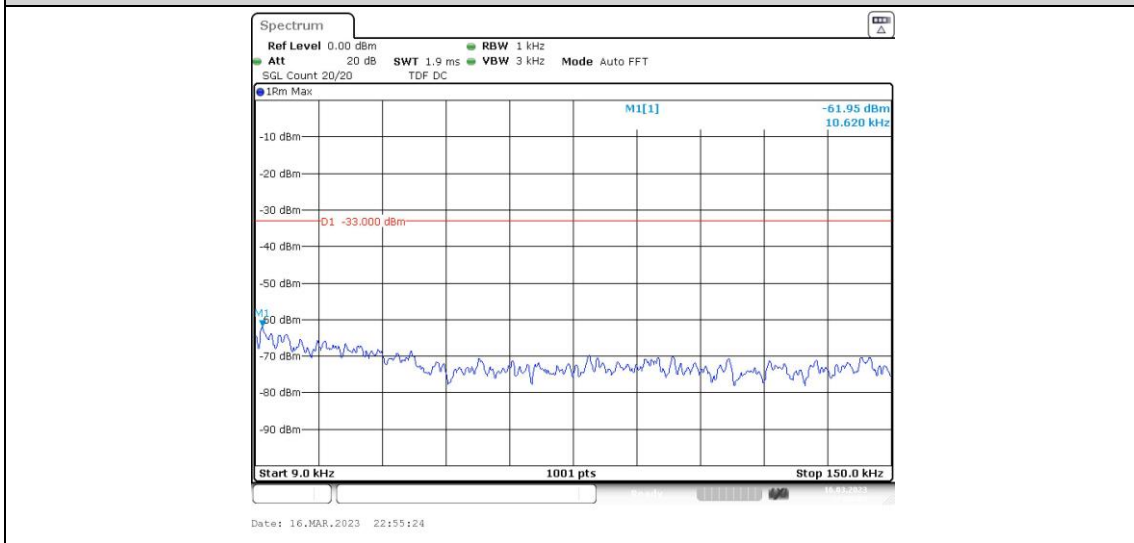

Band5-4132-2-30~1000MHz

Date: 16.MAR.2023 22:55:51

Band5-4132-2-1000~10000MHz

Band5-4132-2-0.15~30MHz

Band5-4132-2-0.009~0.15MHz

Band5-4132-3-1000~10000MHz

Band5-4132-3-0.009~0.15MHz

Band5-4132-3-0.15~30MHz