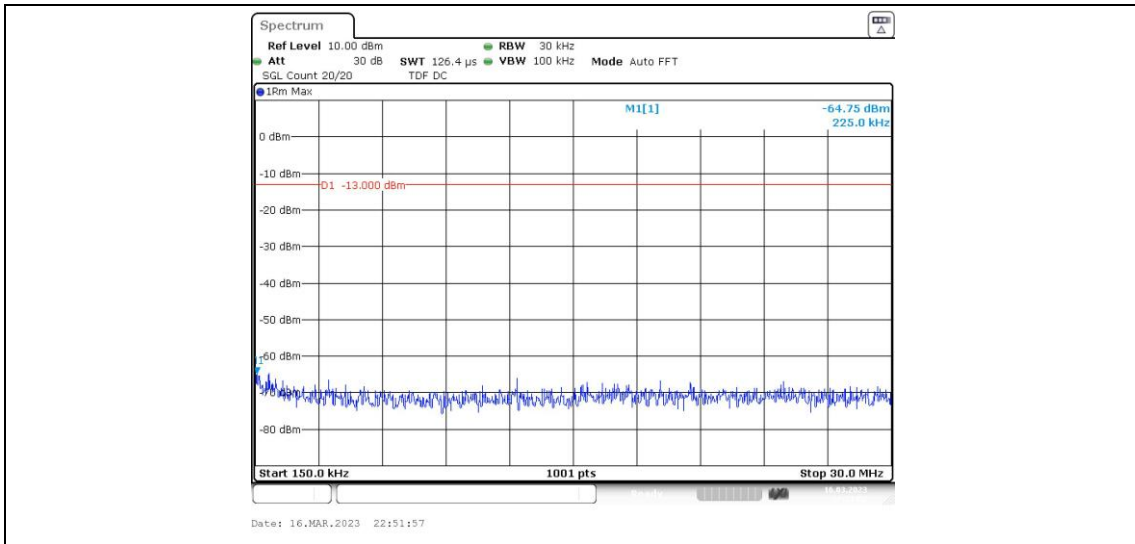

Band5-4132-5-30~1000MHz

Band5-4182-1-1000~10000MHz

Band5-4182-1-30~1000MHz

Band5-4182-1-0.009~0.15MHz

Band5-4182-1-0.15~30MHz

Band5-4182-2-0.009~0.15MHz

Band5-4182-2-30~1000MHz

Band5-4182-2-0.15~30MHz