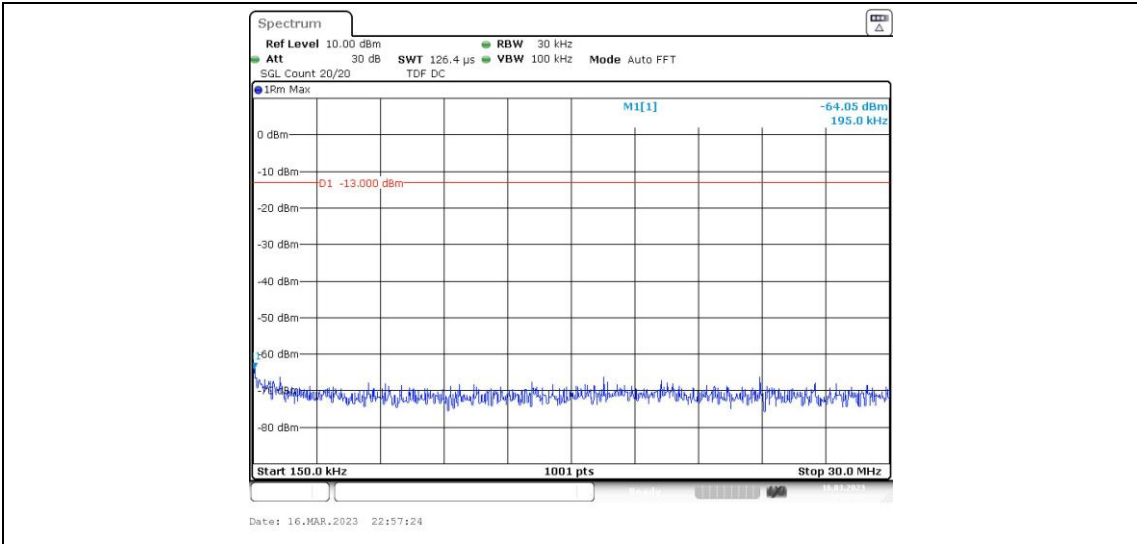

Band5-4132-5-30~1000MHz

Band5-4182-1-1000~10000MHz

Band5-4182-1-30~1000MHz

Band5-4182-1-0.009~0.15MHz

Band5-4182-1-0.15~30MHz

Band5-4182-2-0.009~0.15MHz

Band5-4182-2-30~1000MHz

Band5-4182-2-0.15~30MHz