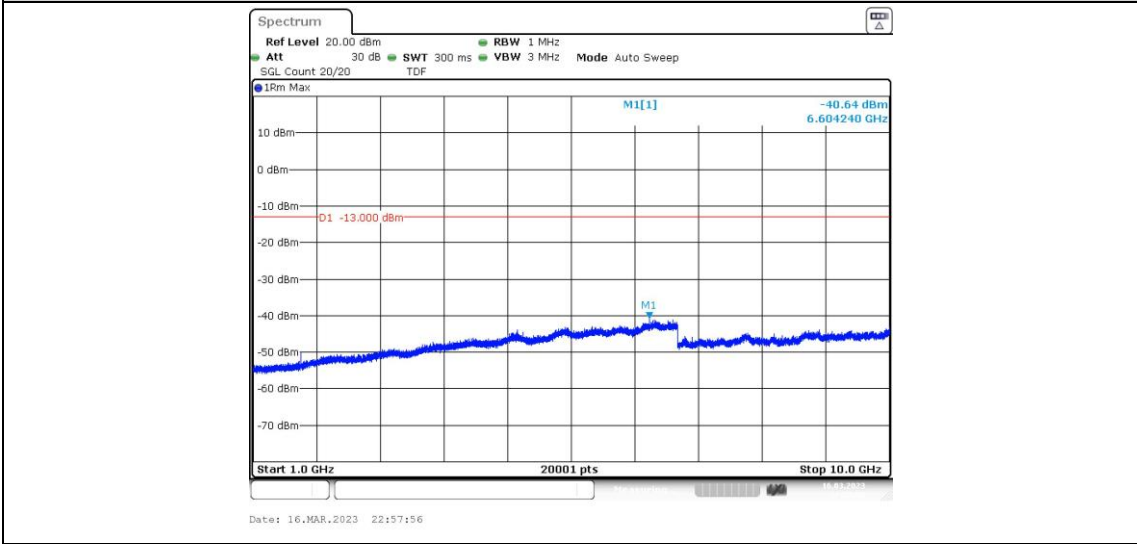

Band5-4132-3-30~1000MHz

Band5-4132-4-1000~10000MHz

Band5-4132-4-0.009~0.15MHz

Band5-4132-4-30~1000MHz

Band5-4132-4-0.15~30MHz

Band5-4132-5-0.009~0.15MHz

Band5-4132-5-1000~10000MHz

Band5-4132-5-0.15~30MHz

Band5-4132-5-30~1000MHz

Band5-4182-1-1000~10000MHz

Band5-4182-1-30~1000MHz

Band5-4182-1-0.009~0.15MHz

Band5-4182-1-0.15~30MHz

Band5-4182-2-0.009~0.15MHz

Band5-4182-2-30~1000MHz

Band5-4182-2-0.15~30MHz

Band5-4182-2-1000~10000MHz

Band5-4182-3-0.15~30MHz

Band5-4182-3-30~1000MHz

Band5-4182-3-1000~10000MHz

Band5-4182-3-0.009~0.15MHz

Band5-4182-4-0.009~0.15MHz

Band5-4182-4-1000~10000MHz

Band5-4182-4-0.15~30MHz