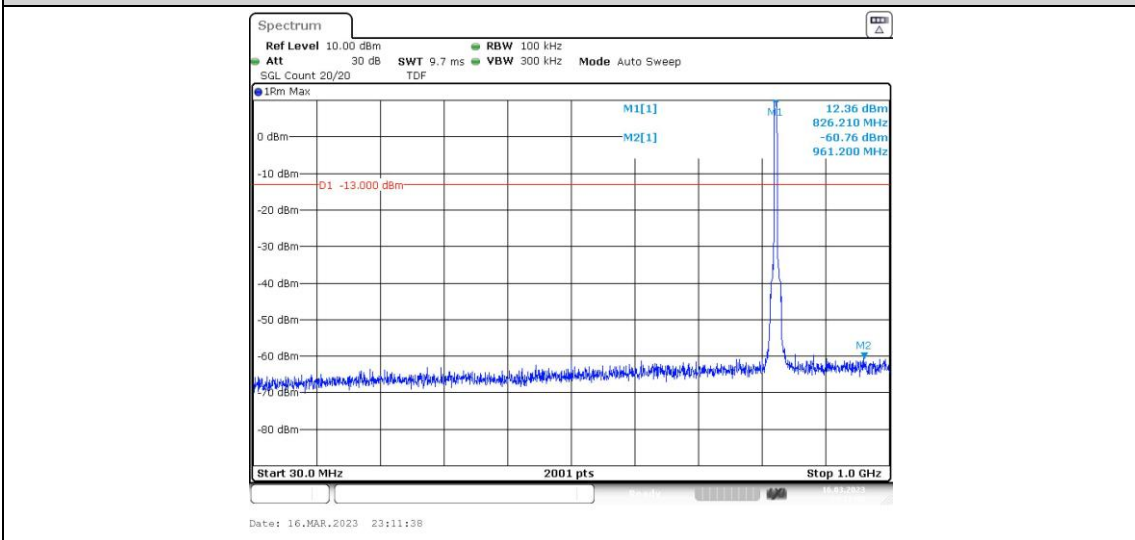

Band5-4132-5-30~1000MHz

Band5-4182-1-1000~10000MHz