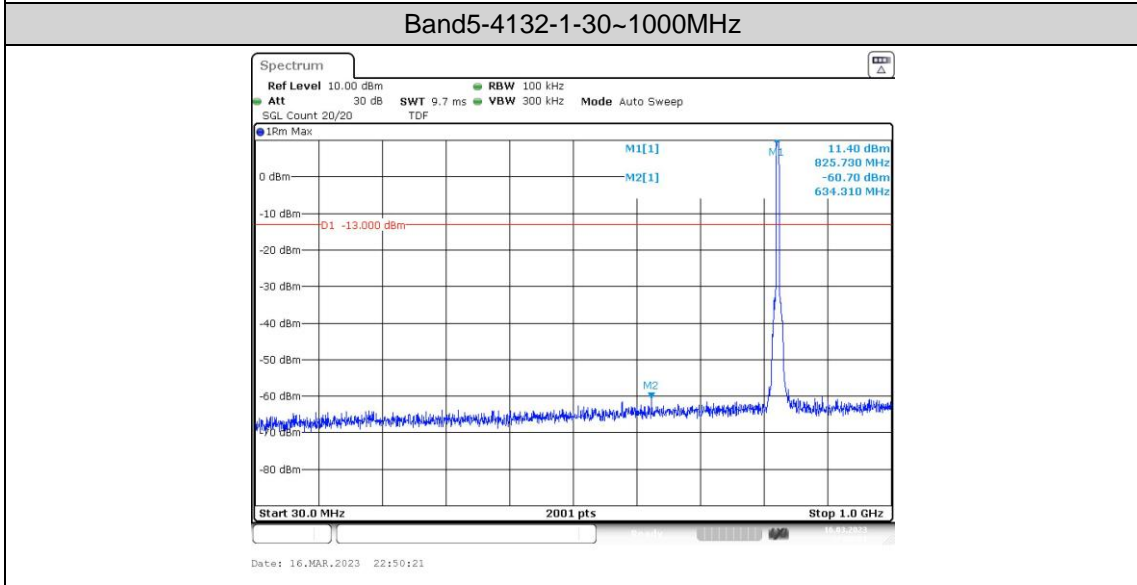

Band5-4233-4-0.009~0.15MHz

Band5-4233-4-0.15~30MHz

Band5-4233-4-30~1000MHz

HSUPA

Band5-4132-1-1000~10000MHz

Date: 16.MAR.2023 22:50:39

Band5-4132-1-0.009~0.15MHz

Date: 16.MAR.2023 22:49:54