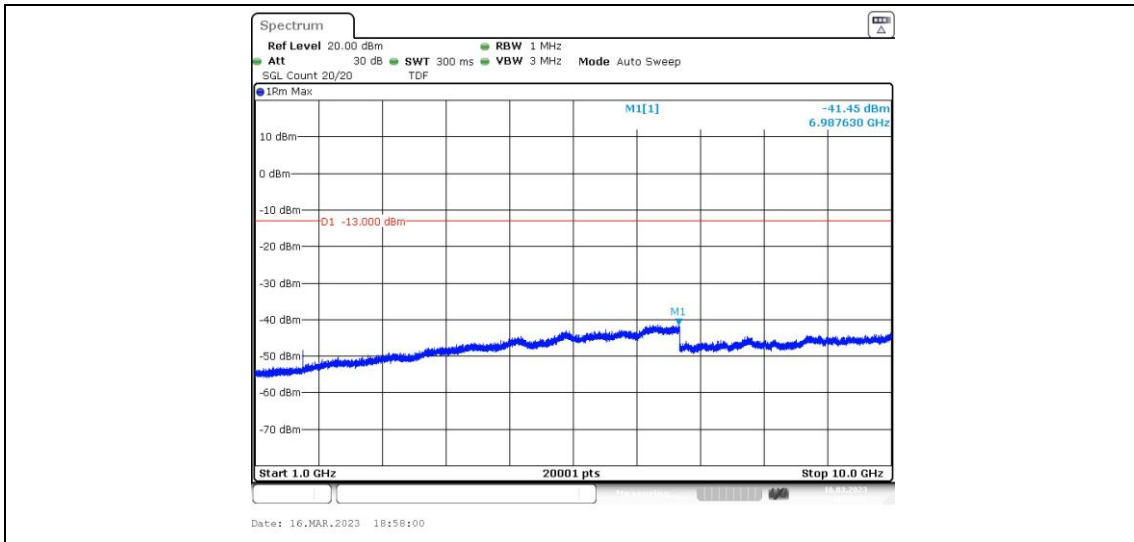

Band5-4182-2-30~1000MHz

Band5-4182-2-0.009~0.15MHz

Band5-4182-2-1000~10000MHz

Band5-4182-3-30~1000MHz

Band5-4182-3-0.15~30MHz

Band5-4182-3-1000~10000MHz

Band5-4182-3-0.009~0.15MHz

Band5-4182-4-0.009~0.15MHz