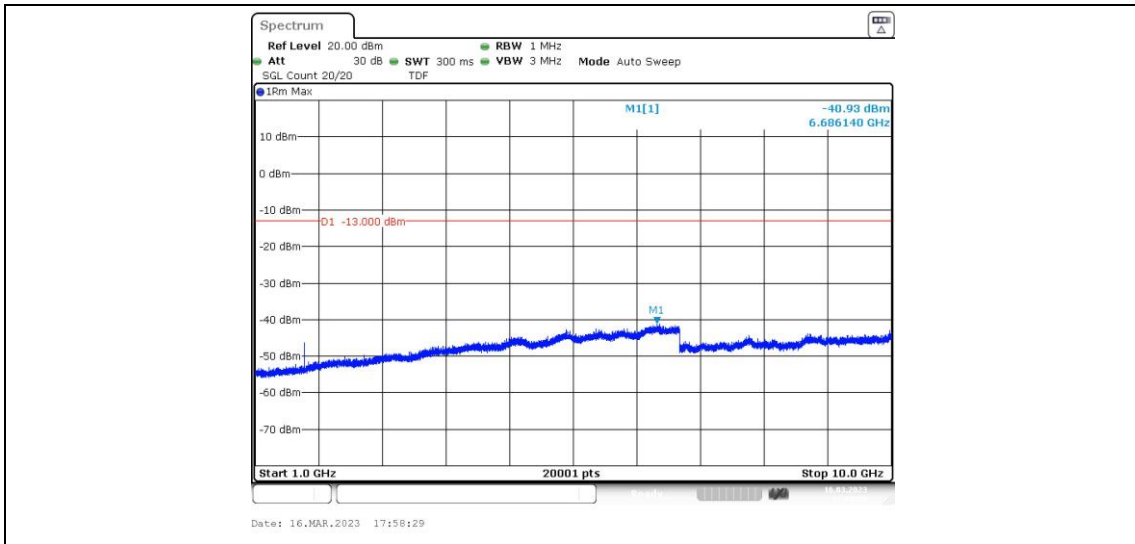

## Test Graphs

WCDMA

**Band5-4132-1000~10000MHz**

**Band5-4182-0.009~0.15MHz**

**Band5-4182-0.15~30MHz**

Band5-4182-30~1000MHz

Band5-4182-1000~10000MHz

Band5-4233-0.009~0.15MHz

**Band5-4233-0.15~30MHz**

**Band5-4233-30~1000MHz**

**Band5-4233-1000~10000MHz**

HSDPA

### Band5-4132-1-1000~10000MHz