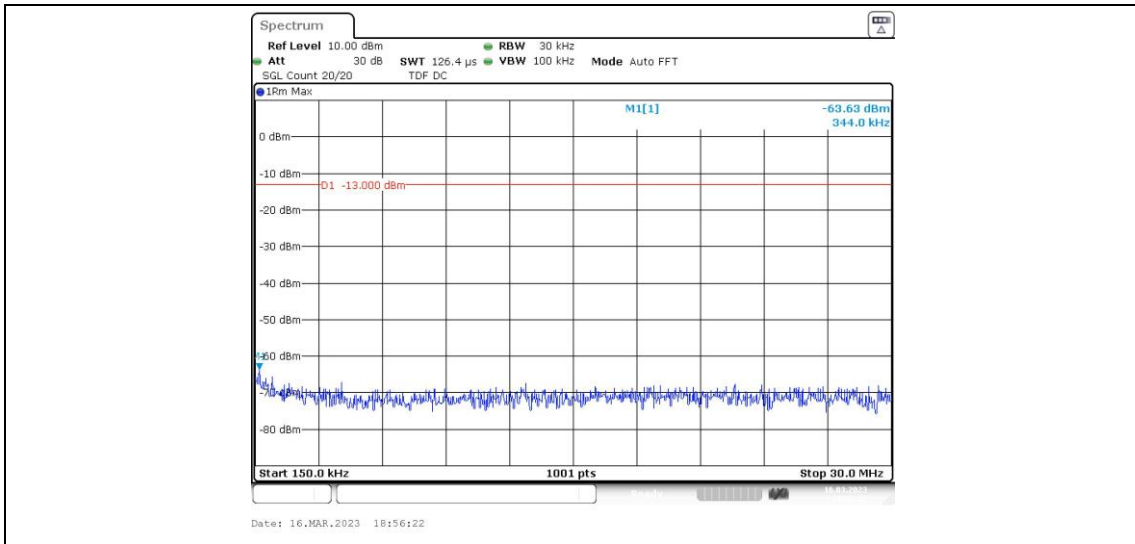

### Band5-4132-2-30~1000MHz

Band5-4132-2-1000~10000MHz

Band5-4132-2-0.009~0.15MHz

Band5-4132-3-0.15~30MHz

Band5-4132-3-0.009~0.15MHz

Band5-4132-3-1000~10000MHz

Band5-4132-3-30~1000MHz

Band5-4132-4-0.15~30MHz