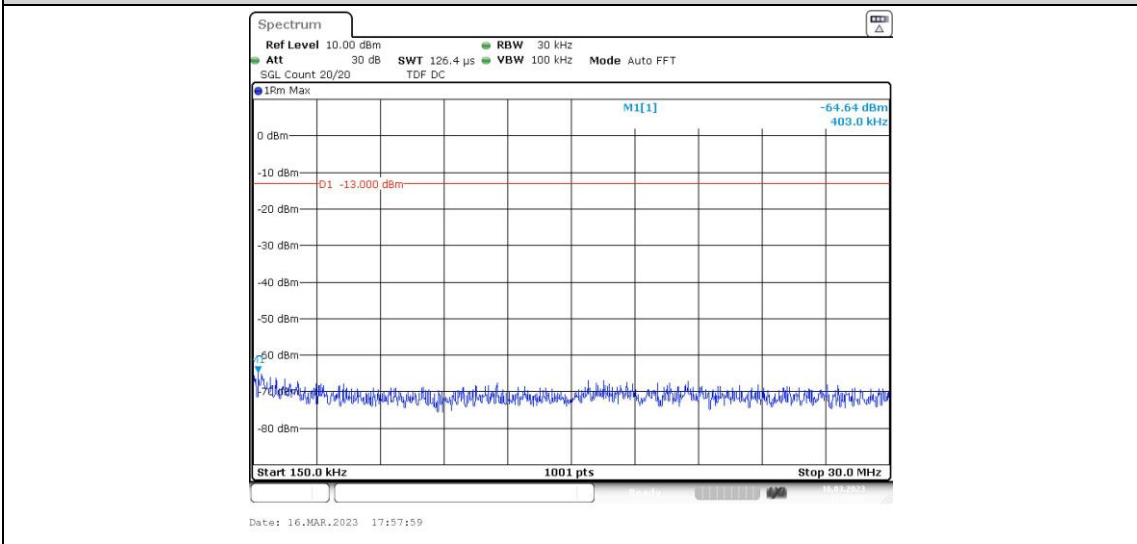

## Test Graphs

WCDMA

**Band5-4132-1000~10000MHz**

**Band5-4182-0.009~0.15MHz**

**Band5-4182-0.15~30MHz**

Band5-4182-30~1000MHz

Band5-4182-1000~10000MHz

Band5-4233-0.009~0.15MHz

**Band5-4233-0.15~30MHz**

**Band5-4233-30~1000MHz**

**Band5-4233-1000~10000MHz**

HSDPA