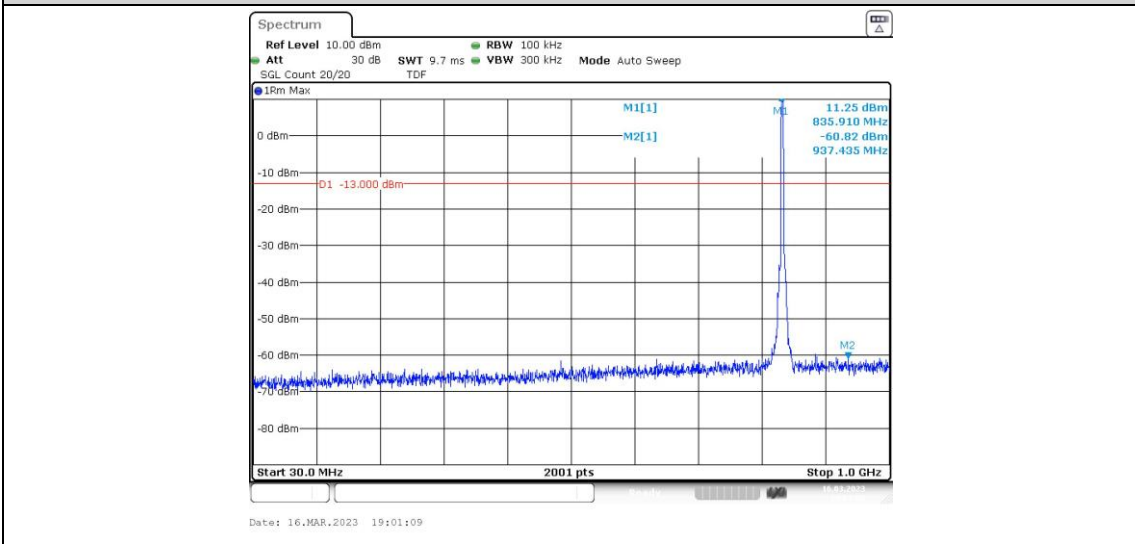

Band5-4182-4-30~1000MHz