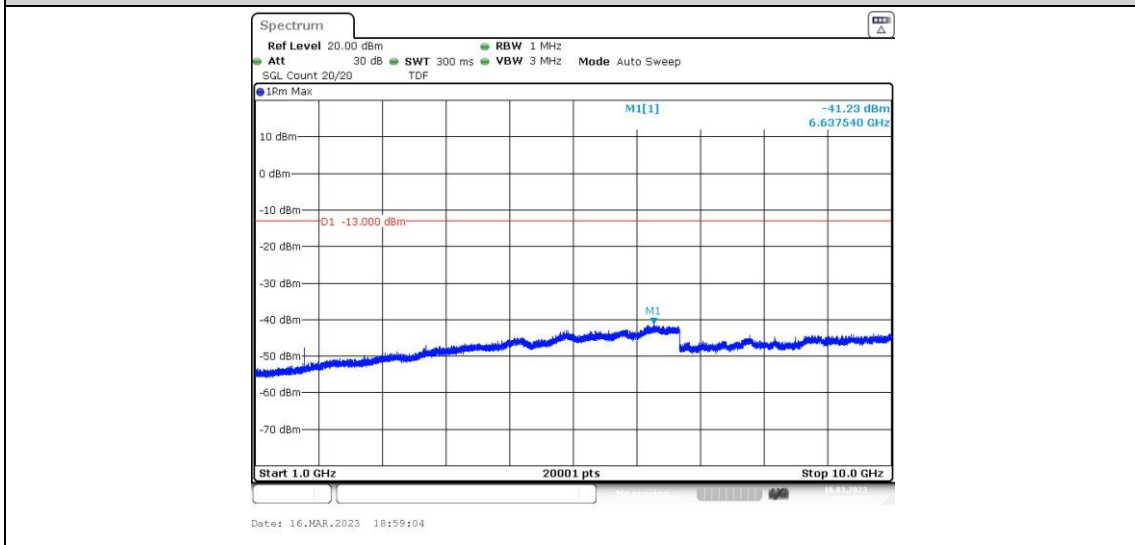

**Band5-4233-2-0.15~30MHz**

**Band5-4233-2-1000~10000MHz**

Band5-4233-2-30~1000MHz

Band5-4233-3-0.009~0.15MHz

Band5-4233-3-0.15~30MHz

Band5-4233-3-30~1000MHz

Band5-4233-3-1000~10000MHz

Band5-4233-4-1000~10000MHz

Band5-4233-4-0.009~0.15MHz

Band5-4233-4-0.15~30MHz

Band5-4233-4-30~1000MHz

HSUPA

Band5-4132-1-1000~10000MHz

Date: 16.MAR.2023 22:50:39

Band5-4132-1-0.009~0.15MHz

Date: 16.MAR.2023 22:49:54