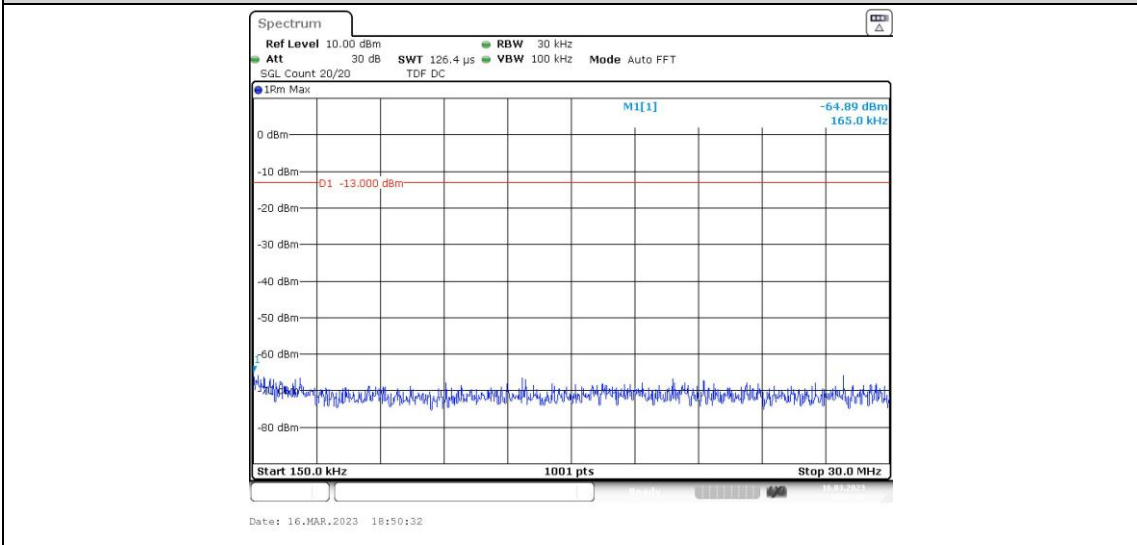

Band5-4132-4-1000~10000MHz

Band5-4132-4-0.009~0.15MHz

Band5-4132-4-30~1000MHz

Band5-4182-1-1000~10000MHz

Band5-4182-1-30~1000MHz

Band5-4182-1-0.009~0.15MHz

Band5-4182-1-0.15~30MHz

Band5-4182-2-0.15~30MHz