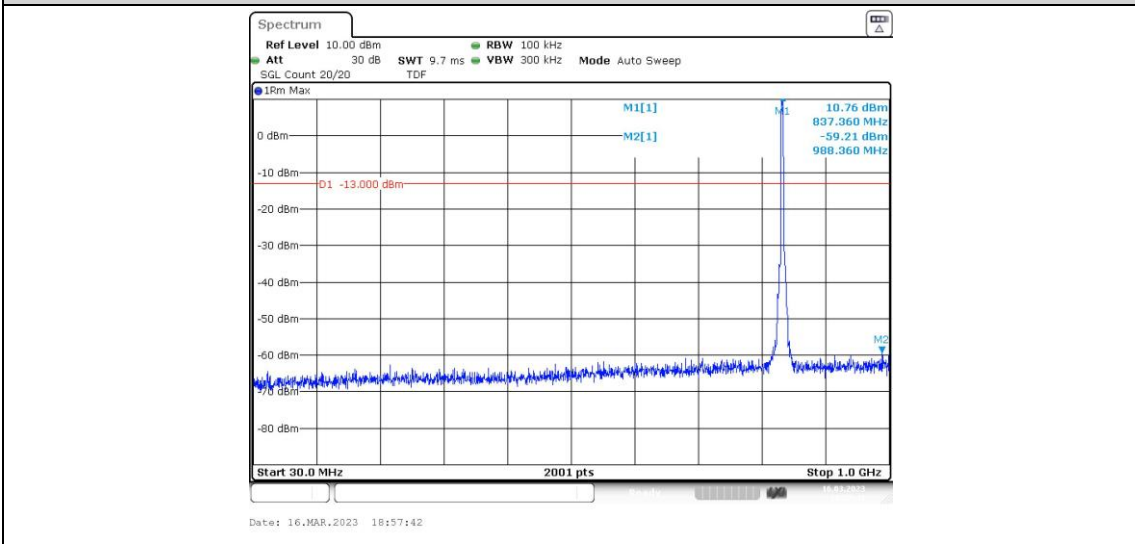

Band5-4182-2-30~1000MHz

Band5-4182-2-0.009~0.15MHz

Band5-4182-2-1000~10000MHz

Band5-4182-3-30~1000MHz

Band5-4182-3-0.15~30MHz

Band5-4182-3-1000~10000MHz

Band5-4182-3-0.009~0.15MHz

Band5-4182-4-0.009~0.15MHz