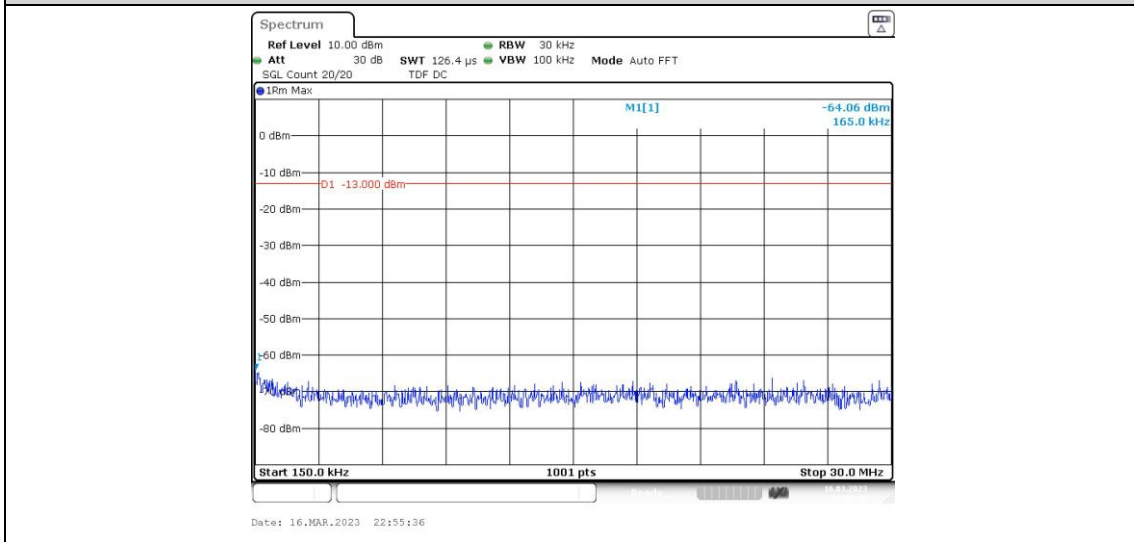

Band5-4132-2-30~1000MHz

Date: 16.MAR.2023 22:55:51

Band5-4132-2-1000~10000MHz

Band5-4132-2-0.15~30MHz

Band5-4132-2-0.009~0.15MHz

Band5-4132-3-1000~10000MHz

Band5-4132-3-0.009~0.15MHz

Band5-4132-3-0.15~30MHz