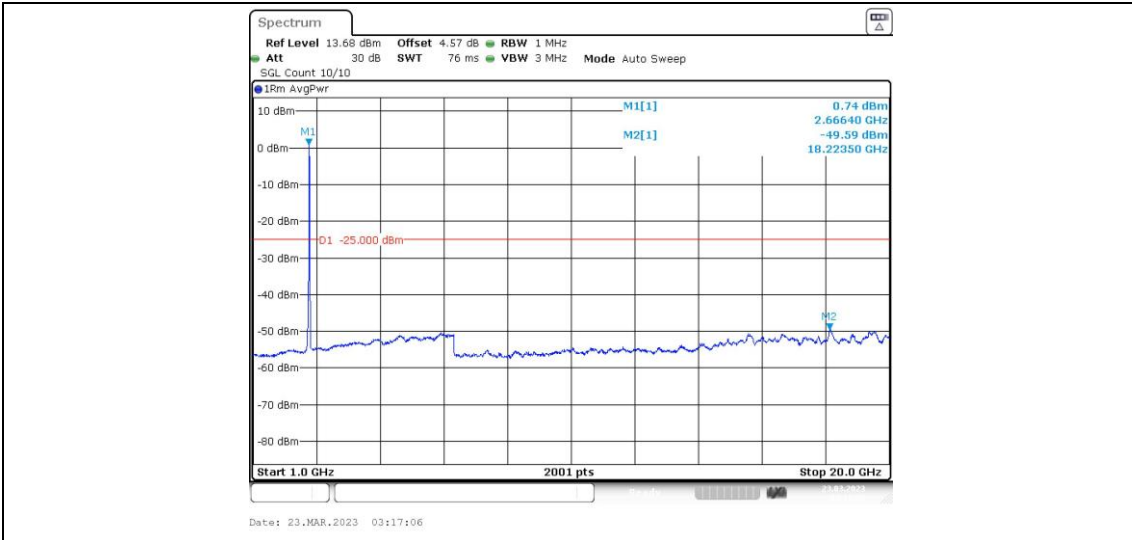

41-41-20MHz-15MHz-64QAM-64QAM-41341-41512-100RB#0-75RB#0-20000~27000MHz