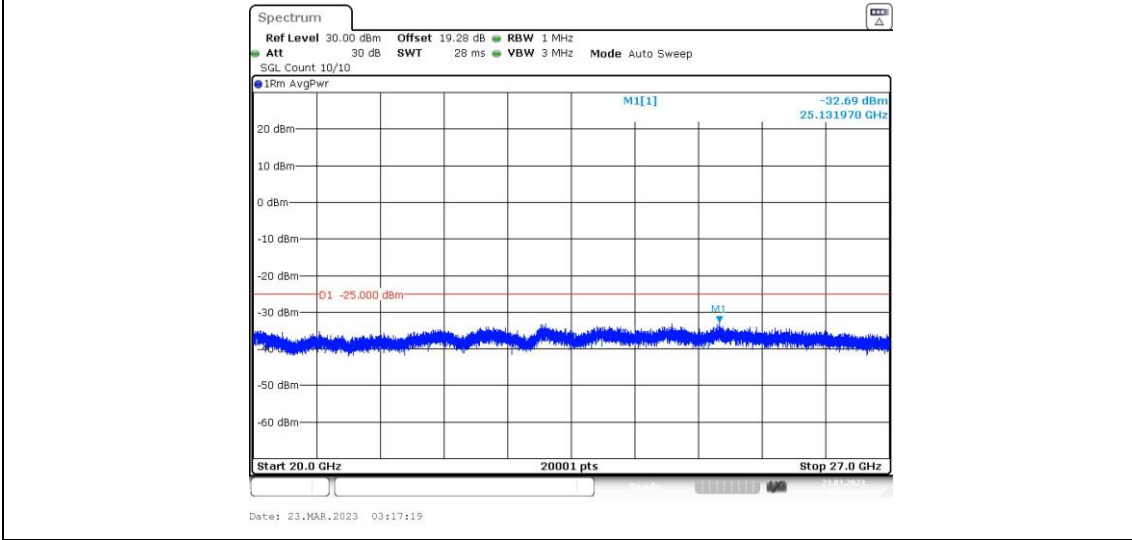

41-41-20MHz-15MHz-64QAM-64QAM-41341-41512-1RB#0-0RB#0-0.009~0.15MHz