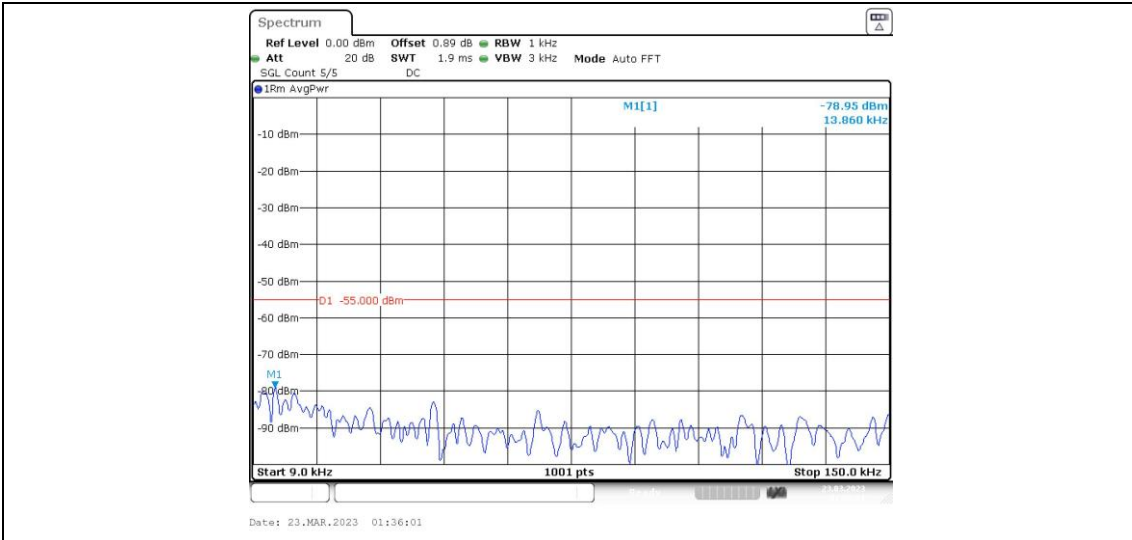

41-41-15MHz-20MHz-64QAM-64QAM-41319-41490-75RB#0-100RB#0-0.15~30MHz