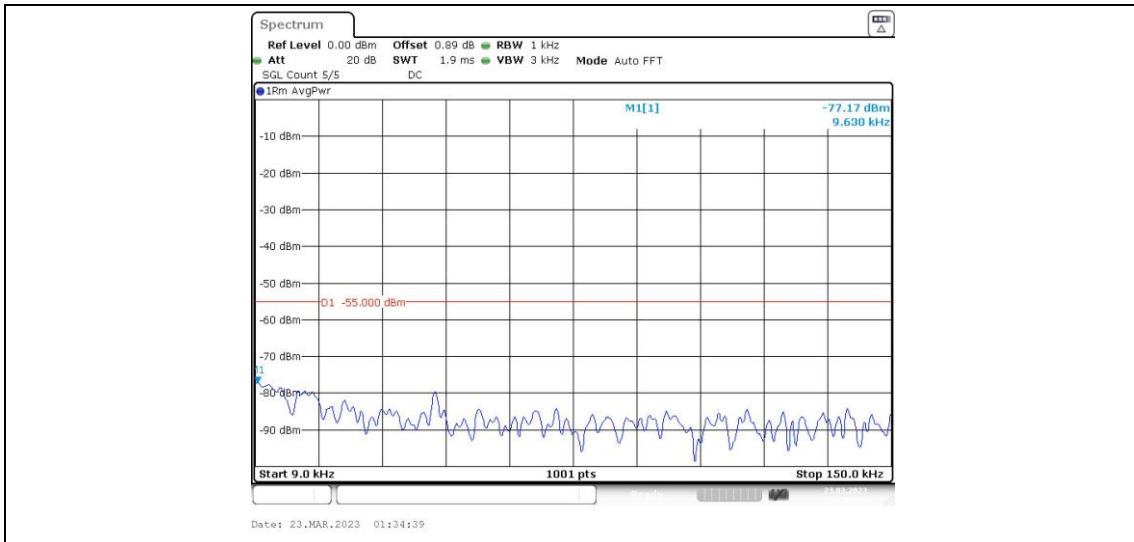

41-41-15MHz-20MHz-16QAM-16QAM-41319-41490-75RB#0-100RB#0-0.15~30MHz