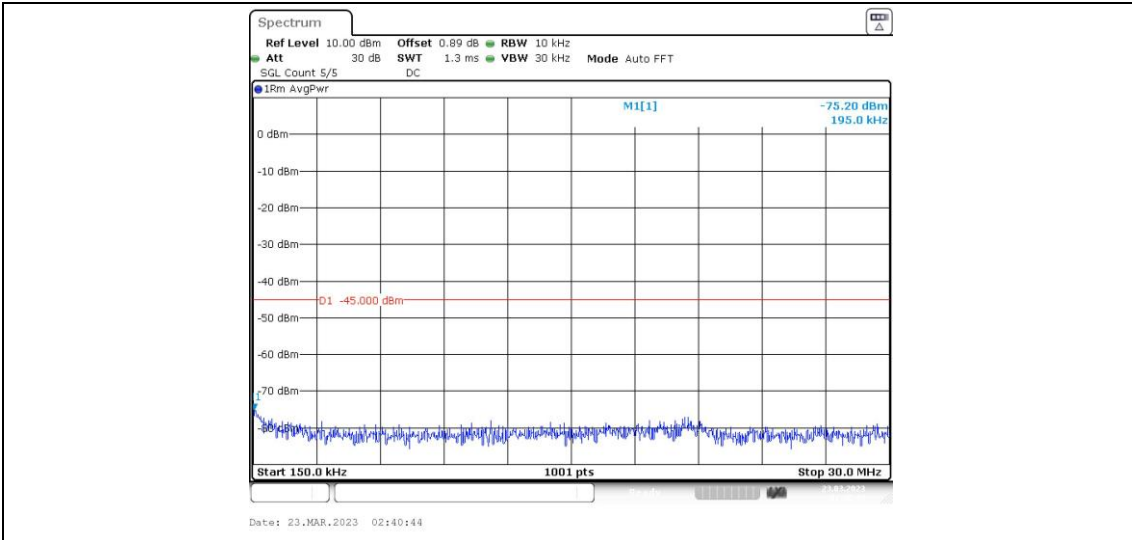

41-41-20MHz-15MHz-QPSK-QPSK-39750-39921-100RB#0-75RB#0-30~1000MHz