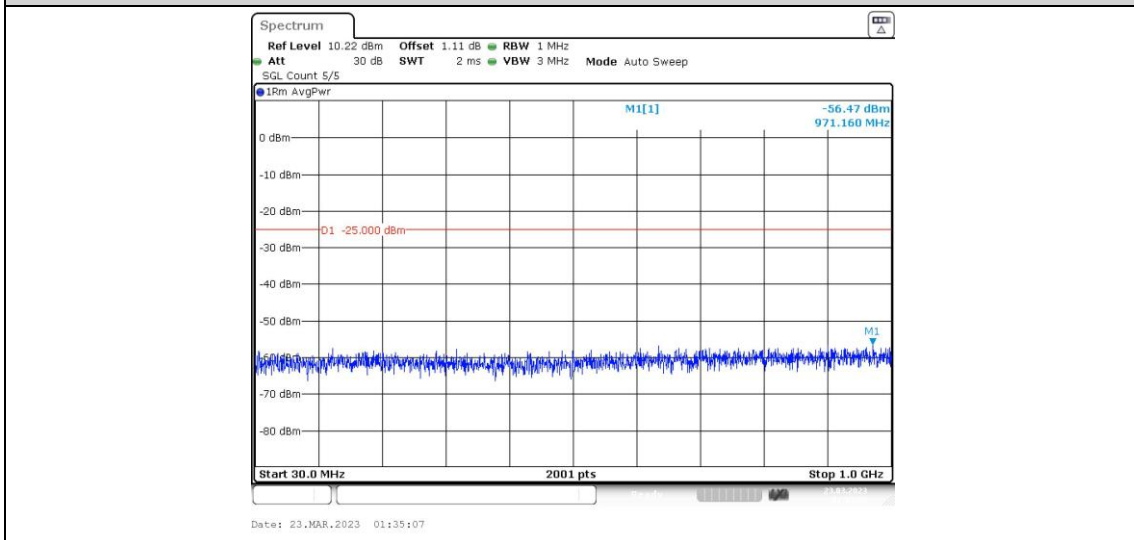

41-41-15MHz-20MHz-16QAM-16QAM-41319-41490-75RB#0-100RB#0-1000~20000MHz