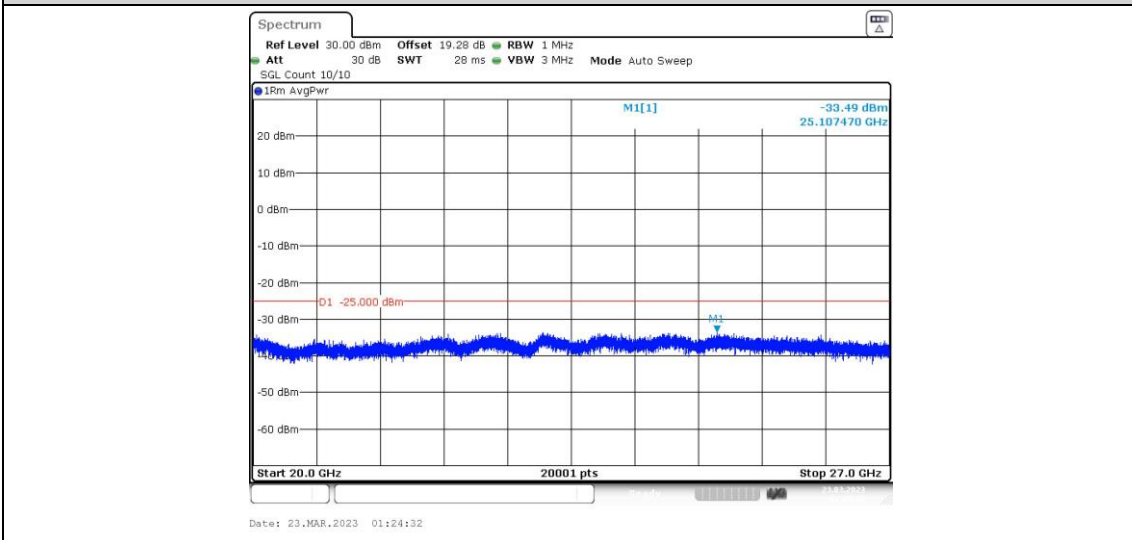

41-41-15MHz-20MHz-64QAM-64QAM-41319-41490-1RB#0-1RB#99-0.009~0.15MHz