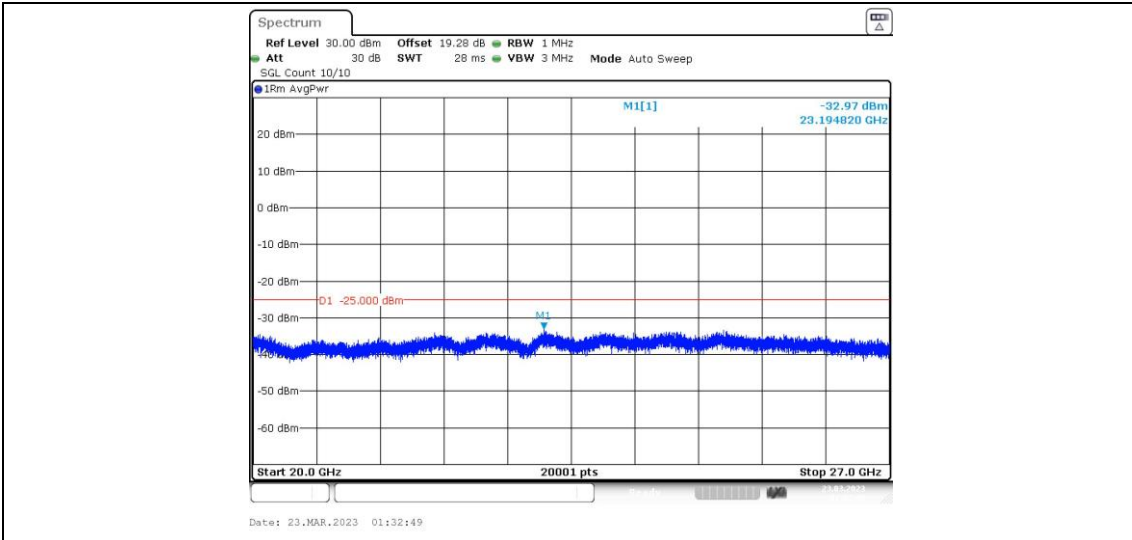

41-41-15MHz-20MHz-64QAM-64QAM-41319-41490-1RB#74-0RB#0-0.009~0.15MHz