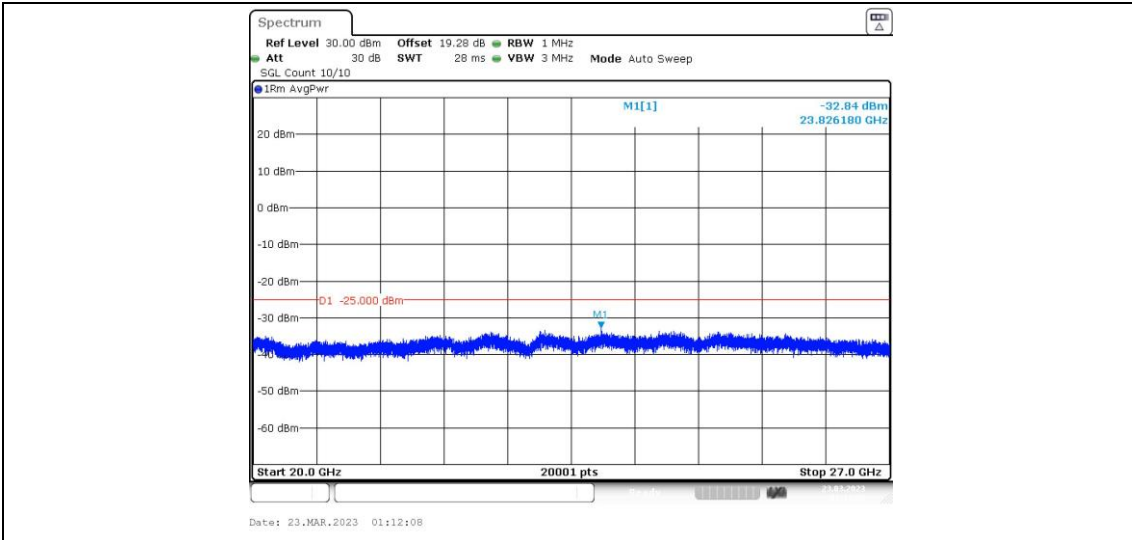

41-41-15MHz-20MHz-64QAM-64QAM-40523-40694-75RB#0-100RB#0-0.009~0.15MHz