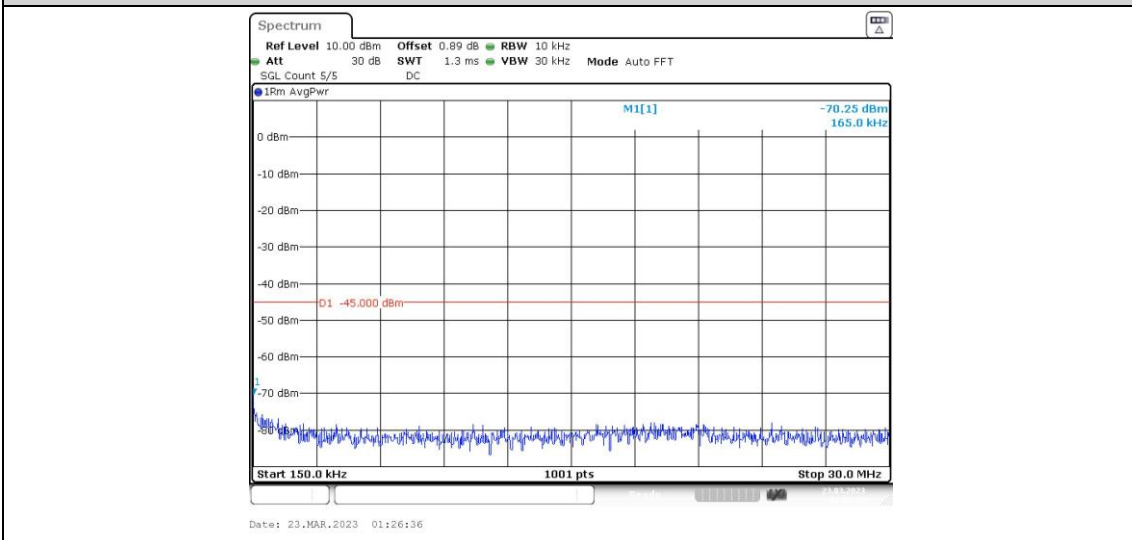

41-41-15MHz-20MHz-16QAM-16QAM-41319-41490-1RB#74-0RB#0-0.009~0.15MHz

41-41-15MHz-20MHz-16QAM-16QAM-41319-41490-1RB#74-0RB#0-0.15~30MHz

41-41-15MHz-20MHz-16QAM-16QAM-41319-41490-1RB#74-0RB#0-30~1000MHz

41-41-15MHz-20MHz-16QAM-16QAM-41319-41490-1RB#74-0RB#0-1000~20000MHz