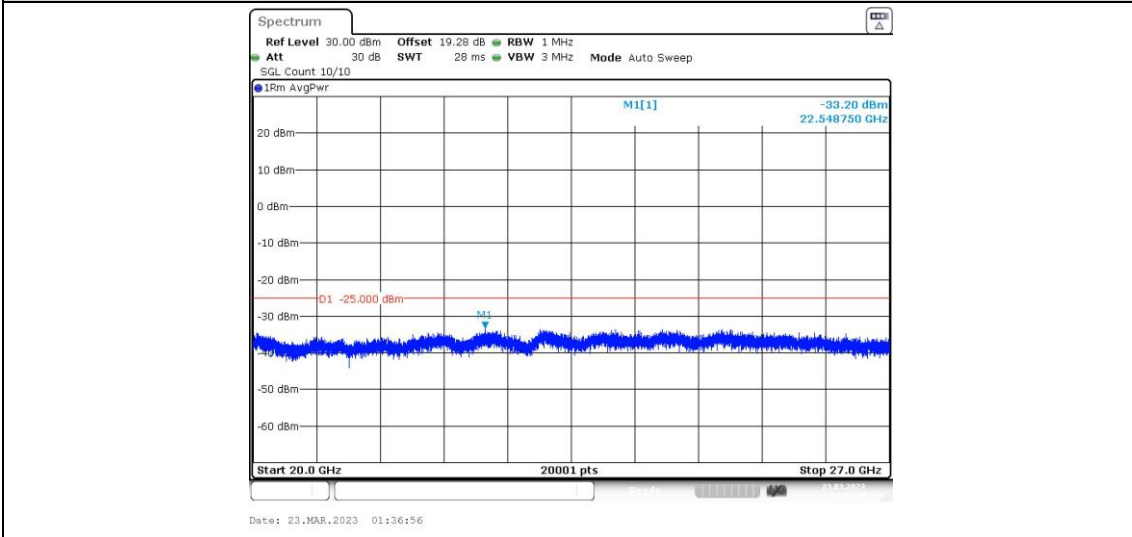

41-41-20MHz-15MHz-QPSK-QPSK-39750-39921-100RB#0-75RB#0-0.009~0.15MHz