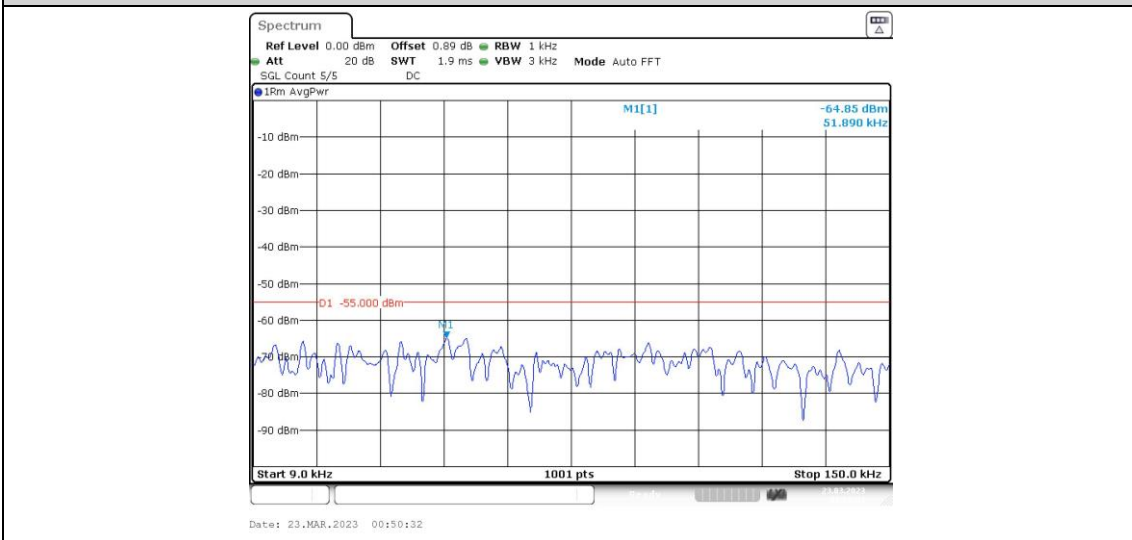

41-41-15MHz-20MHz-64QAM-64QAM-39728-39899-1RB#0-0RB#0-0.15~30MHz