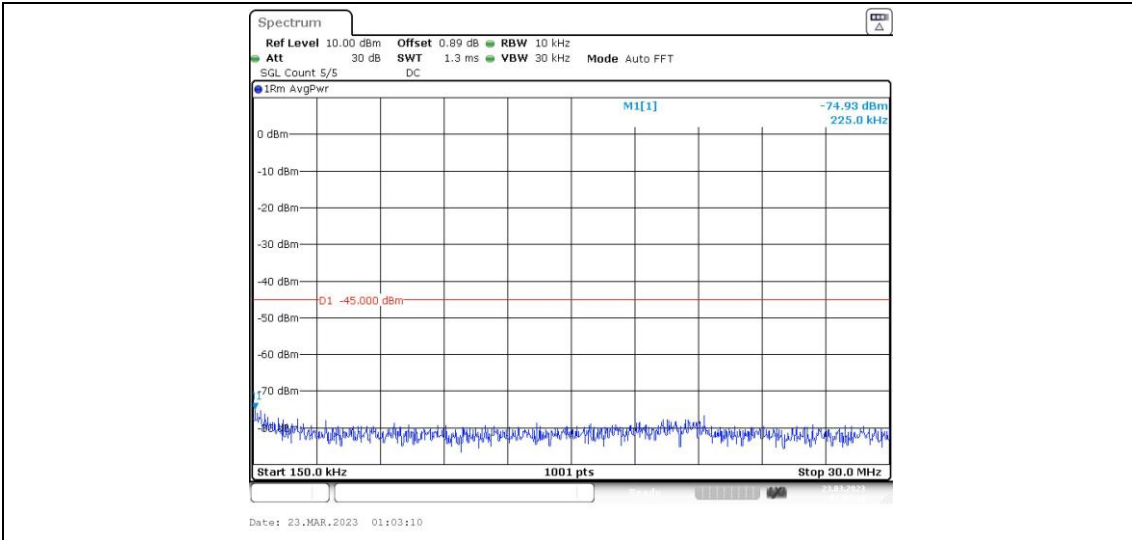

41-41-15MHz-20MHz-64QAM-64QAM-39728-39899-75RB#0-100RB#0-30~1000MHz