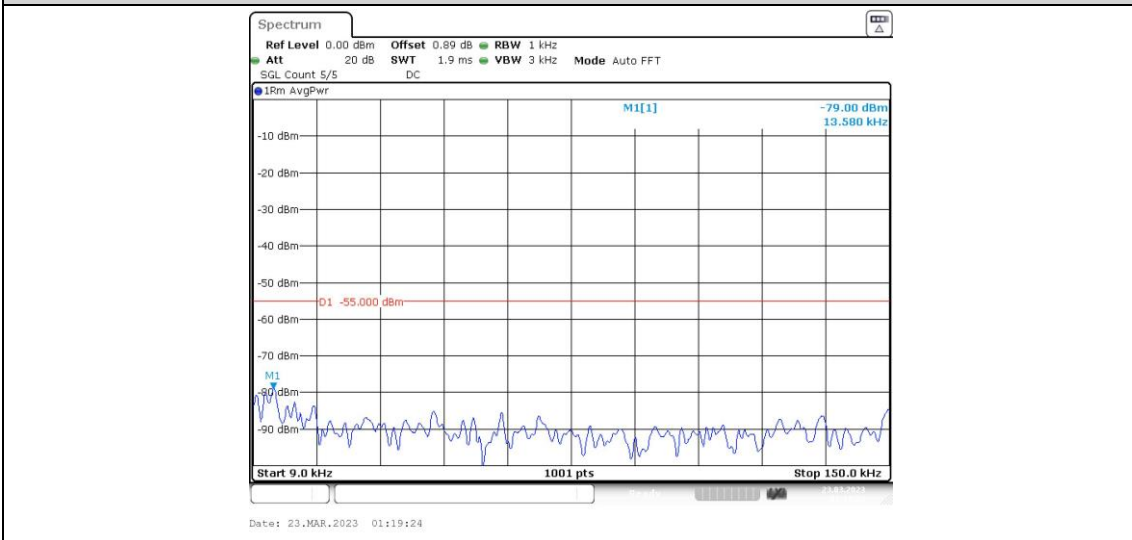

41-41-15MHz-20MHz-64QAM-64QAM-40523-40694-75RB#0-100RB#0-0.15~30MHz