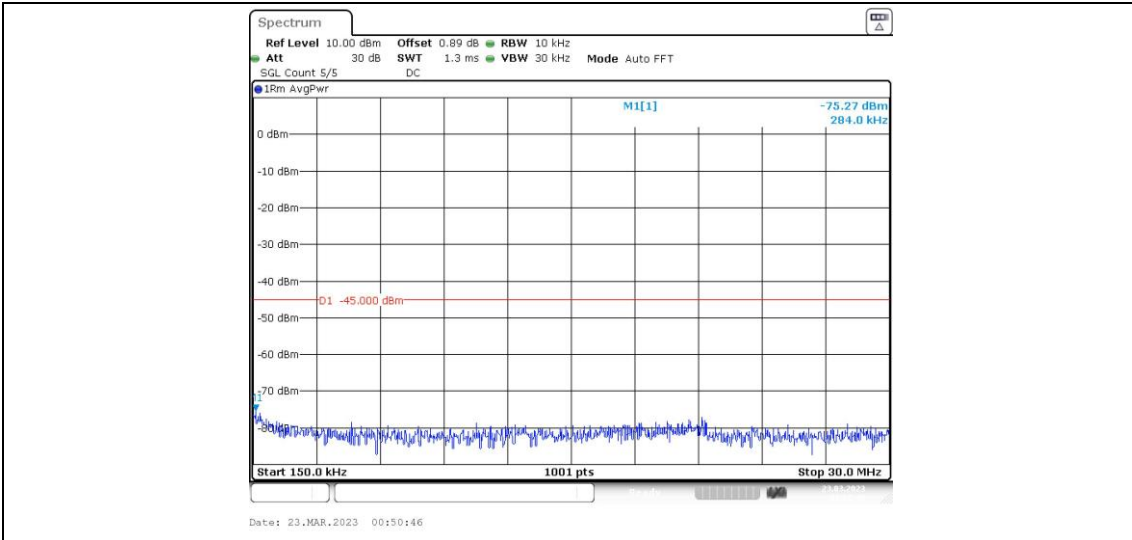

41-41-15MHz-20MHz-64QAM-64QAM-39728-39899-1RB#0-0RB#0-30~1000MHz