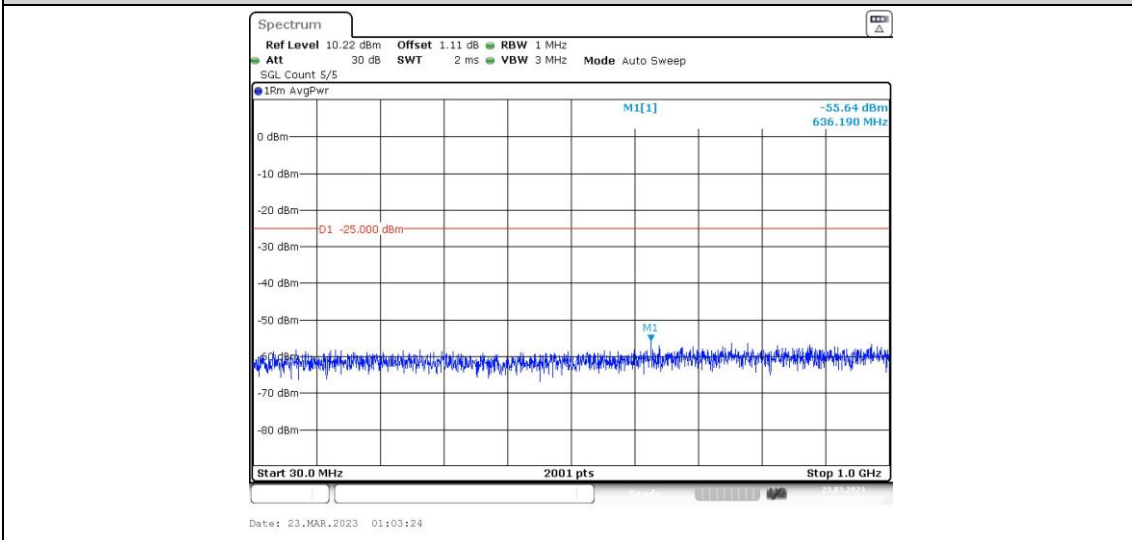

41-41-15MHz-20MHz-64QAM-64QAM-39728-39899-75RB#0-100RB#0-1000~20000MHz