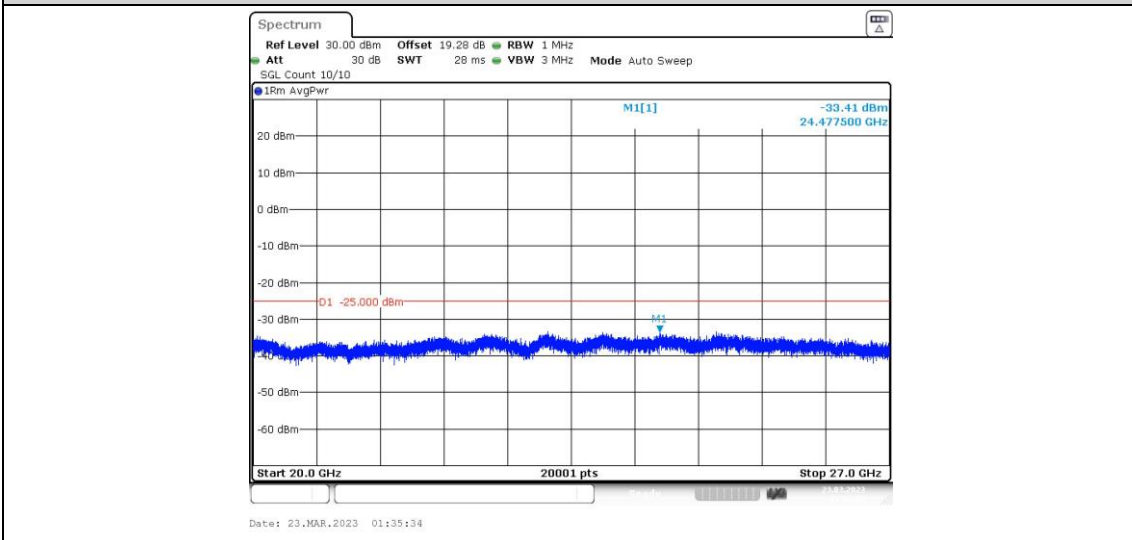

41-41-15MHz-20MHz-64QAM-64QAM-39728-39899-1RB#0-0RB#0-0.009~0.15MHz