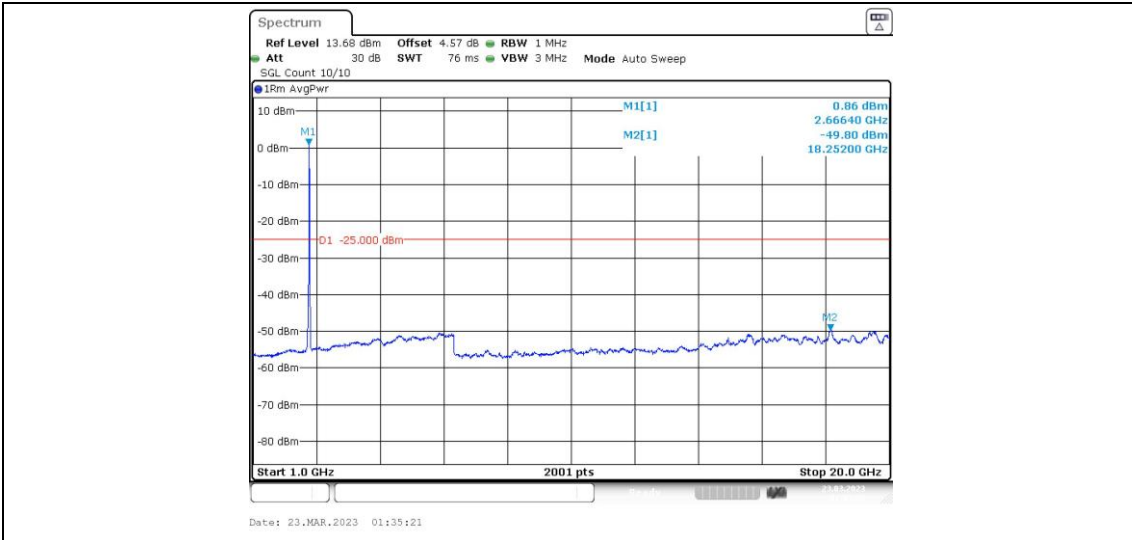

41-41-15MHz-20MHz-16QAM-16QAM-41319-41490-75RB#0-100RB#0-20000~27000MHz