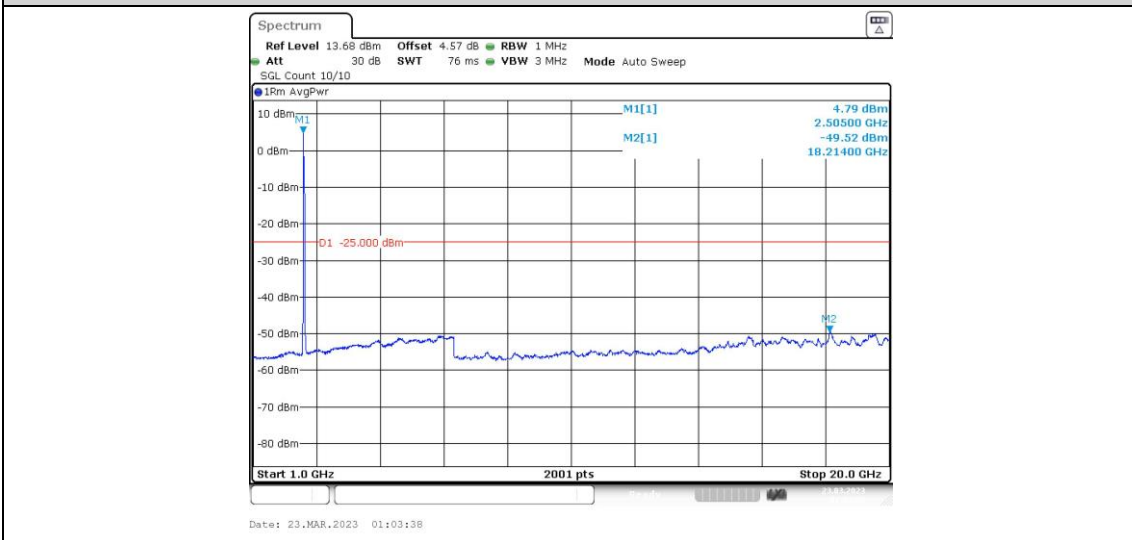

41-41-15MHz-20MHz-64QAM-64QAM-39728-39899-75RB#0-100RB#0-20000~27000MHz