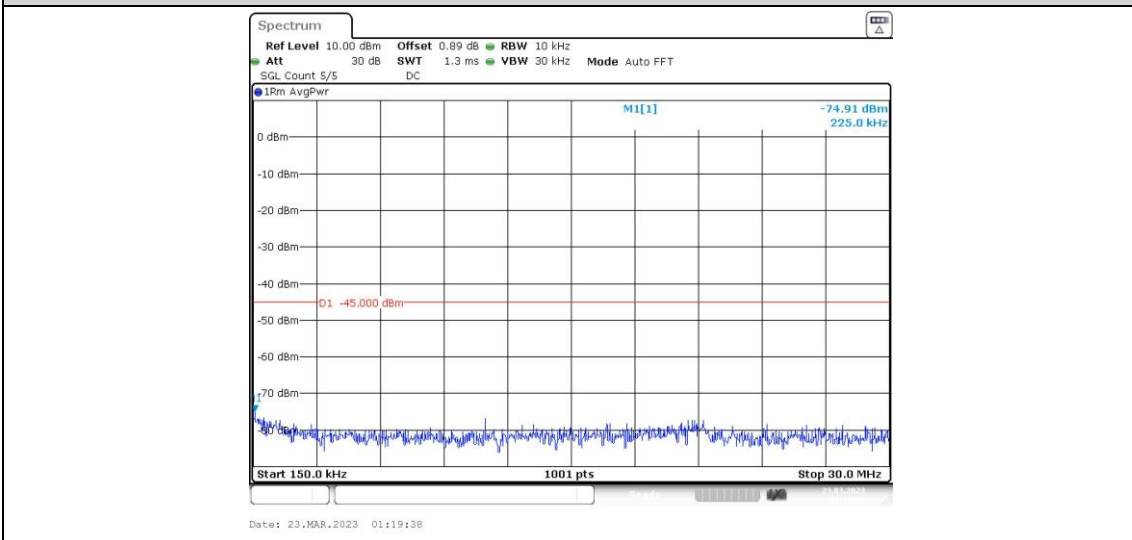

41-41-15MHz-20MHz-64QAM-64QAM-40523-40694-75RB#0-100RB#0-30~1000MHz