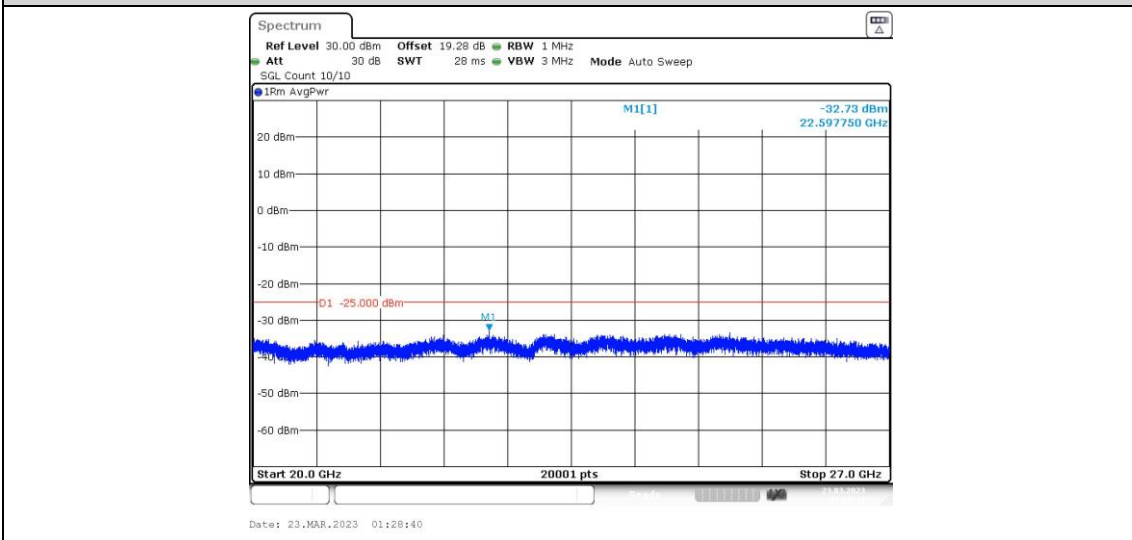

41-41-15MHz-20MHz-64QAM-64QAM-41319-41490-75RB#0-100RB#0-0.009~0.15MHz