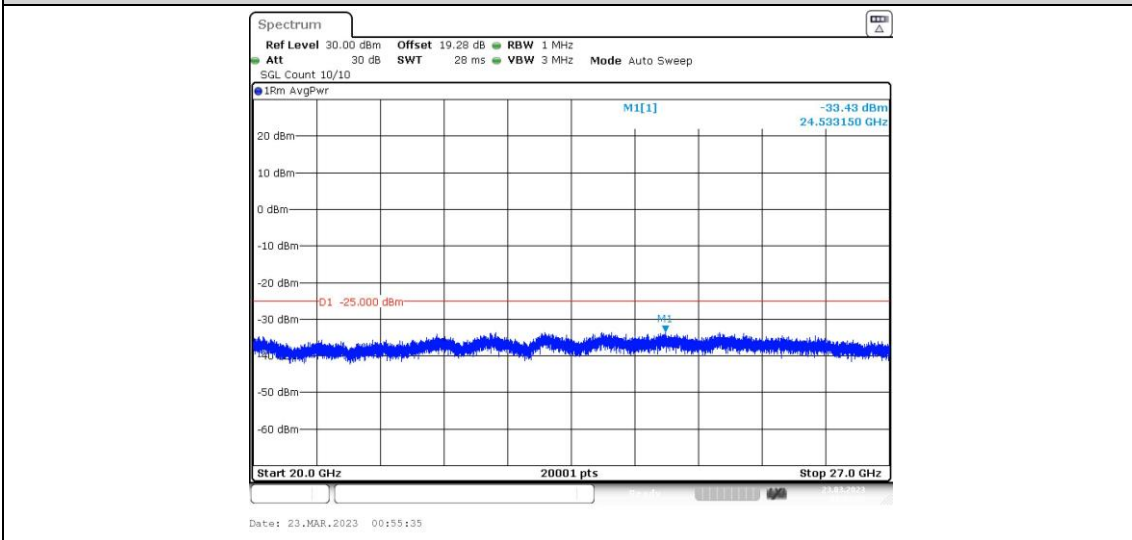

41-41-15MHz-20MHz-64QAM-64QAM-39728-39899-75RB#0-100RB#0-0.009~0.15MHz