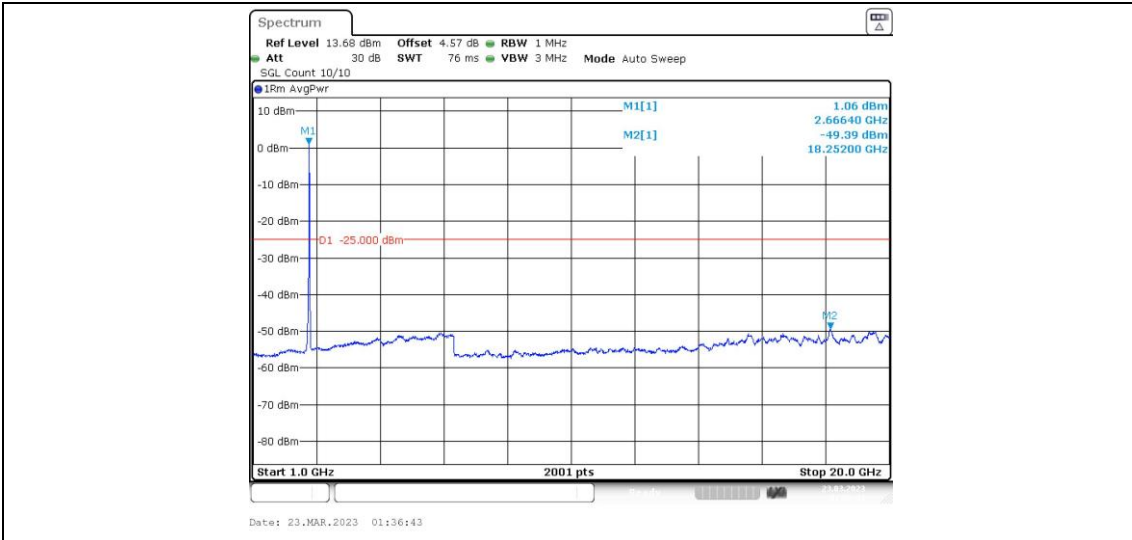

41-41-15MHz-20MHz-64QAM-64QAM-41319-41490-75RB#0-100RB#0-20000~27000MHz