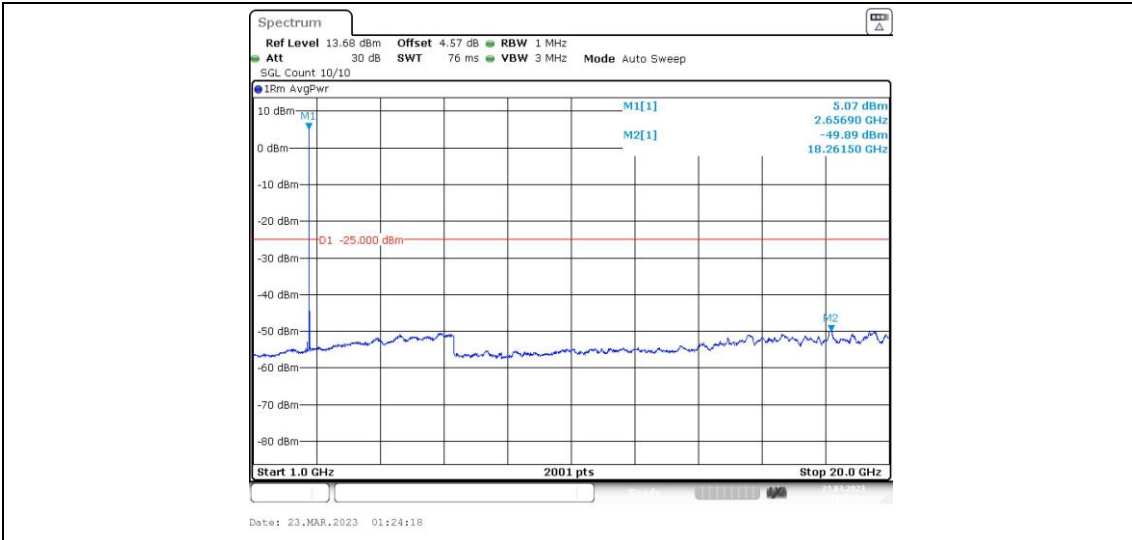

41-41-15MHz-20MHz-64QAM-64QAM-41319-41490-1RB#0-0RB#0-0.009~0.15MHz

41-41-15MHz-20MHz-64QAM-64QAM-41319-41490-1RB#0-0RB#0-0.15~30MHz

41-41-15MHz-20MHz-64QAM-64QAM-41319-41490-1RB#0-0RB#0-30~1000MHz

41-41-15MHz-20MHz-64QAM-64QAM-41319-41490-1RB#0-0RB#0-1000~20000MHz