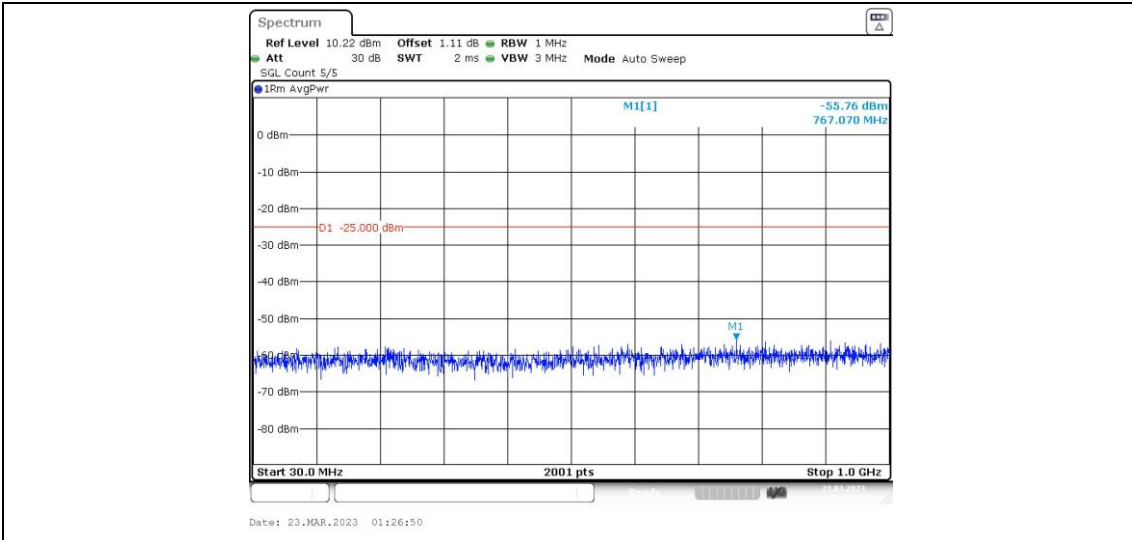

41-41-15MHz-20MHz-16QAM-16QAM-41319-41490-1RB#74-0RB#0-0.009~0.15MHz

41-41-15MHz-20MHz-16QAM-16QAM-41319-41490-1RB#74-0RB#0-0.15~30MHz

41-41-15MHz-20MHz-16QAM-16QAM-41319-41490-1RB#74-0RB#0-30~1000MHz

41-41-15MHz-20MHz-16QAM-16QAM-41319-41490-1RB#74-0RB#0-1000~20000MHz