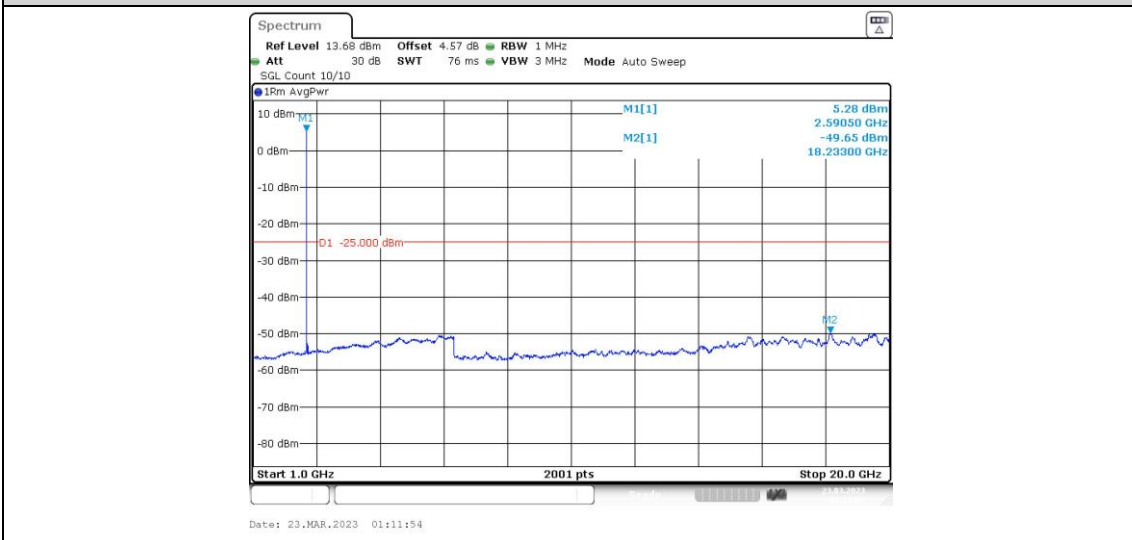

41-41-15MHz-20MHz-64QAM-64QAM-40523-40694-1RB#74-0RB#0-0.009~0.15MHz

41-41-15MHz-20MHz-64QAM-64QAM-40523-40694-1RB#74-0RB#0-0.15~30MHz

41-41-15MHz-20MHz-64QAM-64QAM-40523-40694-1RB#74-0RB#0-30~1000MHz

41-41-15MHz-20MHz-64QAM-64QAM-40523-40694-1RB#74-0RB#0-1000~20000MHz