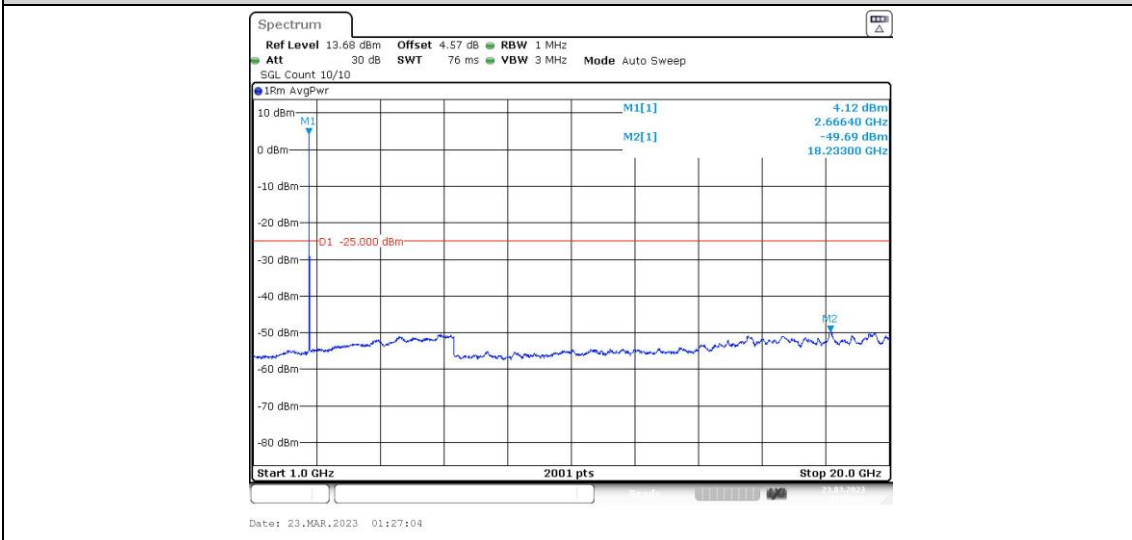

41-41-15MHz-20MHz-16QAM-16QAM-41319-41490-1RB#74-0RB#0-0.009~0.15MHz

41-41-15MHz-20MHz-16QAM-16QAM-41319-41490-1RB#74-0RB#0-0.15~30MHz

41-41-15MHz-20MHz-16QAM-16QAM-41319-41490-1RB#74-0RB#0-30~1000MHz

41-41-15MHz-20MHz-16QAM-16QAM-41319-41490-1RB#74-0RB#0-1000~20000MHz