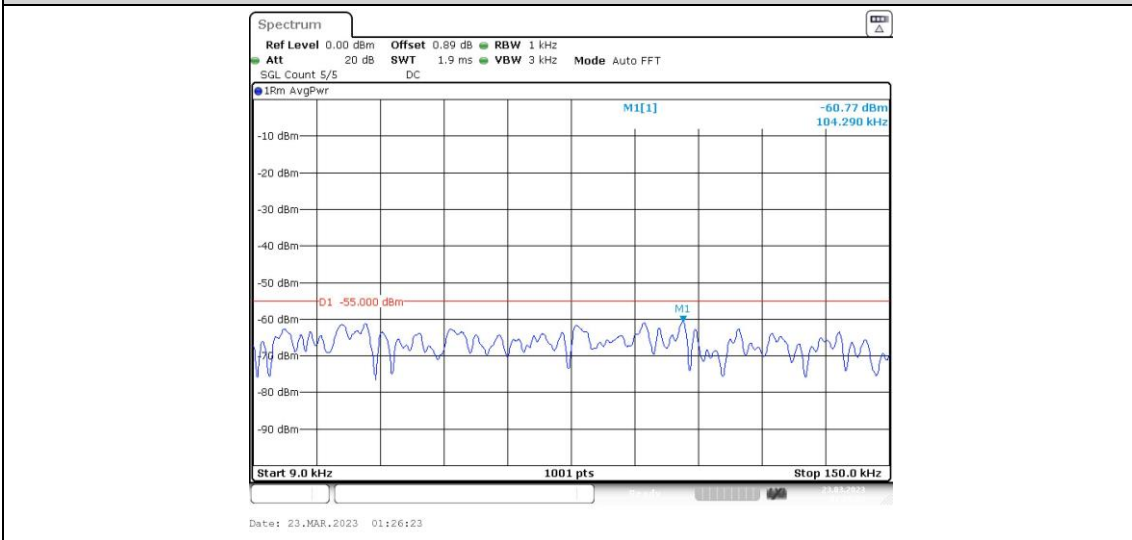

41-41-15MHz-20MHz-16QAM-16QAM-41319-41490-1RB#74-0RB#0-0.009~0.15MHz

41-41-15MHz-20MHz-16QAM-16QAM-41319-41490-1RB#74-0RB#0-0.15~30MHz

41-41-15MHz-20MHz-16QAM-16QAM-41319-41490-1RB#74-0RB#0-30~1000MHz

41-41-15MHz-20MHz-16QAM-16QAM-41319-41490-1RB#74-0RB#0-1000~20000MHz