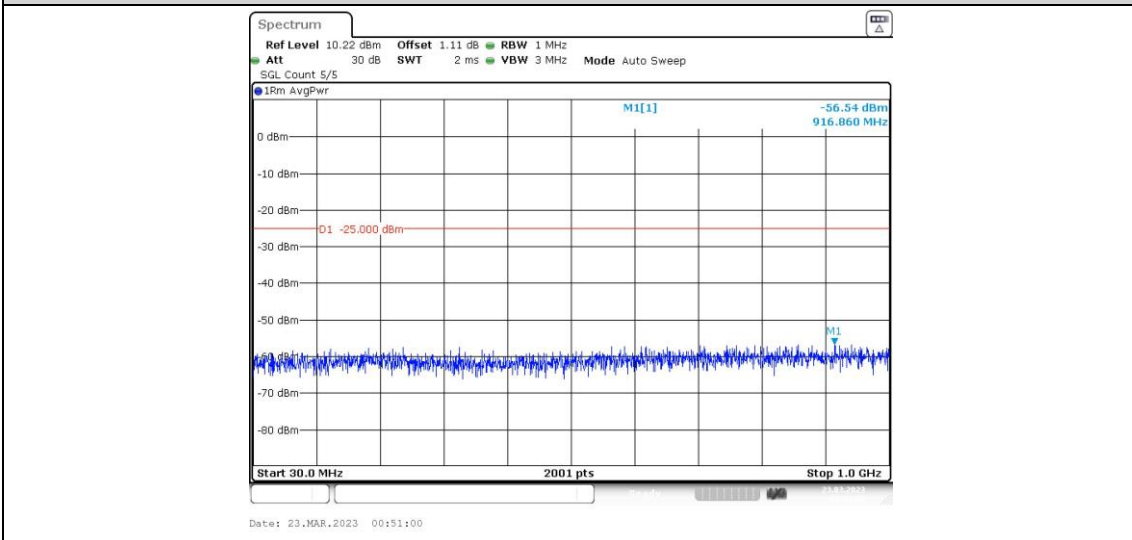

41-41-15MHz-20MHz-64QAM-64QAM-39728-39899-1RB#0-0RB#0-1000~20000MHz