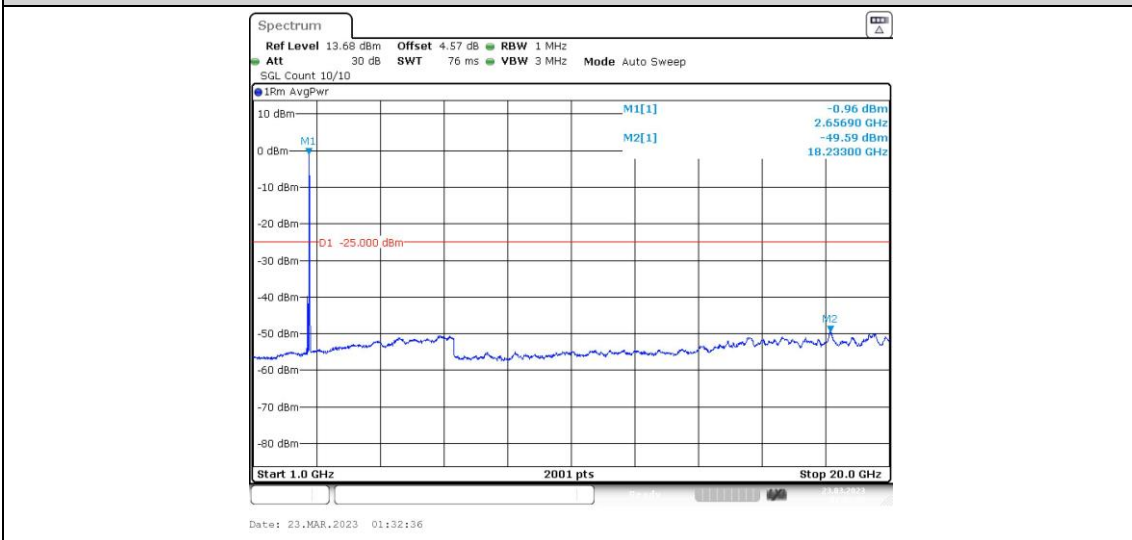

41-41-15MHz-20MHz-64QAM-64QAM-41319-41490-1RB#0-1RB#99-20000~27000MHz