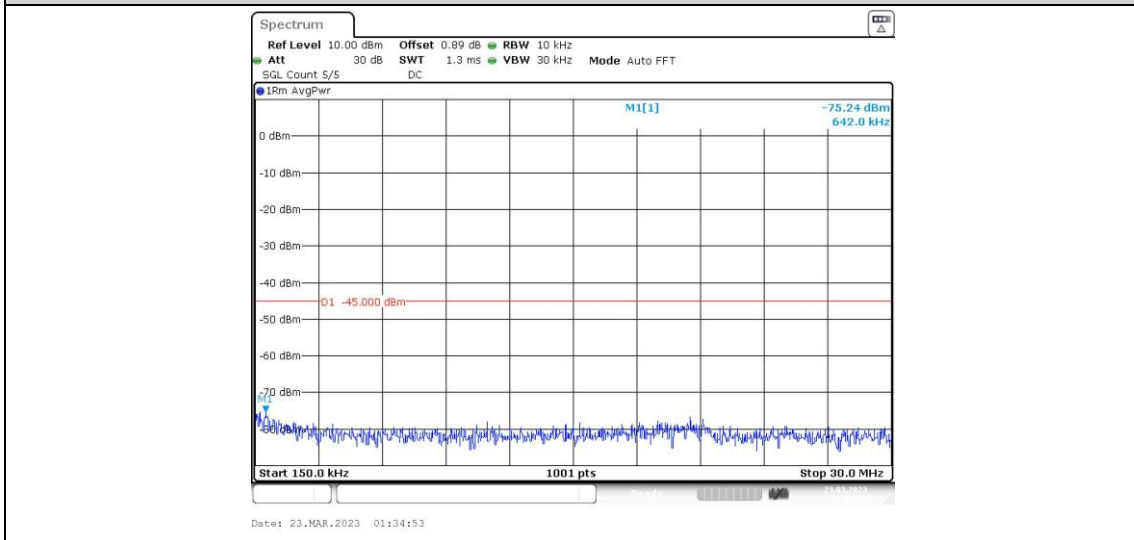

41-41-15MHz-20MHz-16QAM-16QAM-41319-41490-75RB#0-100RB#0-30~1000MHz