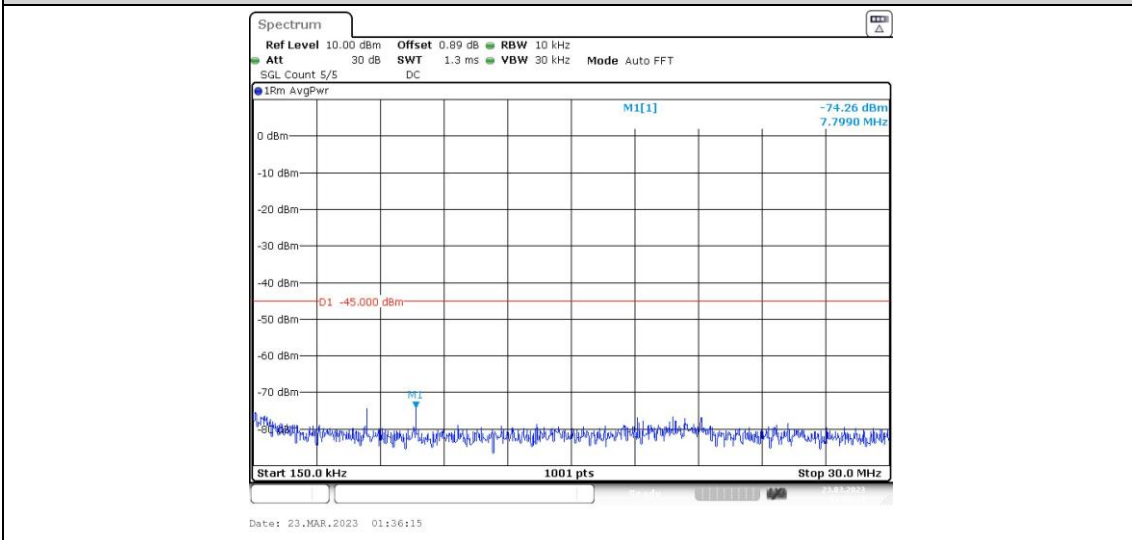

41-41-15MHz-20MHz-64QAM-64QAM-41319-41490-75RB#0-100RB#0-30~1000MHz