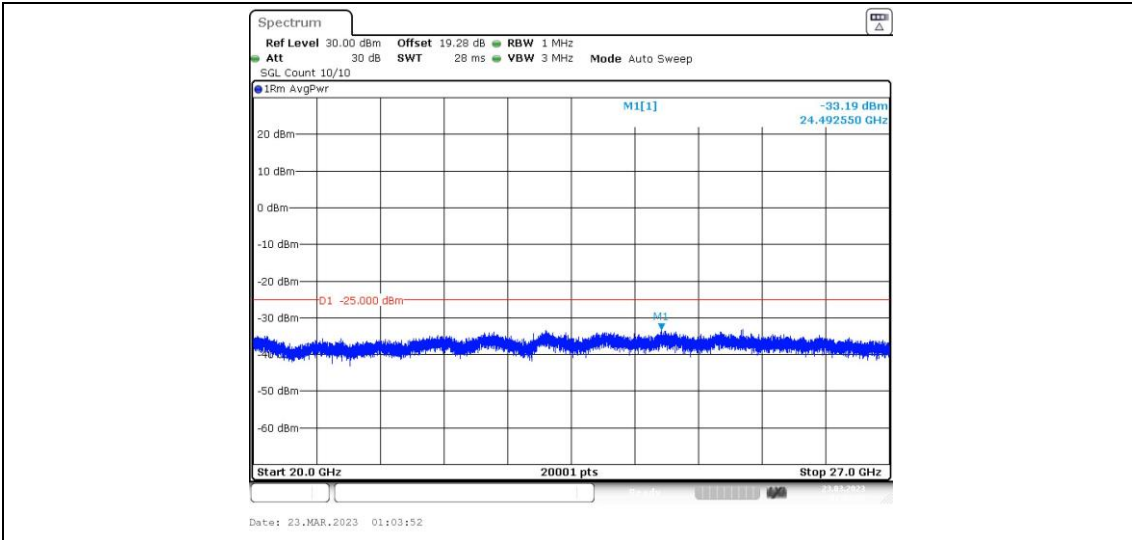

41-41-15MHz-20MHz-64QAM-64QAM-40523-40694-1RB#0-0RB#0-0.009~0.15MHz