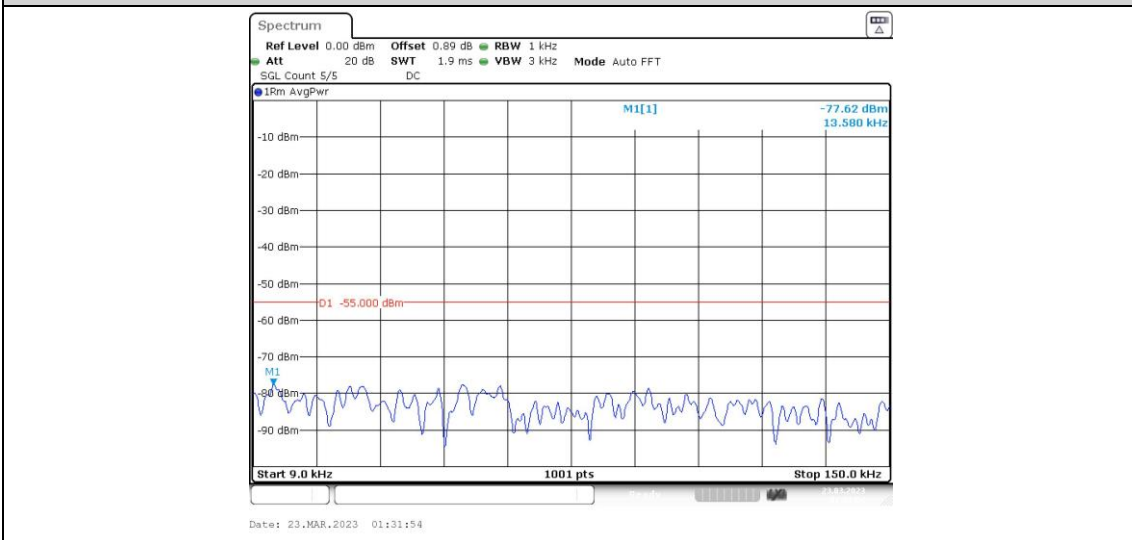

41-41-15MHz-20MHz-64QAM-64QAM-41319-41490-1RB#0-1RB#99-0.15~30MHz