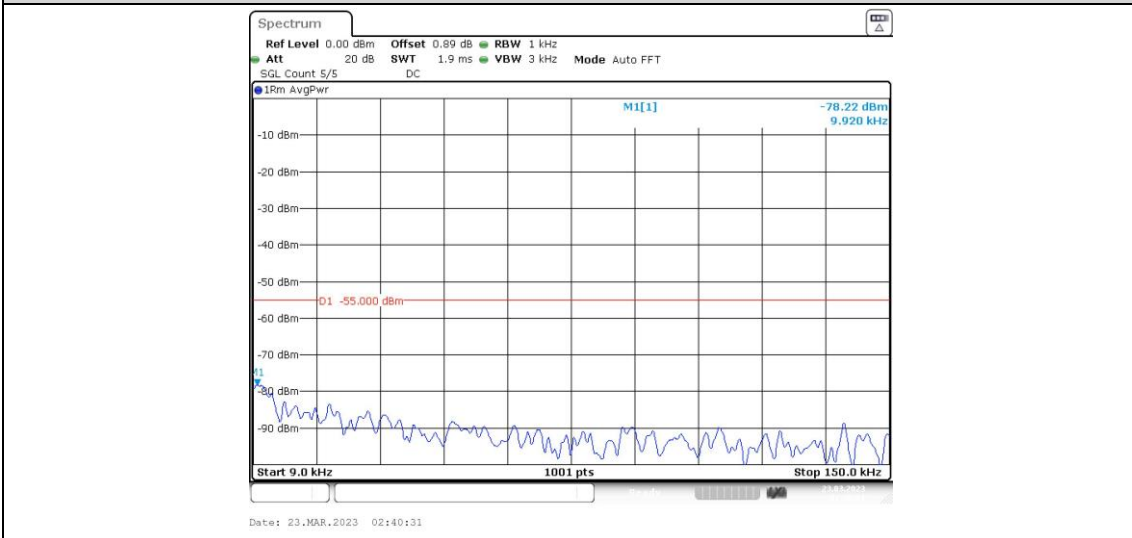

41-41-20MHz-15MHz-QPSK-QPSK-39750-39921-100RB#0-75RB#0-0.15~30MHz