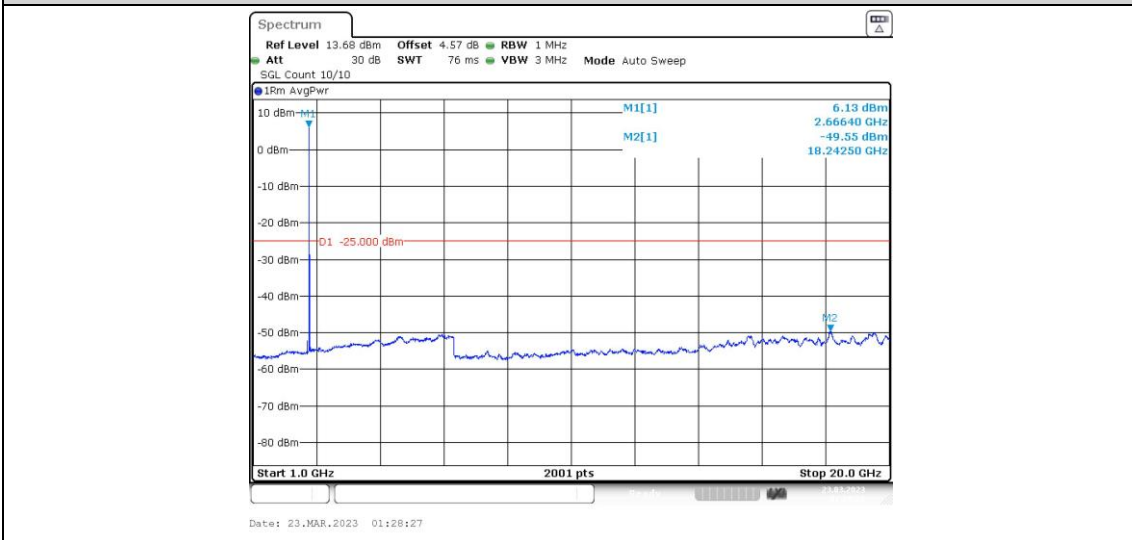

41-41-15MHz-20MHz-64QAM-64QAM-41319-41490-1RB#74-0RB#0-0.009~0.15MHz

41-41-15MHz-20MHz-64QAM-64QAM-41319-41490-1RB#74-0RB#0-0.15~30MHz

41-41-15MHz-20MHz-64QAM-64QAM-41319-41490-1RB#74-0RB#0-30~1000MHz

41-41-15MHz-20MHz-64QAM-64QAM-41319-41490-1RB#74-0RB#0-1000~20000MHz