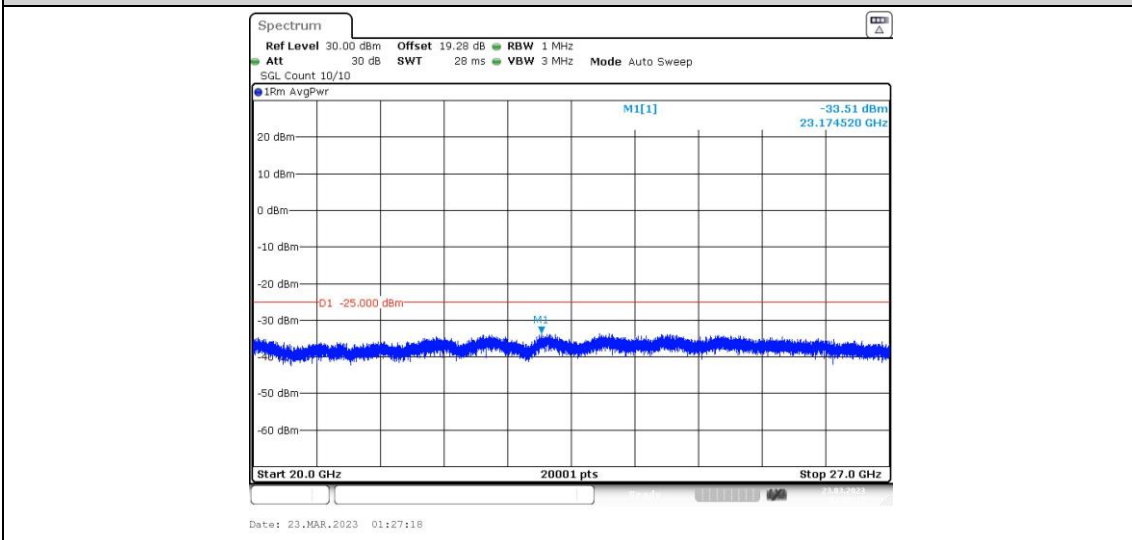

41-41-15MHz-20MHz-16QAM-16QAM-41319-41490-75RB#0-100RB#0-0.009~0.15MHz