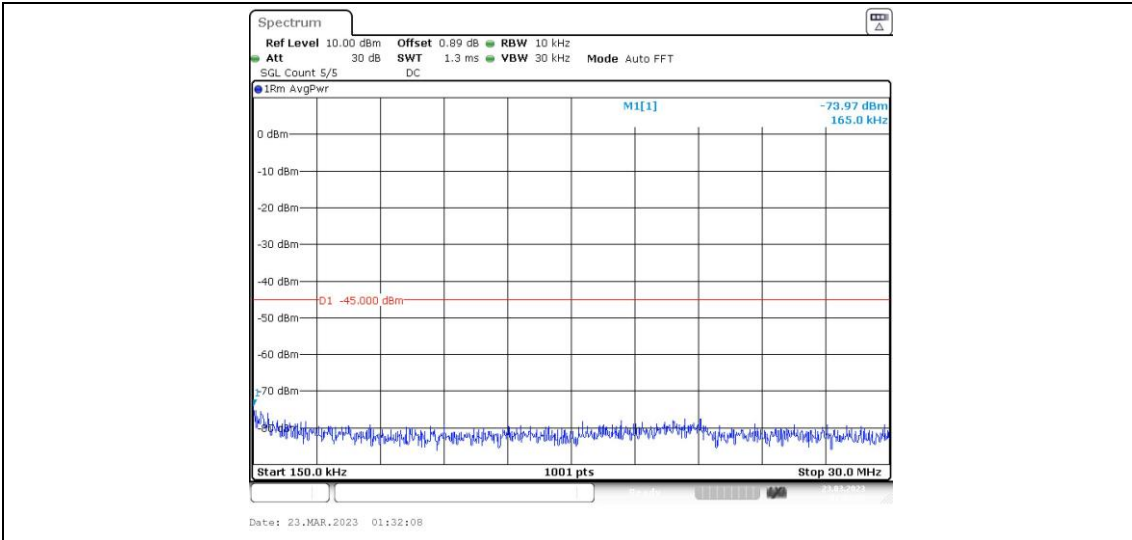

41-41-15MHz-20MHz-64QAM-64QAM-41319-41490-1RB#0-1RB#99-30~1000MHz