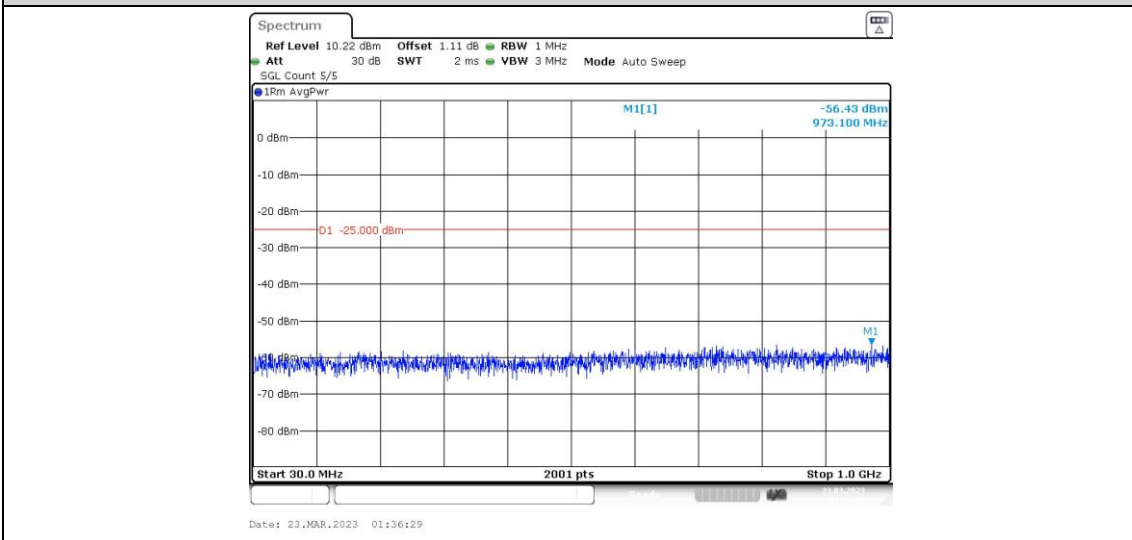

41-41-15MHz-20MHz-64QAM-64QAM-41319-41490-75RB#0-100RB#0-1000~20000MHz