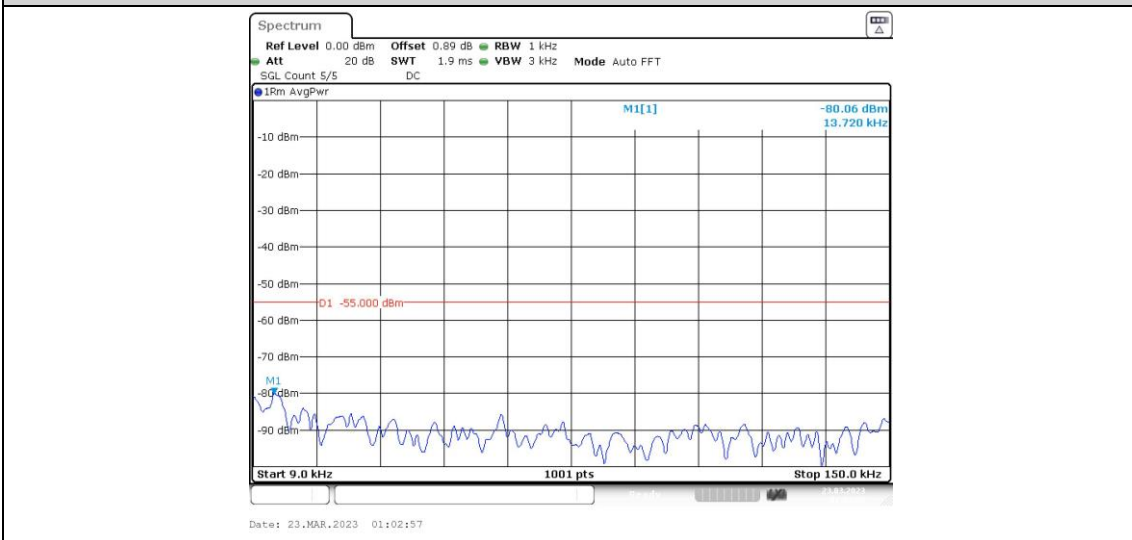

41-41-15MHz-20MHz-64QAM-64QAM-39728-39899-75RB#0-100RB#0-0.15~30MHz