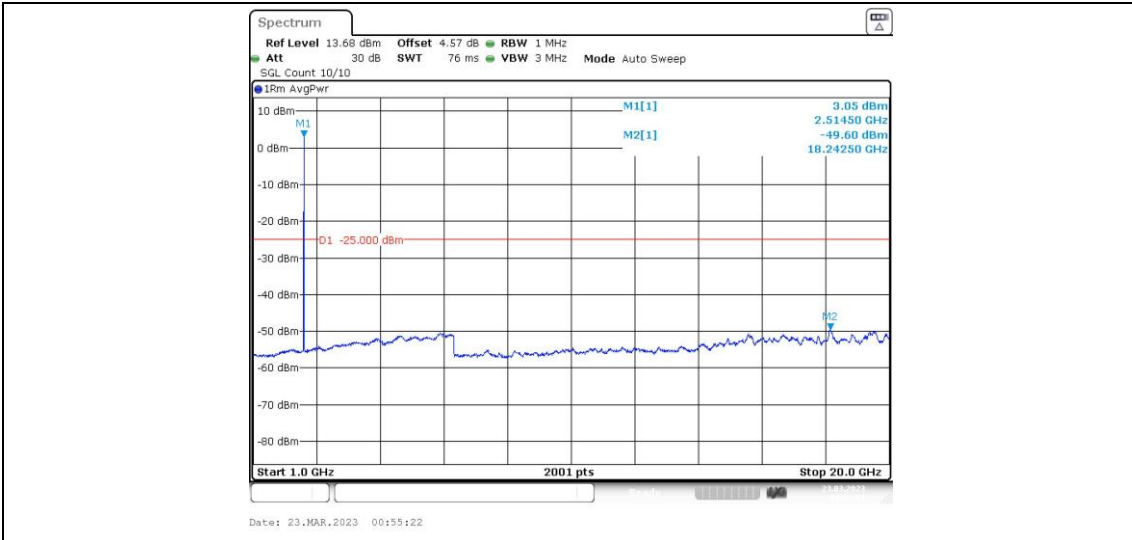

41-41-15MHz-20MHz-64QAM-64QAM-39728-39899-1RB#74-0RB#0-0.009~0.15MHz

41-41-15MHz-20MHz-64QAM-64QAM-39728-39899-1RB#74-0RB#0-0.15~30MHz

41-41-15MHz-20MHz-64QAM-64QAM-39728-39899-1RB#74-0RB#0-30~100MHz

41-41-15MHz-20MHz-64QAM-64QAM-39728-39899-1RB#74-0RB#0-1000~20000MHz