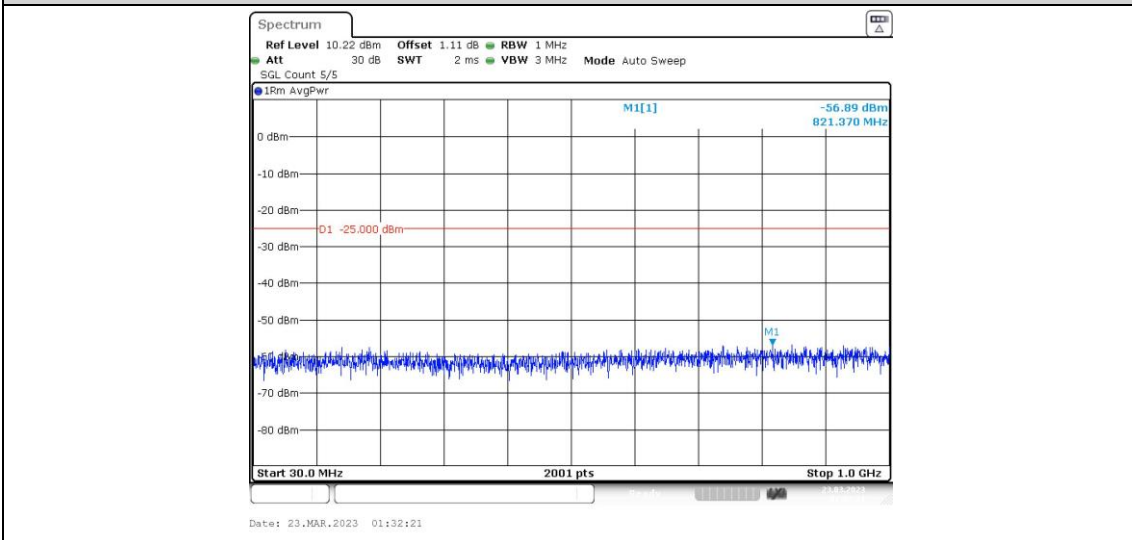

41-41-15MHz-20MHz-64QAM-64QAM-41319-41490-1RB#0-1RB#99-1000~20000MHz