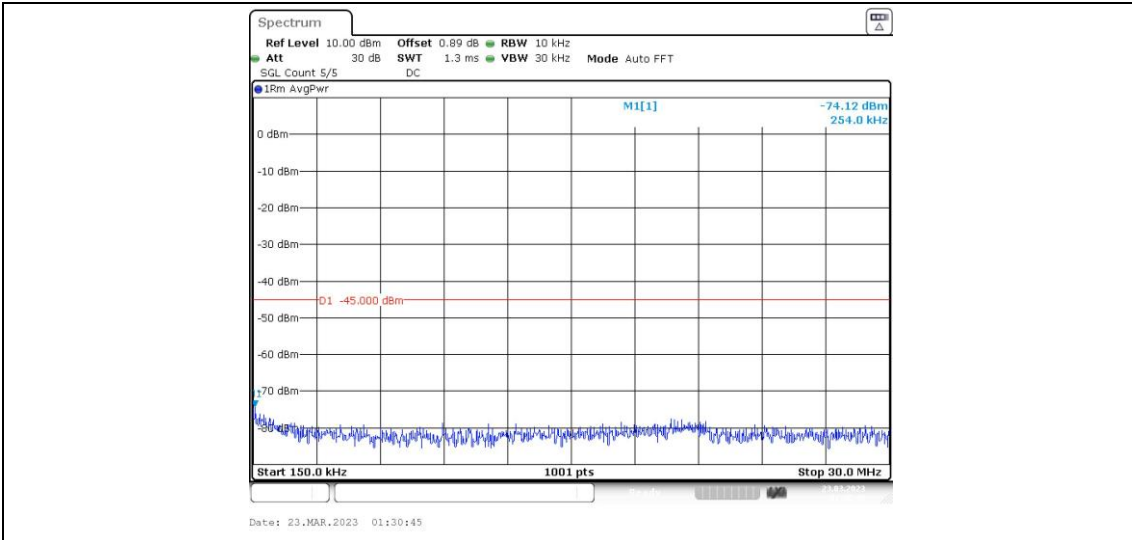

41-41-15MHz-20MHz-16QAM-16QAM-41319-41490-1RB#0-1RB#99-30~1000MHz