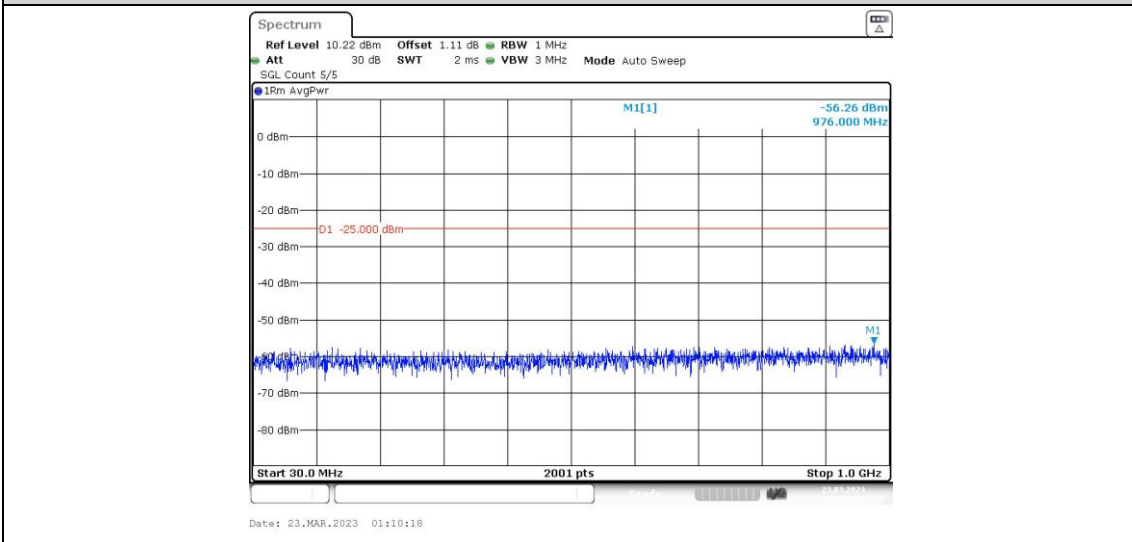

41-41-15MHz-20MHz-16QAM-16QAM-40523-40694-1RB#74-0RB#0-0.009~0.15MHz

41-41-15MHz-20MHz-16QAM-16QAM-40523-40694-1RB#74-0RB#0-0.15~30MHz

41-41-15MHz-20MHz-16QAM-16QAM-40523-40694-1RB#74-0RB#0-30~1000MHz

41-41-15MHz-20MHz-16QAM-16QAM-40523-40694-1RB#74-0RB#0-1000~20000MHz