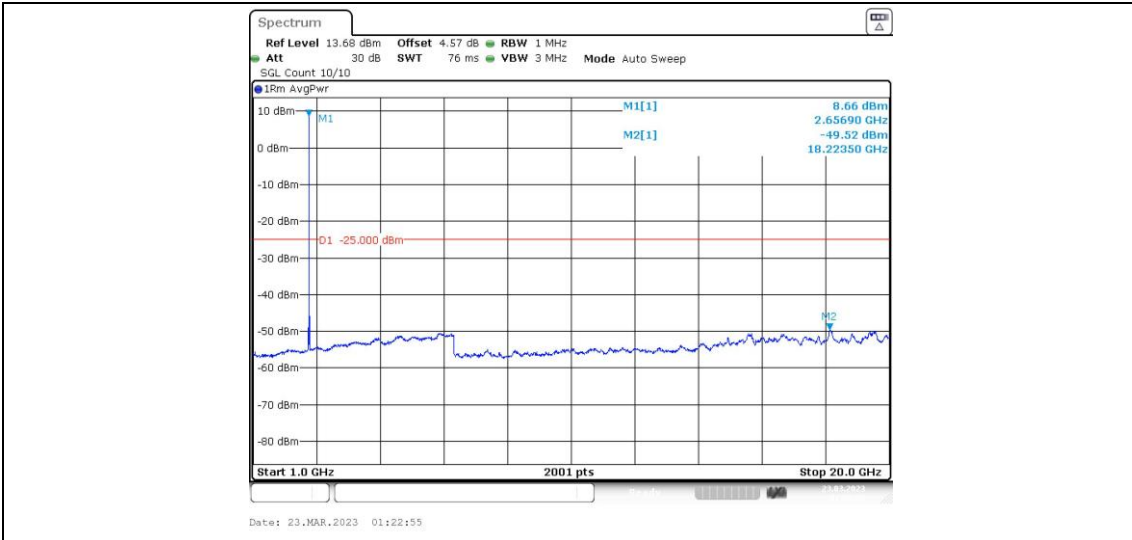

41-41-15MHz-20MHz-16QAM-16QAM-41319-41490-1RB#0-0RB#0-0.009~0.15MHz

41-41-15MHz-20MHz-16QAM-16QAM-41319-41490-1RB#0-0RB#0-0.15~30MHz

41-41-15MHz-20MHz-16QAM-16QAM-41319-41490-1RB#0-0RB#0-30~1000MHz

41-41-15MHz-20MHz-16QAM-16QAM-41319-41490-1RB#0-0RB#0-1000~20000MHz