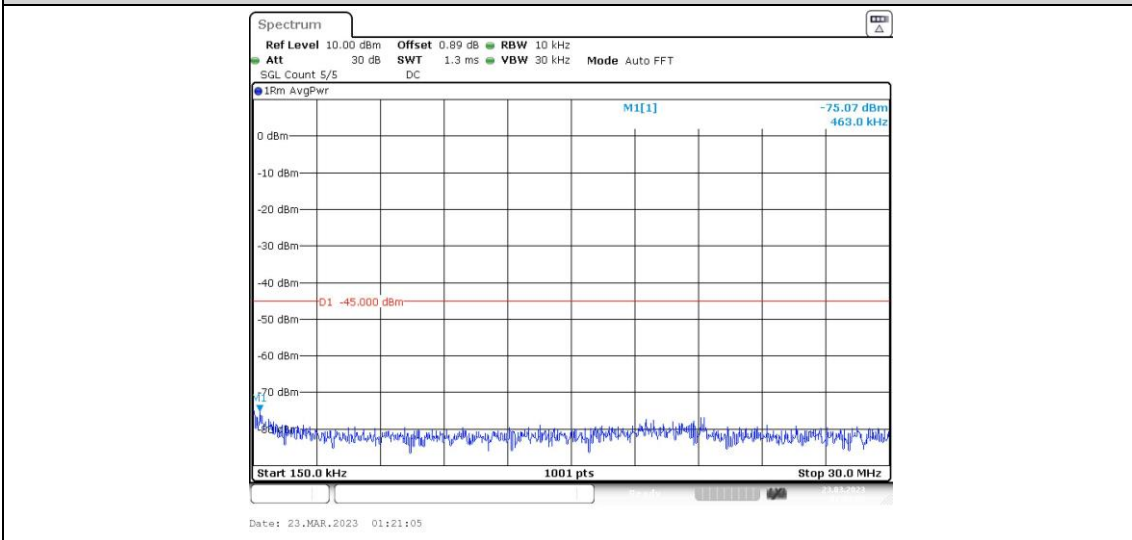

41-41-15MHz-20MHz-QPSK-QPSK-41319-41490-1RB#0-0RB#0-0.15~30MHz