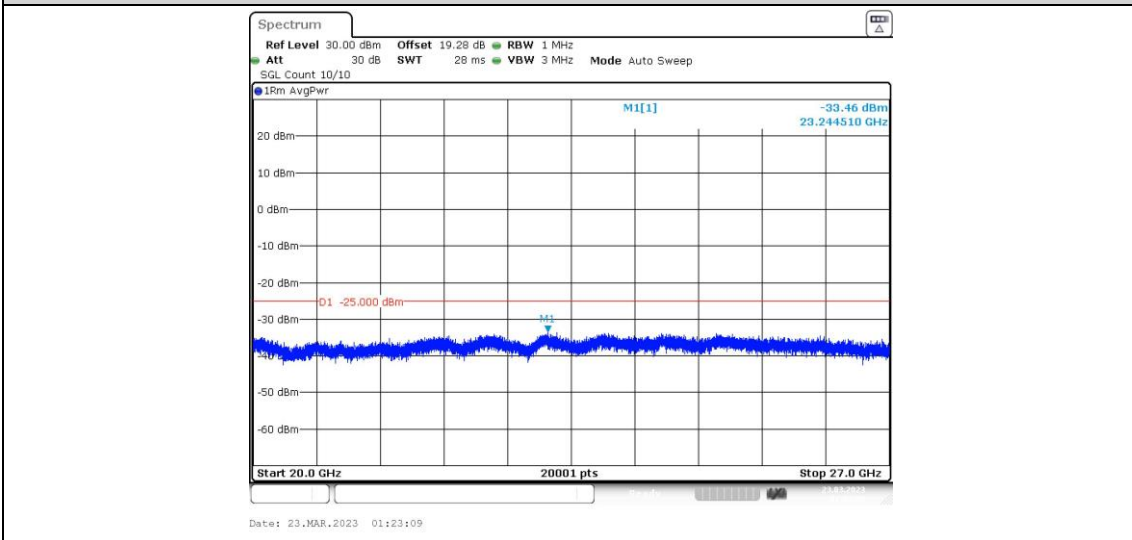

41-41-15MHz-20MHz-16QAM-16QAM-41319-41490-1RB#0-1RB#99-0.009~0.15MHz