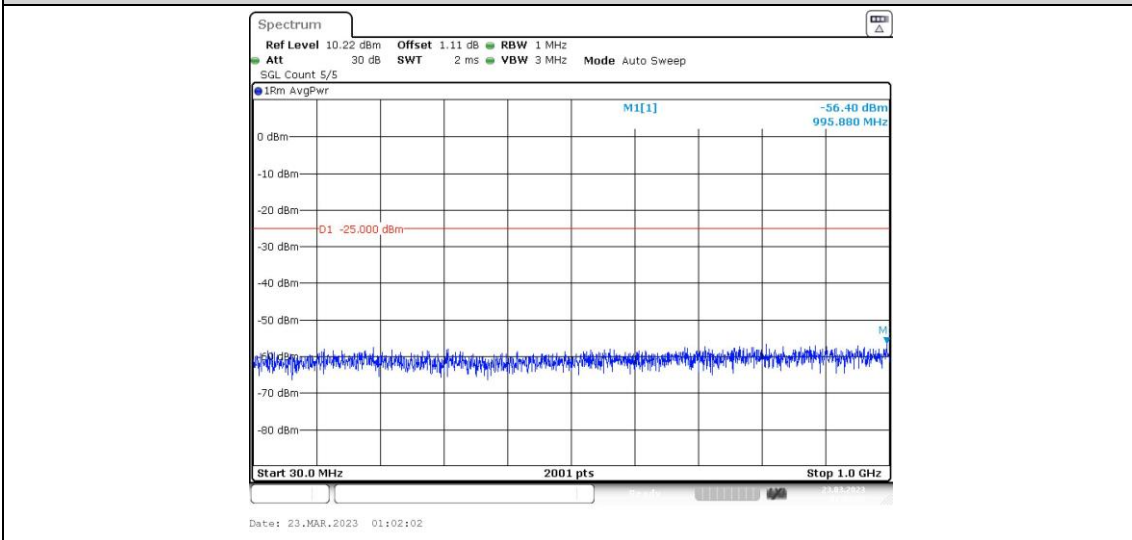

41-41-15MHz-20MHz-16QAM-16QAM-39728-39899-75RB#0-100RB#0-1000~20000MHz