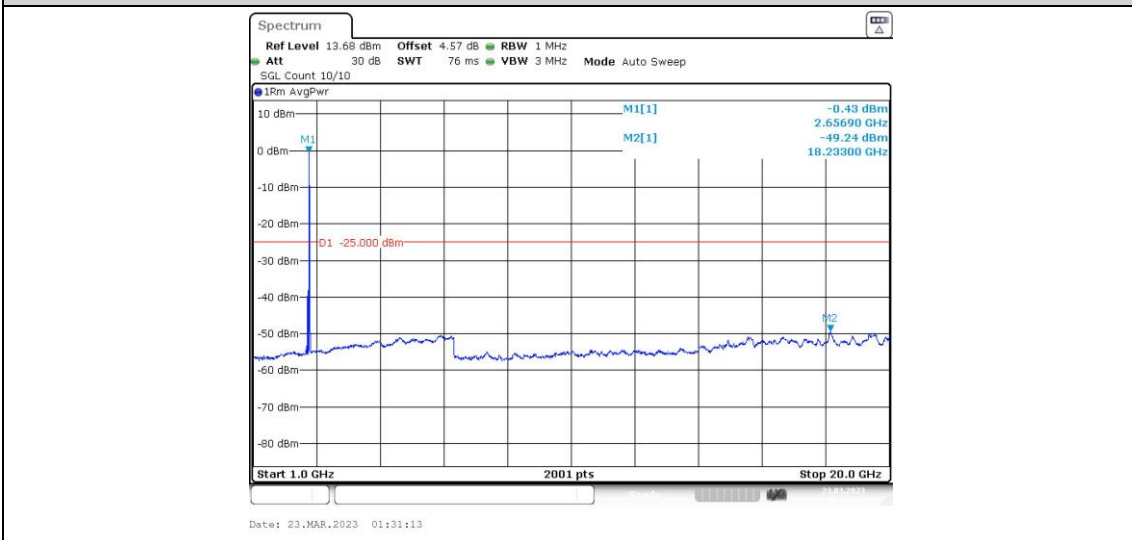

41-41-15MHz-20MHz-16QAM-16QAM-41319-41490-1RB#0-1RB#99-20000~27000MHz