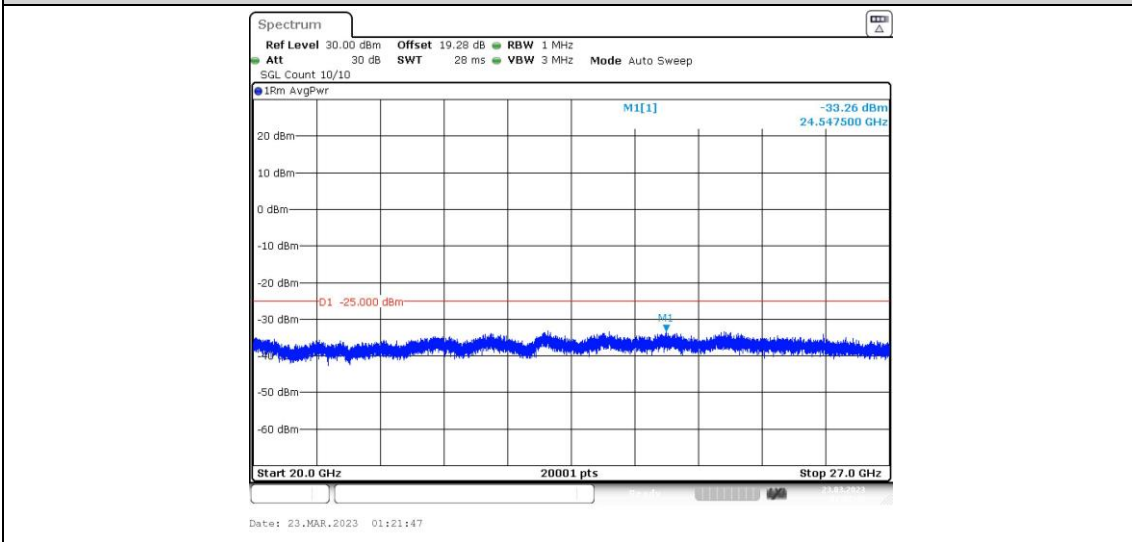

41-41-15MHz-20MHz-QPSK-QPSK-41319-41490-1RB#0-1RB#99-0.009~0.15MHz