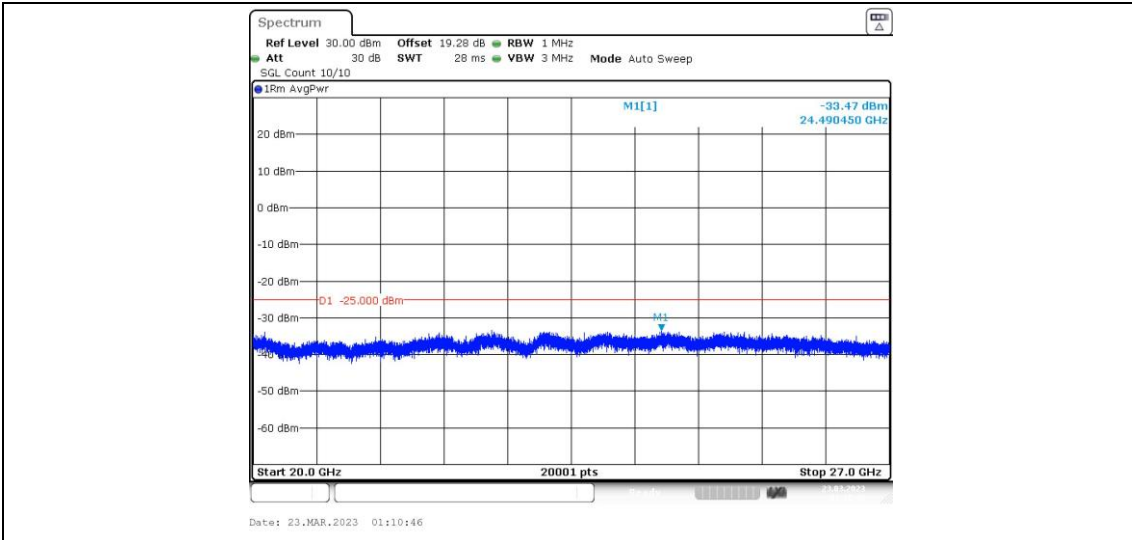

41-41-15MHz-20MHz-16QAM-16QAM-40523-40694-75RB#0-100RB#0-0.009~0.15MHz