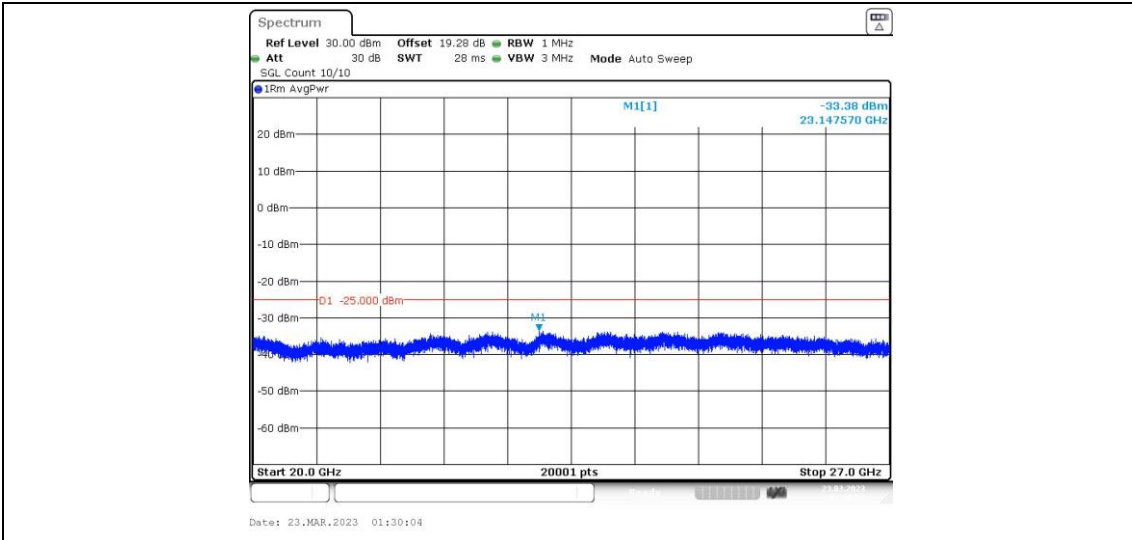

41-41-15MHz-20MHz-QPSK-QPSK-41319-41490-1RB#74-0RB#0-0.009~0.15MHz