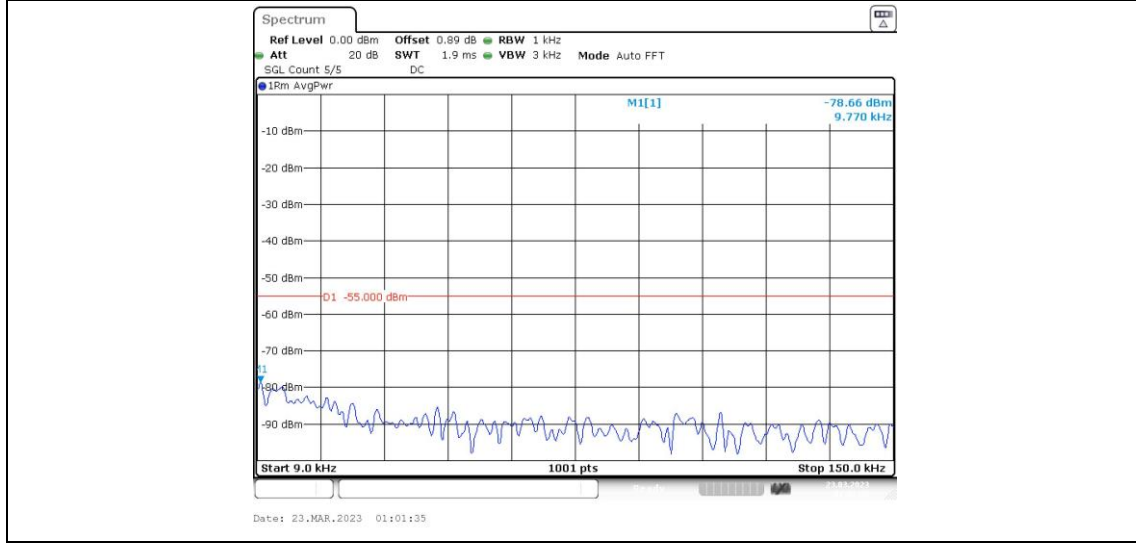

41-41-15MHz-20MHz-16QAM-16QAM-39728-39899-75RB#0-100RB#0-0.15~30MHz