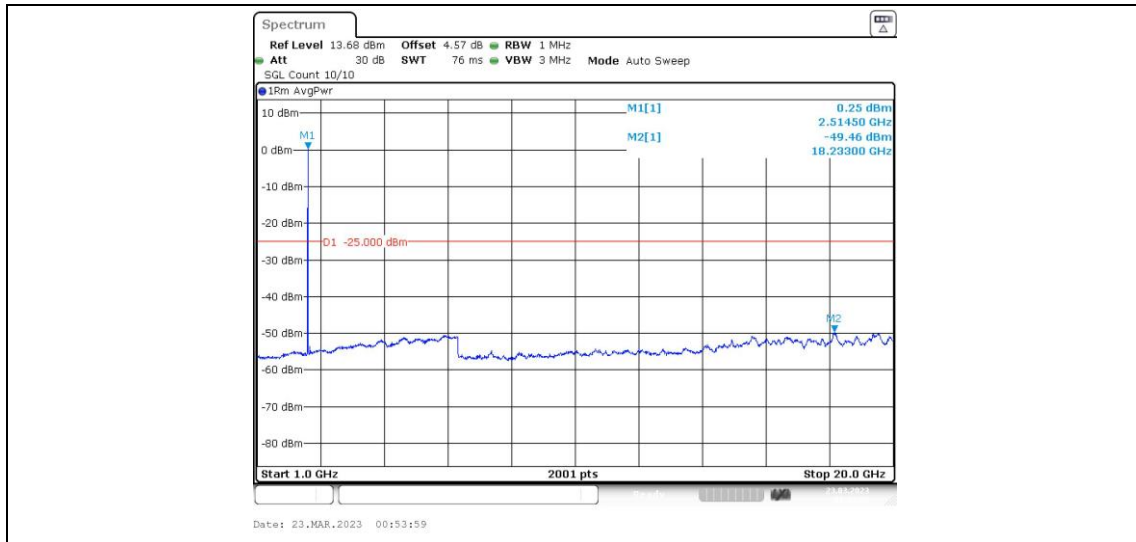

41-41-15MHz-20MHz-16QAM-16QAM-39728-39899-1RB#74-0RB#0-0.009~0.15MHz

41-41-15MHz-20MHz-16QAM-16QAM-39728-39899-1RB#74-0RB#0-0.15~30MHz

41-41-15MHz-20MHz-16QAM-16QAM-39728-39899-1RB#74-0RB#0-30~1000MHz

41-41-15MHz-20MHz-16QAM-16QAM-39728-39899-1RB#74-0RB#0-1000~20000MHz