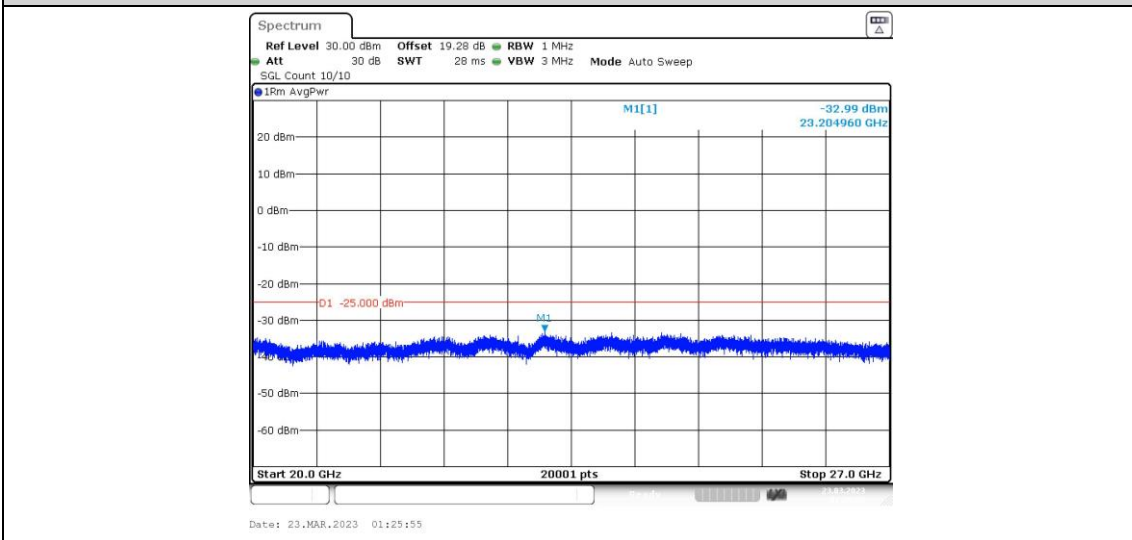

41-41-15MHz-20MHz-QPSK-QPSK-41319-41490-75RB#0-100RB#0-0.009~0.15MHz