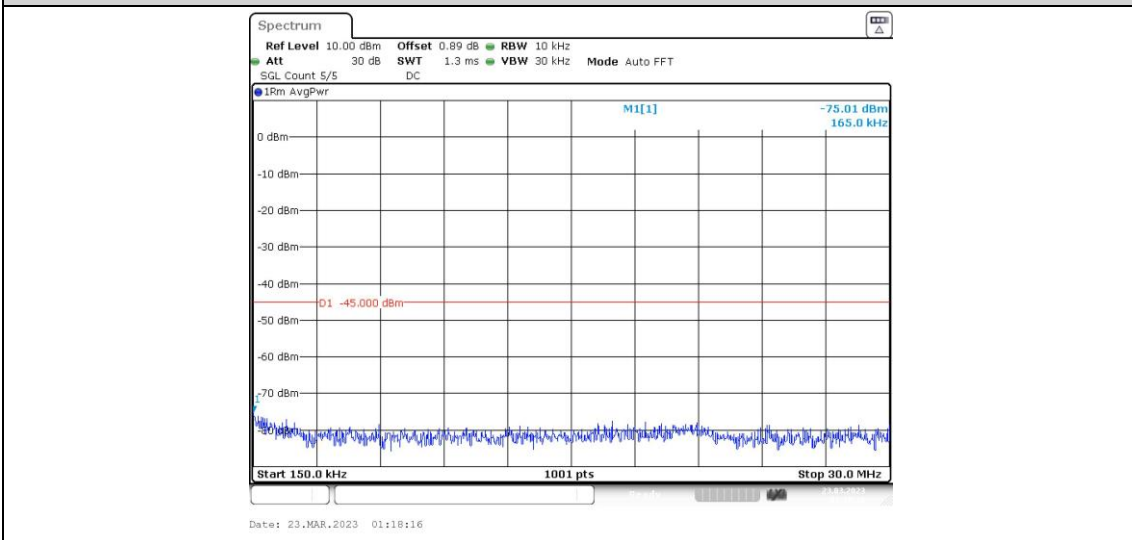

41-41-15MHz-20MHz-16QAM-16QAM-40523-40694-75RB#0-100RB#0-30~1000MHz