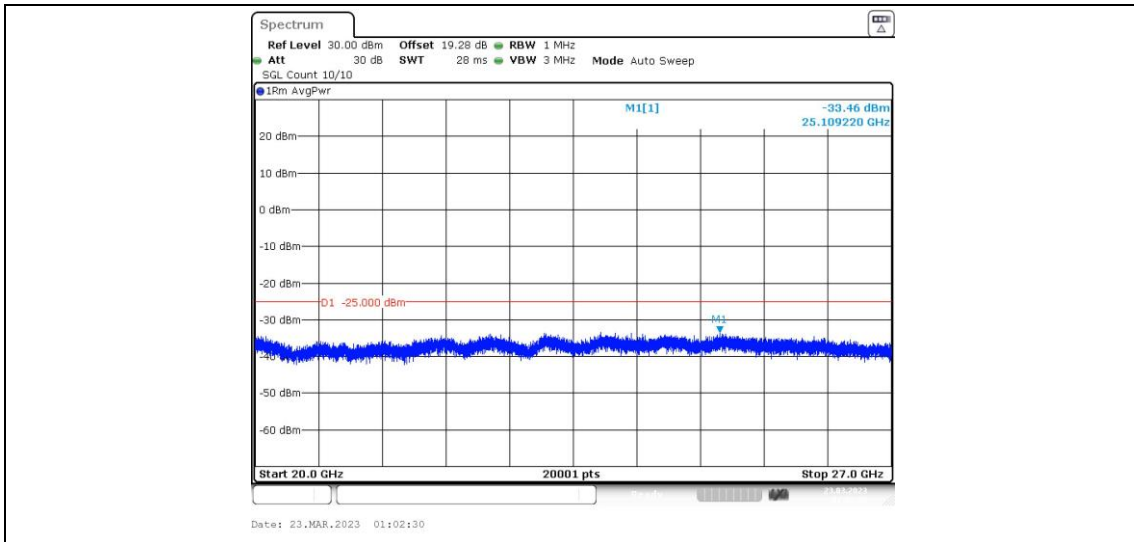

41-41-15MHz-20MHz-16QAM-16QAM-40523-40694-1RB#0-0RB#0-0.009~0.15MHz