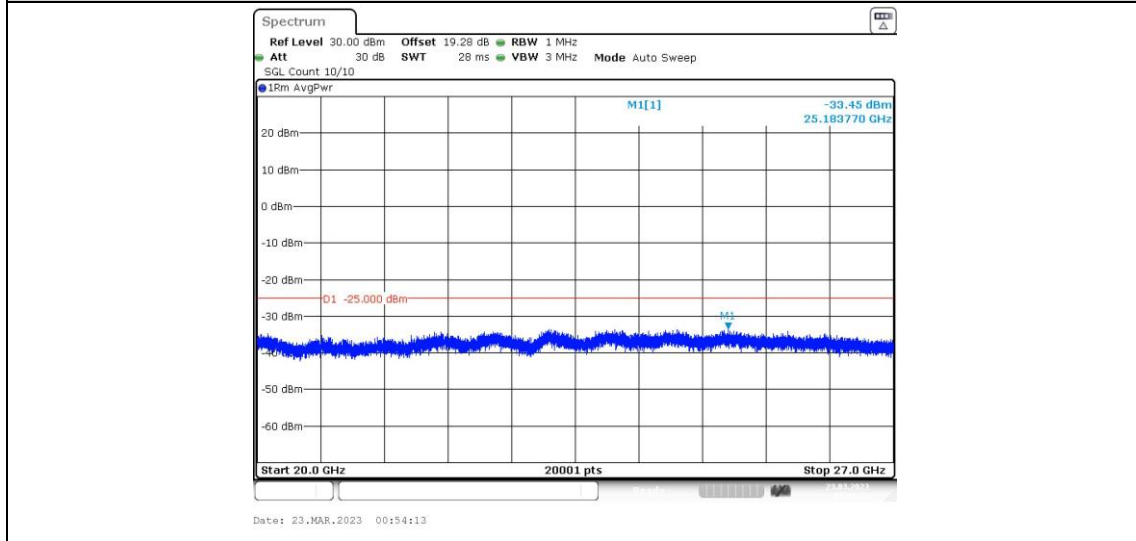

41-41-15MHz-20MHz-16QAM-16QAM-39728-39899-75RB#0-100RB#0-0.009~0.15MHz