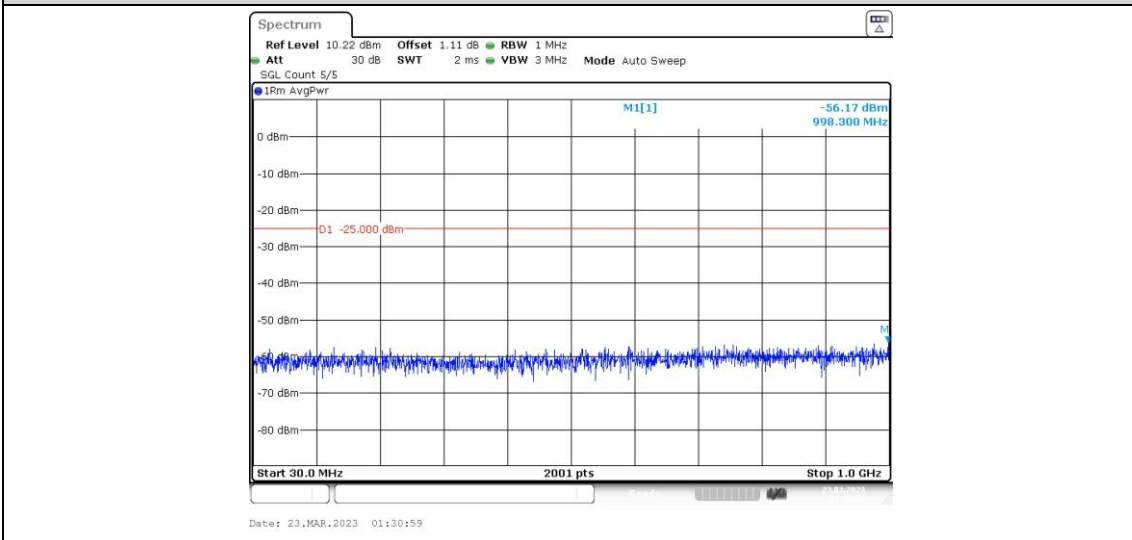

41-41-15MHz-20MHz-16QAM-16QAM-41319-41490-1RB#0-1RB#99-1000~20000MHz