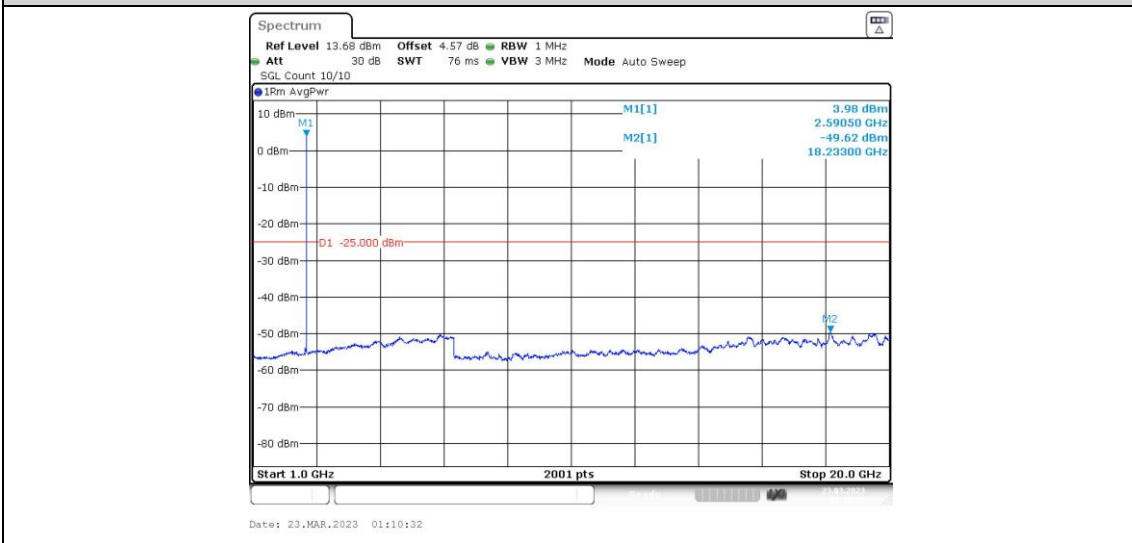

41-41-15MHz-20MHz-16QAM-16QAM-40523-40694-1RB#74-0RB#0-0.009~0.15MHz

41-41-15MHz-20MHz-16QAM-16QAM-40523-40694-1RB#74-0RB#0-0.15~30MHz

41-41-15MHz-20MHz-16QAM-16QAM-40523-40694-1RB#74-0RB#0-30~1000MHz

41-41-15MHz-20MHz-16QAM-16QAM-40523-40694-1RB#74-0RB#0-1000~20000MHz