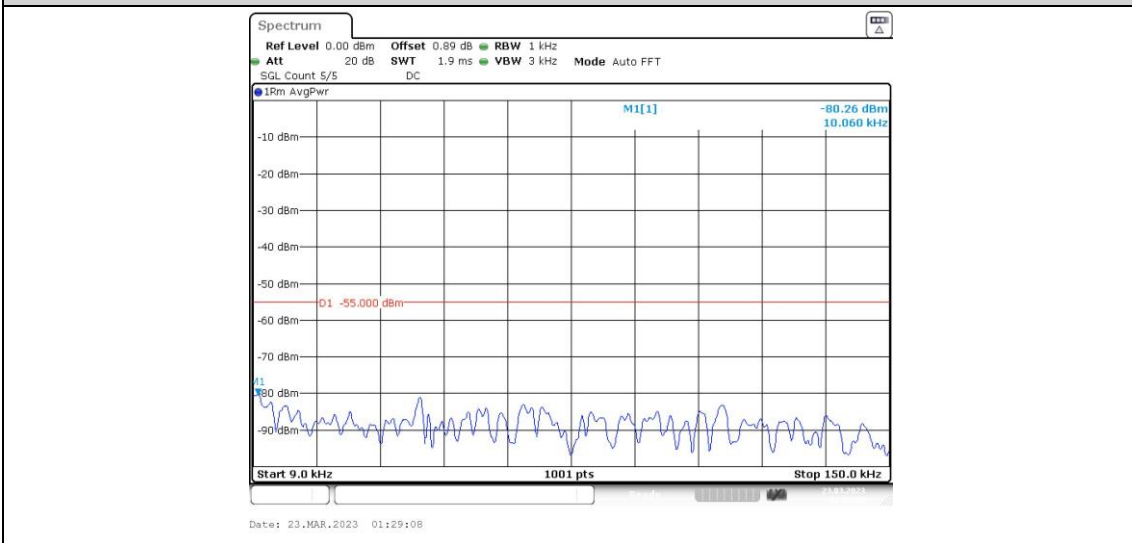

41-41-15MHz-20MHz-QPSK-QPSK-41319-41490-1RB#0-1RB#99-0.15~30MHz