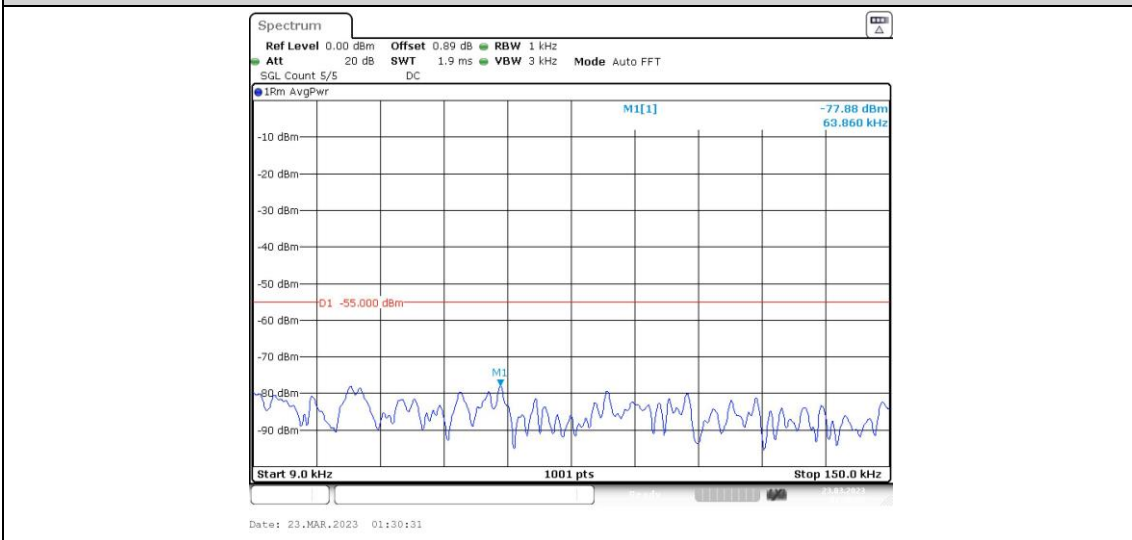

41-41-15MHz-20MHz-16QAM-16QAM-41319-41490-1RB#0-1RB#99-0.15~30MHz