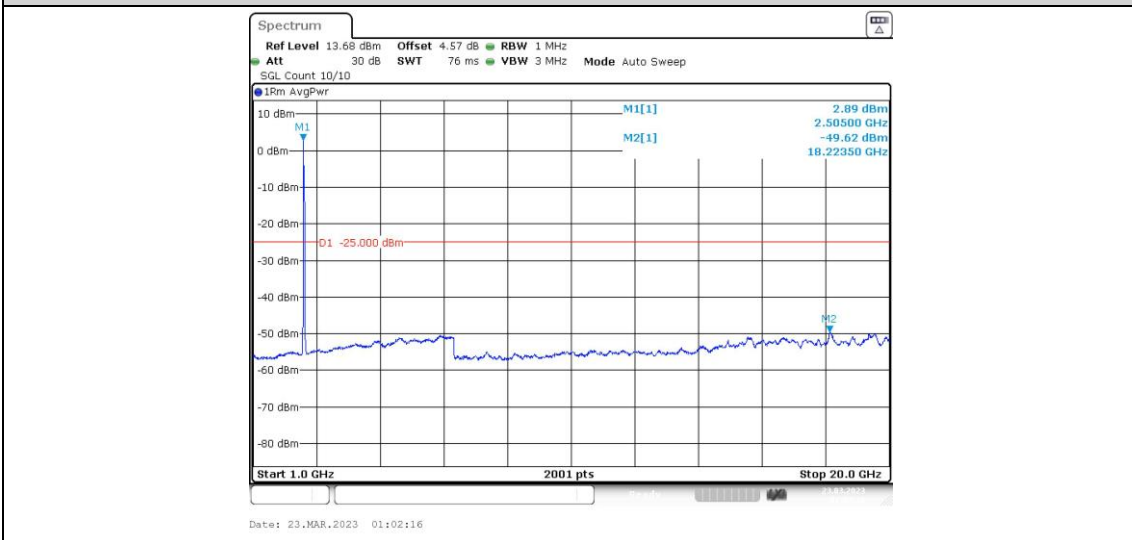

41-41-15MHz-20MHz-16QAM-16QAM-39728-39899-75RB#0-100RB#0-20000~27000MHz