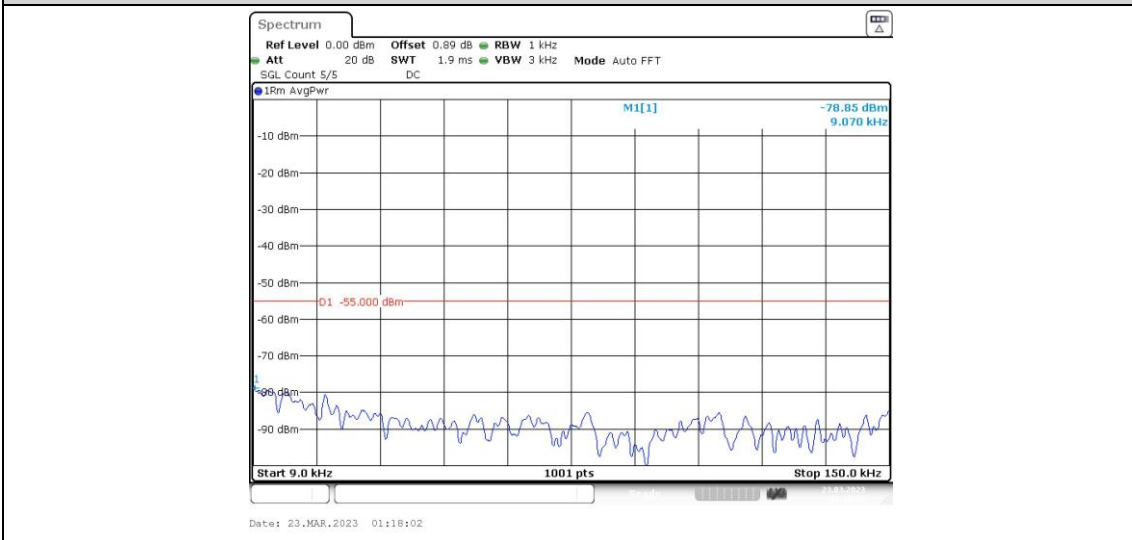

41-41-15MHz-20MHz-16QAM-16QAM-40523-40694-75RB#0-100RB#0-0.15~30MHz