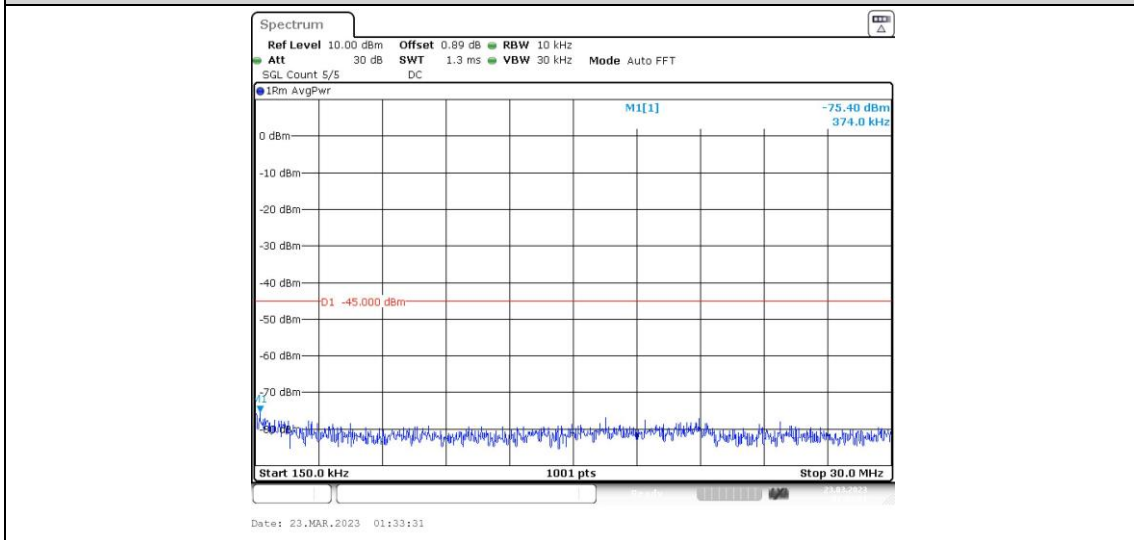

41-41-15MHz-20MHz-QPSK-QPSK-41319-41490-75RB#0-100RB#0-30~1000MHz