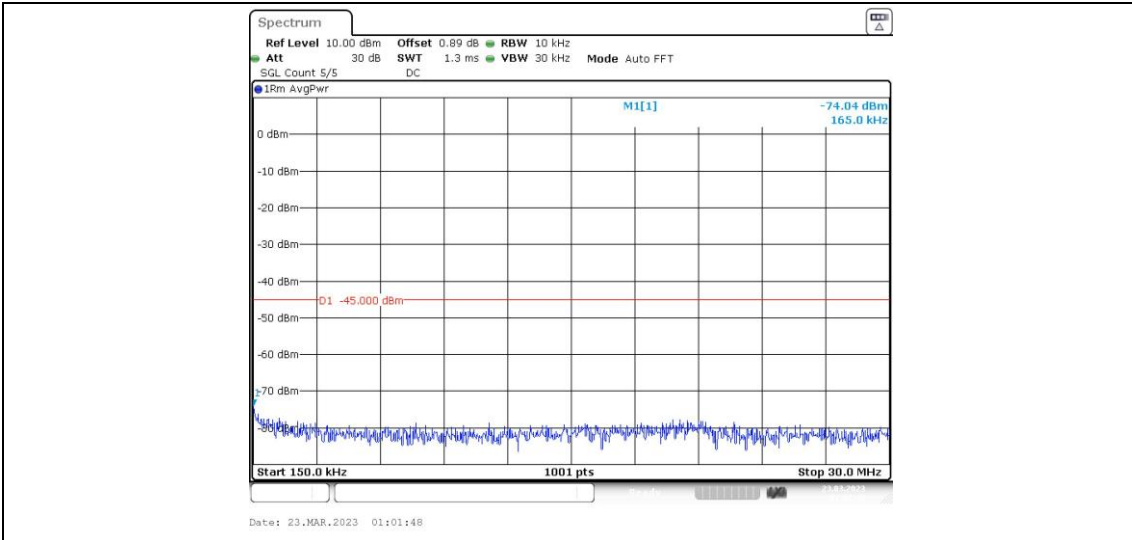

41-41-15MHz-20MHz-16QAM-16QAM-39728-39899-75RB#0-100RB#0-30~1000MHz