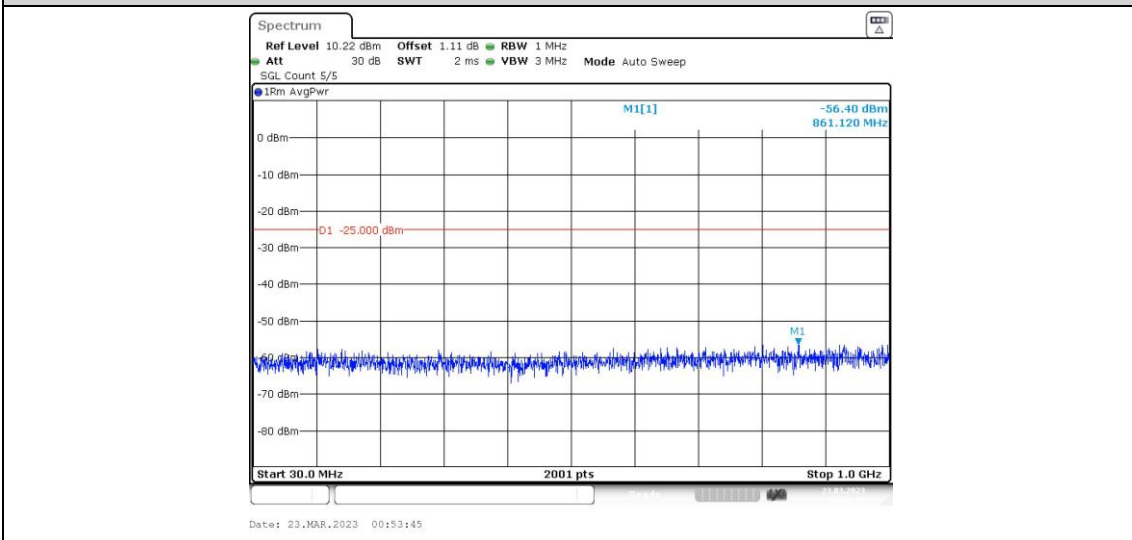

41-41-15MHz-20MHz-16QAM-16QAM-39728-39899-1RB#74-0RB#0-0.009~0.15MHz

41-41-15MHz-20MHz-16QAM-16QAM-39728-39899-1RB#74-0RB#0-0.15~30MHz

41-41-15MHz-20MHz-16QAM-16QAM-39728-39899-1RB#74-0RB#0-30~1000MHz

41-41-15MHz-20MHz-16QAM-16QAM-39728-39899-1RB#74-0RB#0-1000~20000MHz