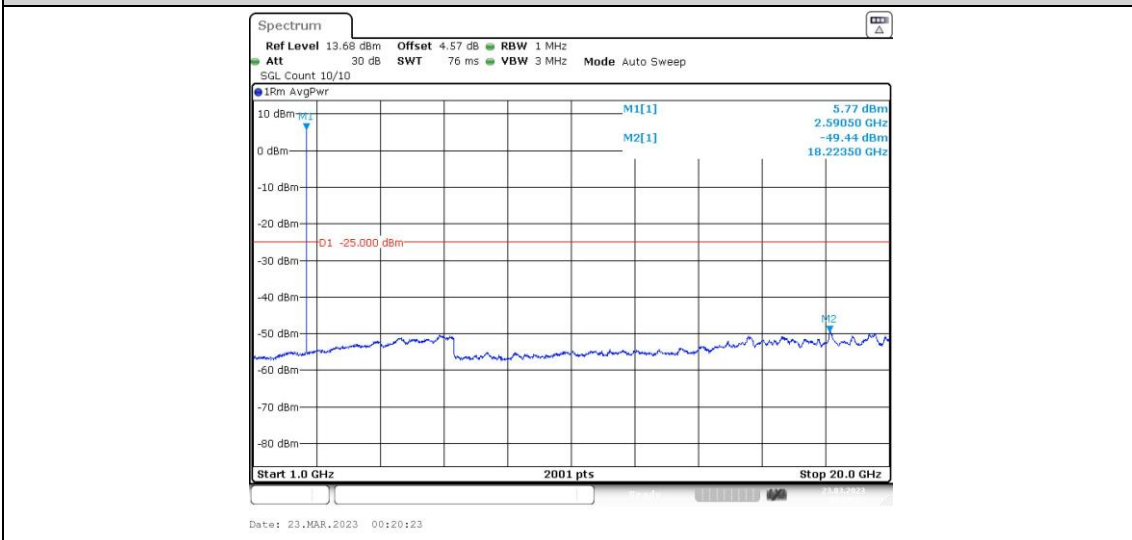

41-41-15MHz-15MHz-16QAM-16QAM-40545-40695-1RB#74-0RB#0-0.009~0.15MHz

41-41-15MHz-15MHz-16QAM-16QAM-40545-40695-1RB#74-0RB#0-0.15~30MHz

41-41-15MHz-15MHz-16QAM-16QAM-40545-40695-1RB#74-0RB#0-30~1000MHz

41-41-15MHz-15MHz-16QAM-16QAM-40545-40695-1RB#74-0RB#0-1000~20000MHz