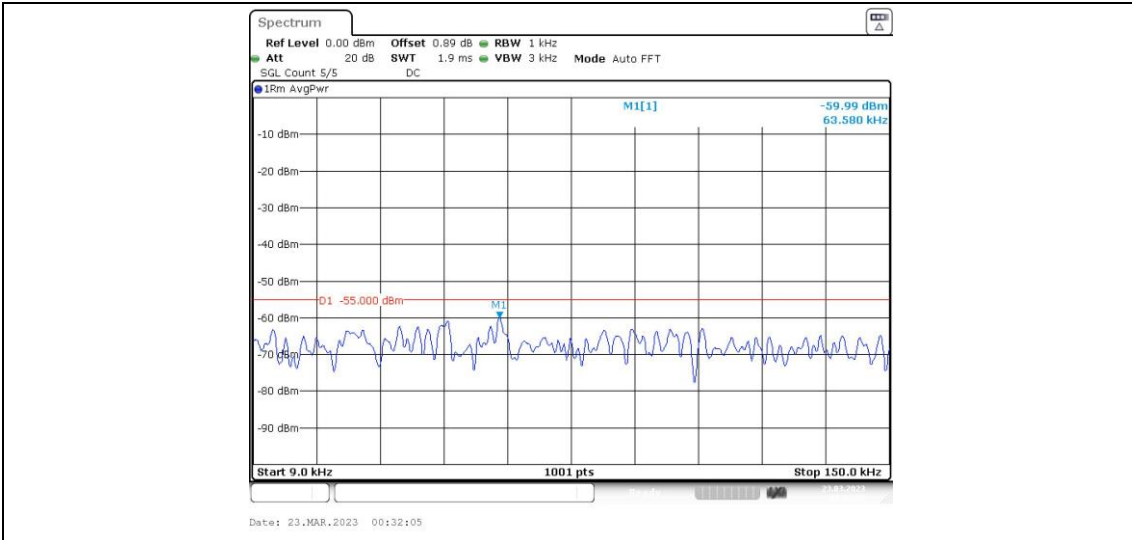

41-41-15MHz-15MHz-16QAM-16QAM-41365-41515-1RB#0-0RB#0-0.15~30MHz