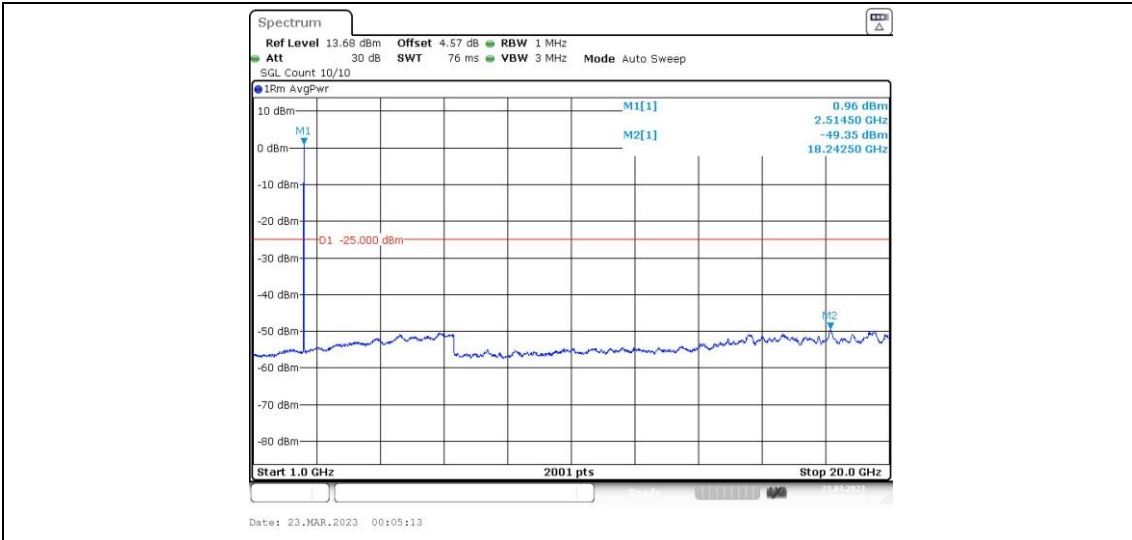

41-41-15MHz-15MHz-64QAM-64QAM-39725-39875-1RB#74-0RB#0-0.009~0.15MHz

41-41-15MHz-15MHz-64QAM-64QAM-39725-39875-1RB#74-0RB#0-0.15~30MHz

41-41-15MHz-15MHz-64QAM-64QAM-39725-39875-1RB#74-0RB#0-30~1000MHz

41-41-15MHz-15MHz-64QAM-64QAM-39725-39875-1RB#74-0RB#0-1000~20000MHz