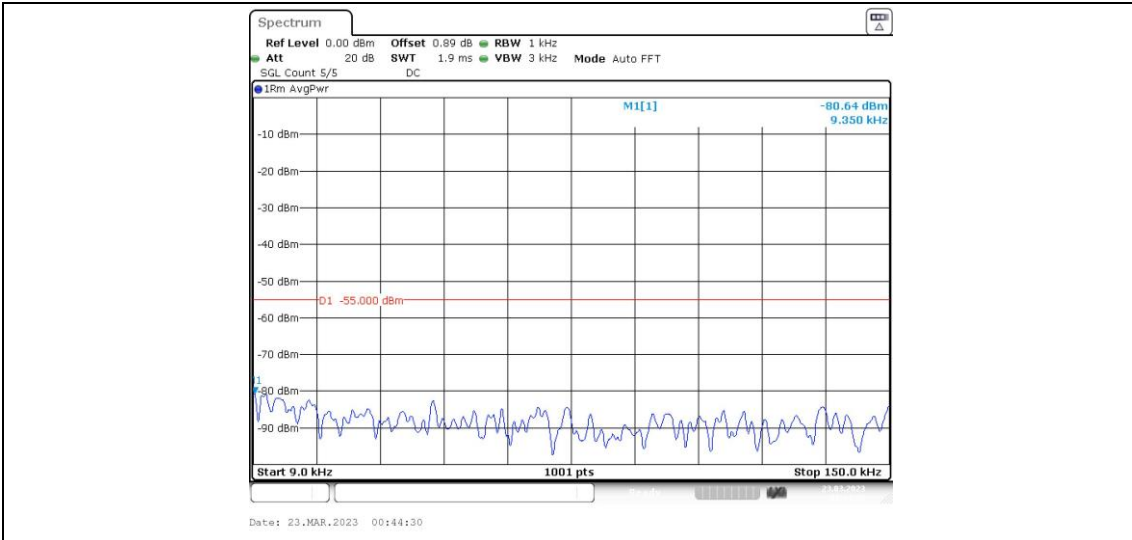

41-41-15MHz-15MHz-16QAM-16QAM-41365-41515-75RB#0-75RB#0-0.15~30MHz