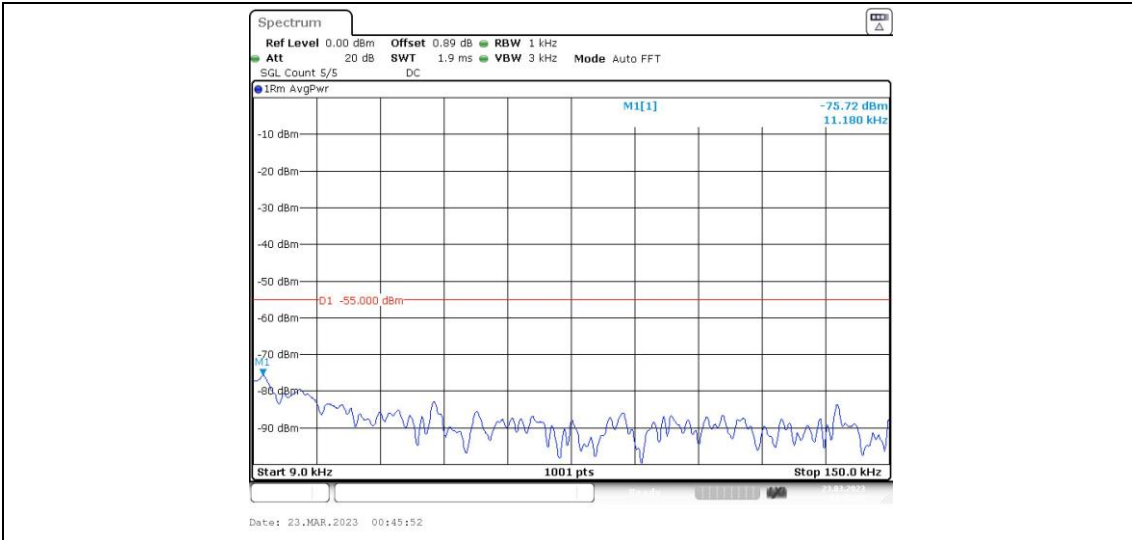

41-41-15MHz-15MHz-64QAM-64QAM-41365-41515-75RB#0-75RB#0-0.15~30MHz