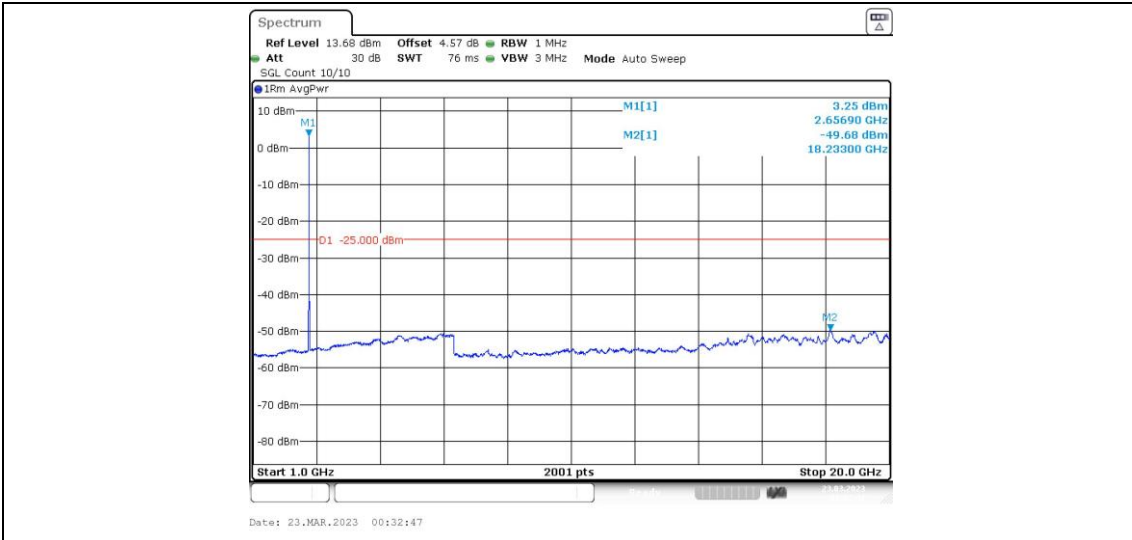

41-41-15MHz-15MHz-16QAM-16QAM-41365-41515-1RB#0-0RB#0-0.009~0.15MHz

41-41-15MHz-15MHz-16QAM-16QAM-41365-41515-1RB#0-0RB#0-0.15~30MHz

41-41-15MHz-15MHz-16QAM-16QAM-41365-41515-1RB#0-0RB#0-30~1000MHz

41-41-15MHz-15MHz-16QAM-16QAM-41365-41515-1RB#0-0RB#0-1000~20000MHz