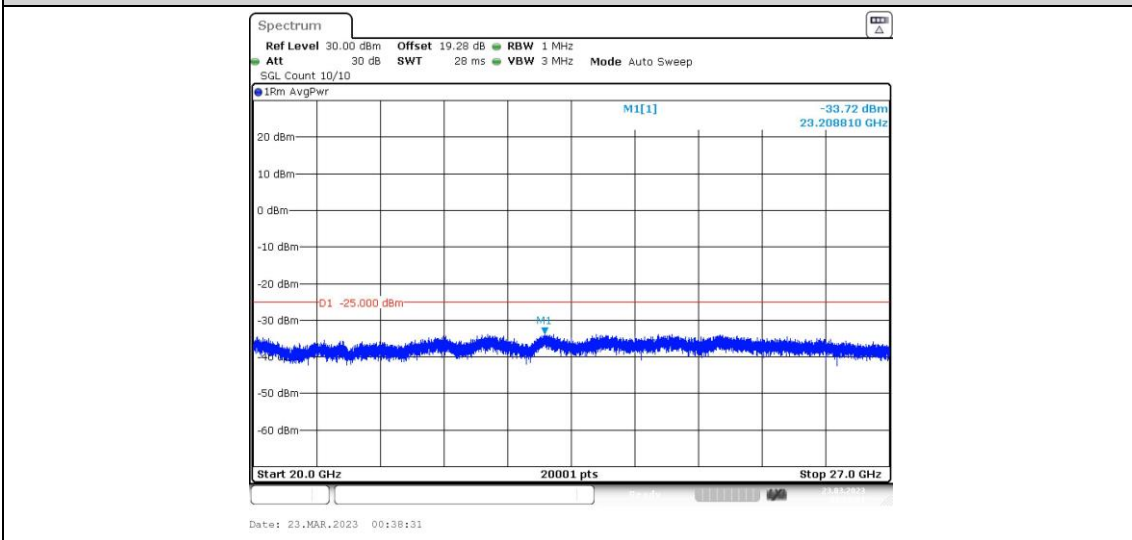

41-41-15MHz-15MHz-64QAM-64QAM-41365-41515-75RB#0-75RB#0-0.009~0.15MHz