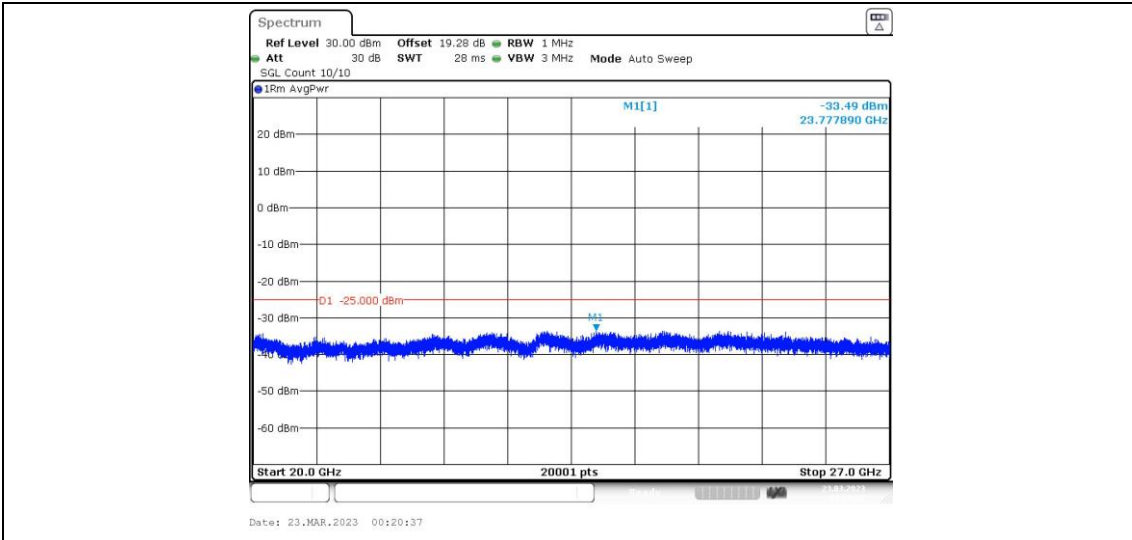

41-41-15MHz-15MHz-16QAM-16QAM-40545-40695-75RB#0-75RB#0-0.009~0.15MHz