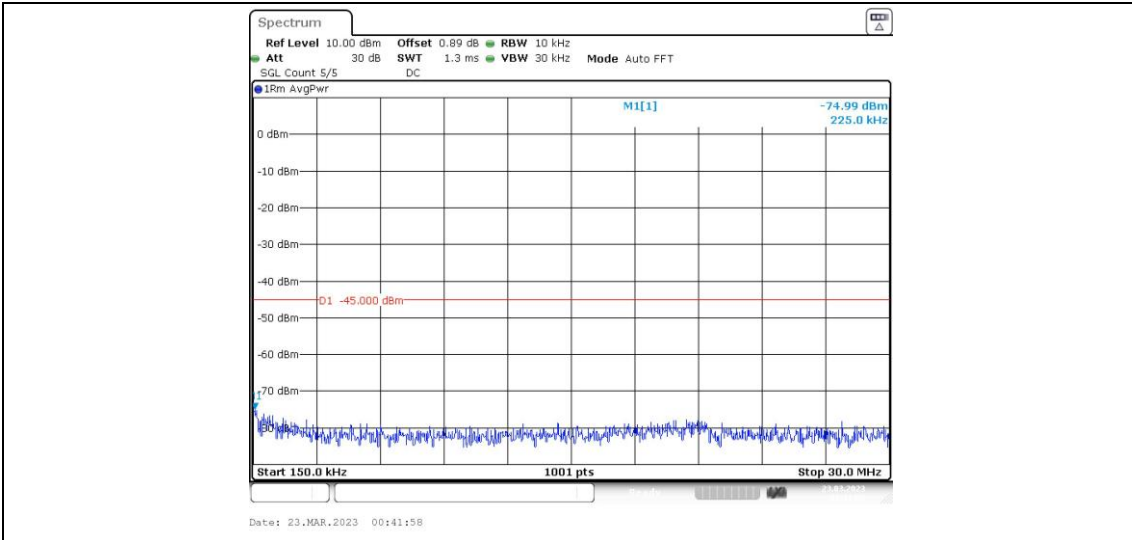

41-41-15MHz-15MHz-64QAM-64QAM-41365-41515-1RB#0-0RB#0-20000~27000MHz

41-41-15MHz-15MHz-64QAM-64QAM-41365-41515-1RB#0-1RB#74-0.009~0.15MHz

41-41-15MHz-15MHz-64QAM-64QAM-41365-41515-1RB#0-1RB#74-0.15~30MHz