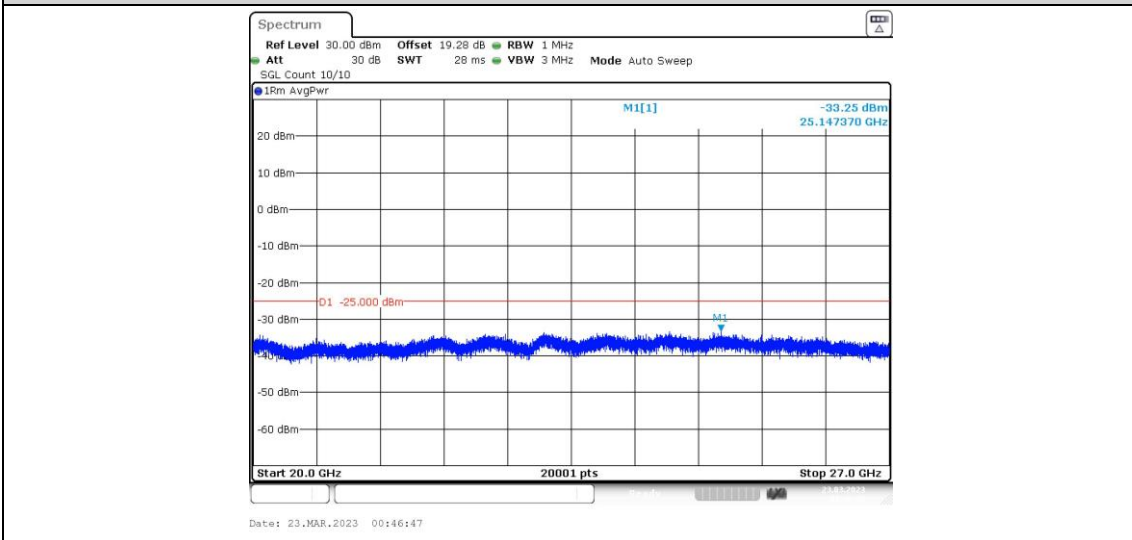

41-41-15MHz-20MHz-QPSK-QPSK-39728-39899-1RB#0-0RB#0-0.009~0.15MHz