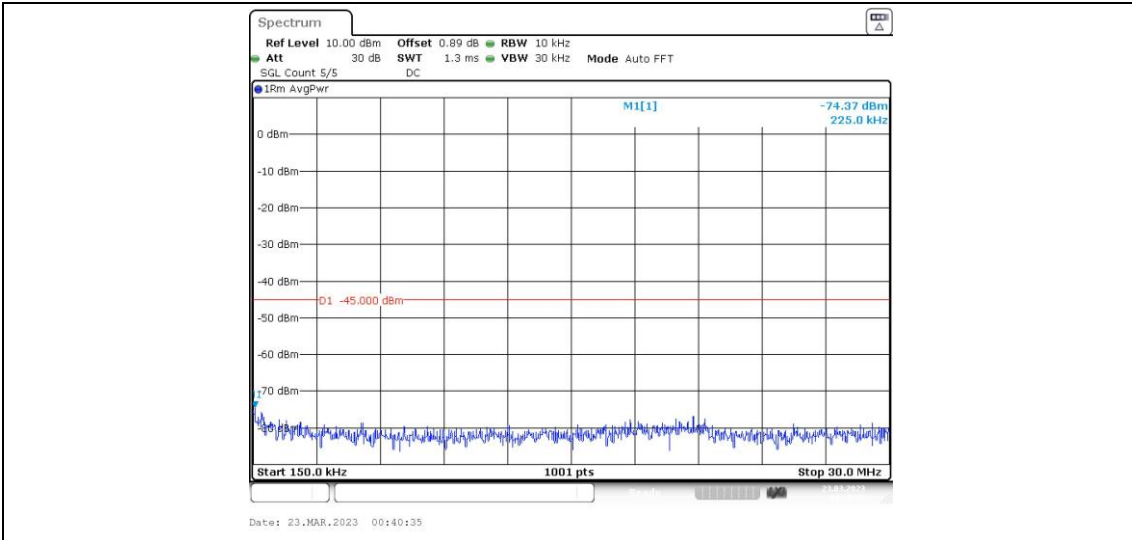

41-41-15MHz-15MHz-16QAM-16QAM-41365-41515-1RB#0-1RB#74-30~1000MHz