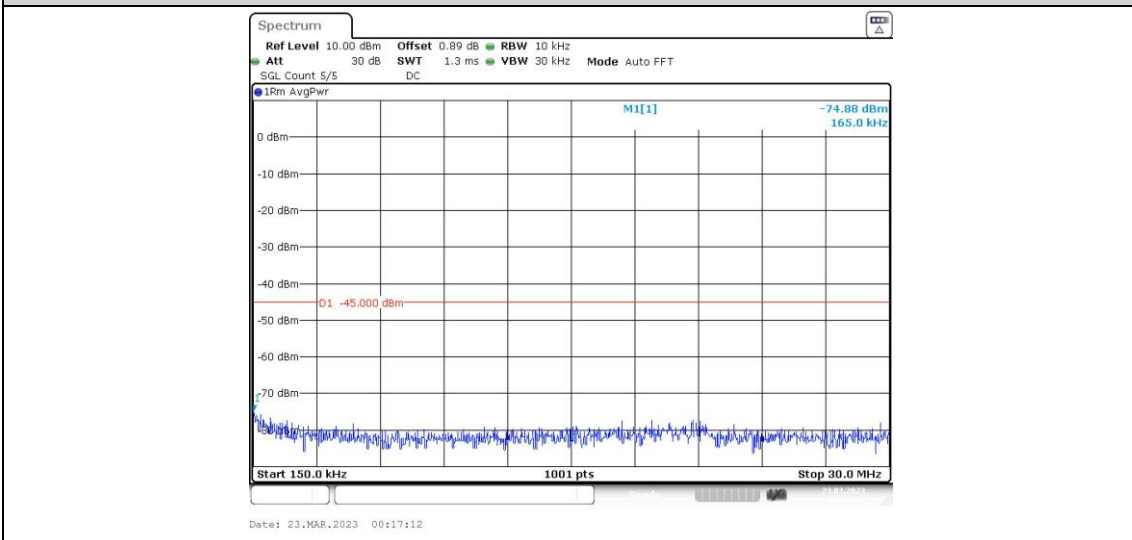

41-41-15MHz-15MHz-64QAM-64QAM-40545-40695-1RB#0-0RB#0-30~1000MHz