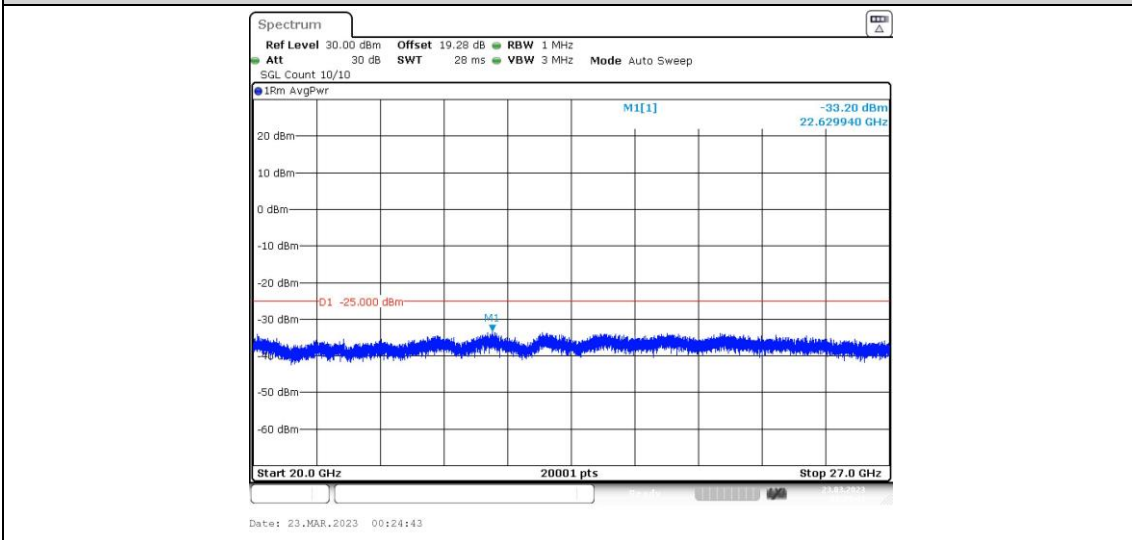

41-41-15MHz-15MHz-16QAM-16QAM-40545-40695-1RB#74-0RB#0-0.009~0.15MHz