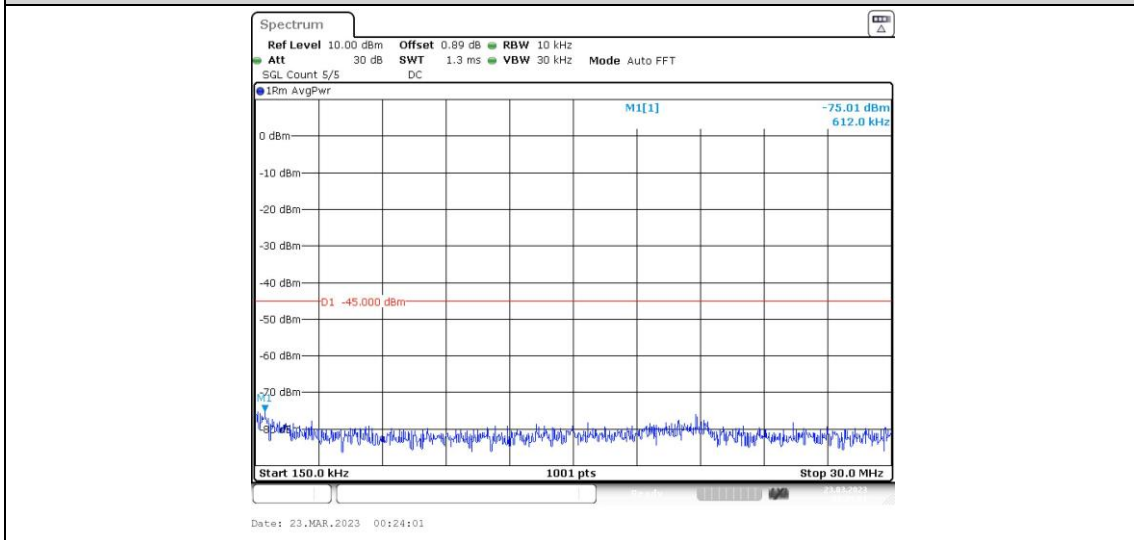

41-41-15MHz-15MHz-16QAM-16QAM-40545-40695-1RB#0-1RB#74-30~1000MHz