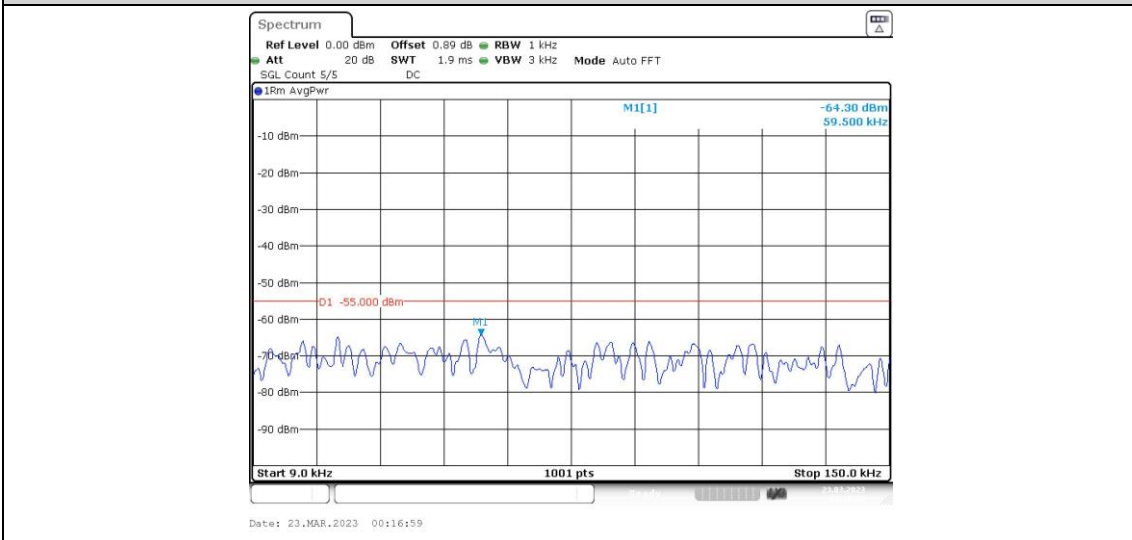

41-41-15MHz-15MHz-64QAM-64QAM-40545-40695-1RB#0-0RB#0-0.15~30MHz