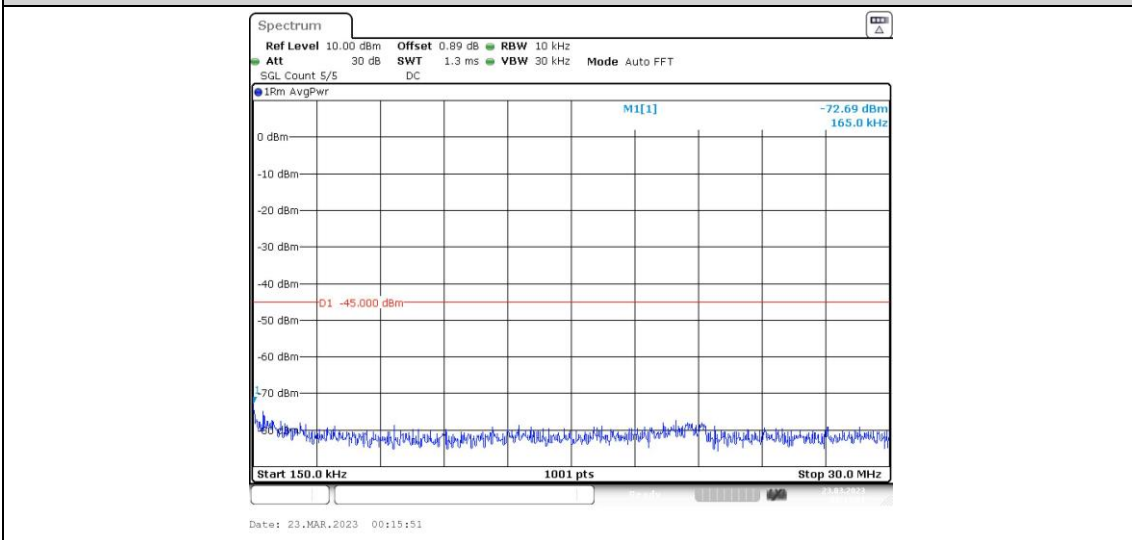

41-41-15MHz-15MHz-16QAM-16QAM-40545-40695-1RB#0-0RB#0-0.009~0.15MHz

41-41-15MHz-15MHz-16QAM-16QAM-40545-40695-1RB#0-0RB#0-0.15~30MHz

41-41-15MHz-15MHz-16QAM-16QAM-40545-40695-1RB#0-0RB#0-30~1000MHz

41-41-15MHz-15MHz-16QAM-16QAM-40545-40695-1RB#0-0RB#0-1000~20000MHz