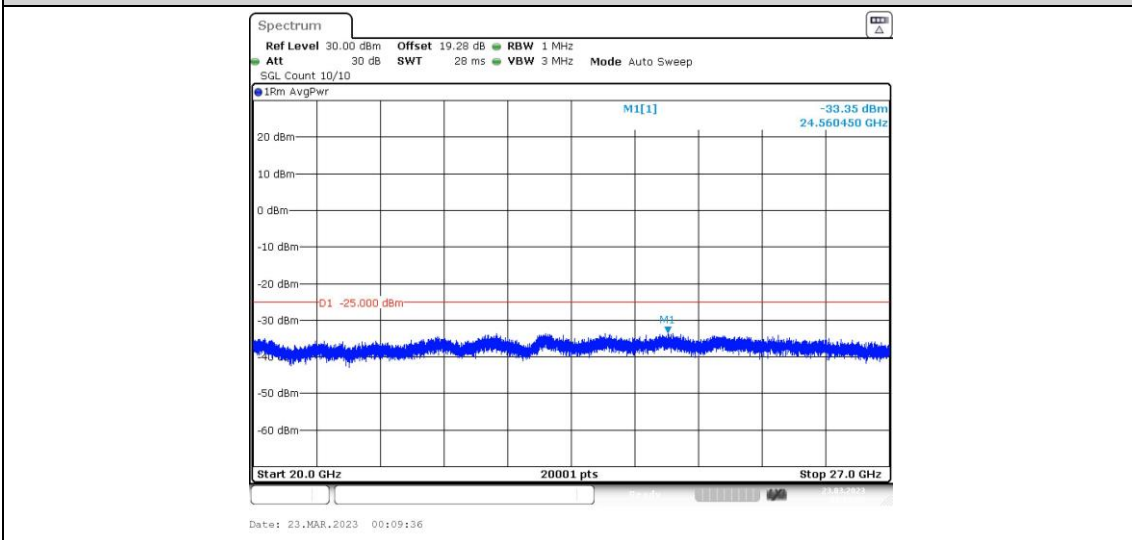

41-41-15MHz-15MHz-64QAM-64QAM-39725-39875-1RB#74-0RB#0-0.009~0.15MHz