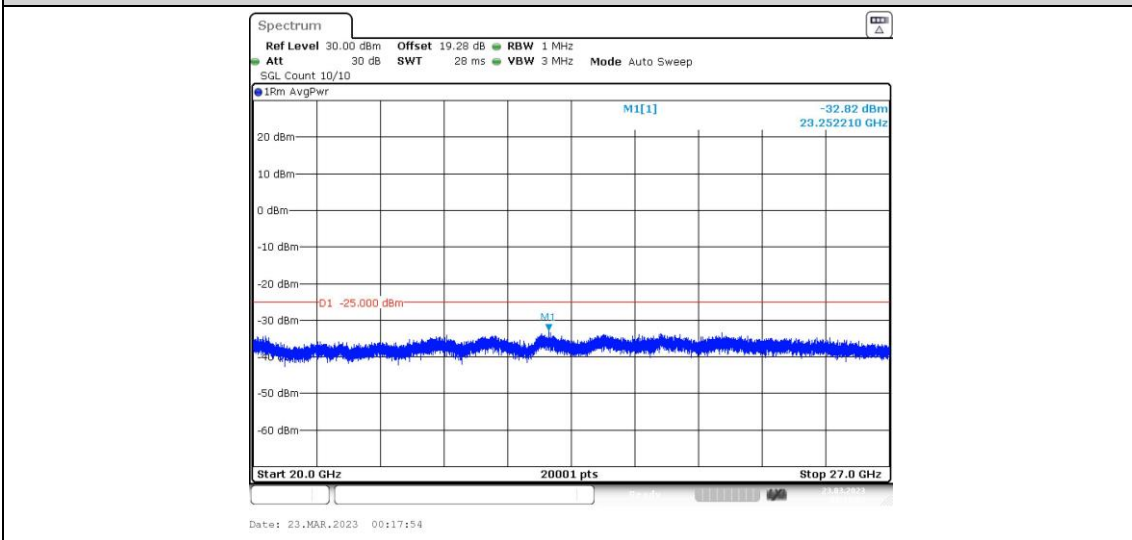

41-41-15MHz-15MHz-64QAM-64QAM-40545-40695-1RB#0-1RB#74-0.009~0.15MHz