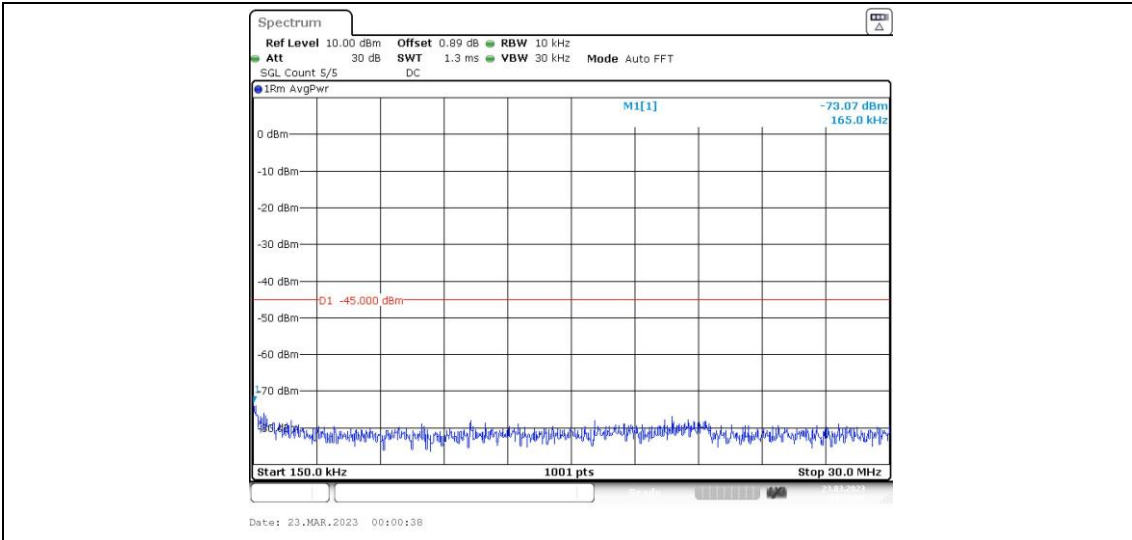

41-41-15MHz-15MHz-64QAM-64QAM-39725-39875-1RB#0-0RB#0-30~1000MHz