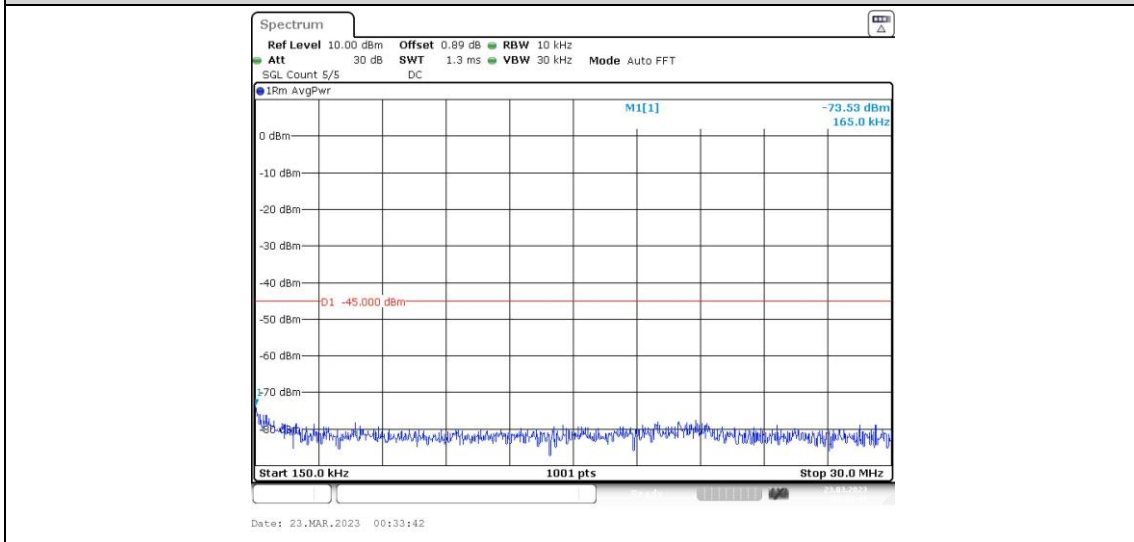

41-41-15MHz-15MHz-64QAM-64QAM-41365-41515-1RB#0-0RB#0-30~1000MHz