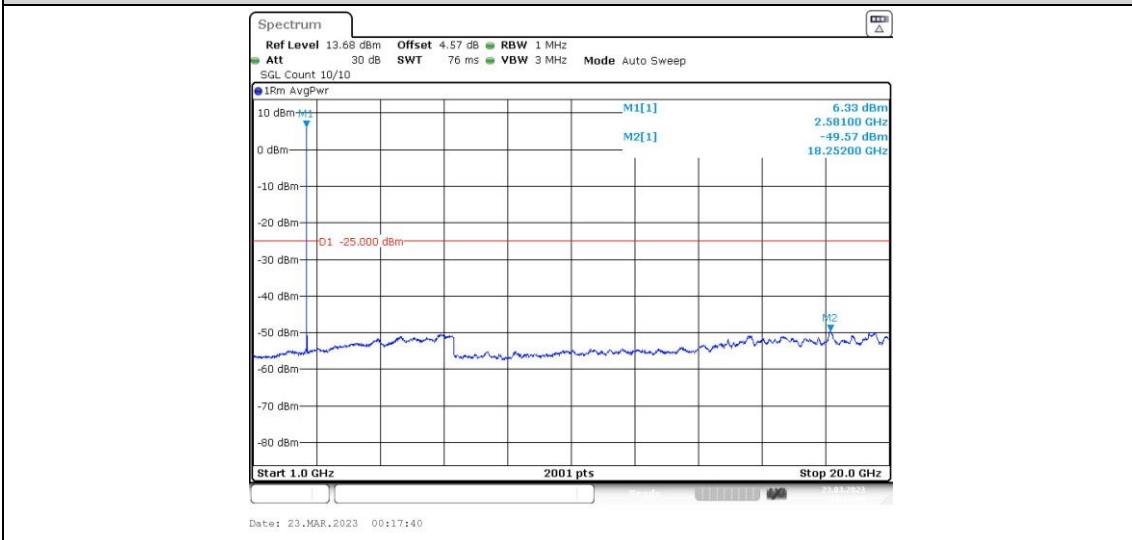

41-41-15MHz-15MHz-64QAM-64QAM-40545-40695-1RB#0-0RB#0-0.009~0.15MHz

41-41-15MHz-15MHz-64QAM-64QAM-40545-40695-1RB#0-0RB#0-0.15~30MHz

41-41-15MHz-15MHz-64QAM-64QAM-40545-40695-1RB#0-0RB#0-30~1000MHz

41-41-15MHz-15MHz-64QAM-64QAM-40545-40695-1RB#0-0RB#0-1000~20000MHz