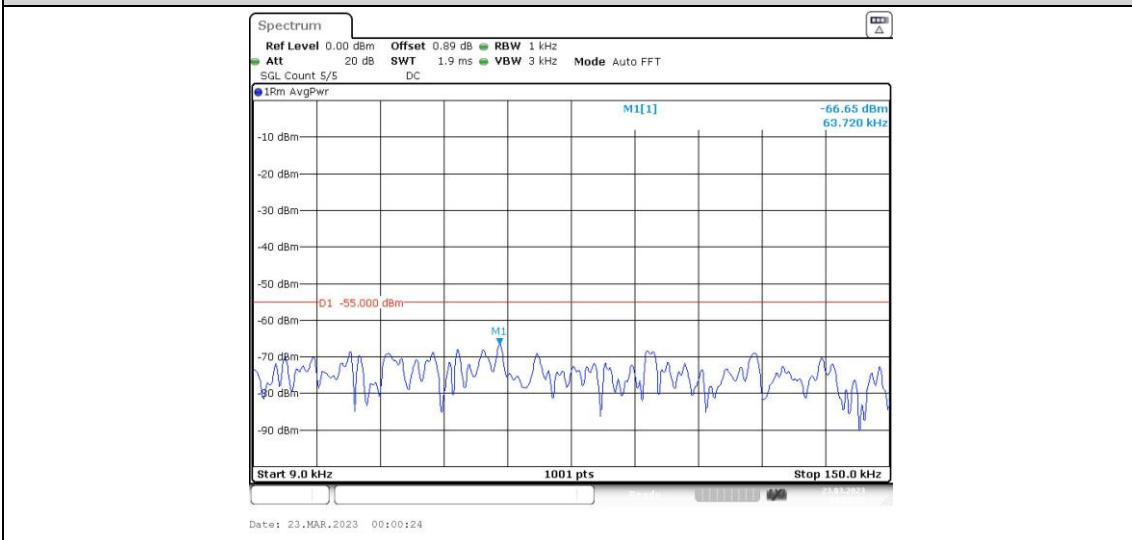

41-41-15MHz-15MHz-64QAM-64QAM-39725-39875-1RB#0-0RB#0-0.15~30MHz