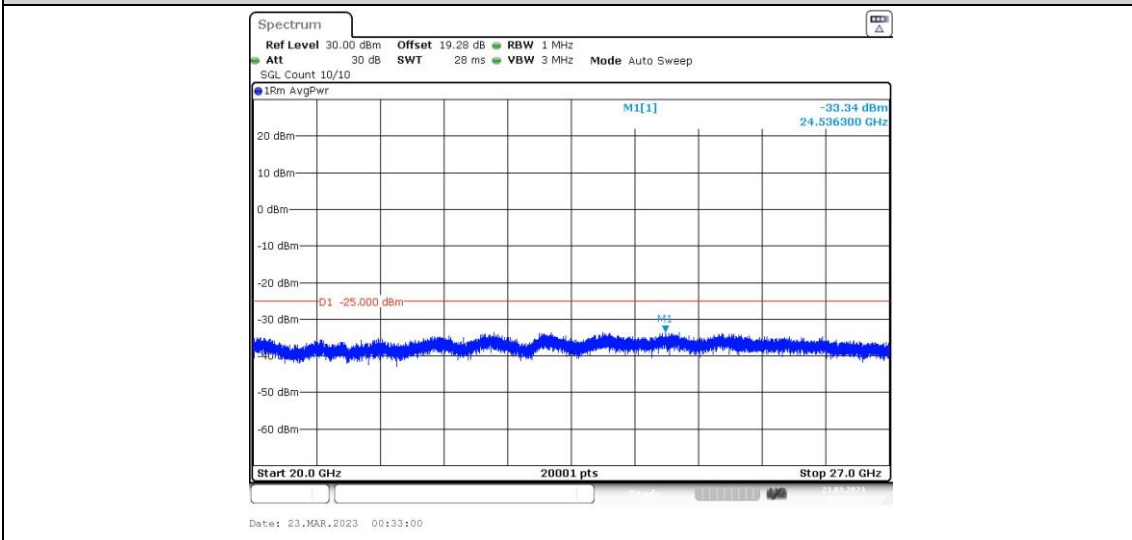

41-41-15MHz-15MHz-16QAM-16QAM-41365-41515-1RB#0-1RB#74-0.009~0.15MHz