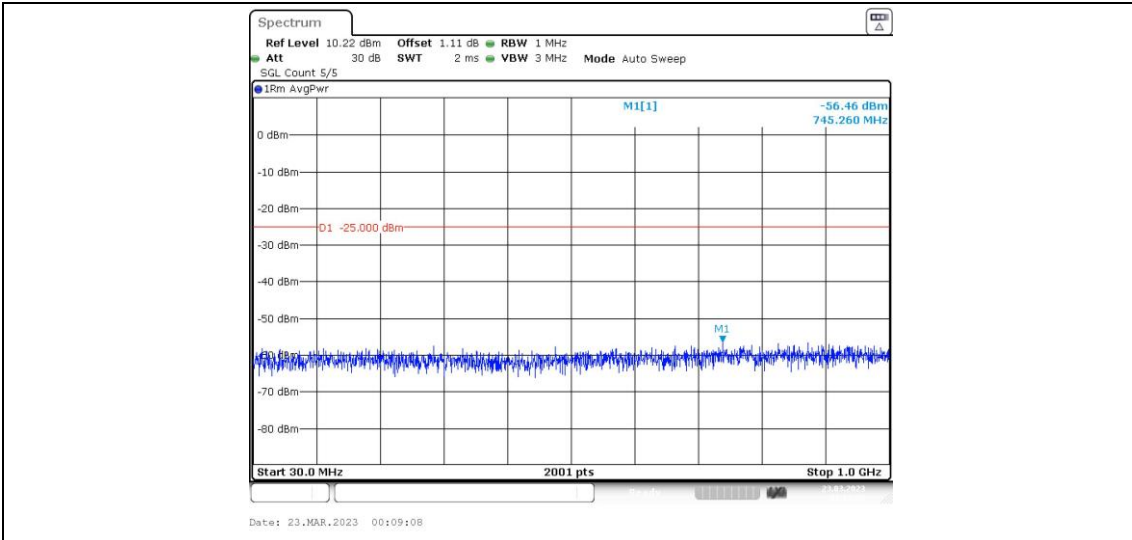

41-41-15MHz-15MHz-64QAM-64QAM-39725-39875-1RB#0-1RB#74-1000~20000MHz