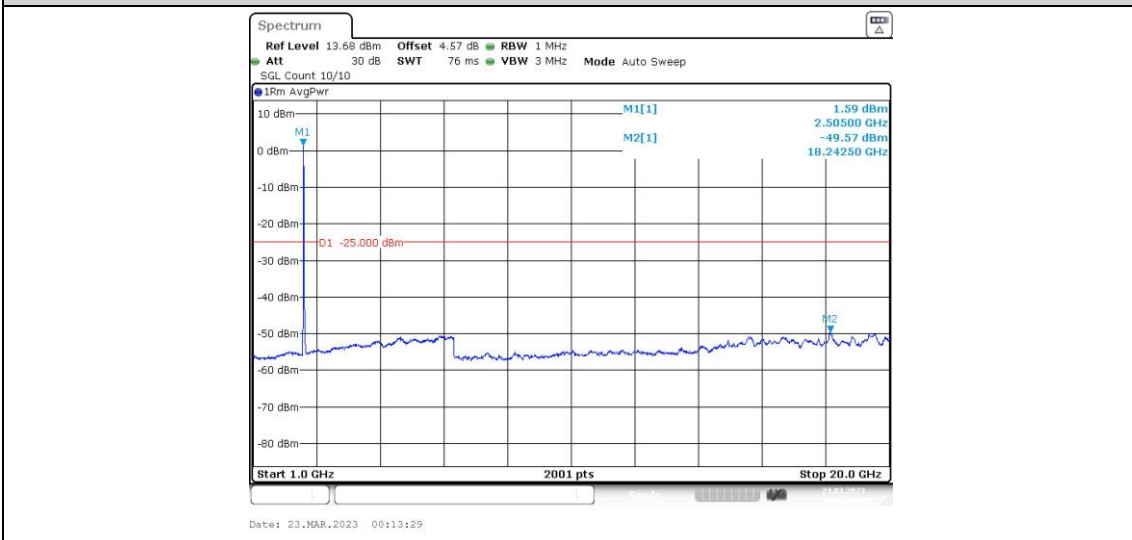

41-41-15MHz-15MHz-64QAM-64QAM-39725-39875-75RB#0-75RB#0-20000~27000MHz