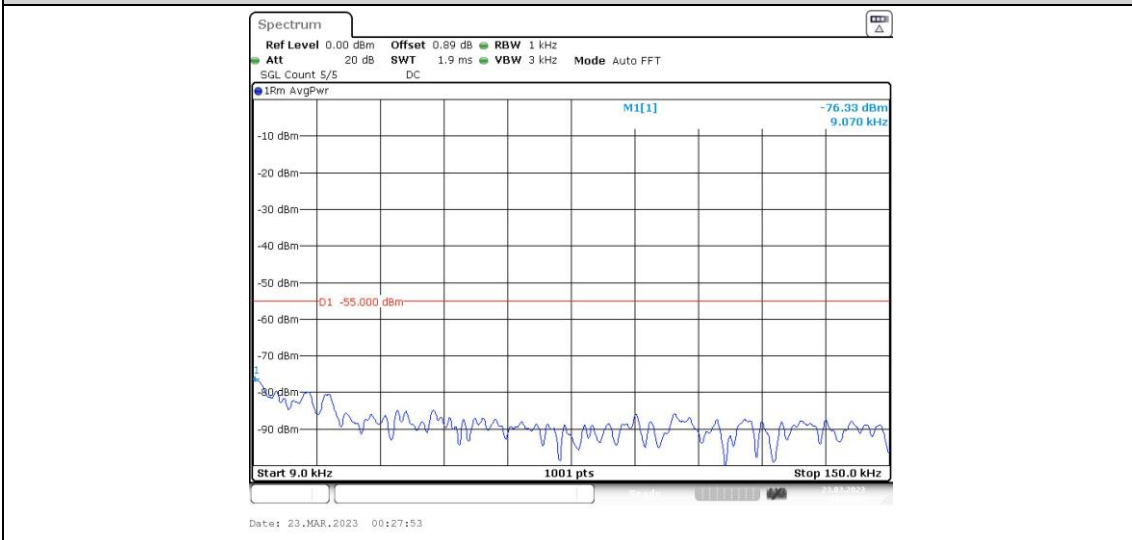

41-41-15MHz-15MHz-16QAM-16QAM-40545-40695-75RB#0-75RB#0-0.15~30MHz