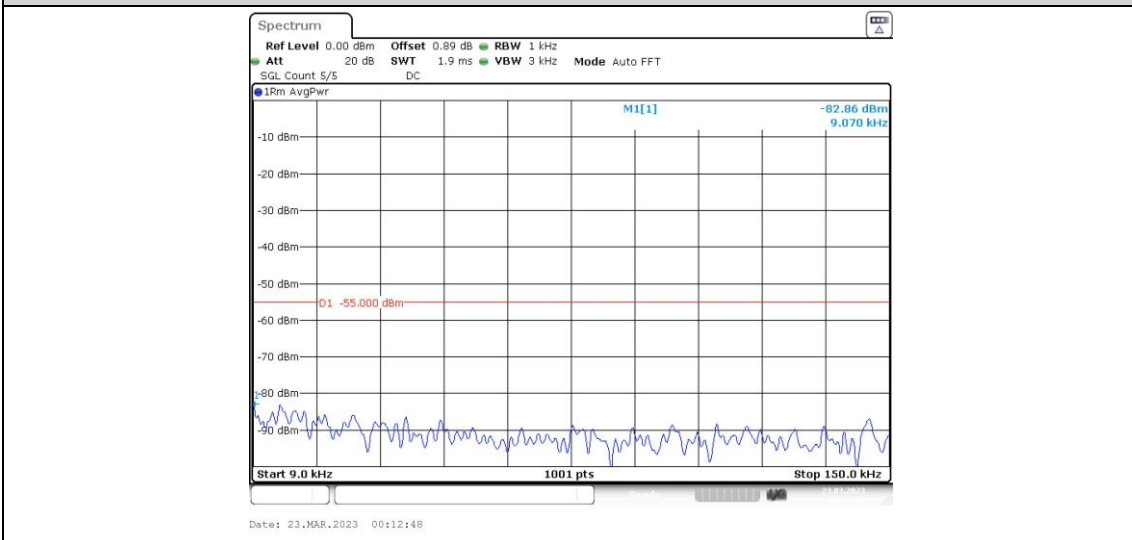

41-41-15MHz-15MHz-64QAM-64QAM-39725-39875-75RB#0-75RB#0-0.15~30MHz