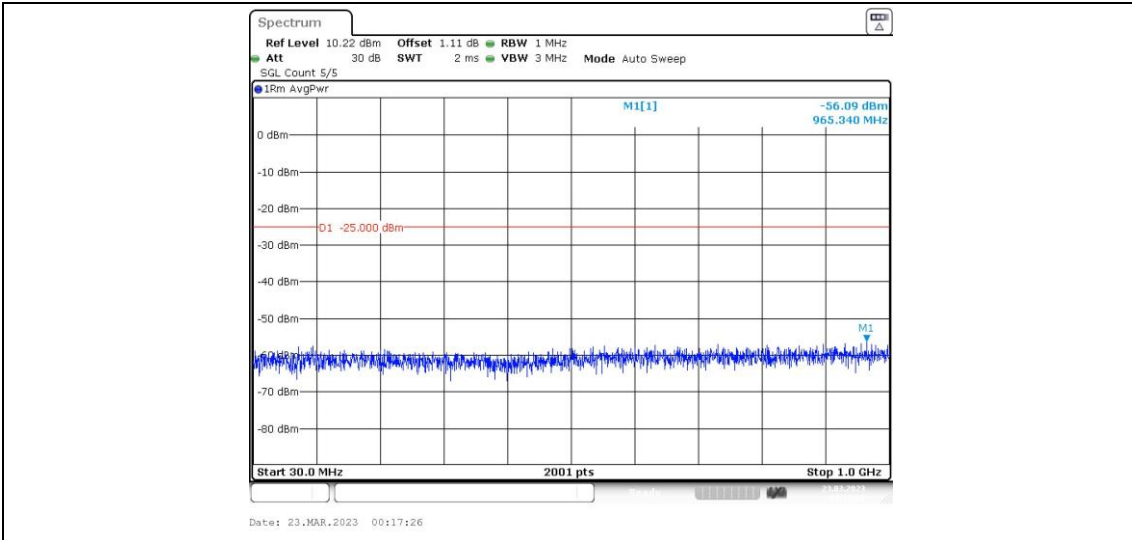

41-41-15MHz-15MHz-64QAM-64QAM-40545-40695-1RB#0-0RB#0-1000~20000MHz