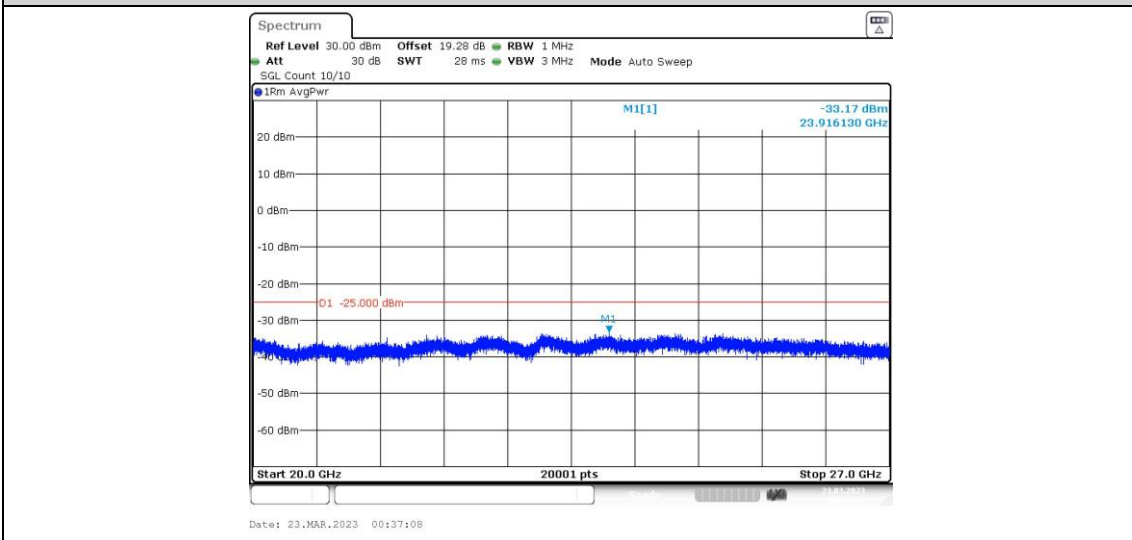

41-41-15MHz-15MHz-16QAM-16QAM-41365-41515-75RB#0-75RB#0-0.009~0.15MHz