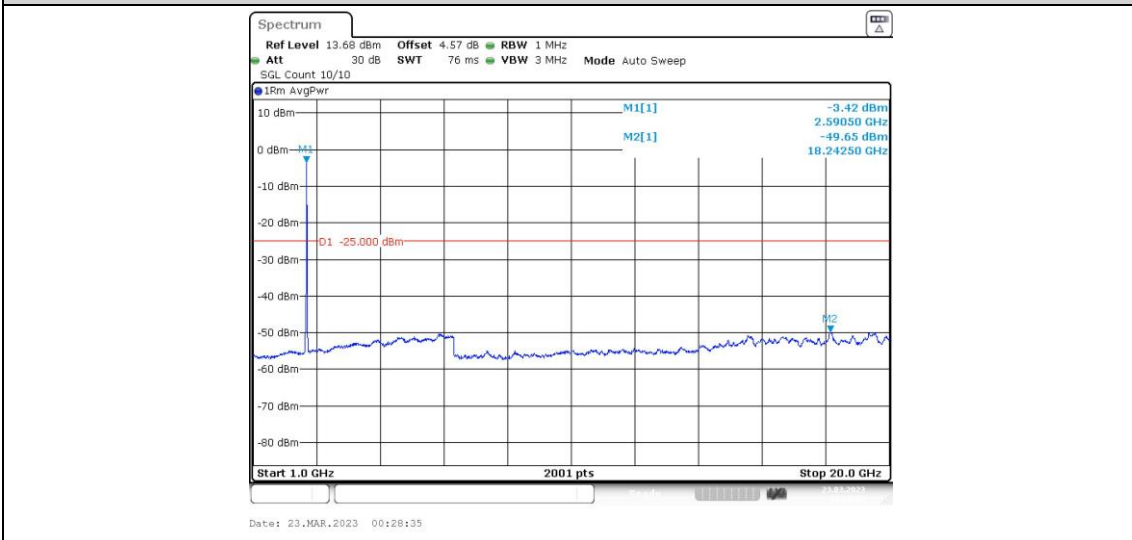

41-41-15MHz-15MHz-16QAM-16QAM-40545-40695-75RB#0-75RB#0-20000~27000MHz