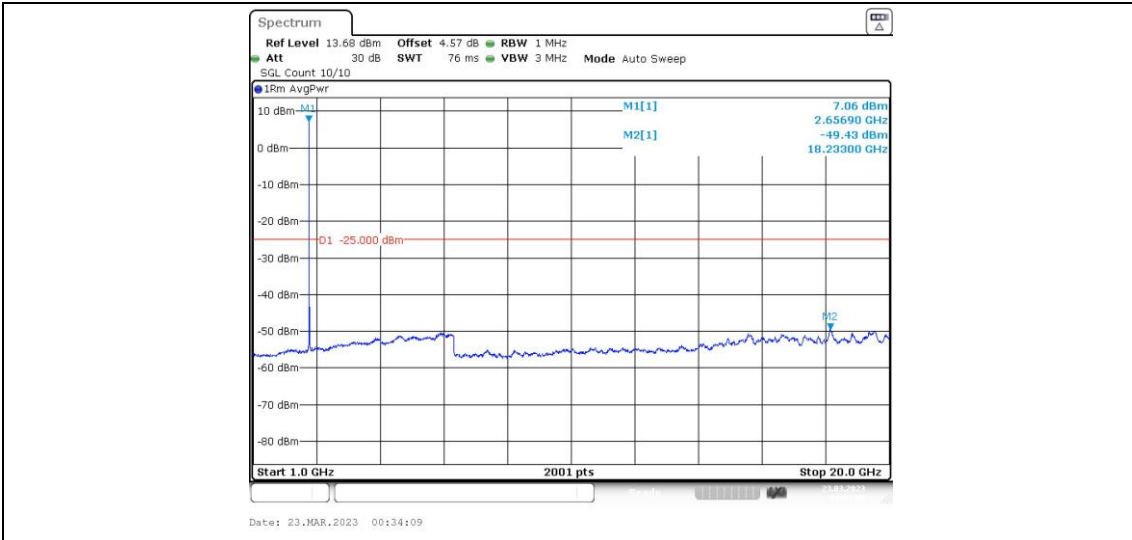

41-41-15MHz-15MHz-64QAM-64QAM-41365-41515-1RB#0-0RB#0-0.009~0.15MHz

41-41-15MHz-15MHz-64QAM-64QAM-41365-41515-1RB#0-0RB#0-0.15~30MHz

41-41-15MHz-15MHz-64QAM-64QAM-41365-41515-1RB#0-0RB#0-30~1000MHz

41-41-15MHz-15MHz-64QAM-64QAM-41365-41515-1RB#0-0RB#0-1000~20000MHz