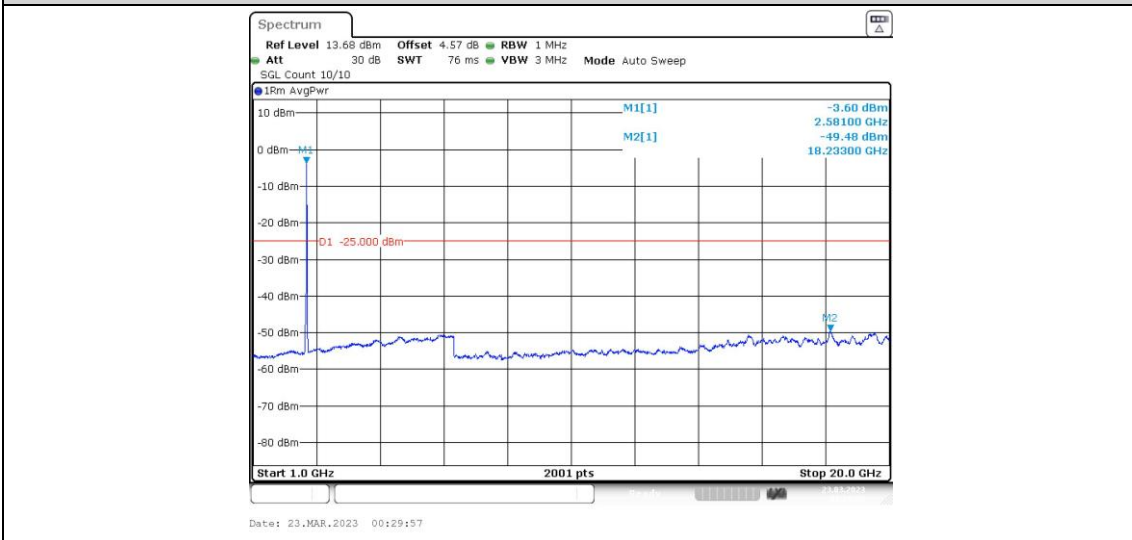

41-41-15MHz-15MHz-64QAM-64QAM-40545-40695-75RB#0-75RB#0-20000~27000MHz