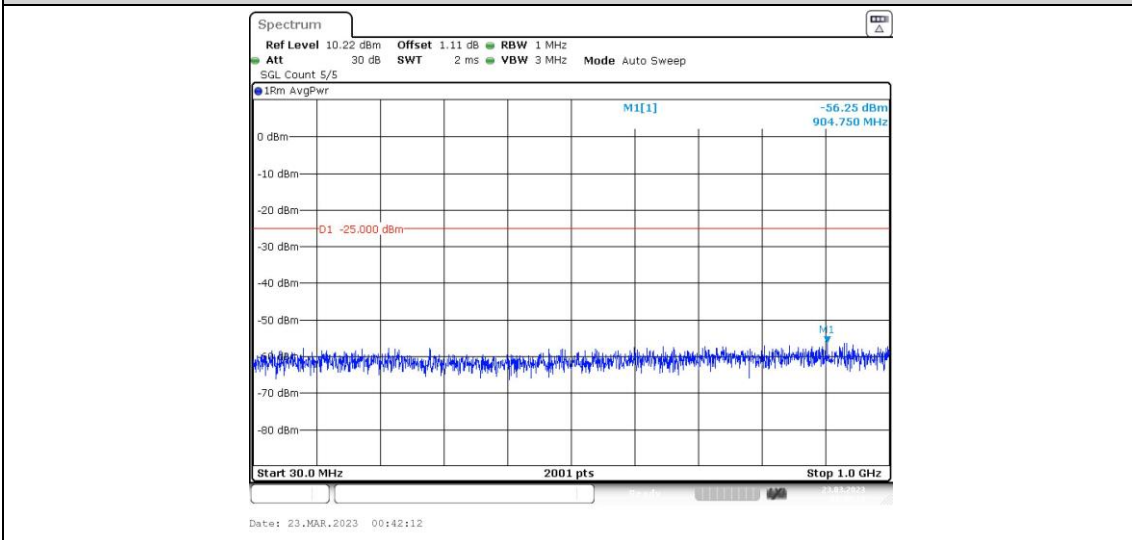

41-41-15MHz-15MHz-64QAM-64QAM-41365-41515-1RB#0-1RB#74-1000~20000MHz