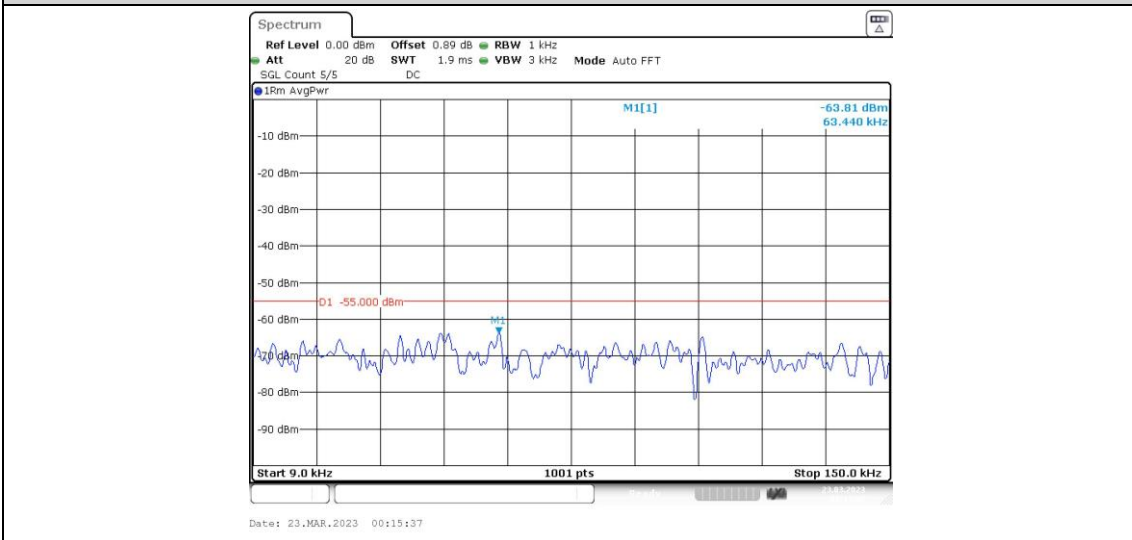

41-41-15MHz-15MHz-16QAM-16QAM-40545-40695-1RB#0-0RB#0-0.009~0.15MHz

41-41-15MHz-15MHz-16QAM-16QAM-40545-40695-1RB#0-0RB#0-0.15~30MHz

41-41-15MHz-15MHz-16QAM-16QAM-40545-40695-1RB#0-0RB#0-30~1000MHz

41-41-15MHz-15MHz-16QAM-16QAM-40545-40695-1RB#0-0RB#0-1000~20000MHz