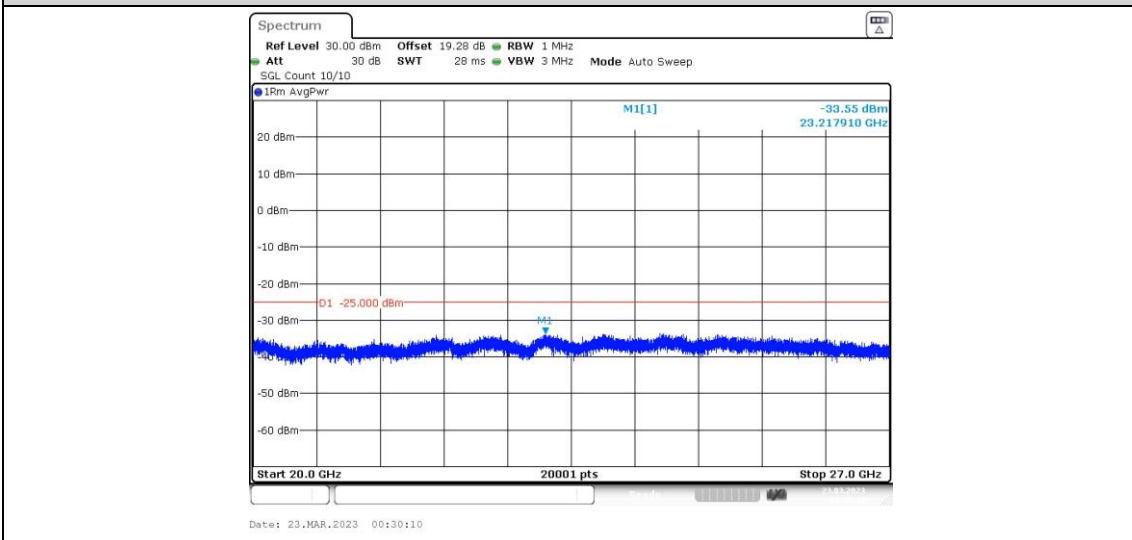

41-41-15MHz-15MHz-64QAM-64QAM-41365-41515-1RB#0-0RB#0-0.009~0.15MHz