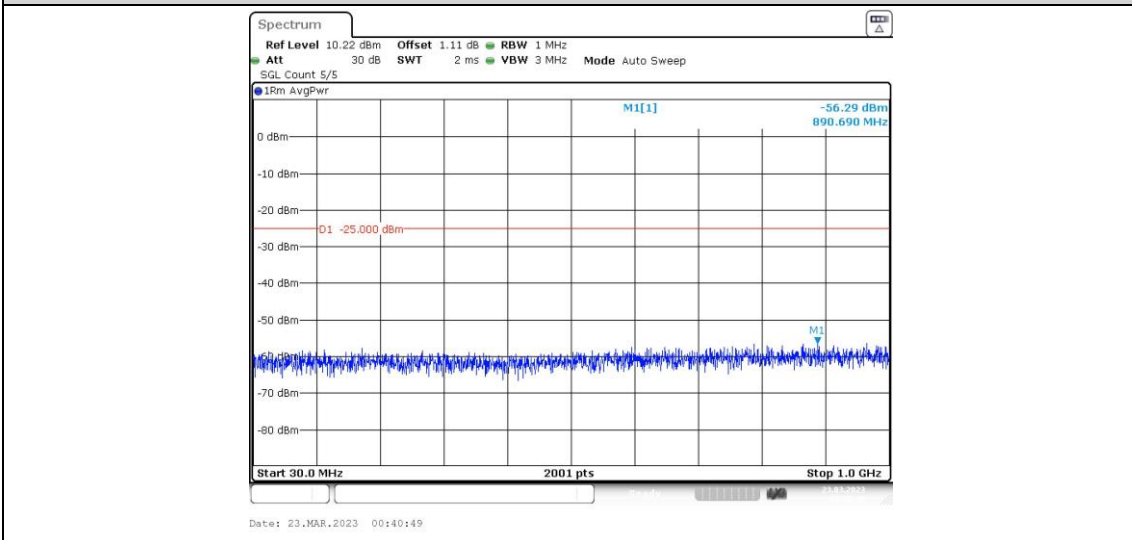

41-41-15MHz-15MHz-16QAM-16QAM-41365-41515-1RB#0-1RB#74-1000~20000MHz