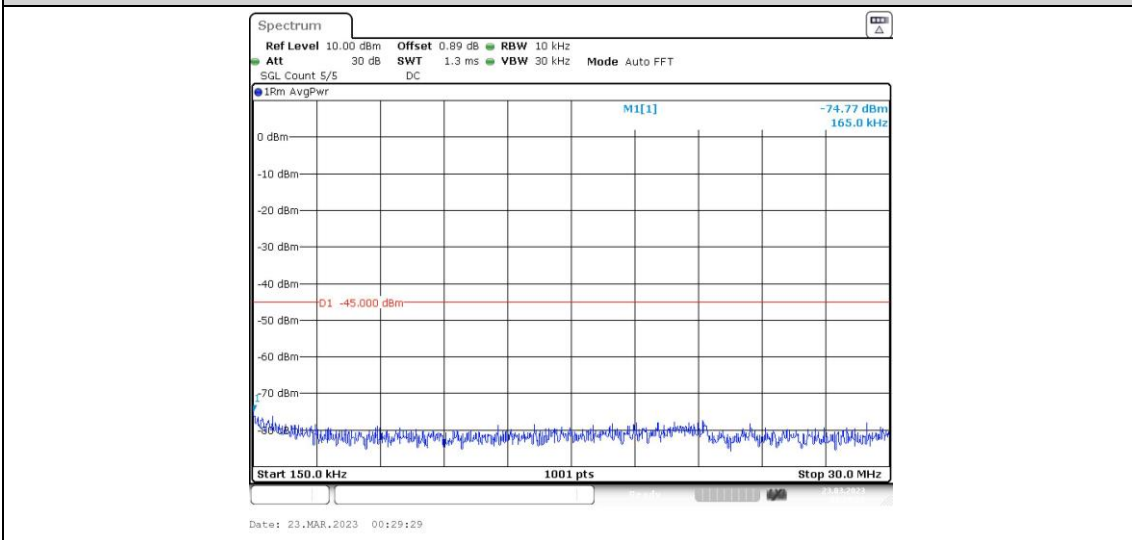

41-41-15MHz-15MHz-64QAM-64QAM-40545-40695-75RB#0-75RB#0-30~1000MHz