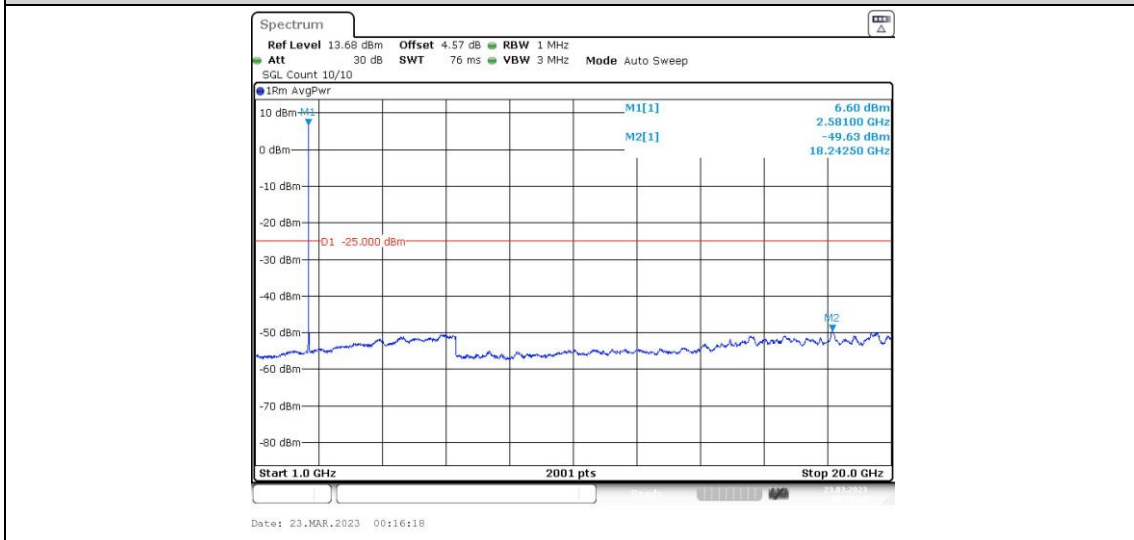

41-41-15MHz-15MHz-16QAM-16QAM-40545-40695-1RB#0-0RB#0-0.009~0.15MHz

41-41-15MHz-15MHz-16QAM-16QAM-40545-40695-1RB#0-0RB#0-0.15~30MHz

41-41-15MHz-15MHz-16QAM-16QAM-40545-40695-1RB#0-0RB#0-30~1000MHz

41-41-15MHz-15MHz-16QAM-16QAM-40545-40695-1RB#0-0RB#0-1000~20000MHz