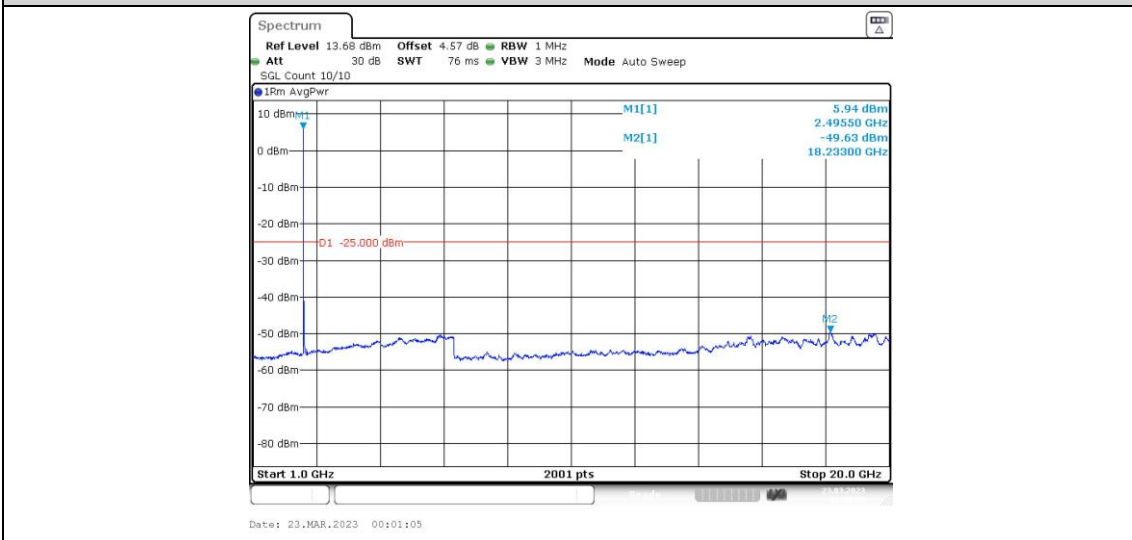

41-41-15MHz-15MHz-64QAM-64QAM-39725-39875-1RB#0-0RB#0-0.009~0.15MHz

41-41-15MHz-15MHz-64QAM-64QAM-39725-39875-1RB#0-0RB#0-0.15~30MHz

41-41-15MHz-15MHz-64QAM-64QAM-39725-39875-1RB#0-0RB#0-30~1000MHz

41-41-15MHz-15MHz-64QAM-64QAM-39725-39875-1RB#0-0RB#0-1000~20000MHz