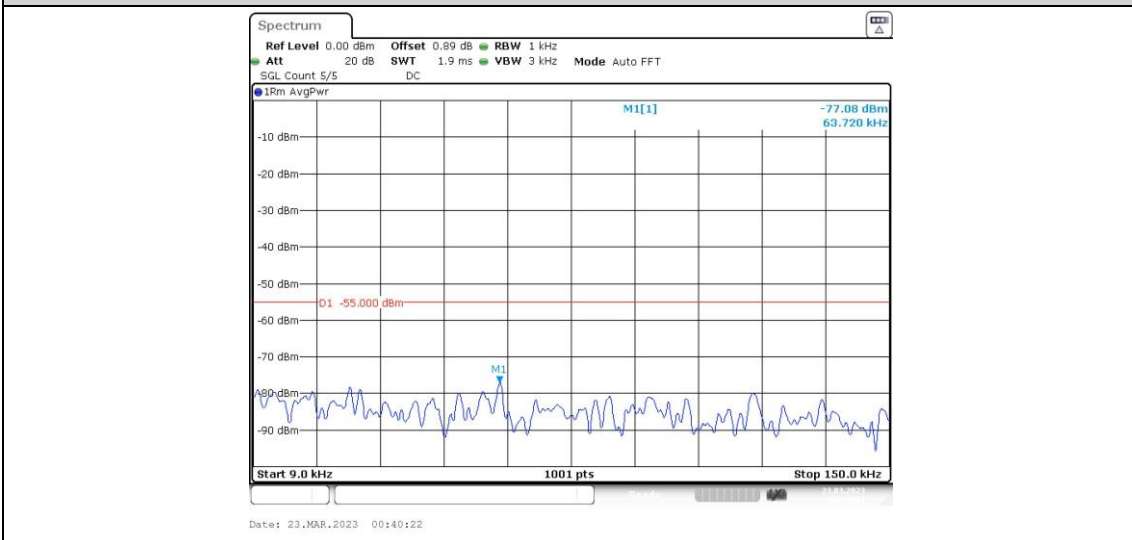

41-41-15MHz-15MHz-16QAM-16QAM-41365-41515-1RB#0-1RB#74-0.15~30MHz