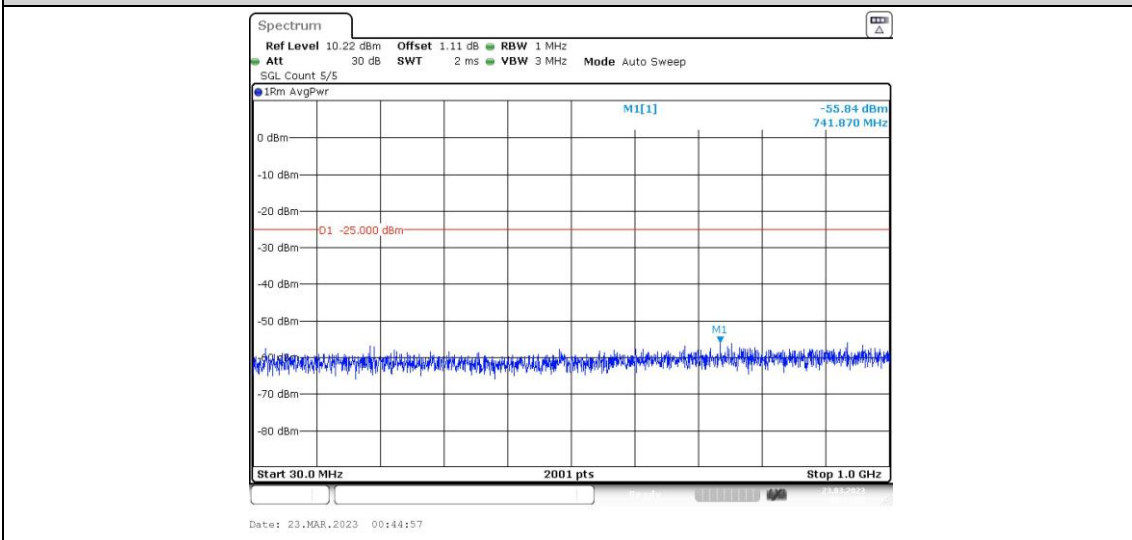

41-41-15MHz-15MHz-16QAM-16QAM-41365-41515-75RB#0-75RB#0-1000~20000MHz