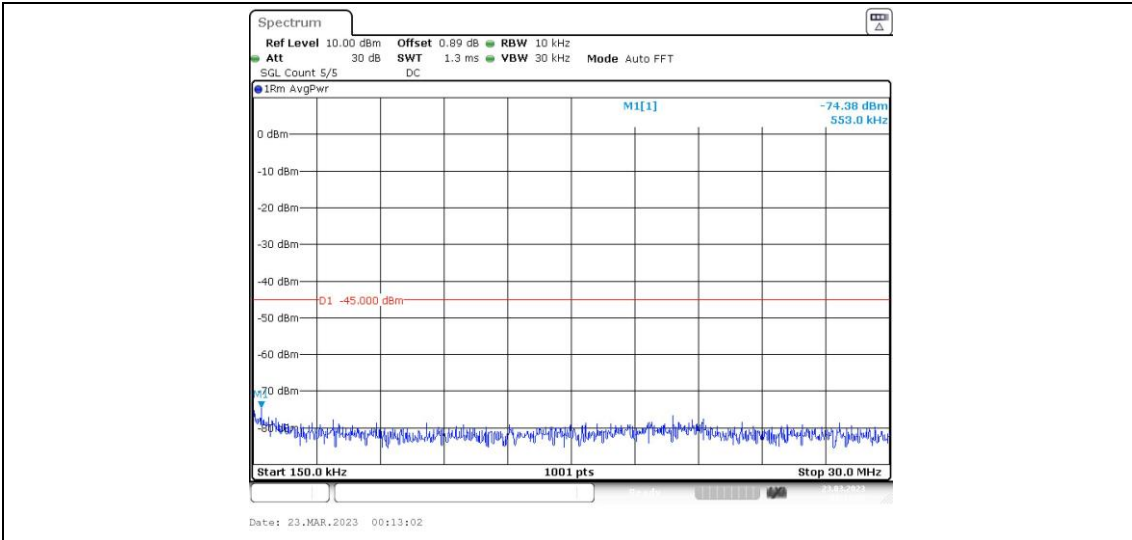

41-41-15MHz-15MHz-64QAM-64QAM-39725-39875-75RB#0-75RB#0-30~1000MHz