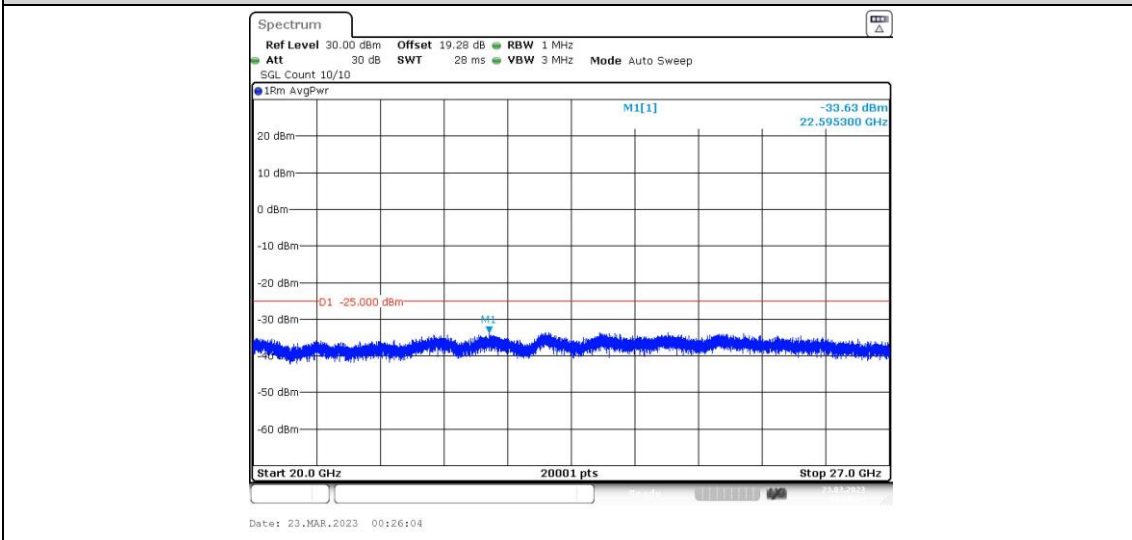

41-41-15MHz-15MHz-64QAM-64QAM-40545-40695-1RB#74-0RB#0-0.009~0.15MHz