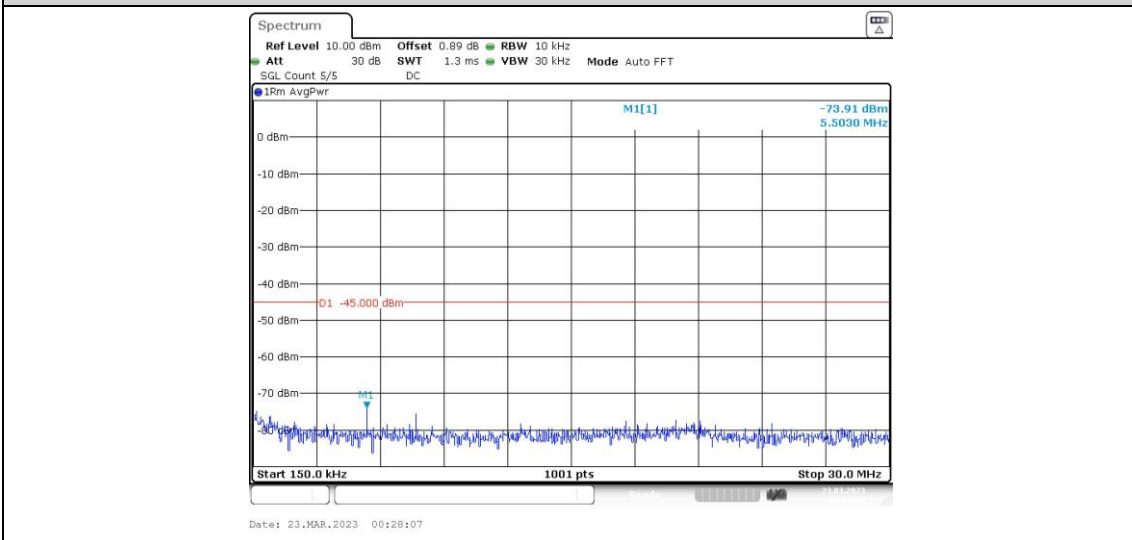

41-41-15MHz-15MHz-16QAM-16QAM-40545-40695-75RB#0-75RB#0-30~1000MHz