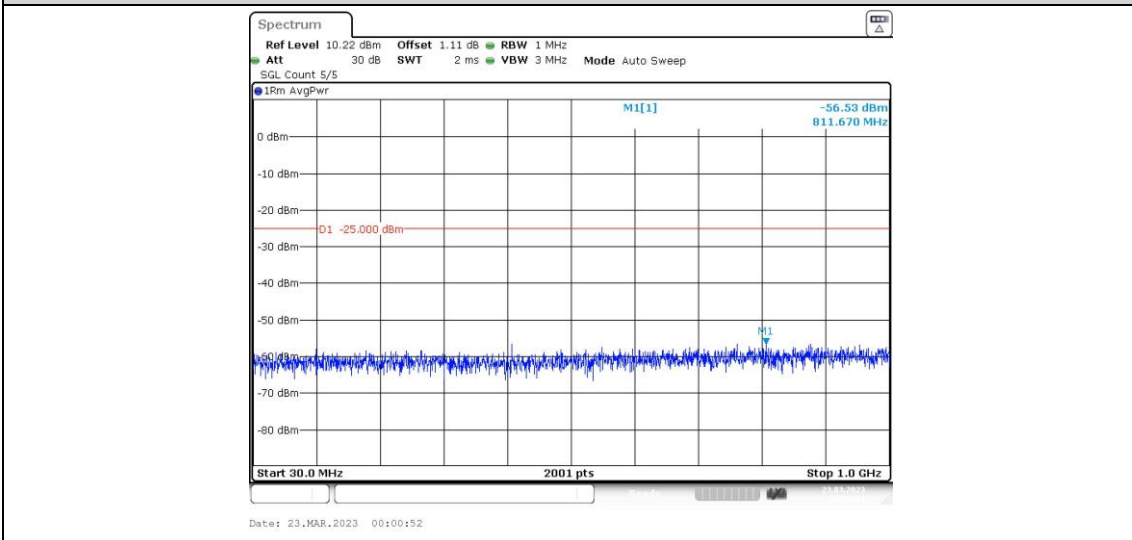

41-41-15MHz-15MHz-64QAM-64QAM-39725-39875-1RB#0-0RB#0-1000~20000MHz