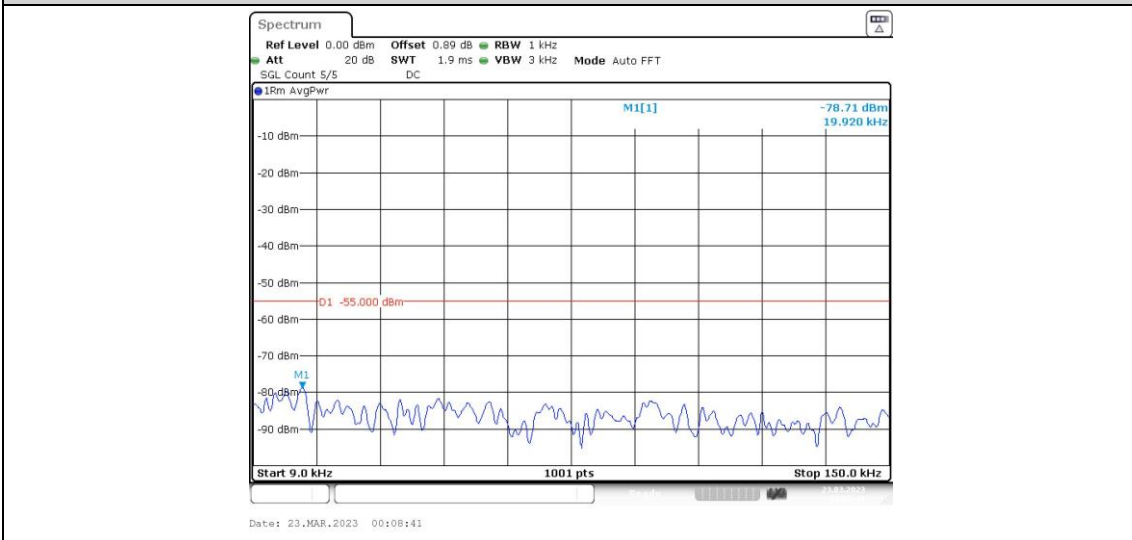

41-41-15MHz-15MHz-64QAM-64QAM-39725-39875-1RB#0-1RB#74-0.15~30MHz