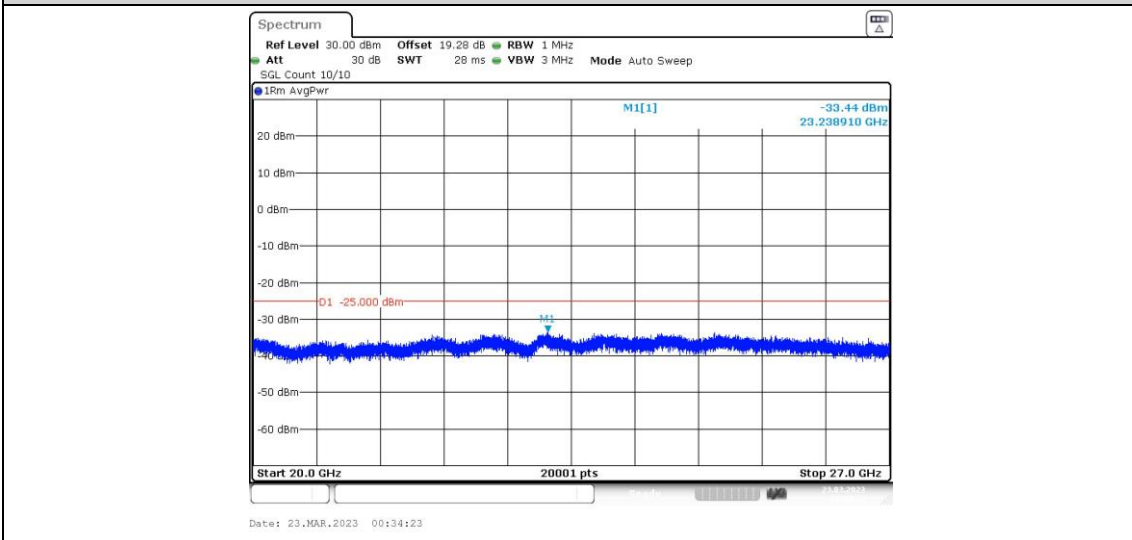

41-41-15MHz-15MHz-64QAM-64QAM-41365-41515-1RB#0-1RB#74-0.009~0.15MHz