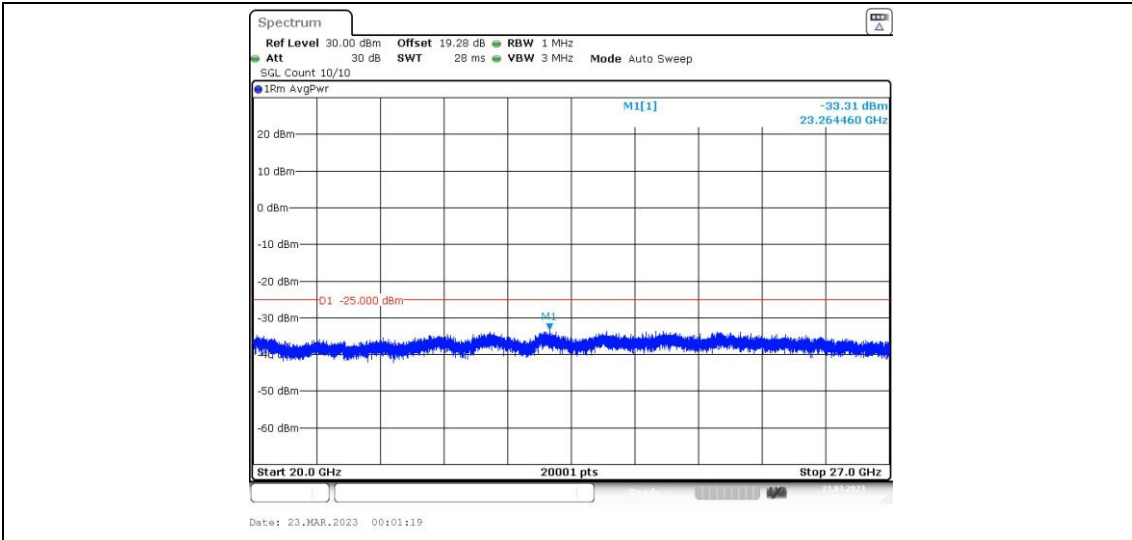

41-41-15MHz-15MHz-64QAM-64QAM-39725-39875-1RB#0-1RB#74-0.009~0.15MHz