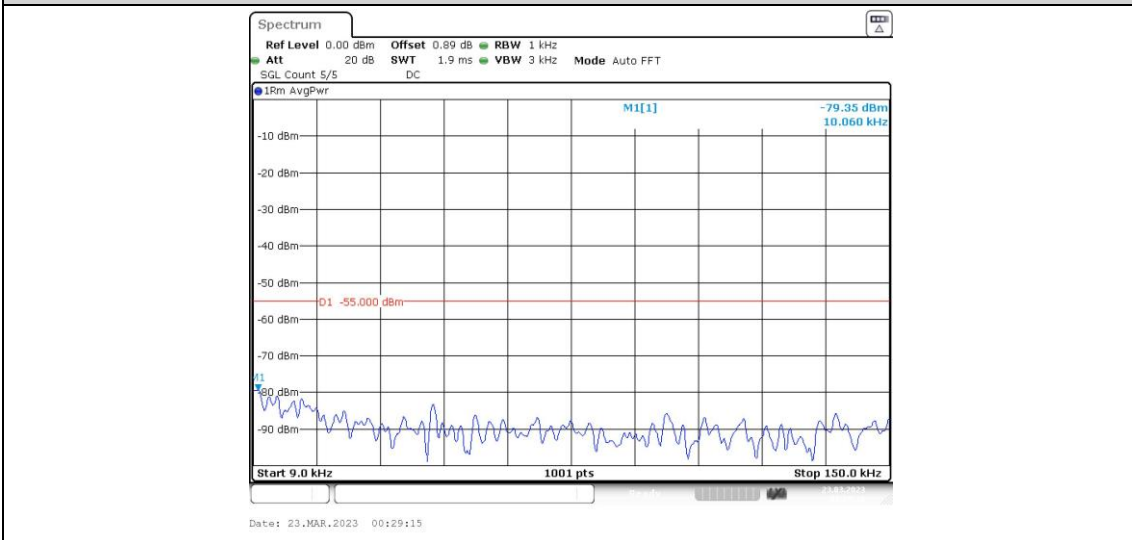

41-41-15MHz-15MHz-64QAM-64QAM-40545-40695-75RB#0-75RB#0-0.15~30MHz