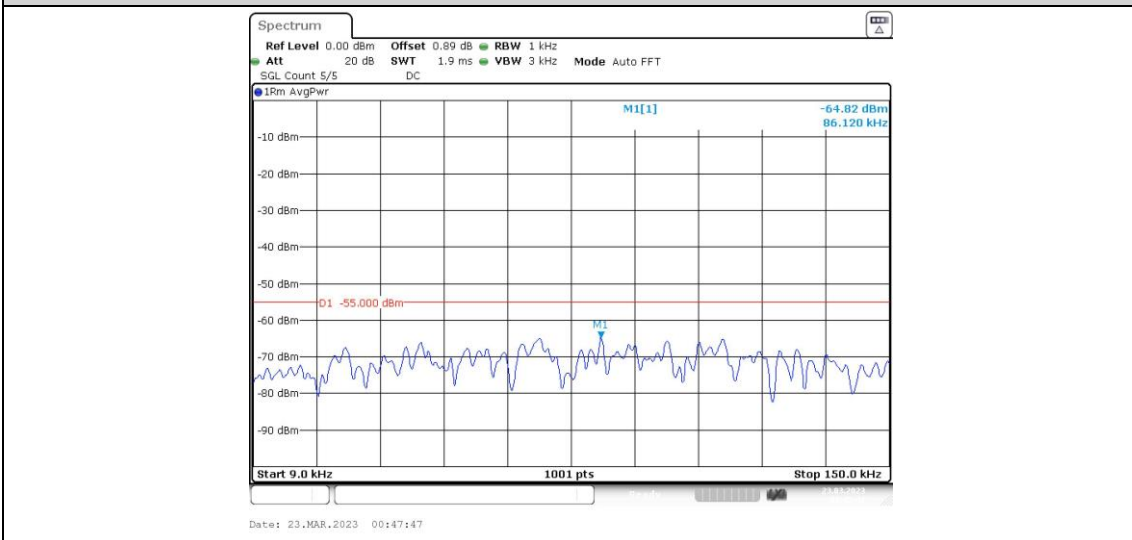

41-41-15MHz-20MHz-QPSK-QPSK-39728-39899-1RB#0-0RB#0-0.15~30MHz