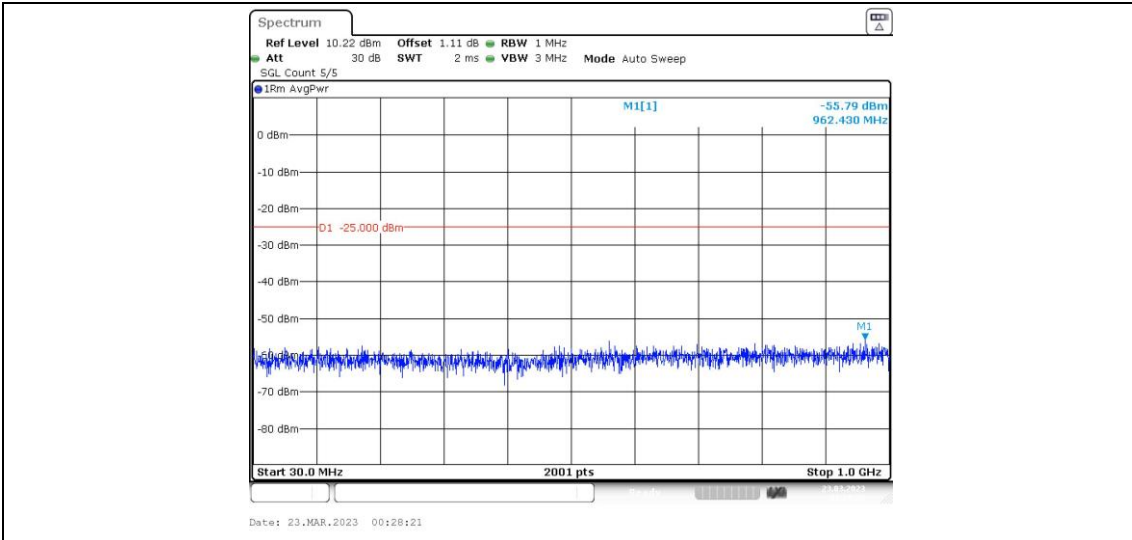

41-41-15MHz-15MHz-16QAM-16QAM-40545-40695-75RB#0-75RB#0-1000~20000MHz