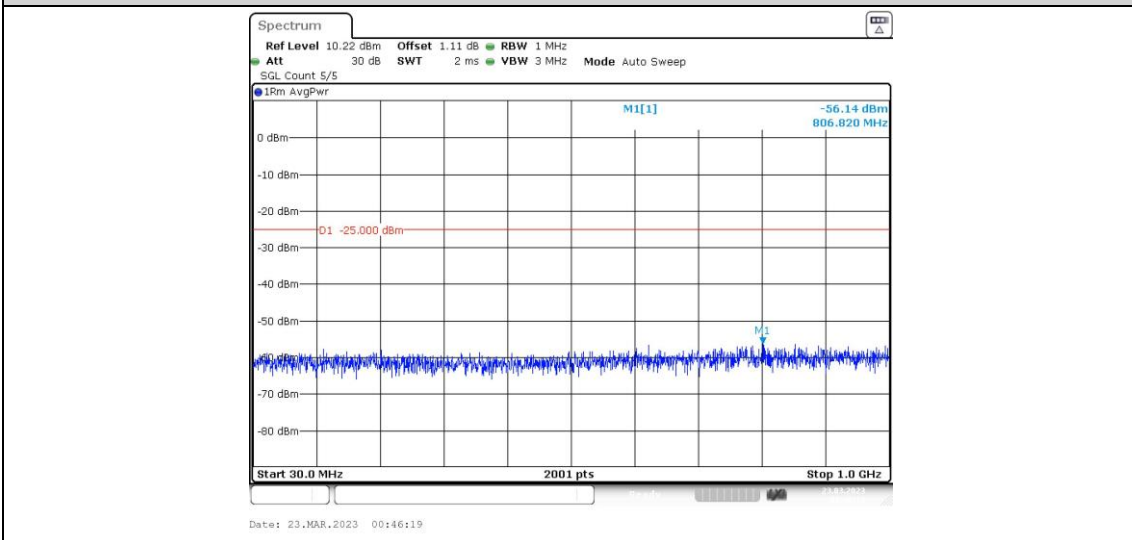

41-41-15MHz-15MHz-64QAM-64QAM-41365-41515-75RB#0-75RB#0-1000~20000MHz