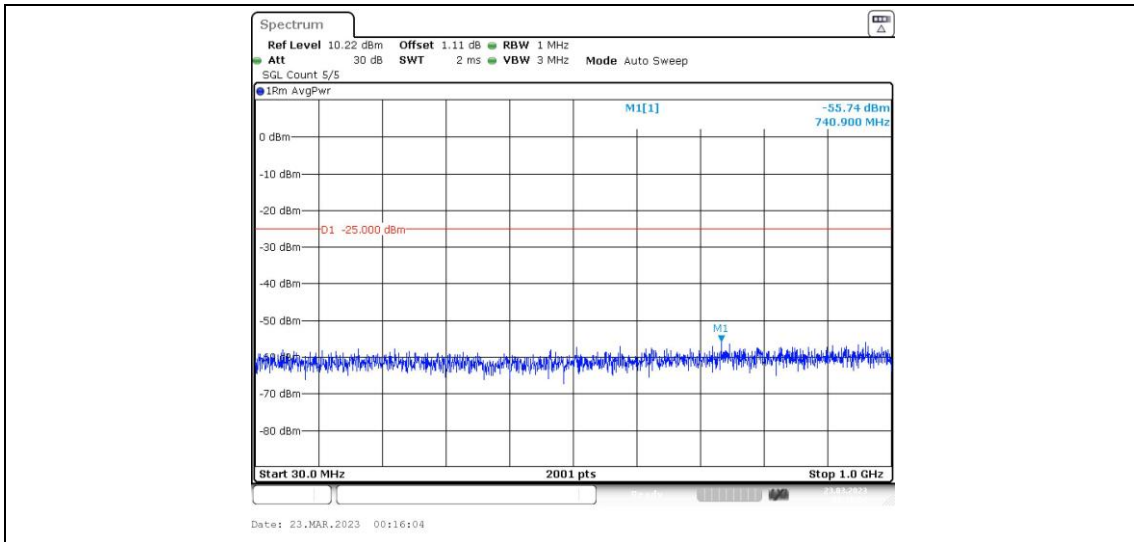

41-41-15MHz-15MHz-16QAM-16QAM-40545-40695-1RB#0-0RB#0-0.009~0.15MHz

41-41-15MHz-15MHz-16QAM-16QAM-40545-40695-1RB#0-0RB#0-0.15~30MHz

41-41-15MHz-15MHz-16QAM-16QAM-40545-40695-1RB#0-0RB#0-30~1000MHz

41-41-15MHz-15MHz-16QAM-16QAM-40545-40695-1RB#0-0RB#0-1000~20000MHz