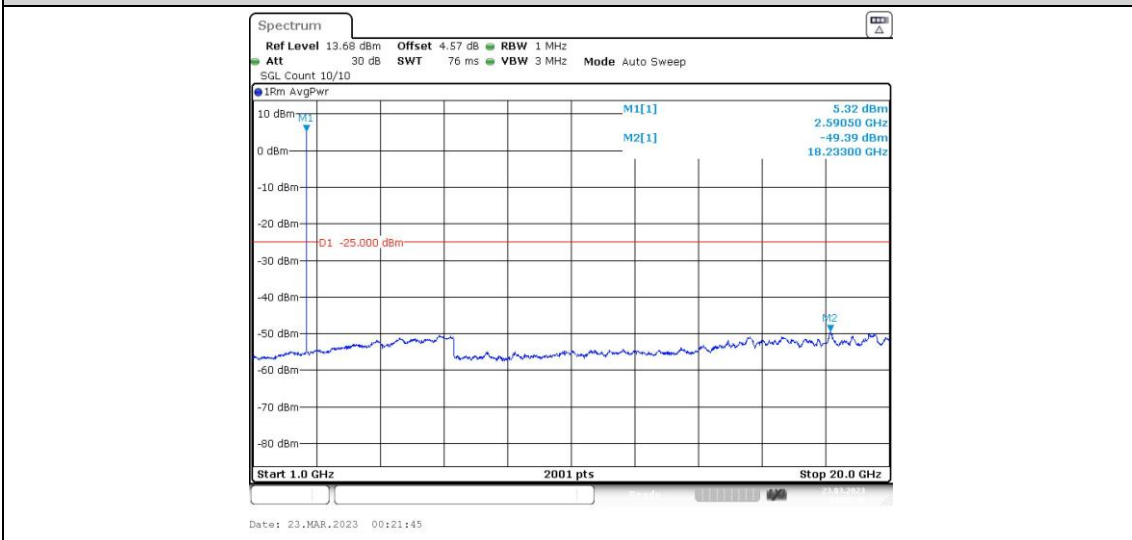

41-41-15MHz-15MHz-64QAM-64QAM-40545-40695-1RB#74-0RB#0-0.009~0.15MHz

41-41-15MHz-15MHz-64QAM-64QAM-40545-40695-1RB#74-0RB#0-0.15~30MHz

41-41-15MHz-15MHz-64QAM-64QAM-40545-40695-1RB#74-0RB#0-30~1000MHz

41-41-15MHz-15MHz-64QAM-64QAM-40545-40695-1RB#74-0RB#0-1000~20000MHz