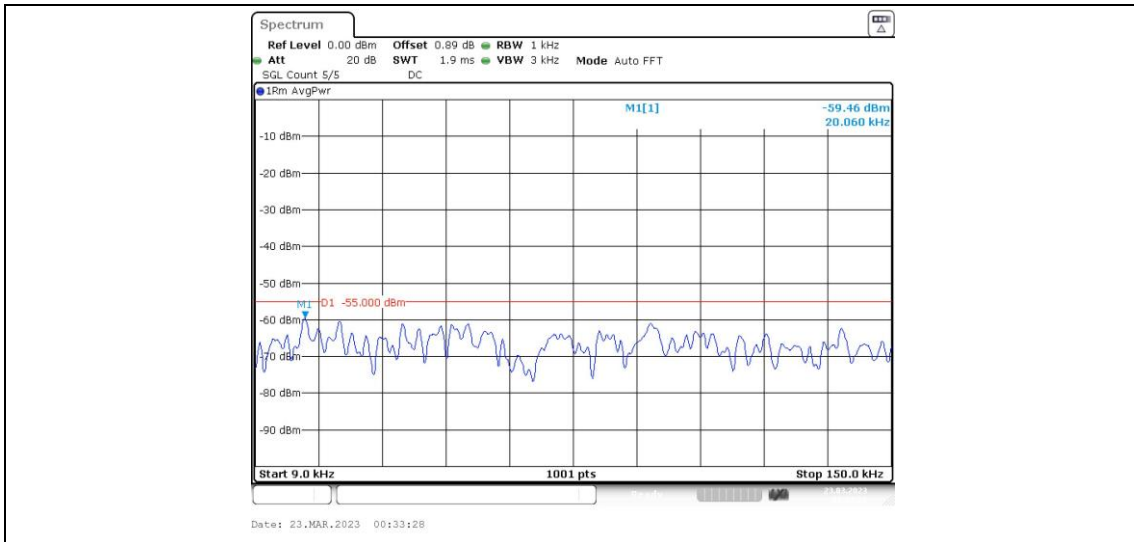

41-41-15MHz-15MHz-64QAM-64QAM-41365-41515-1RB#0-0RB#0-0.15~30MHz