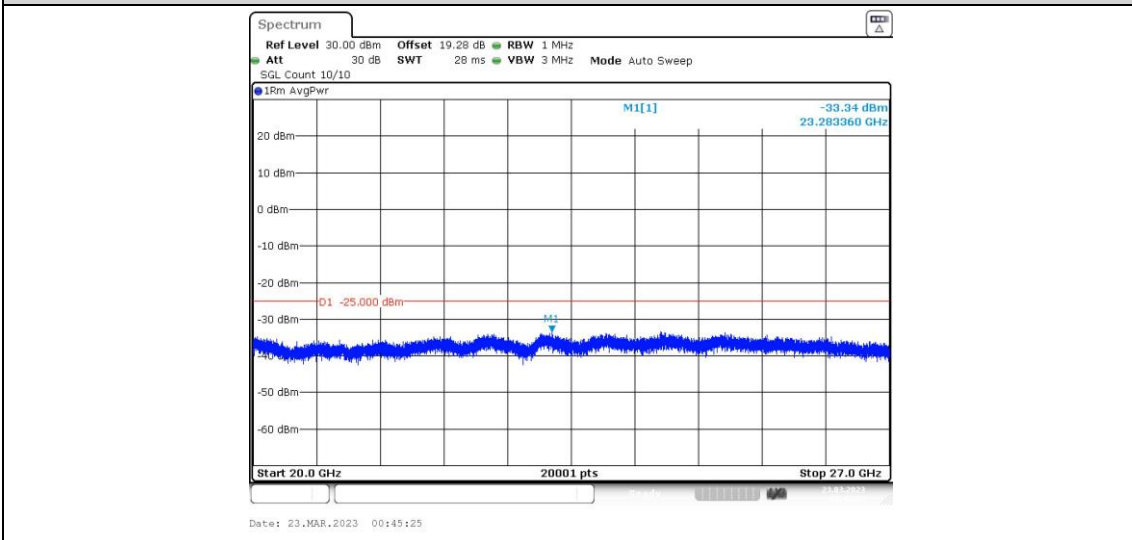

41-41-15MHz-15MHz-64QAM-64QAM-39725-39875-1RB#0-0RB#0-0.009~0.15MHz