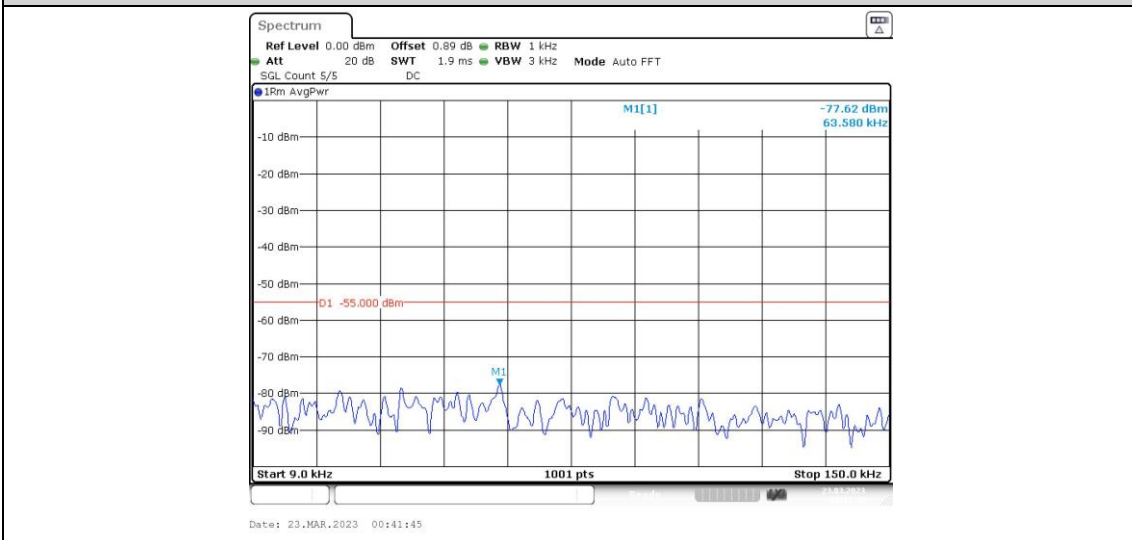

41-41-15MHz-15MHz-64QAM-64QAM-41365-41515-1RB#0-1RB#74-0.15~30MHz