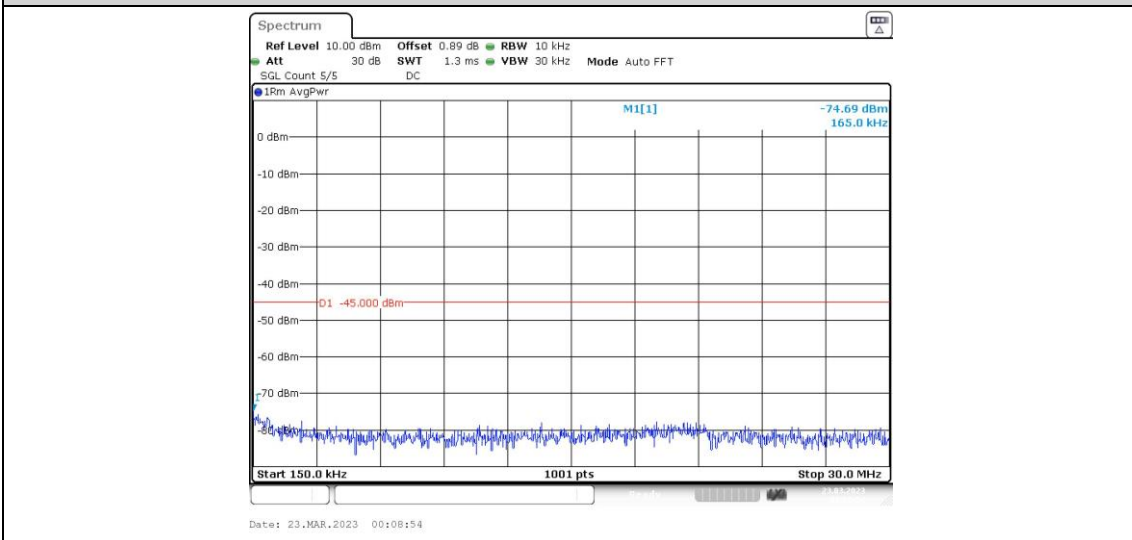

41-41-15MHz-15MHz-64QAM-64QAM-39725-39875-1RB#0-0RB#0-20000~27000MHz

41-41-15MHz-15MHz-64QAM-64QAM-39725-39875-1RB#0-1RB#74-0.009~0.15MHz

41-41-15MHz-15MHz-64QAM-64QAM-39725-39875-1RB#0-1RB#74-0.15~30MHz