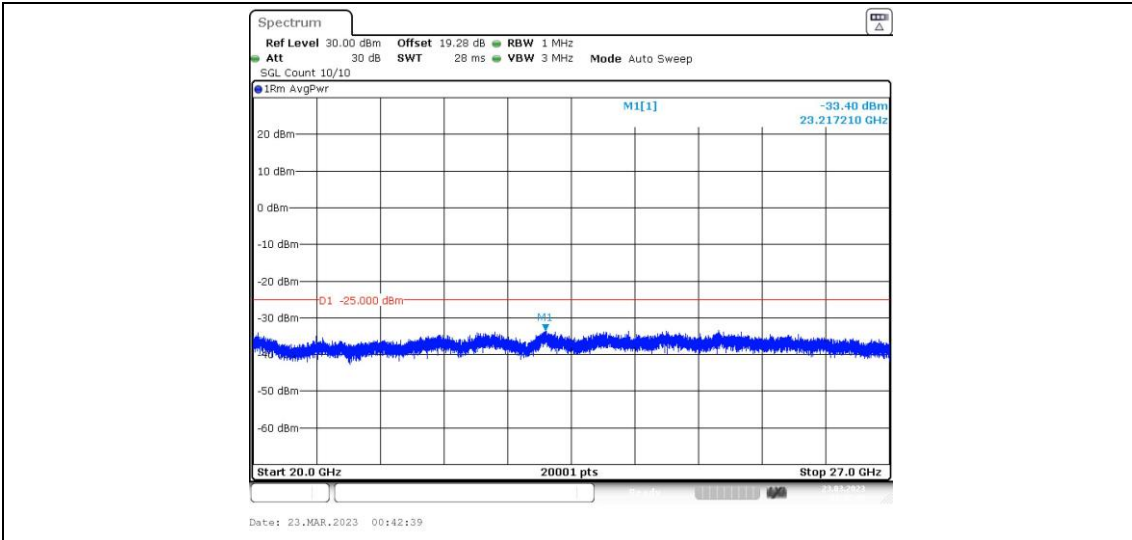

41-41-15MHz-15MHz-64QAM-64QAM-41365-41515-1RB#74-0RB#0-0.009~0.15MHz