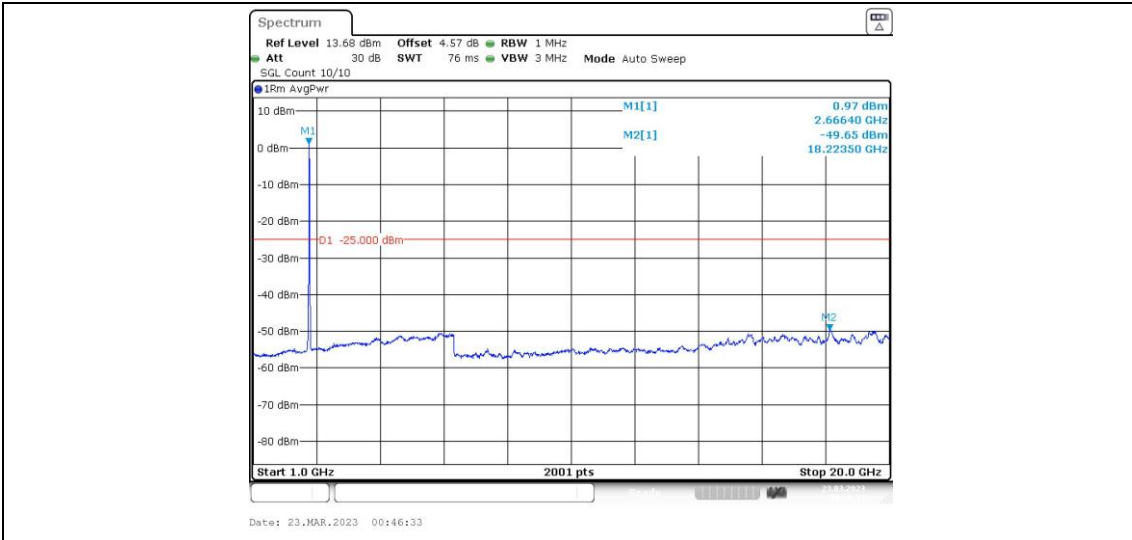

41-41-15MHz-15MHz-64QAM-64QAM-41365-41515-75RB#0-75RB#0-20000~27000MHz