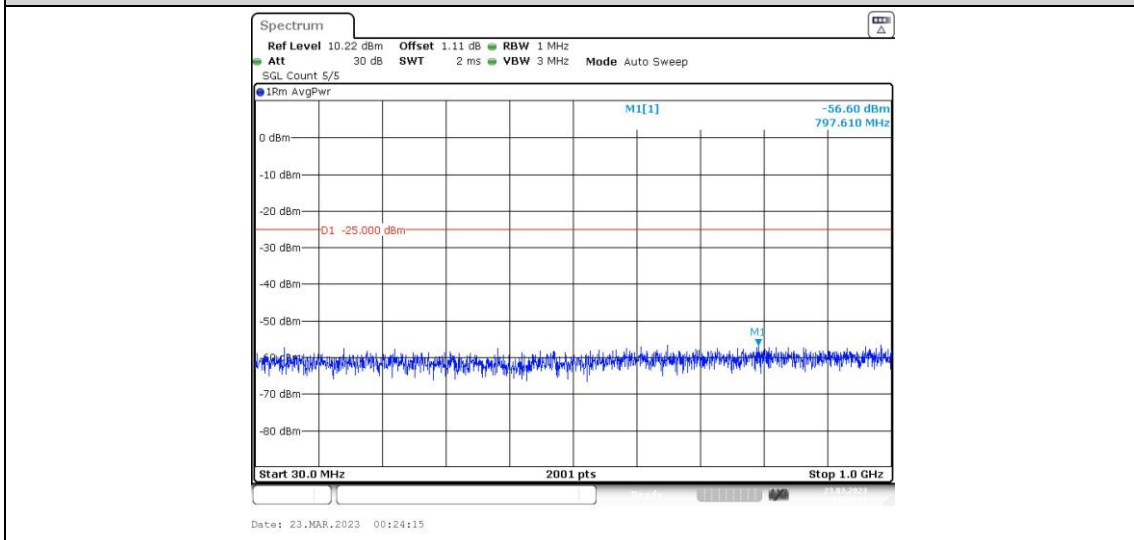

41-41-15MHz-15MHz-16QAM-16QAM-40545-40695-1RB#0-1RB#74-1000~20000MHz