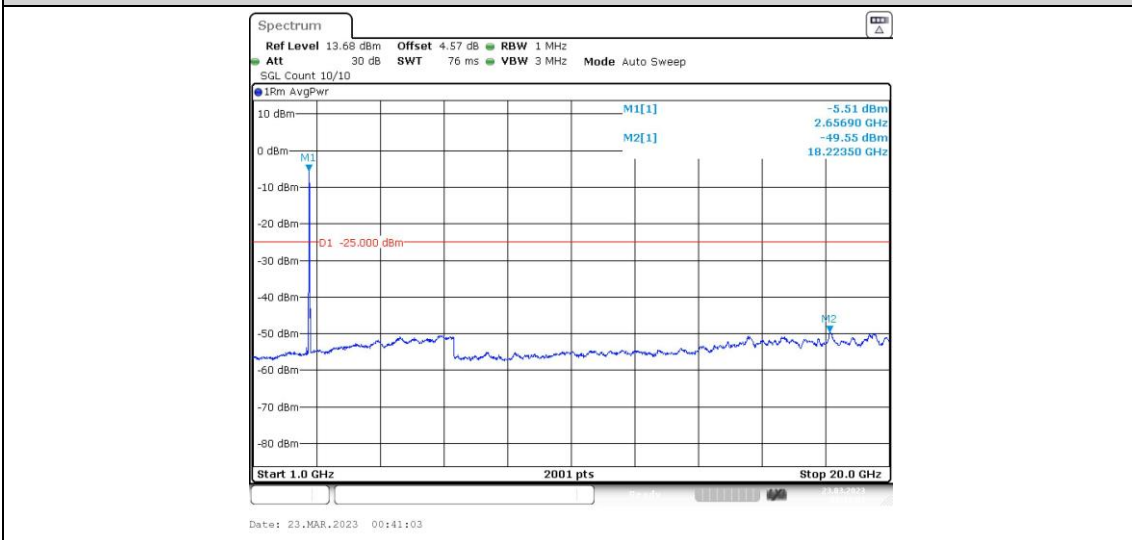

41-41-15MHz-15MHz-16QAM-16QAM-41365-41515-1RB#0-1RB#74-20000~27000MHz