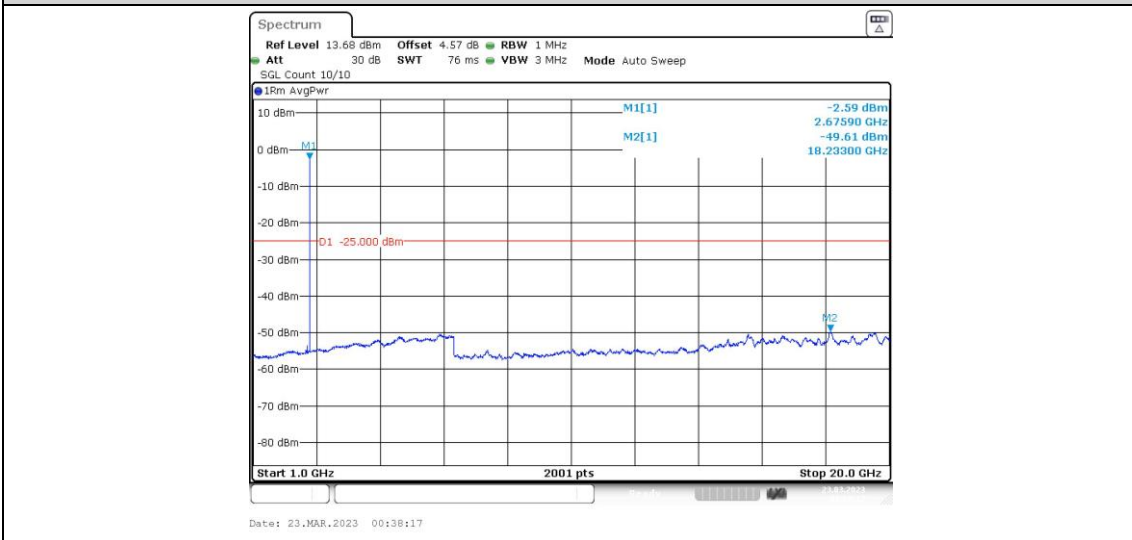

41-41-15MHz-15MHz-64QAM-64QAM-41365-41515-1RB#74-0RB#0-0.009~0.15MHz

41-41-15MHz-15MHz-64QAM-64QAM-41365-41515-1RB#74-0RB#0-0.15~30MHz

41-41-15MHz-15MHz-64QAM-64QAM-41365-41515-1RB#74-0RB#0-30~1000MHz

41-41-15MHz-15MHz-64QAM-64QAM-41365-41515-1RB#74-0RB#0-1000~20000MHz