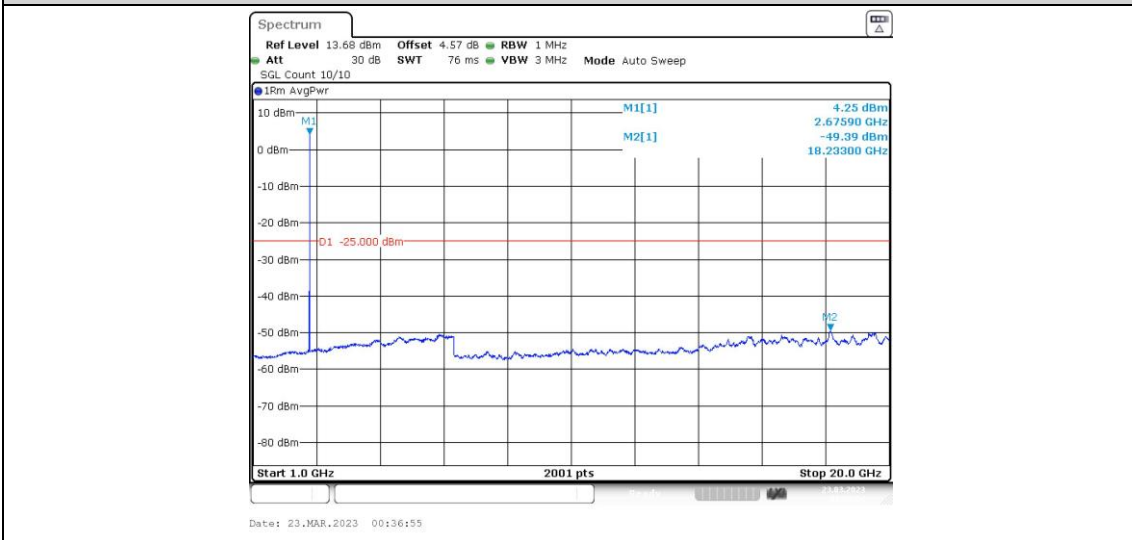

41-41-15MHz-15MHz-16QAM-16QAM-41365-41515-1RB#74-0RB#0-0.009~0.15MHz

41-41-15MHz-15MHz-16QAM-16QAM-41365-41515-1RB#74-0RB#0-0.15~30MHz

41-41-15MHz-15MHz-16QAM-16QAM-41365-41515-1RB#74-0RB#0-30~1000MHz

41-41-15MHz-15MHz-16QAM-16QAM-41365-41515-1RB#74-0RB#0-1000~20000MHz