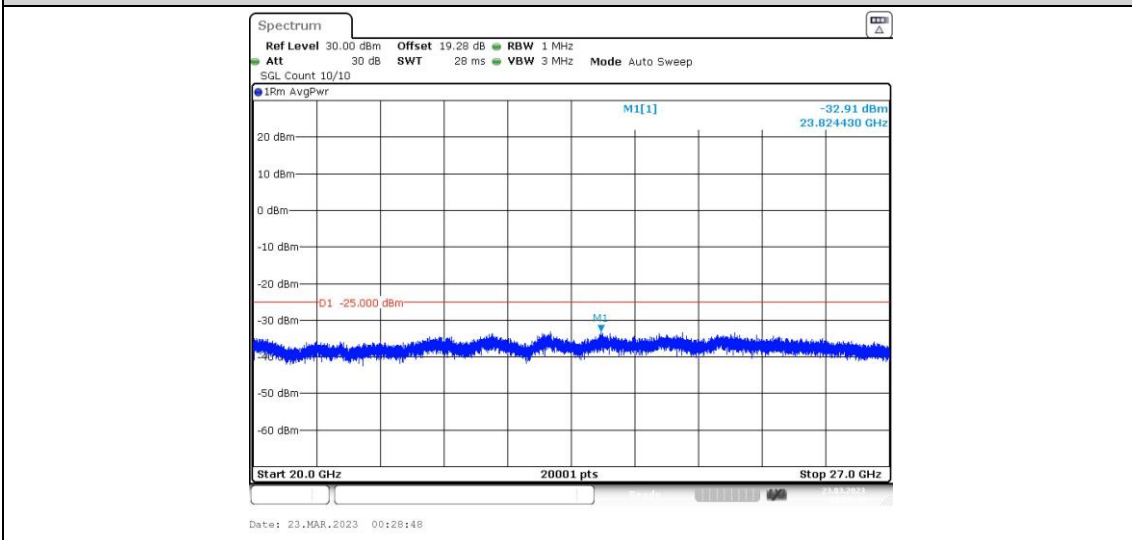

41-41-15MHz-15MHz-16QAM-16QAM-41365-41515-1RB#0-0RB#0-0.009~0.15MHz