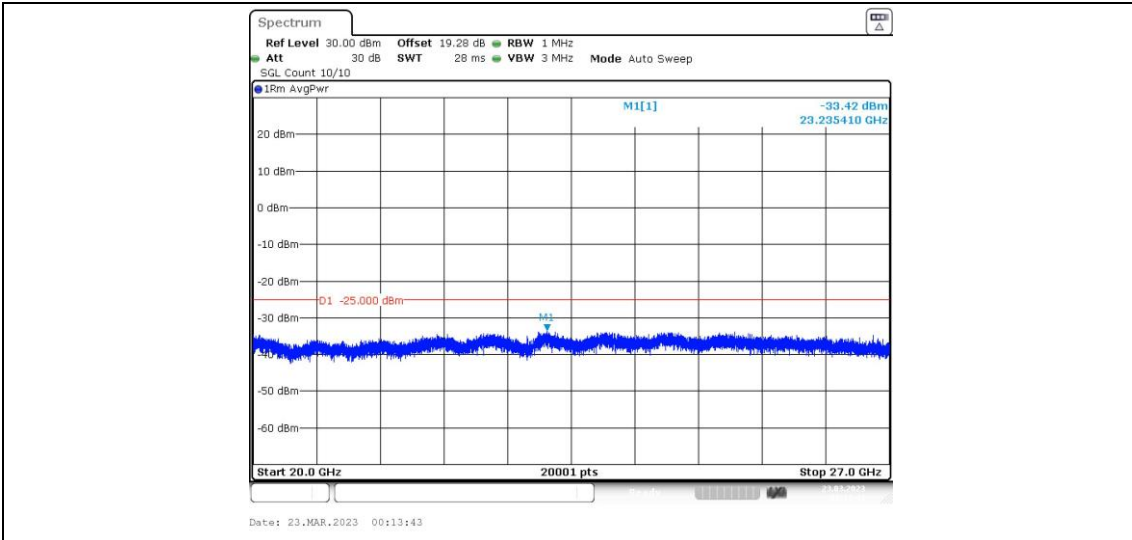

41-41-15MHz-15MHz-64QAM-64QAM-40545-40695-1RB#0-0RB#0-0.009~0.15MHz