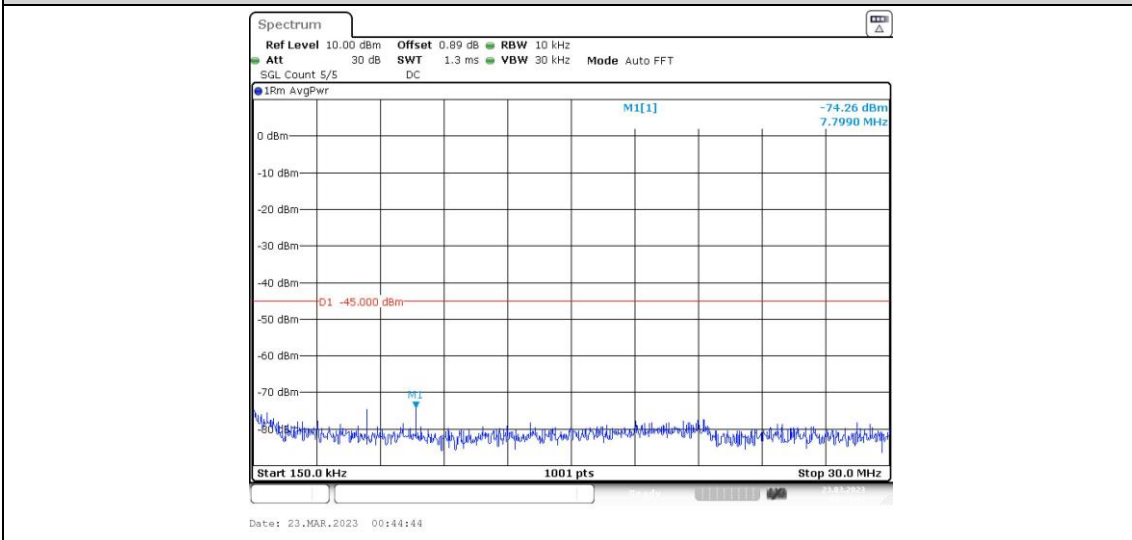

41-41-15MHz-15MHz-16QAM-16QAM-41365-41515-75RB#0-75RB#0-30~1000MHz