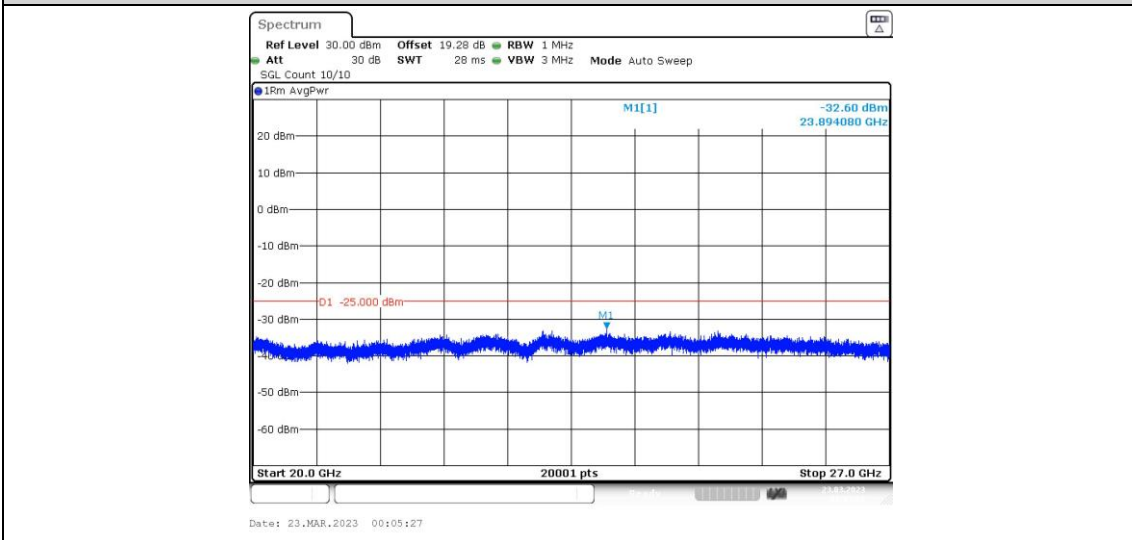

41-41-15MHz-15MHz-64QAM-64QAM-39725-39875-75RB#0-75RB#0-0.009~0.15MHz