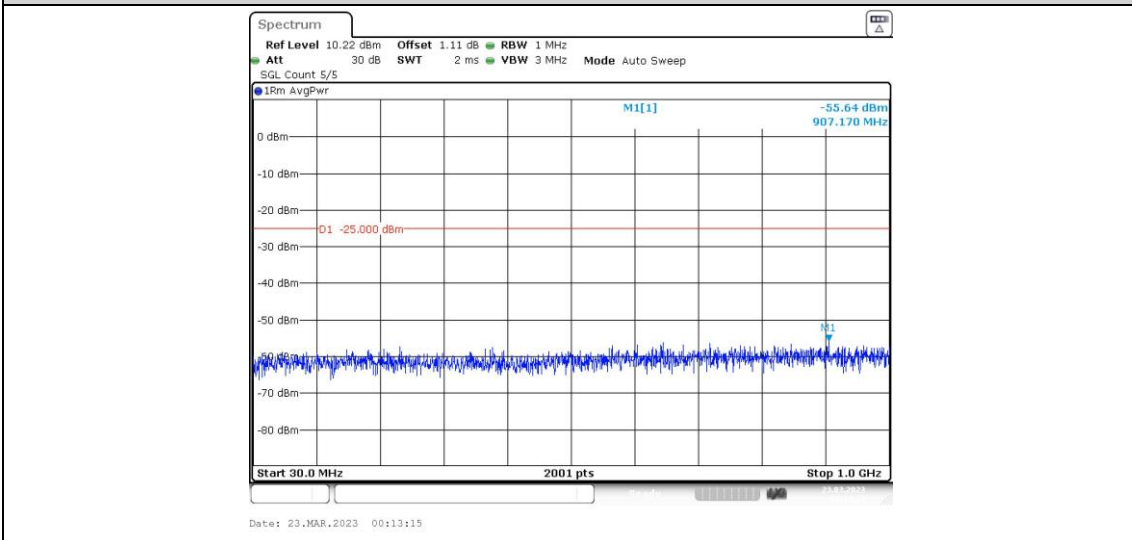

41-41-15MHz-15MHz-64QAM-64QAM-39725-39875-75RB#0-75RB#0-1000~20000MHz