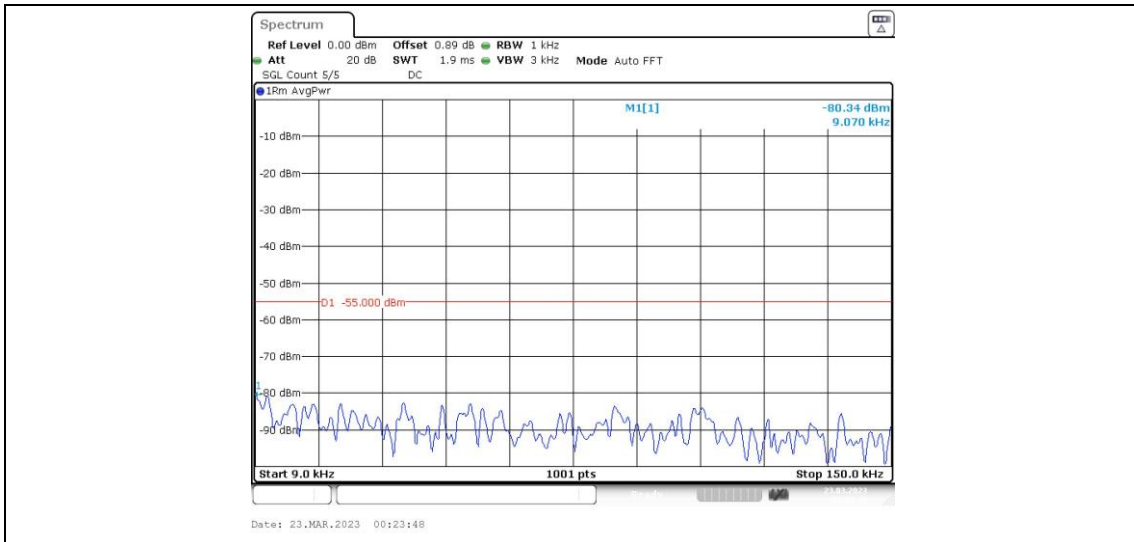

41-41-15MHz-15MHz-16QAM-16QAM-40545-40695-1RB#0-1RB#74-0.15~30MHz