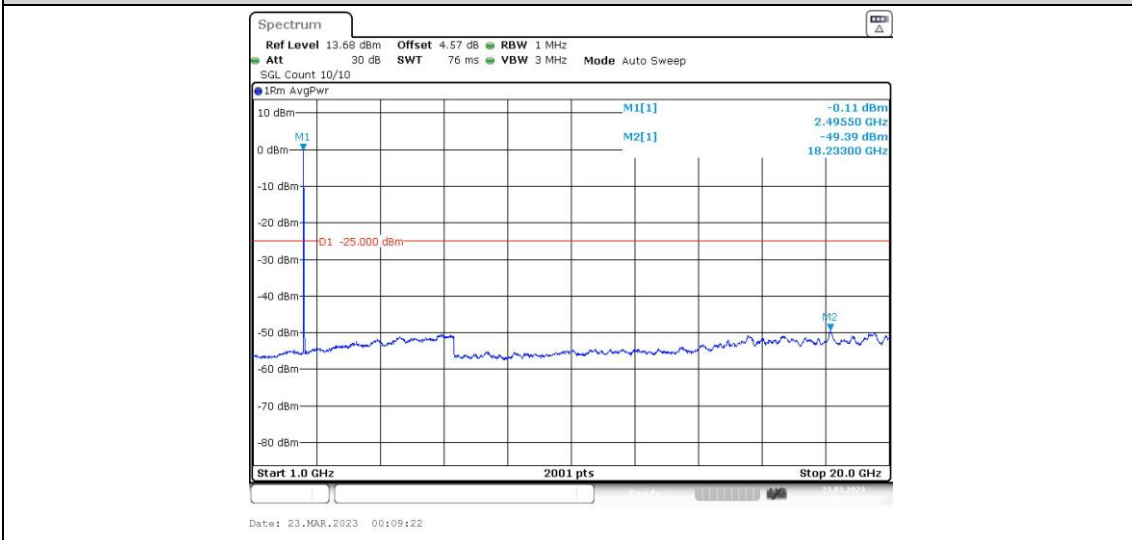

41-41-15MHz-15MHz-64QAM-64QAM-39725-39875-1RB#0-1RB#74-20000~27000MHz