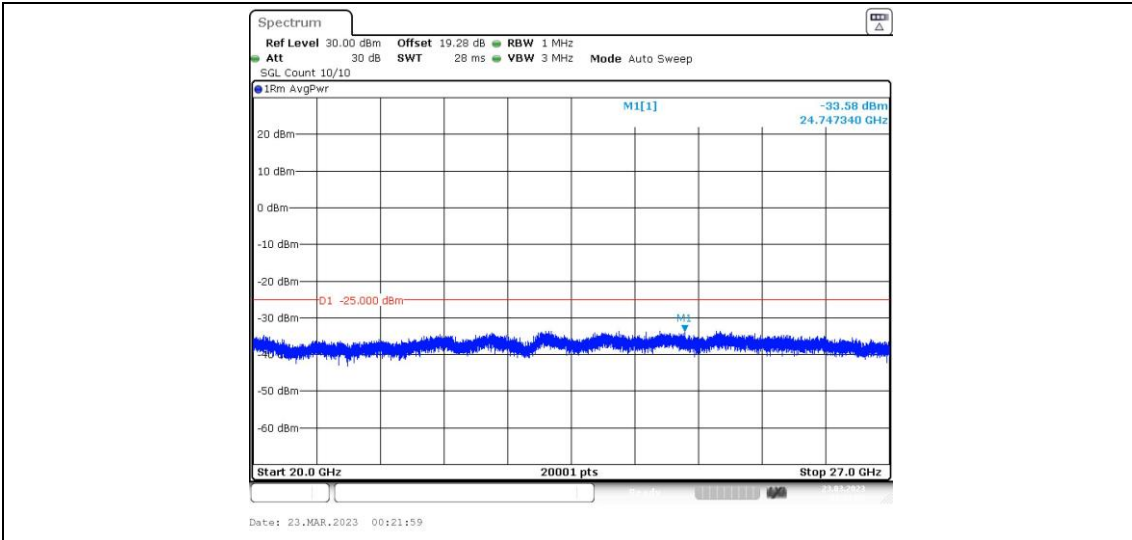

41-41-15MHz-15MHz-64QAM-64QAM-40545-40695-75RB#0-75RB#0-0.009~0.15MHz