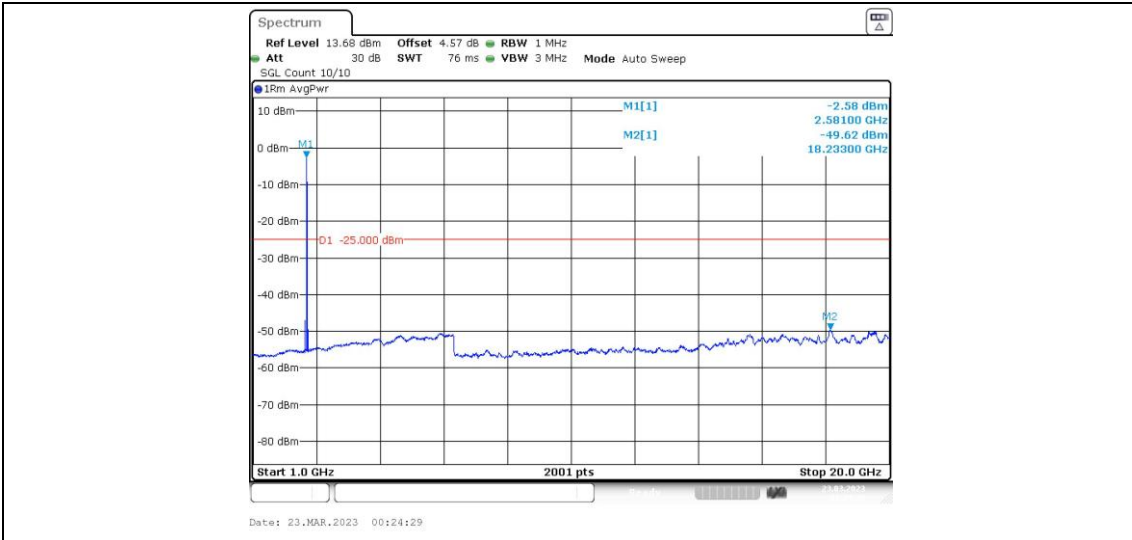

41-41-15MHz-15MHz-16QAM-16QAM-40545-40695-1RB#0-1RB#74-20000~27000MHz