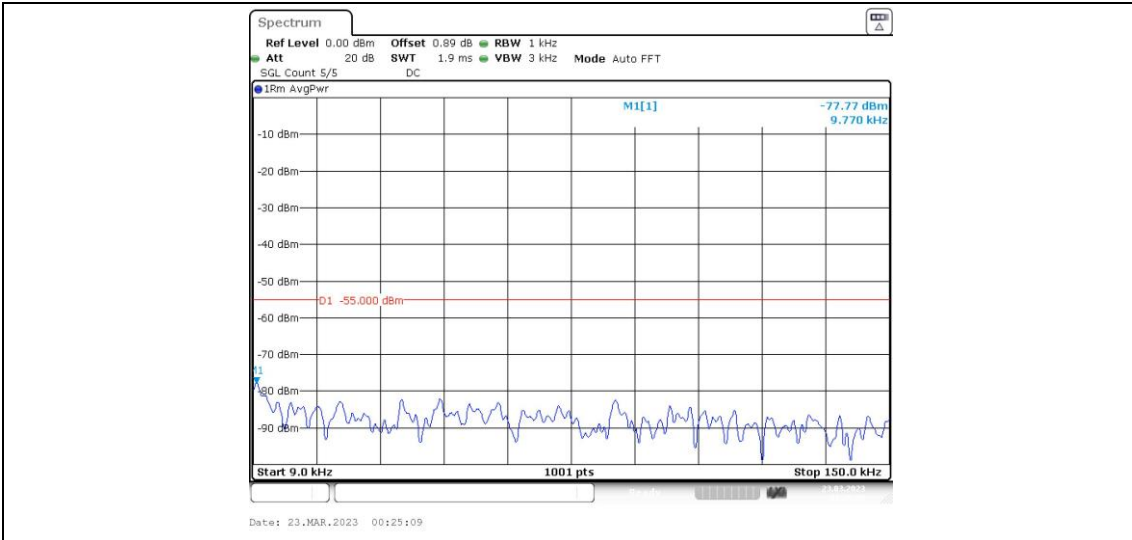

41-41-15MHz-15MHz-64QAM-64QAM-40545-40695-1RB#0-1RB#74-0.15~30MHz