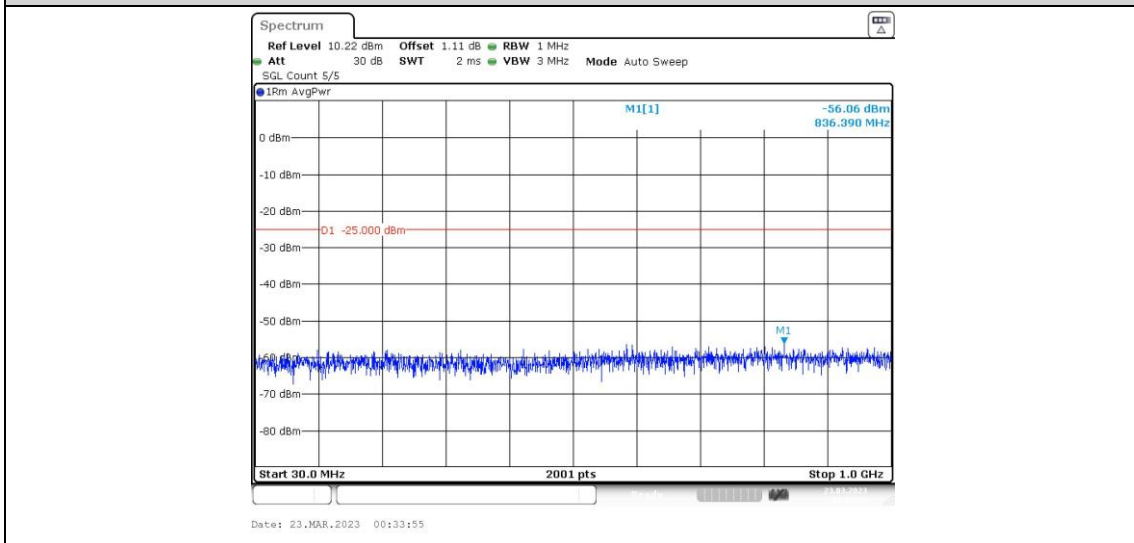

41-41-15MHz-15MHz-64QAM-64QAM-41365-41515-1RB#0-0RB#0-1000~20000MHz