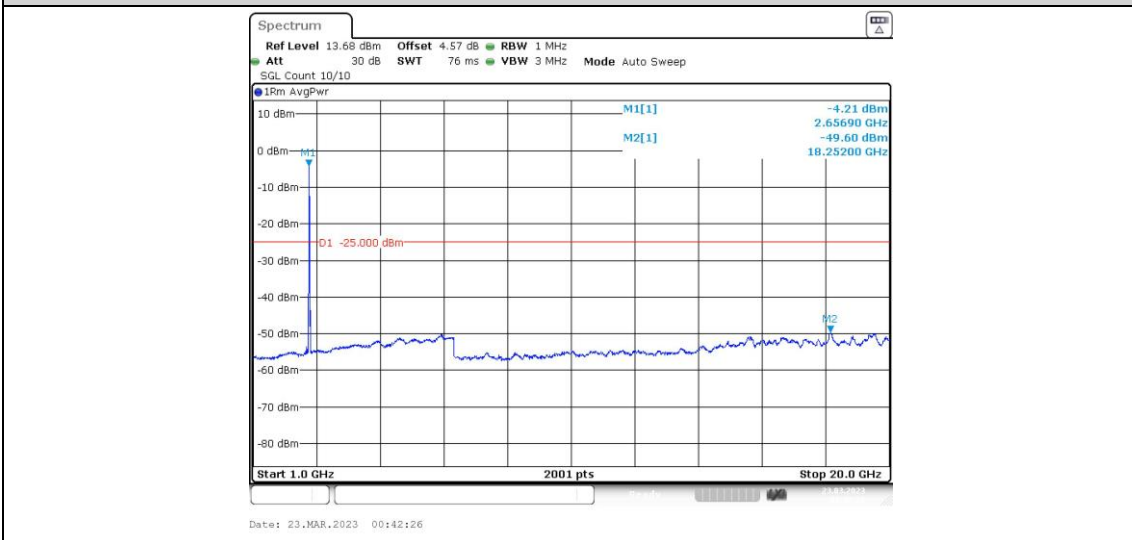

41-41-15MHz-15MHz-64QAM-64QAM-41365-41515-1RB#0-1RB#74-20000~27000MHz