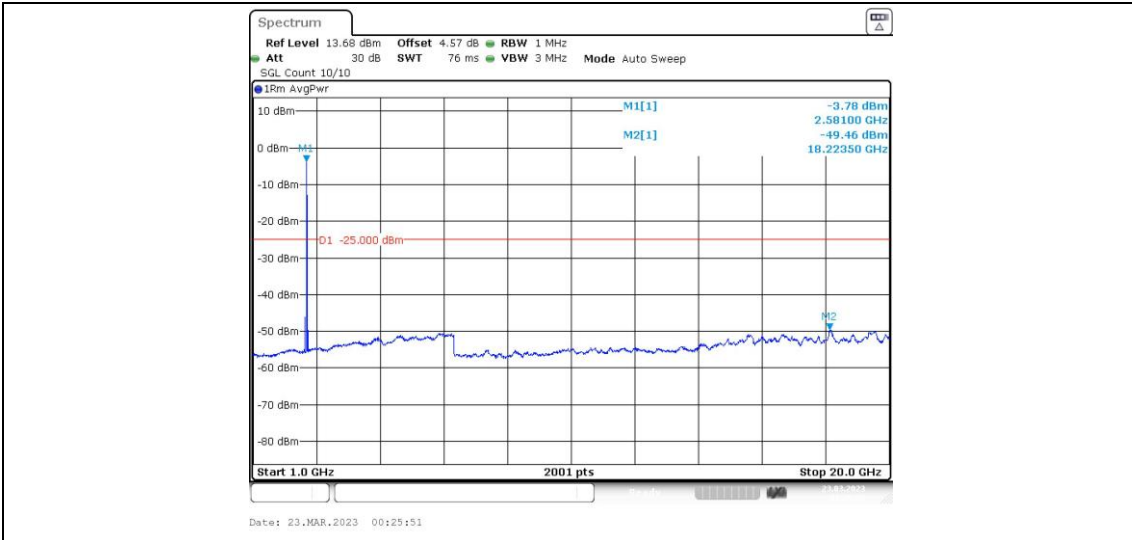

41-41-15MHz-15MHz-64QAM-64QAM-40545-40695-1RB#0-1RB#74-20000~27000MHz