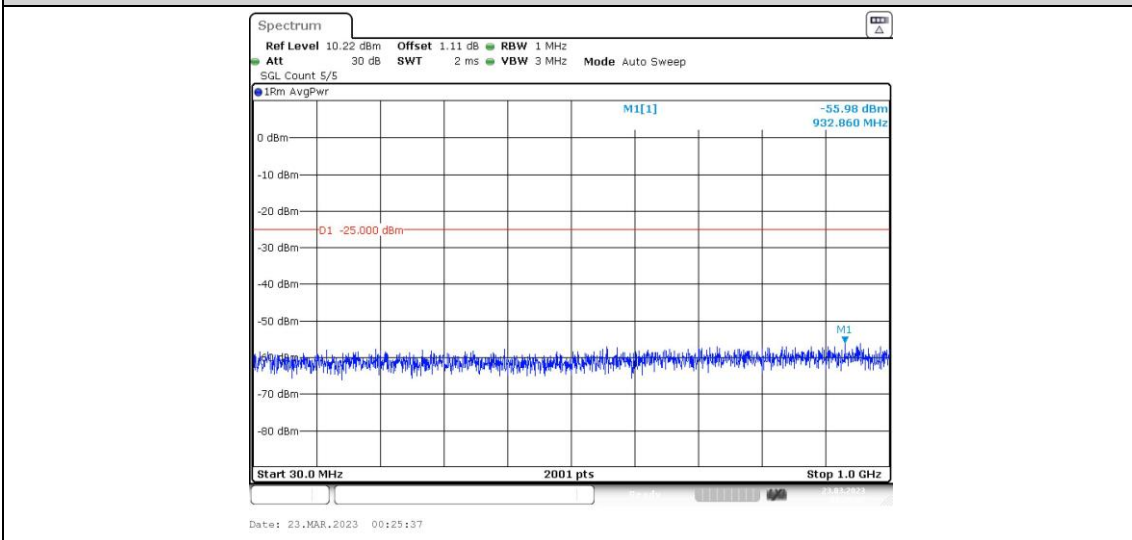

41-41-15MHz-15MHz-64QAM-64QAM-40545-40695-1RB#0-1RB#74-1000~20000MHz