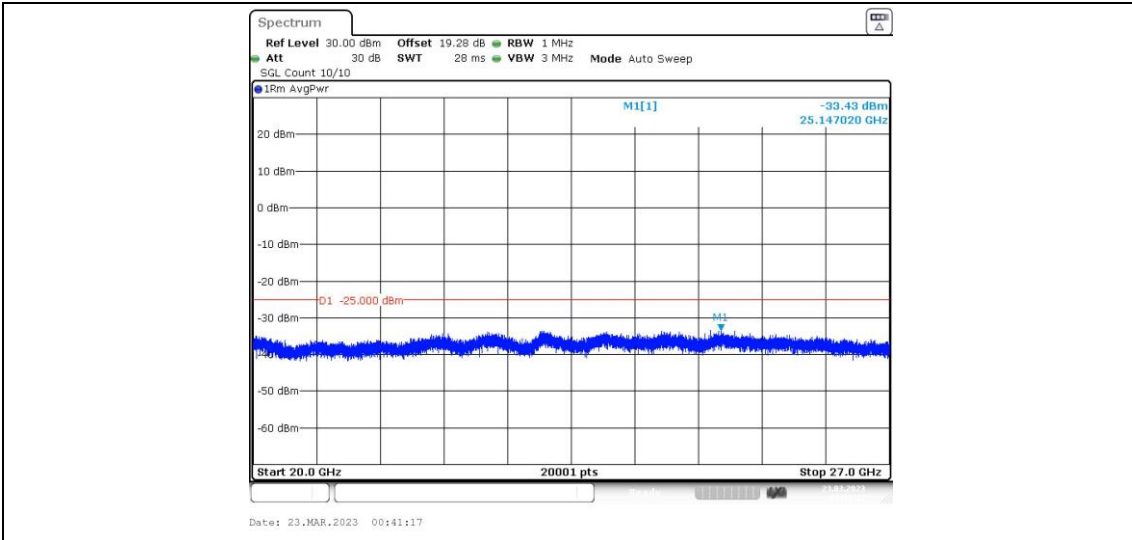

41-41-15MHz-15MHz-16QAM-16QAM-41365-41515-1RB#74-0RB#0-0.009~0.15MHz