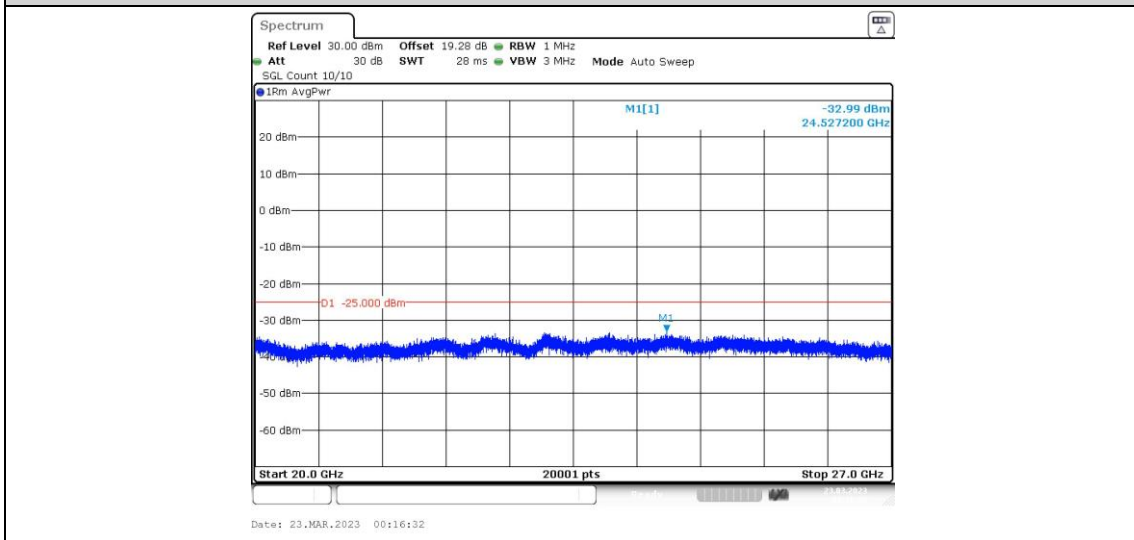

41-41-15MHz-15MHz-16QAM-16QAM-40545-40695-1RB#0-1RB#74-0.009~0.15MHz