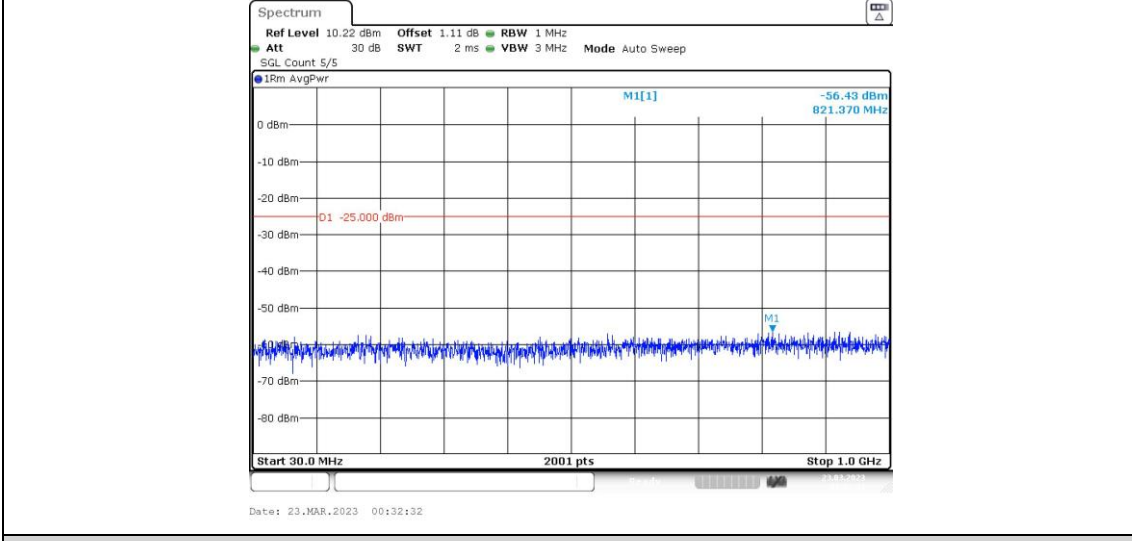

41-41-15MHz-15MHz-16QAM-16QAM-41365-41515-1RB#0-0RB#0-0.009~0.15MHz

41-41-15MHz-15MHz-16QAM-16QAM-41365-41515-1RB#0-0RB#0-0.15~30MHz

41-41-15MHz-15MHz-16QAM-16QAM-41365-41515-1RB#0-0RB#0-30~1000MHz

41-41-15MHz-15MHz-16QAM-16QAM-41365-41515-1RB#0-0RB#0-1000~20000MHz