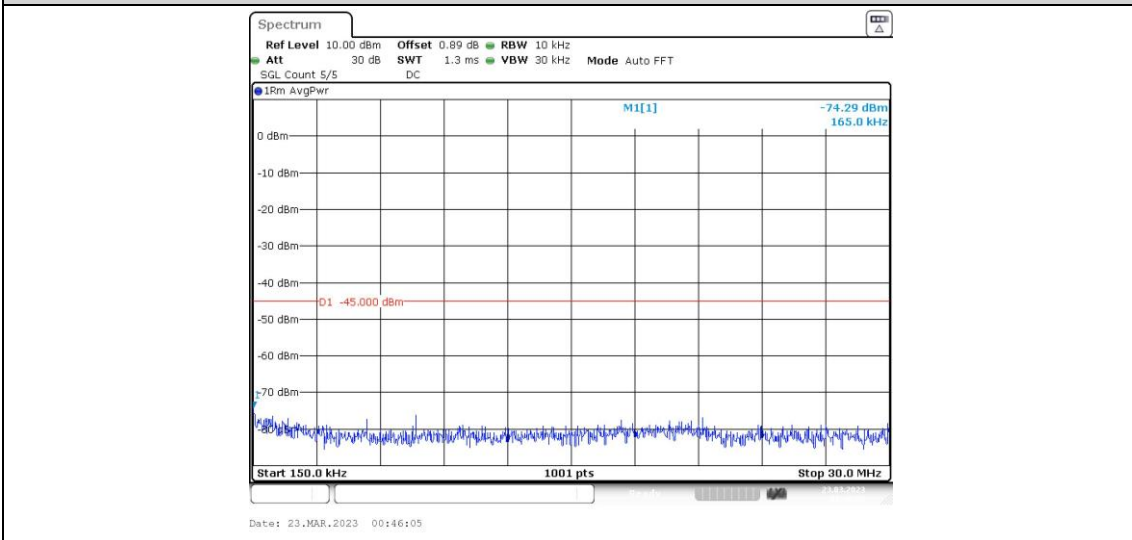

41-41-15MHz-15MHz-64QAM-64QAM-41365-41515-75RB#0-75RB#0-30~1000MHz