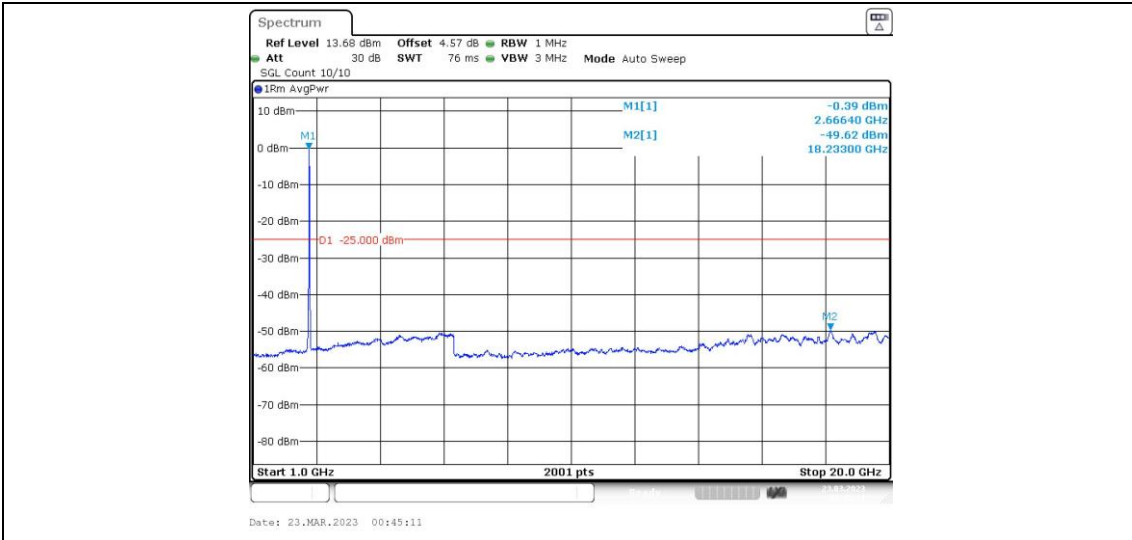

41-41-15MHz-15MHz-16QAM-16QAM-41365-41515-75RB#0-75RB#0-20000~27000MHz