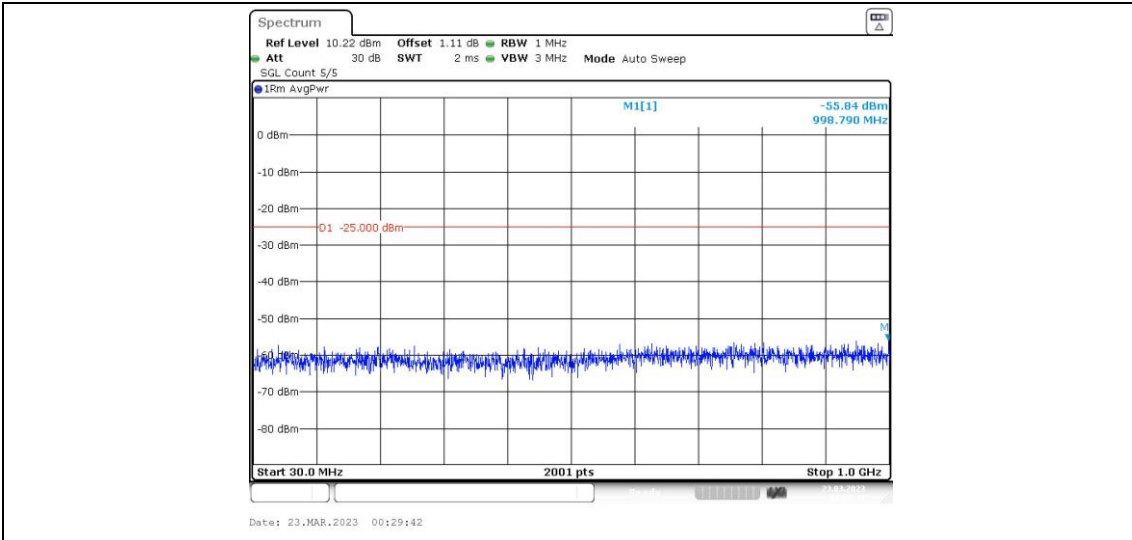

41-41-15MHz-15MHz-64QAM-64QAM-40545-40695-75RB#0-75RB#0-1000~20000MHz