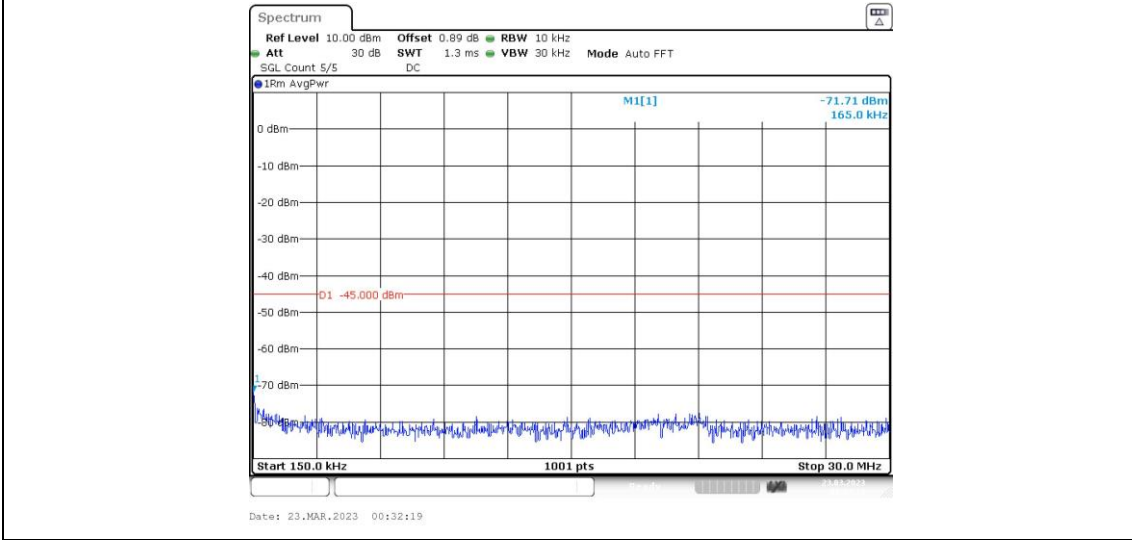

41-41-15MHz-15MHz-16QAM-16QAM-41365-41515-1RB#0-0RB#0-30~1000MHz