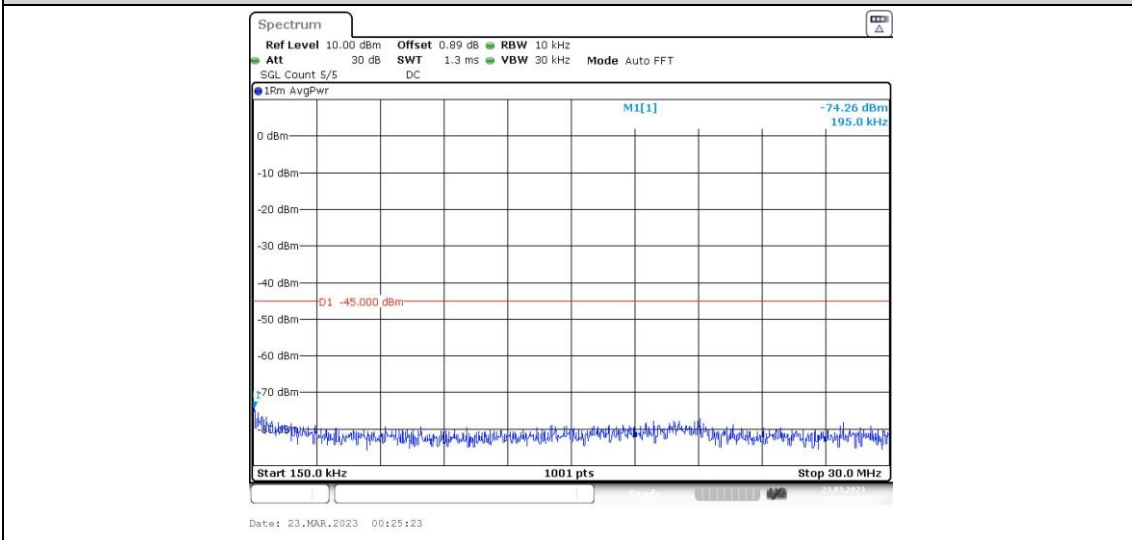

41-41-15MHz-15MHz-64QAM-64QAM-40545-40695-1RB#0-0RB#0-20000~27000MHz

41-41-15MHz-15MHz-64QAM-64QAM-40545-40695-1RB#0-1RB#74-0.009~0.15MHz

41-41-15MHz-15MHz-64QAM-64QAM-40545-40695-1RB#0-1RB#74-0.15~30MHz