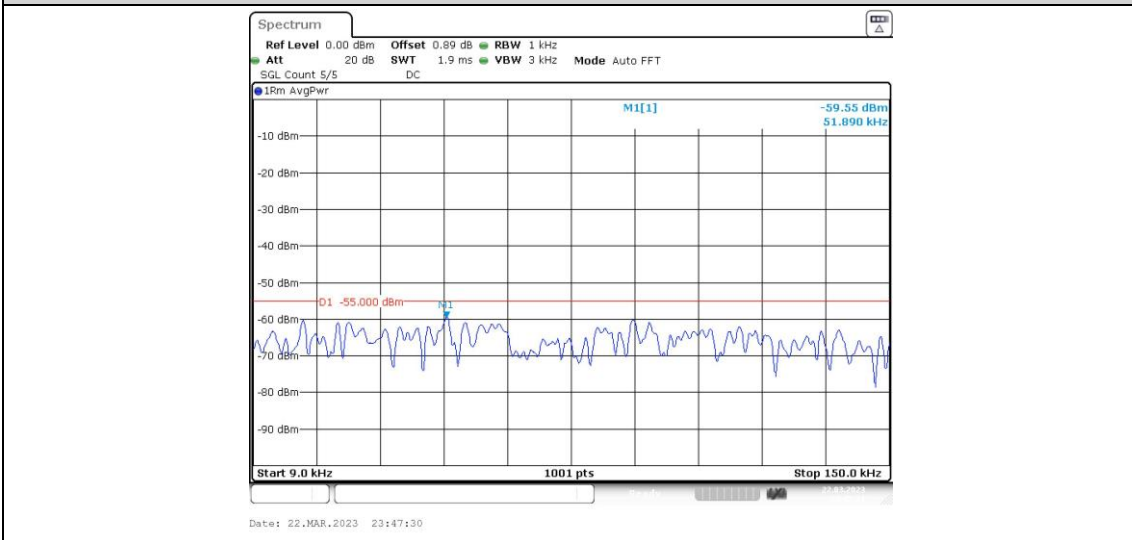

41-41-15MHz-10MHz-64QAM-64QAM-41417-41537-1RB#74-0RB#0-0.15~30MHz