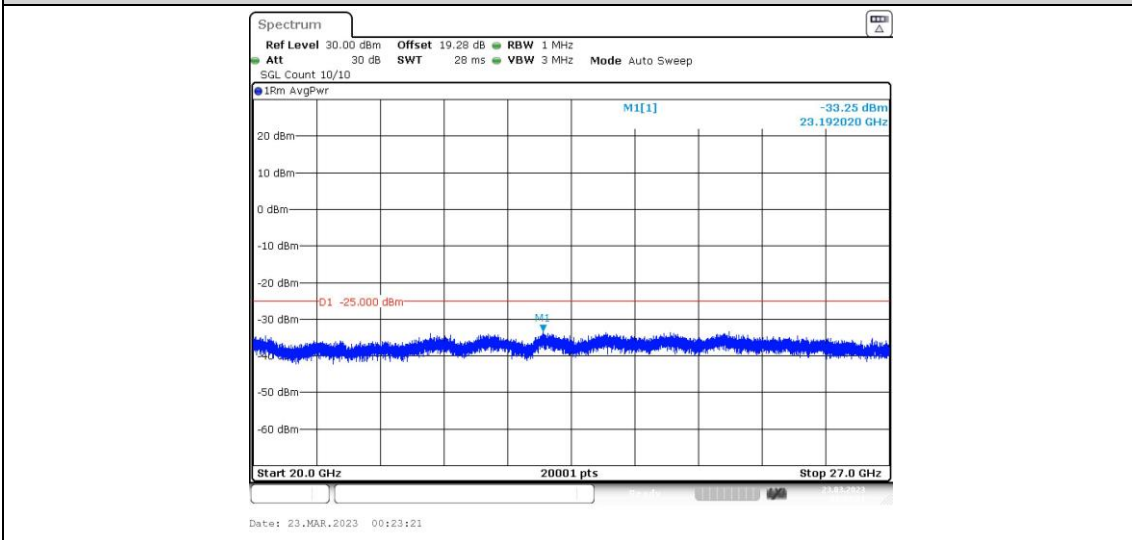

41-41-15MHz-15MHz-QPSK-QPSK-40545-40695-1RB#74-0RB#0-0.009~0.15MHz