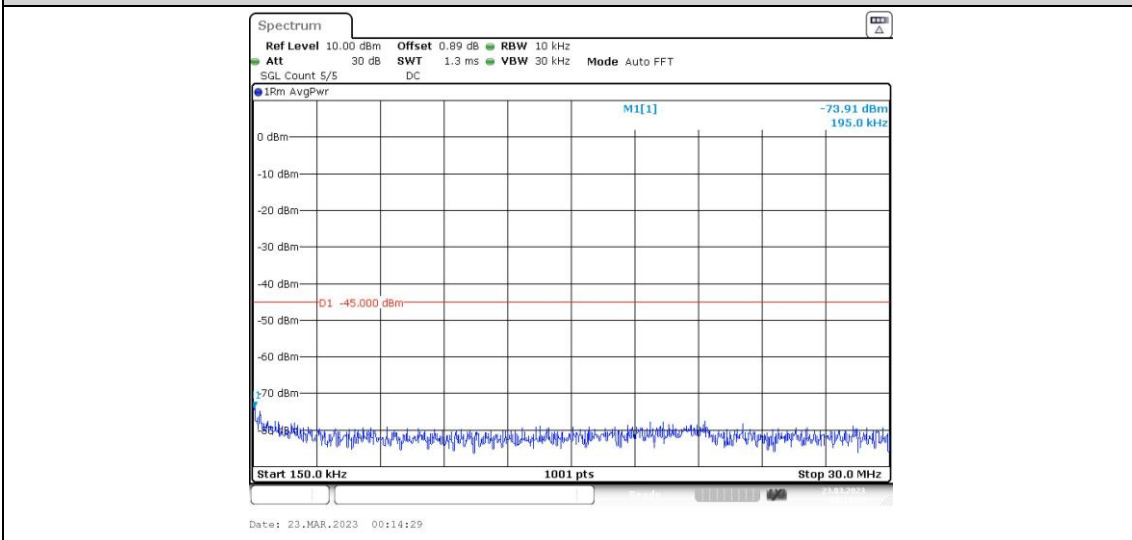

41-41-15MHz-15MHz-QPSK-QPSK-40545-40695-1RB#0-0RB#0-30~1000MHz