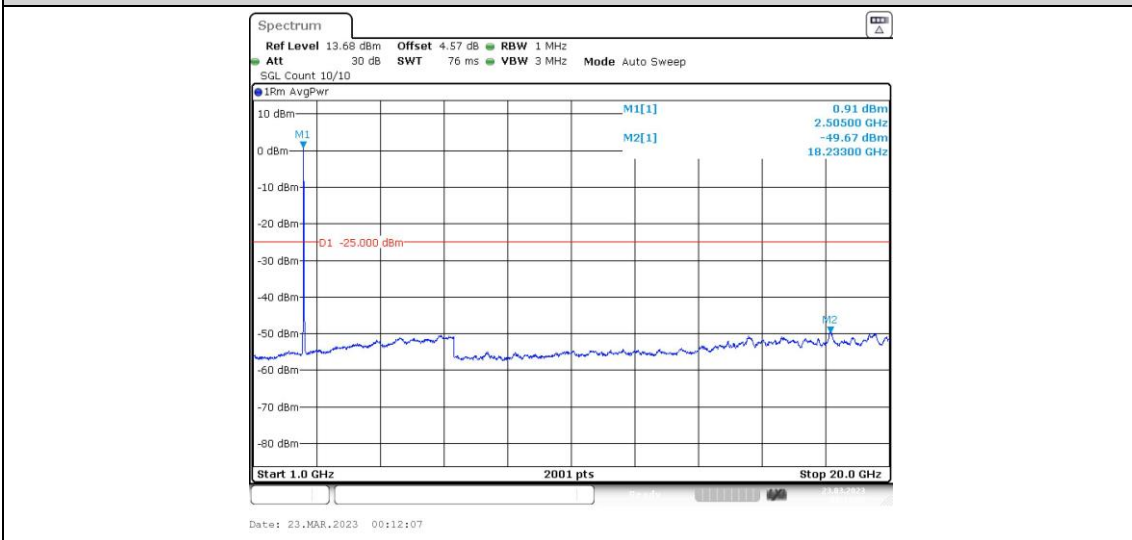

41-41-15MHz-15MHz-16QAM-16QAM-39725-39875-75RB#0-75RB#0-20000~27000MHz