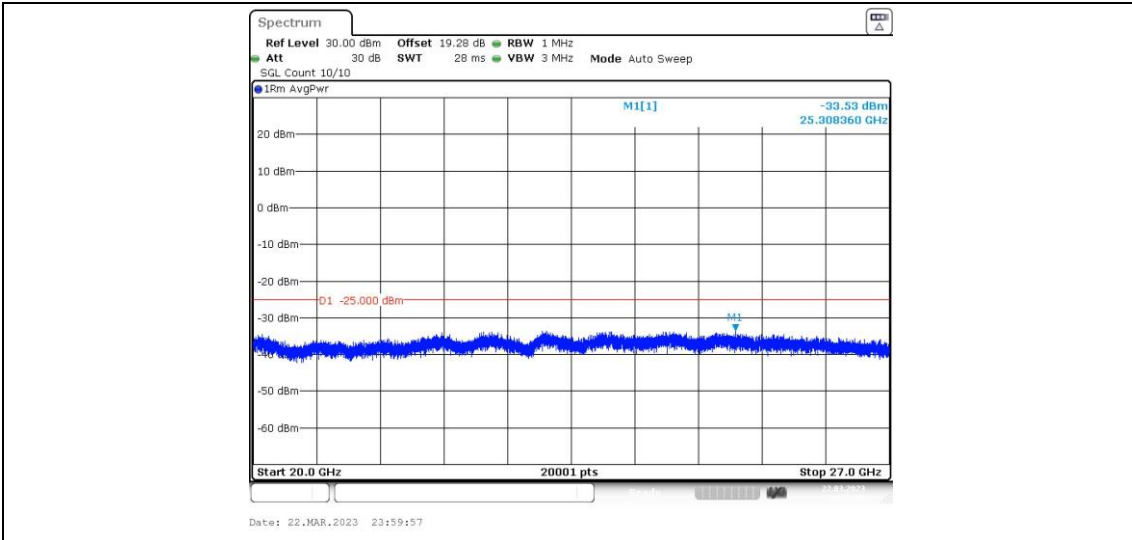

41-41-15MHz-15MHz-16QAM-16QAM-39725-39875-1RB#0-1RB#74-0.009~0.15MHz