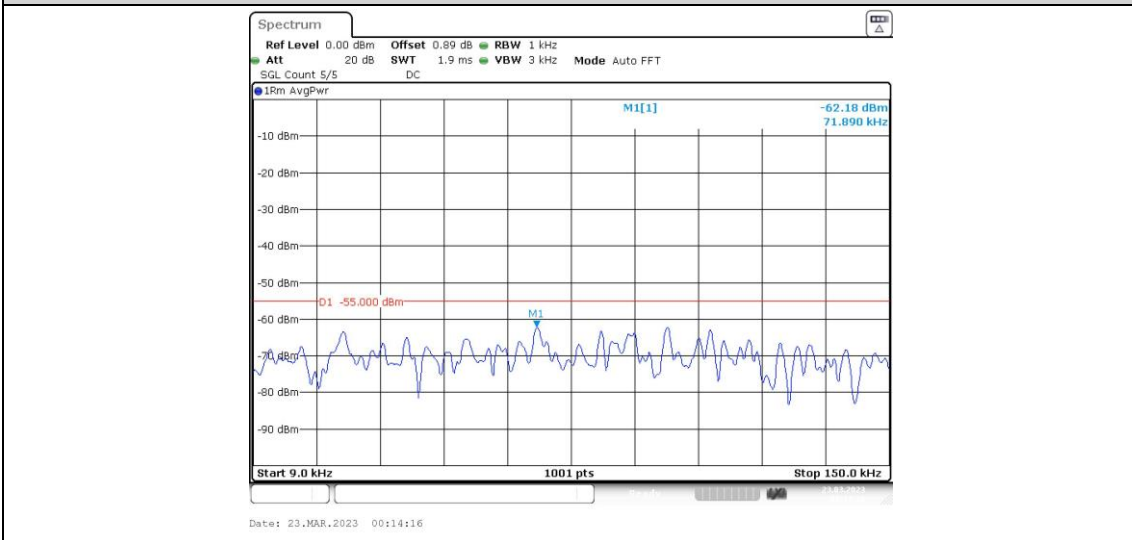

41-41-15MHz-15MHz-QPSK-QPSK-40545-40695-1RB#0-0RB#0-0.15~30MHz