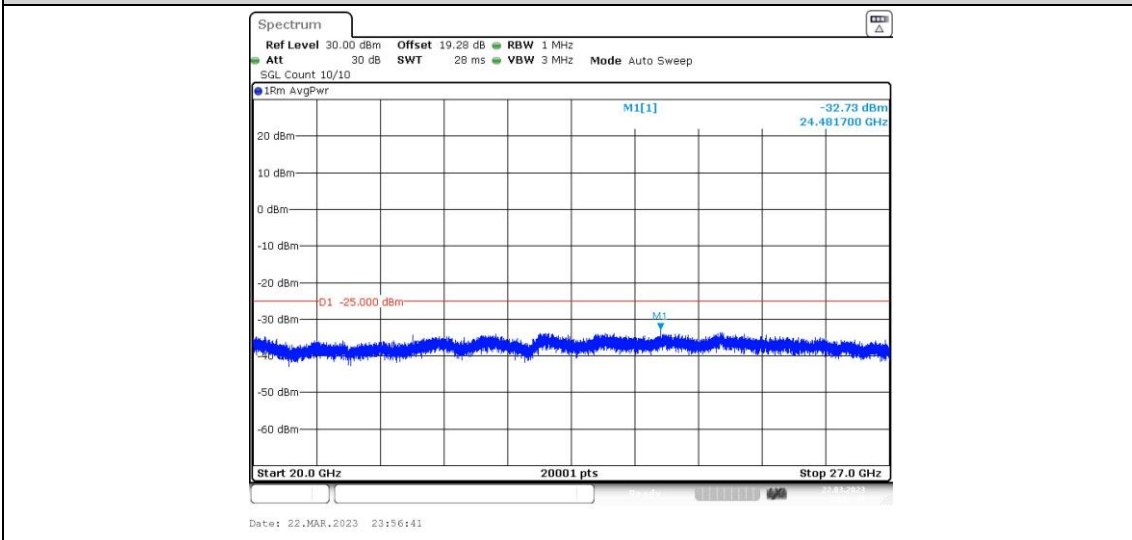

41-41-15MHz-15MHz-QPSK-QPSK-39725-39875-1RB#0-0RB#0-0.009~0.15MHz