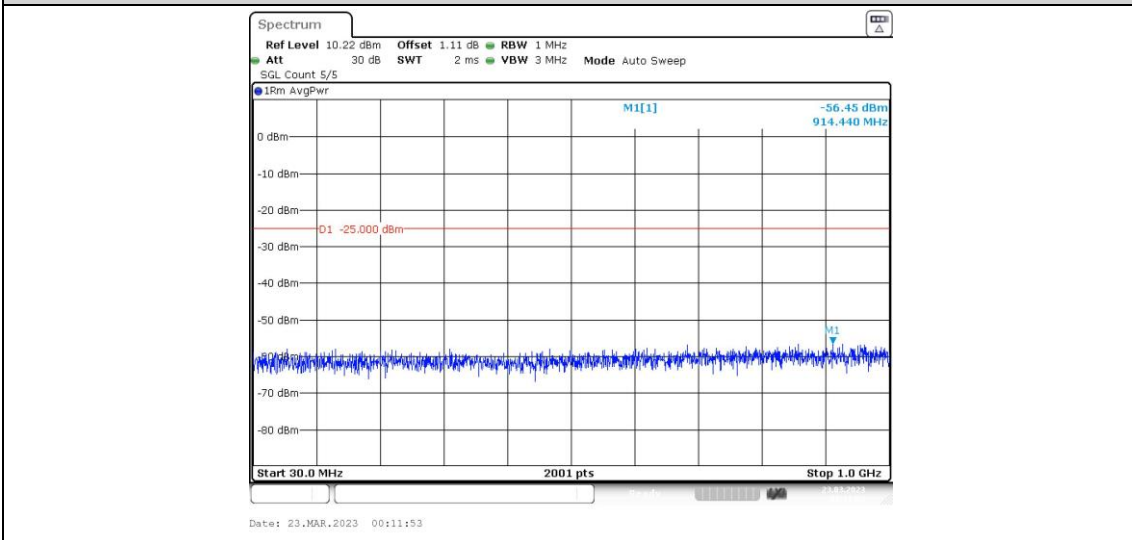

41-41-15MHz-15MHz-16QAM-16QAM-39725-39875-75RB#0-75RB#0-1000~20000MHz