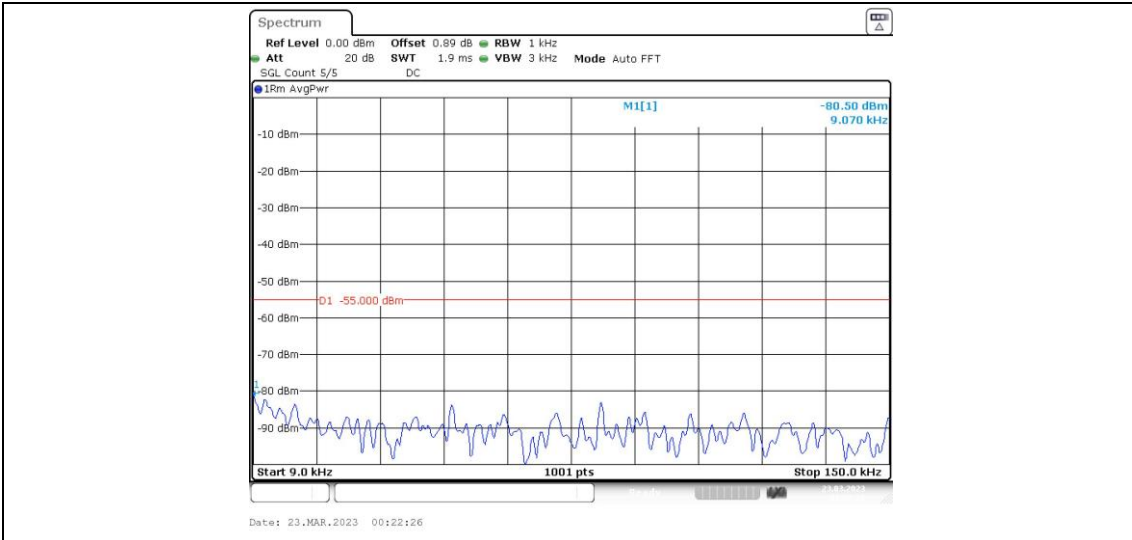

41-41-15MHz-15MHz-QPSK-QPSK-40545-40695-1RB#0-1RB#74-0.15~30MHz