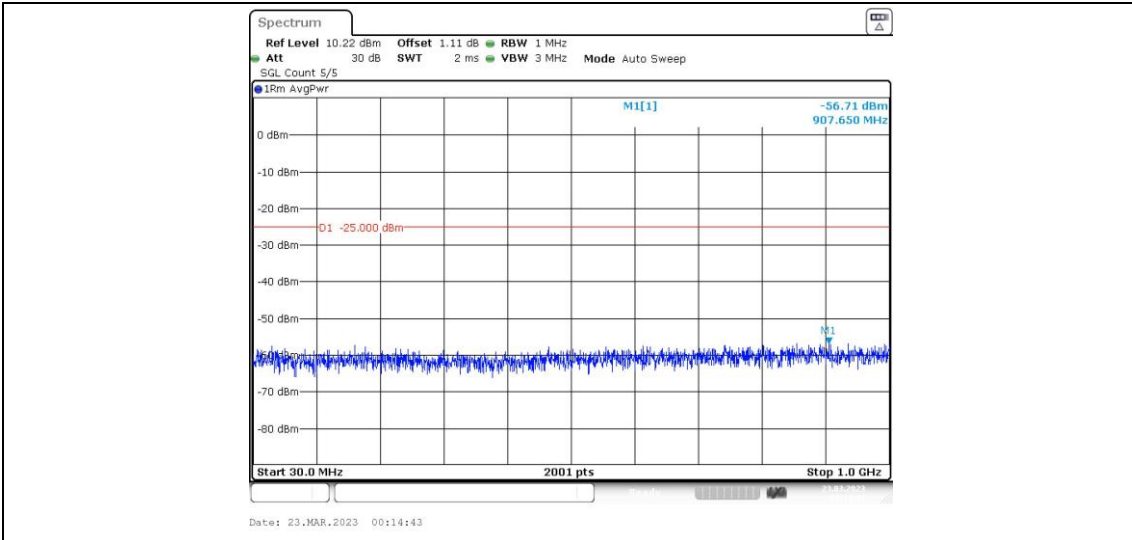

41-41-15MHz-15MHz-QPSK-QPSK-40545-40695-1RB#0-0RB#0-0.009~0.15MHz

41-41-15MHz-15MHz-QPSK-QPSK-40545-40695-1RB#0-0RB#0-0.15~30MHz

41-41-15MHz-15MHz-QPSK-QPSK-40545-40695-1RB#0-0RB#0-30~1000MHz

41-41-15MHz-15MHz-QPSK-QPSK-40545-40695-1RB#0-0RB#0-1000~20000MHz