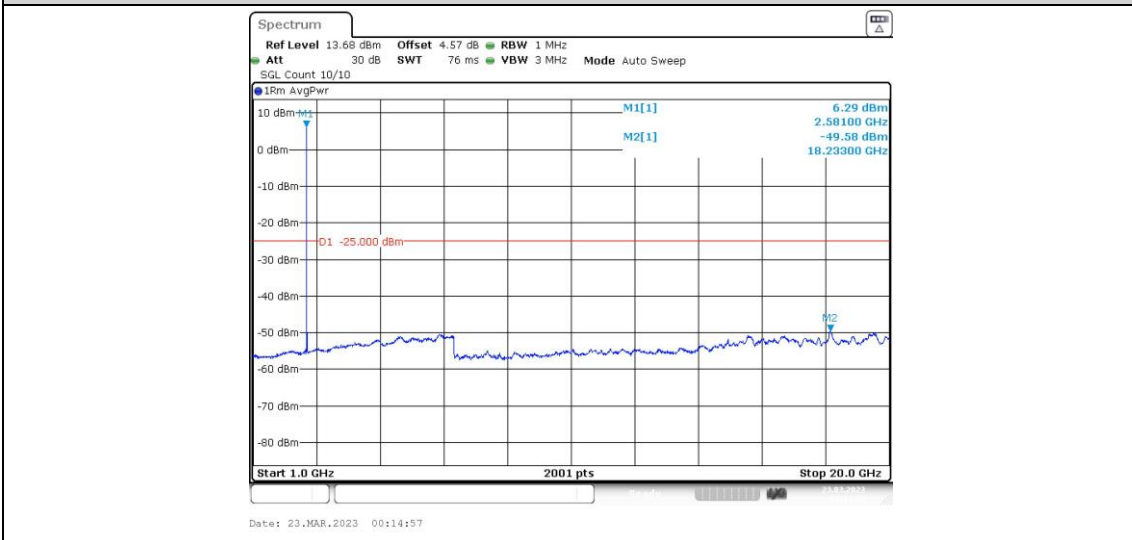

41-41-15MHz-15MHz-QPSK-QPSK-40545-40695-1RB#0-0RB#0-0.009~0.15MHz

41-41-15MHz-15MHz-QPSK-QPSK-40545-40695-1RB#0-0RB#0-0.15~30MHz

41-41-15MHz-15MHz-QPSK-QPSK-40545-40695-1RB#0-0RB#0-30~1000MHz

41-41-15MHz-15MHz-QPSK-QPSK-40545-40695-1RB#0-0RB#0-1000~20000MHz