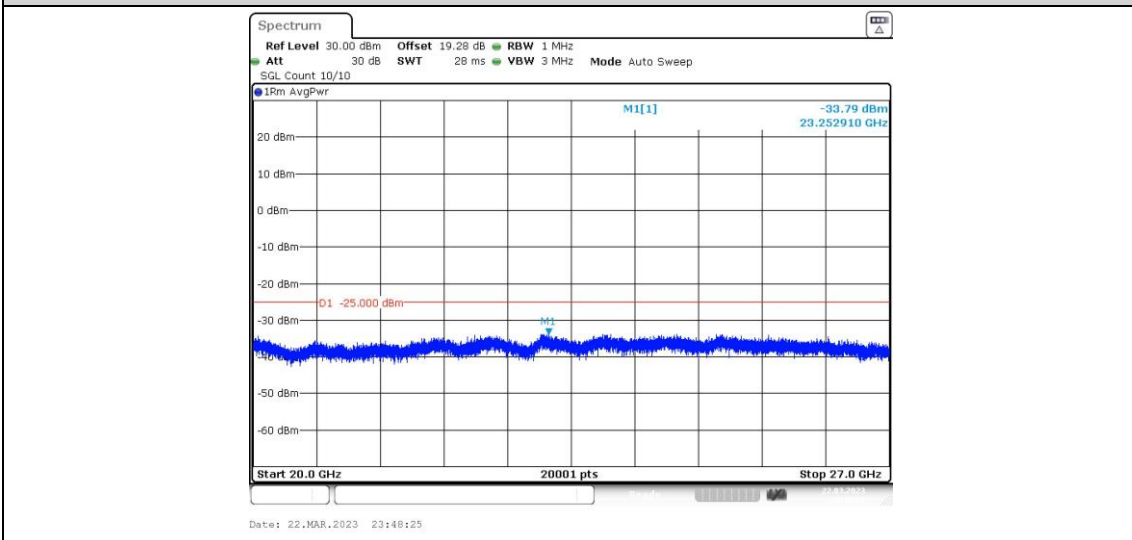

41-41-15MHz-10MHz-64QAM-64QAM-41417-41537-75RB#0-50RB#0-0.009~0.15MHz