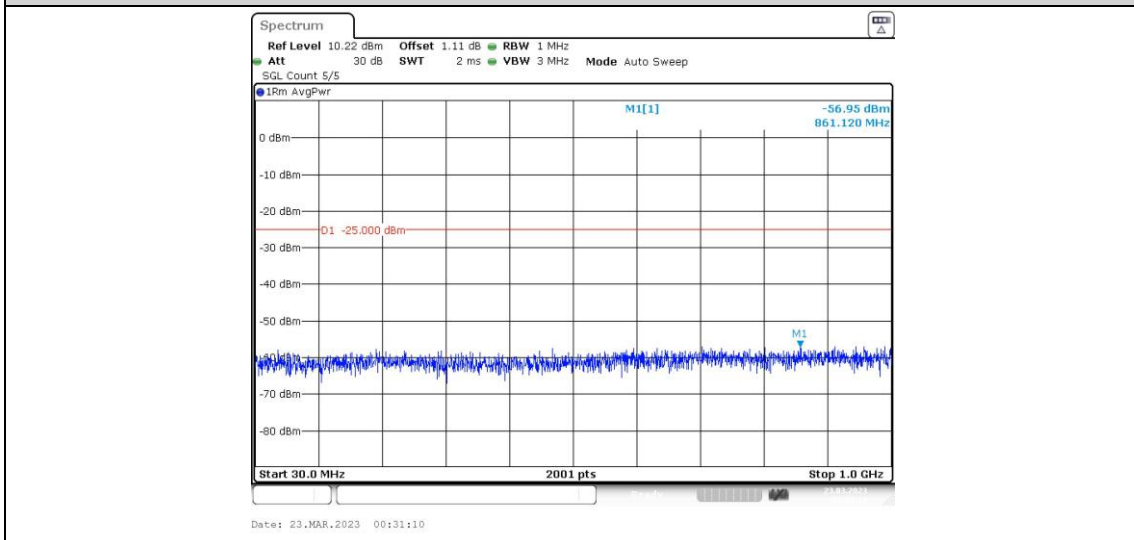

41-41-15MHz-15MHz-QPSK-QPSK-41365-41515-1RB#0-0RB#0-30~1000MHz

41-41-15MHz-15MHz-QPSK-QPSK-41365-41515-1RB#0-0RB#0-1000~20000MHz