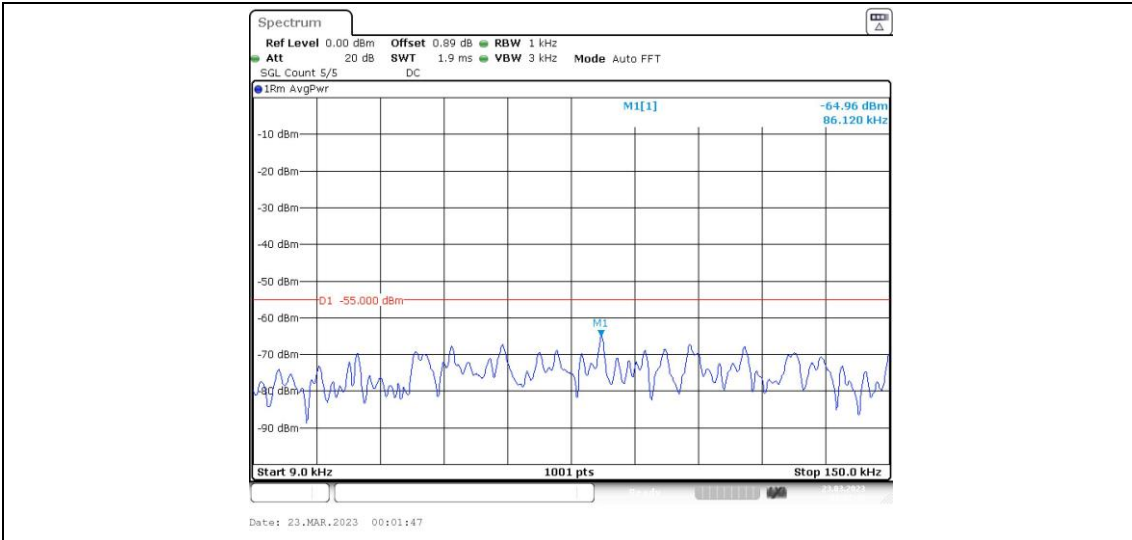

41-41-15MHz-15MHz-QPSK-QPSK-39725-39875-1RB#74-0RB#0-0.15~30MHz