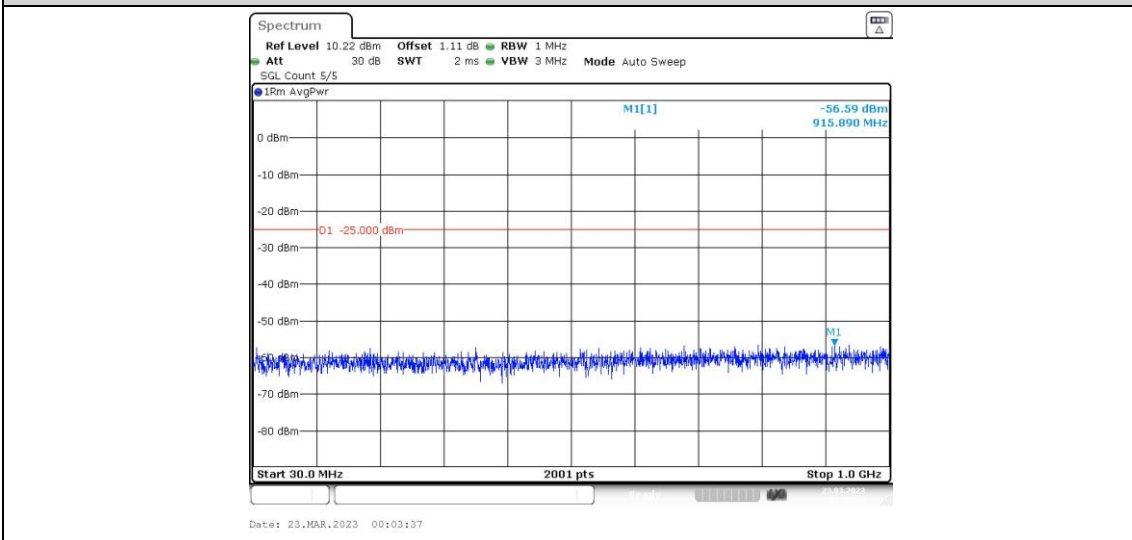

41-41-15MHz-15MHz-16QAM-16QAM-39725-39875-1RB#74-0RB#0-0.009~0.15MHz

41-41-15MHz-15MHz-16QAM-16QAM-39725-39875-1RB#74-0RB#0-0.15~30MHz

41-41-15MHz-15MHz-16QAM-16QAM-39725-39875-1RB#74-0RB#0-30~1000MHz

41-41-15MHz-15MHz-16QAM-16QAM-39725-39875-1RB#74-0RB#0-1000~20000MHz