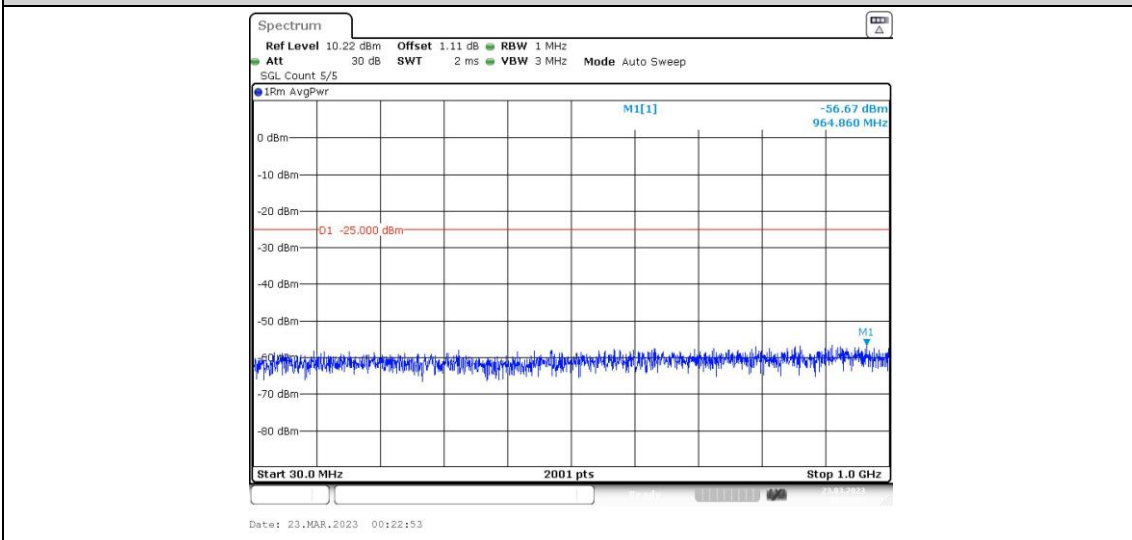

41-41-15MHz-15MHz-QPSK-QPSK-40545-40695-1RB#0-0RB#0-20000~27000MHz

41-41-15MHz-15MHz-QPSK-QPSK-40545-40695-1RB#0-1RB#74-0.009~0.15MHz

41-41-15MHz-15MHz-QPSK-QPSK-40545-40695-1RB#0-1RB#74-0.15~30MHz

41-41-15MHz-15MHz-QPSK-QPSK-40545-40695-1RB#0-1RB#74-30~1000MHz