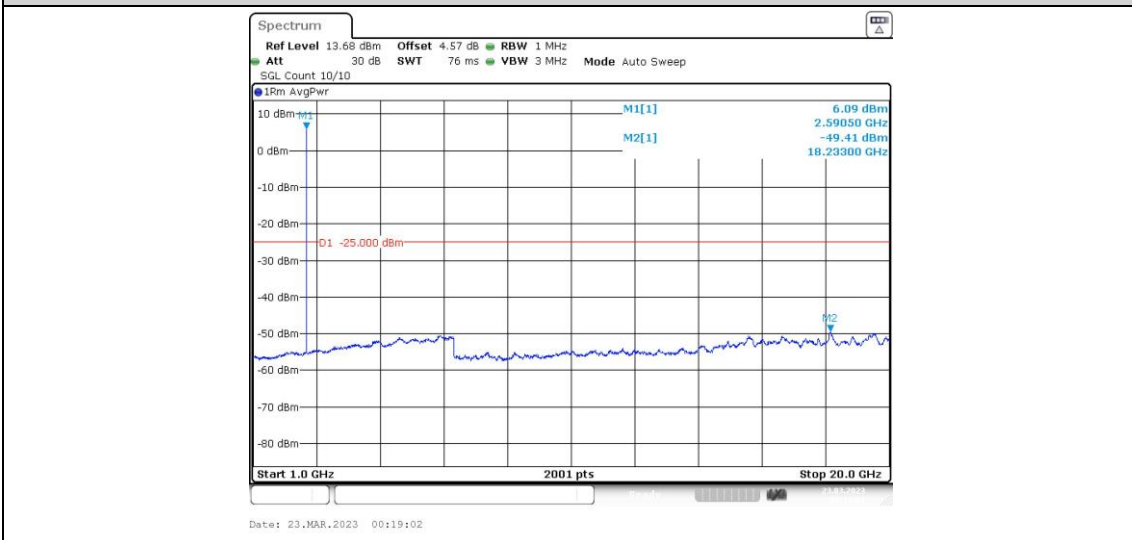

41-41-15MHz-15MHz-QPSK-QPSK-40545-40695-1RB#74-0RB#0-20000~27000MHz