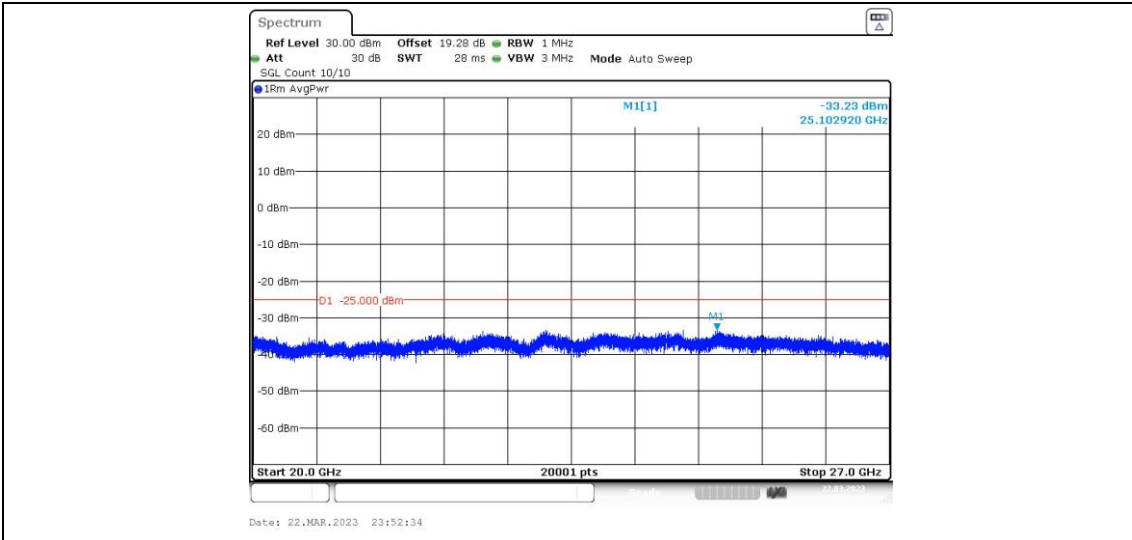

41-41-15MHz-10MHz-64QAM-64QAM-41417-41537-1RB#74-0RB#0-0.009~0.15MHz