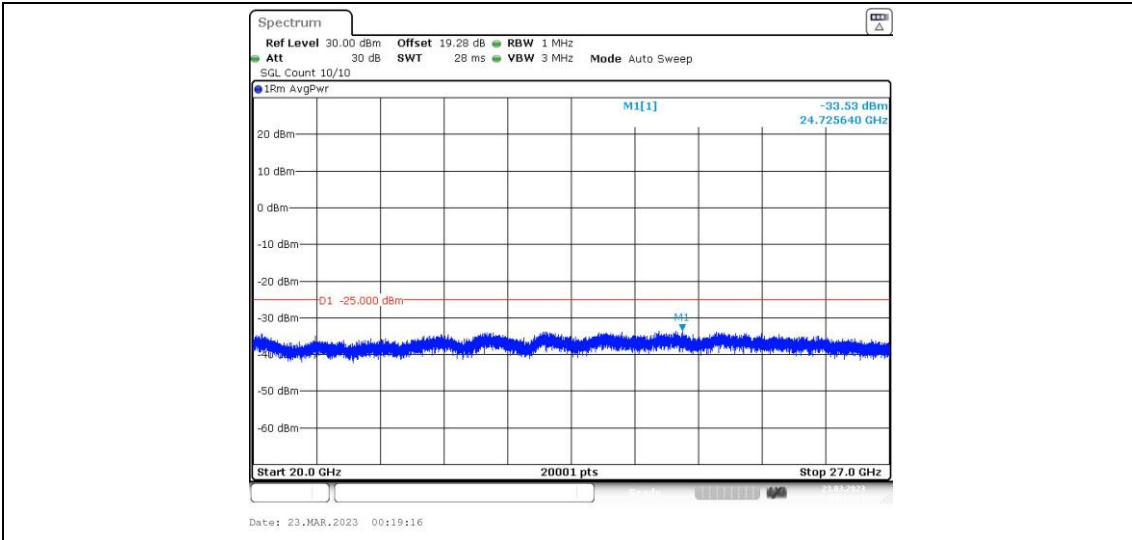

41-41-15MHz-15MHz-QPSK-QPSK-40545-40695-75RB#0-75RB#0-0.009~0.15MHz