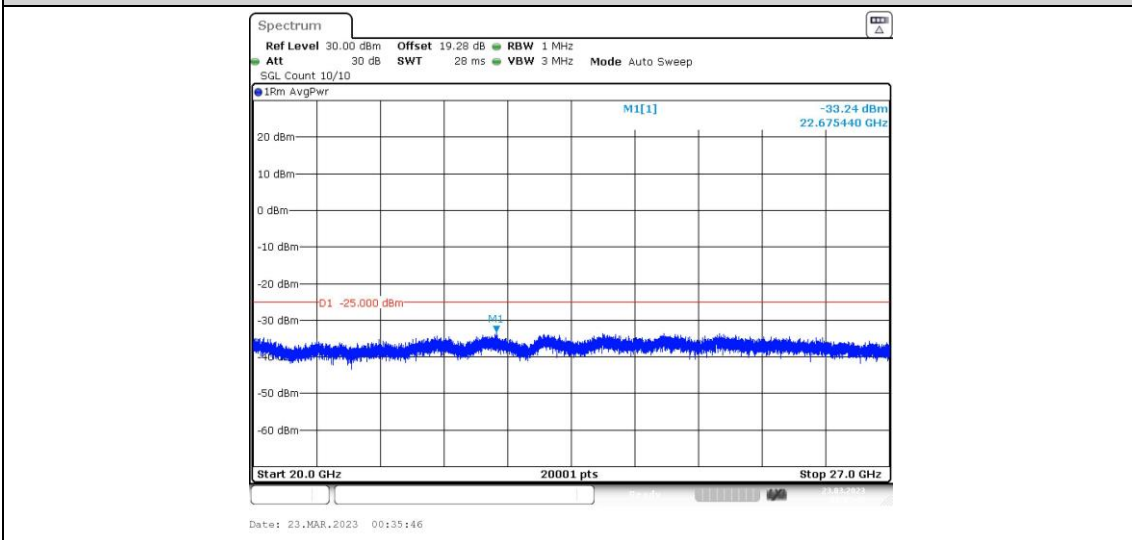

41-41-15MHz-15MHz-QPSK-QPSK-41365-41515-75RB#0-75RB#0-0.009~0.15MHz