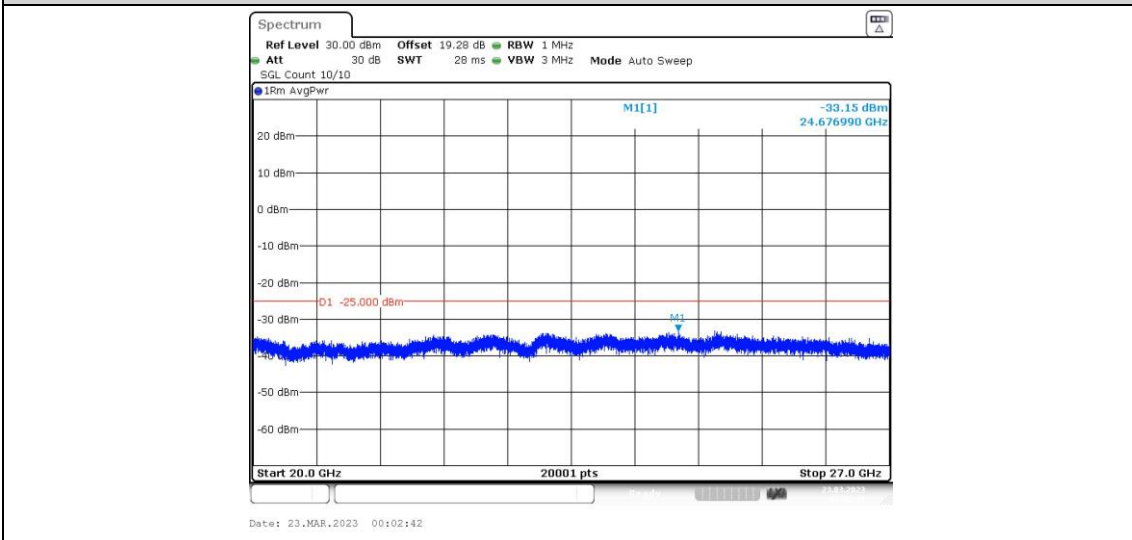

41-41-15MHz-15MHz-QPSK-QPSK-39725-39875-75RB#0-75RB#0-0.009~0.15MHz