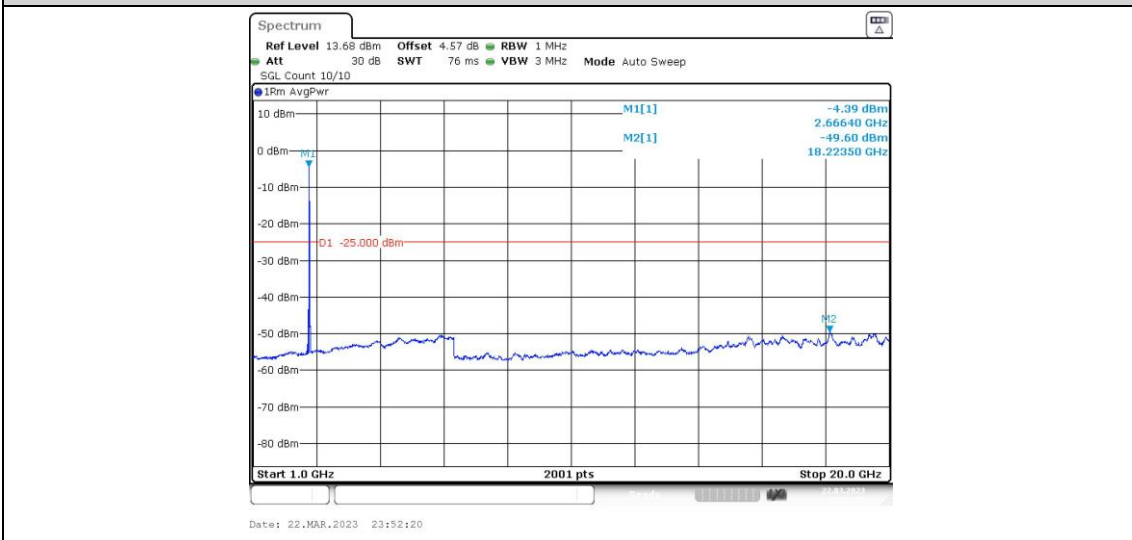

41-41-15MHz-10MHz-64QAM-64QAM-41417-41537-1RB#0-1RB#49-0.009~0.15MHz

41-41-15MHz-10MHz-64QAM-64QAM-41417-41537-1RB#0-1RB#49-0.15~30MHz

41-41-15MHz-10MHz-64QAM-64QAM-41417-41537-1RB#0-1RB#49-30~1000MHz

41-41-15MHz-10MHz-64QAM-64QAM-41417-41537-1RB#0-1RB#49-1000~20000MHz