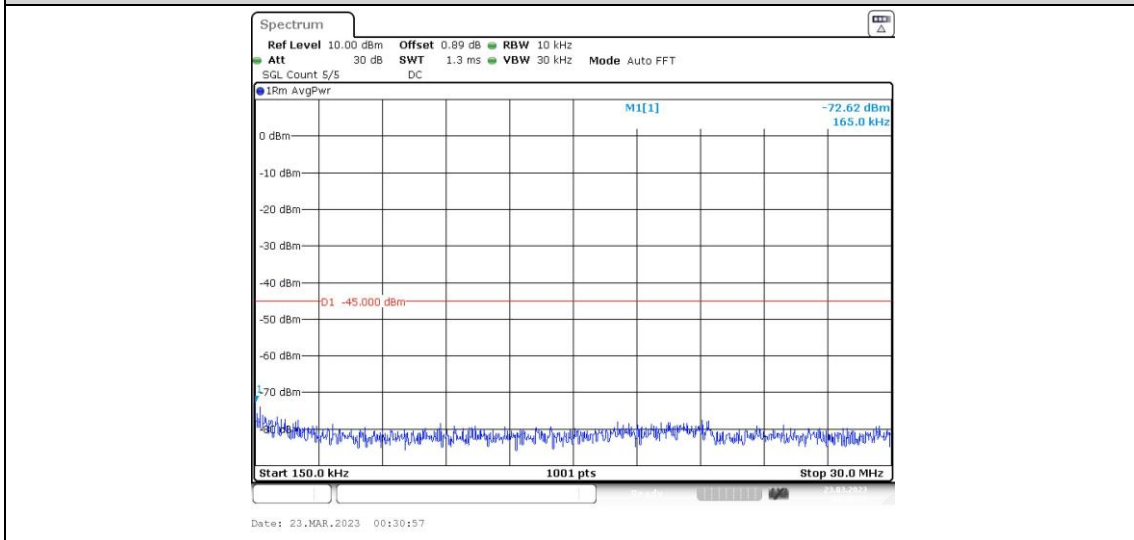

41-41-15MHz-15MHz-QPSK-QPSK-41365-41515-1RB#0-0RB#0-0.15~30MHz