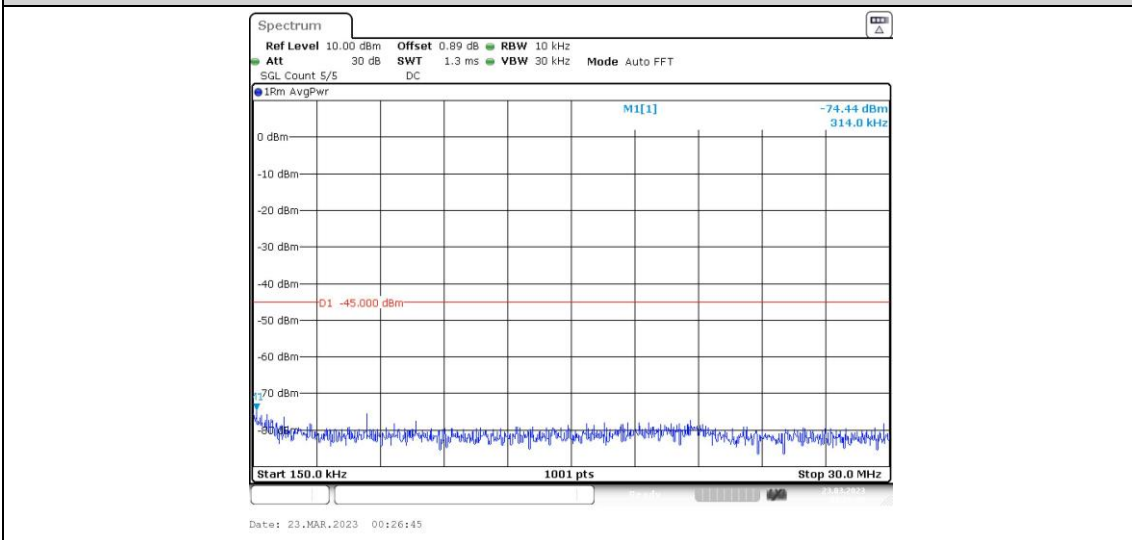

41-41-15MHz-15MHz-QPSK-QPSK-40545-40695-75RB#0-75RB#0-30~1000MHz