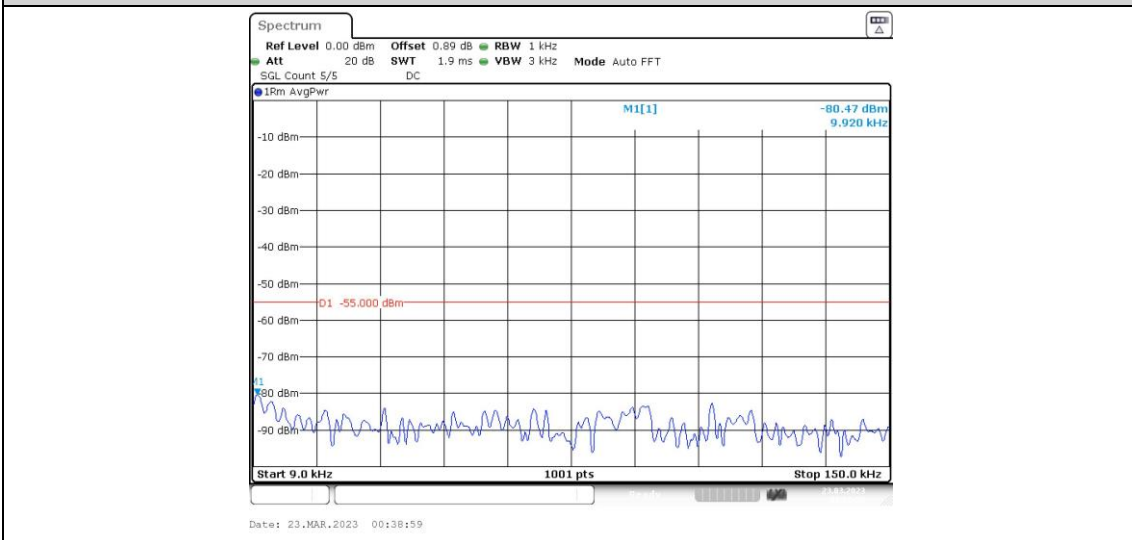

41-41-15MHz-15MHz-QPSK-QPSK-41365-41515-1RB#0-1RB#74-0.15~30MHz