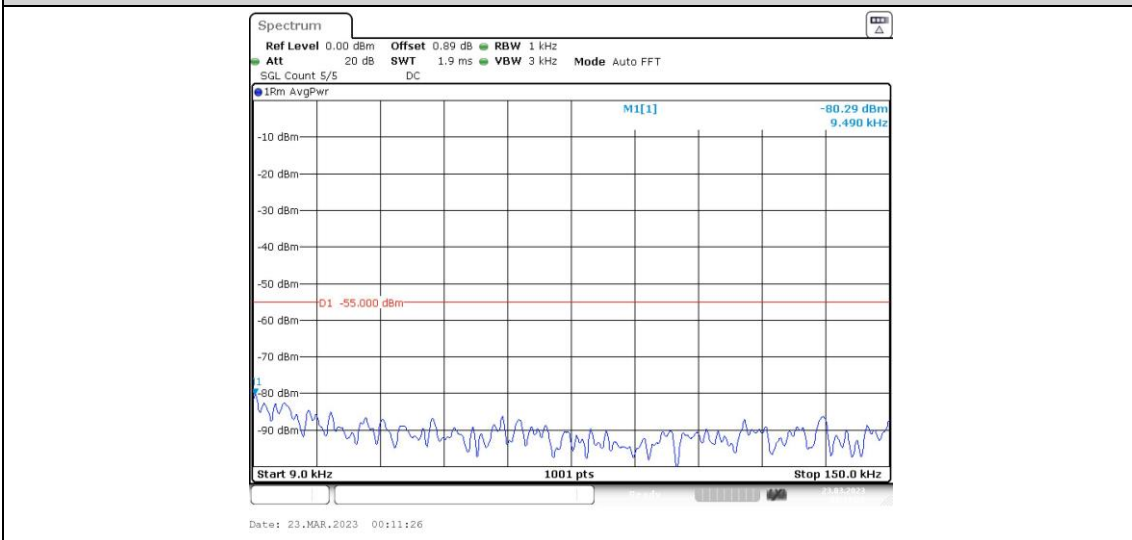

41-41-15MHz-15MHz-16QAM-16QAM-39725-39875-75RB#0-75RB#0-0.15~30MHz