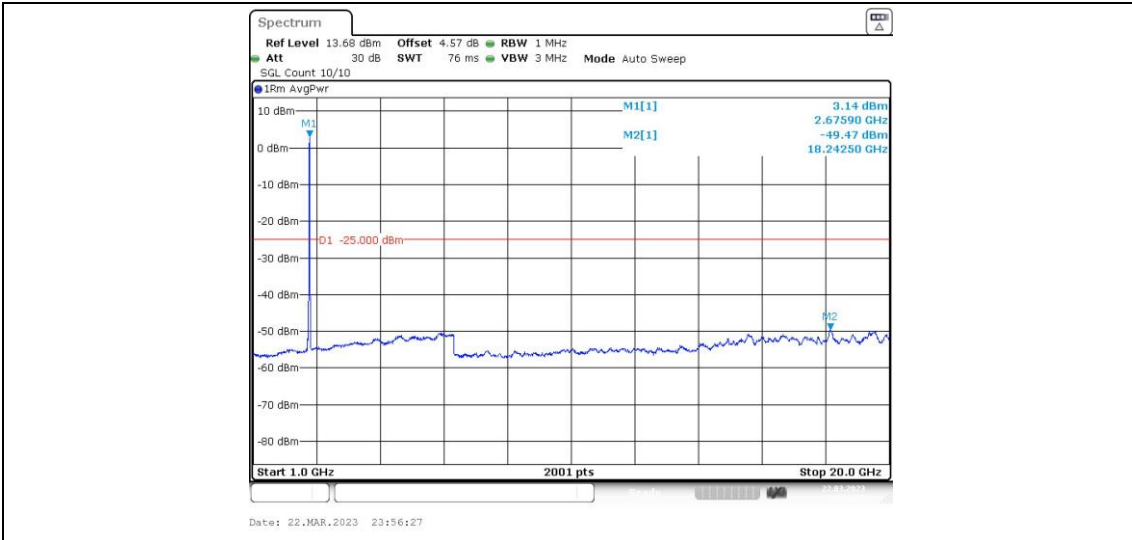

41-41-15MHz-10MHz-64QAM-64QAM-41417-41537-75RB#0-50RB#0-20000~27000MHz