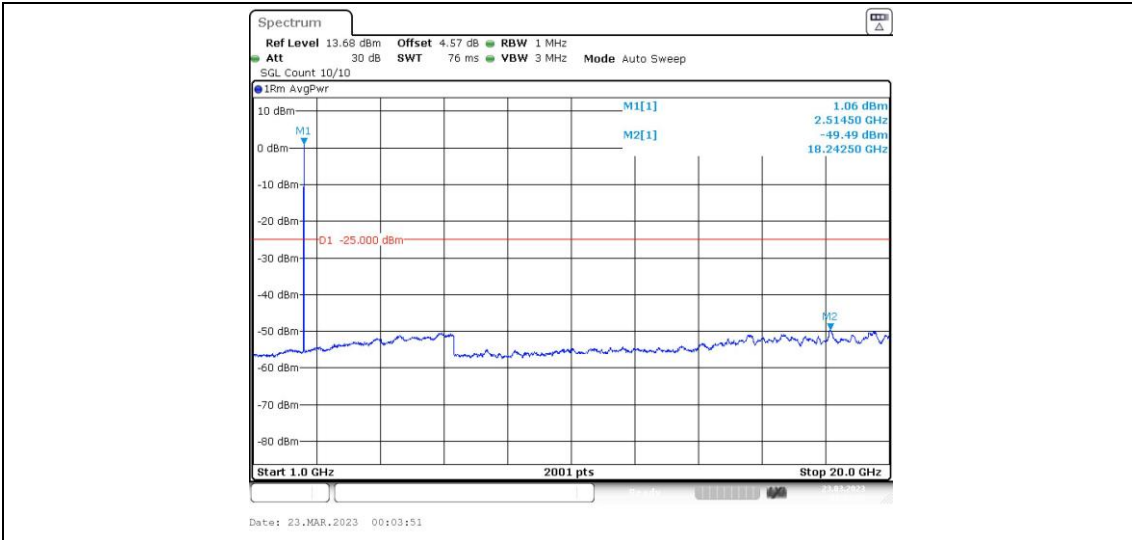

41-41-15MHz-15MHz-16QAM-16QAM-39725-39875-1RB#74-0RB#0-0.009~0.15MHz

41-41-15MHz-15MHz-16QAM-16QAM-39725-39875-1RB#74-0RB#0-0.15~30MHz

41-41-15MHz-15MHz-16QAM-16QAM-39725-39875-1RB#74-0RB#0-30~1000MHz

41-41-15MHz-15MHz-16QAM-16QAM-39725-39875-1RB#74-0RB#0-1000~20000MHz