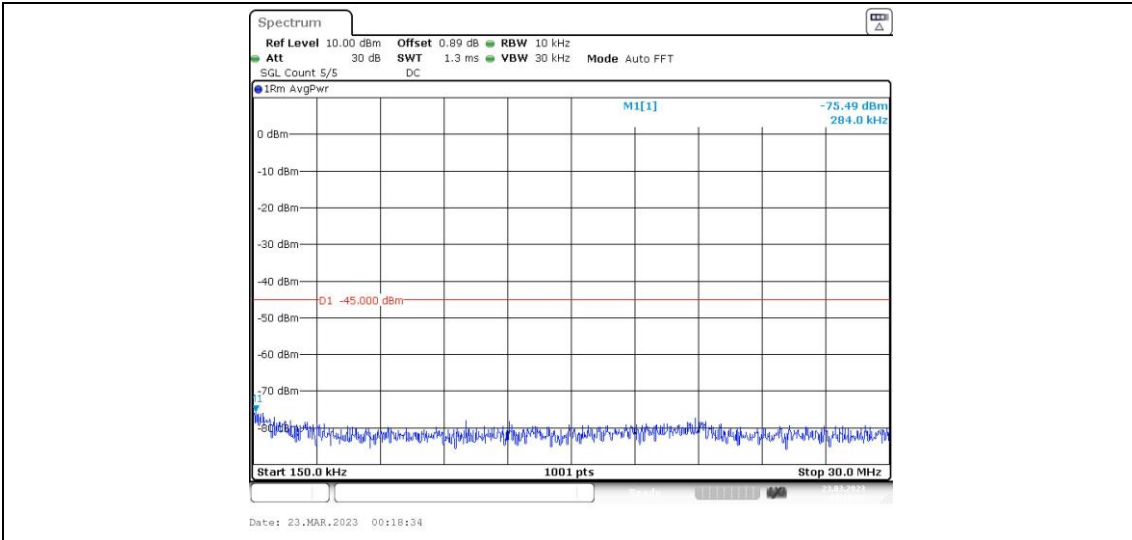

41-41-15MHz-15MHz-QPSK-QPSK-40545-40695-1RB#0-1RB#74-1000~20000MHz

41-41-15MHz-15MHz-QPSK-QPSK-40545-40695-1RB#0-1RB#74-20000~27000MHz

41-41-15MHz-15MHz-QPSK-QPSK-40545-40695-1RB#74-0RB#0-0.009~0.15MHz

41-41-15MHz-15MHz-QPSK-QPSK-40545-40695-1RB#74-0RB#0-0.15~30MHz