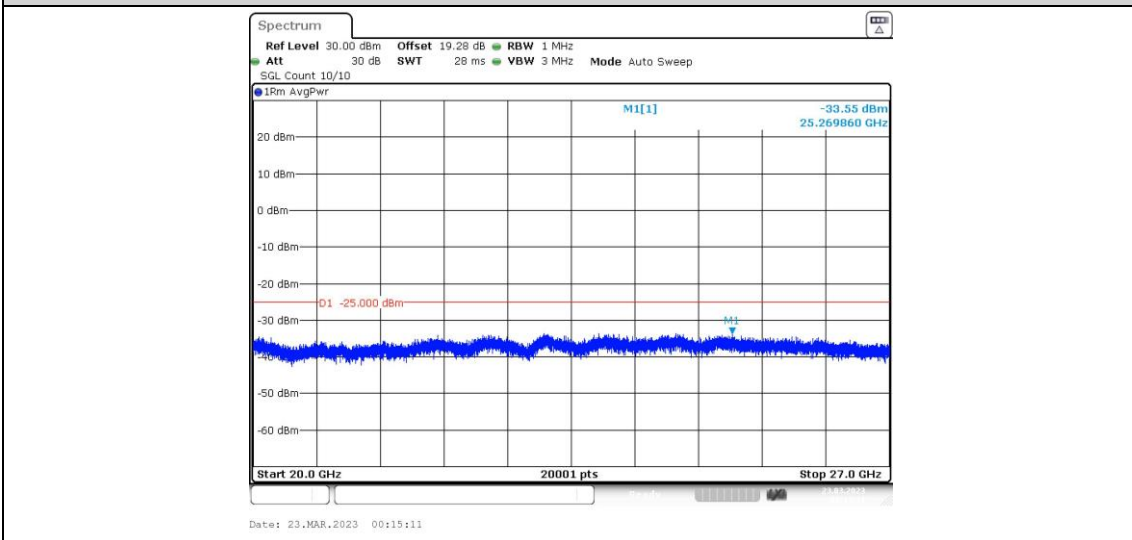

41-41-15MHz-15MHz-QPSK-QPSK-40545-40695-1RB#0-1RB#74-0.009~0.15MHz