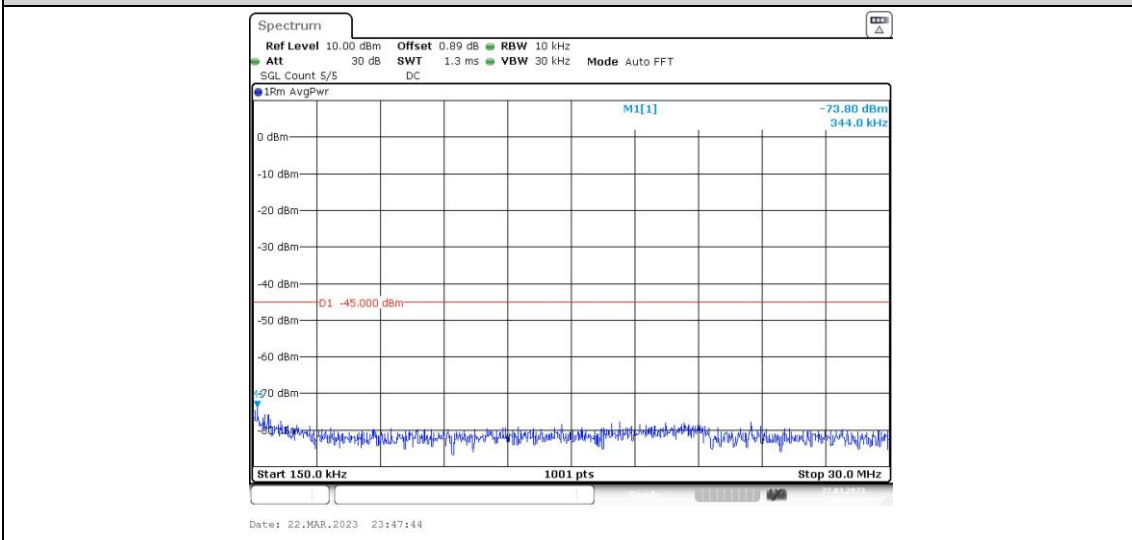

41-41-15MHz-10MHz-64QAM-64QAM-41417-41537-1RB#74-0RB#0-30~1000MHz