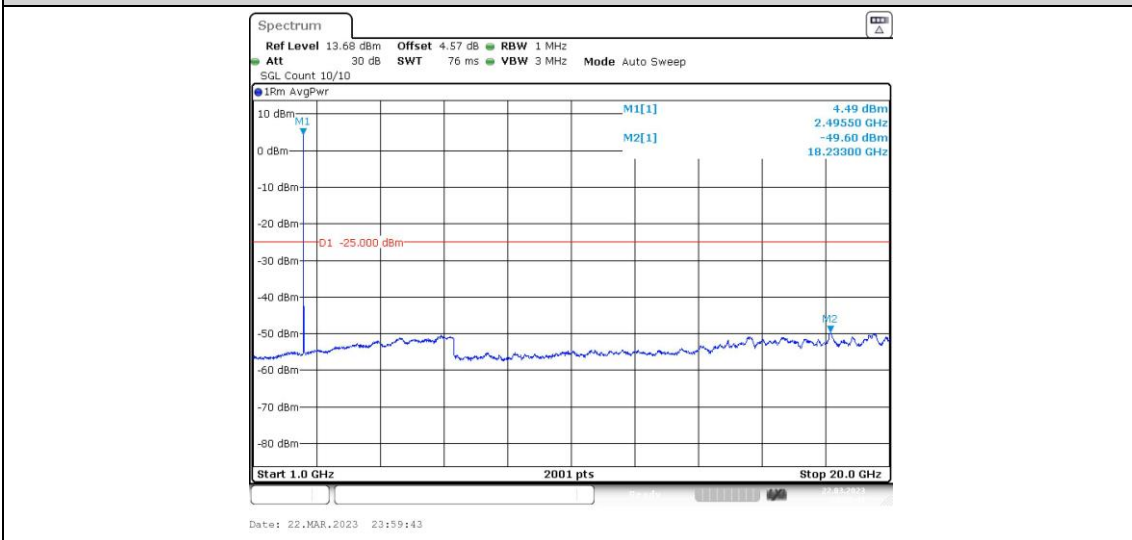

41-41-15MHz-15MHz-16QAM-16QAM-39725-39875-1RB#0-0RB#0-0.009~0.15MHz

41-41-15MHz-15MHz-16QAM-16QAM-39725-39875-1RB#0-0RB#0-0.15~30MHz

41-41-15MHz-15MHz-16QAM-16QAM-39725-39875-1RB#0-0RB#0-30~1000MHz

41-41-15MHz-15MHz-16QAM-16QAM-39725-39875-1RB#0-0RB#0-1000~20000MHz