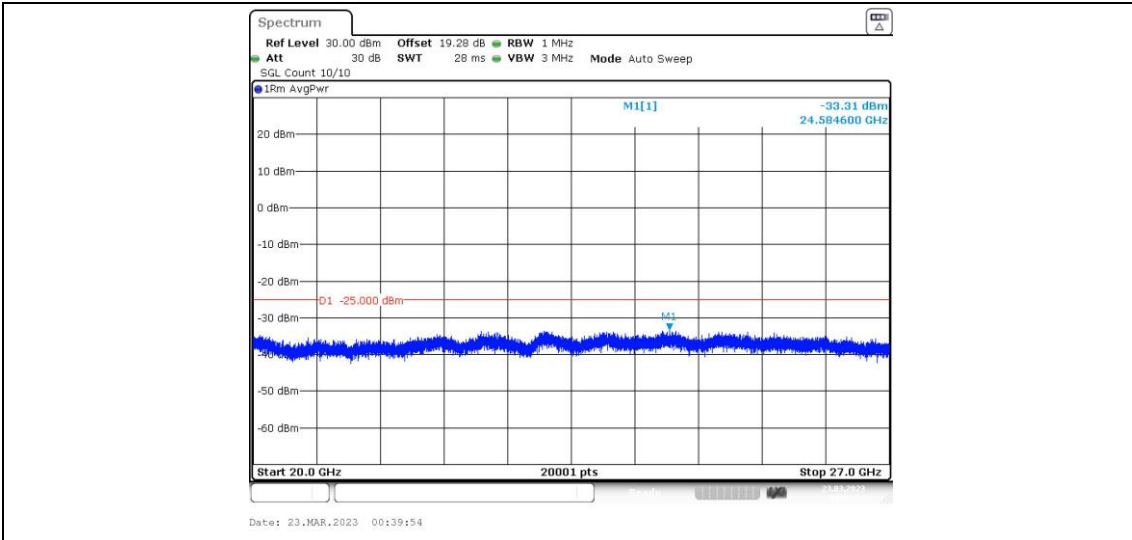

41-41-15MHz-15MHz-QPSK-QPSK-41365-41515-1RB#74-0RB#0-0.009~0.15MHz