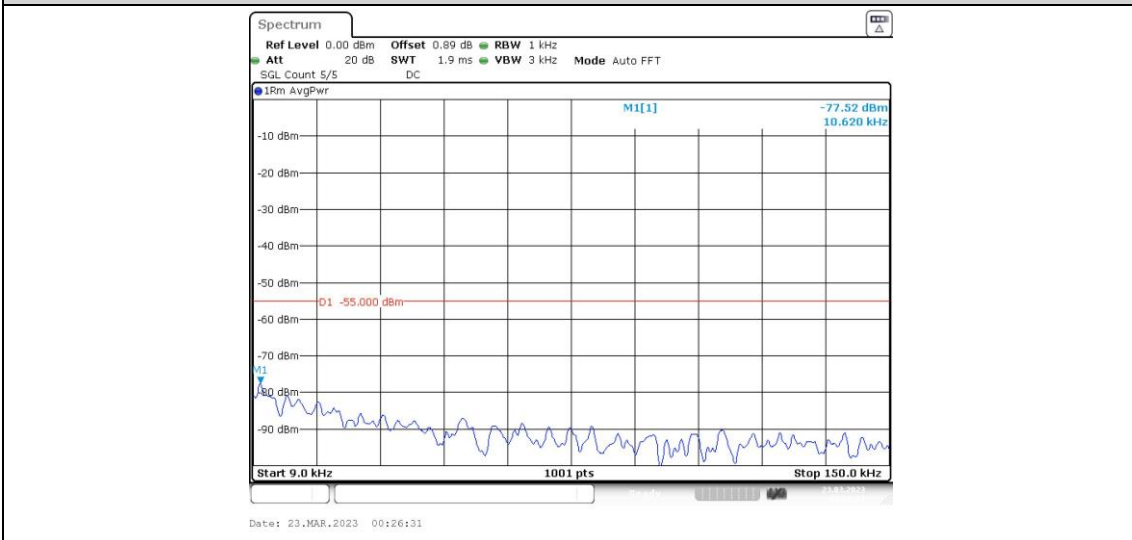

41-41-15MHz-15MHz-QPSK-QPSK-40545-40695-1RB#74-0RB#0-30~1000MHz

41-41-15MHz-15MHz-QPSK-QPSK-40545-40695-1RB#74-0RB#0-1000~20000MHz

41-41-15MHz-15MHz-QPSK-QPSK-40545-40695-1RB#74-0RB#0-20000~27000MHz

41-41-15MHz-15MHz-QPSK-QPSK-40545-40695-75RB#0-75RB#0-0.009~0.15MHz