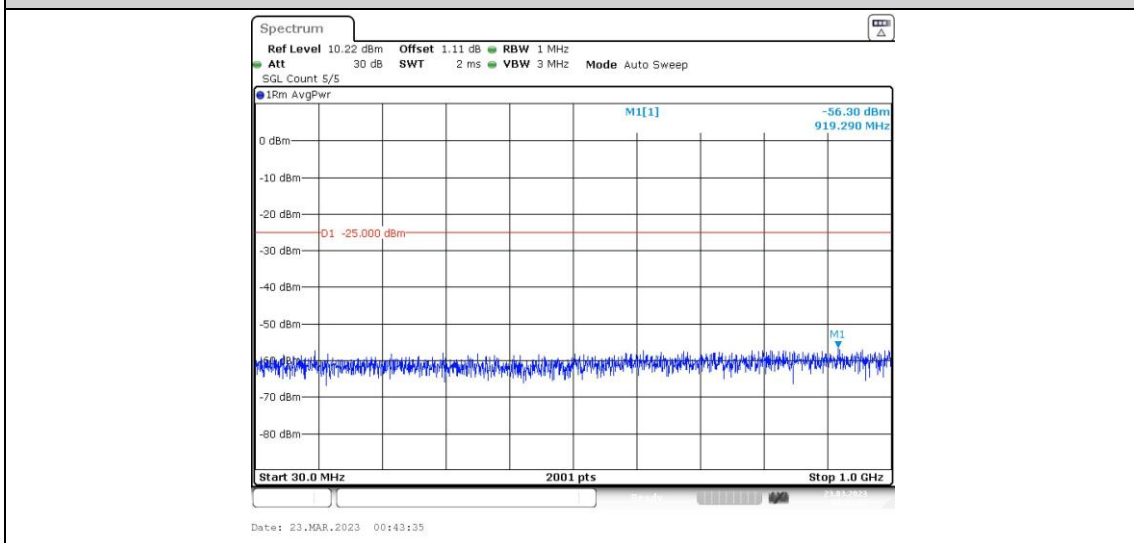

41-41-15MHz-15MHz-QPSK-QPSK-41365-41515-75RB#0-75RB#0-1000~20000MHz