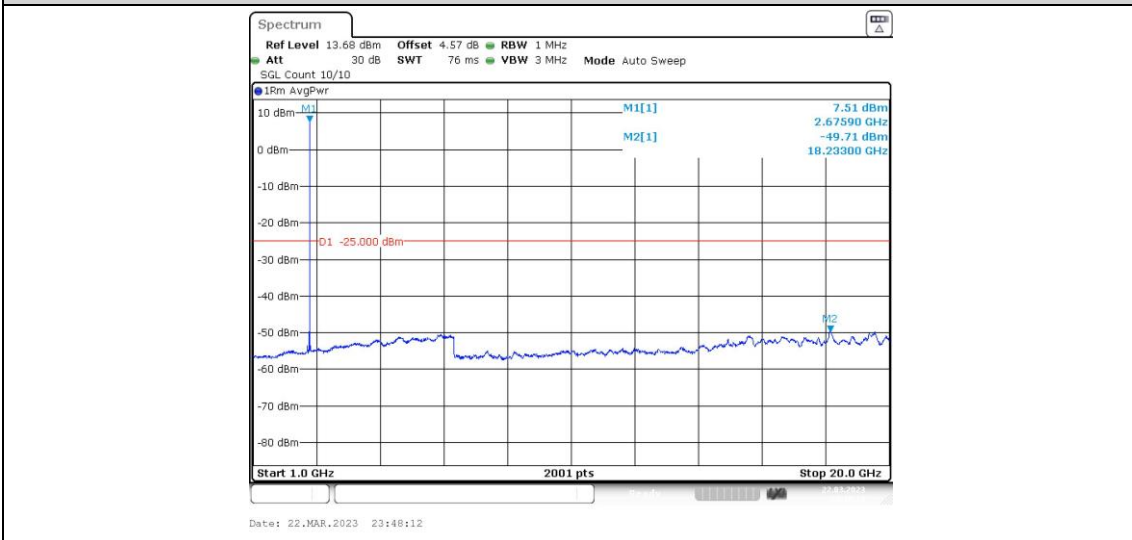

41-41-15MHz-10MHz-64QAM-64QAM-41417-41537-1RB#74-0RB#0-20000~27000MHz