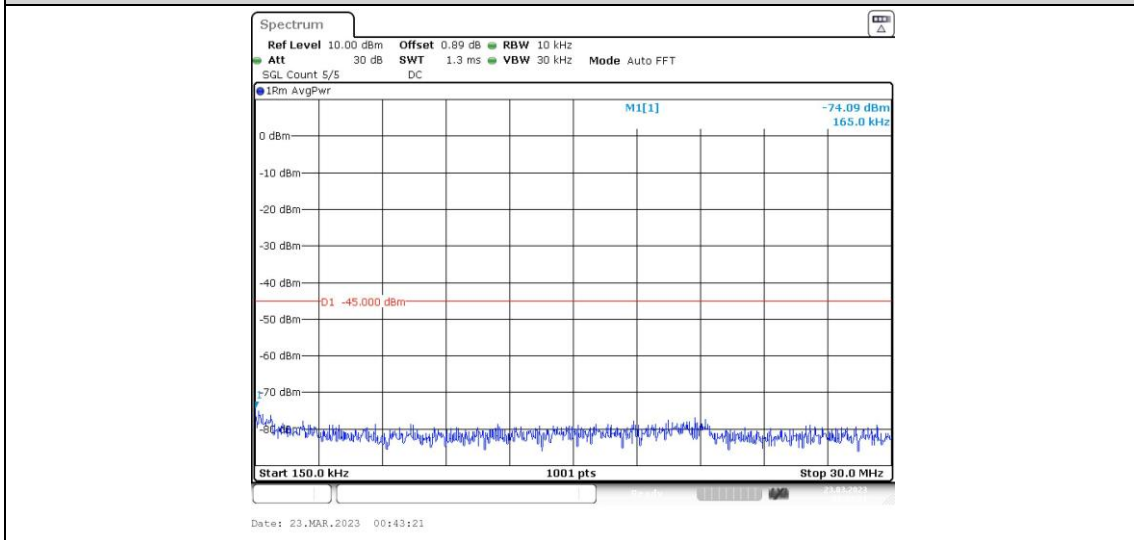

41-41-15MHz-15MHz-QPSK-QPSK-41365-41515-75RB#0-75RB#0-30~1000MHz