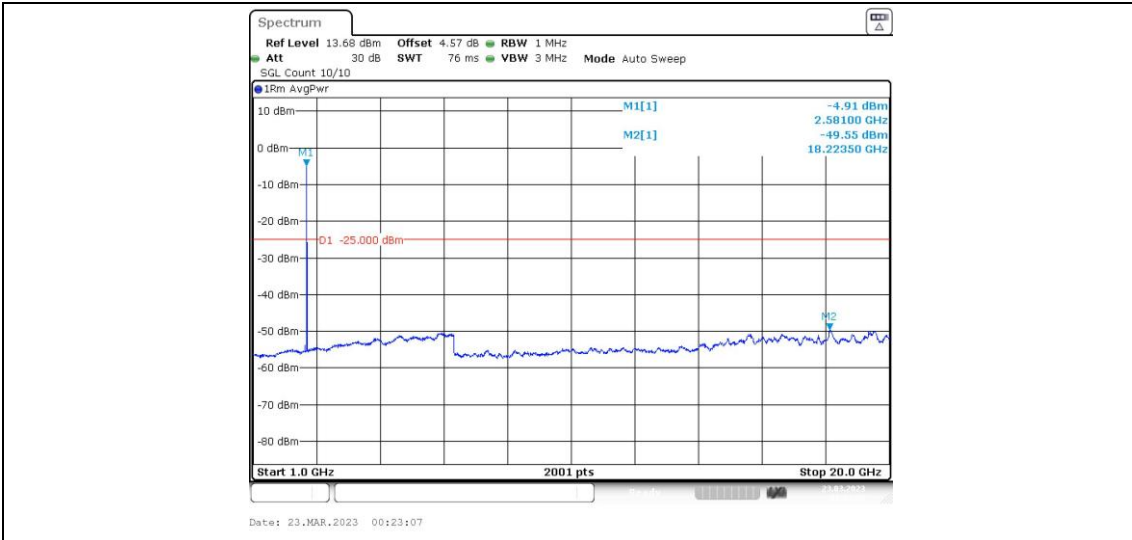

41-41-15MHz-15MHz-QPSK-QPSK-40545-40695-1RB#0-1RB#74-20000~27000MHz