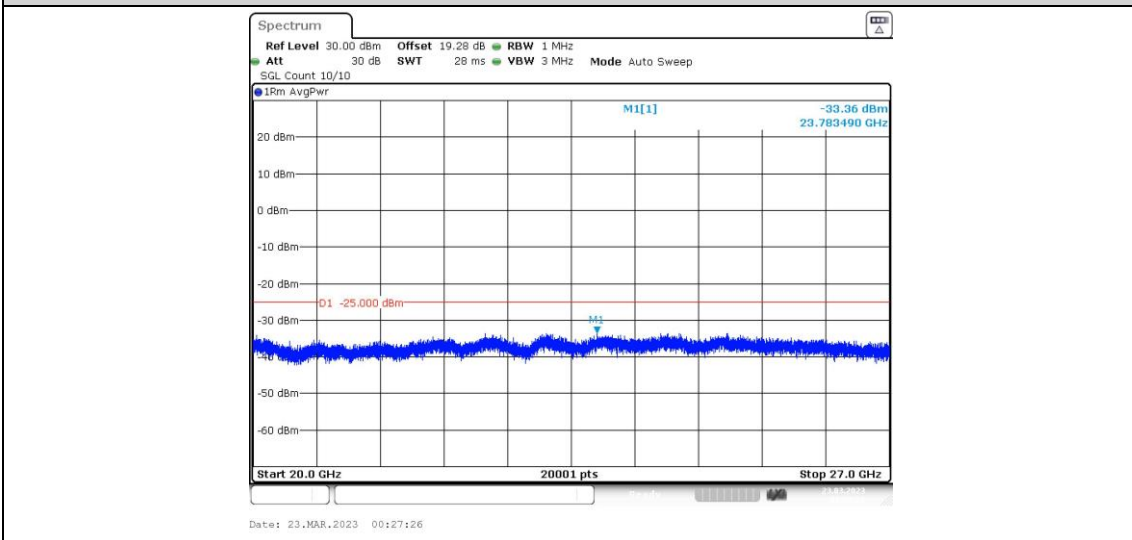

41-41-15MHz-15MHz-QPSK-QPSK-40545-40695-75RB#0-75RB#0-0.15~30MHz

41-41-15MHz-15MHz-QPSK-QPSK-40545-40695-75RB#0-75RB#0-30~1000MHz

41-41-15MHz-15MHz-QPSK-QPSK-40545-40695-75RB#0-75RB#0-1000~20000MHz

41-41-15MHz-15MHz-QPSK-QPSK-40545-40695-75RB#0-75RB#0-20000~27000MHz