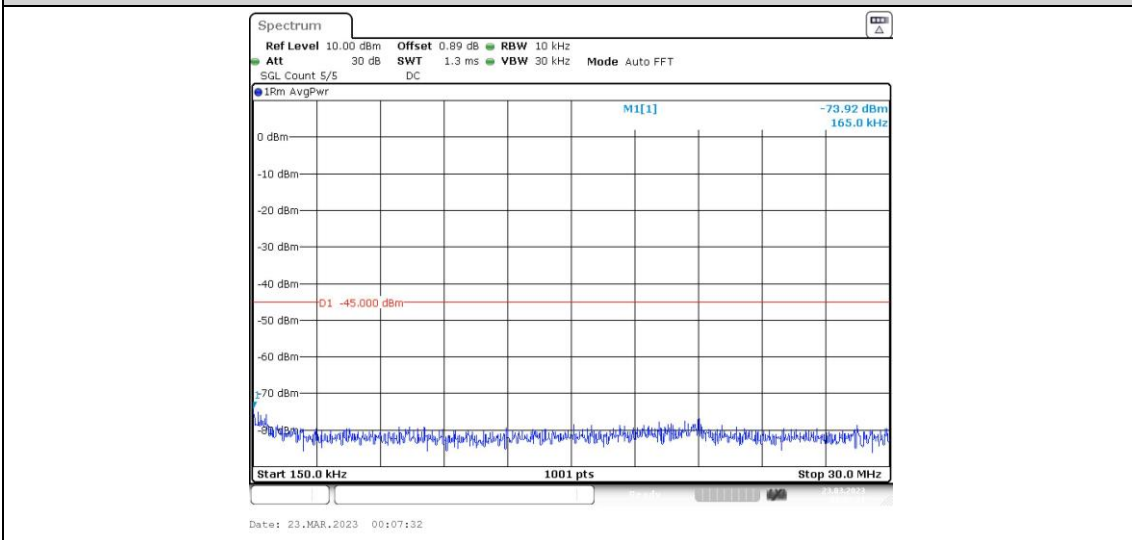

41-41-15MHz-15MHz-16QAM-16QAM-39725-39875-1RB#0-1RB#74-30~1000MHz