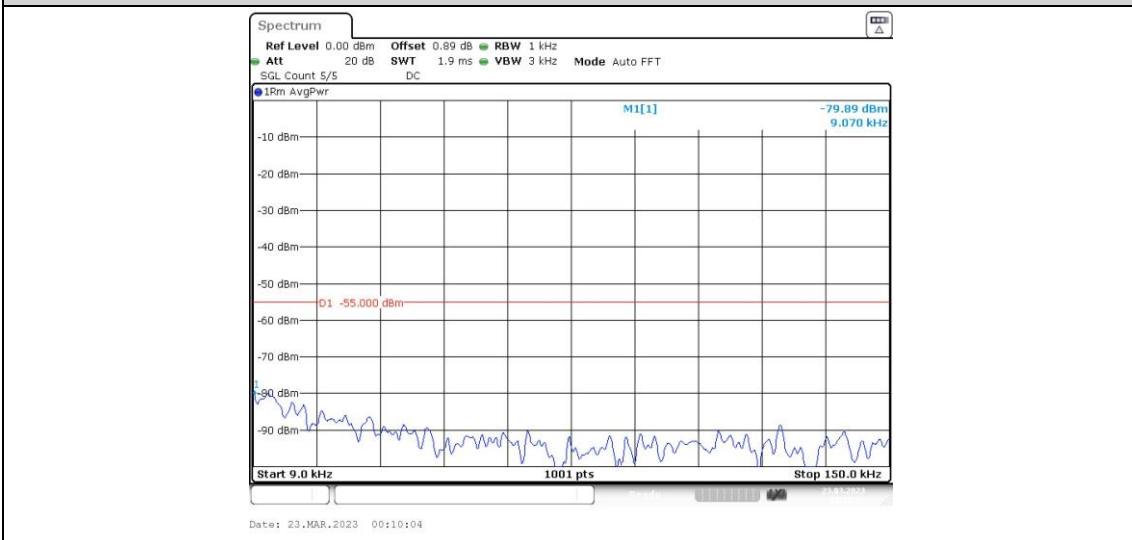

41-41-15MHz-15MHz-QPSK-QPSK-39725-39875-75RB#0-75RB#0-0.15~30MHz