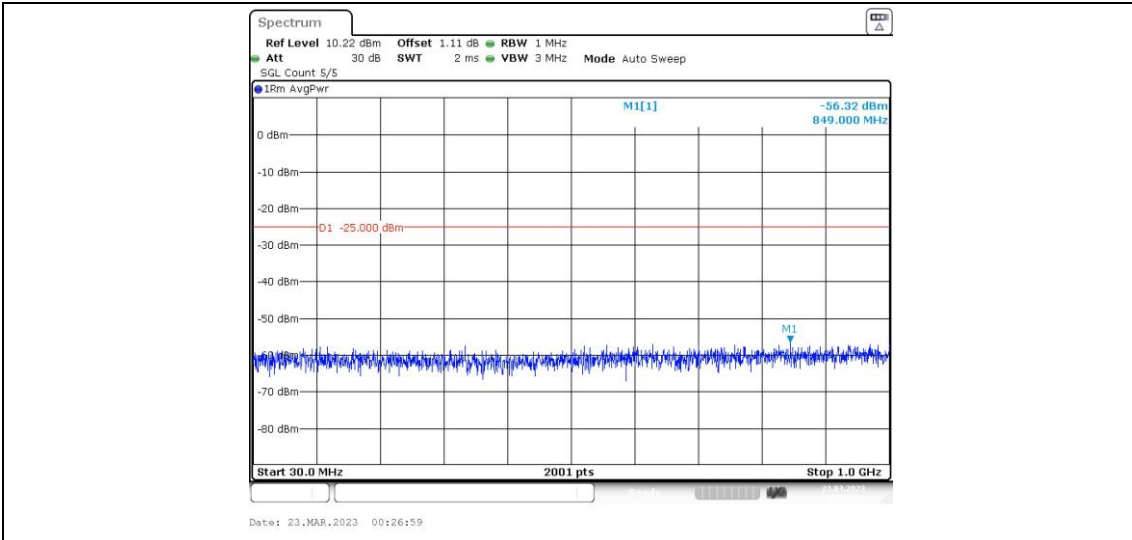

41-41-15MHz-15MHz-QPSK-QPSK-40545-40695-75RB#0-75RB#0-1000~20000MHz