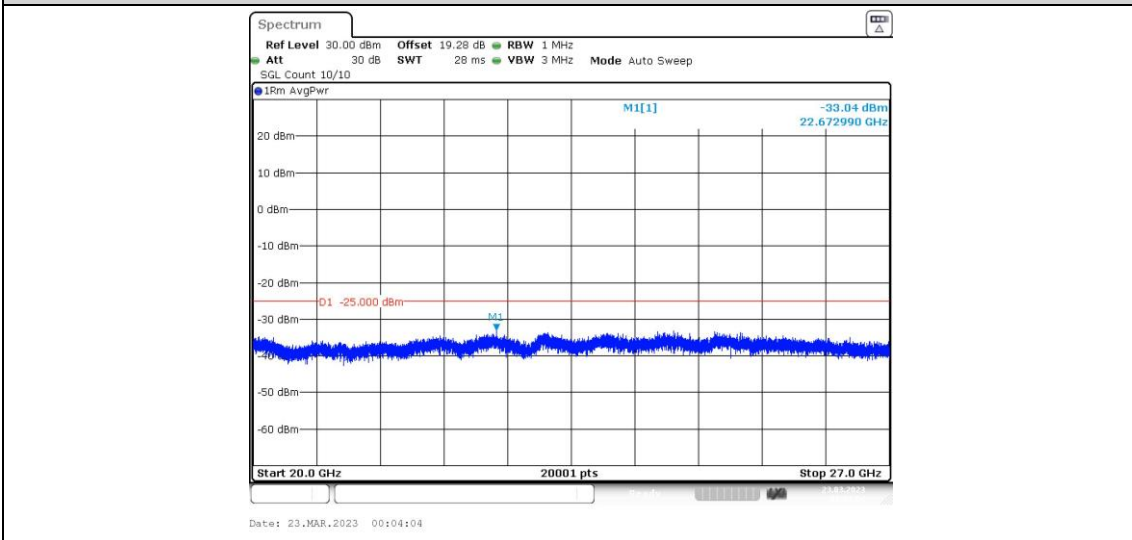

41-41-15MHz-15MHz-16QAM-16QAM-39725-39875-75RB#0-75RB#0-0.009~0.15MHz