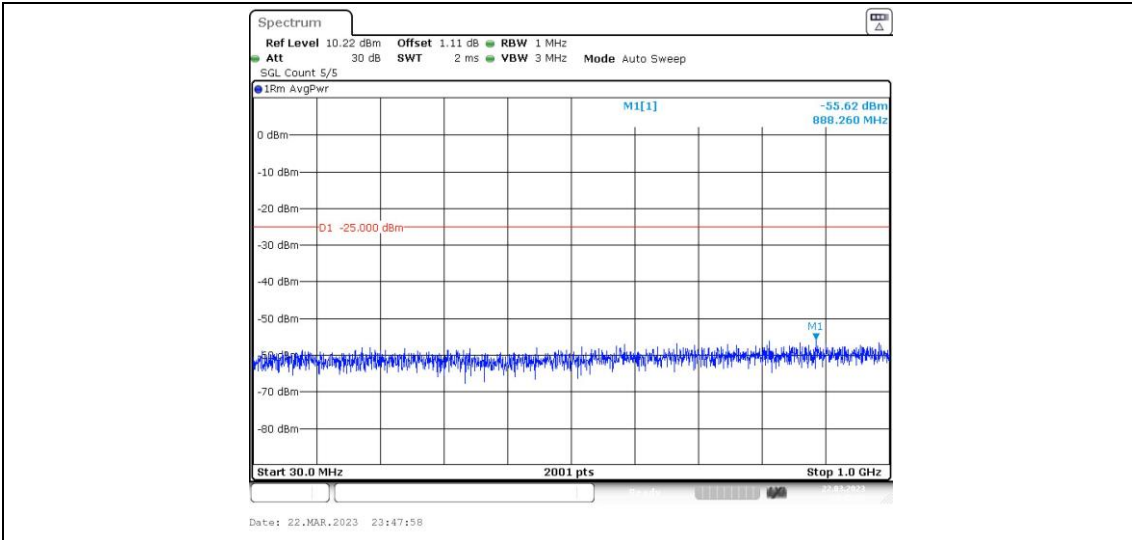

41-41-15MHz-10MHz-64QAM-64QAM-41417-41537-1RB#74-0RB#0-1000~20000MHz