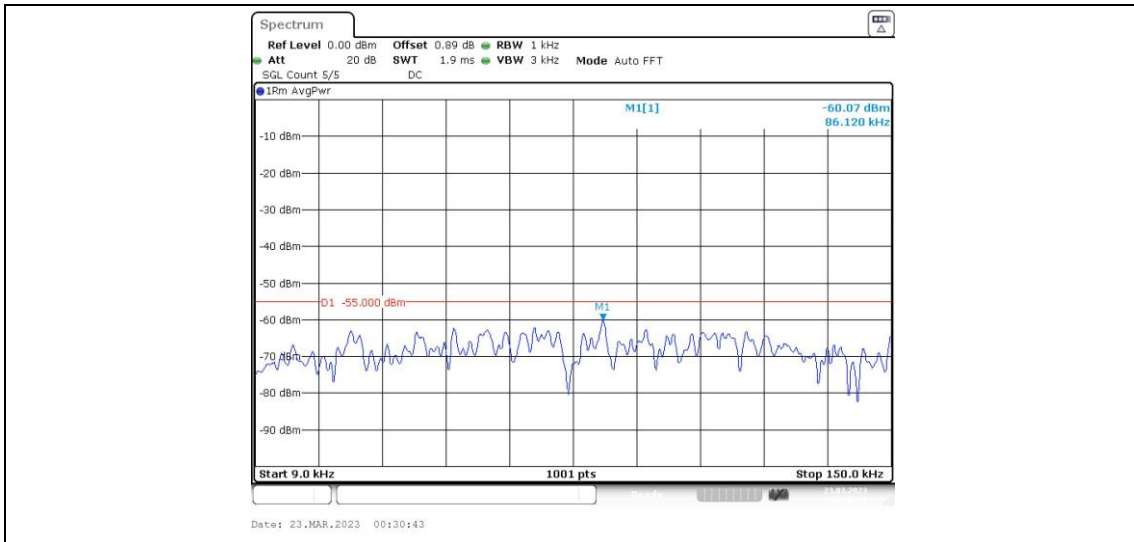

41-41-15MHz-15MHz-QPSK-QPSK-41365-41515-1RB#0-0RB#0-0.15~30MHz

41-41-15MHz-15MHz-QPSK-QPSK-41365-41515-1RB#0-0RB#0-30~1000MHz

41-41-15MHz-15MHz-QPSK-QPSK-41365-41515-1RB#0-0RB#0-1000~20000MHz