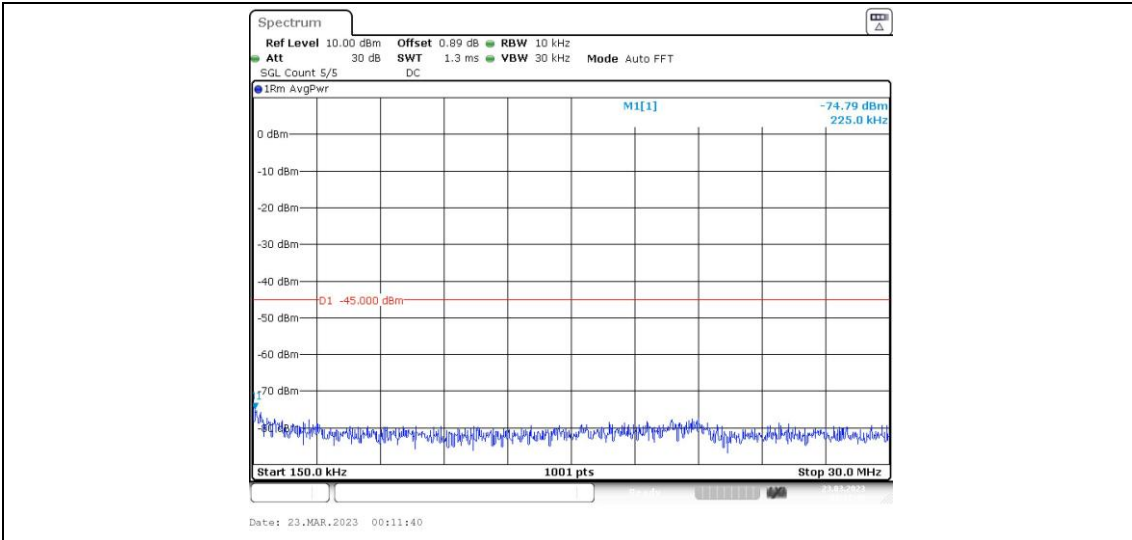

41-41-15MHz-15MHz-16QAM-16QAM-39725-39875-75RB#0-75RB#0-30~1000MHz