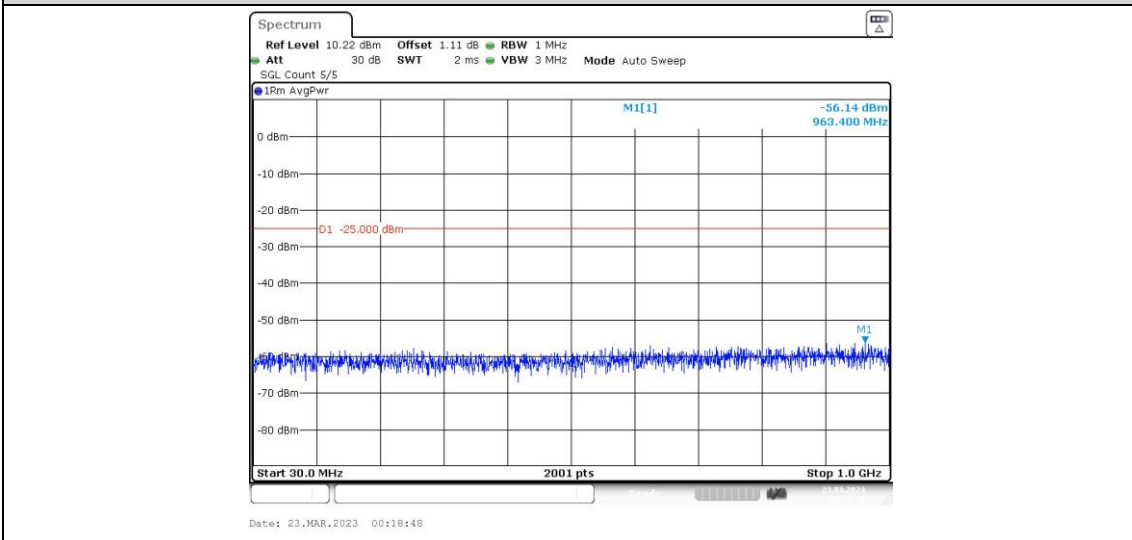

41-41-15MHz-15MHz-QPSK-QPSK-40545-40695-1RB#74-0RB#0-1000~20000MHz