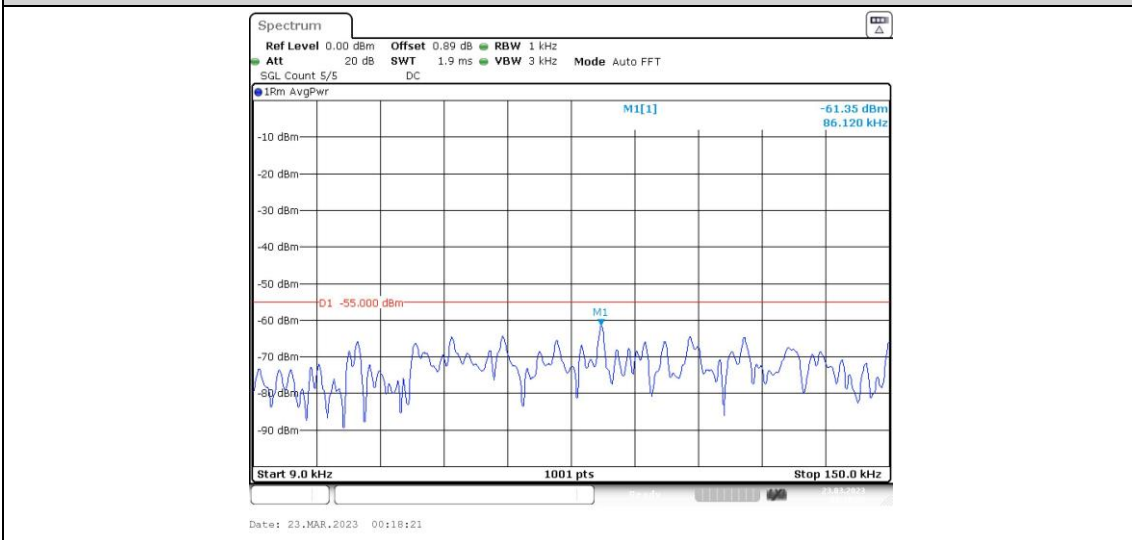

41-41-15MHz-15MHz-QPSK-QPSK-40545-40695-1RB#74-0RB#0-0.15~30MHz