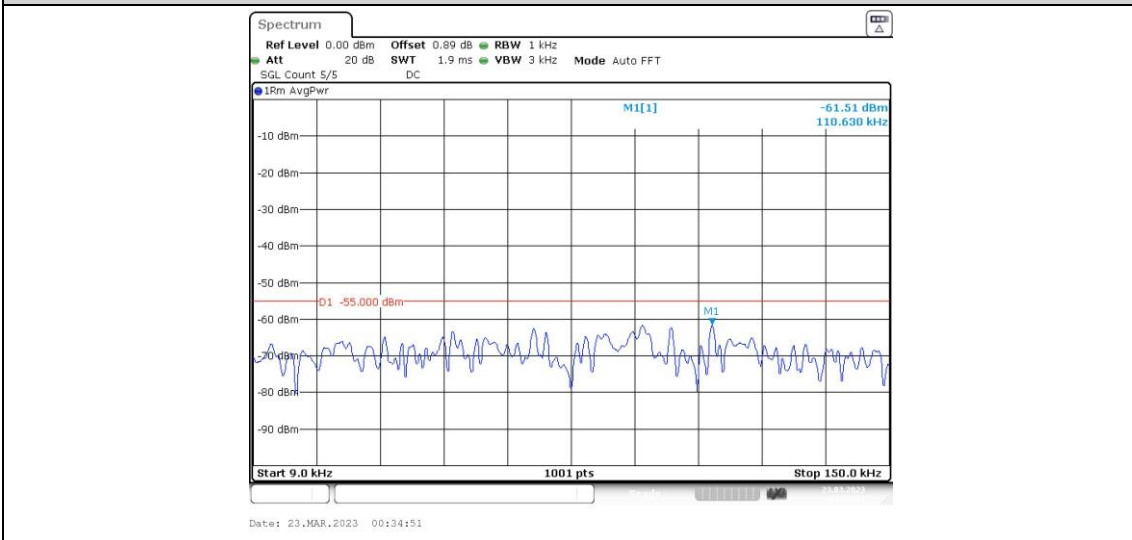

41-41-15MHz-15MHz-QPSK-QPSK-41365-41515-1RB#74-0RB#0-0.15~30MHz