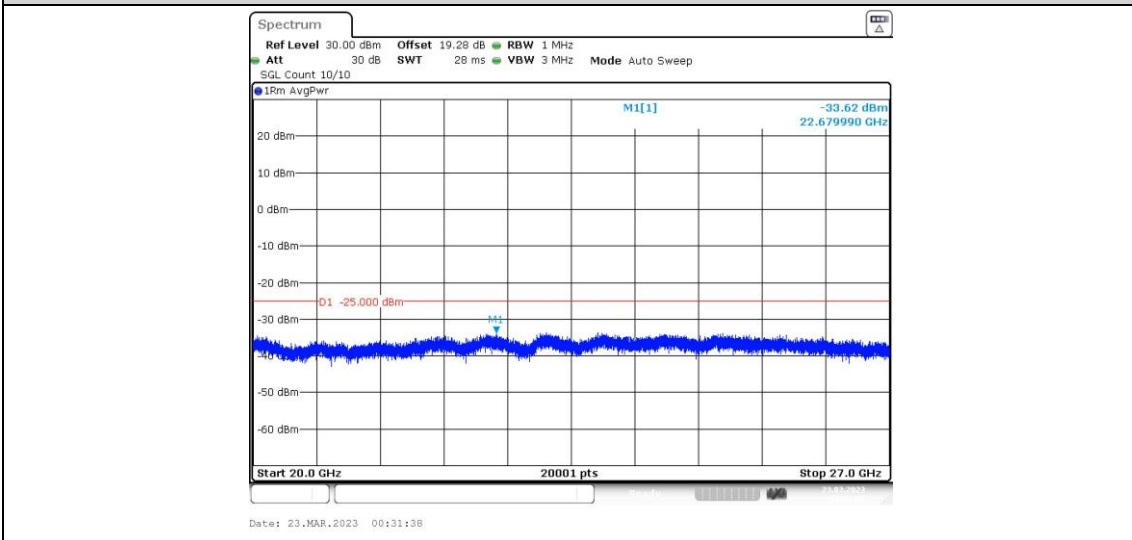

41-41-15MHz-15MHz-QPSK-QPSK-41365-41515-1RB#0-1RB#74-0.009~0.15MHz