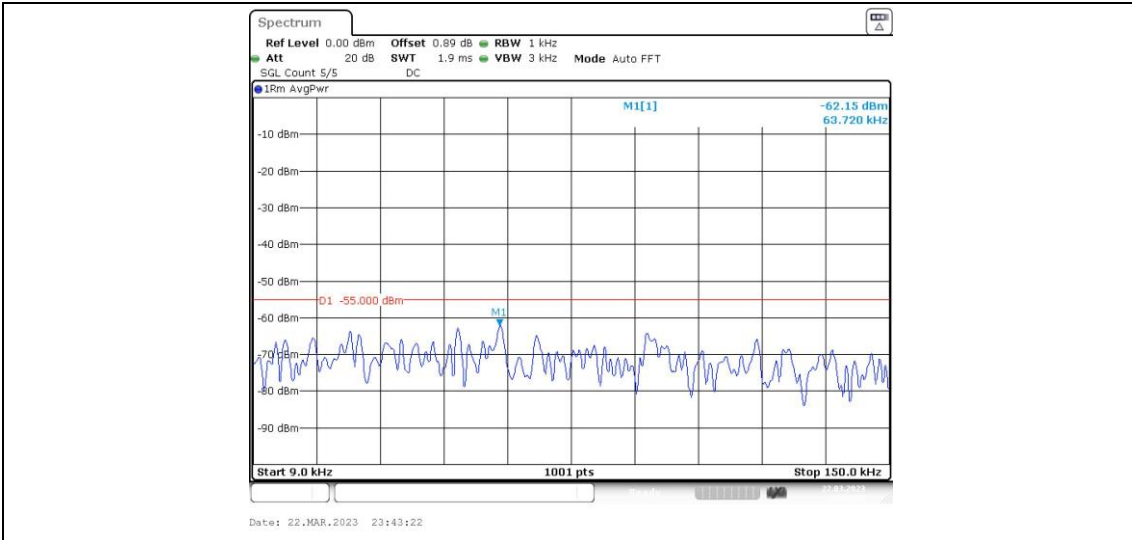

41-41-15MHz-10MHz-64QAM-64QAM-41417-41537-1RB#0-0RB#0-0.009~0.15MHz

41-41-15MHz-10MHz-64QAM-64QAM-41417-41537-1RB#0-0RB#0-0.15~30MHz