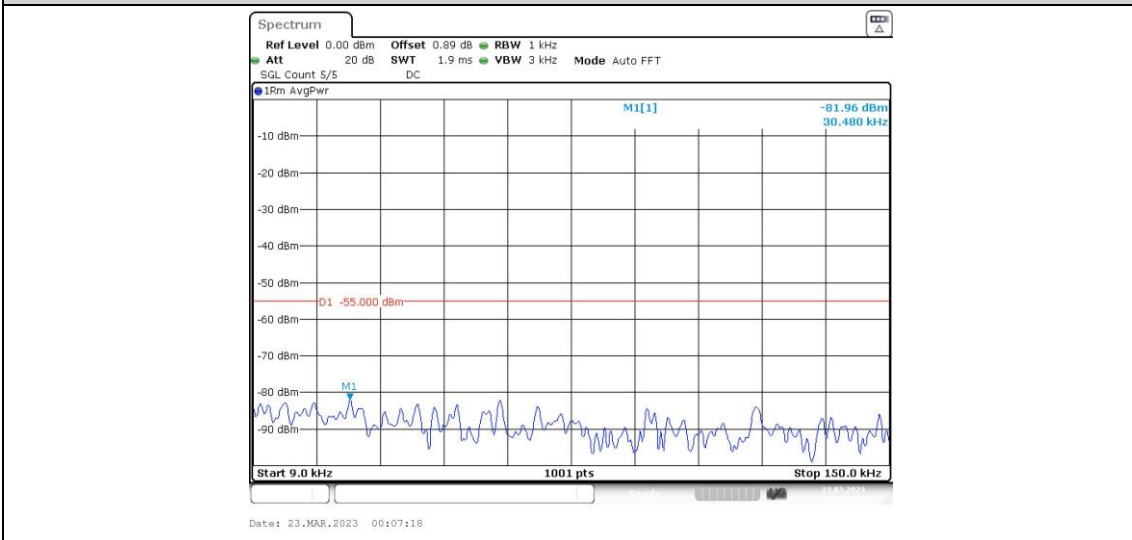

41-41-15MHz-15MHz-16QAM-16QAM-39725-39875-1RB#0-1RB#74-0.15~30MHz