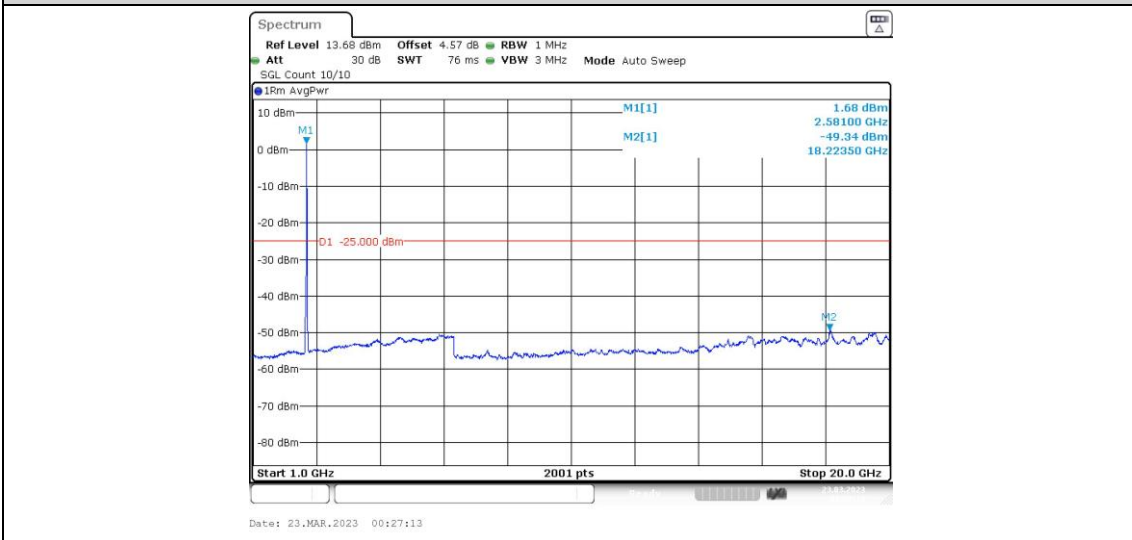

41-41-15MHz-15MHz-QPSK-QPSK-40545-40695-75RB#0-75RB#0-20000~27000MHz