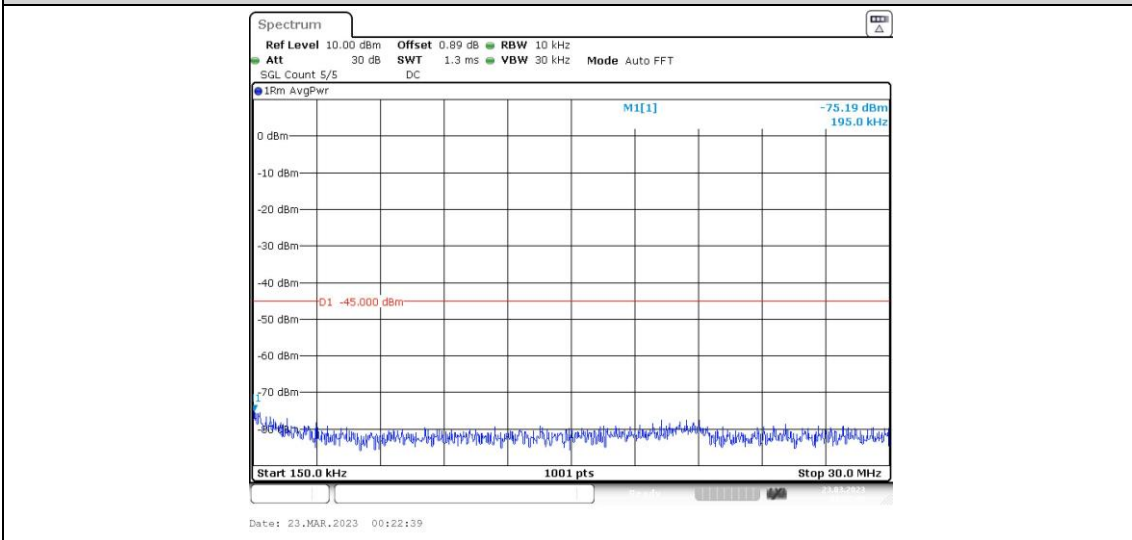

41-41-15MHz-15MHz-QPSK-QPSK-40545-40695-1RB#0-1RB#74-30~1000MHz