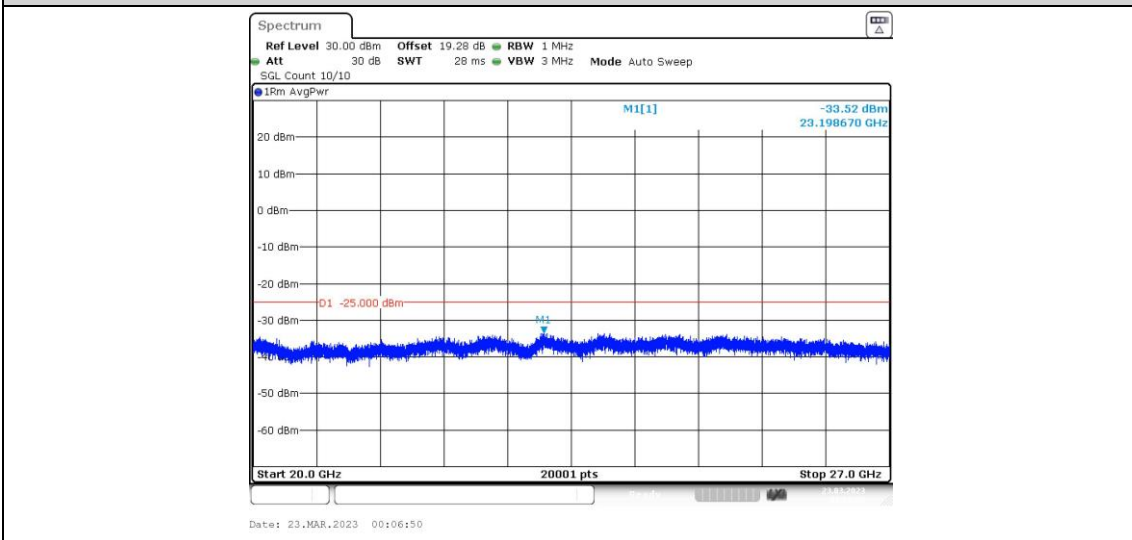

41-41-15MHz-15MHz-QPSK-QPSK-39725-39875-1RB#74-0RB#0-0.009~0.15MHz